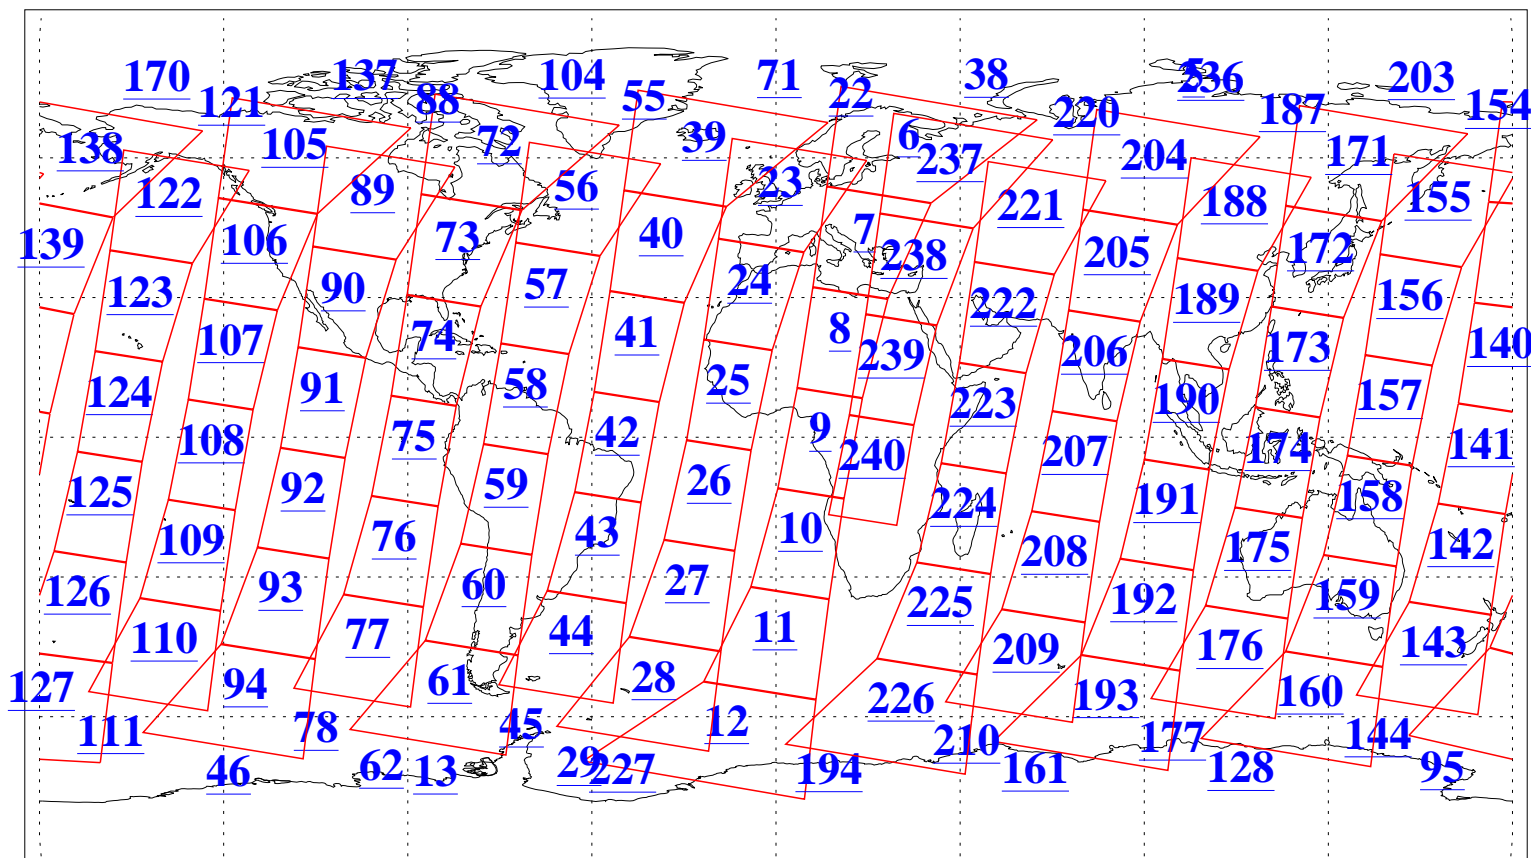

L1B Availability
AMSU Granules: 240
HSB Granules: 0
AIRS Granules: 240

27 Mar 2009
DoY 86
Aqua Day 2519
Granules: 1 to 120

Granules: 121 to 240

Legend: AMSU Available, HSB Available, AIRS Available

L1B Availability
AMSU Granules: 240
HSB Granules: 0
AIRS Granules: 240

27 Mar 2009
DoY 86
Aqua Day 2519

Ascending Granules

Descending Granules

Legend: AMSU Available, HSB Available, AIRS Available

L1B Availability
 AMSU Granules: 240
 HSB Granules: 0
 AIRS Granules: 240

27 Mar 2009
 DoY 86
 Aqua Day 2519

Northern Hemisphere Granules

Southern Hemisphere Granules

Legend: AMSU Available, HSB Available, AIRS Available