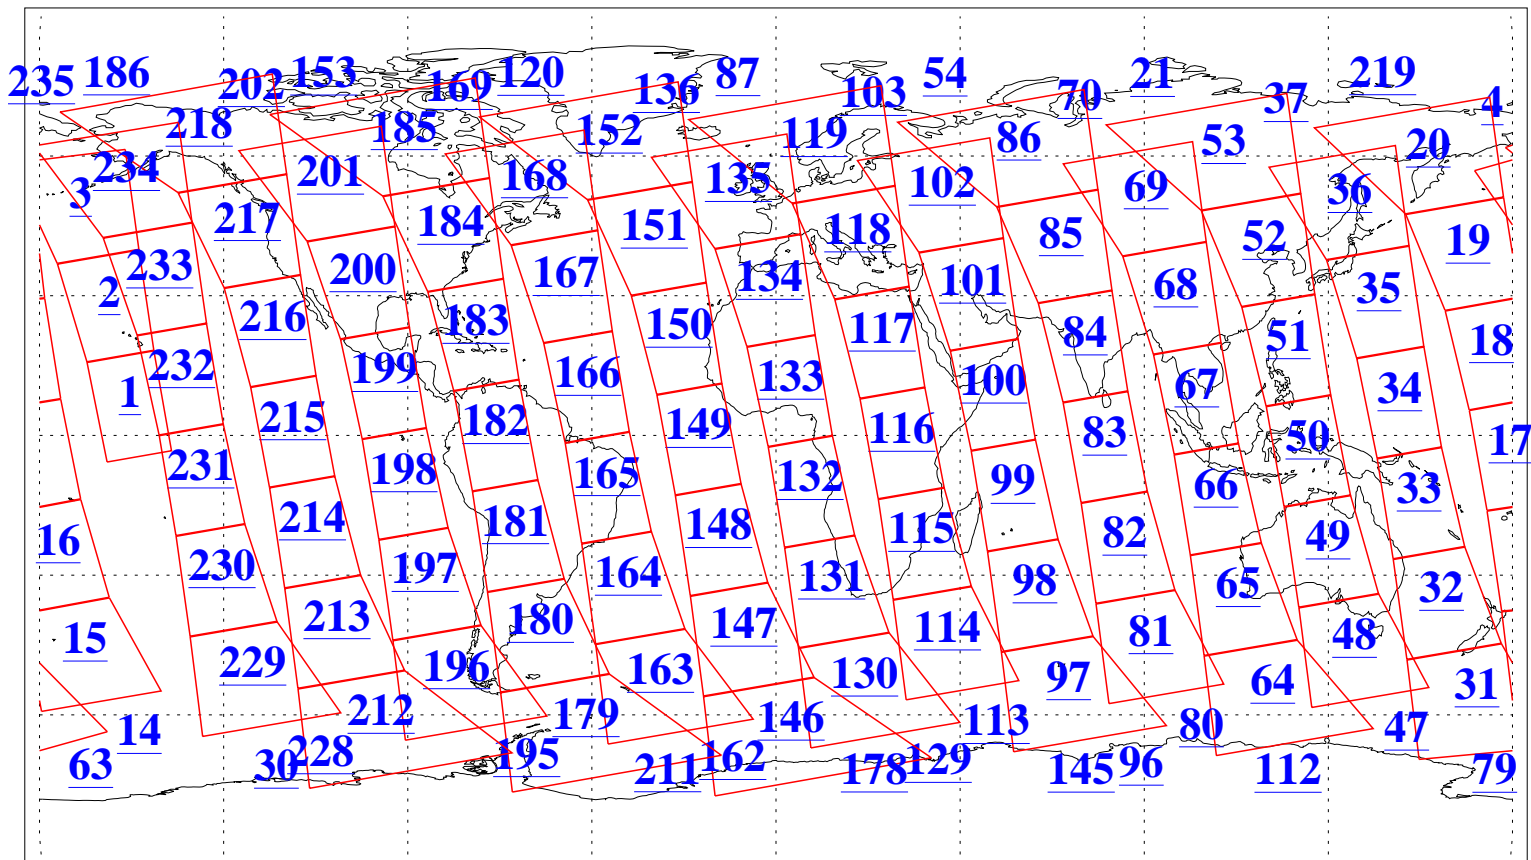

L1B Availability
AMSU Granules: 240
HSB Granules: 0
AIRS Granules: 240

27 Mar 2009
DoY 86
Aqua Day 2519
Granules: 1 to 120

Granules: 121 to 240

Legend: AMSU Available, HSB Available, AIRS Available

L1B Availability
AMSU Granules: 240
HSB Granules: 0
AIRS Granules: 240

27 Mar 2009
DoY 86
Aqua Day 2519

Ascending Granules

Descending Granules

Legend: AMSU Available, HSB Available, AIRS Available

L1B Availability
 AMSU Granules: 240
 HSB Granules: 0
 AIRS Granules: 240

27 Mar 2009
 DoY 86
 Aqua Day 2519

Northern Hemisphere Granules

Southern Hemisphere Granules

Legend: AMSU Available, HSB Available, AIRS Available