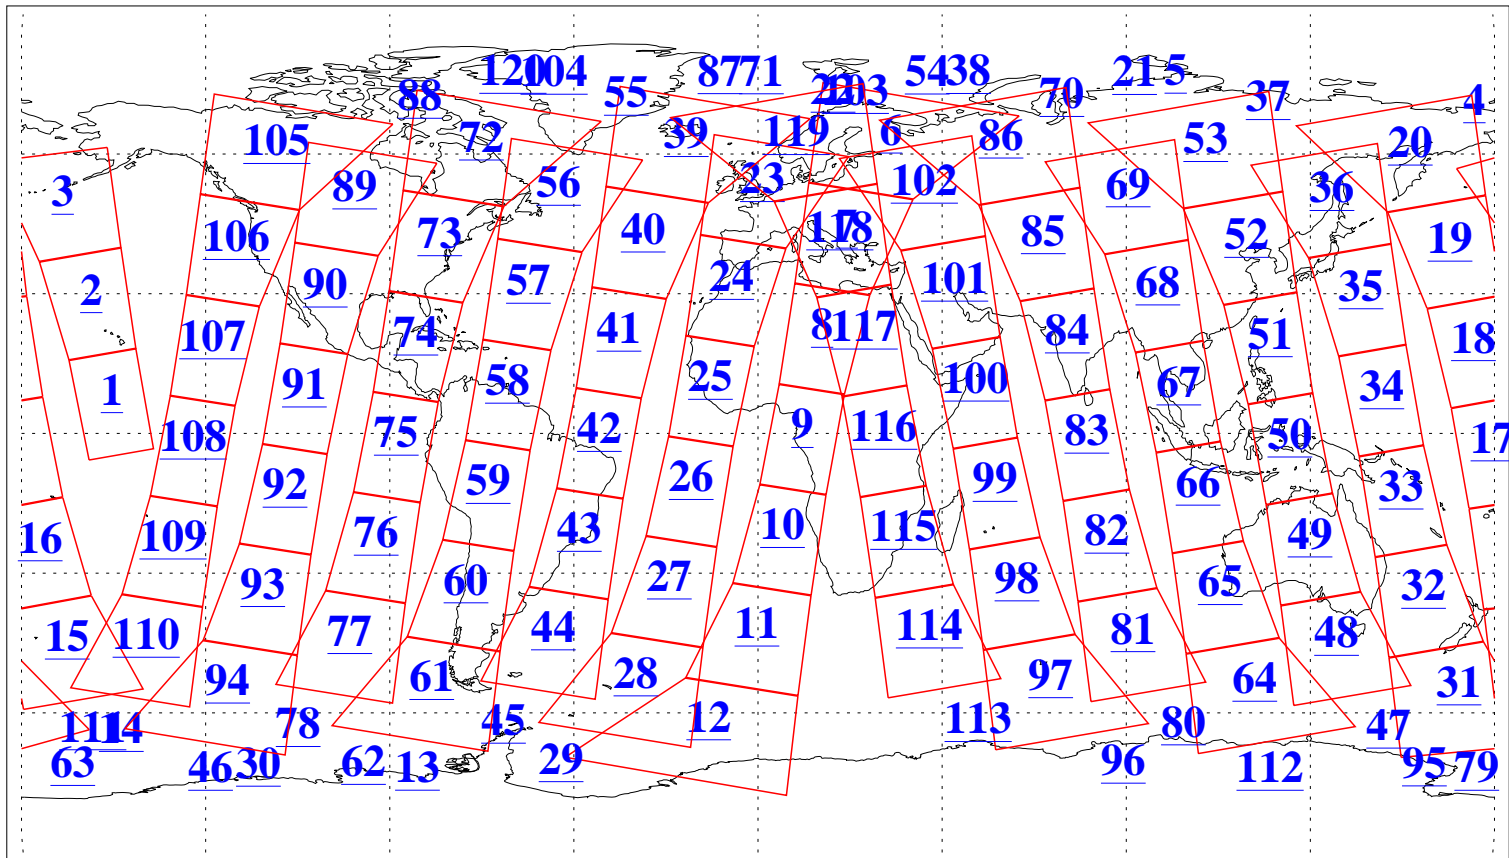

L1B Availability
AMSU Granules: 240
HSB Granules: 0
AIRS Granules: 240

27 Mar 2009
DoY 86
Aqua Day 2519
Granules: 1 to 120

Granules: 121 to 240

Legend: AMSU Available, HSB Available, AIRS Available

L1B Availability
AMSU Granules: 240
HSB Granules: 0
AIRS Granules: 240

27 Mar 2009
DoY 86
Aqua Day 2519

Ascending Granules

Descending Granules

Legend: AMSU Available, HSB Available, AIRS Available

L1B Availability
 AMSU Granules: 240
 HSB Granules: 0
 AIRS Granules: 240

27 Mar 2009
 DoY 86
 Aqua Day 2519

Northern Hemisphere Granules

Southern Hemisphere Granules

Legend: AMSU Available, HSB Available, AIRS Available