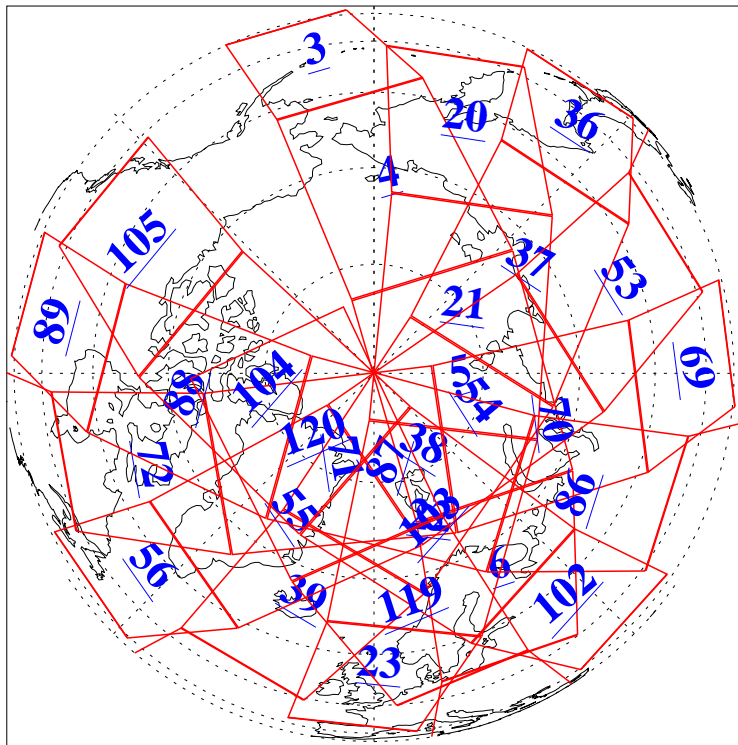

L1B Availability
AMSU Granules: 240
HSB Granules: 0
AIRS Granules: 240

27 Mar 2009
DoY 86
Aqua Day 2519
Granules: 1 to 120

Granules: 121 to 240

Legend: AMSU Available, HSB Available, AIRS Available

L1B Availability
AMSU Granules: 240
HSB Granules: 0
AIRS Granules: 240

27 Mar 2009
DoY 86
Aqua Day 2519

Ascending Granules

Descending Granules

Legend: AMSU Available, HSB Available, AIRS Available

L1B Availability
 AMSU Granules: 240
 HSB Granules: 0
 AIRS Granules: 240

27 Mar 2009
 DoY 86
 Aqua Day 2519

Northern Hemisphere Granules

Southern Hemisphere Granules

Legend: AMSU Available, HSB Available, AIRS Available