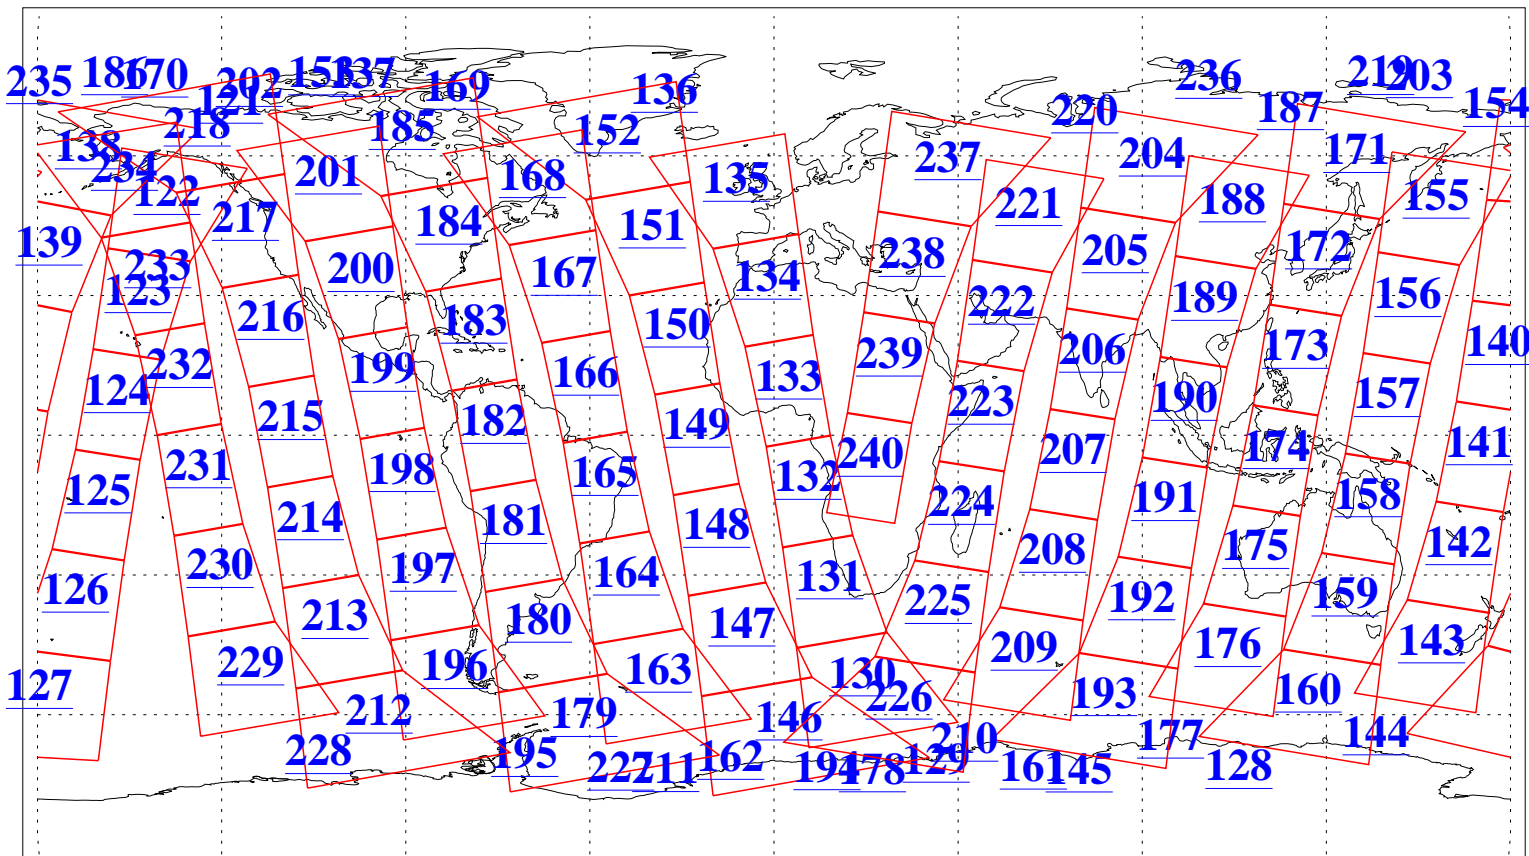

L1B Availability
AMSU Granules: 240
HSB Granules: 0
AIRS Granules: 240

27 Mar 2009
DoY 86
Aqua Day 2519
Granules: 1 to 120

Granules: 121 to 240

Legend: AMSU Available, HSB Available, AIRS Available

L1B Availability
AMSU Granules: 240
HSB Granules: 0
AIRS Granules: 240

27 Mar 2009
DoY 86
Aqua Day 2519

Ascending Granules

Descending Granules

Legend: AMSU Available, HSB Available, AIRS Available

L1B Availability
 AMSU Granules: 240
 HSB Granules: 0
 AIRS Granules: 240

27 Mar 2009
 DoY 86
 Aqua Day 2519