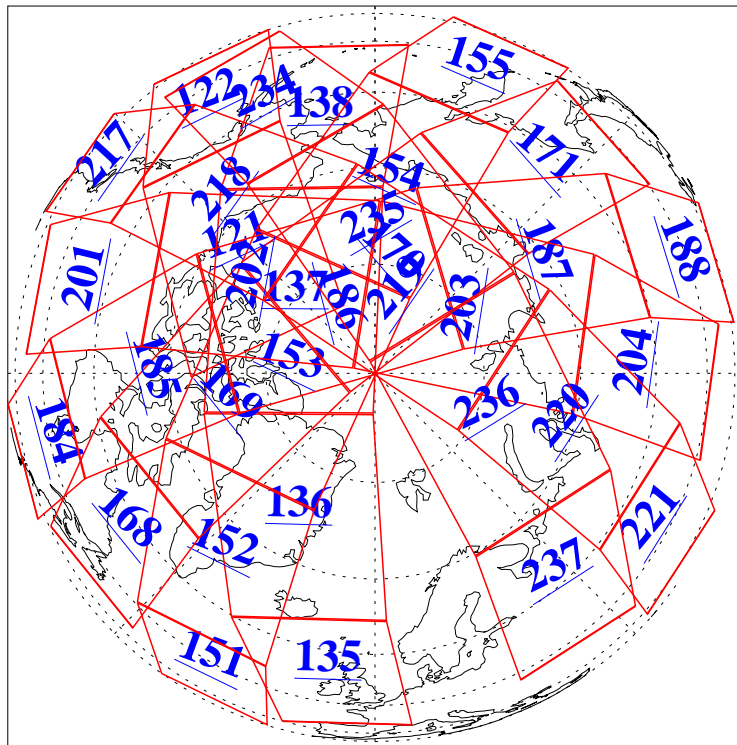

L1B Availability
AMSU Granules: 240
HSB Granules: 0
AIRS Granules: 240

27 Mar 2009
DoY 86
Aqua Day 2519
Granules: 1 to 120

Granules: 121 to 240

Legend: AMSU Available, HSB Available, AIRS Available

L1B Availability
AMSU Granules: 240
HSB Granules: 0
AIRS Granules: 240

27 Mar 2009
DoY 86
Aqua Day 2519

Ascending Granules

Descending Granules

Legend: AMSU Available, HSB Available, AIRS Available

L1B Availability
 AMSU Granules: 240
 HSB Granules: 0
 AIRS Granules: 240

27 Mar 2009
 DoY 86
 Aqua Day 2519

Northern Hemisphere Granules

Southern Hemisphere Granules

Legend: AMSU Available, HSB Available, AIRS Available