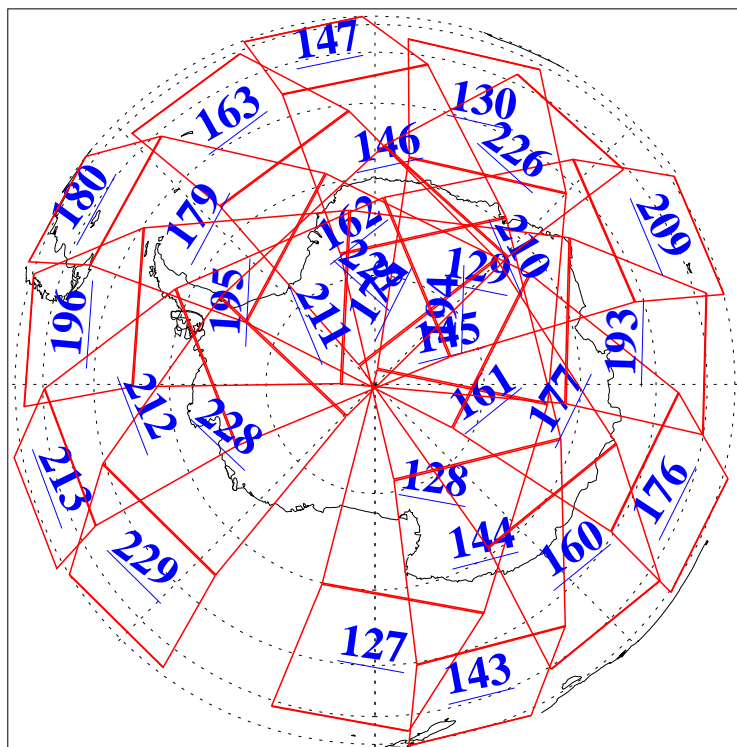

L1B Availability
AMSU Granules: 240
HSB Granules: 0
AIRS Granules: 240

27 Mar 2009
DoY 86
Aqua Day 2519
Granules: 1 to 120

Granules: 121 to 240

Legend: AMSU Available, HSB Available, AIRS Available

L1B Availability
AMSU Granules: 240
HSB Granules: 0
AIRS Granules: 240

27 Mar 2009
DoY 86
Aqua Day 2519

Ascending Granules

Descending Granules

Legend: AMSU Available, HSB Available, AIRS Available

L1B Availability
 AMSU Granules: 240
 HSB Granules: 0
 AIRS Granules: 240

27 Mar 2009
 DoY 86
 Aqua Day 2519

Northern Hemisphere Granules

Southern Hemisphere Granules

Legend: AMSU Available, HSB Available, AIRS Available