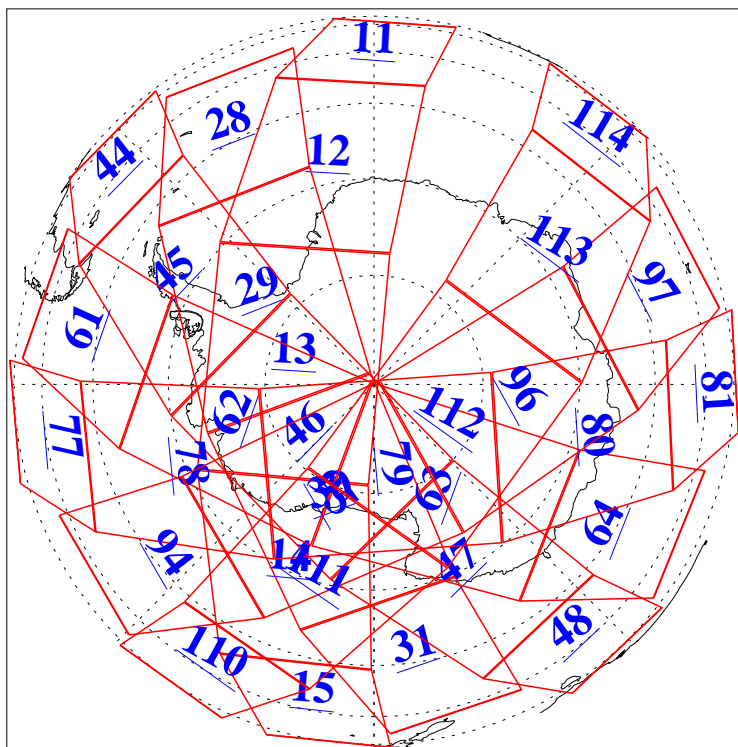

L1B Availability
AMSU Granules: 240
HSB Granules: 0
AIRS Granules: 240

27 Mar 2009
DoY 86
Aqua Day 2519
Granules: 1 to 120

Granules: 121 to 240

Legend: AMSU Available, HSB Available, AIRS Available

L1B Availability
AMSU Granules: 240
HSB Granules: 0
AIRS Granules: 240

27 Mar 2009
DoY 86
Aqua Day 2519

Ascending Granules

Descending Granules

Legend: AMSU Available, HSB Available, AIRS Available

L1B Availability
 AMSU Granules: 240
 HSB Granules: 0
 AIRS Granules: 240

27 Mar 2009
 DoY 86
 Aqua Day 2519

Northern Hemisphere Granules

Southern Hemisphere Granules

Legend: AMSU Available, HSB Available, AIRS Available