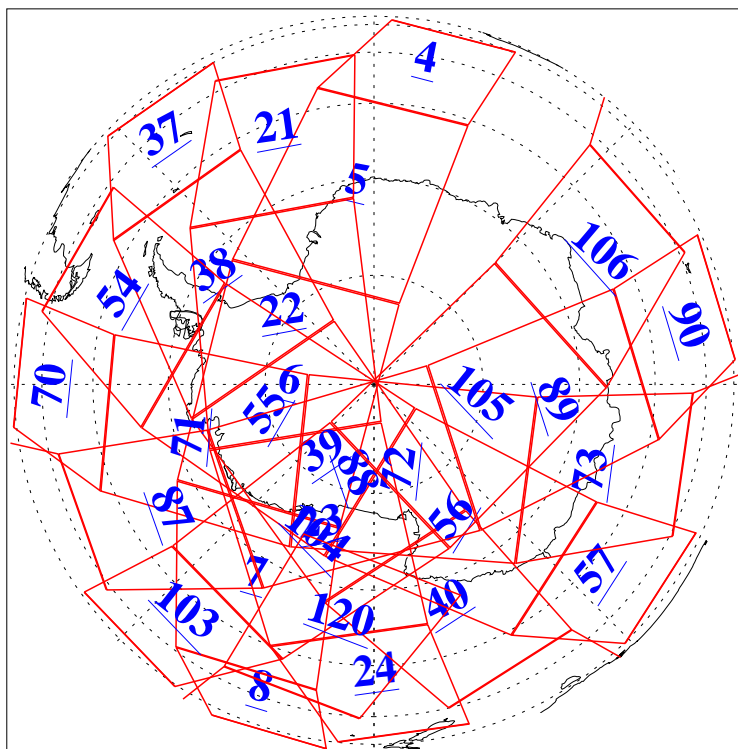

L1B Availability
AMSU Granules: 240
HSB Granules: 0
AIRS Granules: 240

26 Mar 2009
DoY 85
Aqua Day 2518
Granules: 1 to 120

Granules: 121 to 240

Legend: AMSU Available, HSB Available, AIRS Available

L1B Availability
AMSU Granules: 240
HSB Granules: 0
AIRS Granules: 240

26 Mar 2009
DoY 85
Aqua Day 2518
Ascending Granules

Descending Granules

Legend: AMSU Available, HSB Available, AIRS Available

L1B Availability
 AMSU Granules: 240
 HSB Granules: 0
 AIRS Granules: 240

26 Mar 2009
 DoY 85
 Aqua Day 2518

Northern Hemisphere Granules

Southern Hemisphere Granules

Legend: AMSU Available, HSB Available, AIRS Available