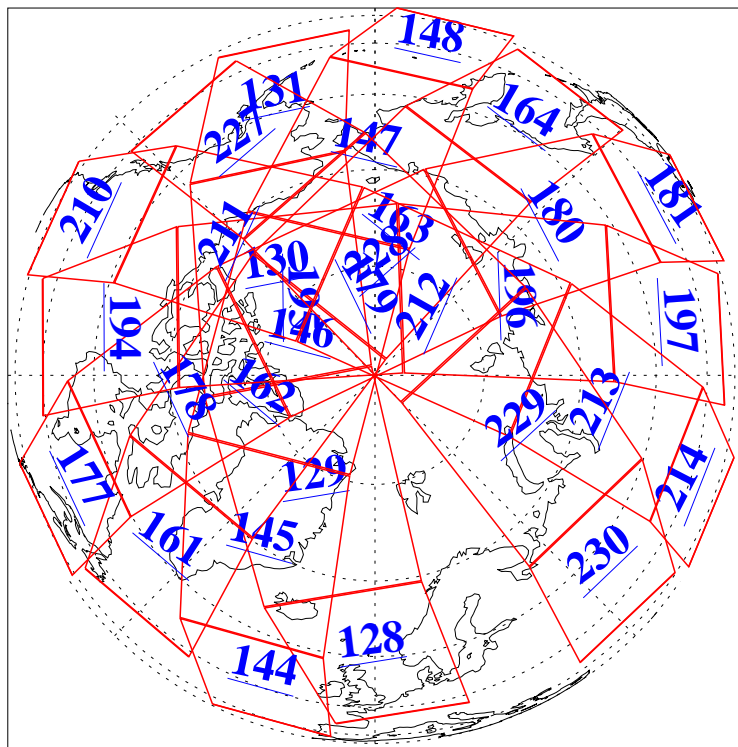

L1B Availability
AMSU Granules: 240
HSB Granules: 0
AIRS Granules: 240

26 Mar 2009
DoY 85
Aqua Day 2518
Granules: 1 to 120

Granules: 121 to 240

Legend: AMSU Available, HSB Available, AIRS Available

L1B Availability
AMSU Granules: 240
HSB Granules: 0
AIRS Granules: 240

26 Mar 2009
DoY 85
Aqua Day 2518
Ascending Granules

Descending Granules

Legend: AMSU Available, HSB Available, AIRS Available

L1B Availability
 AMSU Granules: 240
 HSB Granules: 0
 AIRS Granules: 240

26 Mar 2009
 DoY 85
 Aqua Day 2518

Northern Hemisphere Granules

Southern Hemisphere Granules

Legend: AMSU Available, HSB Available, AIRS Available