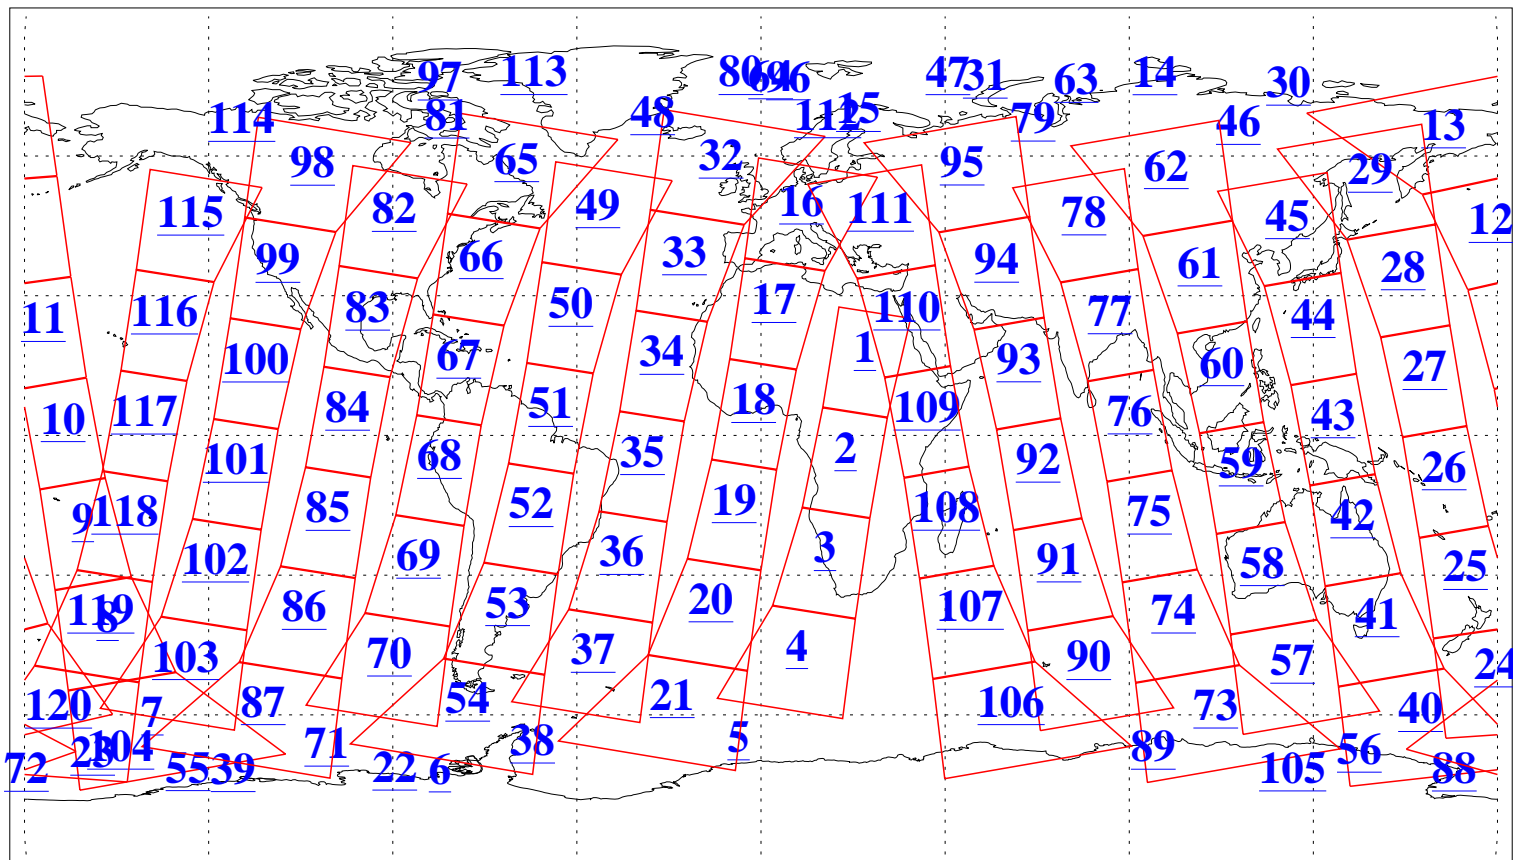

L1B Availability
AMSU Granules: 240
HSB Granules: 0
AIRS Granules: 240

26 Mar 2009
DoY 85
Aqua Day 2518
Granules: 1 to 120

Granules: 121 to 240

Legend: AMSU Available, HSB Available, AIRS Available

L1B Availability
AMSU Granules: 240
HSB Granules: 0
AIRS Granules: 240

26 Mar 2009
DoY 85
Aqua Day 2518
Ascending Granules

Descending Granules

Legend: AMSU Available, HSB Available, AIRS Available

L1B Availability
 AMSU Granules: 240
 HSB Granules: 0
 AIRS Granules: 240

26 Mar 2009
 DoY 85
 Aqua Day 2518

Northern Hemisphere Granules

Southern Hemisphere Granules

Legend: AMSU Available, HSB Available, AIRS Available