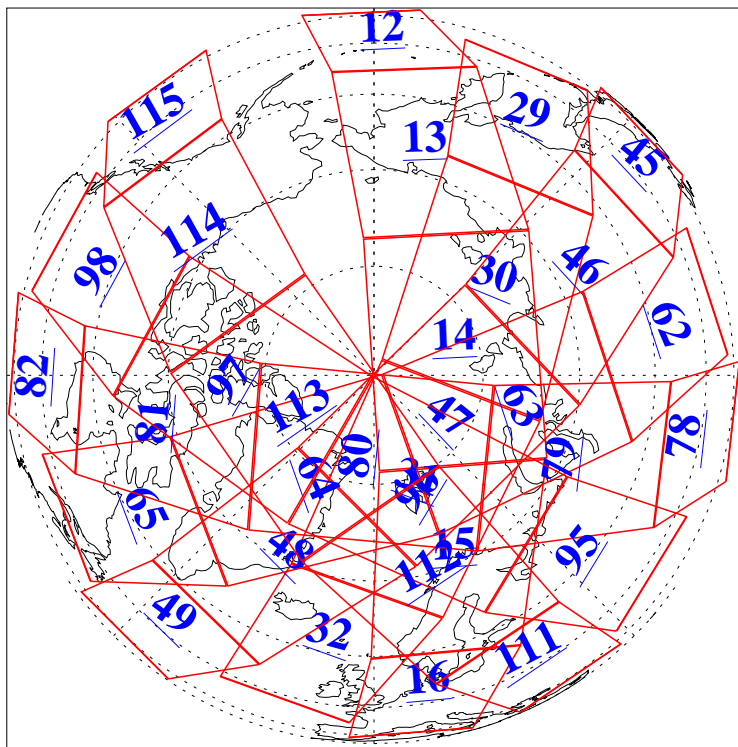

L1B Availability
AMSU Granules: 240
HSB Granules: 0
AIRS Granules: 240

26 Mar 2009
DoY 85
Aqua Day 2518
Granules: 1 to 120

Granules: 121 to 240

Legend: AMSU Available, HSB Available, AIRS Available

L1B Availability
AMSU Granules: 240
HSB Granules: 0
AIRS Granules: 240

26 Mar 2009
DoY 85
Aqua Day 2518
Ascending Granules

Descending Granules

Legend: AMSU Available, HSB Available, AIRS Available

L1B Availability
 AMSU Granules: 240
 HSB Granules: 0
 AIRS Granules: 240

26 Mar 2009
 DoY 85
 Aqua Day 2518

Northern Hemisphere Granules

Southern Hemisphere Granules

Legend: AMSU Available, HSB Available, AIRS Available