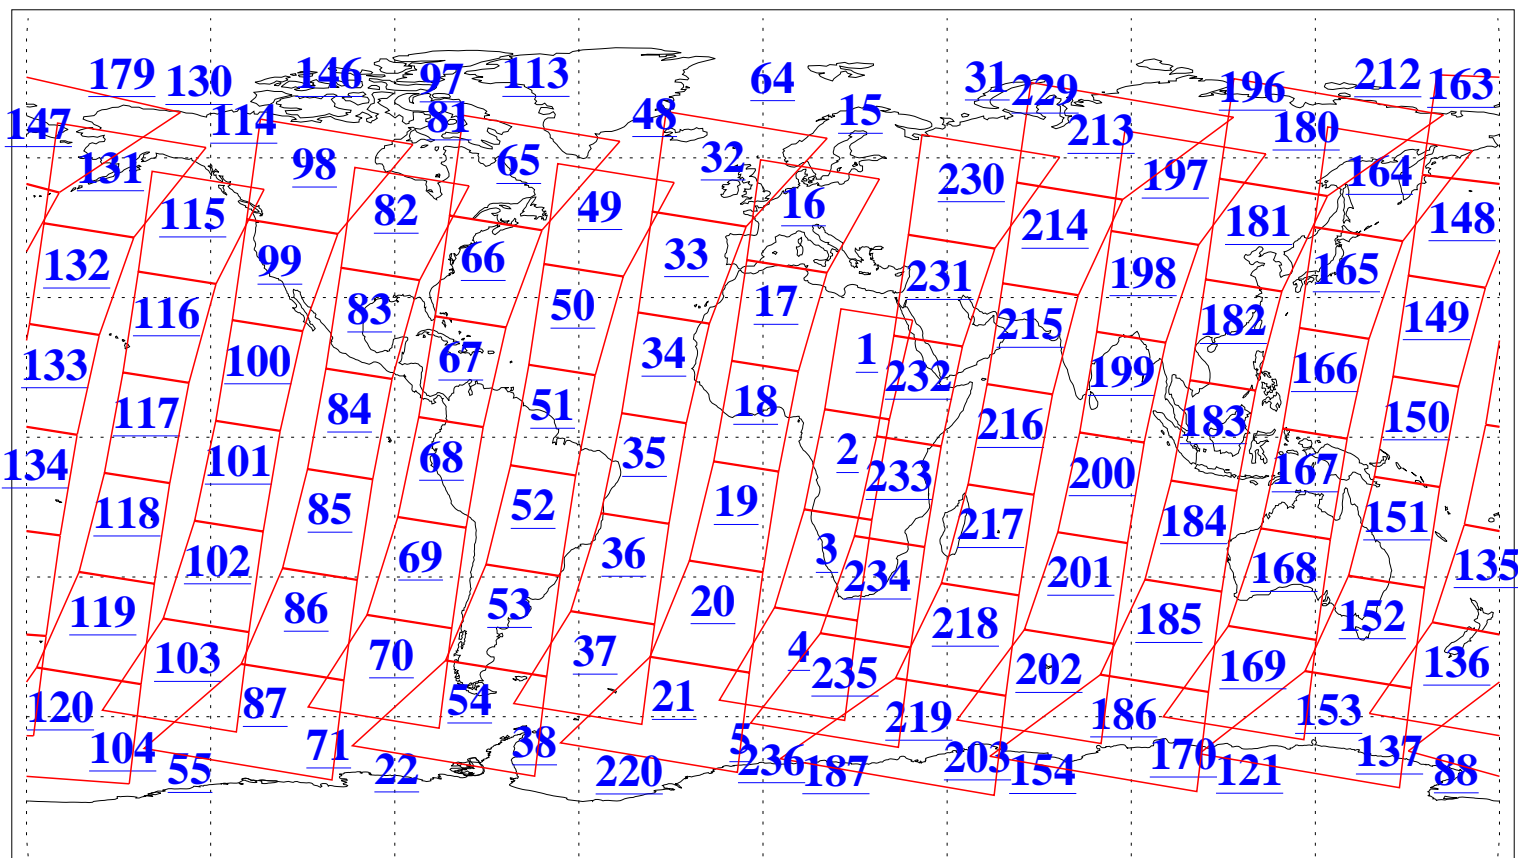

L1B Availability
AMSU Granules: 240
HSB Granules: 0
AIRS Granules: 240

26 Mar 2009
DoY 85
Aqua Day 2518
Granules: 1 to 120

Granules: 121 to 240

Legend: AMSU Available, HSB Available, AIRS Available

L1B Availability
AMSU Granules: 240
HSB Granules: 0
AIRS Granules: 240

26 Mar 2009
DoY 85
Aqua Day 2518
Ascending Granules

Descending Granules

Legend: AMSU Available, HSB Available, AIRS Available

L1B Availability
 AMSU Granules: 240
 HSB Granules: 0
 AIRS Granules: 240

26 Mar 2009
 DoY 85
 Aqua Day 2518

Northern Hemisphere Granules

Southern Hemisphere Granules

Legend: AMSU Available, HSB Available, AIRS Available