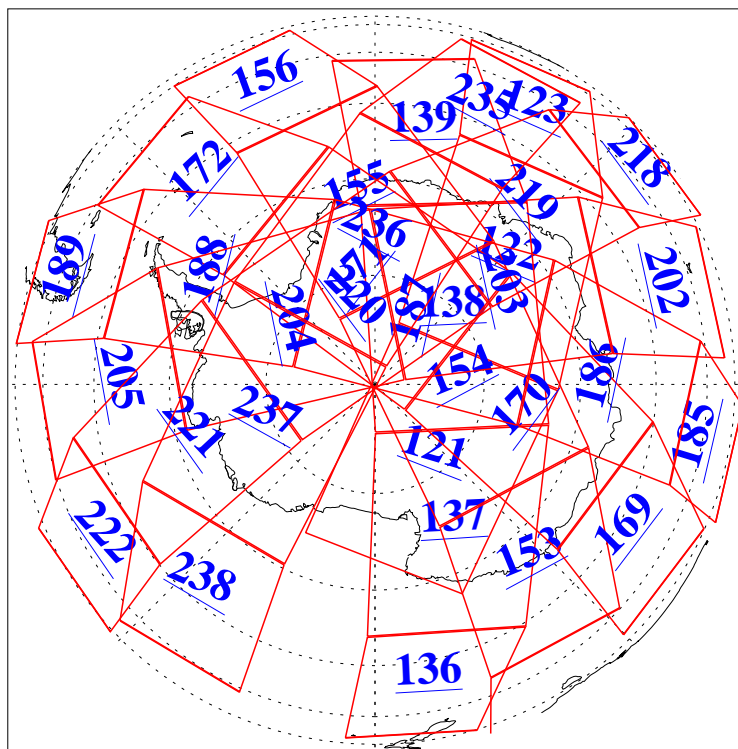

L1B Availability
AMSU Granules: 240
HSB Granules: 0
AIRS Granules: 240

26 Mar 2009
DoY 85
Aqua Day 2518
Granules: 1 to 120

Granules: 121 to 240

Legend: AMSU Available, HSB Available, AIRS Available

L1B Availability
AMSU Granules: 240
HSB Granules: 0
AIRS Granules: 240

26 Mar 2009
DoY 85
Aqua Day 2518
Ascending Granules

Descending Granules

Legend: AMSU Available, HSB Available, AIRS Available

L1B Availability
 AMSU Granules: 240
 HSB Granules: 0
 AIRS Granules: 240

26 Mar 2009
 DoY 85
 Aqua Day 2518

Northern Hemisphere Granules

Southern Hemisphere Granules

Legend: AMSU Available, HSB Available, AIRS Available