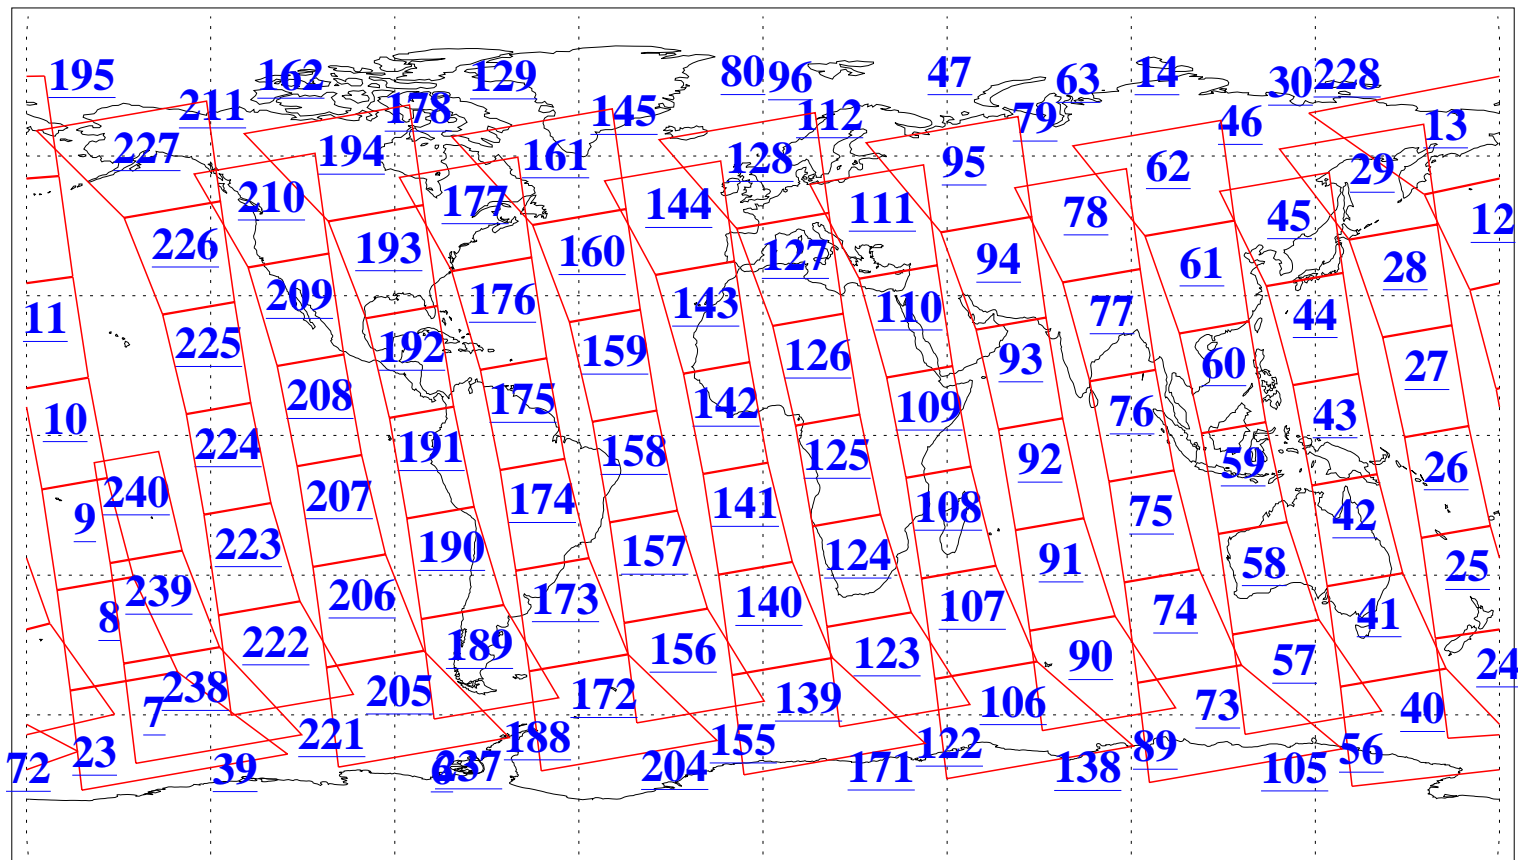

L1B Availability
AMSU Granules: 240
HSB Granules: 0
AIRS Granules: 240

26 Mar 2009
DoY 85
Aqua Day 2518
Granules: 1 to 120

Granules: 121 to 240

Legend: AMSU Available, HSB Available, AIRS Available

L1B Availability
AMSU Granules: 240
HSB Granules: 0
AIRS Granules: 240

26 Mar 2009
DoY 85
Aqua Day 2518
Ascending Granules

Descending Granules

Legend: AMSU Available, HSB Available, AIRS Available

L1B Availability
 AMSU Granules: 240
 HSB Granules: 0
 AIRS Granules: 240

26 Mar 2009
 DoY 85
 Aqua Day 2518

Northern Hemisphere Granules

Southern Hemisphere Granules

Legend: AMSU Available, HSB Available, AIRS Available