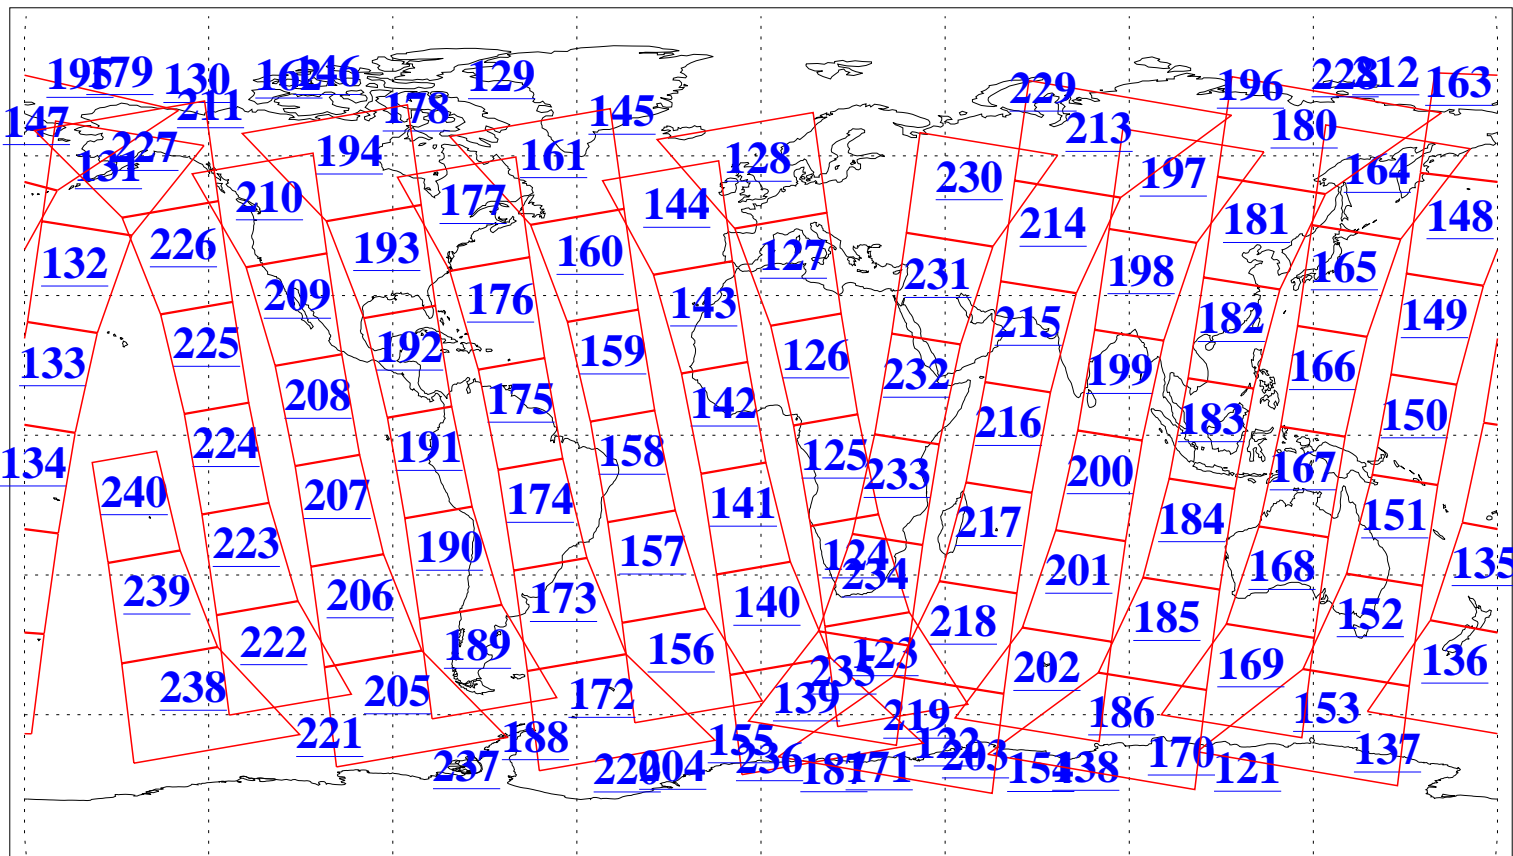

L1B Availability
AMSU Granules: 240
HSB Granules: 0
AIRS Granules: 240

26 Mar 2009
DoY 85
Aqua Day 2518
Granules: 1 to 120

Granules: 121 to 240

Legend: AMSU Available, HSB Available, AIRS Available

L1B Availability
AMSU Granules: 240
HSB Granules: 0
AIRS Granules: 240

26 Mar 2009
DoY 85
Aqua Day 2518
Ascending Granules

Descending Granules

Legend: AMSU Available, HSB Available, AIRS Available

L1B Availability
 AMSU Granules: 240
 HSB Granules: 0
 AIRS Granules: 240

26 Mar 2009
 DoY 85
 Aqua Day 2518