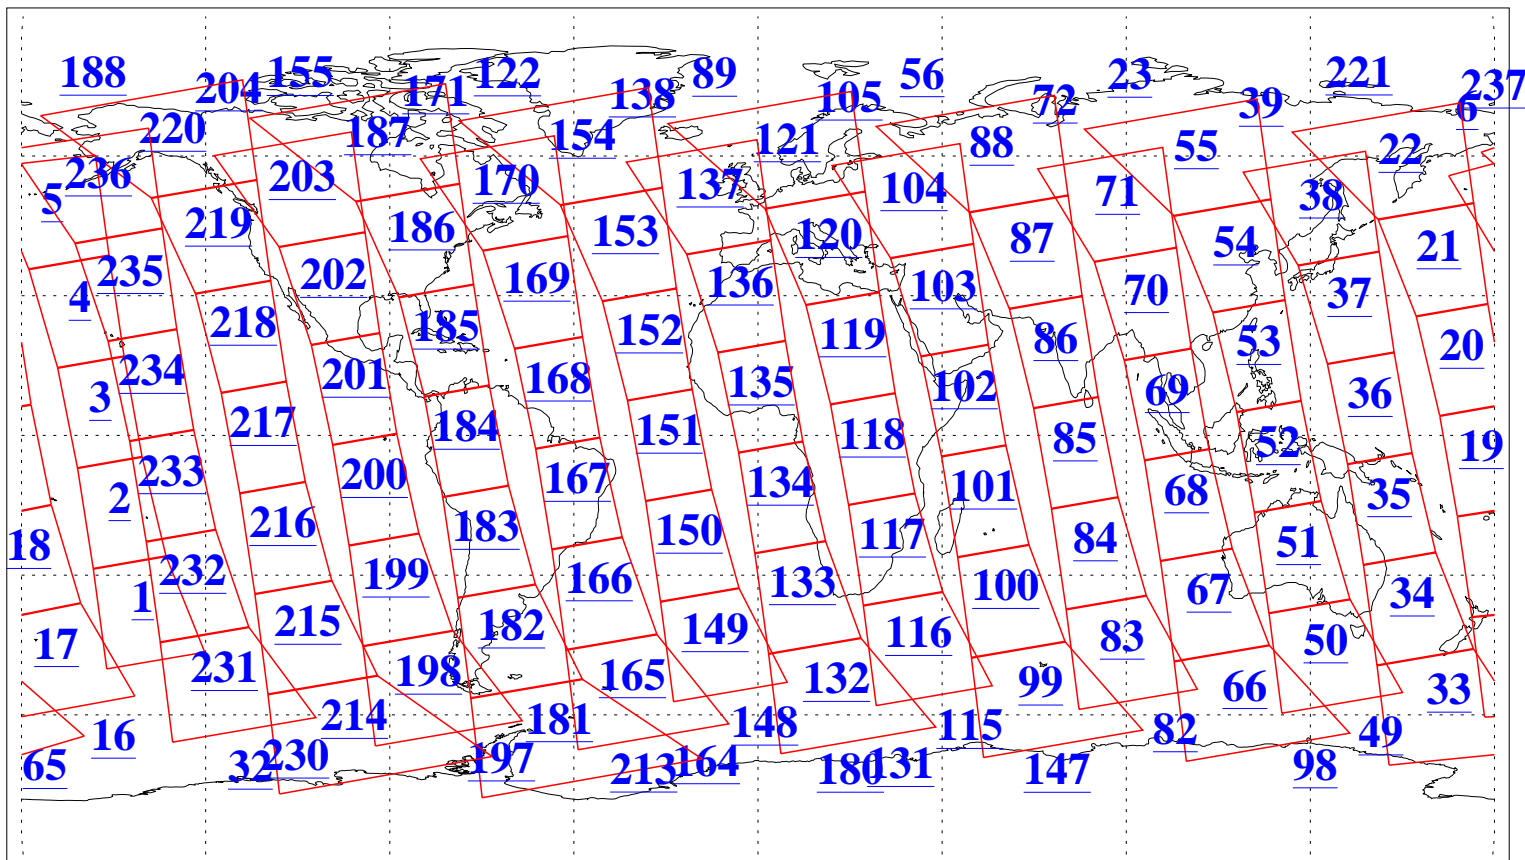

L1B Availability
AMSU Granules: 240
HSB Granules: 0
AIRS Granules: 240

25 Mar 2009
DoY 84
Aqua Day 2517
Granules: 1 to 120

Granules: 121 to 240

Legend: AMSU Available, HSB Available, AIRS Available

L1B Availability
AMSU Granules: 240
HSB Granules: 0
AIRS Granules: 240

25 Mar 2009
DoY 84
Aqua Day 2517
Ascending Granules

Descending Granules

Legend: AMSU Available, HSB Available, AIRS Available

L1B Availability
 AMSU Granules: 240
 HSB Granules: 0
 AIRS Granules: 240

25 Mar 2009
 DoY 84
 Aqua Day 2517

Northern Hemisphere Granules

Southern Hemisphere Granules

Legend: AMSU Available, HSB Available, AIRS Available