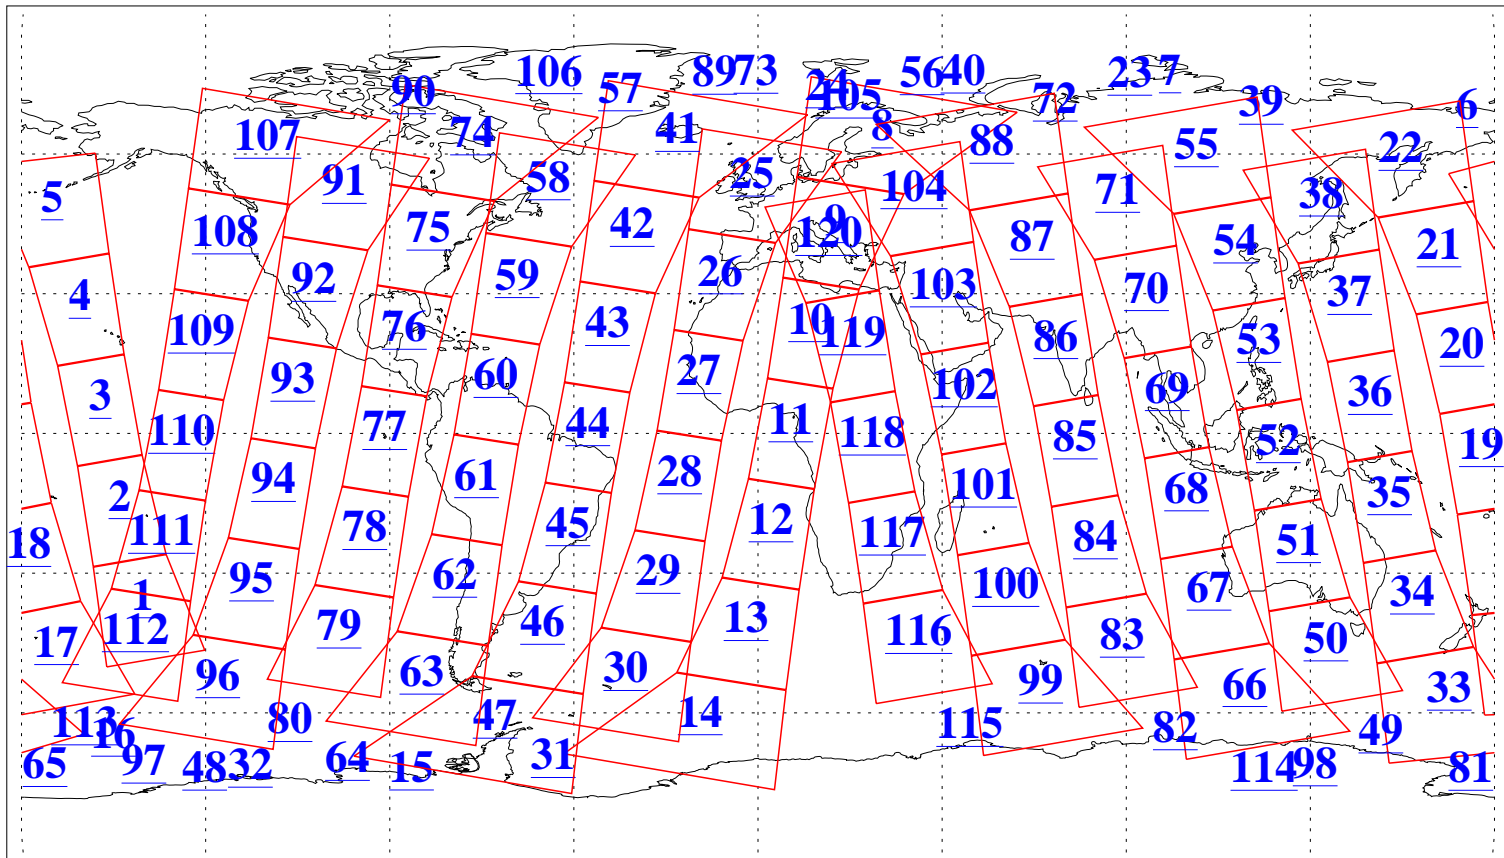

L1B Availability
AMSU Granules: 240
HSB Granules: 0
AIRS Granules: 240

25 Mar 2009
DoY 84
Aqua Day 2517
Granules: 1 to 120

Granules: 121 to 240

Legend: AMSU Available, HSB Available, AIRS Available

L1B Availability
AMSU Granules: 240
HSB Granules: 0
AIRS Granules: 240

25 Mar 2009
DoY 84
Aqua Day 2517
Ascending Granules

Descending Granules

Legend: AMSU Available, HSB Available, AIRS Available

L1B Availability
 AMSU Granules: 240
 HSB Granules: 0
 AIRS Granules: 240

25 Mar 2009
 DoY 84
 Aqua Day 2517

Northern Hemisphere Granules

Southern Hemisphere Granules

Legend: AMSU Available, HSB Available, AIRS Available