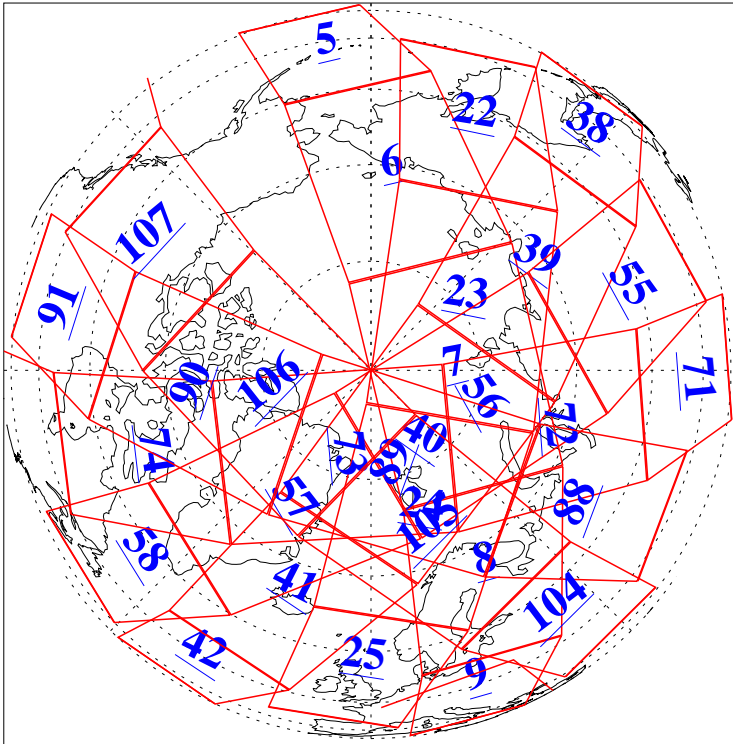

L1B Availability
AMSU Granules: 240
HSB Granules: 0
AIRS Granules: 240

25 Mar 2009
DoY 84
Aqua Day 2517
Granules: 1 to 120

Granules: 121 to 240

Legend: AMSU Available, HSB Available, AIRS Available

L1B Availability
AMSU Granules: 240
HSB Granules: 0
AIRS Granules: 240

25 Mar 2009
DoY 84
Aqua Day 2517
Ascending Granules

Descending Granules

Legend: AMSU Available, HSB Available, AIRS Available

L1B Availability
 AMSU Granules: 240
 HSB Granules: 0
 AIRS Granules: 240

25 Mar 2009
 DoY 84
 Aqua Day 2517

Northern Hemisphere Granules

Southern Hemisphere Granules

Legend: AMSU Available, HSB Available, AIRS Available