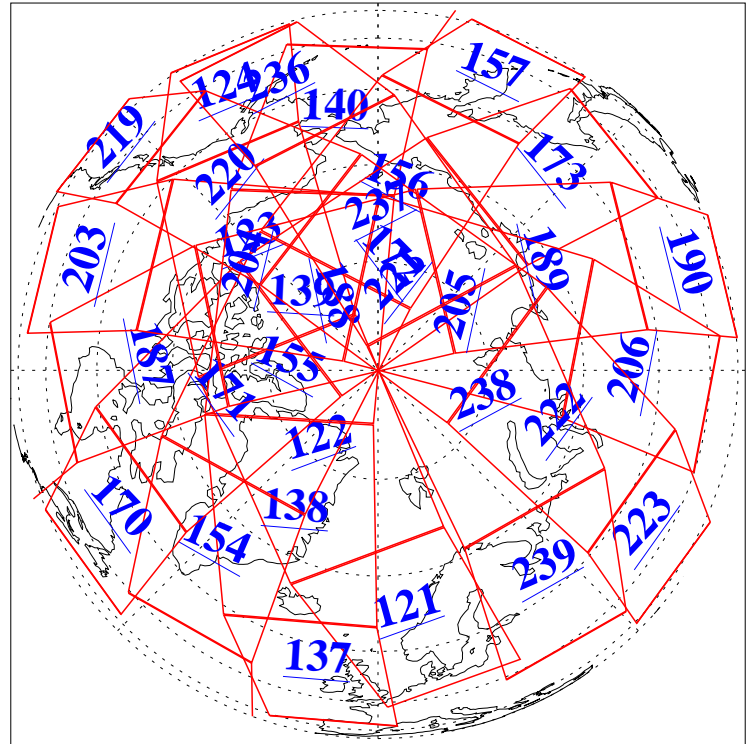

L1B Availability
AMSU Granules: 240
HSB Granules: 0
AIRS Granules: 240

25 Mar 2009
DoY 84
Aqua Day 2517

Northern Hemisphere Granules

Southern Hemisphere Granules