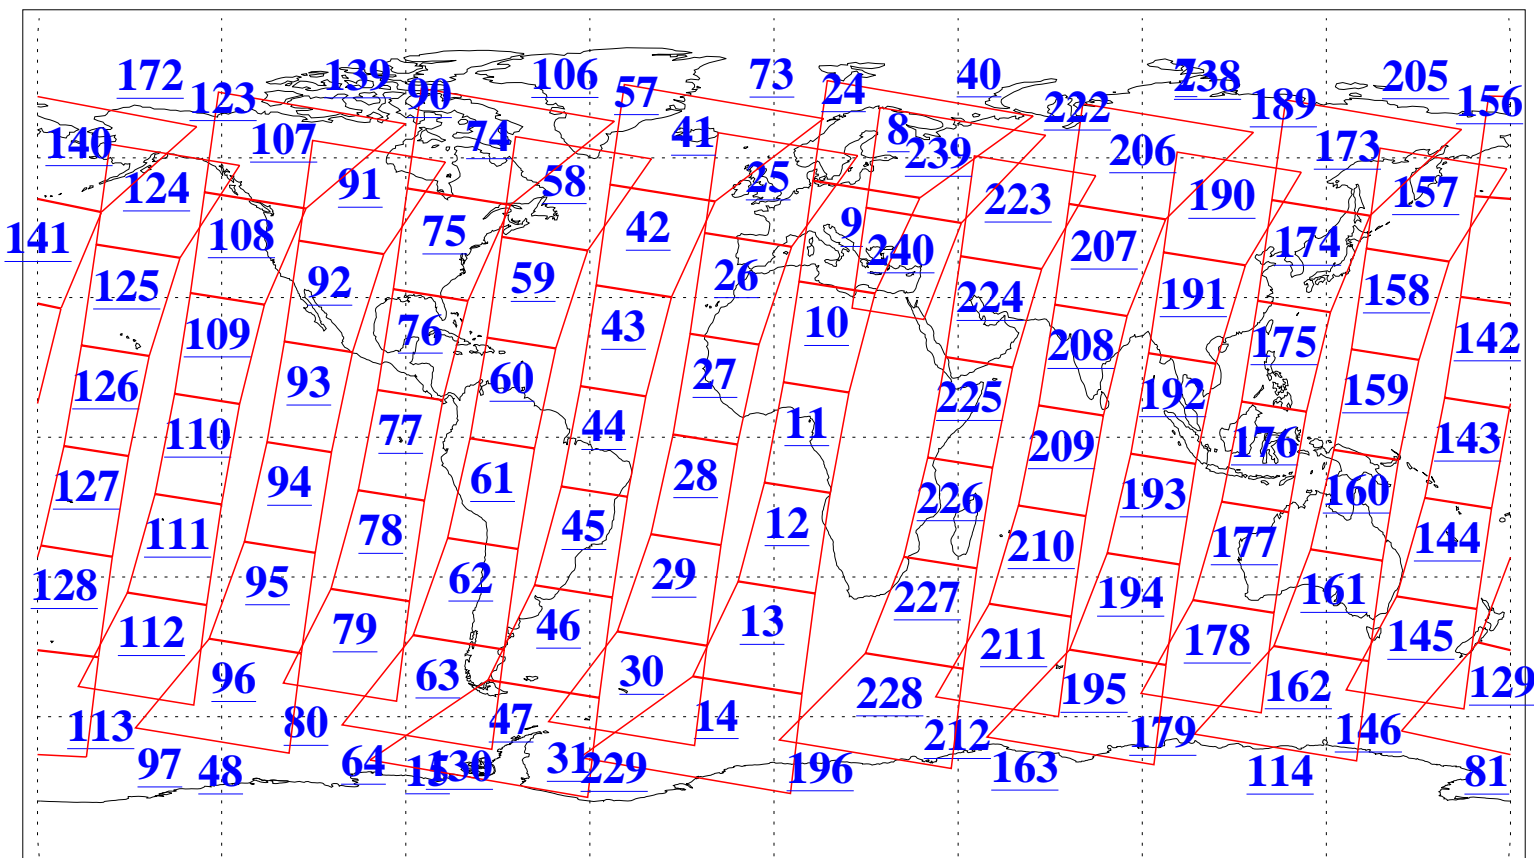

L1B Availability
AMSU Granules: 240
HSB Granules: 0
AIRS Granules: 240

25 Mar 2009
DoY 84
Aqua Day 2517
Granules: 1 to 120

Granules: 121 to 240

Legend: AMSU Available, HSB Available, AIRS Available

L1B Availability
AMSU Granules: 240
HSB Granules: 0
AIRS Granules: 240

25 Mar 2009
DoY 84
Aqua Day 2517
Ascending Granules

Descending Granules

Legend: AMSU Available, HSB Available, AIRS Available

L1B Availability
 AMSU Granules: 240
 HSB Granules: 0
 AIRS Granules: 240

25 Mar 2009
 DoY 84
 Aqua Day 2517