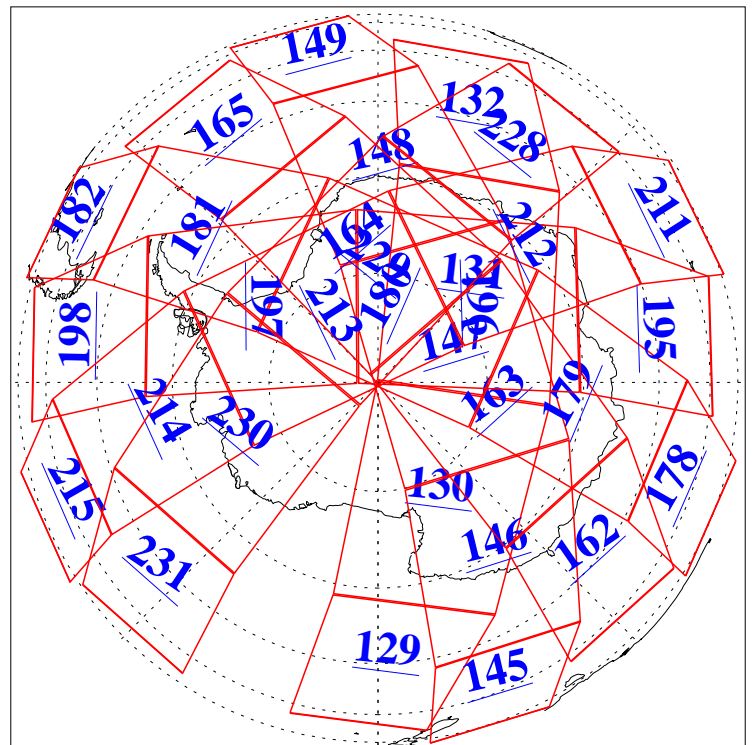

25 Mar 2009
DoY 84
Aqua Day 2517
Ascending Granules

Descending Granules

Legend: AMSU Available, HSB Available, AIRS Available

L1B Availability
 AMSU Granules: 240
 HSB Granules: 0
 AIRS Granules: 240

25 Mar 2009
 DoY 84
 Aqua Day 2517

Northern Hemisphere Granules

Southern Hemisphere Granules

Legend: AMSU Available, HSB Available, AIRS Available