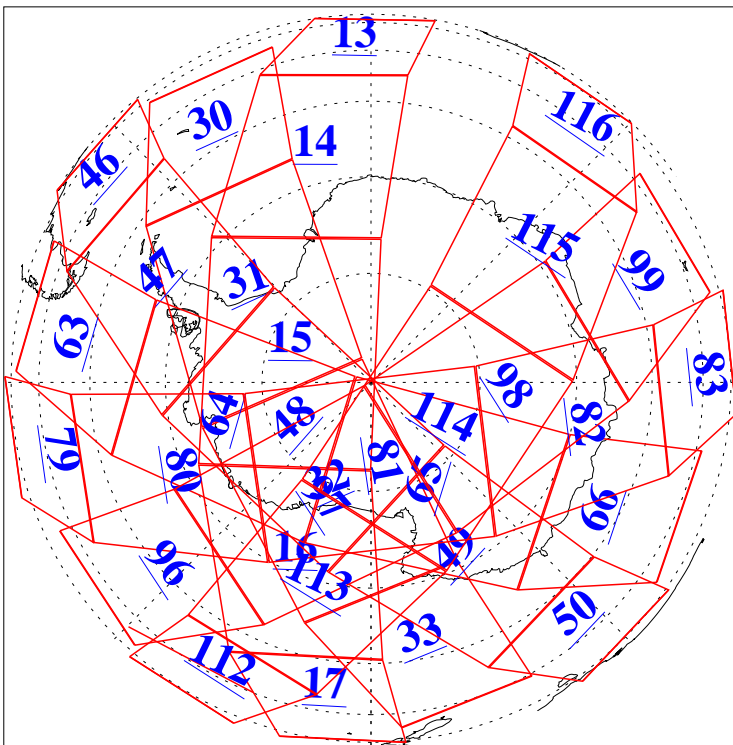

L1B Availability
AMSU Granules: 240
HSB Granules: 0
AIRS Granules: 240

25 Mar 2009
DoY 84
Aqua Day 2517
Granules: 1 to 120

Granules: 121 to 240

Legend: AMSU Available, HSB Available, AIRS Available

L1B Availability
AMSU Granules: 240
HSB Granules: 0
AIRS Granules: 240

25 Mar 2009
DoY 84
Aqua Day 2517
Ascending Granules

Descending Granules

Legend: AMSU Available, HSB Available, AIRS Available

L1B Availability
 AMSU Granules: 240
 HSB Granules: 0
 AIRS Granules: 240

25 Mar 2009
 DoY 84
 Aqua Day 2517

Northern Hemisphere Granules

Southern Hemisphere Granules

Legend: AMSU Available, HSB Available, AIRS Available