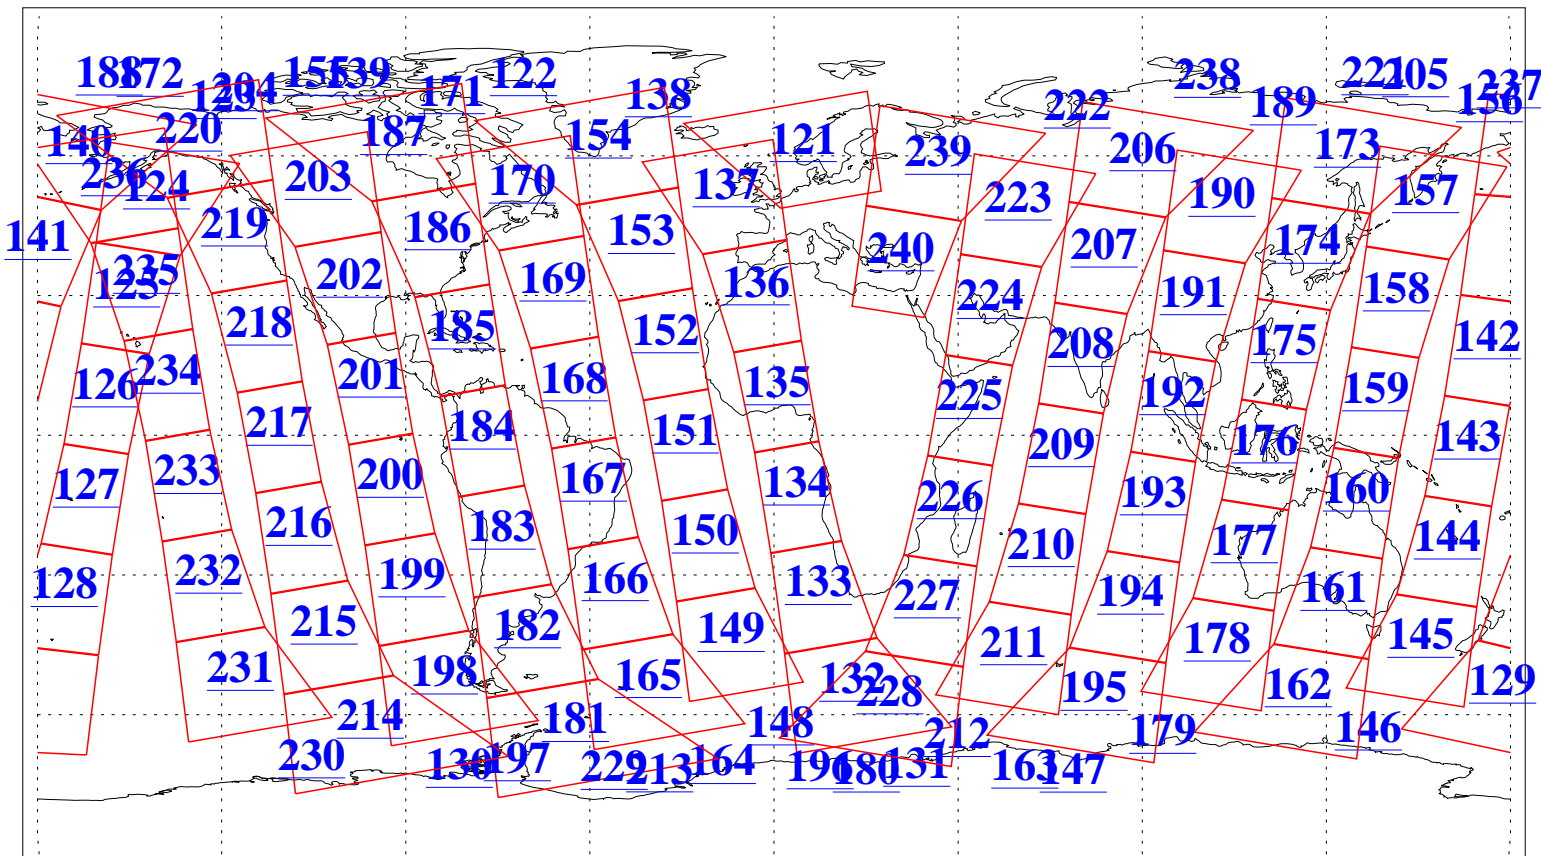

L1B Availability
AMSU Granules: 240
HSB Granules: 0
AIRS Granules: 240

25 Mar 2009
DoY 84
Aqua Day 2517
Granules: 1 to 120

Granules: 121 to 240

Legend: AMSU Available, HSB Available, AIRS Available

L1B Availability
AMSU Granules: 240
HSB Granules: 0
AIRS Granules: 240

25 Mar 2009
DoY 84
Aqua Day 2517
Ascending Granules

Descending Granules

Legend: AMSU Available, HSB Available, AIRS Available

L1B Availability
 AMSU Granules: 240
 HSB Granules: 0
 AIRS Granules: 240

25 Mar 2009
 DoY 84
 Aqua Day 2517

Northern Hemisphere Granules

Southern Hemisphere Granules

Legend: AMSU Available, HSB Available, AIRS Available