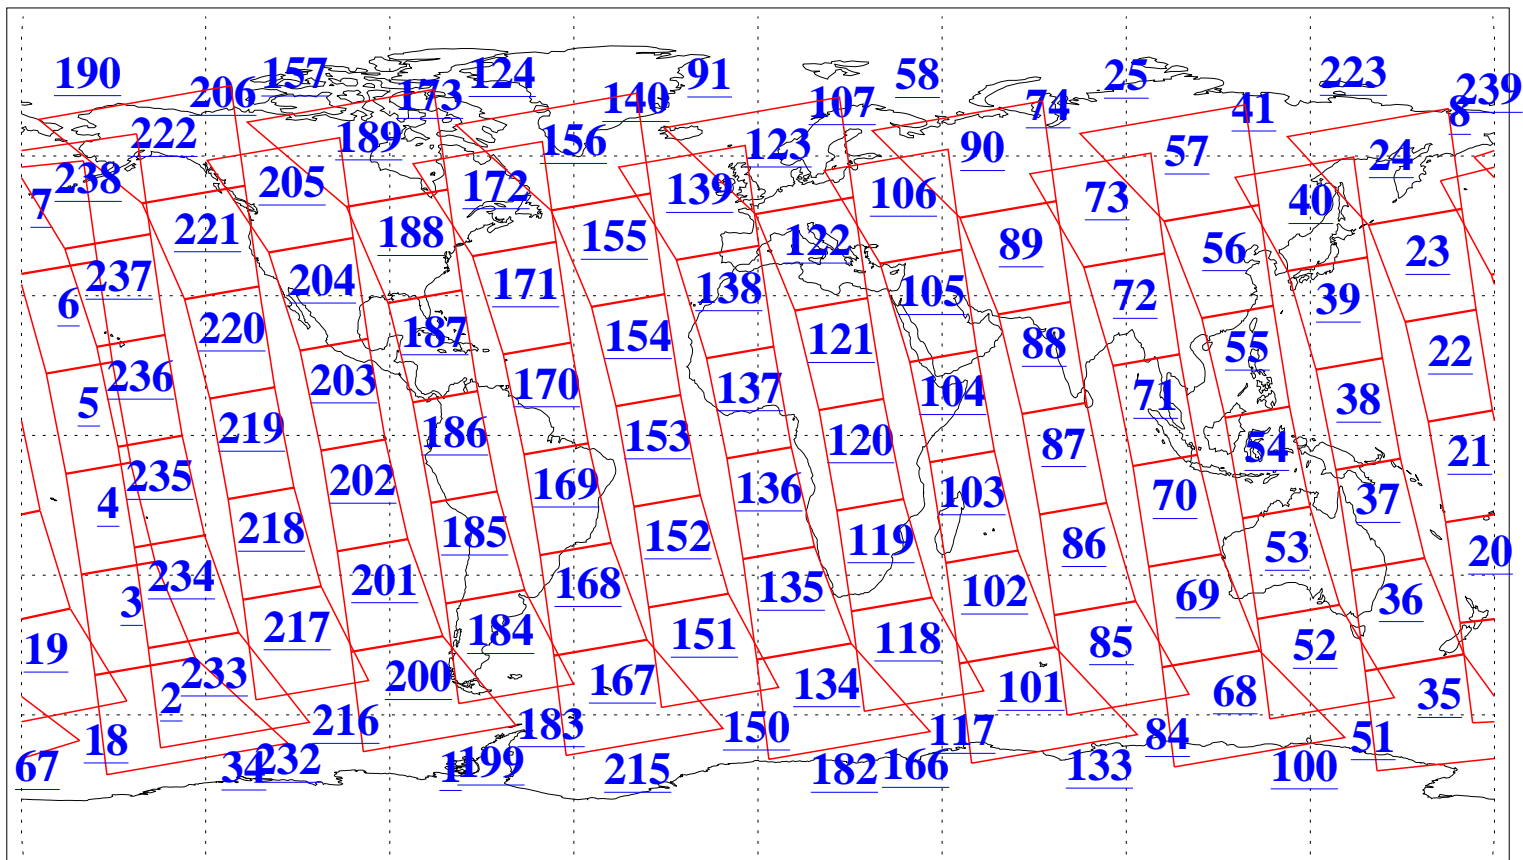

L1B Availability  
AMSU Granules: 240  
HSB Granules: 0  
AIRS Granules: 240

23 Mar 2009  
DoY 82  
Aqua Day 2515  
Granules: 1 to 120

Granules: 121 to 240

Legend: AMSU Available, HSB Available, AIRS Available

L1B Availability  
AMSU Granules: 240  
HSB Granules: 0  
AIRS Granules: 240

23 Mar 2009  
DoY 82  
Aqua Day 2515  
Ascending Granules

Descending Granules

Legend: AMSU Available, HSB Available, AIRS Available

L1B Availability  
 AMSU Granules: 240  
 HSB Granules: 0  
 AIRS Granules: 240

23 Mar 2009  
 DoY 82  
 Aqua Day 2515

Northern Hemisphere Granules

Southern Hemisphere Granules

Legend: AMSU Available, HSB Available, AIRS Available