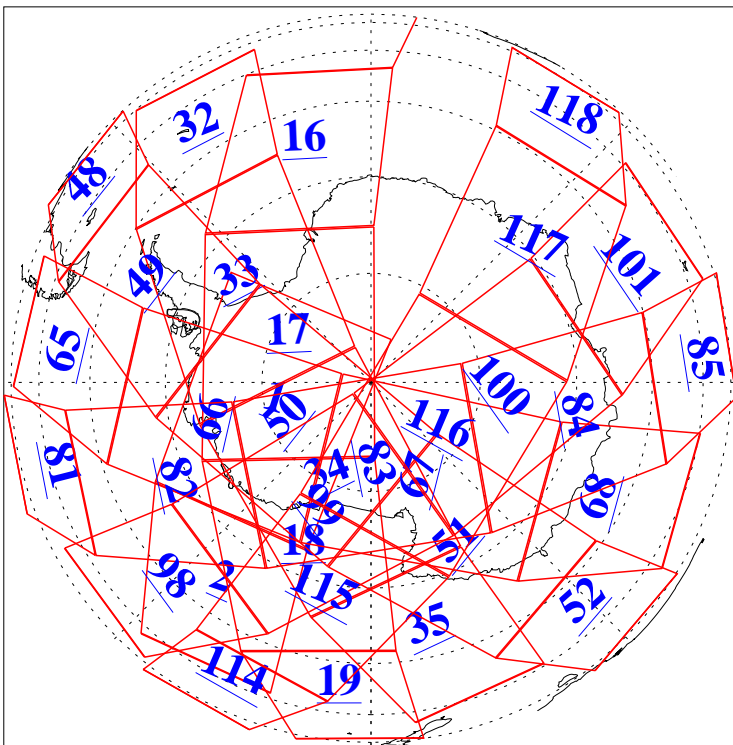

L1B Availability  
AMSU Granules: 240  
HSB Granules: 0  
AIRS Granules: 240

23 Mar 2009  
DoY 82  
Aqua Day 2515  
Granules: 1 to 120

Granules: 121 to 240

Legend: AMSU Available, HSB Available, AIRS Available

L1B Availability  
AMSU Granules: 240  
HSB Granules: 0  
AIRS Granules: 240

23 Mar 2009  
DoY 82  
Aqua Day 2515  
Ascending Granules

Descending Granules

Legend: AMSU Available, HSB Available, AIRS Available

L1B Availability  
 AMSU Granules: 240  
 HSB Granules: 0  
 AIRS Granules: 240

23 Mar 2009  
 DoY 82  
 Aqua Day 2515

Northern Hemisphere Granules

Southern Hemisphere Granules

Legend: AMSU Available, HSB Available, AIRS Available