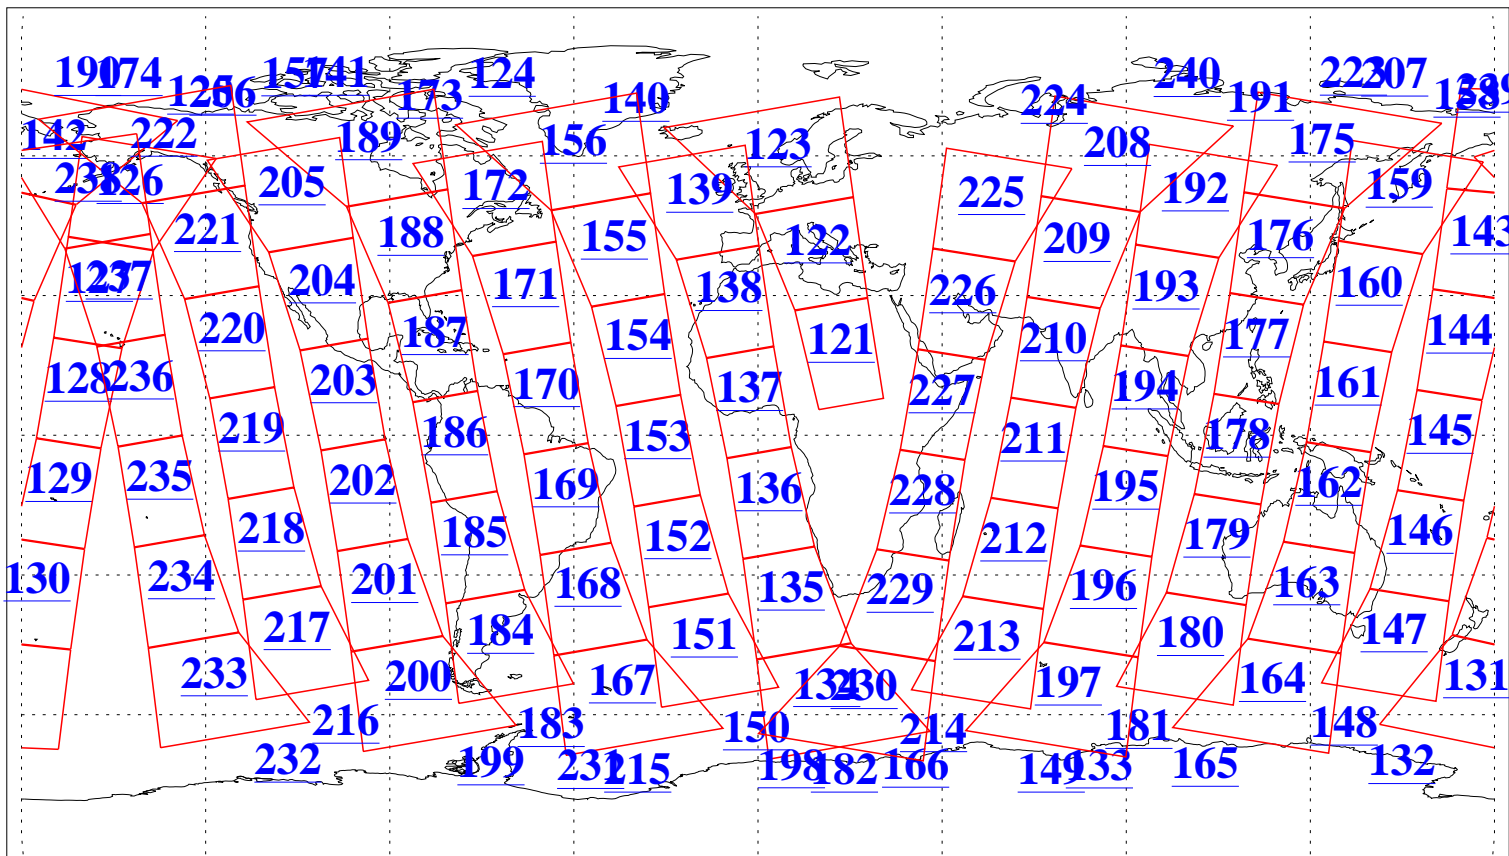

L1B Availability  
AMSU Granules: 240  
HSB Granules: 0  
AIRS Granules: 240

23 Mar 2009  
DoY 82  
Aqua Day 2515  
Granules: 1 to 120

Granules: 121 to 240

Legend: AMSU Available, HSB Available, AIRS Available

L1B Availability  
AMSU Granules: 240  
HSB Granules: 0  
AIRS Granules: 240

23 Mar 2009  
DoY 82  
Aqua Day 2515  
Ascending Granules

Descending Granules

Legend: AMSU Available, HSB Available, AIRS Available

L1B Availability  
 AMSU Granules: 240  
 HSB Granules: 0  
 AIRS Granules: 240

23 Mar 2009  
 DoY 82  
 Aqua Day 2515

Northern Hemisphere Granules

Southern Hemisphere Granules

Legend: AMSU Available, HSB Available, AIRS Available