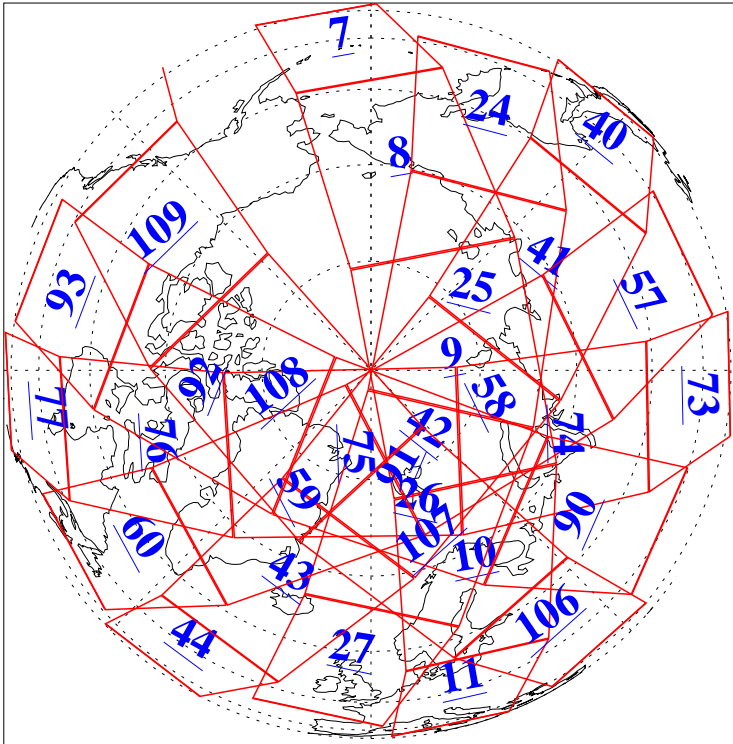

L1B Availability  
AMSU Granules: 240  
HSB Granules: 0  
AIRS Granules: 240

23 Mar 2009  
DoY 82  
Aqua Day 2515  
Granules: 1 to 120

Granules: 121 to 240

Legend: AMSU Available, HSB Available, AIRS Available

L1B Availability  
AMSU Granules: 240  
HSB Granules: 0  
AIRS Granules: 240

23 Mar 2009  
DoY 82  
Aqua Day 2515  
Ascending Granules

Descending Granules

Legend: AMSU Available, HSB Available, AIRS Available

L1B Availability  
 AMSU Granules: 240  
 HSB Granules: 0  
 AIRS Granules: 240

23 Mar 2009  
 DoY 82  
 Aqua Day 2515

Northern Hemisphere Granules

Southern Hemisphere Granules

Legend: AMSU Available, HSB Available, AIRS Available