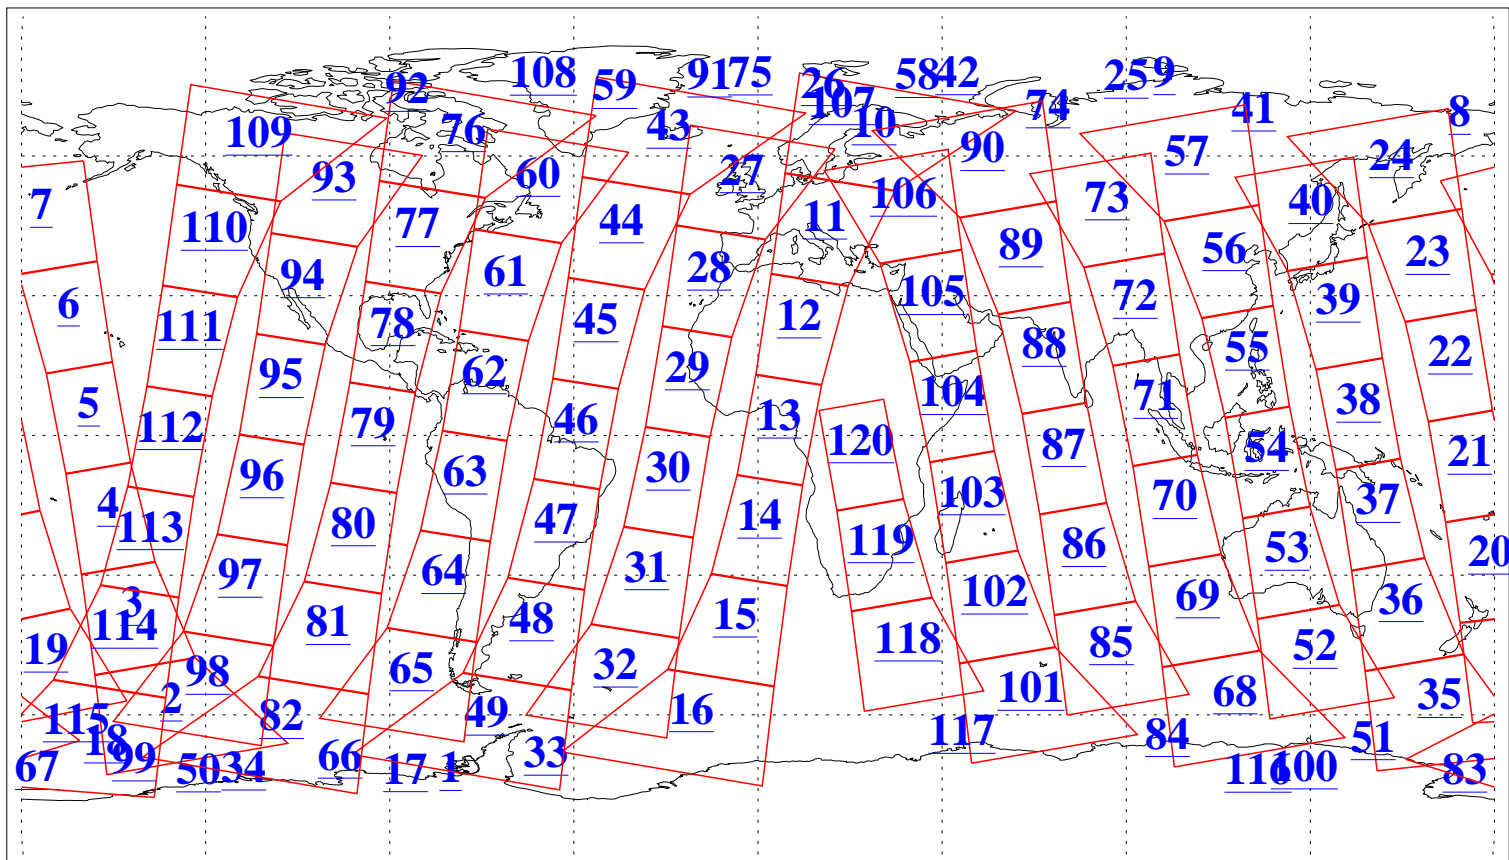

L1B Availability  
AMSU Granules: 240  
HSB Granules: 0  
AIRS Granules: 240

23 Mar 2009  
DoY 82  
Aqua Day 2515  
Granules: 1 to 120

Granules: 121 to 240

Legend: AMSU Available, HSB Available, AIRS Available

L1B Availability  
AMSU Granules: 240  
HSB Granules: 0  
AIRS Granules: 240

23 Mar 2009  
DoY 82  
Aqua Day 2515  
Ascending Granules

Descending Granules

Legend: AMSU Available, HSB Available, AIRS Available

L1B Availability  
 AMSU Granules: 240  
 HSB Granules: 0  
 AIRS Granules: 240

23 Mar 2009  
 DoY 82  
 Aqua Day 2515

Northern Hemisphere Granules

Southern Hemisphere Granules

Legend: AMSU Available, HSB Available, AIRS Available