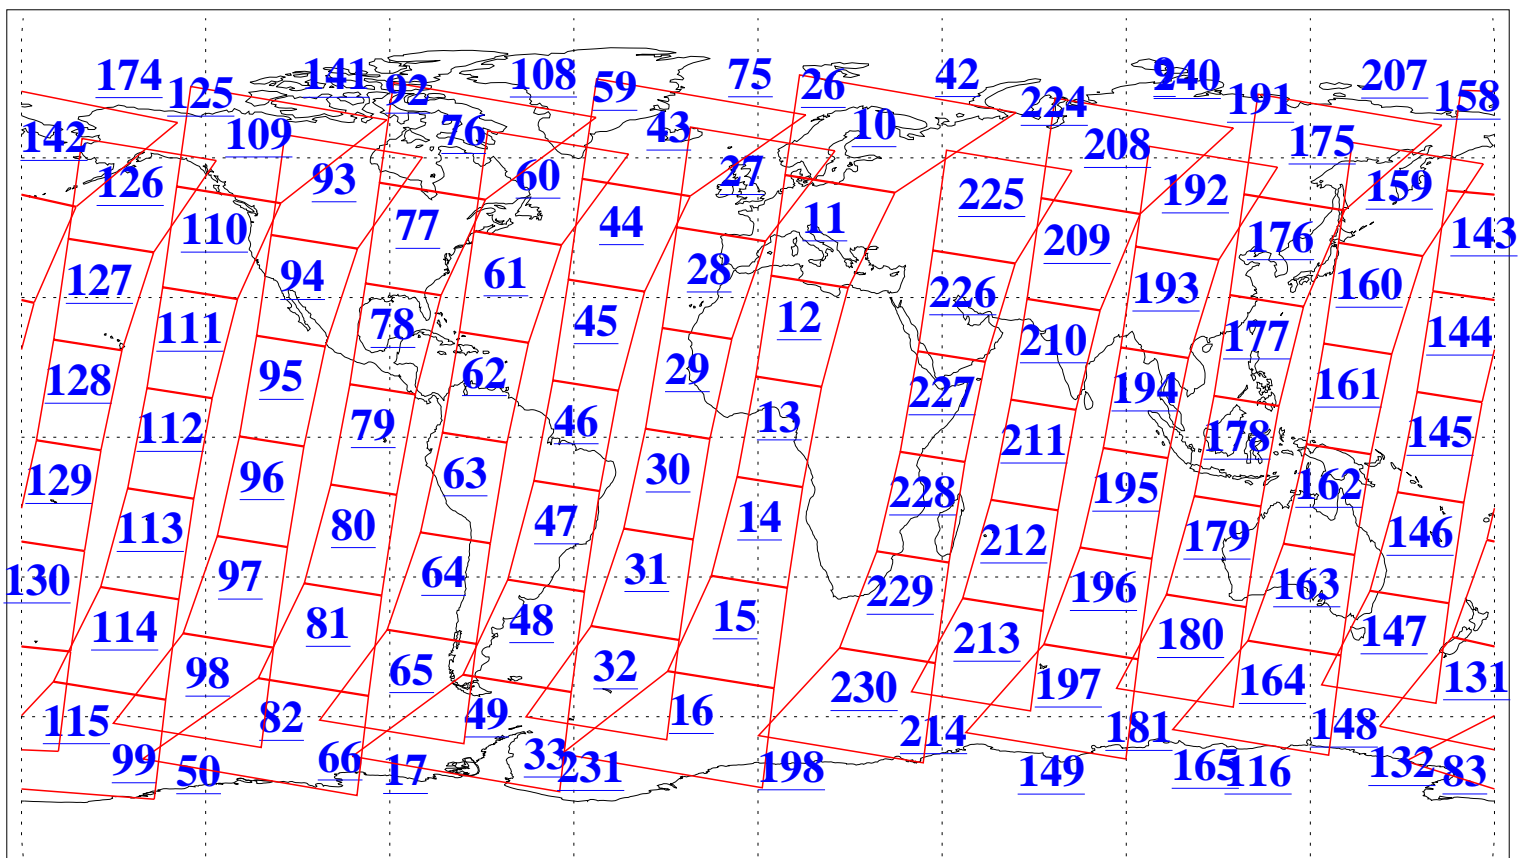

L1B Availability  
AMSU Granules: 240  
HSB Granules: 0  
AIRS Granules: 240

23 Mar 2009  
DoY 82  
Aqua Day 2515  
Granules: 1 to 120

Granules: 121 to 240

Legend: AMSU Available, HSB Available, AIRS Available

L1B Availability  
AMSU Granules: 240  
HSB Granules: 0  
AIRS Granules: 240

23 Mar 2009  
DoY 82  
Aqua Day 2515  
Ascending Granules

Descending Granules

Legend: AMSU Available, HSB Available, AIRS Available

L1B Availability  
 AMSU Granules: 240  
 HSB Granules: 0  
 AIRS Granules: 240

23 Mar 2009  
 DoY 82  
 Aqua Day 2515

Northern Hemisphere Granules

Southern Hemisphere Granules

Legend: AMSU Available, HSB Available, AIRS Available