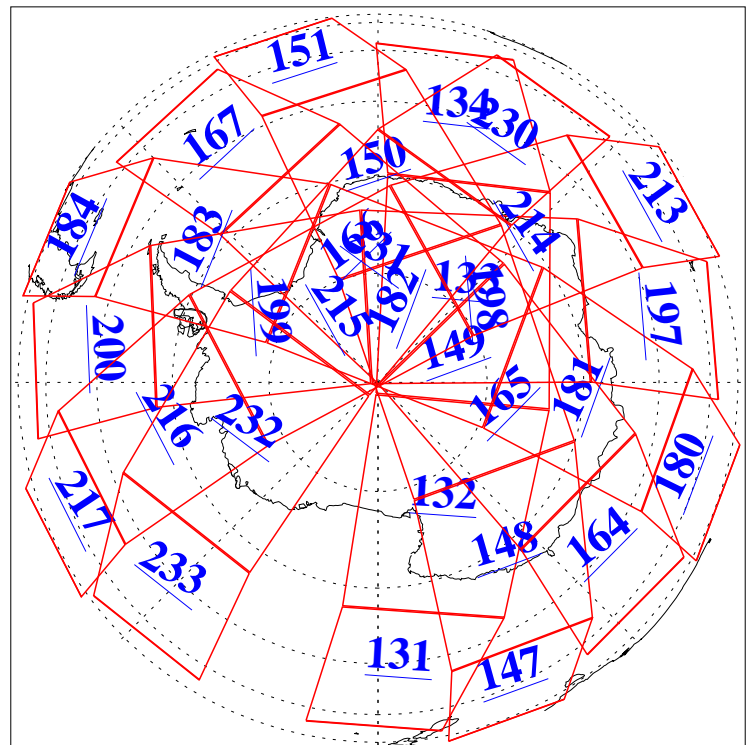

L1B Availability  
AMSU Granules: 240  
HSB Granules: 0  
AIRS Granules: 240

23 Mar 2009  
DoY 82  
Aqua Day 2515  
Granules: 1 to 120

Granules: 121 to 240

Legend: AMSU Available, HSB Available, AIRS Available

L1B Availability  
AMSU Granules: 240  
HSB Granules: 0  
AIRS Granules: 240

23 Mar 2009  
DoY 82  
Aqua Day 2515  
Ascending Granules

Descending Granules

Legend: AMSU Available, HSB Available, AIRS Available

L1B Availability  
 AMSU Granules: 240  
 HSB Granules: 0  
 AIRS Granules: 240

23 Mar 2009  
 DoY 82  
 Aqua Day 2515

Northern Hemisphere Granules

Southern Hemisphere Granules

Legend: AMSU Available, HSB Available, AIRS Available