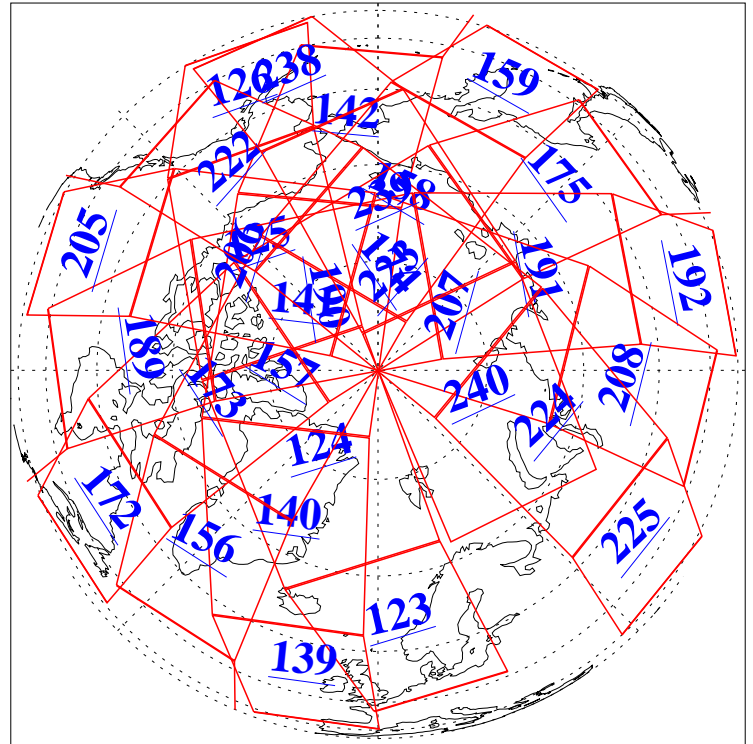

L1B Availability  
AMSU Granules: 240  
HSB Granules: 0  
AIRS Granules: 240

23 Mar 2009  
DoY 82  
Aqua Day 2515  
Granules: 1 to 120

Granules: 121 to 240

Legend: AMSU Available, HSB Available, AIRS Available

L1B Availability  
AMSU Granules: 240  
HSB Granules: 0  
AIRS Granules: 240

23 Mar 2009  
DoY 82  
Aqua Day 2515  
Ascending Granules

Descending Granules

Legend: AMSU Available, HSB Available, AIRS Available

L1B Availability  
 AMSU Granules: 240  
 HSB Granules: 0  
 AIRS Granules: 240

23 Mar 2009  
 DoY 82  
 Aqua Day 2515

Northern Hemisphere Granules

Southern Hemisphere Granules

Legend: AMSU Available, HSB Available, AIRS Available