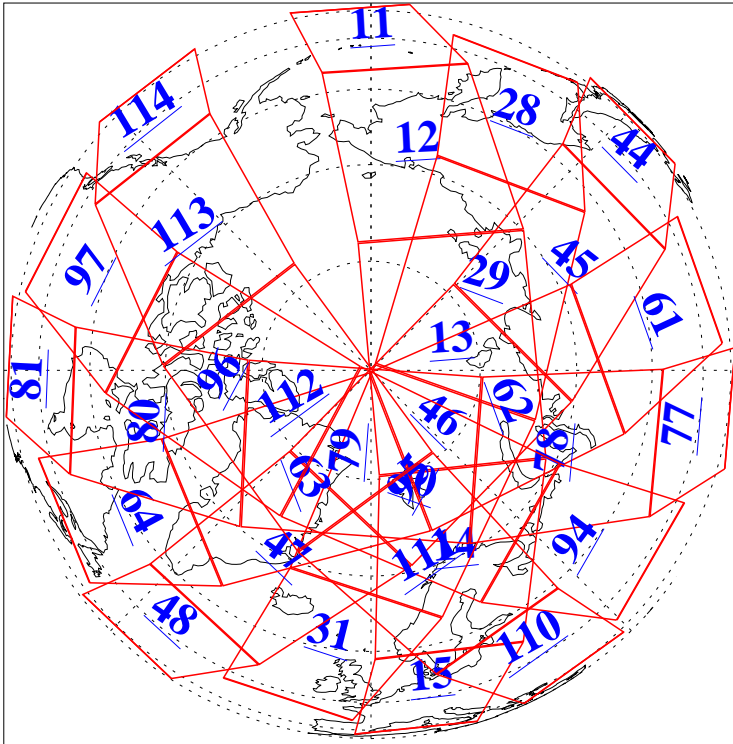

L1B Availability  
AMSU Granules: 240  
HSB Granules: 0  
AIRS Granules: 240

19 Mar 2009  
DoY 78  
Aqua Day 2511  
Granules: 1 to 120

Granules: 121 to 240

Legend: AMSU Available, HSB Available, AIRS Available

L1B Availability  
AMSU Granules: 240  
HSB Granules: 0  
AIRS Granules: 240

19 Mar 2009  
DoY 78  
Aqua Day 2511  
Ascending Granules

Descending Granules

Legend: AMSU Available, HSB Available, AIRS Available

### Northern Hemisphere Granules