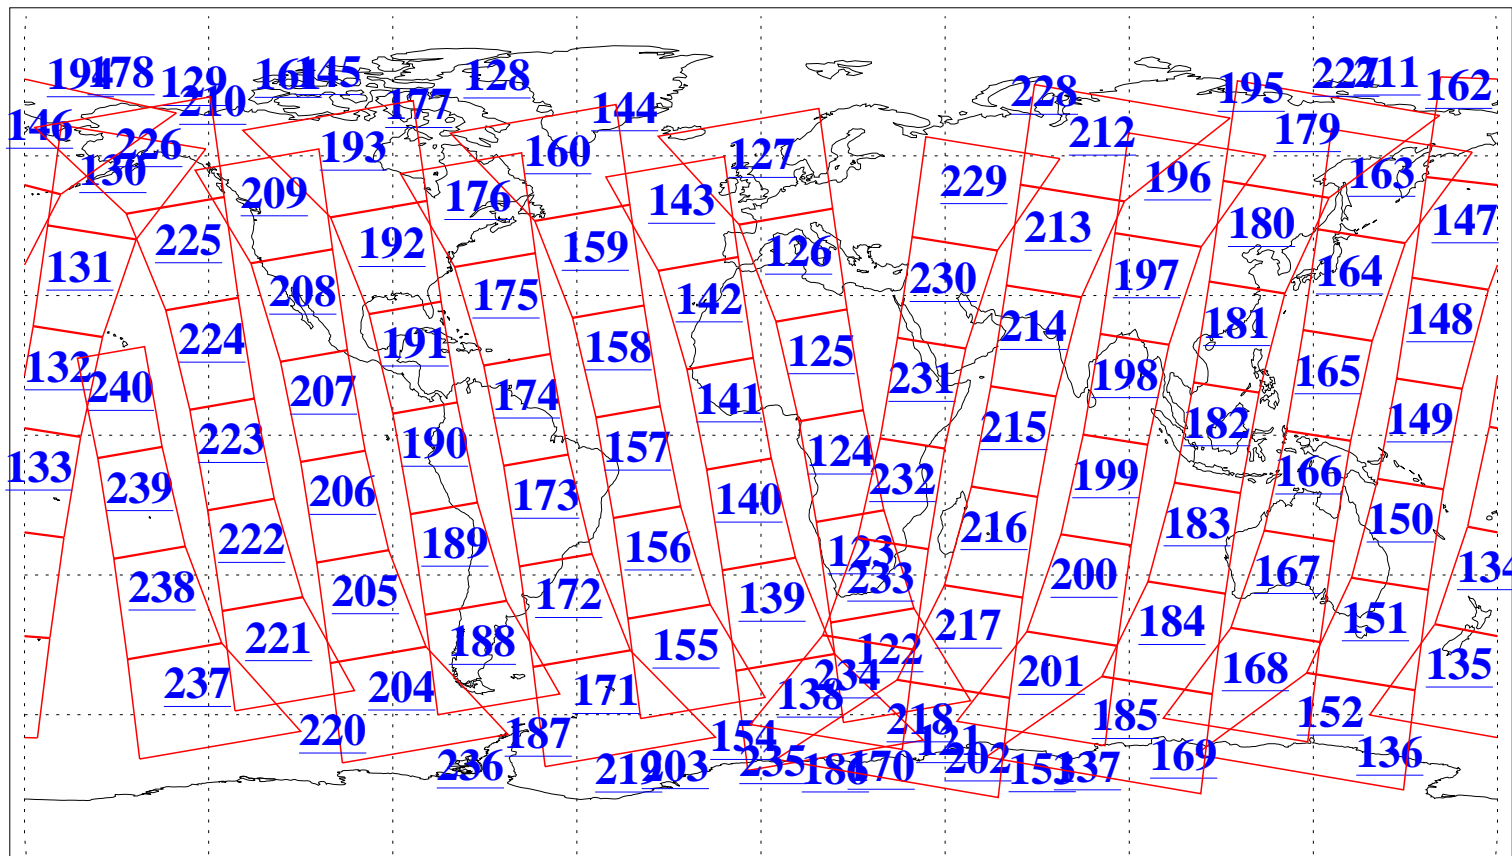

L1B Availability  
AMSU Granules: 240  
HSB Granules: 0  
AIRS Granules: 240

19 Mar 2009  
DoY 78  
Aqua Day 2511  
Granules: 1 to 120

Granules: 121 to 240

Legend: AMSU Available, HSB Available, AIRS Available

L1B Availability  
AMSU Granules: 240  
HSB Granules: 0  
AIRS Granules: 240

19 Mar 2009  
DoY 78  
Aqua Day 2511  
Ascending Granules

Descending Granules

Legend: AMSU Available, HSB Available, AIRS Available