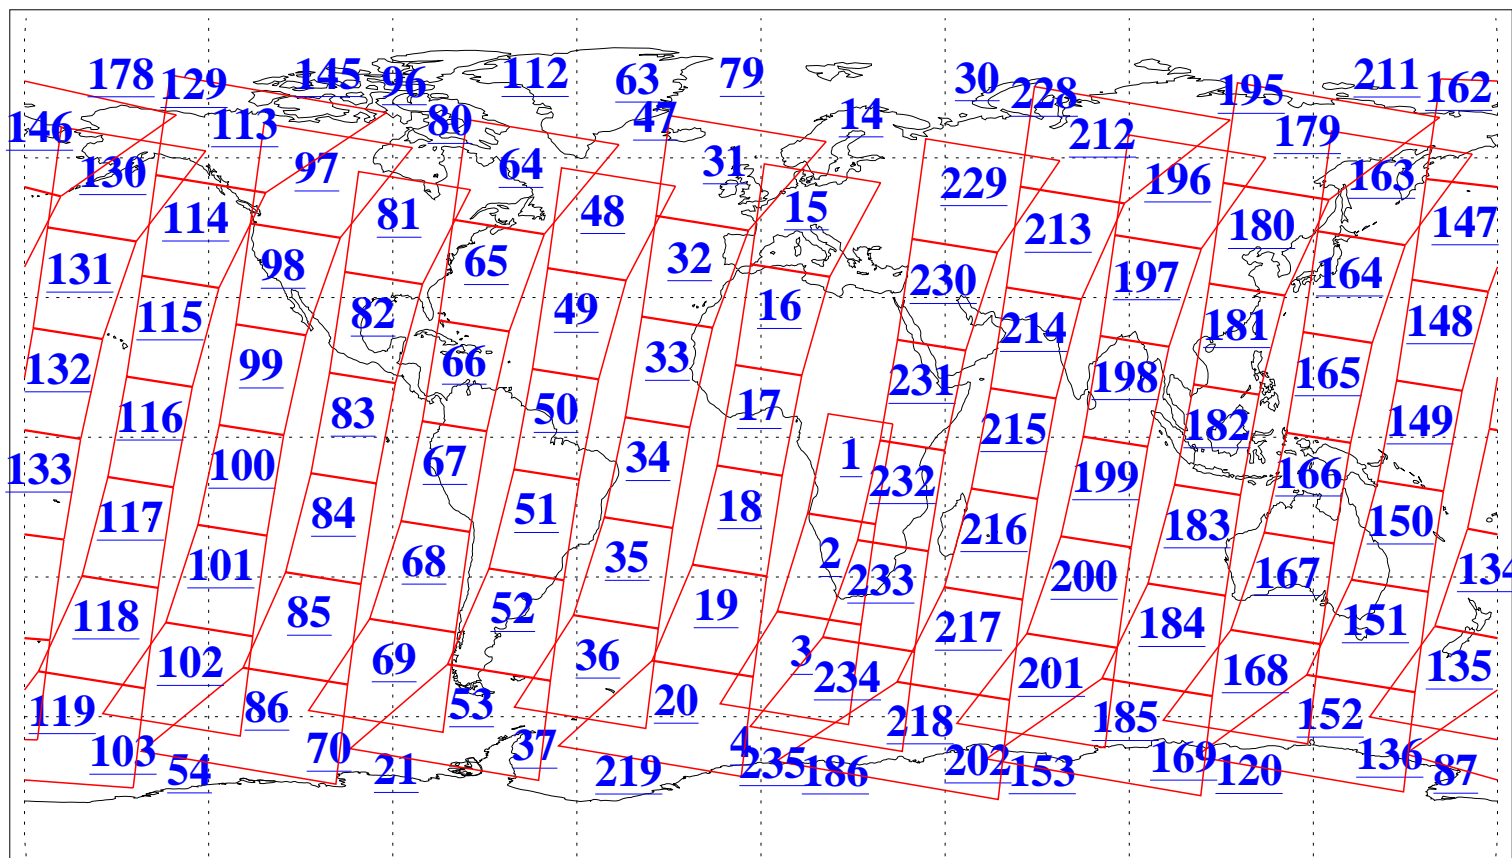

L1B Availability  
AMSU Granules: 240  
HSB Granules: 0  
AIRS Granules: 240

19 Mar 2009  
DoY 78  
Aqua Day 2511  
Granules: 1 to 120

Granules: 121 to 240

Legend: AMSU Available, HSB Available, AIRS Available

L1B Availability  
AMSU Granules: 240  
HSB Granules: 0  
AIRS Granules: 240

19 Mar 2009  
DoY 78  
Aqua Day 2511  
Ascending Granules

Descending Granules

Legend: AMSU Available, HSB Available, AIRS Available