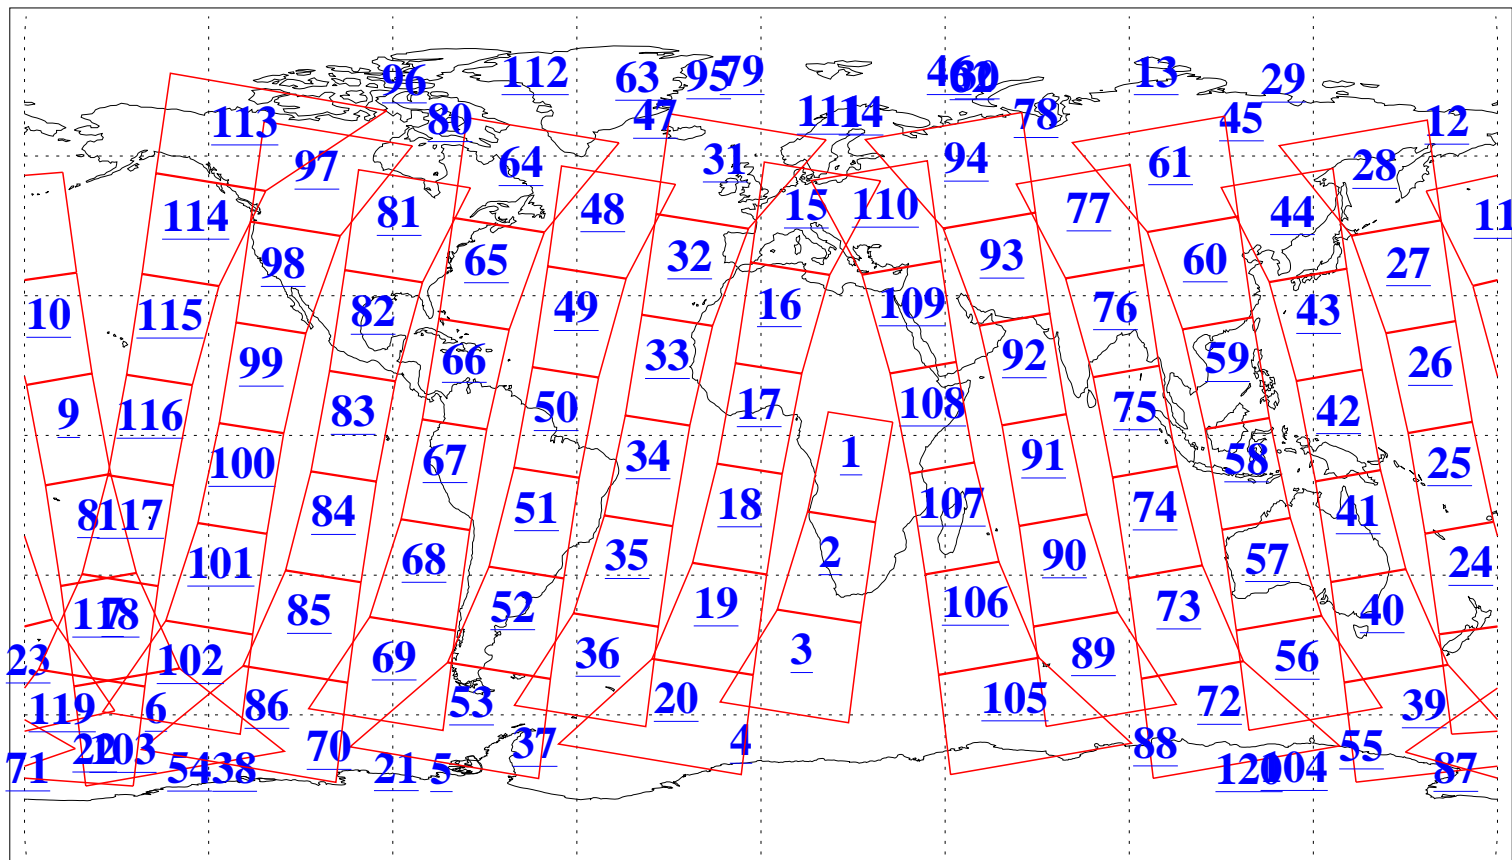

L1B Availability  
AMSU Granules: 240  
HSB Granules: 0  
AIRS Granules: 240

19 Mar 2009  
DoY 78  
Aqua Day 2511  
Granules: 1 to 120

Granules: 121 to 240

Legend: AMSU Available, HSB Available, AIRS Available

L1B Availability  
AMSU Granules: 240  
HSB Granules: 0  
AIRS Granules: 240

19 Mar 2009  
DoY 78  
Aqua Day 2511  
Ascending Granules

Descending Granules

Legend: AMSU Available, HSB Available, AIRS Available

### Northern Hemisphere Granules