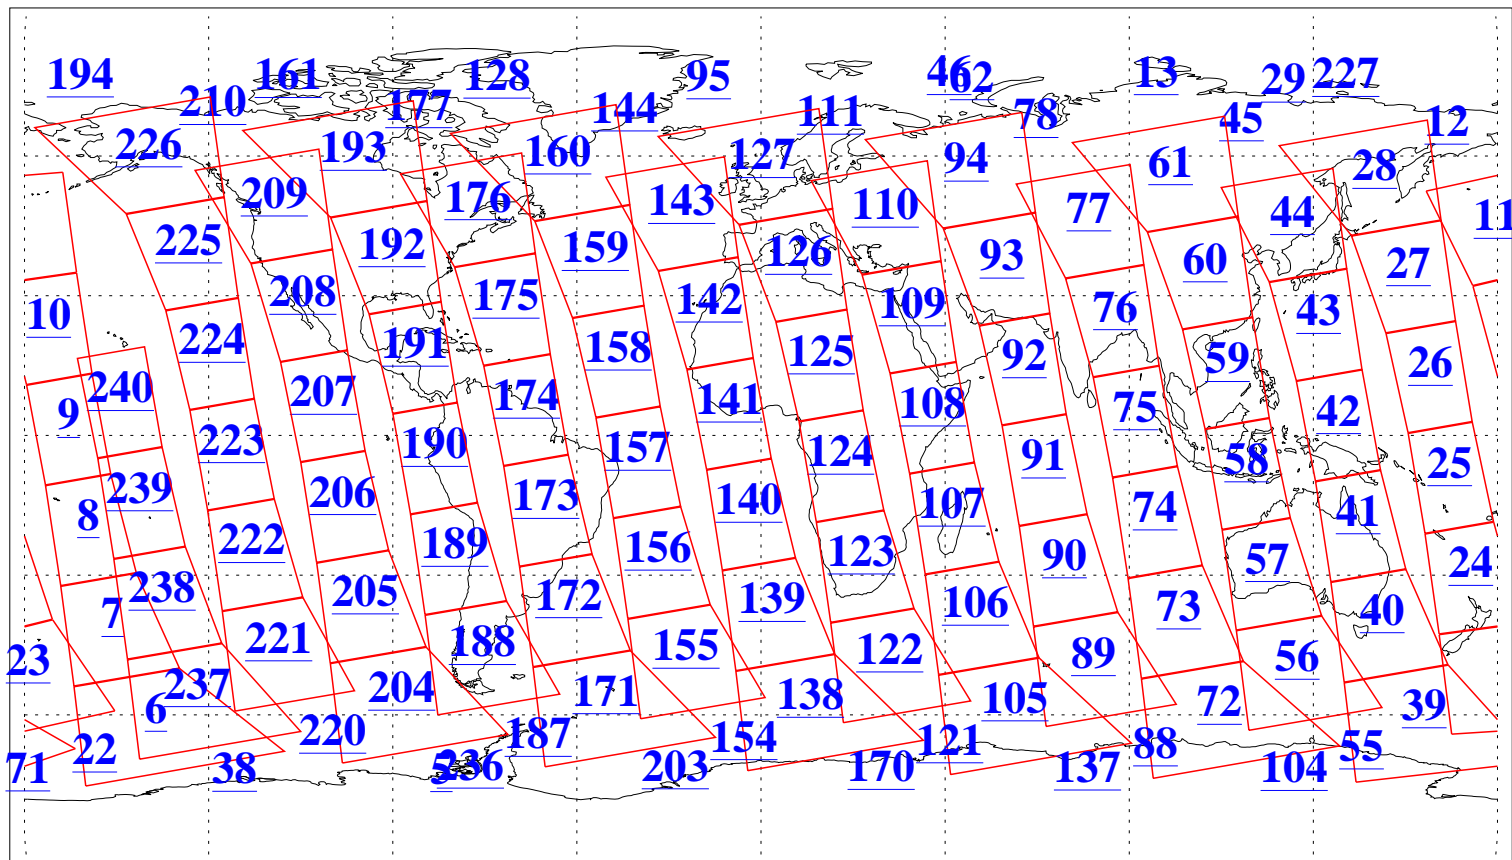

L1B Availability  
AMSU Granules: 240  
HSB Granules: 0  
AIRS Granules: 240

19 Mar 2009  
DoY 78  
Aqua Day 2511  
Granules: 1 to 120

Granules: 121 to 240

Legend: AMSU Available, HSB Available, AIRS Available

L1B Availability  
AMSU Granules: 240  
HSB Granules: 0  
AIRS Granules: 240

19 Mar 2009  
DoY 78  
Aqua Day 2511  
Ascending Granules

Descending Granules

Legend: AMSU Available, HSB Available, AIRS Available

### Northern Hemisphere Granules