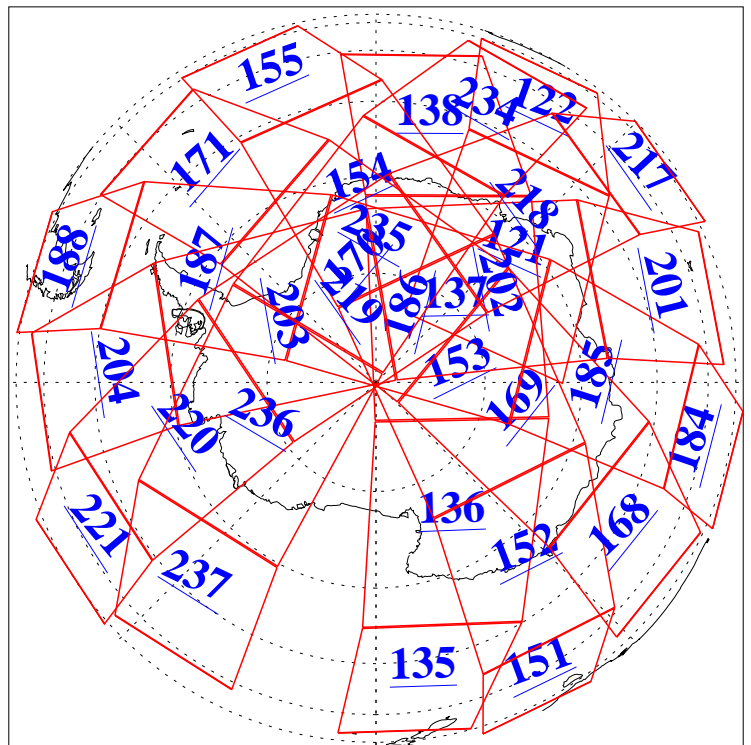

Legend: AMSU Available, HSB Available, AIRS Available