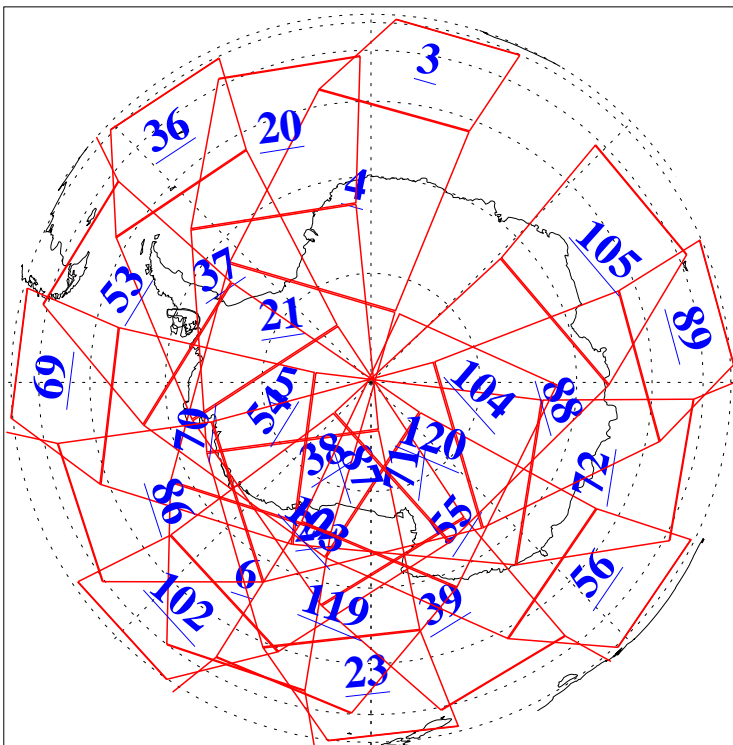

Legend: AMSU Available, HSB Available, AIRS Available