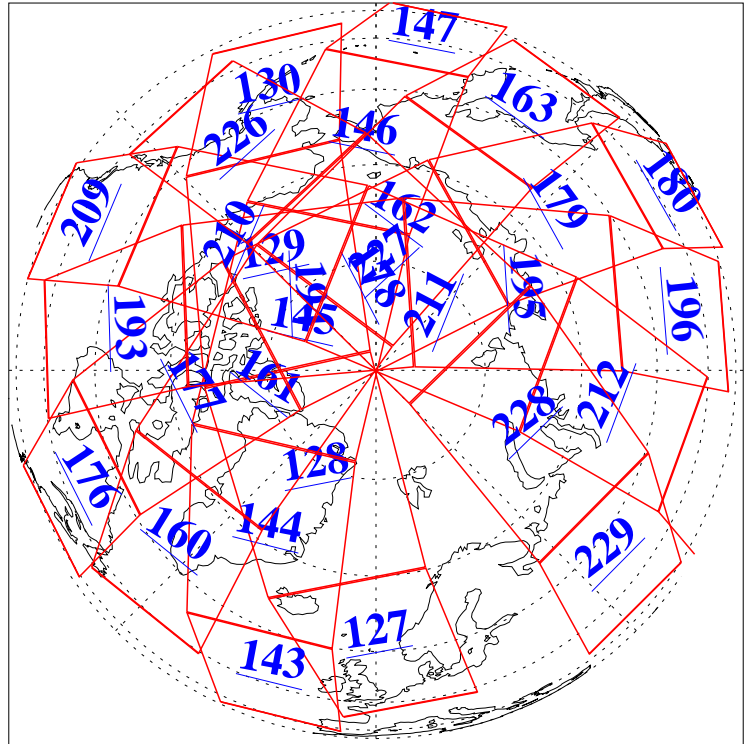

L1B Availability  
AMSU Granules: 240  
HSB Granules: 0  
AIRS Granules: 240

19 Mar 2009  
DoY 78  
Aqua Day 2511  
Granules: 1 to 120

Granules: 121 to 240

Legend: AMSU Available, HSB Available, AIRS Available

L1B Availability  
AMSU Granules: 240  
HSB Granules: 0  
AIRS Granules: 240

19 Mar 2009  
DoY 78  
Aqua Day 2511  
Ascending Granules

Descending Granules

Legend: AMSU Available, HSB Available, AIRS Available

### Northern Hemisphere Granules