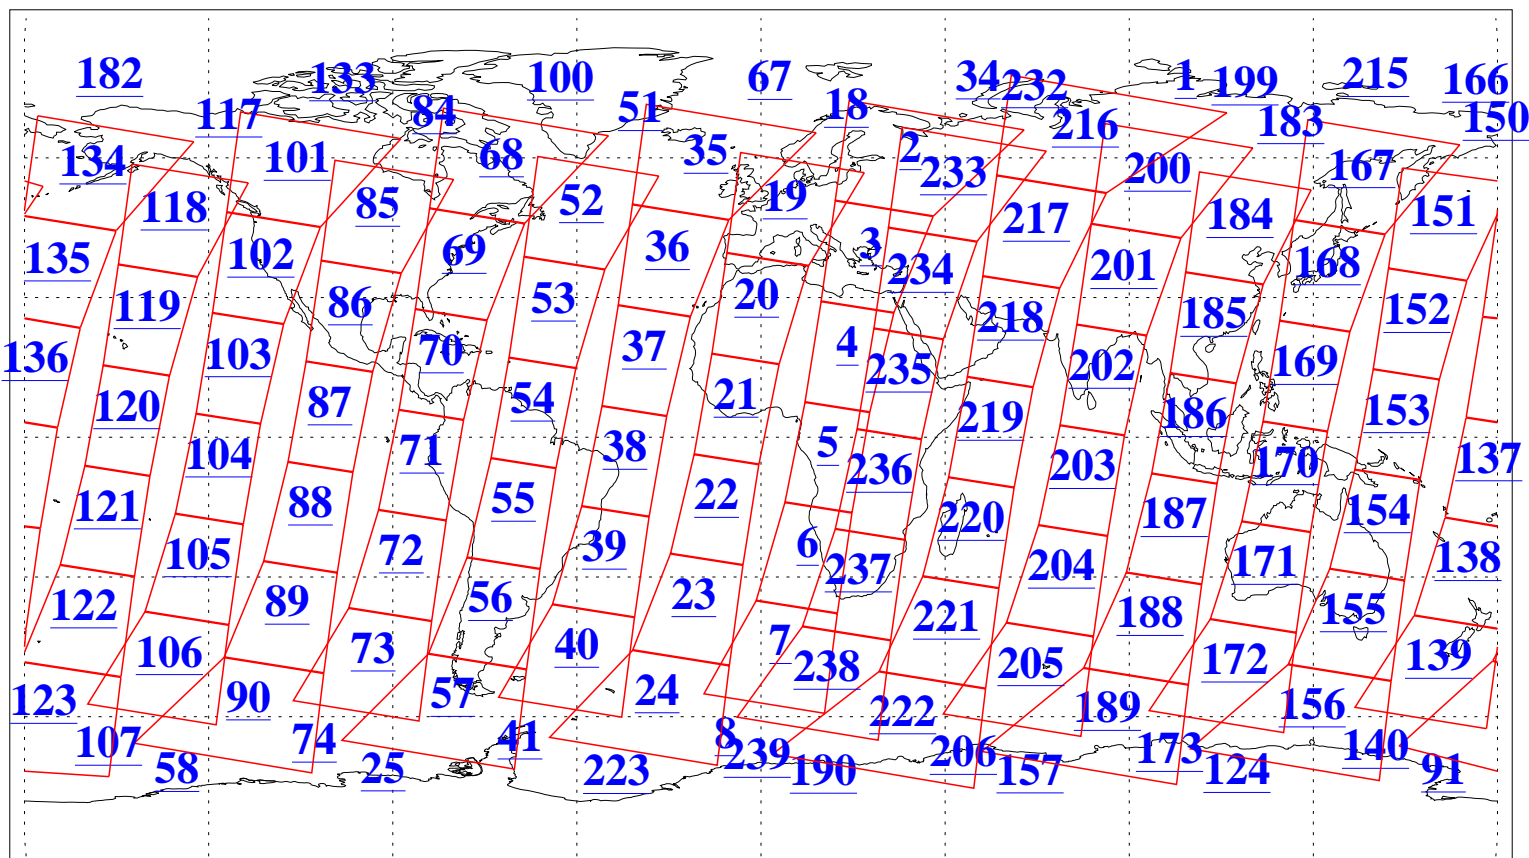

L1B Availability
AMSU Granules: 240
HSB Granules: 0
AIRS Granules: 240

15 Mar 2009
DoY 74
Aqua Day 2507
Granules: 1 to 120

Granules: 121 to 240

Legend: AMSU Available, HSB Available, AIRS Available

L1B Availability
AMSU Granules: 240
HSB Granules: 0
AIRS Granules: 240

15 Mar 2009
DoY 74
Aqua Day 2507
Ascending Granules

Descending Granules

Legend: AMSU Available, HSB Available, AIRS Available

L1B Availability
 AMSU Granules: 240
 HSB Granules: 0
 AIRS Granules: 240

15 Mar 2009
 DoY 74
 Aqua Day 2507

Northern Hemisphere Granules

Southern Hemisphere Granules

Legend: AMSU Available, HSB Available, AIRS Available