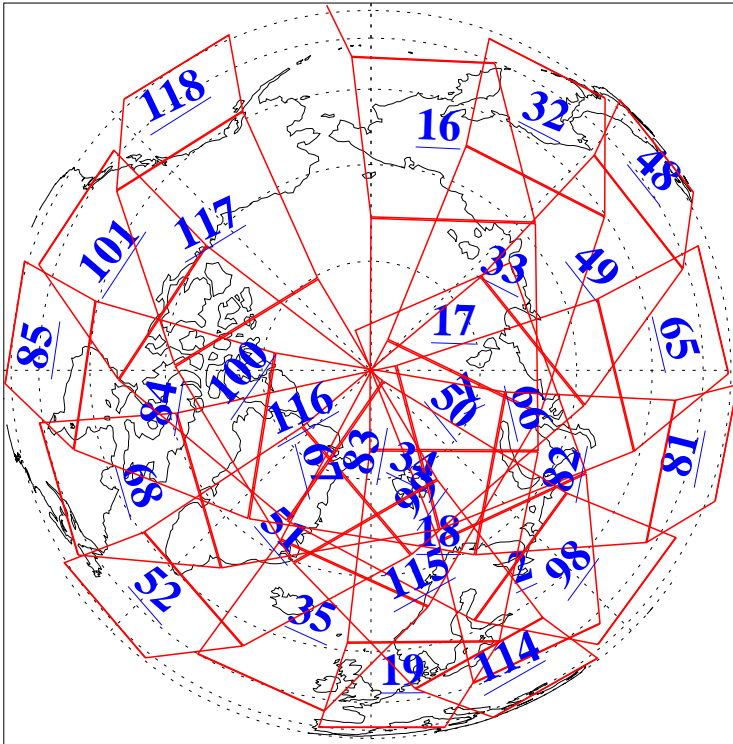

L1B Availability
AMSU Granules: 240
HSB Granules: 0
AIRS Granules: 240

15 Mar 2009
DoY 74
Aqua Day 2507
Granules: 1 to 120

Granules: 121 to 240

Legend: AMSU Available, HSB Available, AIRS Available

L1B Availability
AMSU Granules: 240
HSB Granules: 0
AIRS Granules: 240

15 Mar 2009
DoY 74
Aqua Day 2507
Ascending Granules

Descending Granules

Legend: AMSU Available, HSB Available, AIRS Available

L1B Availability
 AMSU Granules: 240
 HSB Granules: 0
 AIRS Granules: 240

15 Mar 2009
 DoY 74
 Aqua Day 2507

Northern Hemisphere Granules

Southern Hemisphere Granules

Legend: AMSU Available, HSB Available, AIRS Available