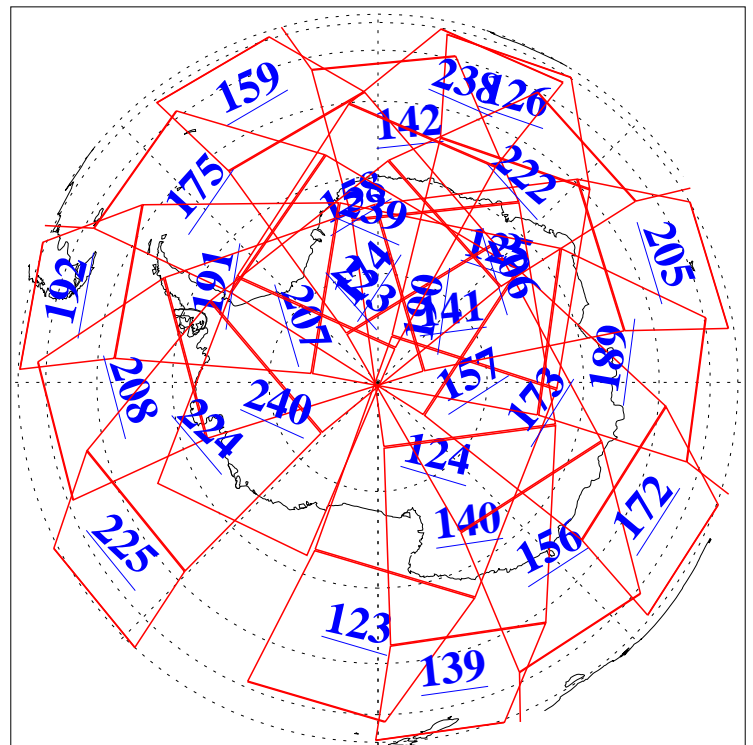

L1B Availability
AMSU Granules: 240
HSB Granules: 0
AIRS Granules: 240

15 Mar 2009
DoY 74
Aqua Day 2507
Granules: 1 to 120

Granules: 121 to 240

Legend: AMSU Available, HSB Available, AIRS Available

L1B Availability
AMSU Granules: 240
HSB Granules: 0
AIRS Granules: 240

15 Mar 2009
DoY 74
Aqua Day 2507
Ascending Granules

Descending Granules

Legend: AMSU Available, HSB Available, AIRS Available

L1B Availability
 AMSU Granules: 240
 HSB Granules: 0
 AIRS Granules: 240

15 Mar 2009
 DoY 74
 Aqua Day 2507

Northern Hemisphere Granules

Southern Hemisphere Granules

Legend: AMSU Available, HSB Available, AIRS Available