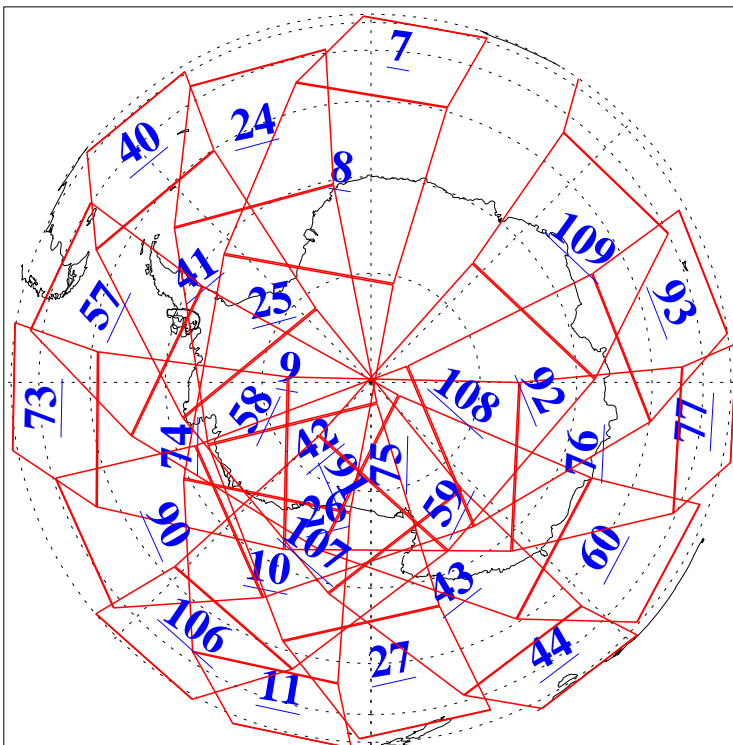

L1B Availability
AMSU Granules: 240
HSB Granules: 0
AIRS Granules: 240

15 Mar 2009
DoY 74
Aqua Day 2507
Granules: 1 to 120

Granules: 121 to 240

Legend: AMSU Available, HSB Available, AIRS Available

L1B Availability
AMSU Granules: 240
HSB Granules: 0
AIRS Granules: 240

15 Mar 2009
DoY 74
Aqua Day 2507
Ascending Granules

Descending Granules

Legend: AMSU Available, HSB Available, AIRS Available

L1B Availability
 AMSU Granules: 240
 HSB Granules: 0
 AIRS Granules: 240

15 Mar 2009
 DoY 74
 Aqua Day 2507

Northern Hemisphere Granules

Southern Hemisphere Granules

Legend: AMSU Available, HSB Available, AIRS Available