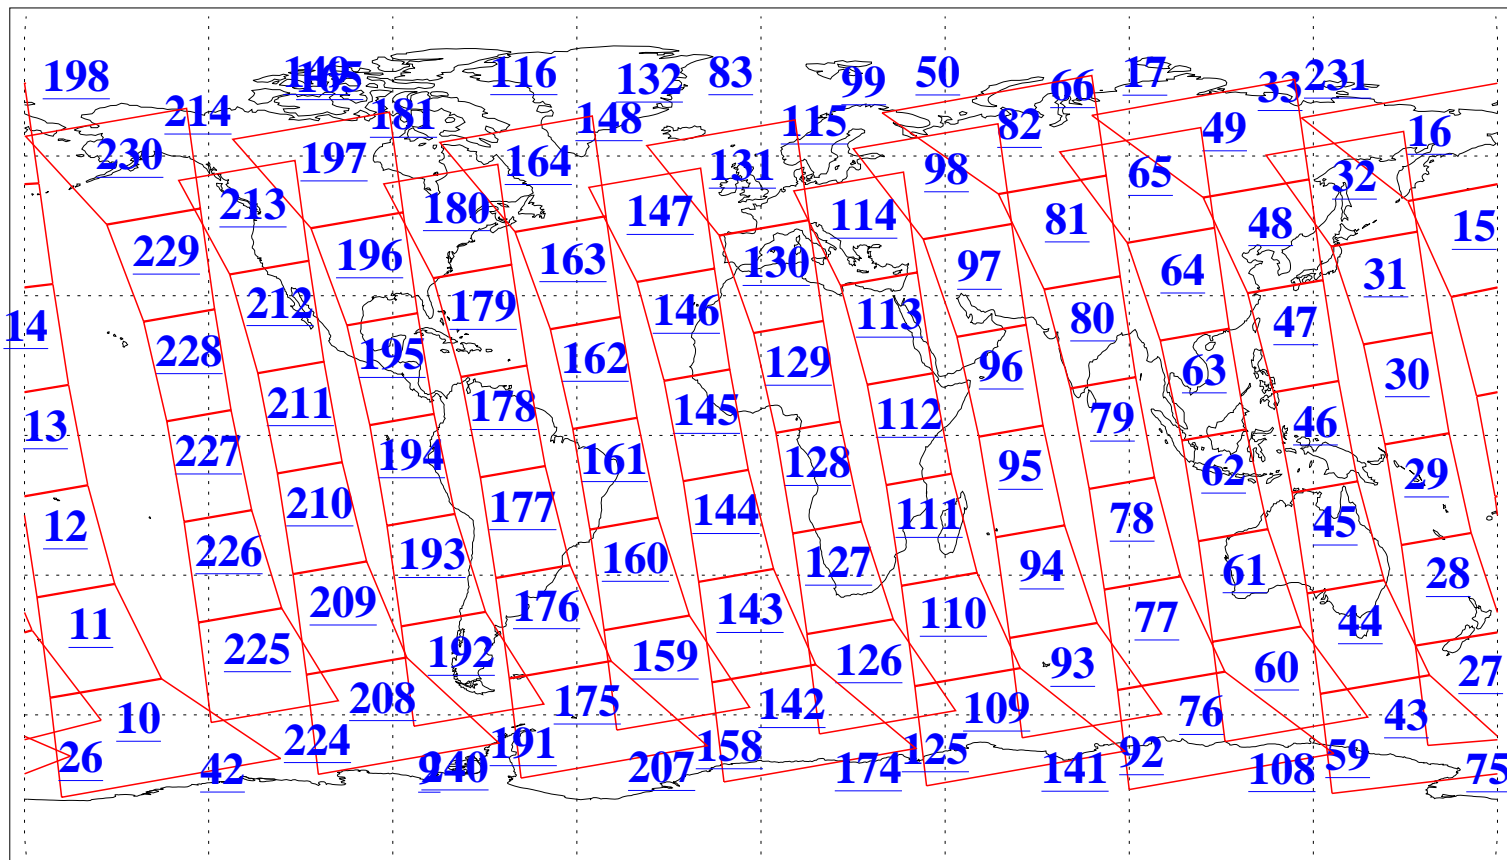

L1B Availability
AMSU Granules: 240
HSB Granules: 0
AIRS Granules: 240

15 Mar 2009
DoY 74
Aqua Day 2507
Granules: 1 to 120

Granules: 121 to 240

Legend: AMSU Available, HSB Available, AIRS Available

L1B Availability
AMSU Granules: 240
HSB Granules: 0
AIRS Granules: 240

15 Mar 2009
DoY 74
Aqua Day 2507
Ascending Granules

Descending Granules

Legend: AMSU Available, HSB Available, AIRS Available

L1B Availability
 AMSU Granules: 240
 HSB Granules: 0
 AIRS Granules: 240

15 Mar 2009
 DoY 74
 Aqua Day 2507

Northern Hemisphere Granules

Southern Hemisphere Granules

Legend: AMSU Available, HSB Available, AIRS Available