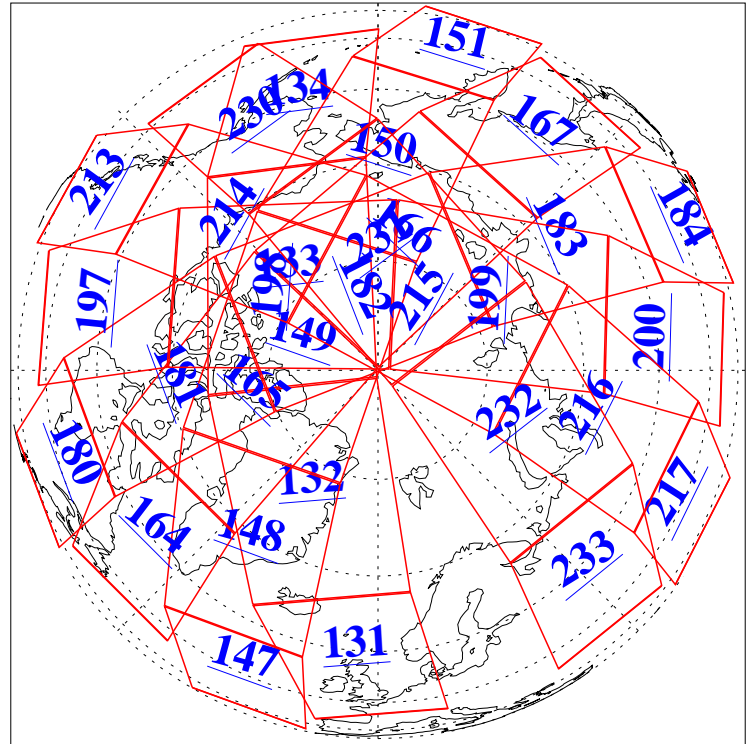

15 Mar 2009
DoY 74
Aqua Day 2507
Ascending Granules

Descending Granules

Legend: AMSU Available, HSB Available, AIRS Available

L1B Availability
 AMSU Granules: 240
 HSB Granules: 0
 AIRS Granules: 240

15 Mar 2009
 DoY 74
 Aqua Day 2507

Northern Hemisphere Granules

Southern Hemisphere Granules

Legend: AMSU Available, HSB Available, AIRS Available