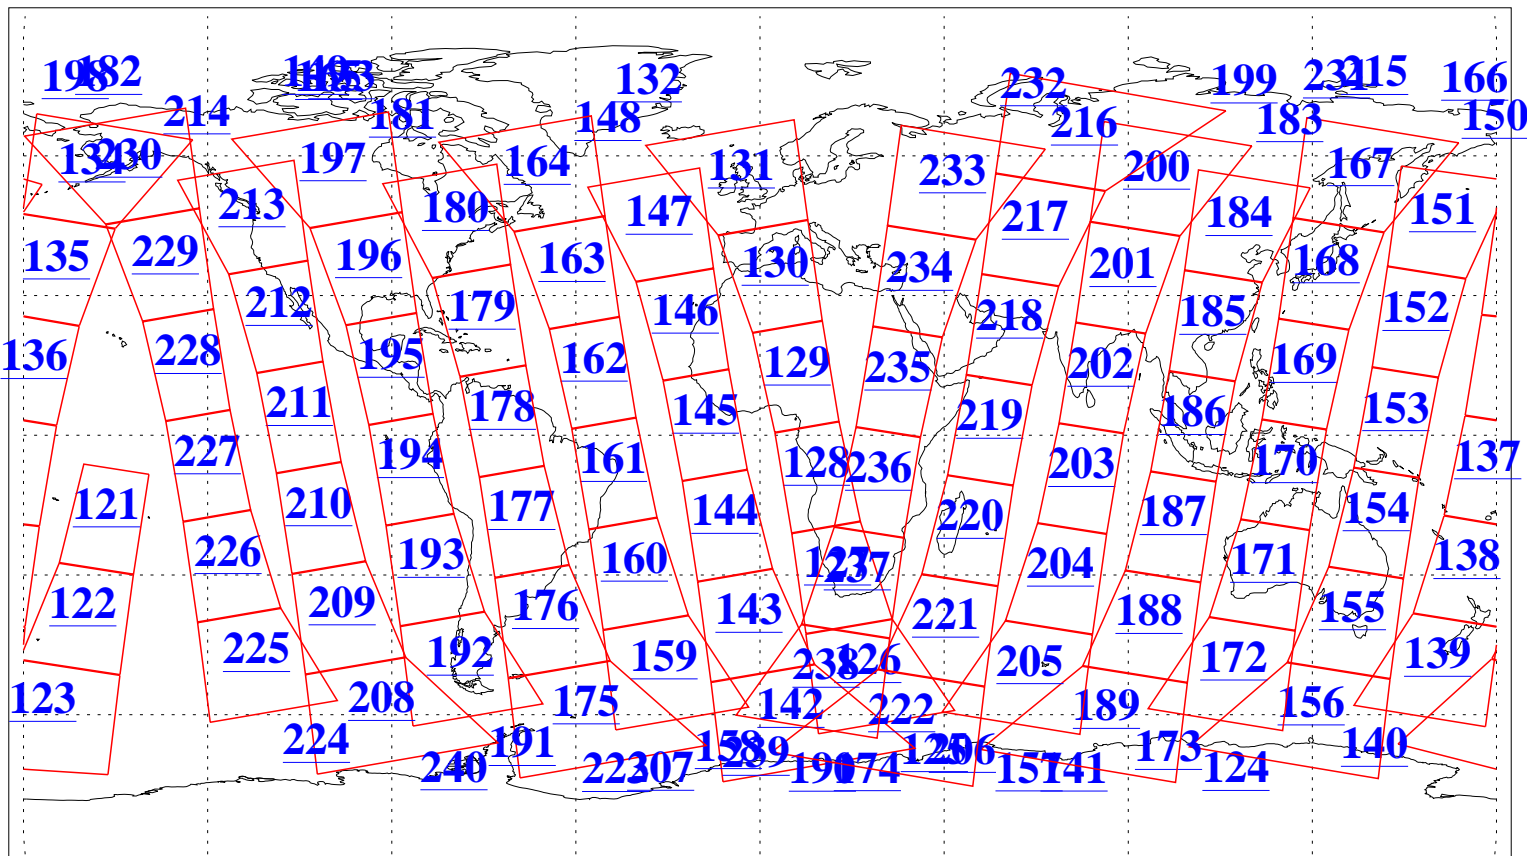

L1B Availability
AMSU Granules: 240
HSB Granules: 0
AIRS Granules: 240

15 Mar 2009
DoY 74
Aqua Day 2507
Granules: 1 to 120

Granules: 121 to 240

Legend: AMSU Available, HSB Available, AIRS Available

L1B Availability
AMSU Granules: 240
HSB Granules: 0
AIRS Granules: 240

15 Mar 2009
DoY 74
Aqua Day 2507
Ascending Granules

Descending Granules

Legend: AMSU Available, HSB Available, AIRS Available

L1B Availability
 AMSU Granules: 240
 HSB Granules: 0
 AIRS Granules: 240

15 Mar 2009
 DoY 74
 Aqua Day 2507

Northern Hemisphere Granules

Southern Hemisphere Granules

Legend: AMSU Available, HSB Available, AIRS Available