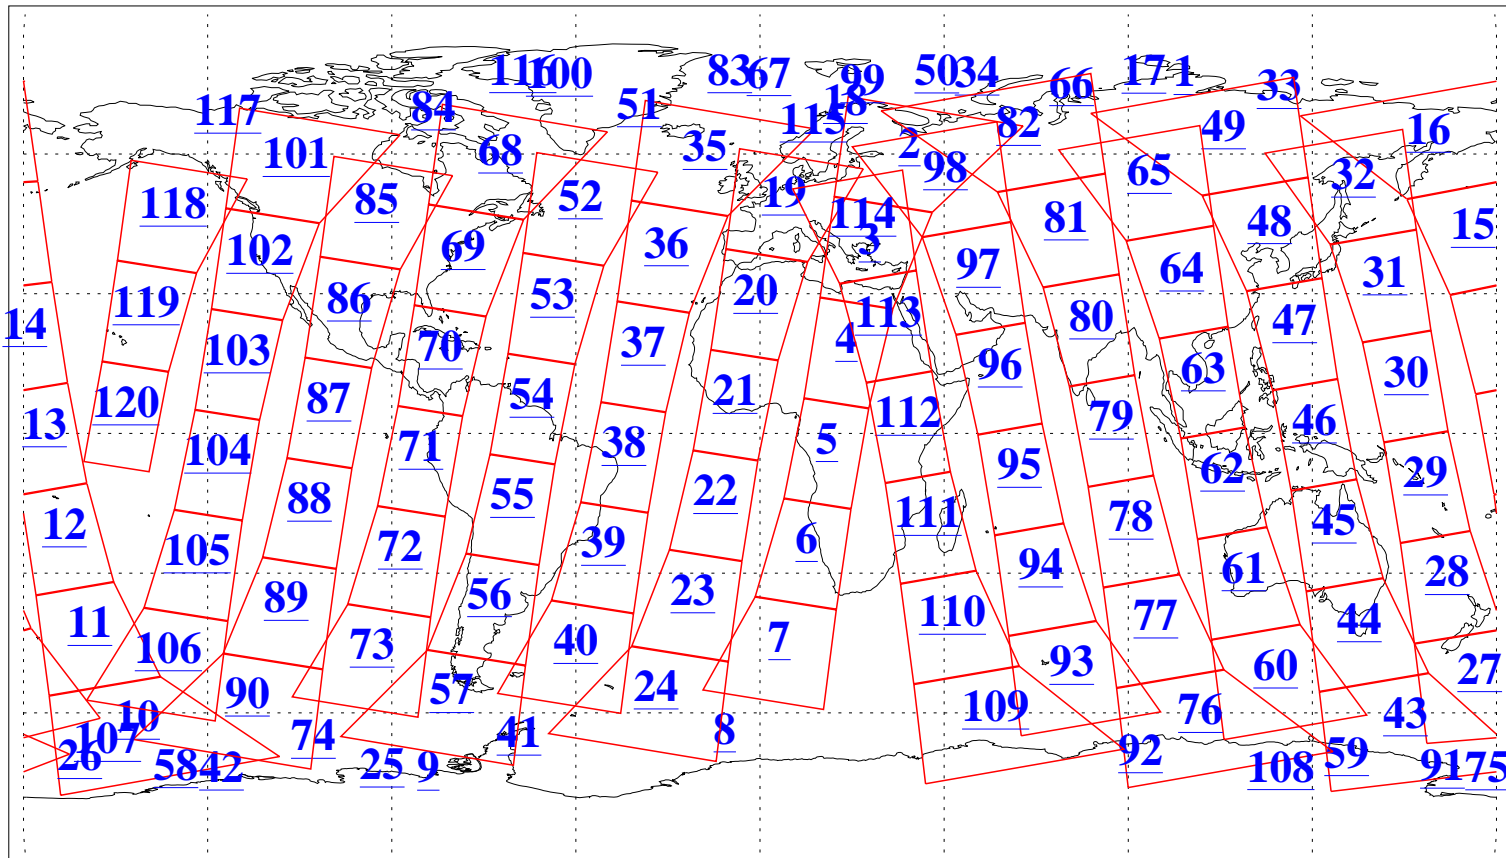

L1B Availability
AMSU Granules: 240
HSB Granules: 0
AIRS Granules: 240

15 Mar 2009
DoY 74
Aqua Day 2507
Granules: 1 to 120

Granules: 121 to 240

Legend: AMSU Available, HSB Available, AIRS Available

L1B Availability
AMSU Granules: 240
HSB Granules: 0
AIRS Granules: 240

15 Mar 2009
DoY 74
Aqua Day 2507
Ascending Granules

Descending Granules

Legend: AMSU Available, HSB Available, AIRS Available

L1B Availability
 AMSU Granules: 240
 HSB Granules: 0
 AIRS Granules: 240

15 Mar 2009
 DoY 74
 Aqua Day 2507

Northern Hemisphere Granules

Southern Hemisphere Granules

Legend: AMSU Available, HSB Available, AIRS Available