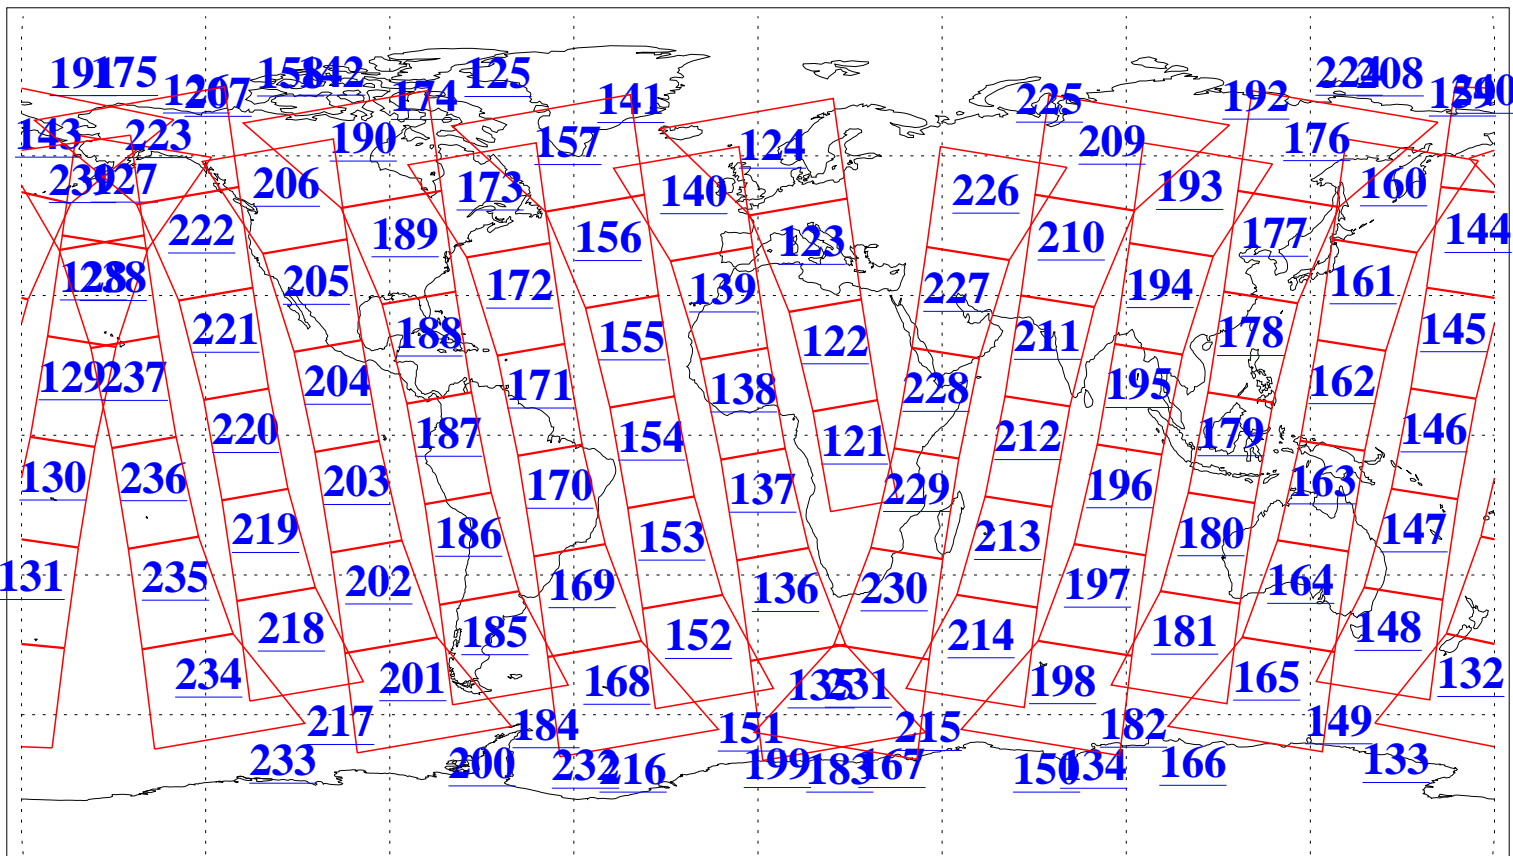

L1B Availability  
AMSU Granules: 240  
HSB Granules: 0  
AIRS Granules: 240

14 Mar 2009  
DoY 73  
Aqua Day 2506  
Granules: 1 to 120

Granules: 121 to 240

Legend: AMSU Available, HSB Available, AIRS Available

L1B Availability  
 AMSU Granules: 240  
 HSB Granules: 0  
 AIRS Granules: 240

14 Mar 2009  
 DoY 73  
 Aqua Day 2506  
 Ascending Granules

Descending Granules

Legend: AMSU Available, HSB Available, AIRS Available

L1B Availability  
 AMSU Granules: 240  
 HSB Granules: 0  
 AIRS Granules: 240

14 Mar 2009  
 DoY 73  
 Aqua Day 2506

Northern Hemisphere Granules

Southern Hemisphere Granules

Legend: AMSU Available, HSB Available, AIRS Available