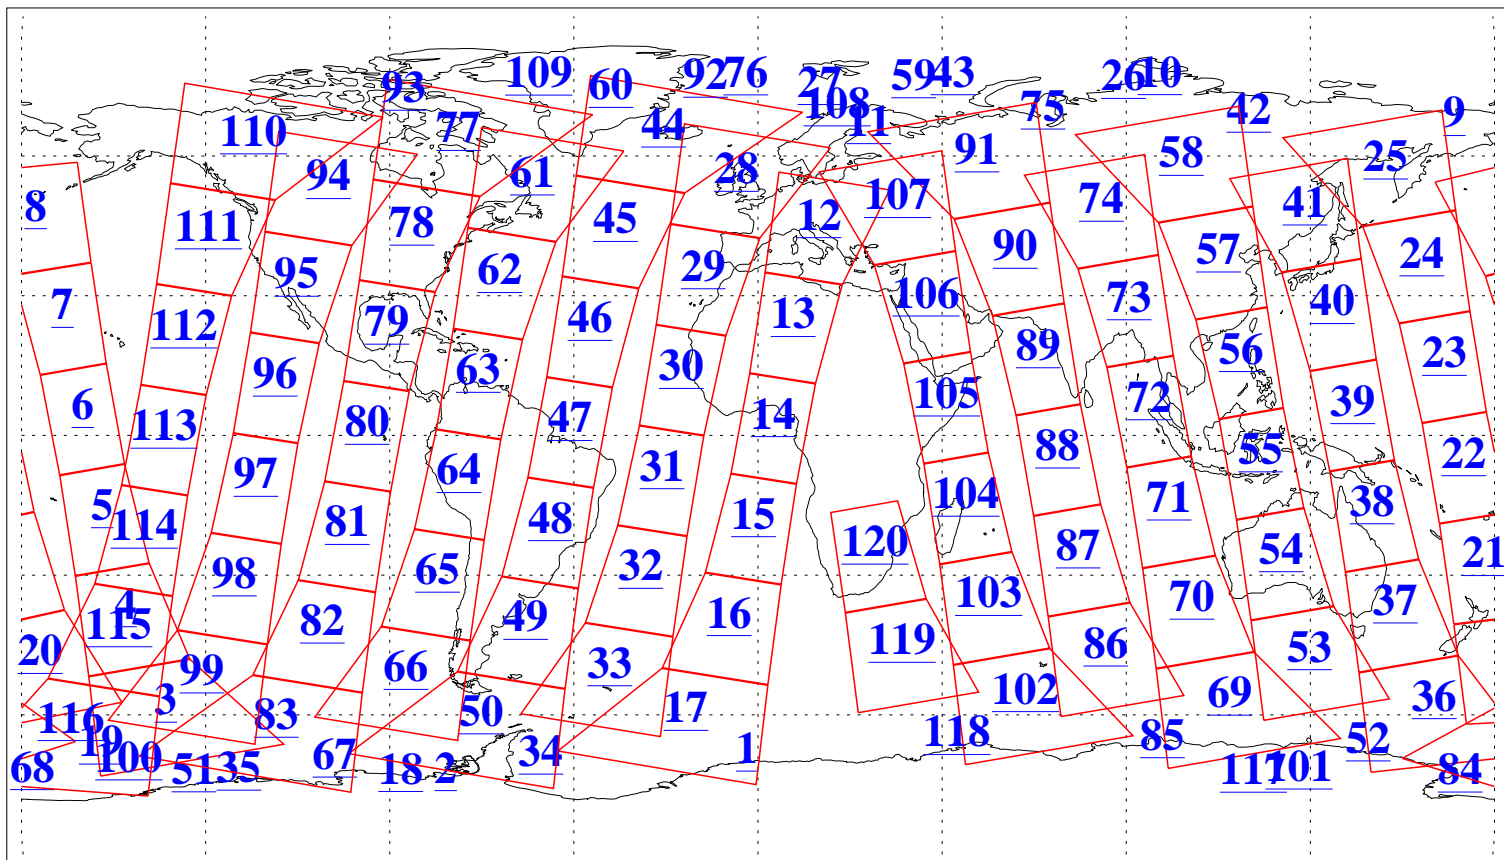

L1B Availability  
AMSU Granules: 240  
HSB Granules: 0  
AIRS Granules: 240

14 Mar 2009  
DoY 73  
Aqua Day 2506  
Granules: 1 to 120

Granules: 121 to 240

Legend: AMSU Available, HSB Available, AIRS Available

L1B Availability  
 AMSU Granules: 240  
 HSB Granules: 0  
 AIRS Granules: 240

14 Mar 2009  
 DoY 73  
 Aqua Day 2506  
 Ascending Granules

Descending Granules

Legend: AMSU Available, HSB Available, AIRS Available

L1B Availability  
 AMSU Granules: 240  
 HSB Granules: 0  
 AIRS Granules: 240

14 Mar 2009  
 DoY 73  
 Aqua Day 2506

Northern Hemisphere Granules

Southern Hemisphere Granules

Legend: AMSU Available, HSB Available, AIRS Available