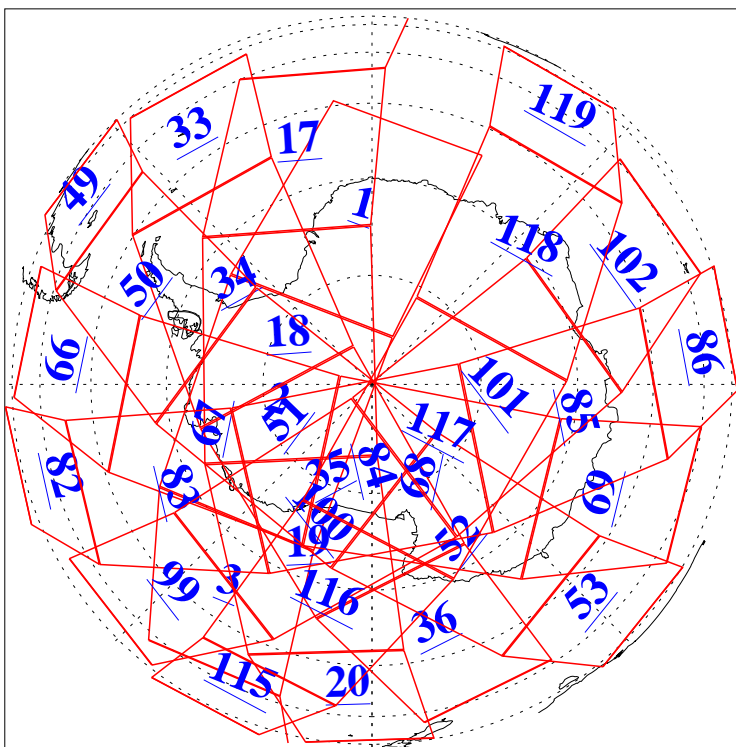

L1B Availability  
AMSU Granules: 240  
HSB Granules: 0  
AIRS Granules: 240

14 Mar 2009  
DoY 73  
Aqua Day 2506  
Granules: 1 to 120

Granules: 121 to 240

Legend: AMSU Available, HSB Available, AIRS Available

L1B Availability  
 AMSU Granules: 240  
 HSB Granules: 0  
 AIRS Granules: 240

14 Mar 2009  
 DoY 73  
 Aqua Day 2506  
 Ascending Granules

Descending Granules

Legend: AMSU Available, HSB Available, AIRS Available

L1B Availability  
 AMSU Granules: 240  
 HSB Granules: 0  
 AIRS Granules: 240

14 Mar 2009  
 DoY 73  
 Aqua Day 2506

Northern Hemisphere Granules

Southern Hemisphere Granules

Legend: AMSU Available, HSB Available, AIRS Available