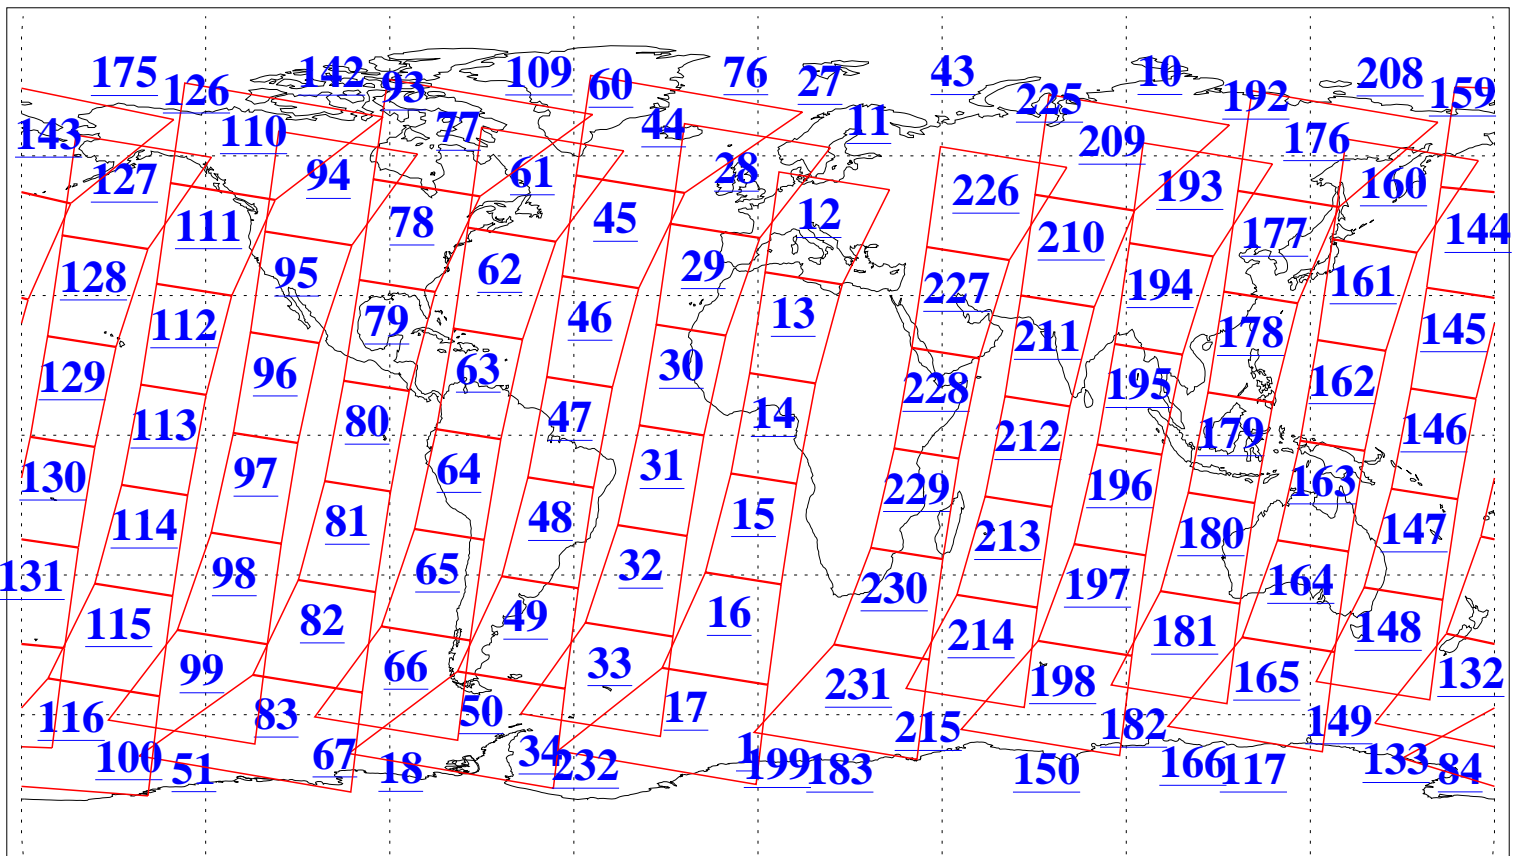

L1B Availability  
AMSU Granules: 240  
HSB Granules: 0  
AIRS Granules: 240

14 Mar 2009  
DoY 73  
Aqua Day 2506  
Granules: 1 to 120

Granules: 121 to 240

Legend: AMSU Available, HSB Available, AIRS Available

L1B Availability  
 AMSU Granules: 240  
 HSB Granules: 0  
 AIRS Granules: 240

14 Mar 2009  
 DoY 73  
 Aqua Day 2506  
 Ascending Granules

Descending Granules

Legend: AMSU Available, HSB Available, AIRS Available

L1B Availability  
 AMSU Granules: 240  
 HSB Granules: 0  
 AIRS Granules: 240

14 Mar 2009  
 DoY 73  
 Aqua Day 2506

Northern Hemisphere Granules

Southern Hemisphere Granules

Legend: AMSU Available, HSB Available, AIRS Available