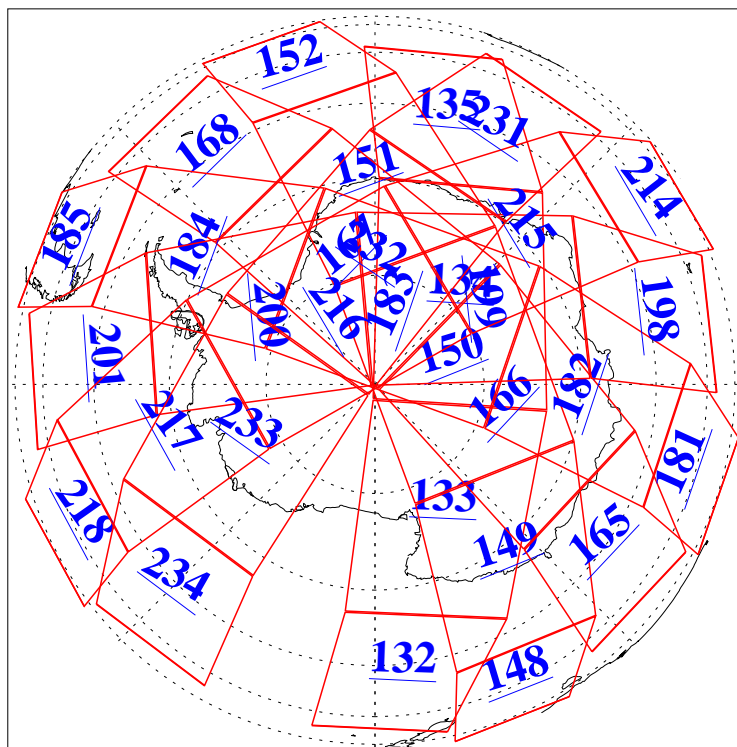

L1B Availability  
AMSU Granules: 240  
HSB Granules: 0  
AIRS Granules: 240

14 Mar 2009  
DoY 73  
Aqua Day 2506  
Granules: 1 to 120

Granules: 121 to 240

Legend: AMSU Available, HSB Available, AIRS Available

L1B Availability  
 AMSU Granules: 240  
 HSB Granules: 0  
 AIRS Granules: 240

14 Mar 2009  
 DoY 73  
 Aqua Day 2506  
 Ascending Granules

Descending Granules

Legend: AMSU Available, HSB Available, AIRS Available

L1B Availability  
 AMSU Granules: 240  
 HSB Granules: 0  
 AIRS Granules: 240

14 Mar 2009  
 DoY 73  
 Aqua Day 2506

Northern Hemisphere Granules

Southern Hemisphere Granules

Legend: AMSU Available, HSB Available, AIRS Available