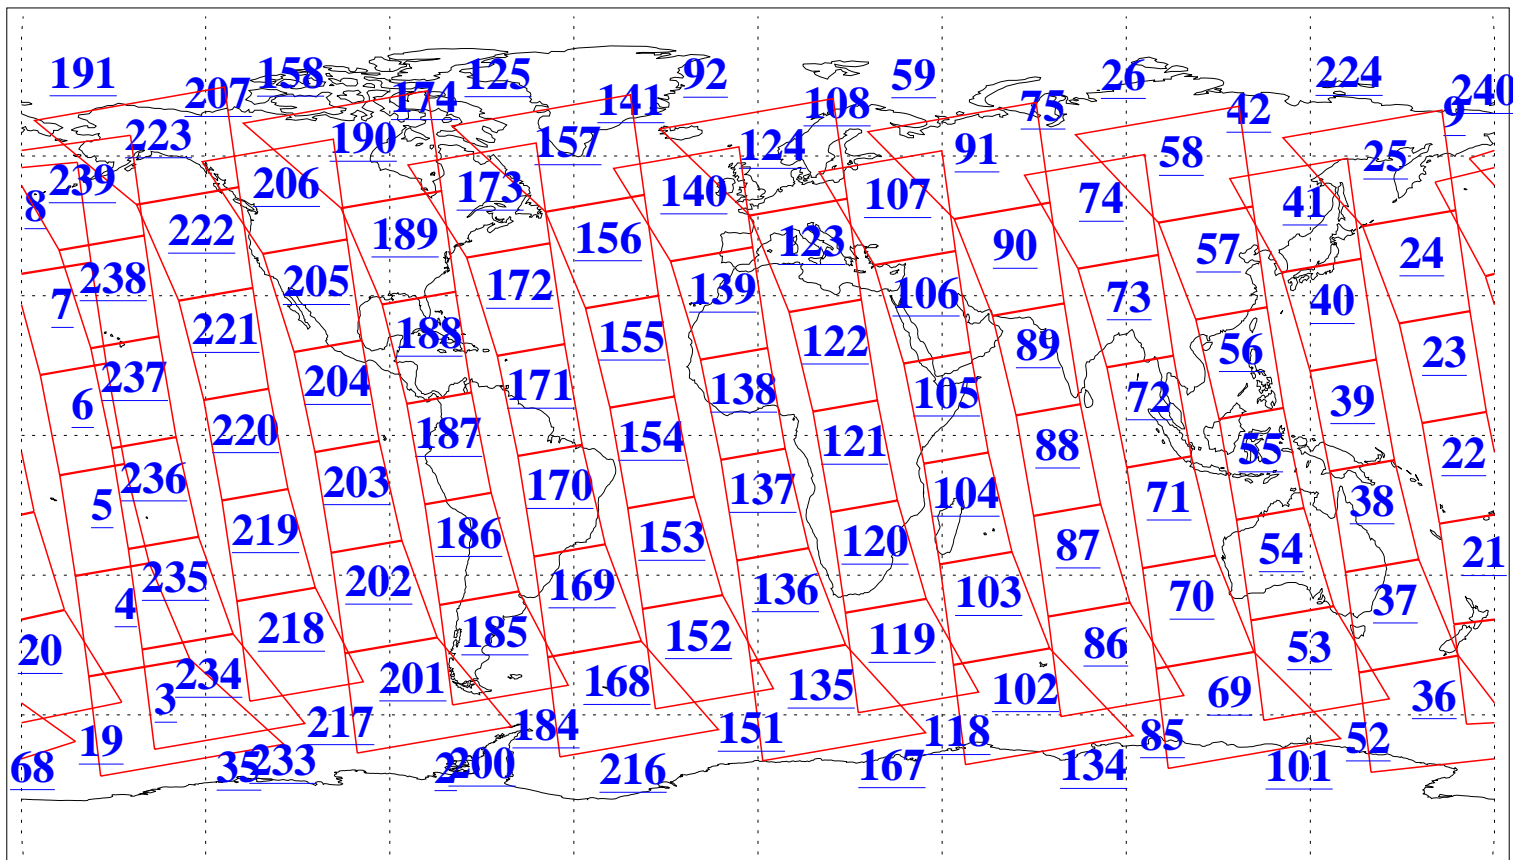

L1B Availability  
AMSU Granules: 240  
HSB Granules: 0  
AIRS Granules: 240

14 Mar 2009  
DoY 73  
Aqua Day 2506  
Granules: 1 to 120

Granules: 121 to 240

Legend: AMSU Available, HSB Available, AIRS Available

L1B Availability  
 AMSU Granules: 240  
 HSB Granules: 0  
 AIRS Granules: 240

14 Mar 2009  
 DoY 73  
 Aqua Day 2506  
 Ascending Granules

Descending Granules

Legend: AMSU Available, HSB Available, AIRS Available

L1B Availability  
 AMSU Granules: 240  
 HSB Granules: 0  
 AIRS Granules: 240

14 Mar 2009  
 DoY 73  
 Aqua Day 2506

Northern Hemisphere Granules

Southern Hemisphere Granules

Legend: AMSU Available, HSB Available, AIRS Available