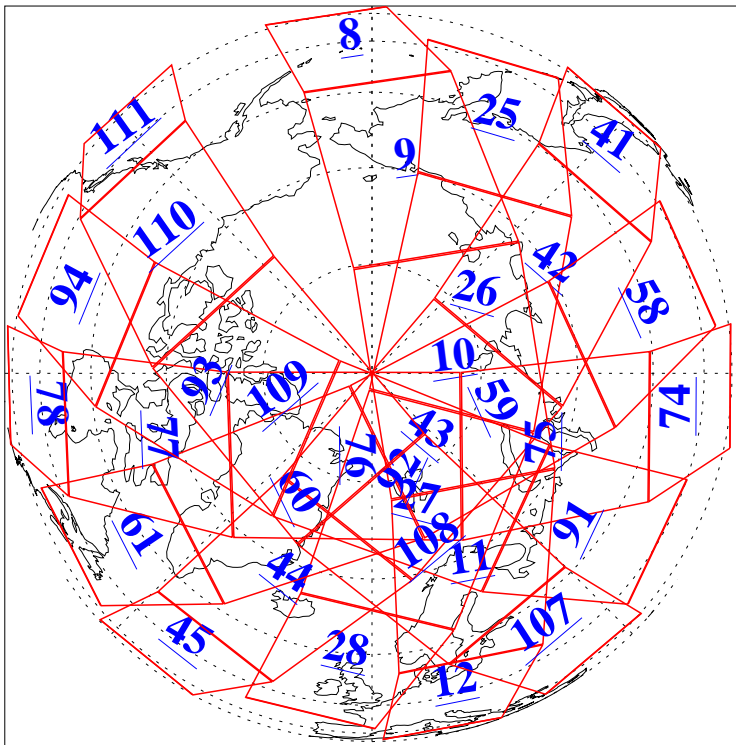

L1B Availability  
AMSU Granules: 240  
HSB Granules: 0  
AIRS Granules: 240

14 Mar 2009  
DoY 73  
Aqua Day 2506  
Granules: 1 to 120

Granules: 121 to 240

Legend: AMSU Available, HSB Available, AIRS Available

L1B Availability  
 AMSU Granules: 240  
 HSB Granules: 0  
 AIRS Granules: 240

14 Mar 2009  
 DoY 73  
 Aqua Day 2506  
 Ascending Granules

Descending Granules

Legend: AMSU Available, HSB Available, AIRS Available

L1B Availability  
 AMSU Granules: 240  
 HSB Granules: 0  
 AIRS Granules: 240

14 Mar 2009  
 DoY 73  
 Aqua Day 2506

Northern Hemisphere Granules

Southern Hemisphere Granules

Legend: AMSU Available, HSB Available, AIRS Available