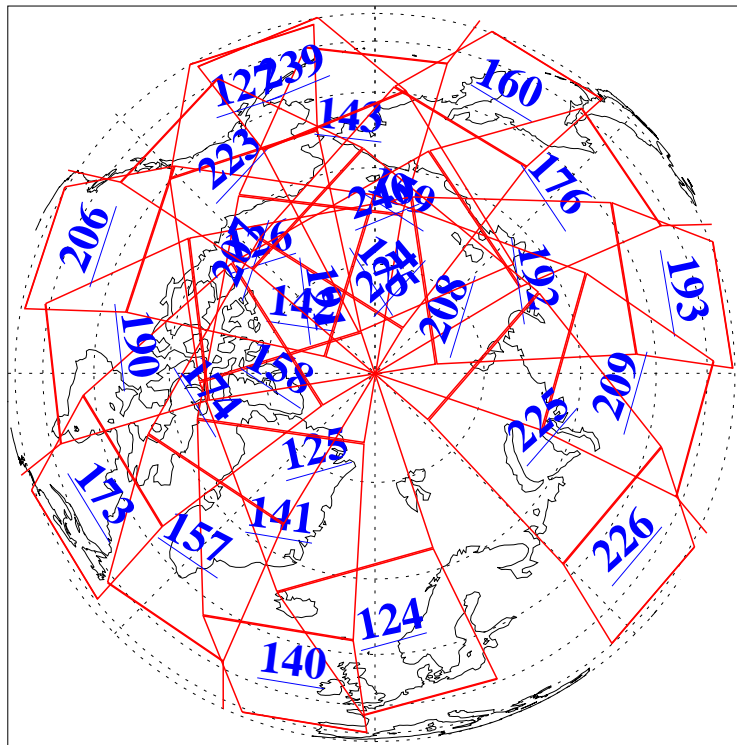

L1B Availability  
AMSU Granules: 240  
HSB Granules: 0  
AIRS Granules: 240

14 Mar 2009  
DoY 73  
Aqua Day 2506  
Granules: 1 to 120

Granules: 121 to 240

Legend: AMSU Available, HSB Available, AIRS Available

L1B Availability  
 AMSU Granules: 240  
 HSB Granules: 0  
 AIRS Granules: 240

14 Mar 2009  
 DoY 73  
 Aqua Day 2506  
 Ascending Granules

Descending Granules

Legend: AMSU Available, HSB Available, AIRS Available

L1B Availability  
 AMSU Granules: 240  
 HSB Granules: 0  
 AIRS Granules: 240

14 Mar 2009  
 DoY 73  
 Aqua Day 2506

Northern Hemisphere Granules

Southern Hemisphere Granules

Legend: AMSU Available, HSB Available, AIRS Available