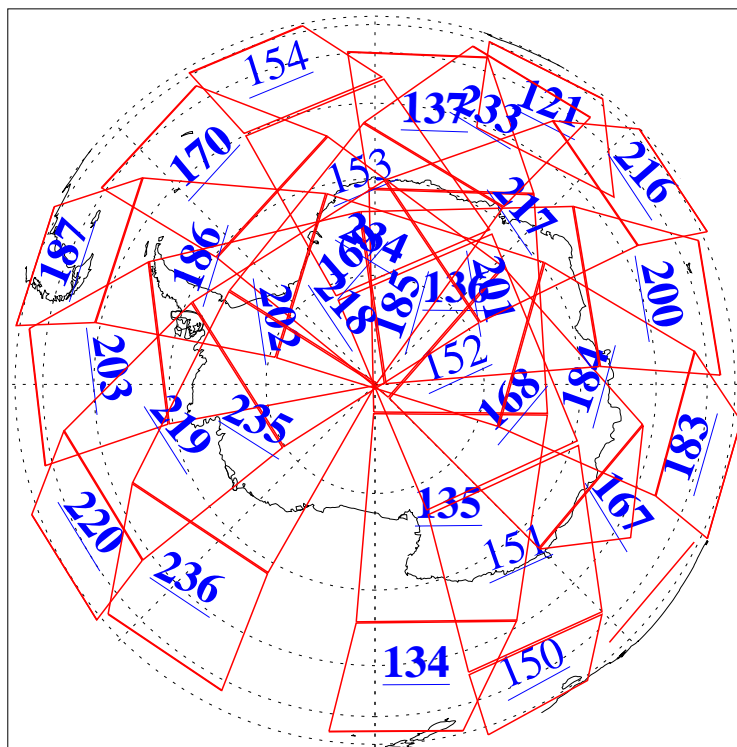

L1B Availability
AMSU Granules: 240
HSB Granules: 0
AIRS Granules: 213

12 Mar 2009
DoY 71
Aqua Day 2504
Granules: 1 to 120

Granules: 121 to 240

Legend: AMSU Available, HSB Available, AIRS Available

L1B Availability
AMSU Granules: 240
HSB Granules: 0
AIRS Granules: 213

12 Mar 2009
DoY 71
Aqua Day 2504
Ascending Granules

Descending Granules

Legend: AMSU Available, HSB Available, AIRS Available

L1B Availability
 AMSU Granules: 240
 HSB Granules: 0
 AIRS Granules: 213

12 Mar 2009
 DoY 71
 Aqua Day 2504

Northern Hemisphere Granules

Southern Hemisphere Granules

Legend: AMSU Available, HSB Available, AIRS Available