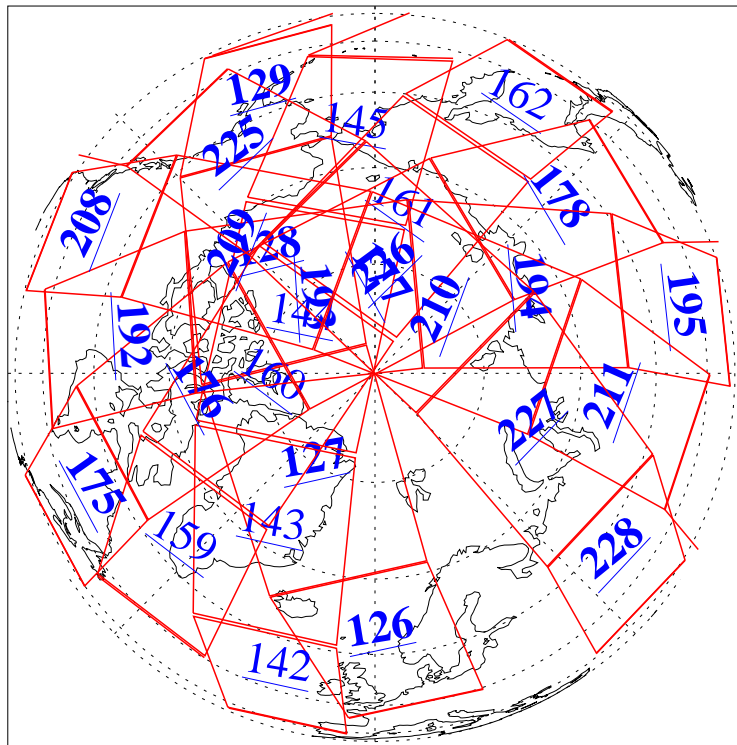

L1B Availability
AMSU Granules: 240
HSB Granules: 0
AIRS Granules: 213

12 Mar 2009
DoY 71
Aqua Day 2504
Granules: 1 to 120

Granules: 121 to 240

Legend: AMSU Available, HSB Available, AIRS Available

L1B Availability
AMSU Granules: 240
HSB Granules: 0
AIRS Granules: 213

12 Mar 2009
DoY 71
Aqua Day 2504
Ascending Granules

Descending Granules

Legend: AMSU Available, HSB Available, AIRS Available

L1B Availability
 AMSU Granules: 240
 HSB Granules: 0
 AIRS Granules: 213

12 Mar 2009
 DoY 71
 Aqua Day 2504

Northern Hemisphere Granules

Southern Hemisphere Granules

Legend: AMSU Available, HSB Available, AIRS Available