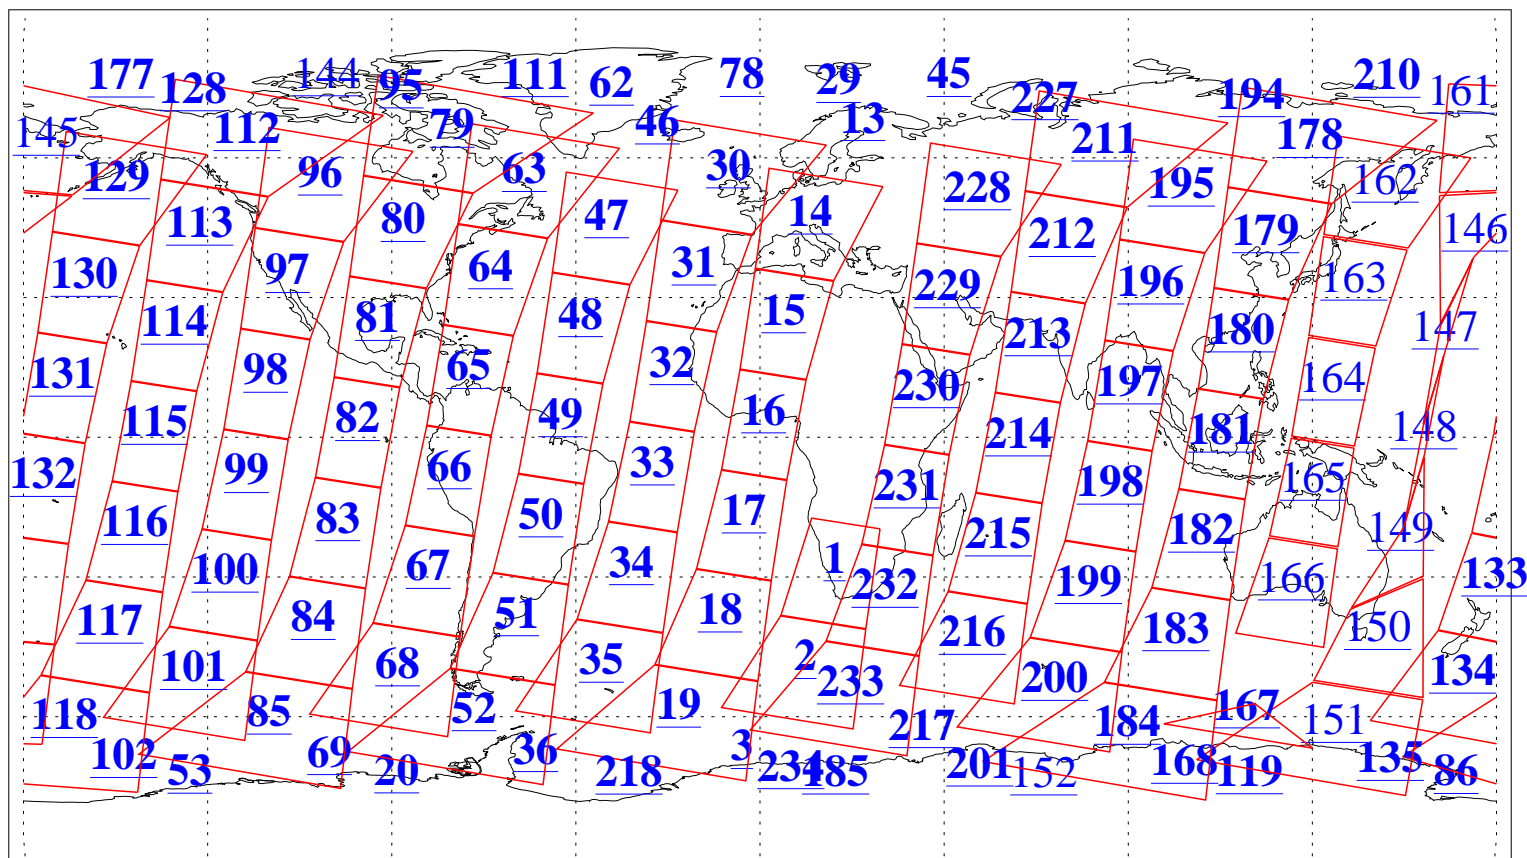

L1B Availability
AMSU Granules: 240
HSB Granules: 0
AIRS Granules: 213

12 Mar 2009
DoY 71
Aqua Day 2504
Granules: 1 to 120

Granules: 121 to 240

Legend: AMSU Available, HSB Available, AIRS Available

L1B Availability
AMSU Granules: 240
HSB Granules: 0
AIRS Granules: 213

12 Mar 2009
DoY 71
Aqua Day 2504
Ascending Granules

Descending Granules

Legend: AMSU Available, HSB Available, AIRS Available

L1B Availability
 AMSU Granules: 240
 HSB Granules: 0
 AIRS Granules: 213

12 Mar 2009
 DoY 71
 Aqua Day 2504

Northern Hemisphere Granules

Southern Hemisphere Granules

Legend: AMSU Available, HSB Available, AIRS Available