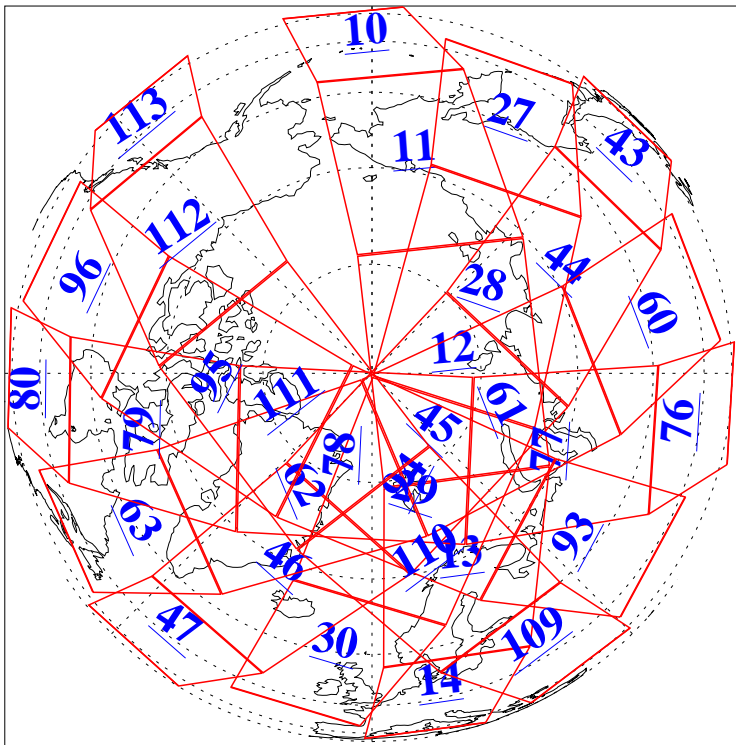

L1B Availability
AMSU Granules: 240
HSB Granules: 0
AIRS Granules: 213

12 Mar 2009
DoY 71
Aqua Day 2504
Granules: 1 to 120

Granules: 121 to 240

Legend: AMSU Available, HSB Available, AIRS Available

L1B Availability
AMSU Granules: 240
HSB Granules: 0
AIRS Granules: 213

12 Mar 2009
DoY 71
Aqua Day 2504
Ascending Granules

Descending Granules

Legend: AMSU Available, HSB Available, AIRS Available

L1B Availability
 AMSU Granules: 240
 HSB Granules: 0
 AIRS Granules: 213

12 Mar 2009
 DoY 71
 Aqua Day 2504

Northern Hemisphere Granules

Southern Hemisphere Granules

Legend: AMSU Available, HSB Available, AIRS Available