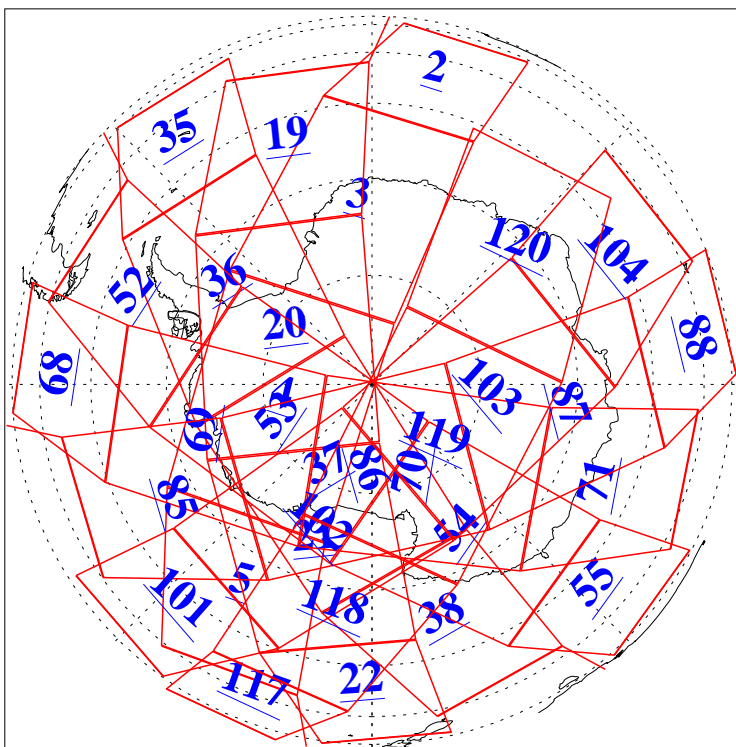

12 Mar 2009
DoY 71
Aqua Day 2504
Ascending Granules

Descending Granules

Legend: AMSU Available, HSB Available, AIRS Available

L1B Availability
 AMSU Granules: 240
 HSB Granules: 0
 AIRS Granules: 213

12 Mar 2009
 DoY 71
 Aqua Day 2504

Northern Hemisphere Granules

Southern Hemisphere Granules

Legend: AMSU Available, HSB Available, AIRS Available