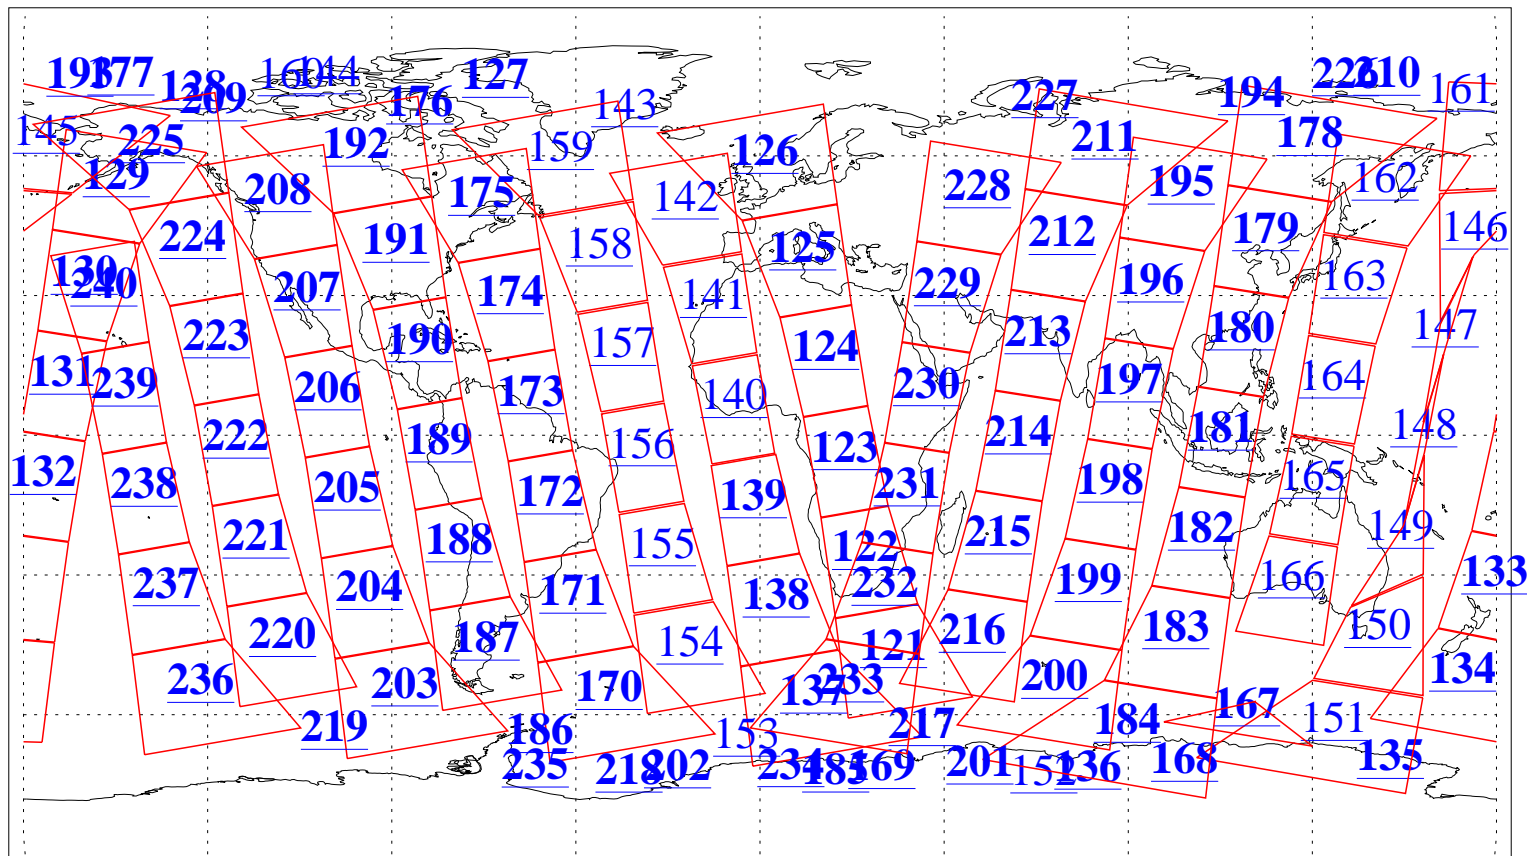

L1B Availability
AMSU Granules: 240
HSB Granules: 0
AIRS Granules: 213

12 Mar 2009
DoY 71
Aqua Day 2504
Granules: 1 to 120

Granules: 121 to 240

Legend: AMSU Available, HSB Available, AIRS Available

L1B Availability
AMSU Granules: 240
HSB Granules: 0
AIRS Granules: 213

12 Mar 2009
DoY 71
Aqua Day 2504
Ascending Granules

Descending Granules

Legend: AMSU Available, HSB Available, AIRS Available

L1B Availability
 AMSU Granules: 240
 HSB Granules: 0
 AIRS Granules: 213

12 Mar 2009
 DoY 71
 Aqua Day 2504