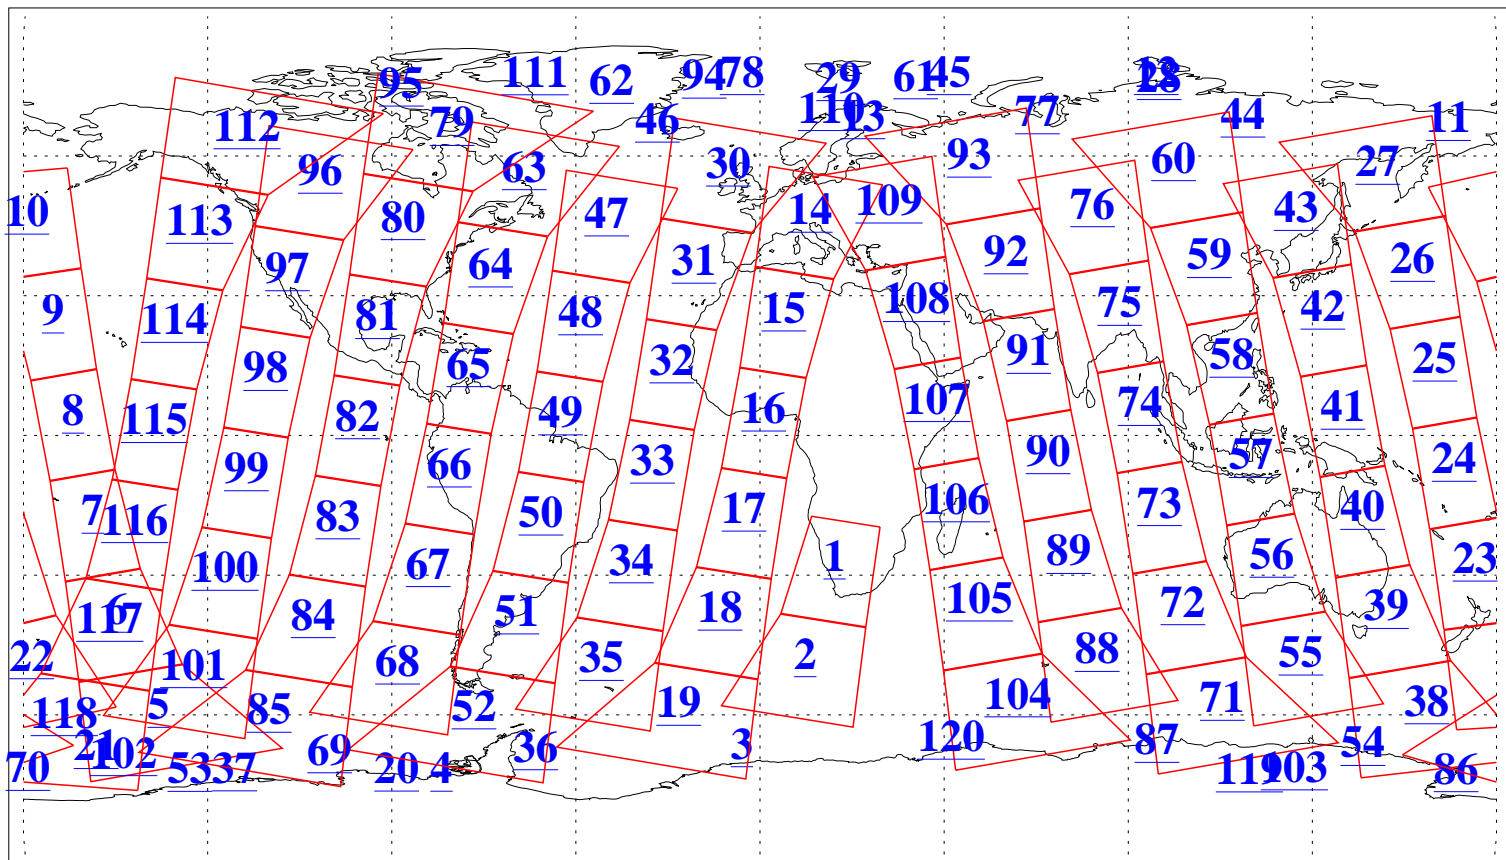

L1B Availability
AMSU Granules: 240
HSB Granules: 0
AIRS Granules: 213

12 Mar 2009
DoY 71
Aqua Day 2504
Granules: 1 to 120

Granules: 121 to 240

Legend: AMSU Available, HSB Available, AIRS Available

L1B Availability
AMSU Granules: 240
HSB Granules: 0
AIRS Granules: 213

12 Mar 2009
DoY 71
Aqua Day 2504
Ascending Granules

Descending Granules

Legend: AMSU Available, HSB Available, AIRS Available

L1B Availability
 AMSU Granules: 240
 HSB Granules: 0
 AIRS Granules: 213

12 Mar 2009
 DoY 71
 Aqua Day 2504

Northern Hemisphere Granules

Southern Hemisphere Granules

Legend: AMSU Available, HSB Available, AIRS Available