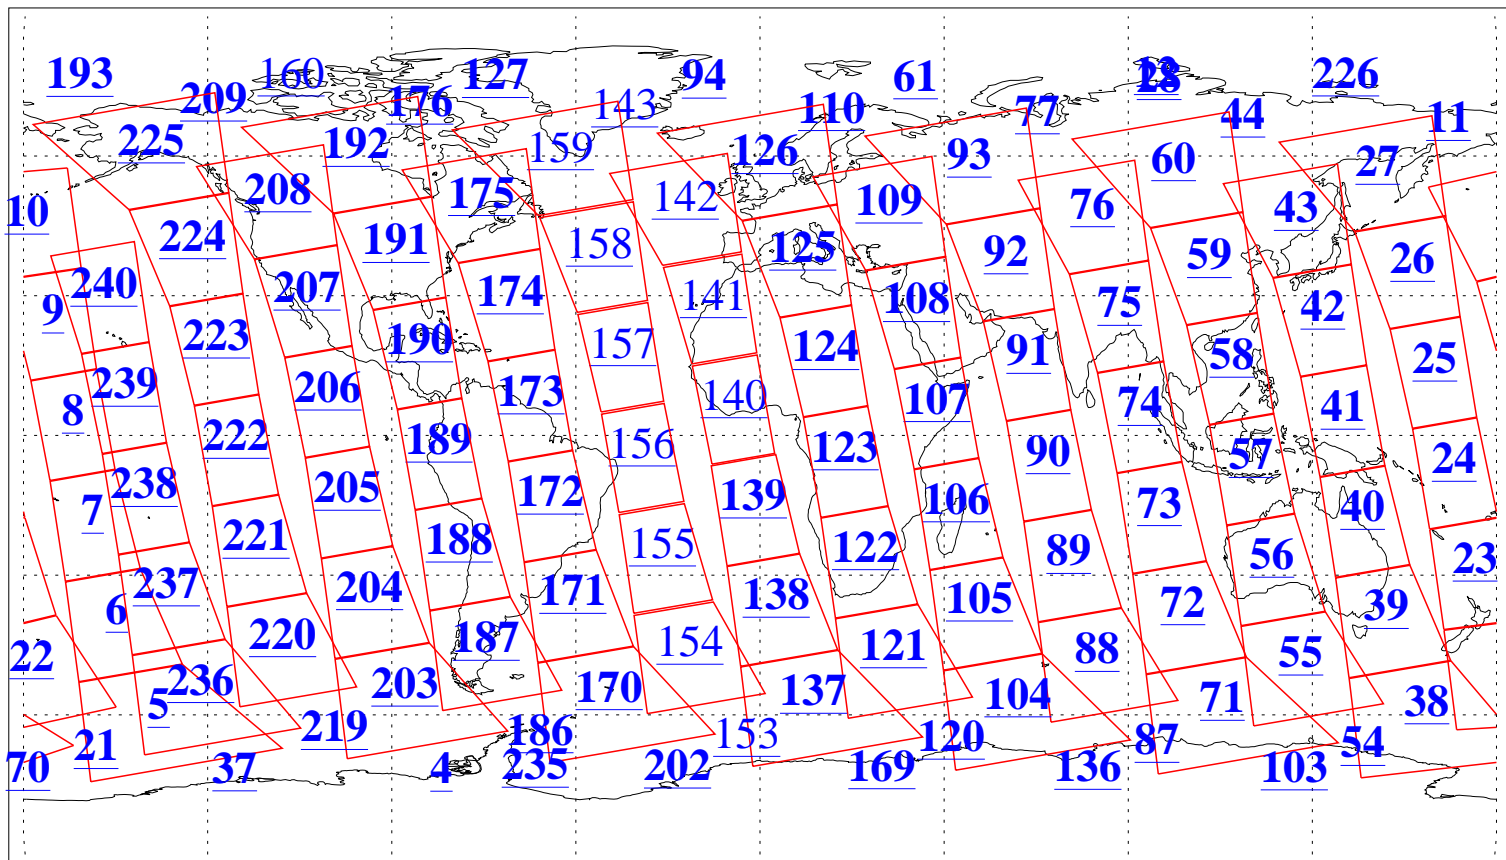

L1B Availability
AMSU Granules: 240
HSB Granules: 0
AIRS Granules: 213

12 Mar 2009
DoY 71
Aqua Day 2504
Granules: 1 to 120

Granules: 121 to 240

Legend: AMSU Available, HSB Available, AIRS Available

L1B Availability
AMSU Granules: 240
HSB Granules: 0
AIRS Granules: 213

12 Mar 2009
DoY 71
Aqua Day 2504
Ascending Granules

Descending Granules

Legend: AMSU Available, HSB Available, AIRS Available

L1B Availability
 AMSU Granules: 240
 HSB Granules: 0
 AIRS Granules: 213

12 Mar 2009
 DoY 71
 Aqua Day 2504

Northern Hemisphere Granules

Southern Hemisphere Granules

Legend: AMSU Available, HSB Available, AIRS Available