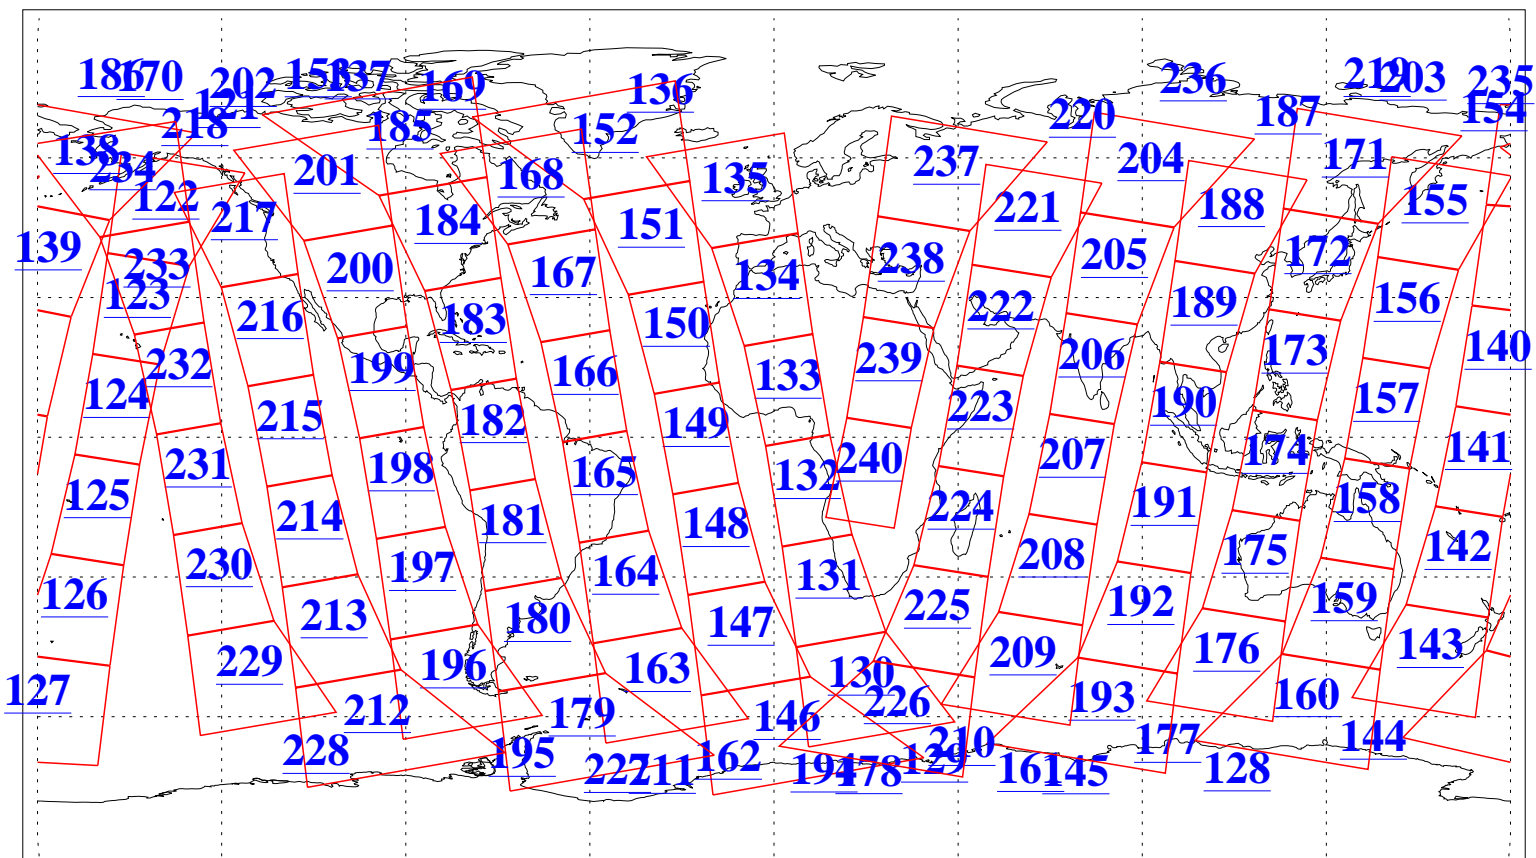

L1B Availability
AMSU Granules: 240
HSB Granules: 0
AIRS Granules: 240

11 Mar 2009
DoY 70
Aqua Day 2503
Granules: 1 to 120

Granules: 121 to 240

Legend: AMSU Available, HSB Available, AIRS Available

L1B Availability
AMSU Granules: 240
HSB Granules: 0
AIRS Granules: 240

11 Mar 2009
DoY 70
Aqua Day 2503
Ascending Granules

Descending Granules

Legend: AMSU Available, HSB Available, AIRS Available

L1B Availability
 AMSU Granules: 240
 HSB Granules: 0
 AIRS Granules: 240

11 Mar 2009
 DoY 70
 Aqua Day 2503

Northern Hemisphere Granules

Southern Hemisphere Granules

Legend: AMSU Available, HSB Available, AIRS Available