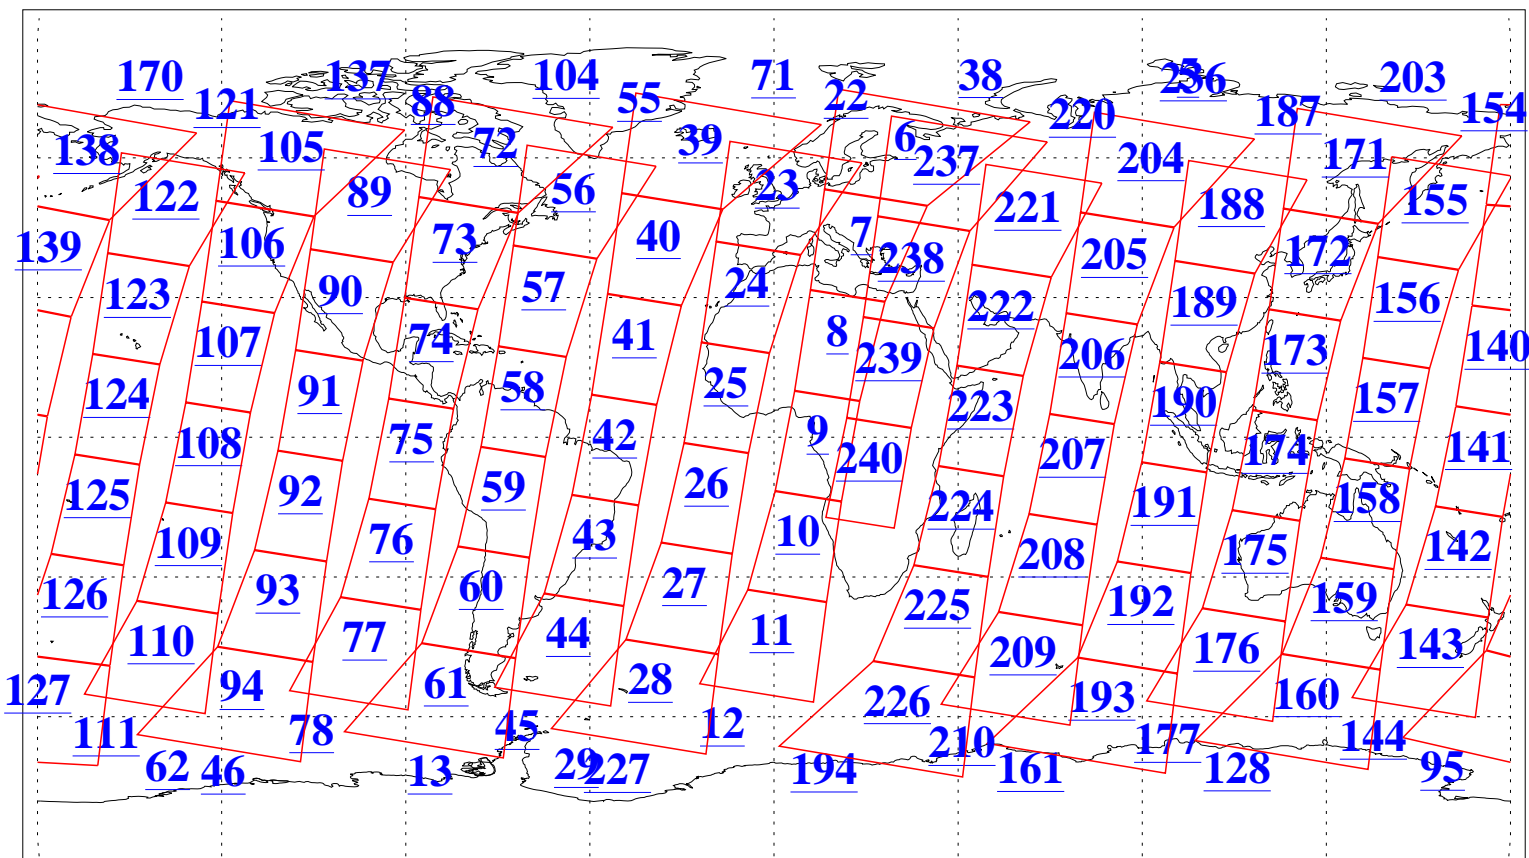

L1B Availability
AMSU Granules: 240
HSB Granules: 0
AIRS Granules: 240

11 Mar 2009
DoY 70
Aqua Day 2503
Granules: 1 to 120

Granules: 121 to 240

Legend: AMSU Available, HSB Available, AIRS Available

L1B Availability
AMSU Granules: 240
HSB Granules: 0
AIRS Granules: 240

11 Mar 2009
DoY 70
Aqua Day 2503
Ascending Granules

Descending Granules

Legend: AMSU Available, HSB Available, AIRS Available

L1B Availability
 AMSU Granules: 240
 HSB Granules: 0
 AIRS Granules: 240

11 Mar 2009
 DoY 70
 Aqua Day 2503

Northern Hemisphere Granules

Southern Hemisphere Granules

Legend: AMSU Available, HSB Available, AIRS Available