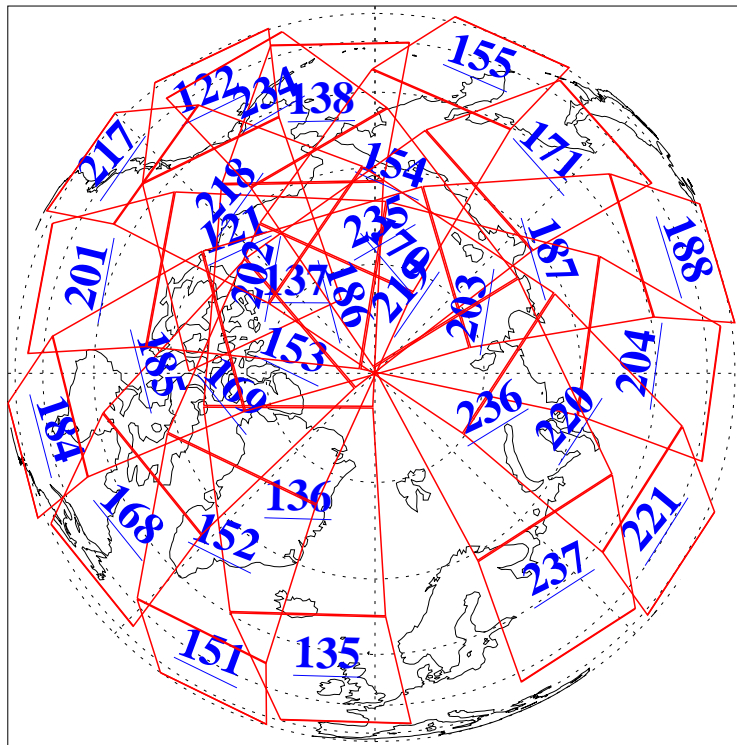

L1B Availability
AMSU Granules: 240
HSB Granules: 0
AIRS Granules: 240

11 Mar 2009
DoY 70
Aqua Day 2503
Granules: 1 to 120

Granules: 121 to 240

Legend: AMSU Available, HSB Available, AIRS Available

L1B Availability
AMSU Granules: 240
HSB Granules: 0
AIRS Granules: 240

11 Mar 2009
DoY 70
Aqua Day 2503
Ascending Granules

Descending Granules

Legend: AMSU Available, HSB Available, AIRS Available

L1B Availability
 AMSU Granules: 240
 HSB Granules: 0
 AIRS Granules: 240

11 Mar 2009
 DoY 70
 Aqua Day 2503

Northern Hemisphere Granules

Southern Hemisphere Granules

Legend: AMSU Available, HSB Available, AIRS Available