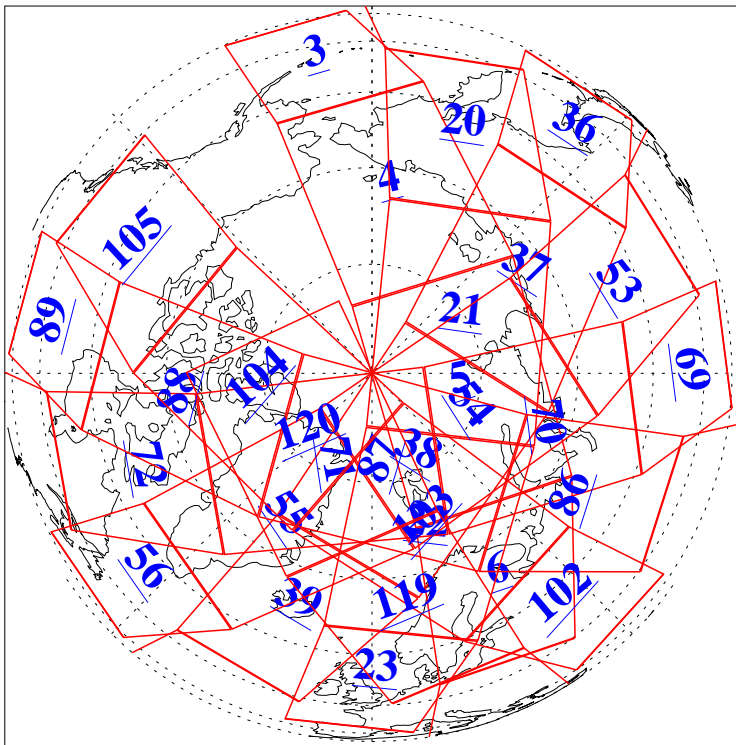

L1B Availability
AMSU Granules: 240
HSB Granules: 0
AIRS Granules: 240

11 Mar 2009
DoY 70
Aqua Day 2503
Granules: 1 to 120

Granules: 121 to 240

Legend: AMSU Available, HSB Available, AIRS Available

L1B Availability
AMSU Granules: 240
HSB Granules: 0
AIRS Granules: 240

11 Mar 2009
DoY 70
Aqua Day 2503
Ascending Granules

Descending Granules

Legend: AMSU Available, HSB Available, AIRS Available

L1B Availability
 AMSU Granules: 240
 HSB Granules: 0
 AIRS Granules: 240

11 Mar 2009
 DoY 70
 Aqua Day 2503

Northern Hemisphere Granules

Southern Hemisphere Granules

Legend: AMSU Available, HSB Available, AIRS Available