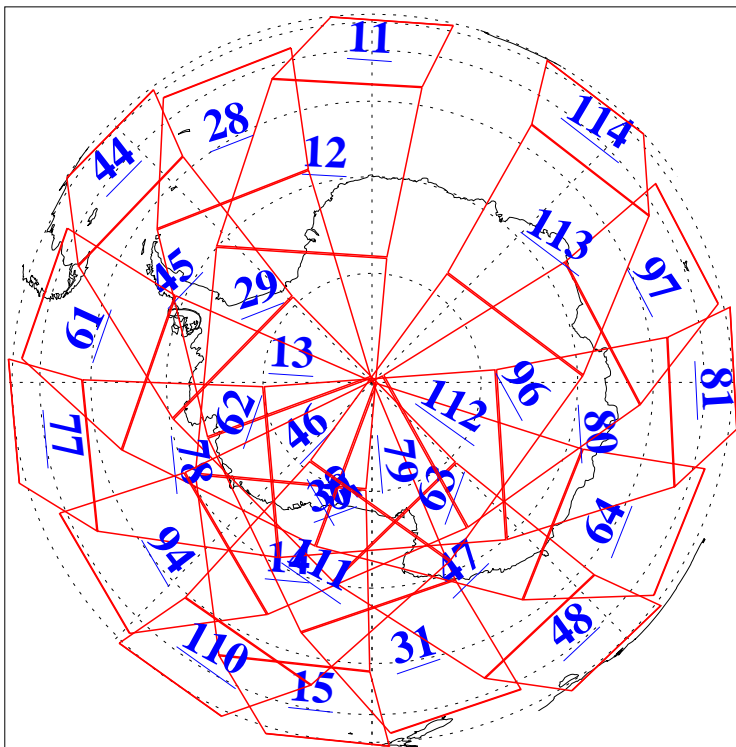

L1B Availability
AMSU Granules: 240
HSB Granules: 0
AIRS Granules: 240

11 Mar 2009
DoY 70
Aqua Day 2503
Granules: 1 to 120

Granules: 121 to 240

Legend: AMSU Available, HSB Available, AIRS Available

L1B Availability
AMSU Granules: 240
HSB Granules: 0
AIRS Granules: 240

11 Mar 2009
DoY 70
Aqua Day 2503
Ascending Granules

Descending Granules

Legend: AMSU Available, HSB Available, AIRS Available

L1B Availability
 AMSU Granules: 240
 HSB Granules: 0
 AIRS Granules: 240

11 Mar 2009
 DoY 70
 Aqua Day 2503

Northern Hemisphere Granules

Southern Hemisphere Granules

Legend: AMSU Available, HSB Available, AIRS Available