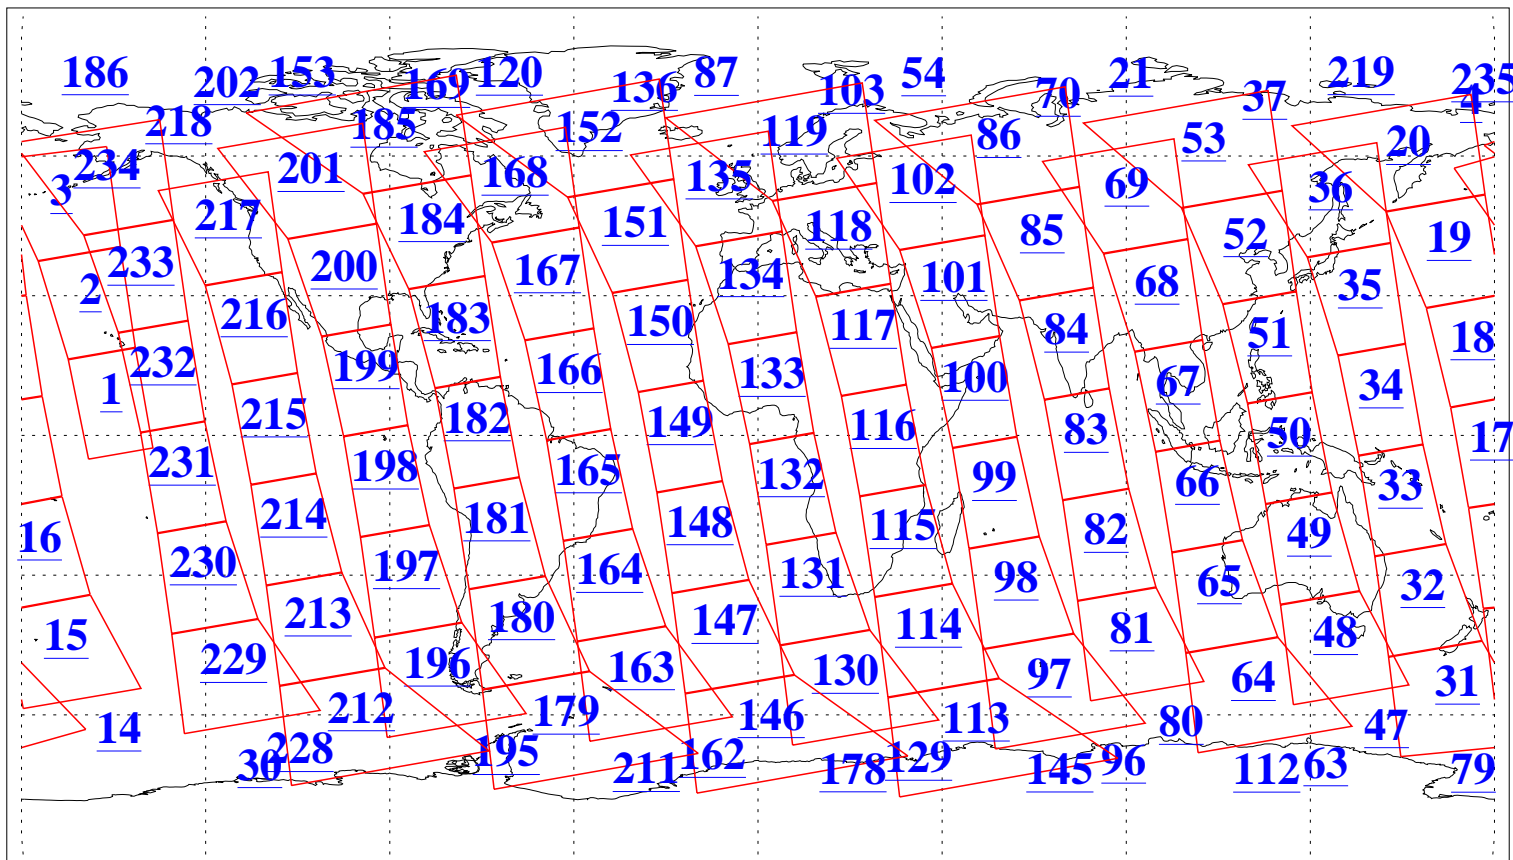

L1B Availability
AMSU Granules: 240
HSB Granules: 0
AIRS Granules: 240

11 Mar 2009
DoY 70
Aqua Day 2503
Granules: 1 to 120

Granules: 121 to 240

Legend: AMSU Available, HSB Available, AIRS Available

L1B Availability
AMSU Granules: 240
HSB Granules: 0
AIRS Granules: 240

11 Mar 2009
DoY 70
Aqua Day 2503
Ascending Granules

Descending Granules

Legend: AMSU Available, HSB Available, AIRS Available

L1B Availability
 AMSU Granules: 240
 HSB Granules: 0
 AIRS Granules: 240

11 Mar 2009
 DoY 70
 Aqua Day 2503

Northern Hemisphere Granules

Southern Hemisphere Granules

Legend: AMSU Available, HSB Available, AIRS Available