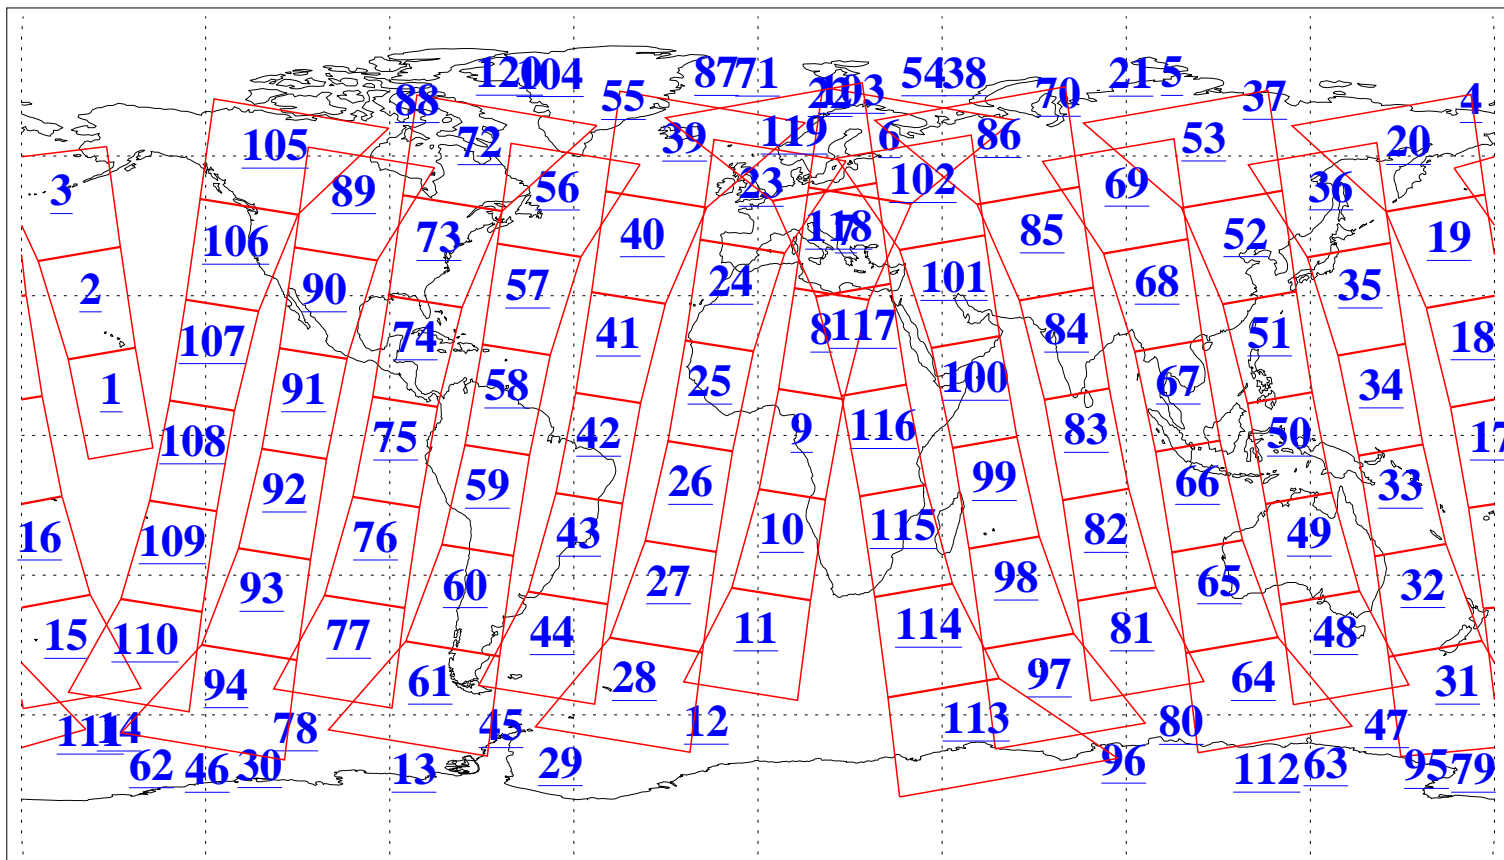

L1B Availability
AMSU Granules: 240
HSB Granules: 0
AIRS Granules: 240

11 Mar 2009
DoY 70
Aqua Day 2503
Granules: 1 to 120

Granules: 121 to 240

Legend: AMSU Available, HSB Available, AIRS Available

L1B Availability
AMSU Granules: 240
HSB Granules: 0
AIRS Granules: 240

11 Mar 2009
DoY 70
Aqua Day 2503
Ascending Granules

Descending Granules

Legend: AMSU Available, HSB Available, AIRS Available

L1B Availability
 AMSU Granules: 240
 HSB Granules: 0
 AIRS Granules: 240

11 Mar 2009
 DoY 70
 Aqua Day 2503

Northern Hemisphere Granules

Southern Hemisphere Granules

Legend: AMSU Available, HSB Available, AIRS Available