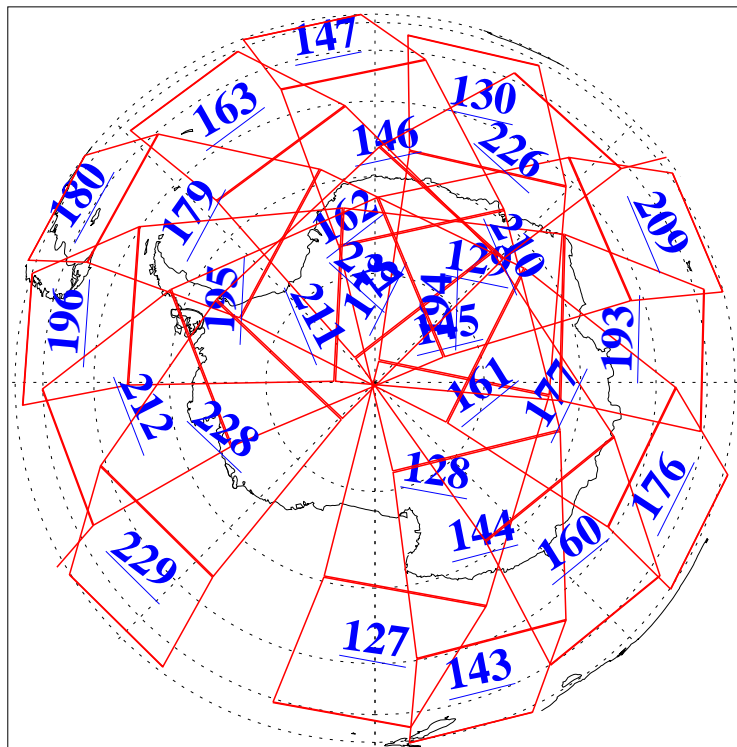

L1B Availability
AMSU Granules: 240
HSB Granules: 0
AIRS Granules: 240

11 Mar 2009
DoY 70
Aqua Day 2503
Granules: 1 to 120

Granules: 121 to 240

Legend: AMSU Available, HSB Available, AIRS Available

L1B Availability
AMSU Granules: 240
HSB Granules: 0
AIRS Granules: 240

11 Mar 2009
DoY 70
Aqua Day 2503
Ascending Granules

Descending Granules

Legend: AMSU Available, HSB Available, AIRS Available

L1B Availability
 AMSU Granules: 240
 HSB Granules: 0
 AIRS Granules: 240

11 Mar 2009
 DoY 70
 Aqua Day 2503

Northern Hemisphere Granules

Southern Hemisphere Granules

Legend: AMSU Available, HSB Available, AIRS Available