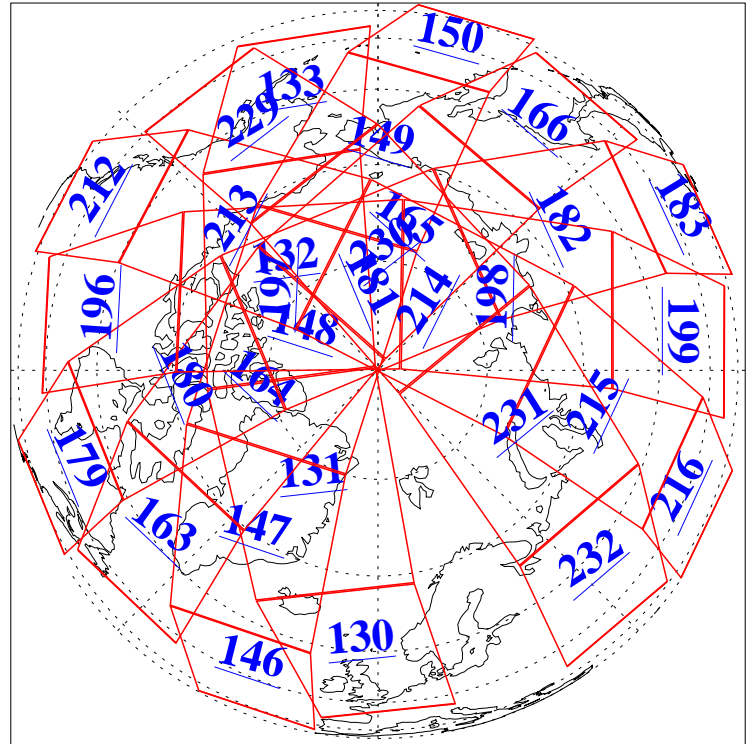

8 Mar 2009
DoY 67
Aqua Day 2500
Ascending Granules

Descending Granules

Legend: AMSU Available, HSB Available, AIRS Available

L1B Availability
 AMSU Granules: 240
 HSB Granules: 0
 AIRS Granules: 240

8 Mar 2009
 DoY 67
 Aqua Day 2500

Northern Hemisphere Granules

Southern Hemisphere Granules

Legend: AMSU Available, HSB Available, AIRS Available