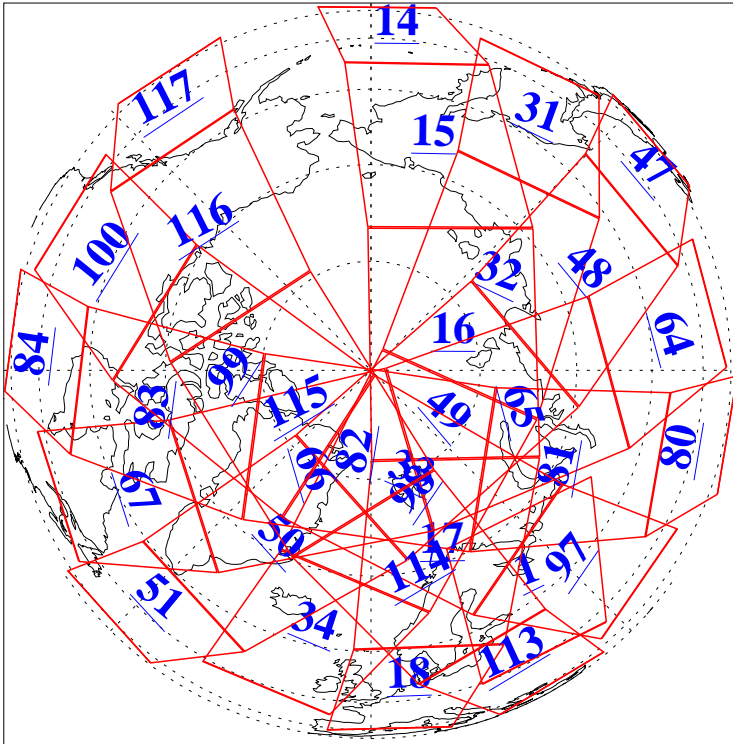

L1B Availability
AMSU Granules: 240
HSB Granules: 0
AIRS Granules: 240

8 Mar 2009
DoY 67
Aqua Day 2500
Granules: 1 to 120

Granules: 121 to 240

Legend: AMSU Available, HSB Available, AIRS Available

L1B Availability
AMSU Granules: 240
HSB Granules: 0
AIRS Granules: 240

8 Mar 2009
DoY 67
Aqua Day 2500
Ascending Granules

Descending Granules

Legend: AMSU Available, HSB Available, AIRS Available

L1B Availability
 AMSU Granules: 240
 HSB Granules: 0
 AIRS Granules: 240

8 Mar 2009
 DoY 67
 Aqua Day 2500

Northern Hemisphere Granules

Southern Hemisphere Granules

Legend: AMSU Available, HSB Available, AIRS Available