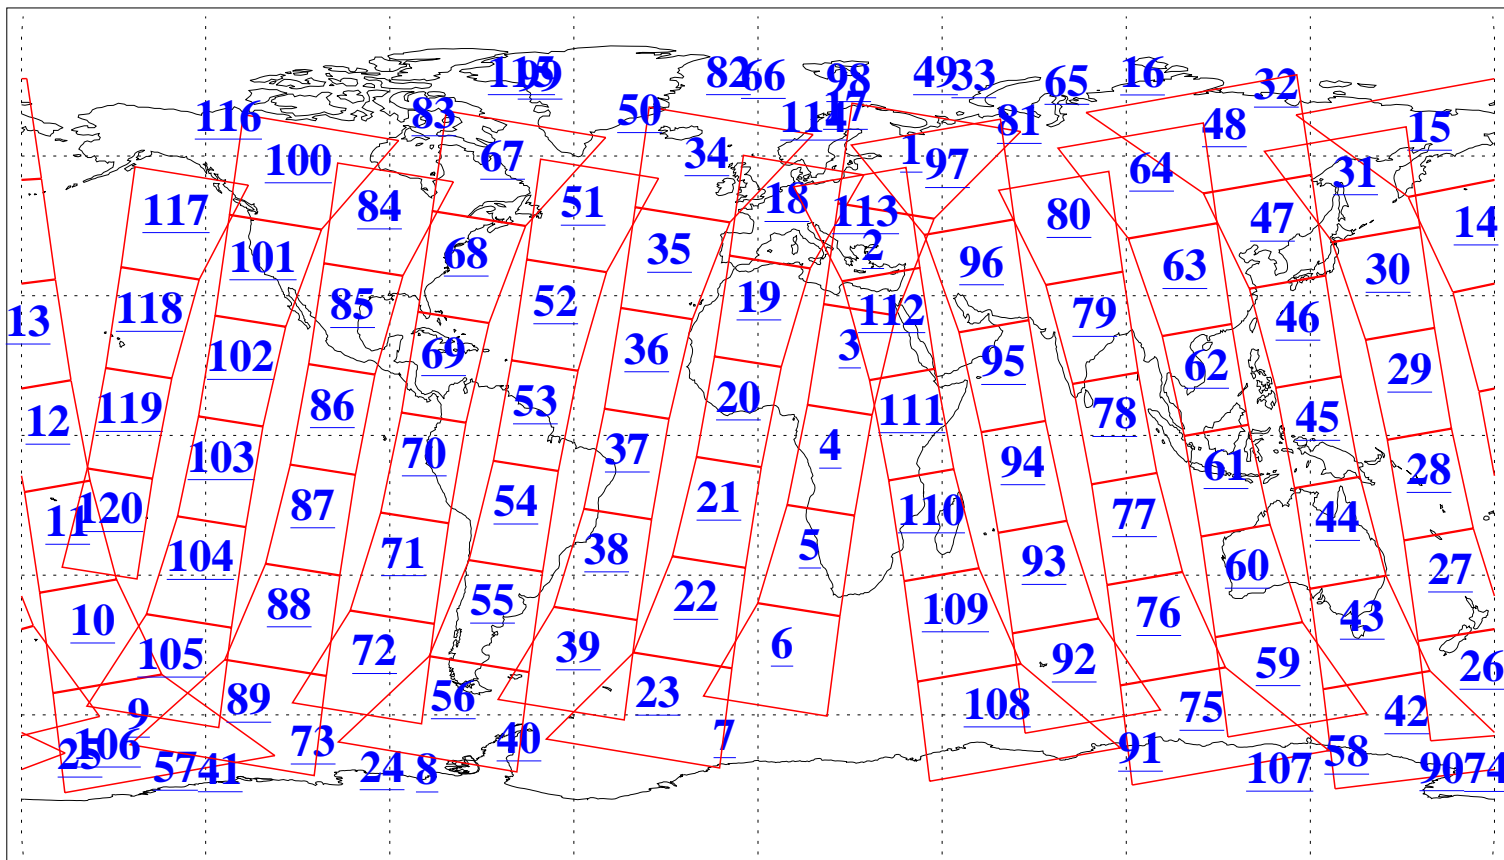

L1B Availability
AMSU Granules: 240
HSB Granules: 0
AIRS Granules: 240

8 Mar 2009
DoY 67
Aqua Day 2500
Granules: 1 to 120

Granules: 121 to 240

Legend: AMSU Available, HSB Available, AIRS Available

L1B Availability
AMSU Granules: 240
HSB Granules: 0
AIRS Granules: 240

8 Mar 2009
DoY 67
Aqua Day 2500
Ascending Granules

Descending Granules

Legend: AMSU Available, HSB Available, AIRS Available

L1B Availability
 AMSU Granules: 240
 HSB Granules: 0
 AIRS Granules: 240

8 Mar 2009
 DoY 67
 Aqua Day 2500

Northern Hemisphere Granules

Southern Hemisphere Granules

Legend: AMSU Available, HSB Available, AIRS Available