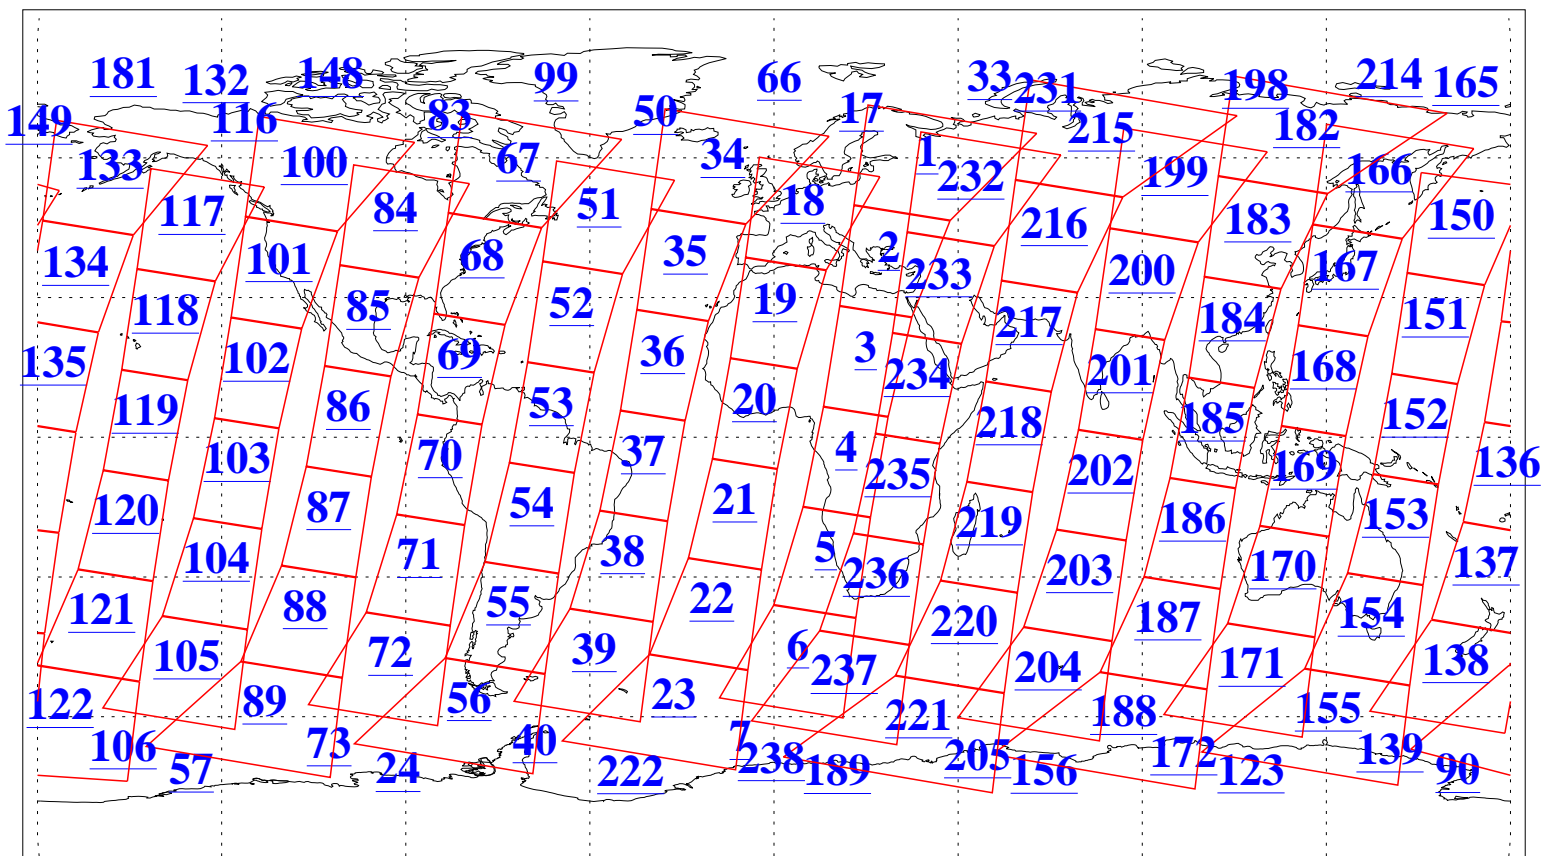

L1B Availability
AMSU Granules: 240
HSB Granules: 0
AIRS Granules: 240

8 Mar 2009
DoY 67
Aqua Day 2500
Granules: 1 to 120

Granules: 121 to 240

Legend: AMSU Available, HSB Available, AIRS Available

L1B Availability
AMSU Granules: 240
HSB Granules: 0
AIRS Granules: 240

8 Mar 2009
DoY 67
Aqua Day 2500
Ascending Granules

Descending Granules

Legend: AMSU Available, HSB Available, AIRS Available

L1B Availability
 AMSU Granules: 240
 HSB Granules: 0
 AIRS Granules: 240

8 Mar 2009
 DoY 67
 Aqua Day 2500

Northern Hemisphere Granules

Southern Hemisphere Granules

Legend: AMSU Available, HSB Available, AIRS Available