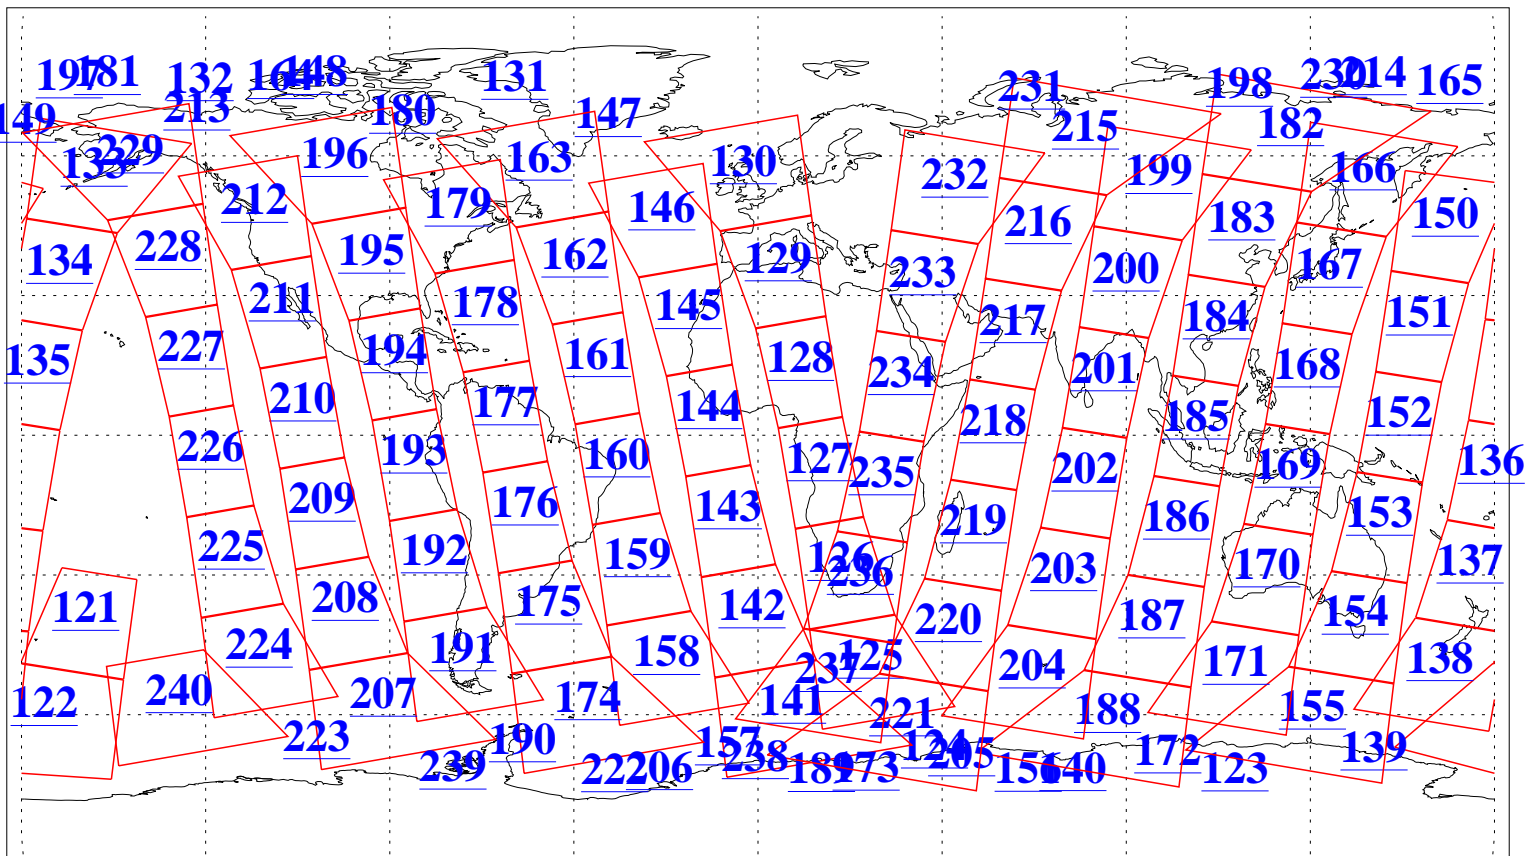

L1B Availability
AMSU Granules: 240
HSB Granules: 0
AIRS Granules: 240

8 Mar 2009
DoY 67
Aqua Day 2500
Granules: 1 to 120

Granules: 121 to 240

Legend: AMSU Available, HSB Available, AIRS Available

L1B Availability
AMSU Granules: 240
HSB Granules: 0
AIRS Granules: 240

8 Mar 2009
DoY 67
Aqua Day 2500
Ascending Granules

Descending Granules

Legend: AMSU Available, HSB Available, AIRS Available

L1B Availability
 AMSU Granules: 240
 HSB Granules: 0
 AIRS Granules: 240

8 Mar 2009
 DoY 67
 Aqua Day 2500