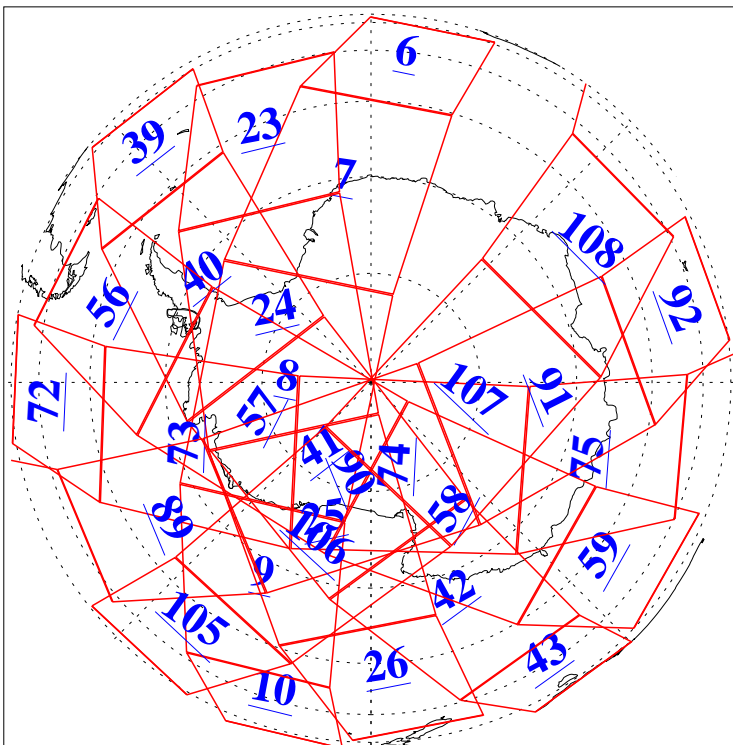

L1B Availability
AMSU Granules: 240
HSB Granules: 0
AIRS Granules: 240

8 Mar 2009
DoY 67
Aqua Day 2500
Granules: 1 to 120

Granules: 121 to 240

Legend: AMSU Available, HSB Available, AIRS Available

L1B Availability
AMSU Granules: 240
HSB Granules: 0
AIRS Granules: 240

8 Mar 2009
DoY 67
Aqua Day 2500
Ascending Granules

Descending Granules

Legend: AMSU Available, HSB Available, AIRS Available

L1B Availability
 AMSU Granules: 240
 HSB Granules: 0
 AIRS Granules: 240

8 Mar 2009
 DoY 67
 Aqua Day 2500

Northern Hemisphere Granules

Southern Hemisphere Granules

Legend: AMSU Available, HSB Available, AIRS Available