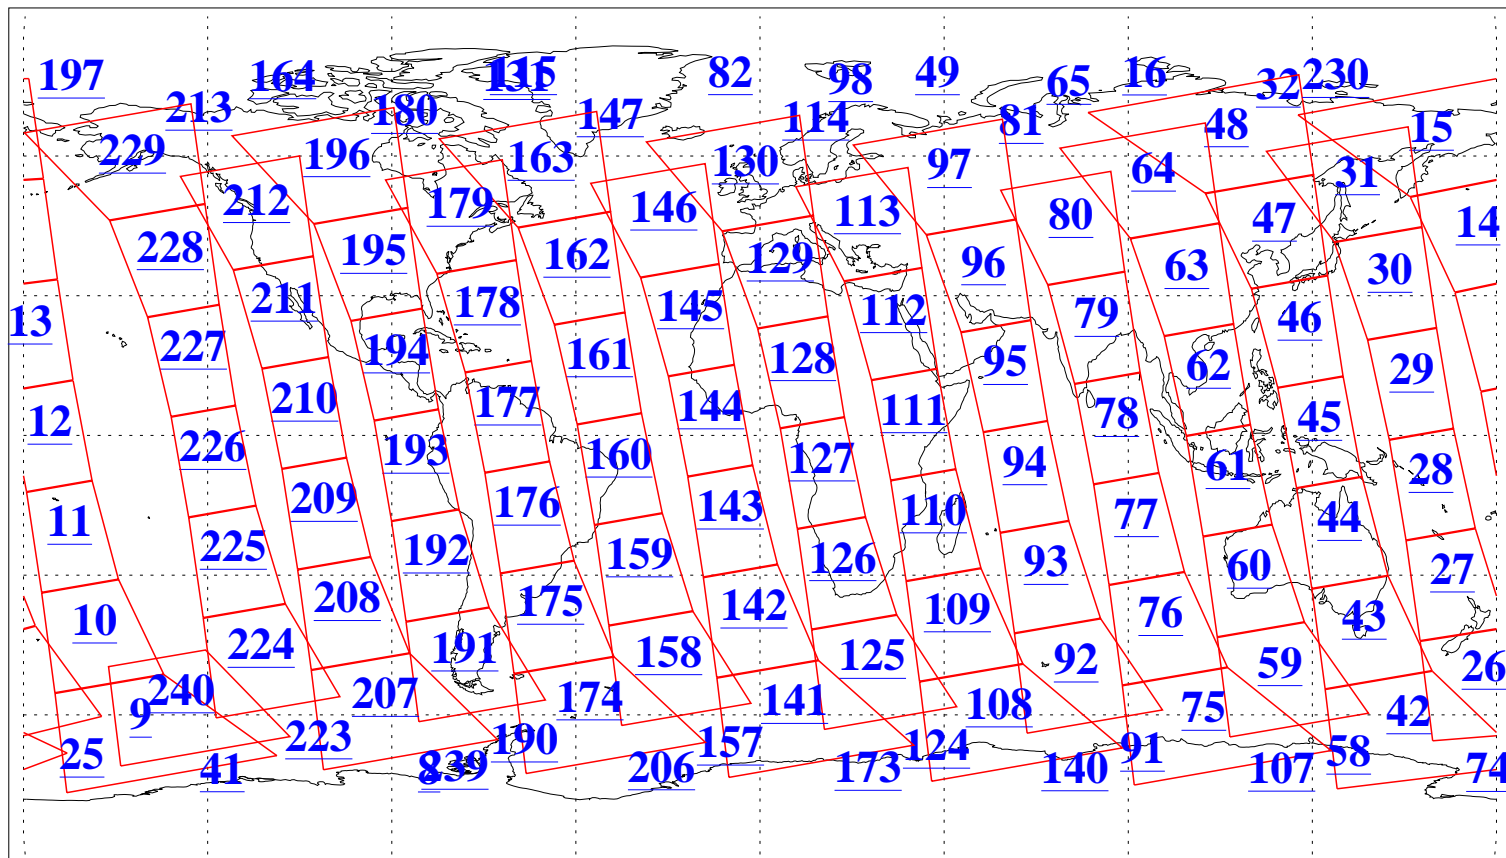

L1B Availability
AMSU Granules: 240
HSB Granules: 0
AIRS Granules: 240

8 Mar 2009
DoY 67
Aqua Day 2500
Granules: 1 to 120

Granules: 121 to 240

Legend: AMSU Available, HSB Available, AIRS Available

L1B Availability
AMSU Granules: 240
HSB Granules: 0
AIRS Granules: 240

8 Mar 2009
DoY 67
Aqua Day 2500
Ascending Granules

Descending Granules

Legend: AMSU Available, HSB Available, AIRS Available

L1B Availability
 AMSU Granules: 240
 HSB Granules: 0
 AIRS Granules: 240

8 Mar 2009
 DoY 67
 Aqua Day 2500

Northern Hemisphere Granules

Southern Hemisphere Granules

Legend: AMSU Available, HSB Available, AIRS Available