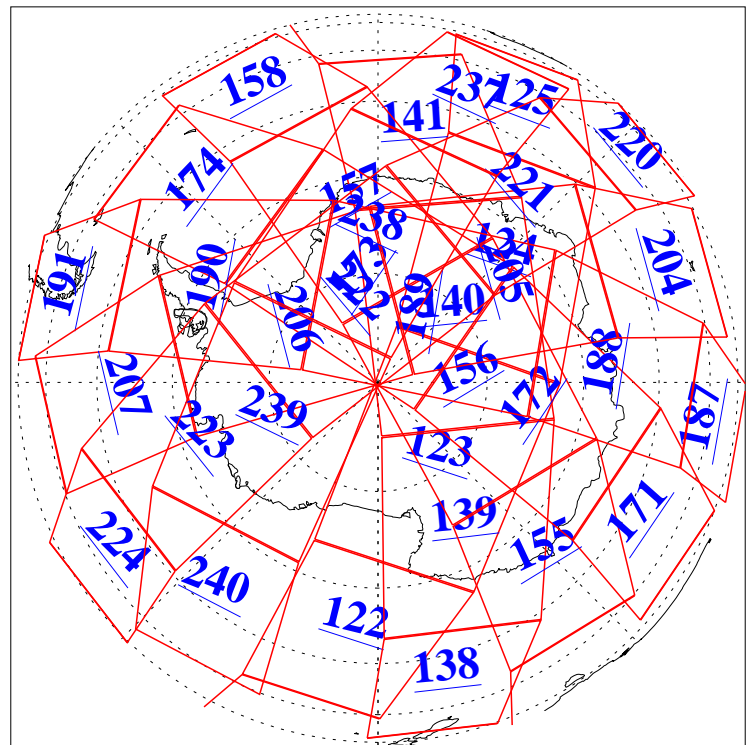

L1B Availability
AMSU Granules: 240
HSB Granules: 0
AIRS Granules: 240

8 Mar 2009
DoY 67
Aqua Day 2500
Granules: 1 to 120

Granules: 121 to 240

Legend: AMSU Available, HSB Available, AIRS Available

L1B Availability
AMSU Granules: 240
HSB Granules: 0
AIRS Granules: 240

8 Mar 2009
DoY 67
Aqua Day 2500
Ascending Granules

Descending Granules

Legend: AMSU Available, HSB Available, AIRS Available

L1B Availability
 AMSU Granules: 240
 HSB Granules: 0
 AIRS Granules: 240

8 Mar 2009
 DoY 67
 Aqua Day 2500

Northern Hemisphere Granules

Southern Hemisphere Granules

Legend: AMSU Available, HSB Available, AIRS Available