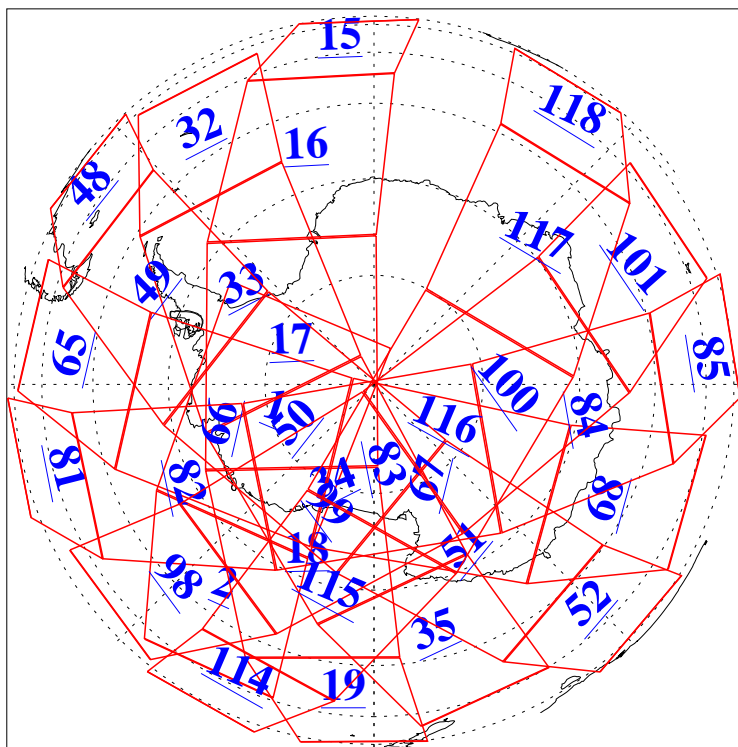

L1B Availability
AMSU Granules: 240
HSB Granules: 0
AIRS Granules: 240

7 Mar 2009
DoY 66
Aqua Day 2499
Granules: 1 to 120

Granules: 121 to 240

Legend: AMSU Available, HSB Available, AIRS Available

L1B Availability
AMSU Granules: 240
HSB Granules: 0
AIRS Granules: 240

7 Mar 2009
DoY 66
Aqua Day 2499
Ascending Granules

Descending Granules

Legend: AMSU Available, HSB Available, AIRS Available

L1B Availability
 AMSU Granules: 240
 HSB Granules: 0
 AIRS Granules: 240

7 Mar 2009
 DoY 66
 Aqua Day 2499

Northern Hemisphere Granules

Southern Hemisphere Granules

Legend: AMSU Available, HSB Available, AIRS Available