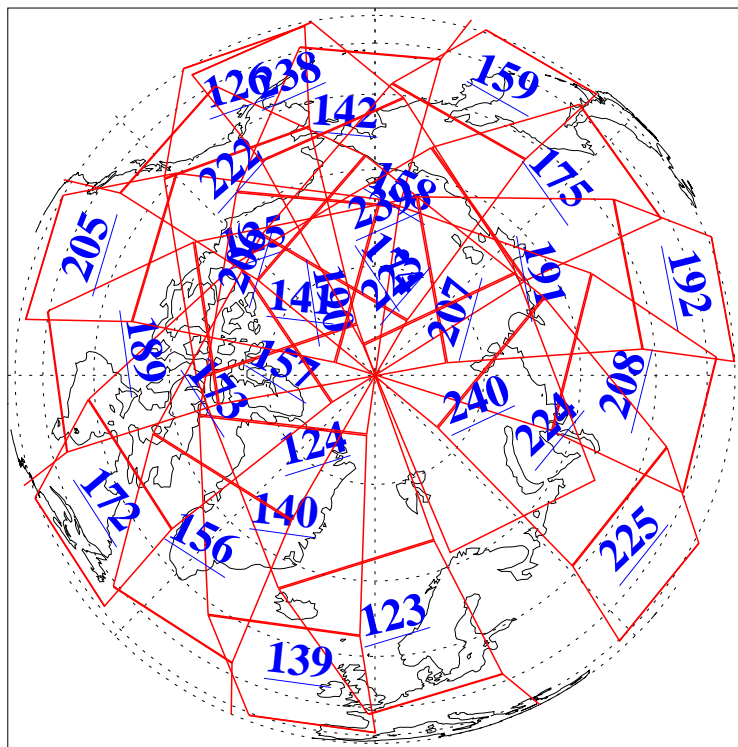

7 Mar 2009
DoY 66
Aqua Day 2499
Ascending Granules

Descending Granules

Legend: AMSU Available, HSB Available, AIRS Available

L1B Availability
 AMSU Granules: 240
 HSB Granules: 0
 AIRS Granules: 240

7 Mar 2009
 DoY 66
 Aqua Day 2499

Northern Hemisphere Granules

Southern Hemisphere Granules

Legend: AMSU Available, HSB Available, AIRS Available