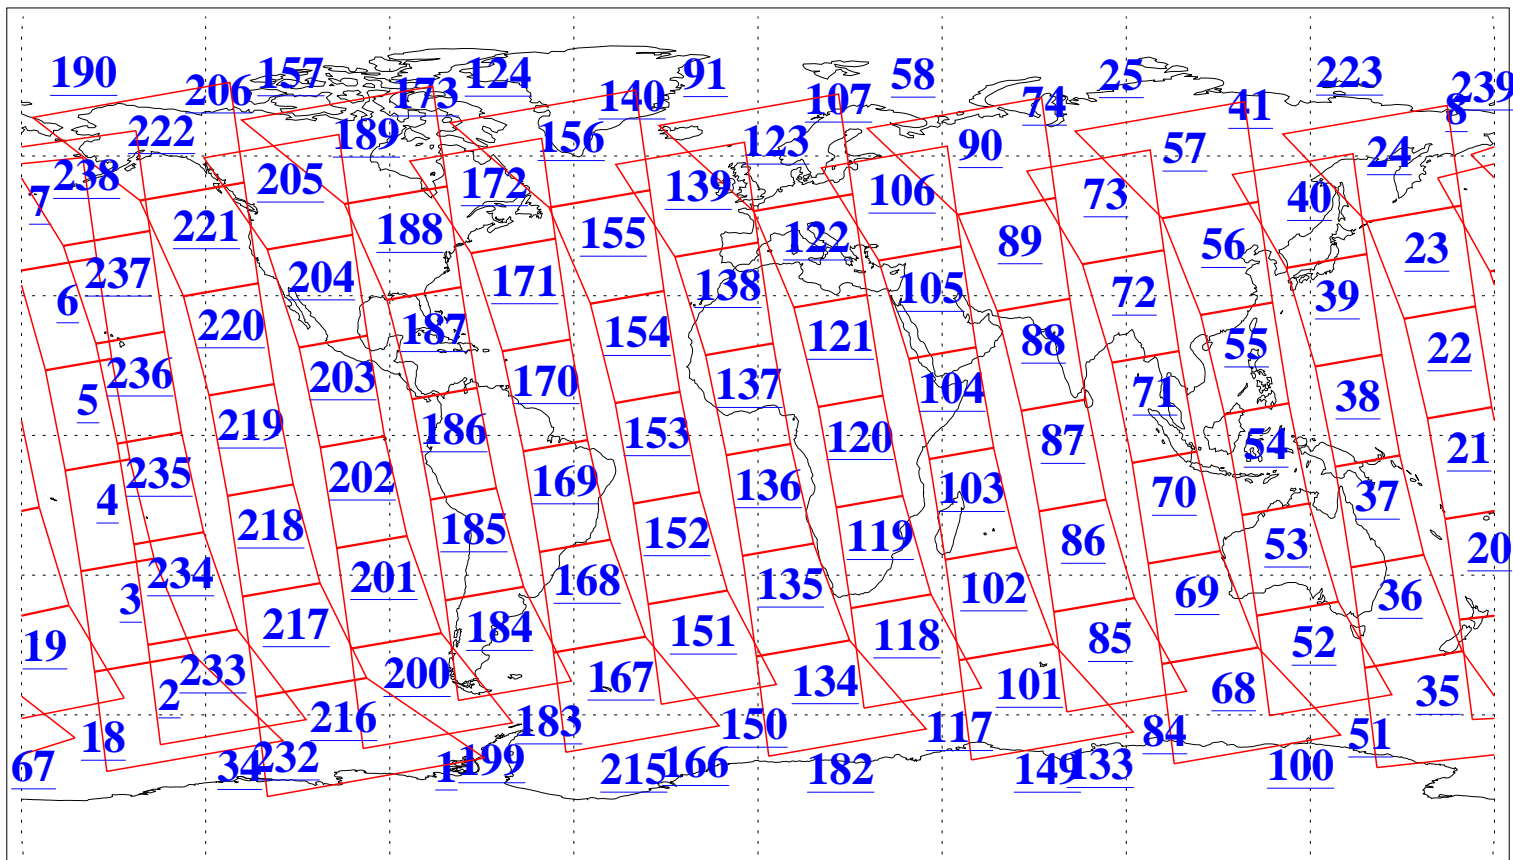

L1B Availability
AMSU Granules: 240
HSB Granules: 0
AIRS Granules: 240

7 Mar 2009
DoY 66
Aqua Day 2499
Granules: 1 to 120

Granules: 121 to 240

Legend: AMSU Available, HSB Available, AIRS Available

L1B Availability
AMSU Granules: 240
HSB Granules: 0
AIRS Granules: 240

7 Mar 2009
DoY 66
Aqua Day 2499
Ascending Granules

Descending Granules

Legend: AMSU Available, HSB Available, AIRS Available

L1B Availability
 AMSU Granules: 240
 HSB Granules: 0
 AIRS Granules: 240

7 Mar 2009
 DoY 66
 Aqua Day 2499

Northern Hemisphere Granules

Southern Hemisphere Granules

Legend: AMSU Available, HSB Available, AIRS Available