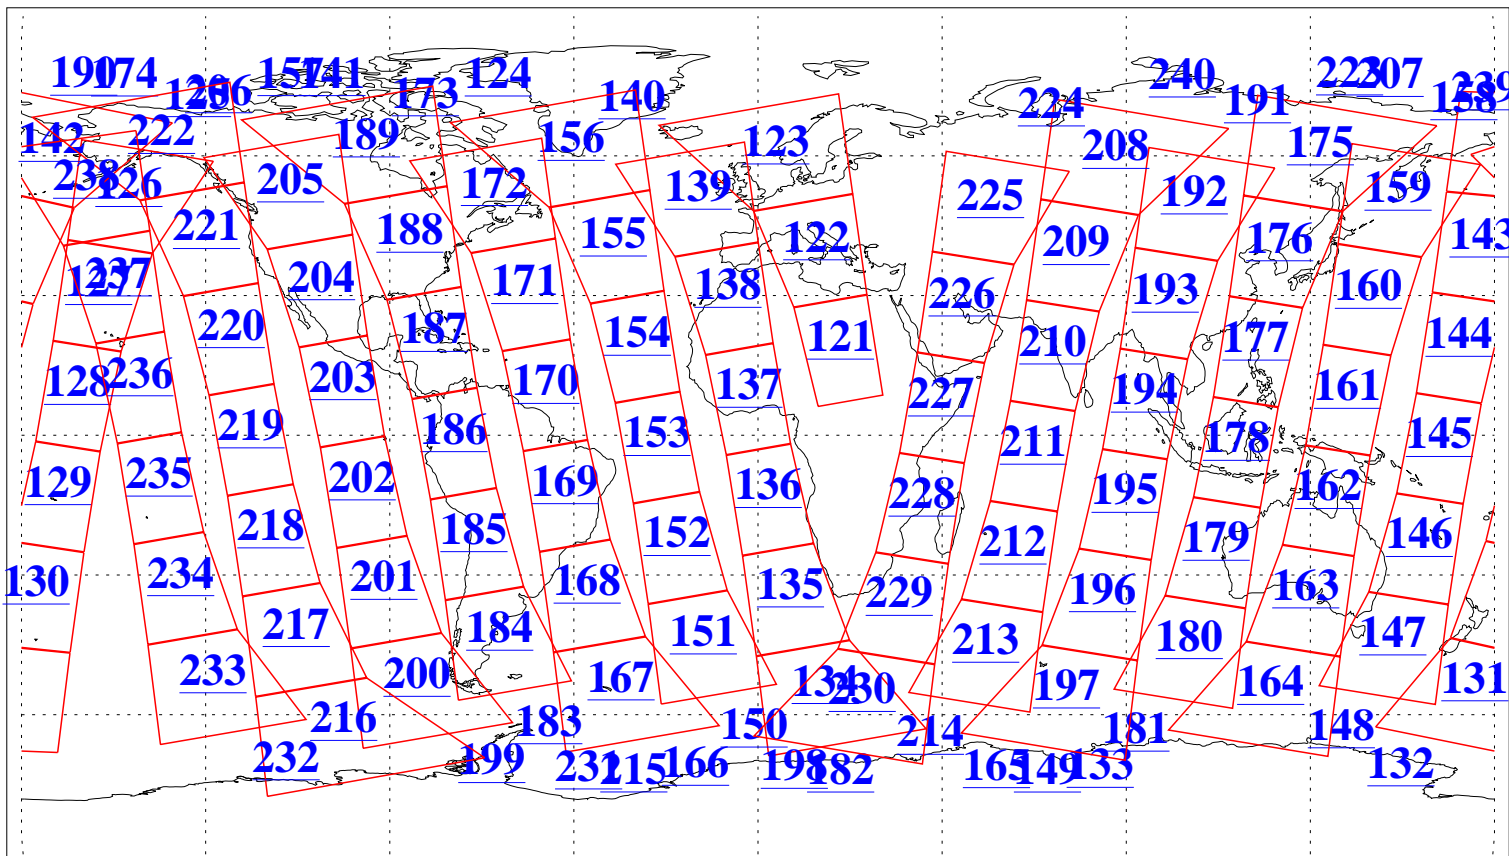

L1B Availability
AMSU Granules: 240
HSB Granules: 0
AIRS Granules: 240

7 Mar 2009
DoY 66
Aqua Day 2499
Granules: 1 to 120

Granules: 121 to 240

Legend: AMSU Available, HSB Available, AIRS Available

L1B Availability
AMSU Granules: 240
HSB Granules: 0
AIRS Granules: 240

7 Mar 2009
DoY 66
Aqua Day 2499
Ascending Granules

Descending Granules

Legend: AMSU Available, HSB Available, AIRS Available

L1B Availability
 AMSU Granules: 240
 HSB Granules: 0
 AIRS Granules: 240

7 Mar 2009
 DoY 66
 Aqua Day 2499

Northern Hemisphere Granules

Southern Hemisphere Granules

Legend: AMSU Available, HSB Available, AIRS Available