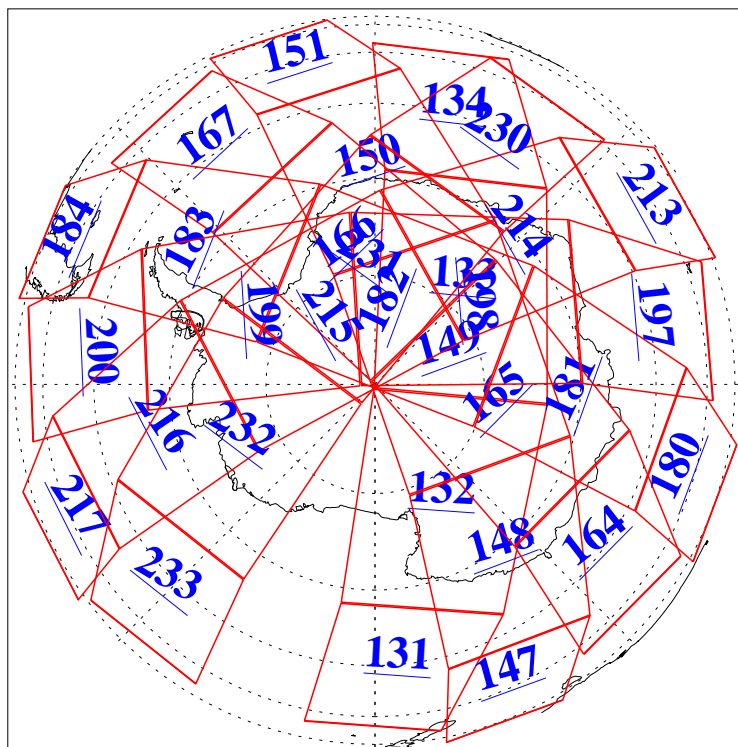

L1B Availability
AMSU Granules: 240
HSB Granules: 0
AIRS Granules: 240

7 Mar 2009
DoY 66
Aqua Day 2499
Granules: 1 to 120

Granules: 121 to 240

Legend: AMSU Available, HSB Available, AIRS Available

L1B Availability
AMSU Granules: 240
HSB Granules: 0
AIRS Granules: 240

7 Mar 2009
DoY 66
Aqua Day 2499
Ascending Granules

Descending Granules

Legend: AMSU Available, HSB Available, AIRS Available

L1B Availability
 AMSU Granules: 240
 HSB Granules: 0
 AIRS Granules: 240

7 Mar 2009
 DoY 66
 Aqua Day 2499

Northern Hemisphere Granules

Southern Hemisphere Granules

Legend: AMSU Available, HSB Available, AIRS Available