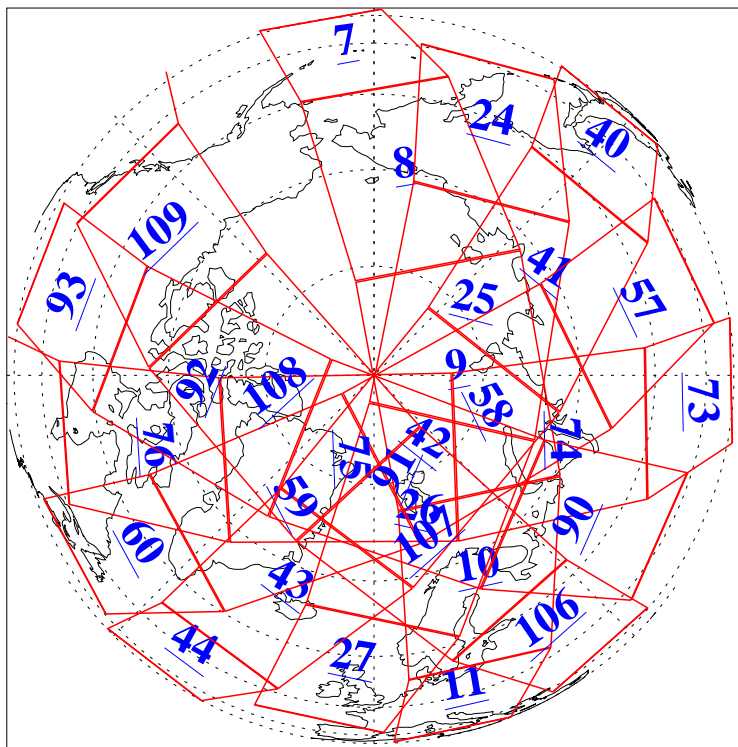

L1B Availability
AMSU Granules: 240
HSB Granules: 0
AIRS Granules: 240

7 Mar 2009
DoY 66
Aqua Day 2499
Granules: 1 to 120

Granules: 121 to 240

Legend: AMSU Available, HSB Available, AIRS Available

L1B Availability
AMSU Granules: 240
HSB Granules: 0
AIRS Granules: 240

7 Mar 2009
DoY 66
Aqua Day 2499
Ascending Granules

Descending Granules

Legend: AMSU Available, HSB Available, AIRS Available

L1B Availability
 AMSU Granules: 240
 HSB Granules: 0
 AIRS Granules: 240

7 Mar 2009
 DoY 66
 Aqua Day 2499

Northern Hemisphere Granules

Southern Hemisphere Granules

Legend: AMSU Available, HSB Available, AIRS Available