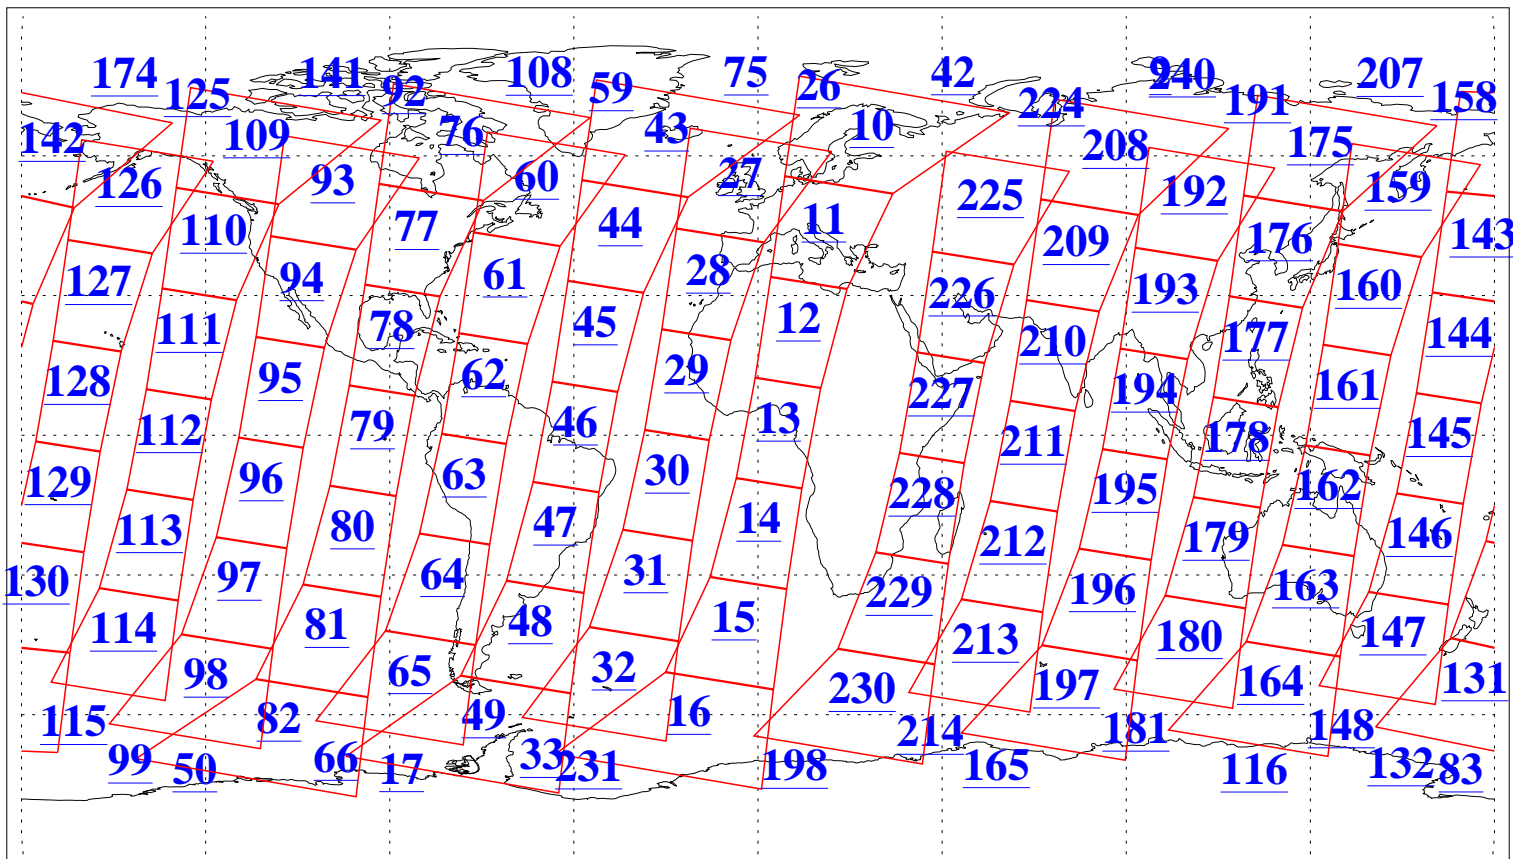

L1B Availability
AMSU Granules: 240
HSB Granules: 0
AIRS Granules: 240

7 Mar 2009
DoY 66
Aqua Day 2499
Granules: 1 to 120

Granules: 121 to 240

Legend: AMSU Available, HSB Available, AIRS Available

L1B Availability
AMSU Granules: 240
HSB Granules: 0
AIRS Granules: 240

7 Mar 2009
DoY 66
Aqua Day 2499
Ascending Granules

Descending Granules

Legend: AMSU Available, HSB Available, AIRS Available

L1B Availability
 AMSU Granules: 240
 HSB Granules: 0
 AIRS Granules: 240

7 Mar 2009
 DoY 66
 Aqua Day 2499

Northern Hemisphere Granules

Southern Hemisphere Granules

Legend: AMSU Available, HSB Available, AIRS Available