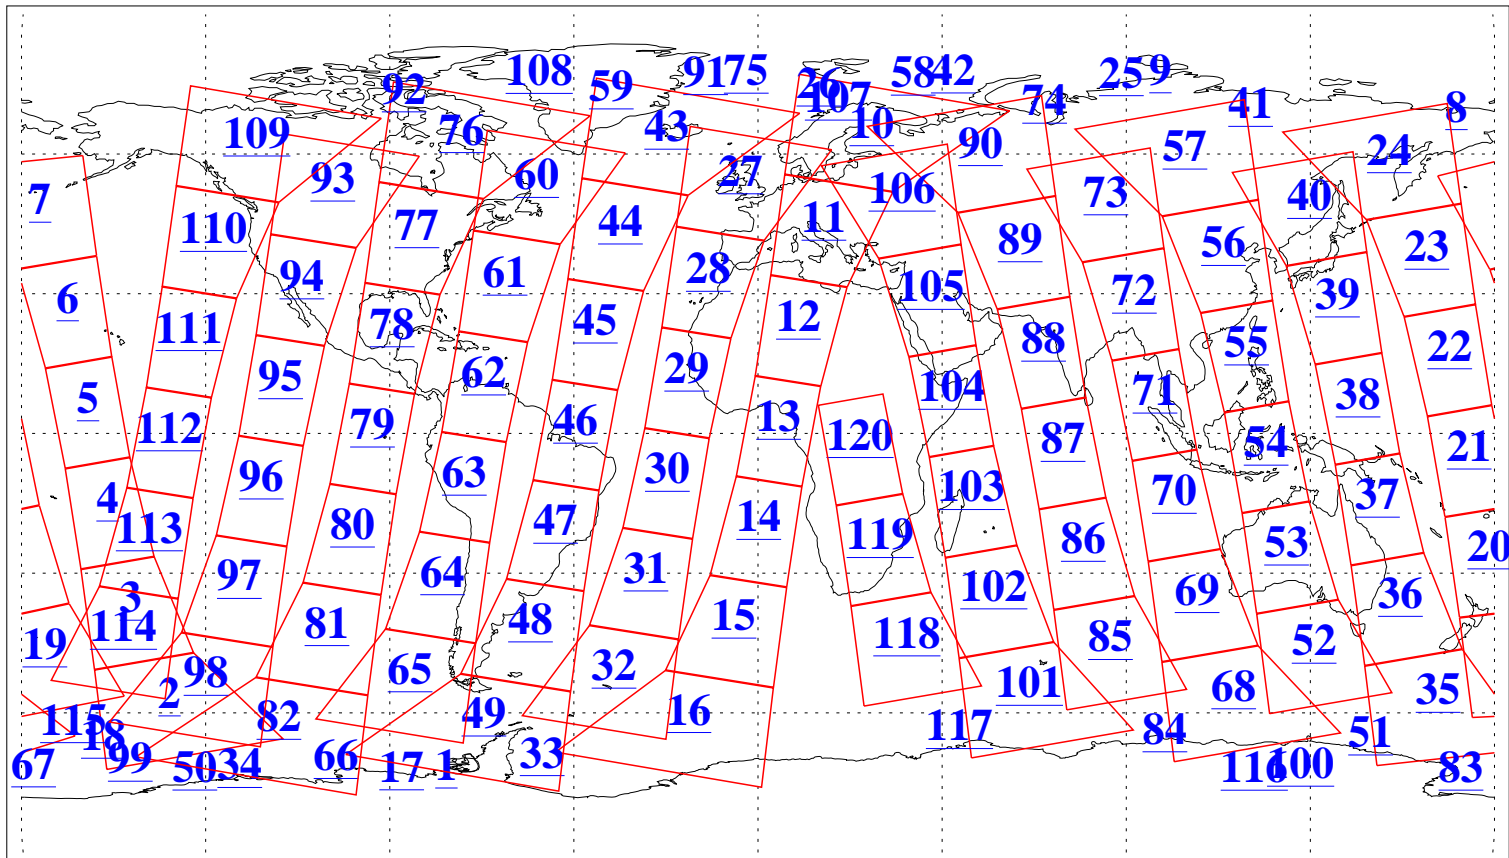

L1B Availability
AMSU Granules: 240
HSB Granules: 0
AIRS Granules: 240

7 Mar 2009
DoY 66
Aqua Day 2499
Granules: 1 to 120

Granules: 121 to 240

Legend: AMSU Available, HSB Available, AIRS Available

L1B Availability
AMSU Granules: 240
HSB Granules: 0
AIRS Granules: 240

7 Mar 2009
DoY 66
Aqua Day 2499
Ascending Granules

Descending Granules

Legend: AMSU Available, HSB Available, AIRS Available

L1B Availability
 AMSU Granules: 240
 HSB Granules: 0
 AIRS Granules: 240

7 Mar 2009
 DoY 66
 Aqua Day 2499

Northern Hemisphere Granules

Southern Hemisphere Granules

Legend: AMSU Available, HSB Available, AIRS Available