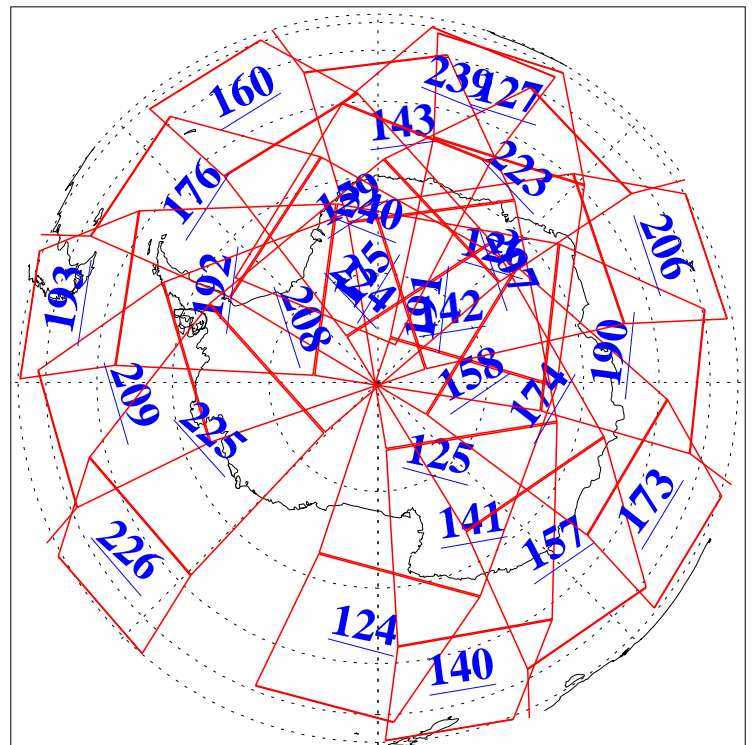

L1B Availability
AMSU Granules: 240
HSB Granules: 0
AIRS Granules: 237

6 Mar 2009
DoY 65
Aqua Day 2498
Granules: 1 to 120

Granules: 121 to 240

Legend: AMSU Available, HSB Available, AIRS Available

L1B Availability
 AMSU Granules: 240
 HSB Granules: 0
 AIRS Granules: 237

6 Mar 2009
 DoY 65
 Aqua Day 2498

Ascending Granules

Descending Granules

Legend: AMSU Available, HSB Available, AIRS Available

L1B Availability
 AMSU Granules: 240
 HSB Granules: 0
 AIRS Granules: 237

6 Mar 2009
 DoY 65
 Aqua Day 2498

Northern Hemisphere Granules

Southern Hemisphere Granules

Legend: AMSU Available, HSB Available, AIRS Available