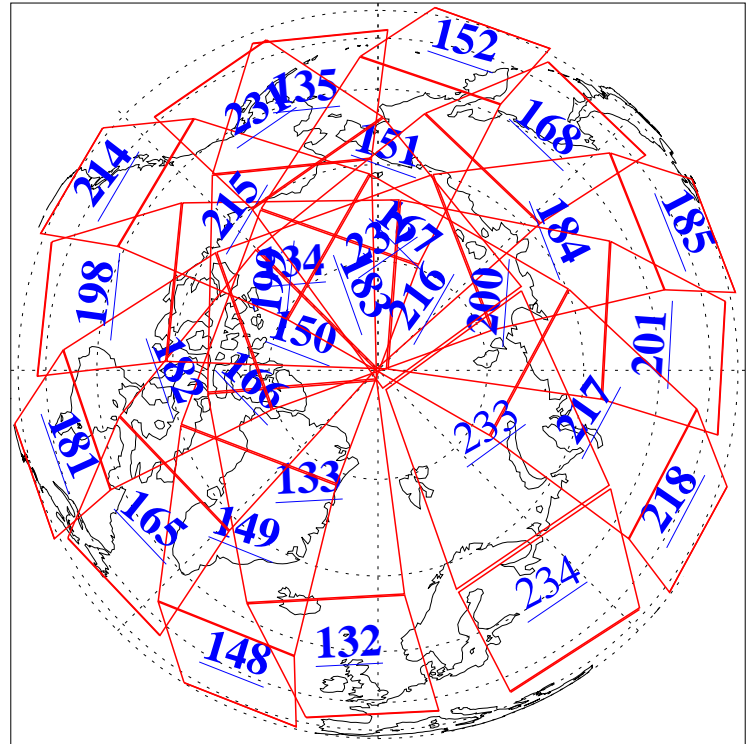

6 Mar 2009
 DoY 65
 Aqua Day 2498

Ascending Granules

Descending Granules

Legend: AMSU Available, HSB Available, AIRS Available

L1B Availability
 AMSU Granules: 240
 HSB Granules: 0
 AIRS Granules: 237

6 Mar 2009
 DoY 65
 Aqua Day 2498

Northern Hemisphere Granules

Southern Hemisphere Granules

Legend: AMSU Available, HSB Available, AIRS Available