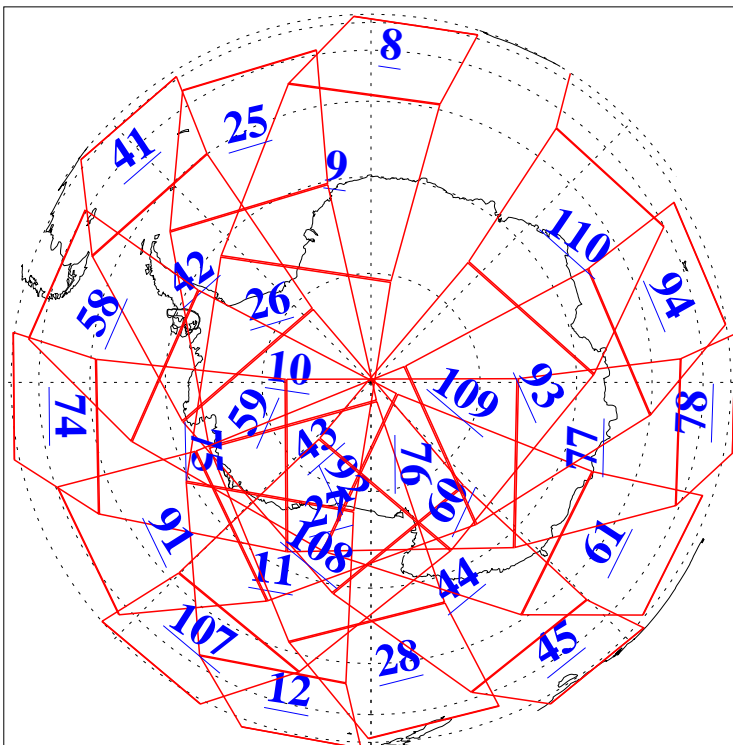

L1B Availability
AMSU Granules: 240
HSB Granules: 0
AIRS Granules: 237

6 Mar 2009
DoY 65
Aqua Day 2498
Granules: 1 to 120

Granules: 121 to 240

Legend: AMSU Available, HSB Available, AIRS Available

L1B Availability
 AMSU Granules: 240
 HSB Granules: 0
 AIRS Granules: 237

6 Mar 2009
 DoY 65
 Aqua Day 2498

Ascending Granules

Descending Granules

Legend: AMSU Available, HSB Available, AIRS Available

L1B Availability
 AMSU Granules: 240
 HSB Granules: 0
 AIRS Granules: 237

6 Mar 2009
 DoY 65
 Aqua Day 2498

Northern Hemisphere Granules

Southern Hemisphere Granules

Legend: AMSU Available, HSB Available, AIRS Available