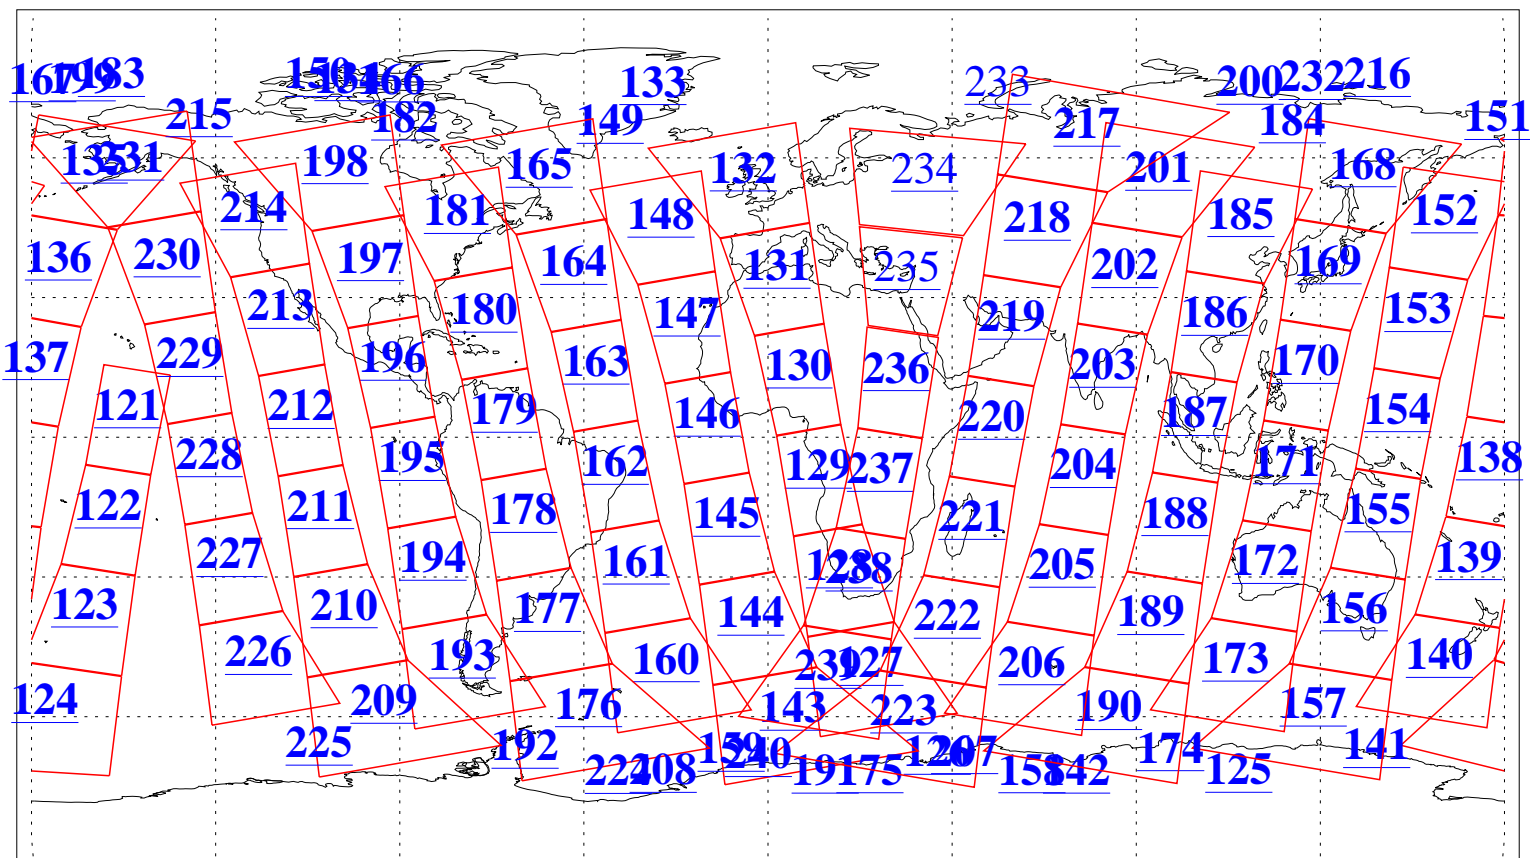

L1B Availability
AMSU Granules: 240
HSB Granules: 0
AIRS Granules: 237

6 Mar 2009
DoY 65
Aqua Day 2498
Granules: 1 to 120

Granules: 121 to 240

Legend: AMSU Available, HSB Available, AIRS Available

L1B Availability
 AMSU Granules: 240
 HSB Granules: 0
 AIRS Granules: 237

6 Mar 2009
 DoY 65
 Aqua Day 2498

Ascending Granules

Descending Granules

Legend: AMSU Available, HSB Available, AIRS Available

L1B Availability
 AMSU Granules: 240
 HSB Granules: 0
 AIRS Granules: 237

6 Mar 2009
 DoY 65
 Aqua Day 2498

Northern Hemisphere Granules

Southern Hemisphere Granules

Legend: AMSU Available, HSB Available, AIRS Available