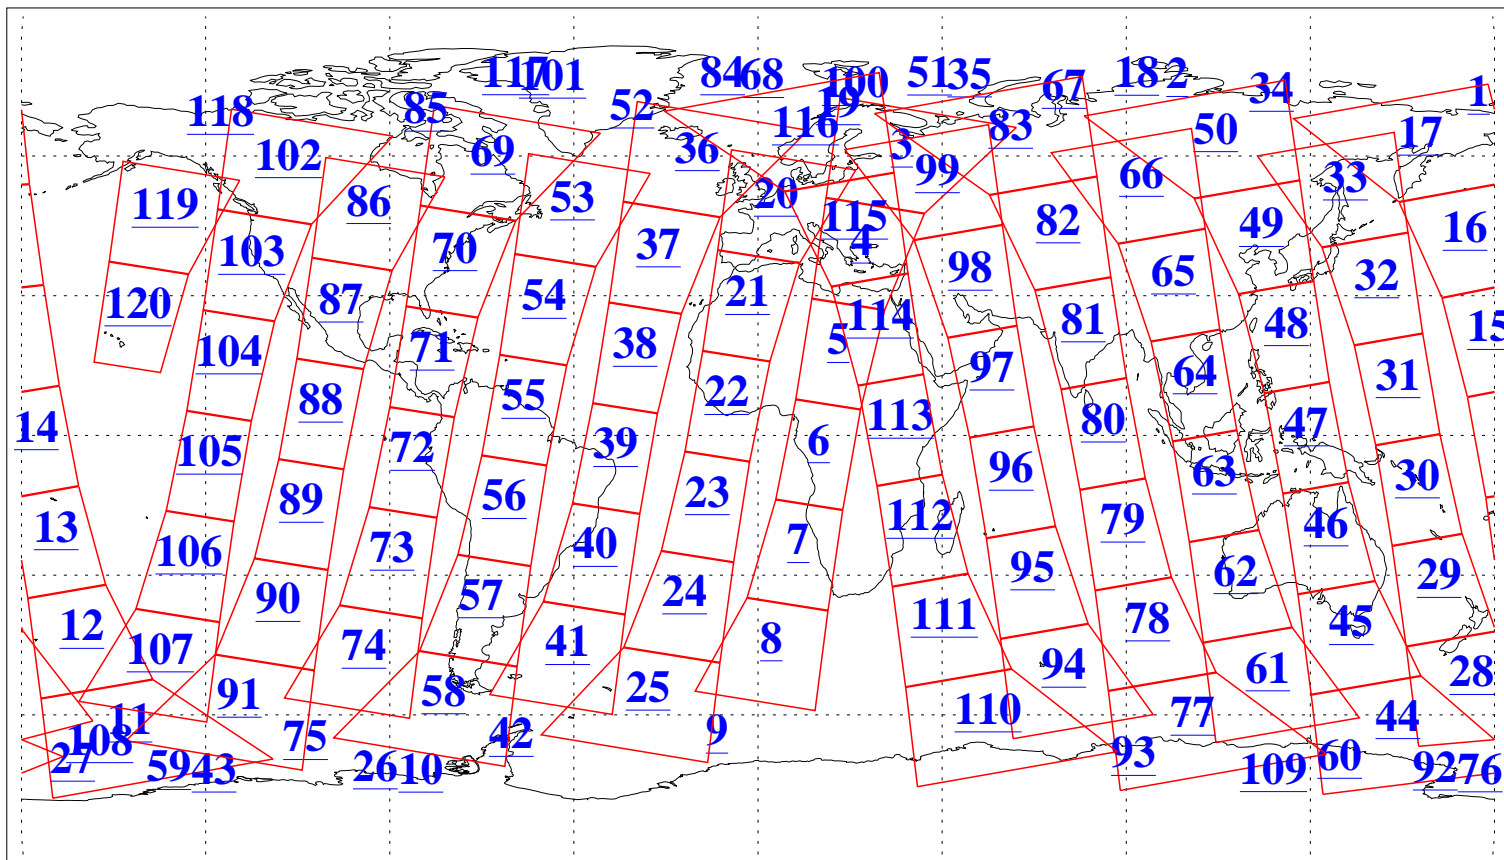

L1B Availability
AMSU Granules: 240
HSB Granules: 0
AIRS Granules: 237

6 Mar 2009
DoY 65
Aqua Day 2498
Granules: 1 to 120

Granules: 121 to 240

Legend: AMSU Available, HSB Available, AIRS Available

L1B Availability
 AMSU Granules: 240
 HSB Granules: 0
 AIRS Granules: 237

6 Mar 2009
 DoY 65
 Aqua Day 2498

Ascending Granules

Descending Granules

Legend: AMSU Available, HSB Available, AIRS Available

L1B Availability
 AMSU Granules: 240
 HSB Granules: 0
 AIRS Granules: 237

6 Mar 2009
 DoY 65
 Aqua Day 2498

Northern Hemisphere Granules

Southern Hemisphere Granules

Legend: AMSU Available, HSB Available, AIRS Available