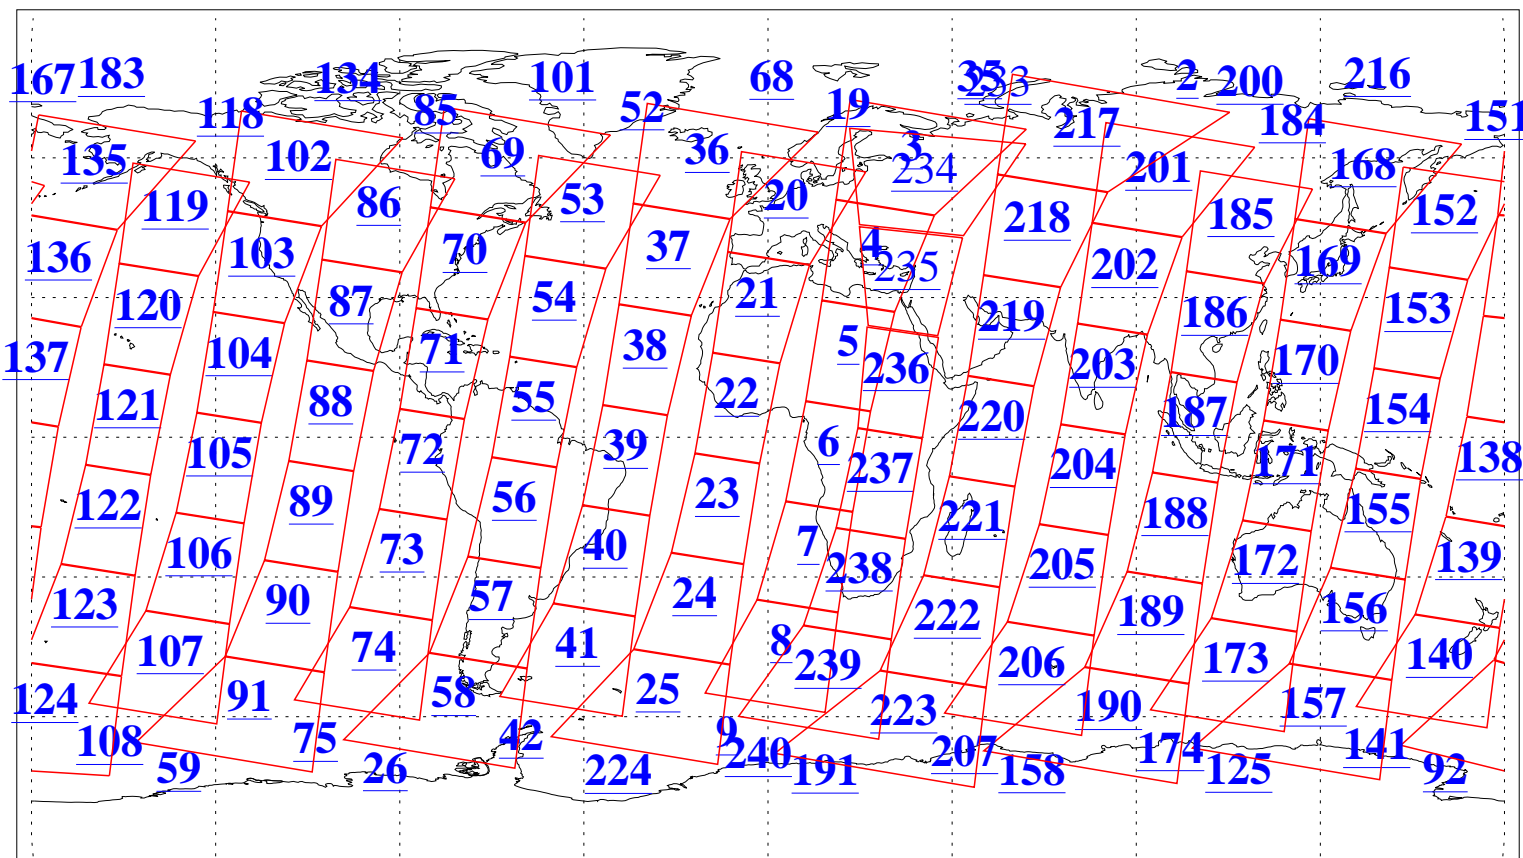

L1B Availability
AMSU Granules: 240
HSB Granules: 0
AIRS Granules: 237

6 Mar 2009
DoY 65
Aqua Day 2498
Granules: 1 to 120

Granules: 121 to 240

Legend: AMSU Available, HSB Available, AIRS Available

L1B Availability
 AMSU Granules: 240
 HSB Granules: 0
 AIRS Granules: 237

6 Mar 2009
 DoY 65
 Aqua Day 2498

Ascending Granules

Descending Granules

Legend: AMSU Available, HSB Available, AIRS Available

L1B Availability
 AMSU Granules: 240
 HSB Granules: 0
 AIRS Granules: 237

6 Mar 2009
 DoY 65
 Aqua Day 2498

Northern Hemisphere Granules

Southern Hemisphere Granules

Legend: AMSU Available, HSB Available, AIRS Available