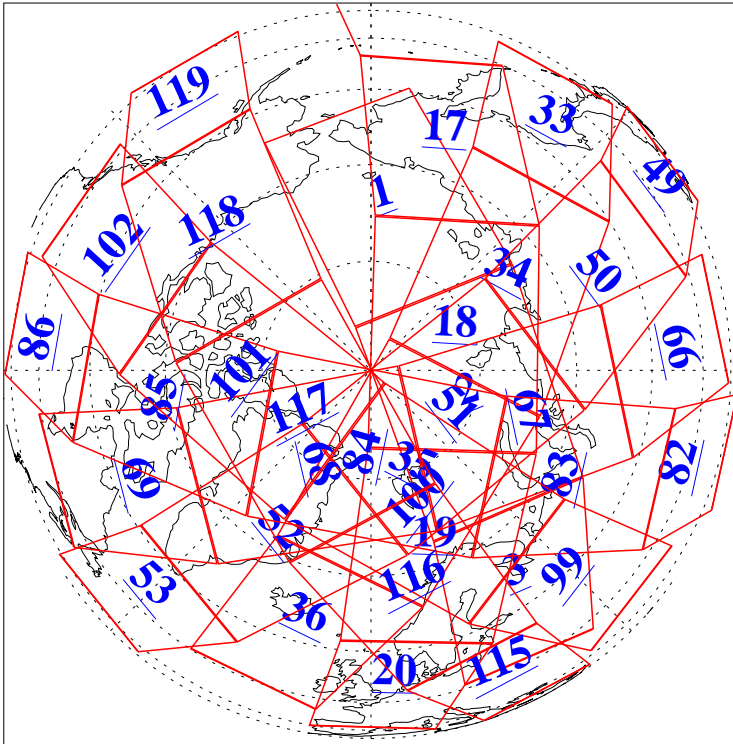

L1B Availability
AMSU Granules: 240
HSB Granules: 0
AIRS Granules: 237

6 Mar 2009
DoY 65
Aqua Day 2498
Granules: 1 to 120

Granules: 121 to 240

Legend: AMSU Available, HSB Available, AIRS Available

L1B Availability
 AMSU Granules: 240
 HSB Granules: 0
 AIRS Granules: 237

6 Mar 2009
 DoY 65
 Aqua Day 2498

Ascending Granules

Descending Granules

Legend: AMSU Available, HSB Available, AIRS Available

L1B Availability
 AMSU Granules: 240
 HSB Granules: 0
 AIRS Granules: 237

6 Mar 2009
 DoY 65
 Aqua Day 2498

Northern Hemisphere Granules

Southern Hemisphere Granules

Legend: AMSU Available, HSB Available, AIRS Available