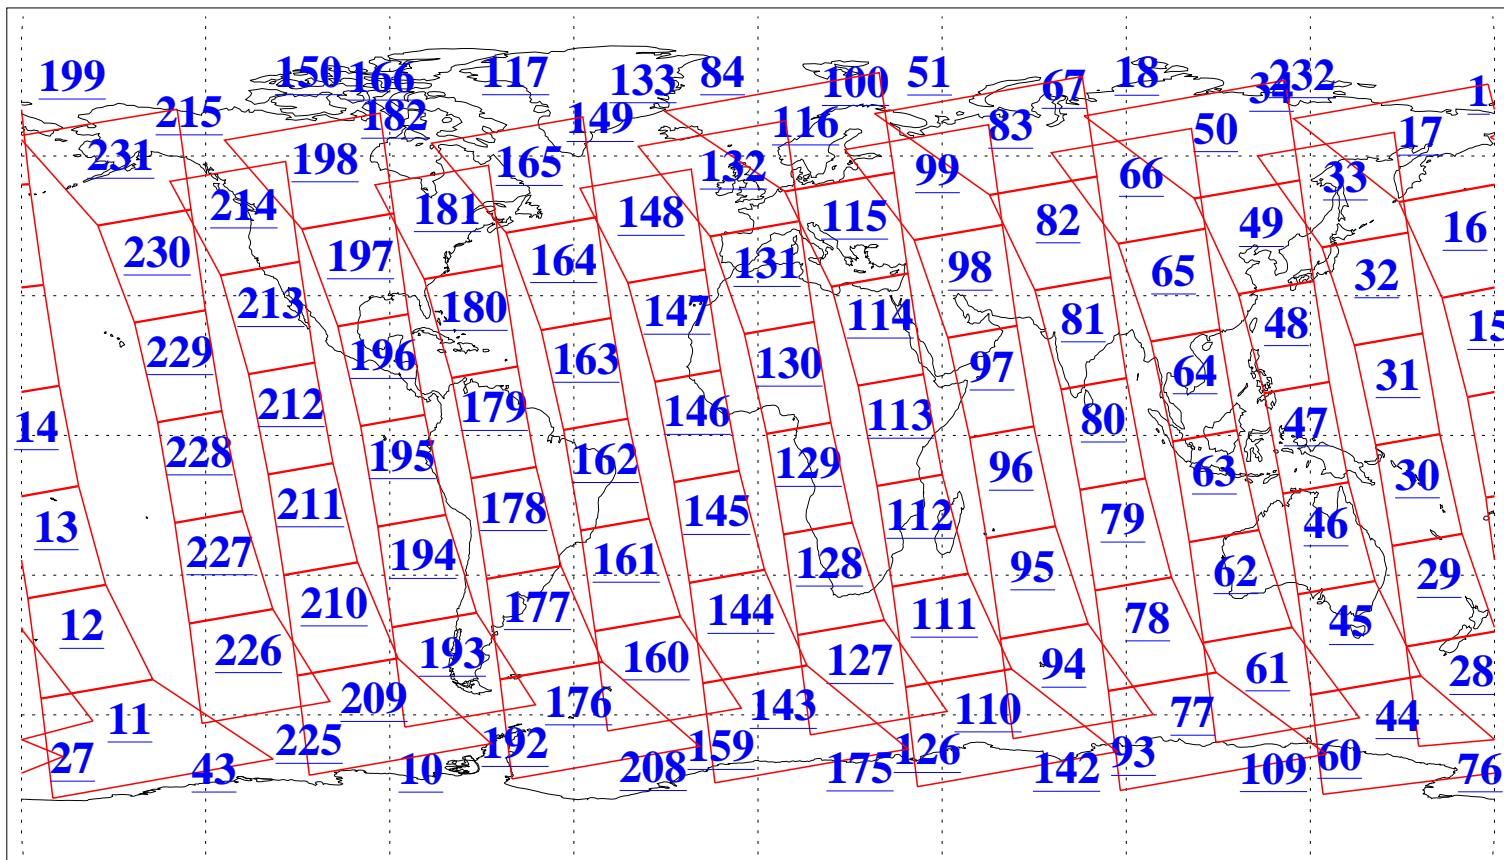

L1B Availability
AMSU Granules: 240
HSB Granules: 0
AIRS Granules: 237

6 Mar 2009
DoY 65
Aqua Day 2498
Granules: 1 to 120

Granules: 121 to 240

Legend: AMSU Available, HSB Available, AIRS Available

L1B Availability
 AMSU Granules: 240
 HSB Granules: 0
 AIRS Granules: 237

6 Mar 2009
 DoY 65
 Aqua Day 2498

Ascending Granules

Descending Granules

Legend: AMSU Available, HSB Available, AIRS Available

L1B Availability
 AMSU Granules: 240
 HSB Granules: 0
 AIRS Granules: 237

6 Mar 2009
 DoY 65
 Aqua Day 2498

Northern Hemisphere Granules

Southern Hemisphere Granules

Legend: AMSU Available, HSB Available, AIRS Available