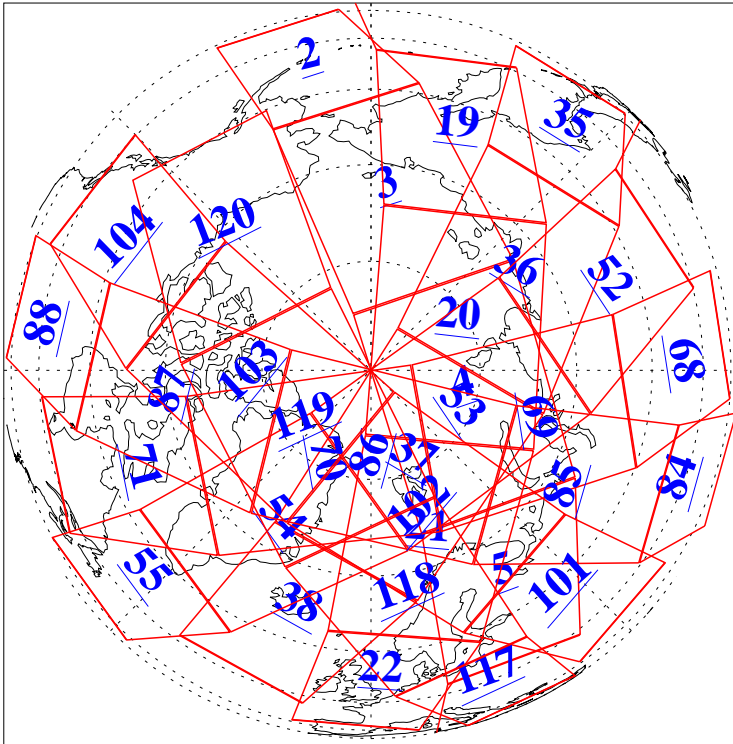

L1B Availability  
AMSU Granules: 240  
HSB Granules: 0  
AIRS Granules: 240

4 Mar 2009  
DoY 63  
Aqua Day 2496  
Granules: 1 to 120

Granules: 121 to 240

Legend: AMSU Available, HSB Available, AIRS Available

L1B Availability  
AMSU Granules: 240  
HSB Granules: 0  
AIRS Granules: 240

4 Mar 2009  
DoY 63  
Aqua Day 2496  
Ascending Granules

Descending Granules

Legend: AMSU Available, HSB Available, AIRS Available

L1B Availability  
 AMSU Granules: 240  
 HSB Granules: 0  
 AIRS Granules: 240

4 Mar 2009  
 DoY 63  
 Aqua Day 2496

Northern Hemisphere Granules

Southern Hemisphere Granules

Legend: AMSU Available, HSB Available, AIRS Available