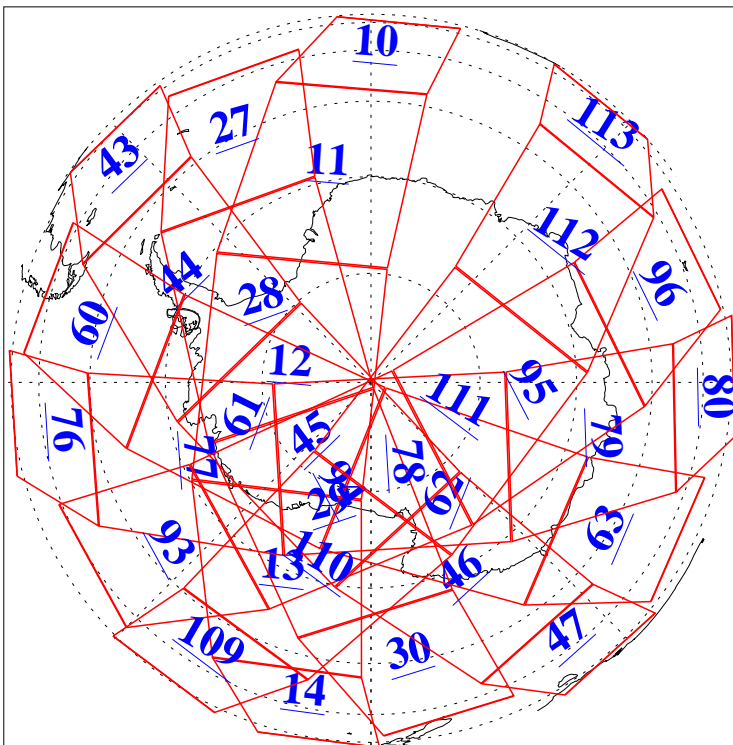

L1B Availability  
AMSU Granules: 240  
HSB Granules: 0  
AIRS Granules: 240

4 Mar 2009  
DoY 63  
Aqua Day 2496  
Granules: 1 to 120

Granules: 121 to 240

Legend: AMSU Available, HSB Available, AIRS Available

L1B Availability  
AMSU Granules: 240  
HSB Granules: 0  
AIRS Granules: 240

4 Mar 2009  
DoY 63  
Aqua Day 2496  
Ascending Granules

Descending Granules

Legend: AMSU Available, HSB Available, AIRS Available

L1B Availability  
 AMSU Granules: 240  
 HSB Granules: 0  
 AIRS Granules: 240

4 Mar 2009  
 DoY 63  
 Aqua Day 2496

Northern Hemisphere Granules

Southern Hemisphere Granules

Legend: AMSU Available, HSB Available, AIRS Available