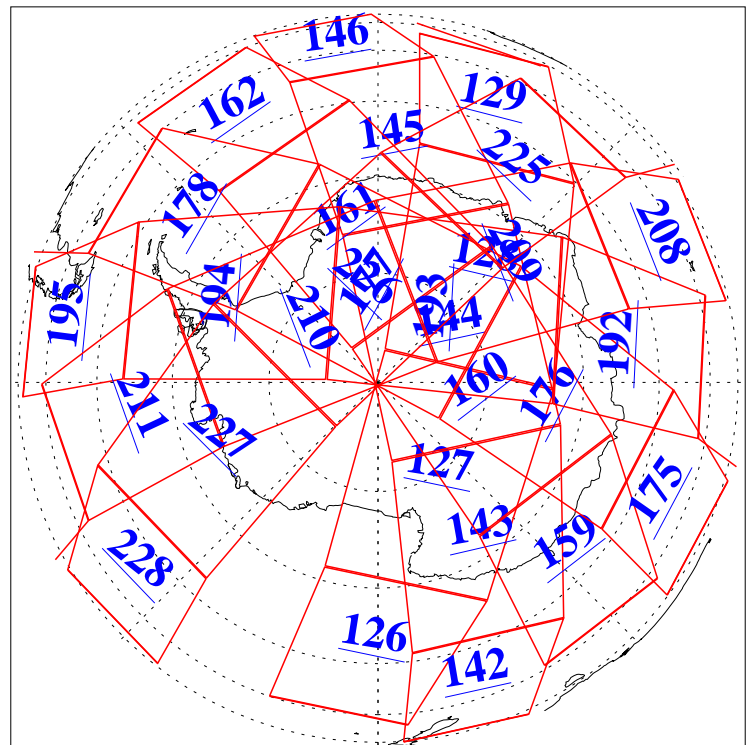

L1B Availability  
AMSU Granules: 240  
HSB Granules: 0  
AIRS Granules: 240

4 Mar 2009  
DoY 63  
Aqua Day 2496  
Granules: 1 to 120

Granules: 121 to 240

Legend: AMSU Available, HSB Available, AIRS Available

L1B Availability  
AMSU Granules: 240  
HSB Granules: 0  
AIRS Granules: 240

4 Mar 2009  
DoY 63  
Aqua Day 2496  
Ascending Granules

Descending Granules

Legend: AMSU Available, HSB Available, AIRS Available

L1B Availability  
 AMSU Granules: 240  
 HSB Granules: 0  
 AIRS Granules: 240

4 Mar 2009  
 DoY 63  
 Aqua Day 2496

Northern Hemisphere Granules

Southern Hemisphere Granules

Legend: AMSU Available, HSB Available, AIRS Available