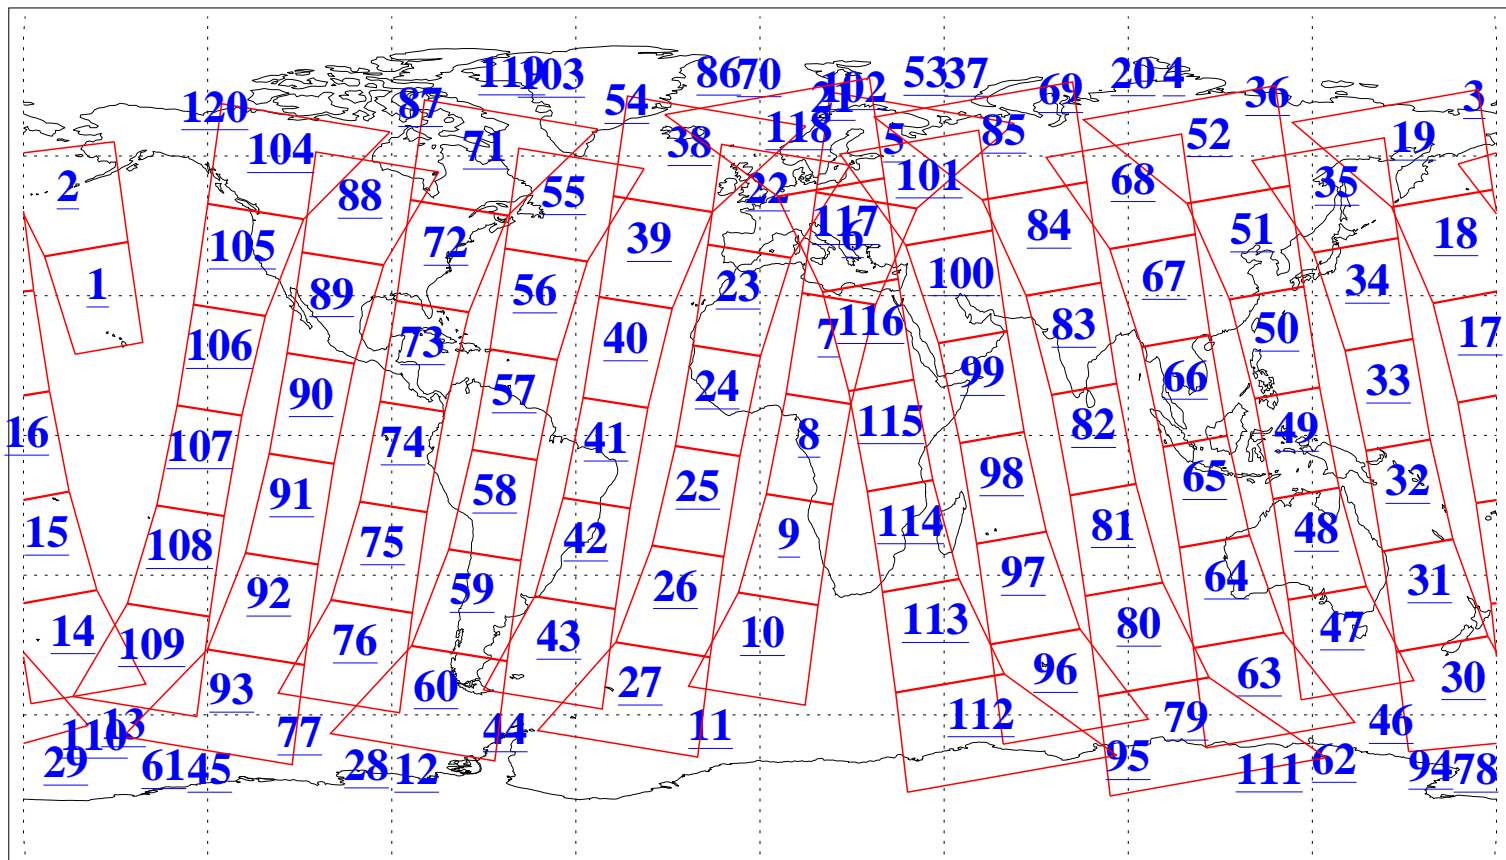

L1B Availability  
AMSU Granules: 240  
HSB Granules: 0  
AIRS Granules: 240

4 Mar 2009  
DoY 63  
Aqua Day 2496  
Granules: 1 to 120

Granules: 121 to 240

Legend: AMSU Available, HSB Available, AIRS Available

L1B Availability  
AMSU Granules: 240  
HSB Granules: 0  
AIRS Granules: 240

4 Mar 2009  
DoY 63  
Aqua Day 2496  
Ascending Granules

Descending Granules

Legend: AMSU Available, HSB Available, AIRS Available

L1B Availability  
 AMSU Granules: 240  
 HSB Granules: 0  
 AIRS Granules: 240

4 Mar 2009  
 DoY 63  
 Aqua Day 2496

Northern Hemisphere Granules

Southern Hemisphere Granules

Legend: AMSU Available, HSB Available, AIRS Available