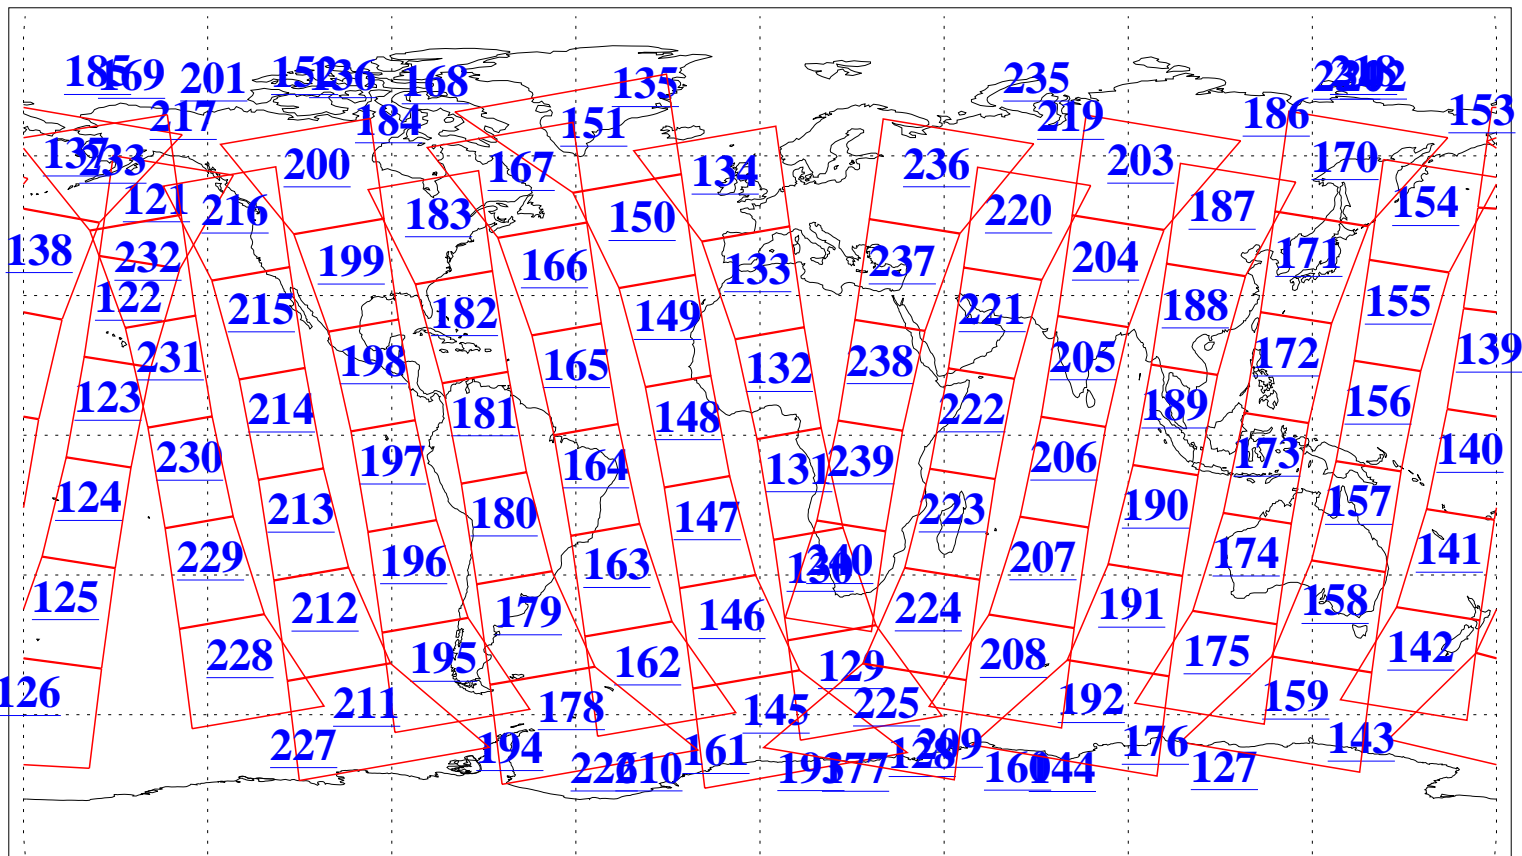

L1B Availability  
AMSU Granules: 240  
HSB Granules: 0  
AIRS Granules: 240

4 Mar 2009  
DoY 63  
Aqua Day 2496  
Granules: 1 to 120

Granules: 121 to 240

Legend: AMSU Available, HSB Available, AIRS Available

L1B Availability  
AMSU Granules: 240  
HSB Granules: 0  
AIRS Granules: 240

4 Mar 2009  
DoY 63  
Aqua Day 2496  
Ascending Granules

Descending Granules

Legend: AMSU Available, HSB Available, AIRS Available

L1B Availability  
 AMSU Granules: 240  
 HSB Granules: 0  
 AIRS Granules: 240

4 Mar 2009  
 DoY 63  
 Aqua Day 2496

Northern Hemisphere Granules

Southern Hemisphere Granules

Legend: AMSU Available, HSB Available, AIRS Available