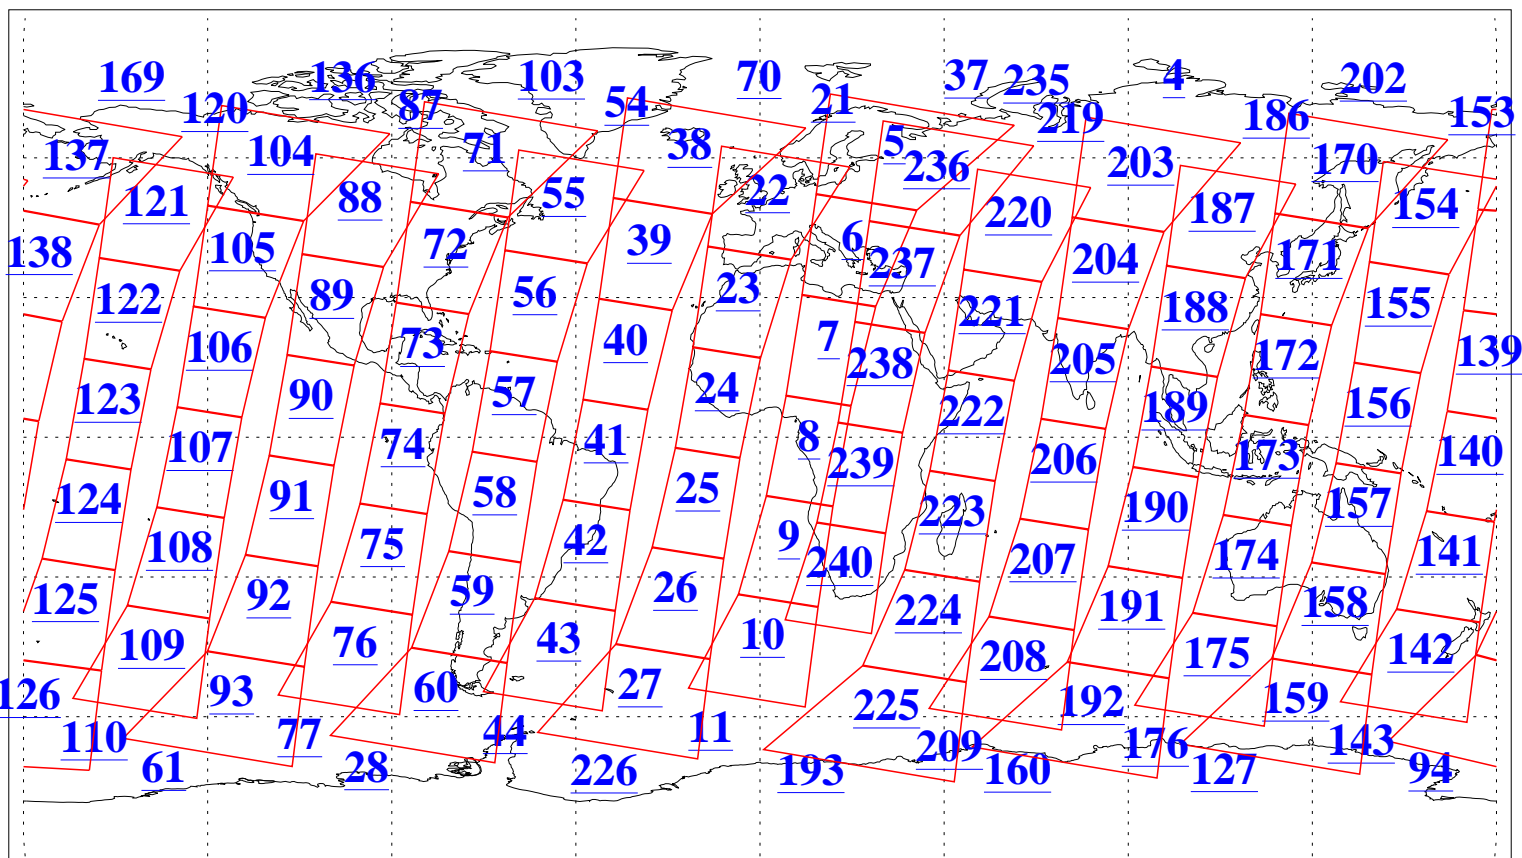

L1B Availability  
AMSU Granules: 240  
HSB Granules: 0  
AIRS Granules: 240

4 Mar 2009  
DoY 63  
Aqua Day 2496  
Granules: 1 to 120

Granules: 121 to 240

Legend: AMSU Available, HSB Available, AIRS Available

L1B Availability  
AMSU Granules: 240  
HSB Granules: 0  
AIRS Granules: 240

4 Mar 2009  
DoY 63  
Aqua Day 2496  
Ascending Granules

Descending Granules

Legend: AMSU Available, HSB Available, AIRS Available

L1B Availability  
 AMSU Granules: 240  
 HSB Granules: 0  
 AIRS Granules: 240

4 Mar 2009  
 DoY 63  
 Aqua Day 2496

Northern Hemisphere Granules

Southern Hemisphere Granules

Legend: AMSU Available, HSB Available, AIRS Available