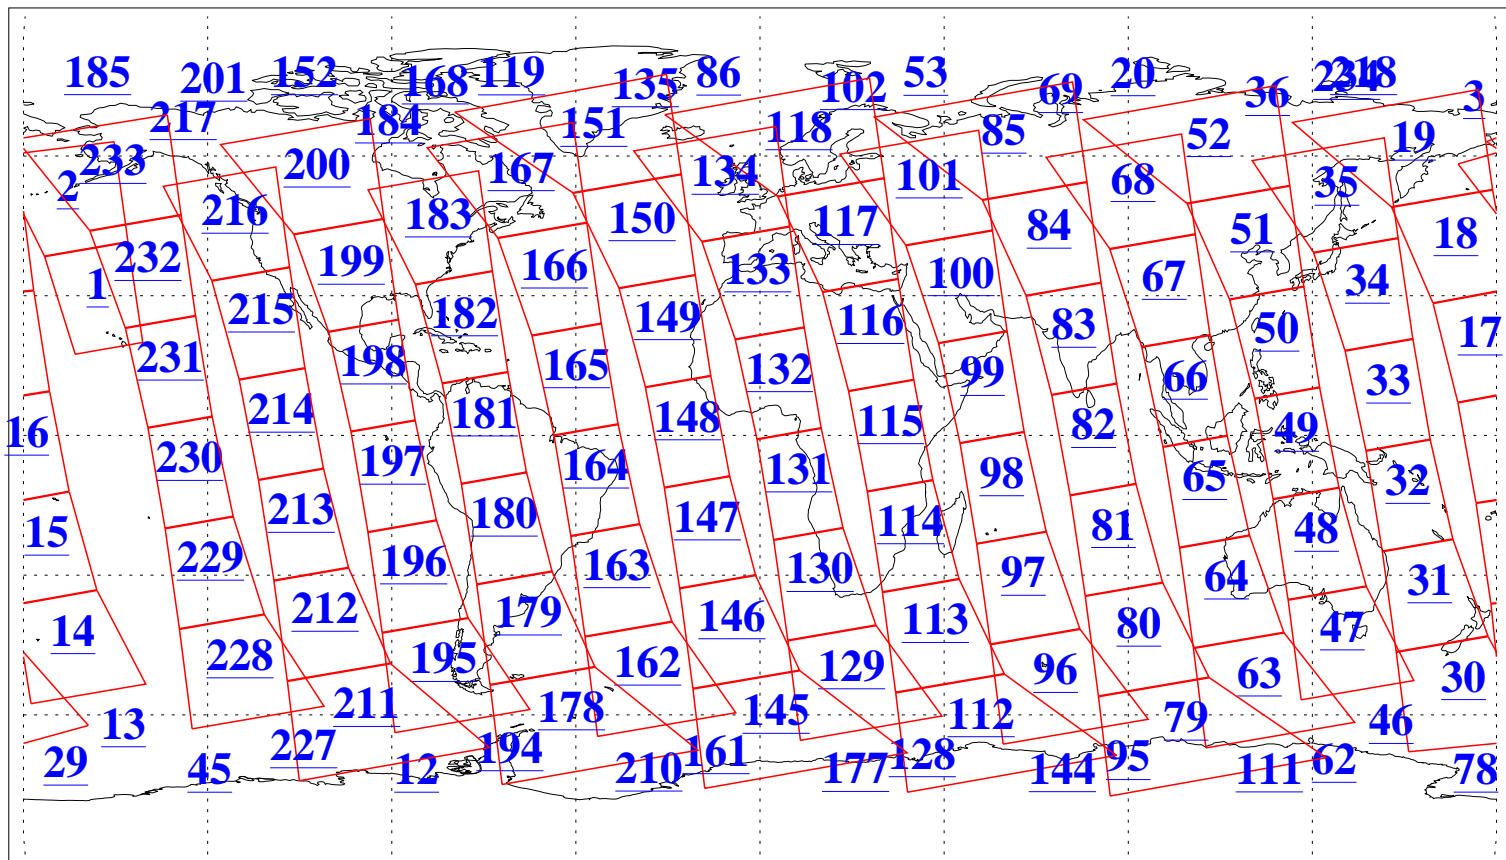

L1B Availability  
AMSU Granules: 240  
HSB Granules: 0  
AIRS Granules: 240

4 Mar 2009  
DoY 63  
Aqua Day 2496  
Granules: 1 to 120

Granules: 121 to 240

Legend: AMSU Available, HSB Available, AIRS Available

L1B Availability  
AMSU Granules: 240  
HSB Granules: 0  
AIRS Granules: 240

4 Mar 2009  
DoY 63  
Aqua Day 2496  
Ascending Granules

Descending Granules

Legend: AMSU Available, HSB Available, AIRS Available

L1B Availability  
 AMSU Granules: 240  
 HSB Granules: 0  
 AIRS Granules: 240

4 Mar 2009  
 DoY 63  
 Aqua Day 2496

Northern Hemisphere Granules

Southern Hemisphere Granules

Legend: AMSU Available, HSB Available, AIRS Available