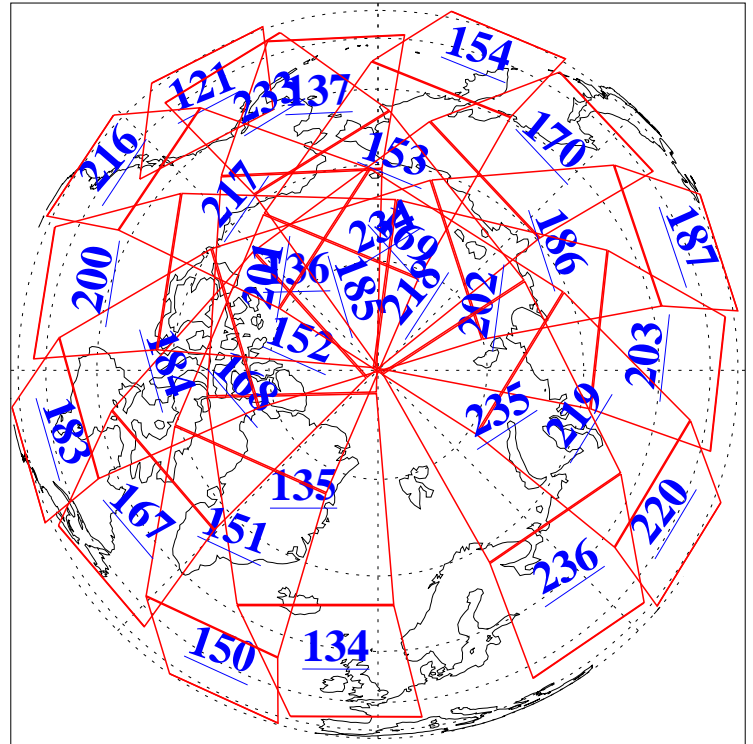

L1B Availability  
AMSU Granules: 240  
HSB Granules: 0  
AIRS Granules: 240

4 Mar 2009  
DoY 63  
Aqua Day 2496  
Granules: 1 to 120

Granules: 121 to 240

Legend: AMSU Available, HSB Available, AIRS Available

L1B Availability  
AMSU Granules: 240  
HSB Granules: 0  
AIRS Granules: 240

4 Mar 2009  
DoY 63  
Aqua Day 2496  
Ascending Granules

Descending Granules

Legend: AMSU Available, HSB Available, AIRS Available

L1B Availability  
 AMSU Granules: 240  
 HSB Granules: 0  
 AIRS Granules: 240

4 Mar 2009  
 DoY 63  
 Aqua Day 2496

Northern Hemisphere Granules

Southern Hemisphere Granules

Legend: AMSU Available, HSB Available, AIRS Available