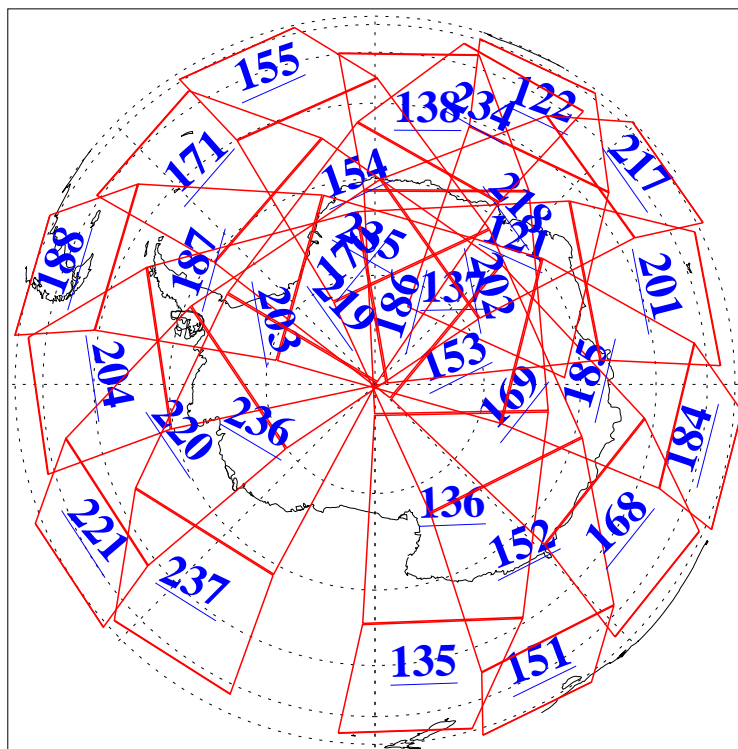

L1B Availability
AMSU Granules: 240
HSB Granules: 0
AIRS Granules: 240

3 Mar 2009
DoY 62
Aqua Day 2495
Granules: 1 to 120

Granules: 121 to 240

Legend: AMSU Available, HSB Available, AIRS Available

L1B Availability
AMSU Granules: 240
HSB Granules: 0
AIRS Granules: 240

3 Mar 2009
DoY 62
Aqua Day 2495
Ascending Granules

Descending Granules

Legend: AMSU Available, HSB Available, AIRS Available

L1B Availability
 AMSU Granules: 240
 HSB Granules: 0
 AIRS Granules: 240

3 Mar 2009
 DoY 62
 Aqua Day 2495

Northern Hemisphere Granules

Southern Hemisphere Granules

Legend: AMSU Available, ~~HSB Available~~, AIRS Available