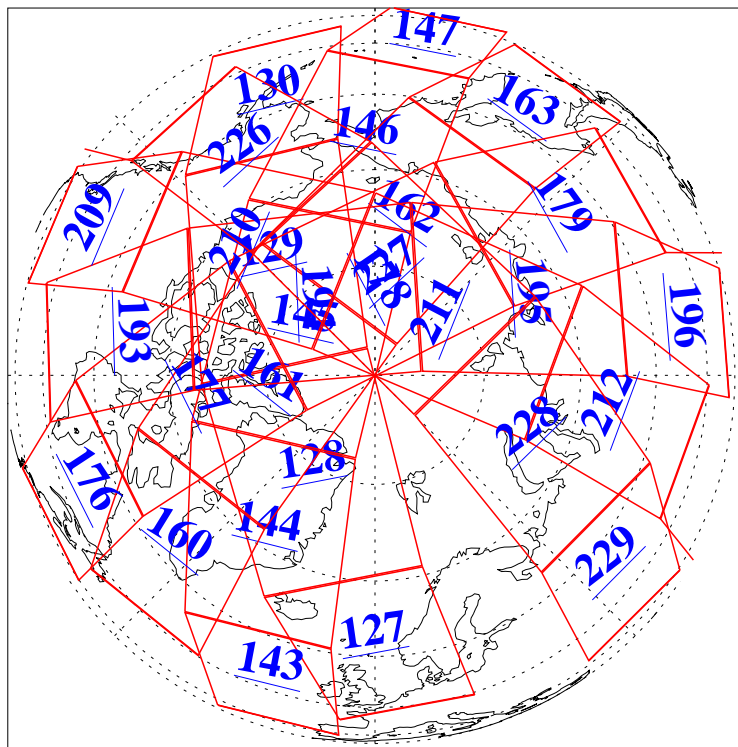

L1B Availability
AMSU Granules: 240
HSB Granules: 0
AIRS Granules: 240

3 Mar 2009
DoY 62
Aqua Day 2495
Granules: 1 to 120

Granules: 121 to 240

Legend: AMSU Available, HSB Available, AIRS Available

L1B Availability
AMSU Granules: 240
HSB Granules: 0
AIRS Granules: 240

3 Mar 2009
DoY 62
Aqua Day 2495
Ascending Granules

Descending Granules

Legend: AMSU Available, HSB Available, AIRS Available

L1B Availability
 AMSU Granules: 240
 HSB Granules: 0
 AIRS Granules: 240

3 Mar 2009
 DoY 62
 Aqua Day 2495

Northern Hemisphere Granules

Southern Hemisphere Granules

Legend: AMSU Available, ~~HSB Available~~, AIRS Available