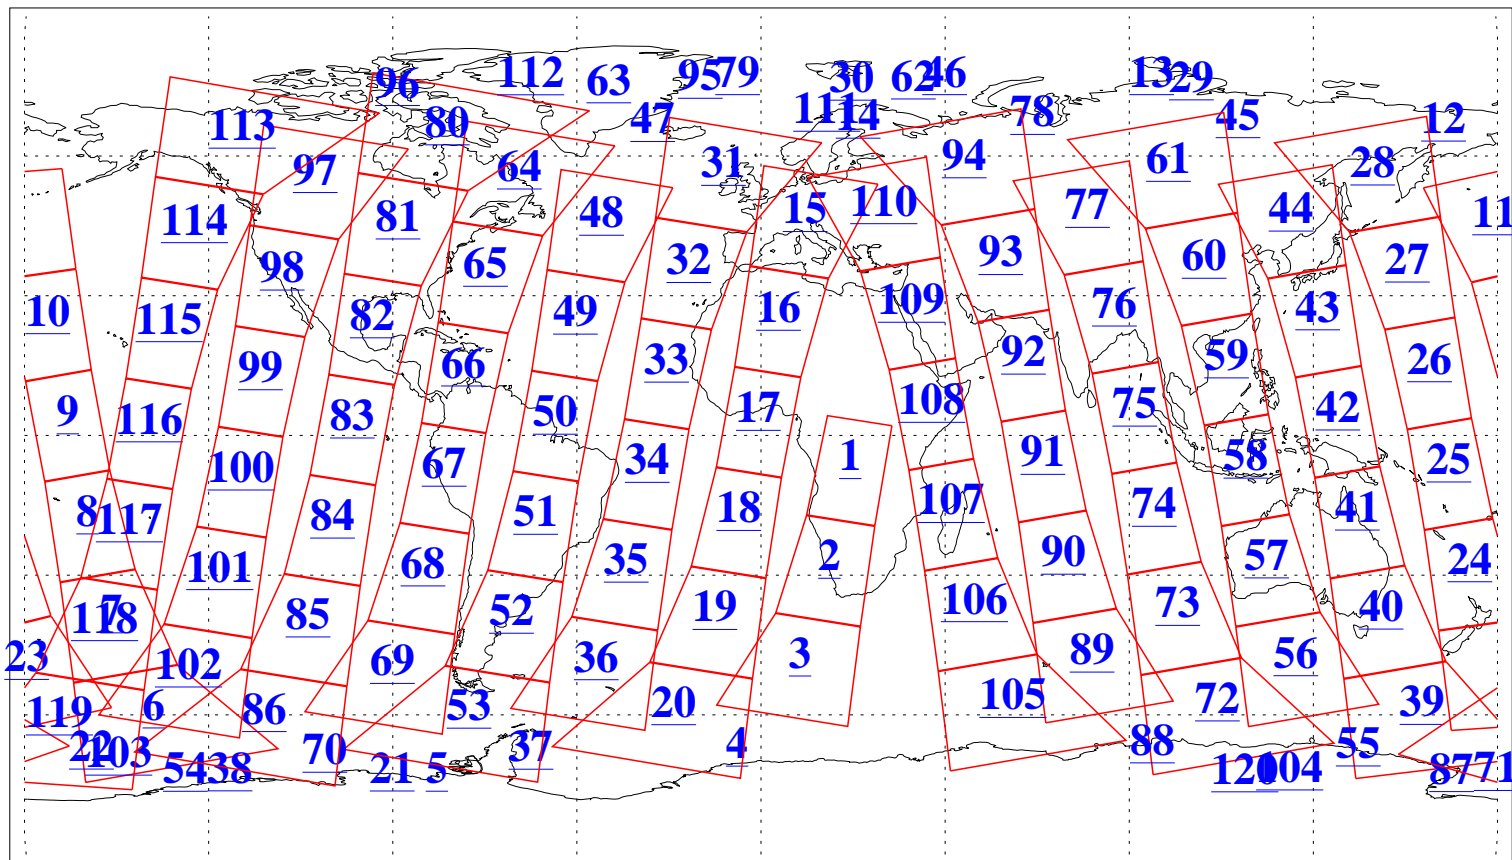

L1B Availability
AMSU Granules: 240
HSB Granules: 0
AIRS Granules: 240

3 Mar 2009
DoY 62
Aqua Day 2495
Granules: 1 to 120

Granules: 121 to 240

Legend: AMSU Available, HSB Available, AIRS Available

L1B Availability
AMSU Granules: 240
HSB Granules: 0
AIRS Granules: 240

3 Mar 2009
DoY 62
Aqua Day 2495
Ascending Granules

Descending Granules

Legend: AMSU Available, HSB Available, AIRS Available

L1B Availability
 AMSU Granules: 240
 HSB Granules: 0
 AIRS Granules: 240

3 Mar 2009
 DoY 62
 Aqua Day 2495

Northern Hemisphere Granules

Southern Hemisphere Granules

Legend: AMSU Available, ~~HSB Available~~, AIRS Available