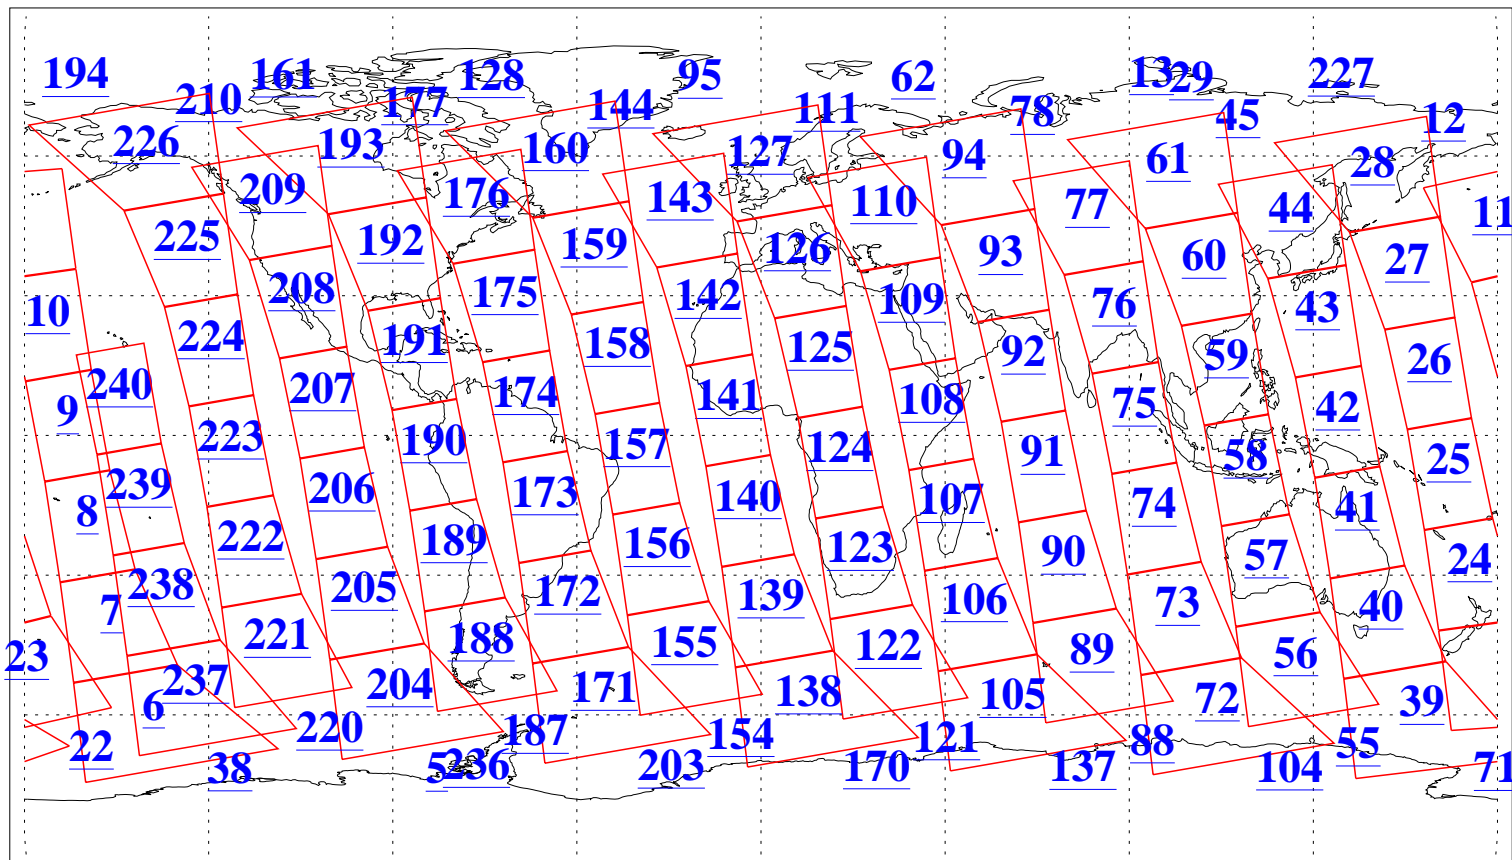

L1B Availability
AMSU Granules: 240
HSB Granules: 0
AIRS Granules: 240

3 Mar 2009
DoY 62
Aqua Day 2495
Granules: 1 to 120

Granules: 121 to 240

Legend: AMSU Available, HSB Available, AIRS Available

L1B Availability
AMSU Granules: 240
HSB Granules: 0
AIRS Granules: 240

3 Mar 2009
DoY 62
Aqua Day 2495
Ascending Granules

Descending Granules

Legend: AMSU Available, HSB Available, AIRS Available

L1B Availability
 AMSU Granules: 240
 HSB Granules: 0
 AIRS Granules: 240

3 Mar 2009
 DoY 62
 Aqua Day 2495

Northern Hemisphere Granules

Southern Hemisphere Granules

Legend: AMSU Available, ~~HSB Available~~, AIRS Available