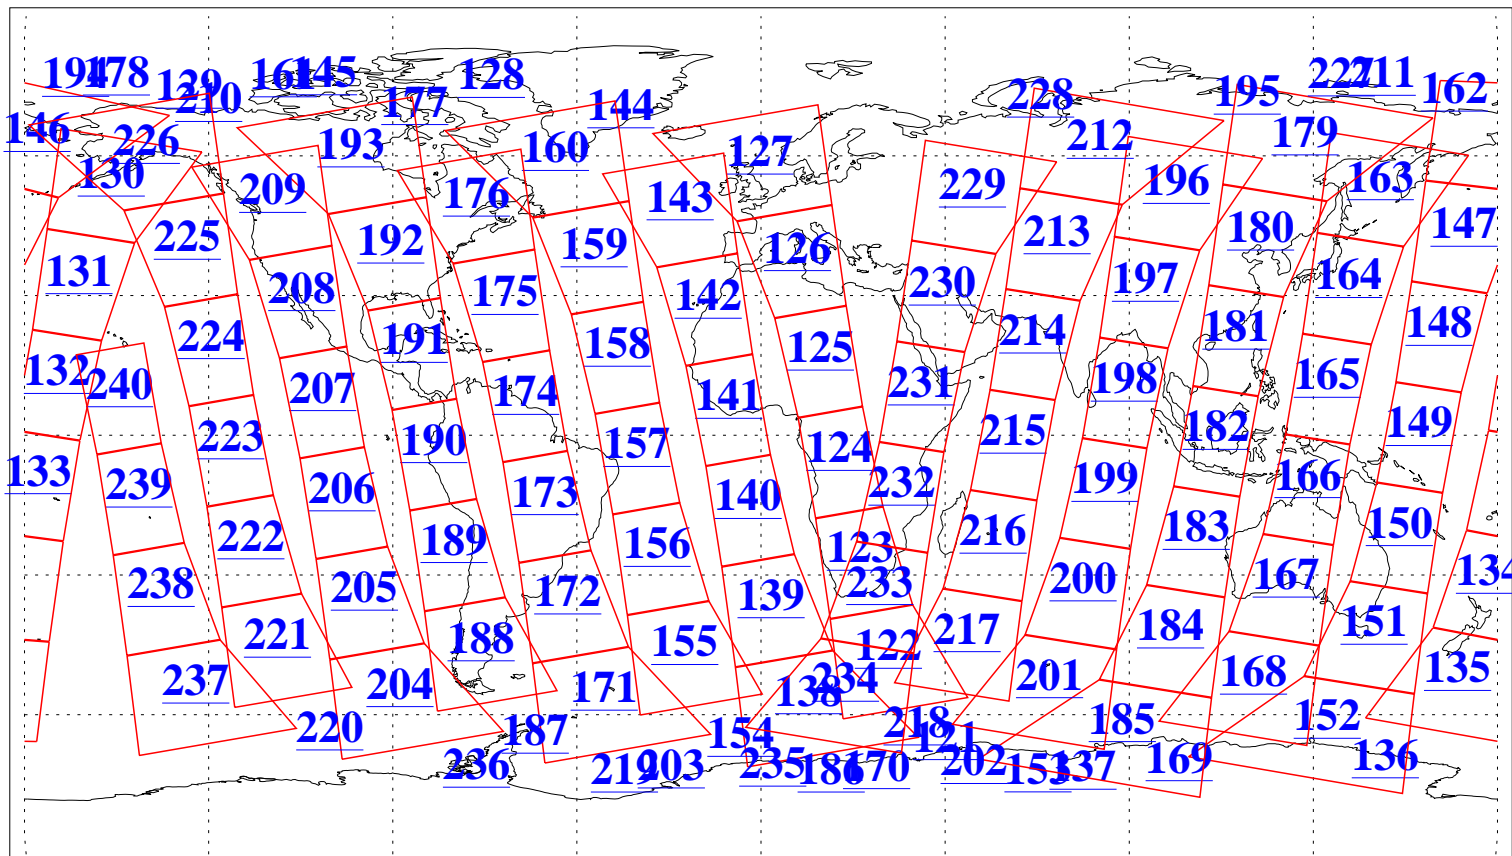

L1B Availability
AMSU Granules: 240
HSB Granules: 0
AIRS Granules: 240

3 Mar 2009
DoY 62
Aqua Day 2495
Granules: 1 to 120

Granules: 121 to 240

Legend: AMSU Available, HSB Available, AIRS Available

L1B Availability
AMSU Granules: 240
HSB Granules: 0
AIRS Granules: 240

3 Mar 2009
DoY 62
Aqua Day 2495
Ascending Granules

Descending Granules

Legend: AMSU Available, HSB Available, AIRS Available

L1B Availability
 AMSU Granules: 240
 HSB Granules: 0
 AIRS Granules: 240

3 Mar 2009
 DoY 62
 Aqua Day 2495