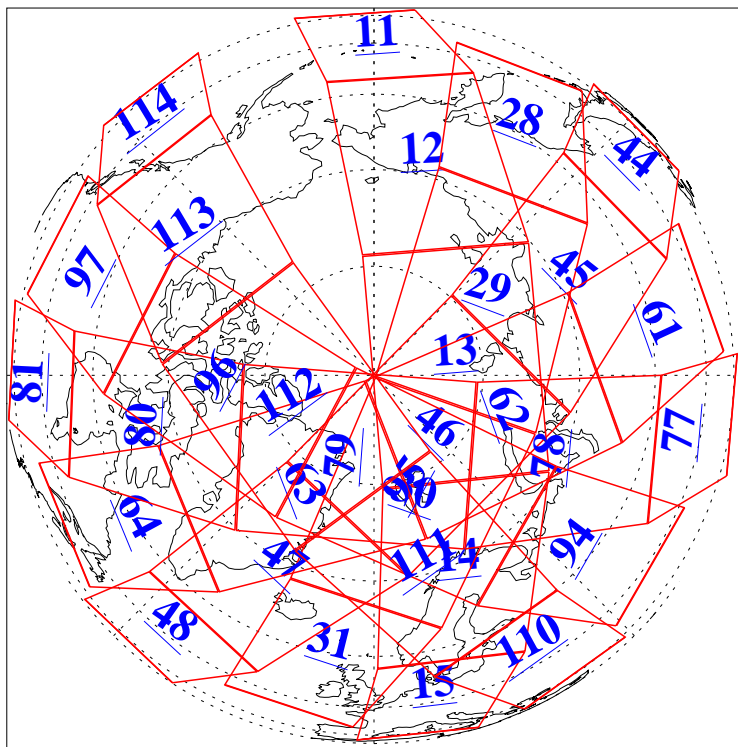

L1B Availability
AMSU Granules: 240
HSB Granules: 0
AIRS Granules: 240

3 Mar 2009
DoY 62
Aqua Day 2495
Granules: 1 to 120

Granules: 121 to 240

Legend: AMSU Available, HSB Available, AIRS Available

L1B Availability
AMSU Granules: 240
HSB Granules: 0
AIRS Granules: 240

3 Mar 2009
DoY 62
Aqua Day 2495
Ascending Granules

Descending Granules

Legend: AMSU Available, HSB Available, AIRS Available

L1B Availability
 AMSU Granules: 240
 HSB Granules: 0
 AIRS Granules: 240

3 Mar 2009
 DoY 62
 Aqua Day 2495

Northern Hemisphere Granules

Southern Hemisphere Granules

Legend: AMSU Available, ~~HSB Available~~, AIRS Available