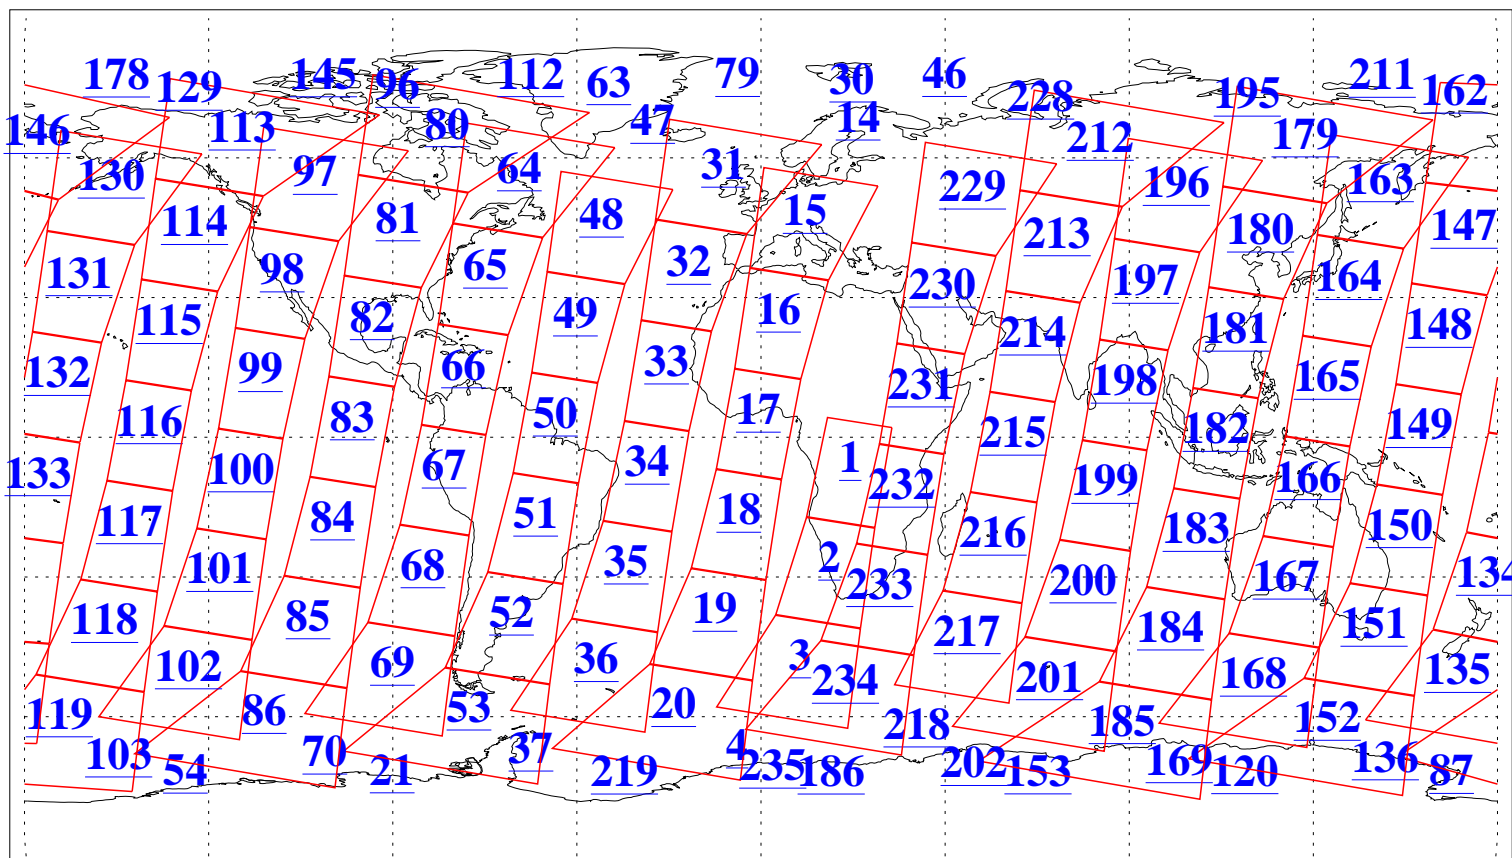

L1B Availability
AMSU Granules: 240
HSB Granules: 0
AIRS Granules: 240

3 Mar 2009
DoY 62
Aqua Day 2495
Granules: 1 to 120

Granules: 121 to 240

Legend: AMSU Available, HSB Available, AIRS Available

L1B Availability
AMSU Granules: 240
HSB Granules: 0
AIRS Granules: 240

3 Mar 2009
DoY 62
Aqua Day 2495
Ascending Granules

Descending Granules

Legend: AMSU Available, HSB Available, AIRS Available

L1B Availability
 AMSU Granules: 240
 HSB Granules: 0
 AIRS Granules: 240

3 Mar 2009
 DoY 62
 Aqua Day 2495