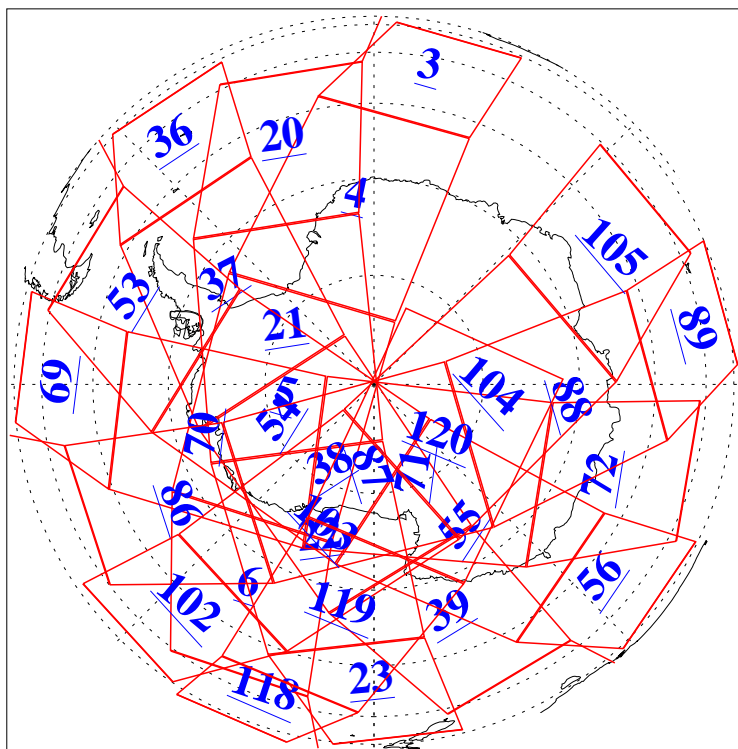

L1B Availability
AMSU Granules: 240
HSB Granules: 0
AIRS Granules: 240

3 Mar 2009
DoY 62
Aqua Day 2495
Granules: 1 to 120

Granules: 121 to 240

Legend: AMSU Available, HSB Available, AIRS Available

L1B Availability
AMSU Granules: 240
HSB Granules: 0
AIRS Granules: 240

3 Mar 2009
DoY 62
Aqua Day 2495
Ascending Granules

Descending Granules

Legend: AMSU Available, HSB Available, AIRS Available

L1B Availability
 AMSU Granules: 240
 HSB Granules: 0
 AIRS Granules: 240

3 Mar 2009
 DoY 62
 Aqua Day 2495

Northern Hemisphere Granules

Southern Hemisphere Granules

Legend: AMSU Available, ~~HSB Available~~, AIRS Available