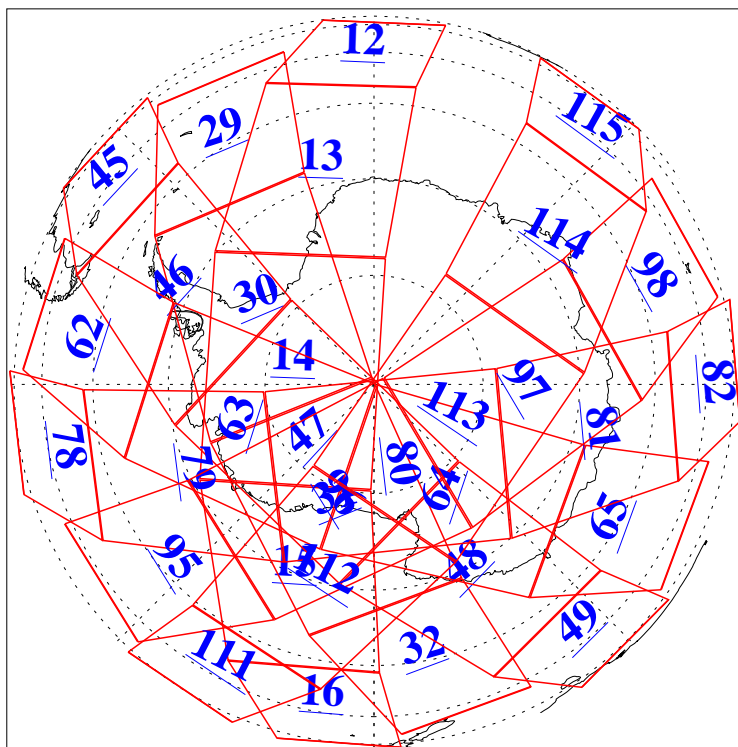

L1B Availability  
AMSU Granules: 240  
HSB Granules: 0  
AIRS Granules: 240

2 Mar 2009  
DoY 61  
Aqua Day 2494  
Granules: 1 to 120

Granules: 121 to 240

Legend: AMSU Available, HSB Available, AIRS Available

L1B Availability  
AMSU Granules: 240  
HSB Granules: 0  
AIRS Granules: 240

2 Mar 2009  
DoY 61  
Aqua Day 2494  
Ascending Granules

Descending Granules

Legend: AMSU Available, HSB Available, AIRS Available

L1B Availability  
 AMSU Granules: 240  
 HSB Granules: 0  
 AIRS Granules: 240

2 Mar 2009  
 DoY 61  
 Aqua Day 2494

Northern Hemisphere Granules

Southern Hemisphere Granules

Legend: AMSU Available, HSB Available, AIRS Available