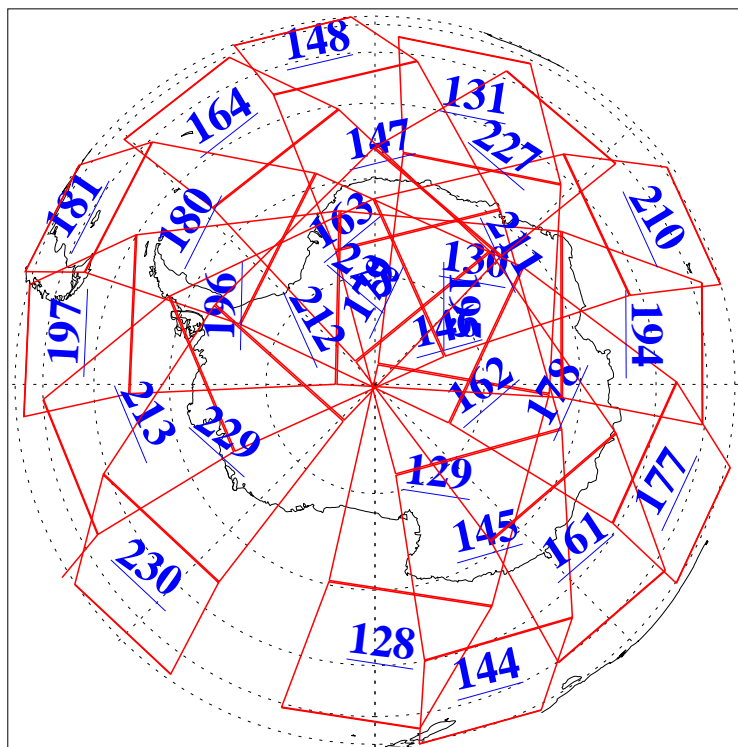

L1B Availability  
AMSU Granules: 240  
HSB Granules: 0  
AIRS Granules: 240

2 Mar 2009  
DoY 61  
Aqua Day 2494  
Granules: 1 to 120

Granules: 121 to 240

Legend: AMSU Available, HSB Available, AIRS Available

L1B Availability  
AMSU Granules: 240  
HSB Granules: 0  
AIRS Granules: 240

2 Mar 2009  
DoY 61  
Aqua Day 2494  
Ascending Granules

Descending Granules

Legend: AMSU Available, HSB Available, AIRS Available

L1B Availability  
 AMSU Granules: 240  
 HSB Granules: 0  
 AIRS Granules: 240

2 Mar 2009  
 DoY 61  
 Aqua Day 2494

Northern Hemisphere Granules

Southern Hemisphere Granules

Legend: AMSU Available, HSB Available, AIRS Available