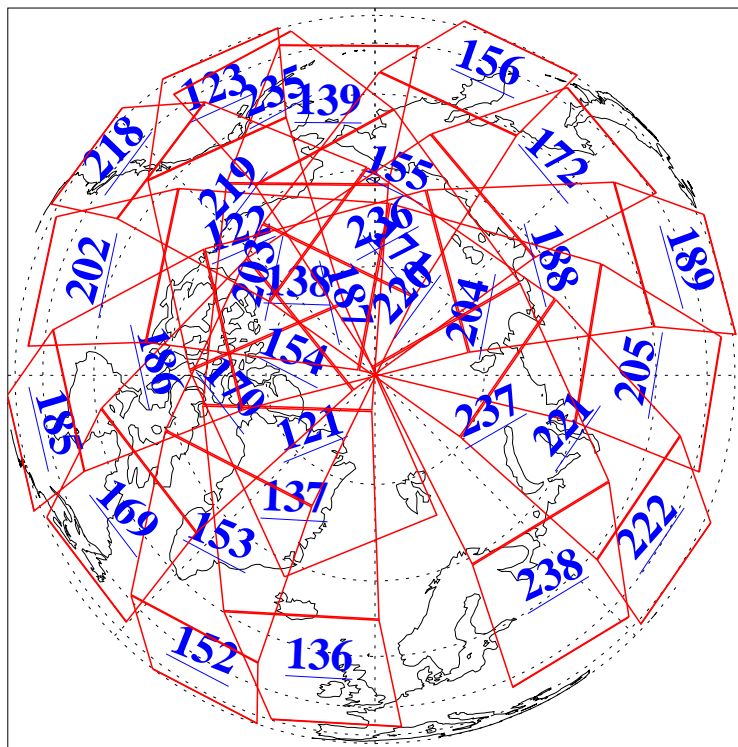

L1B Availability  
AMSU Granules: 240  
HSB Granules: 0  
AIRS Granules: 240

2 Mar 2009  
DoY 61  
Aqua Day 2494  
Granules: 1 to 120

Granules: 121 to 240

Legend: AMSU Available, HSB Available, AIRS Available

L1B Availability  
AMSU Granules: 240  
HSB Granules: 0  
AIRS Granules: 240

2 Mar 2009  
DoY 61  
Aqua Day 2494  
Ascending Granules

Descending Granules

Legend: AMSU Available, HSB Available, AIRS Available

L1B Availability  
 AMSU Granules: 240  
 HSB Granules: 0  
 AIRS Granules: 240

2 Mar 2009  
 DoY 61  
 Aqua Day 2494

Northern Hemisphere Granules

Southern Hemisphere Granules

Legend: AMSU Available, HSB Available, AIRS Available