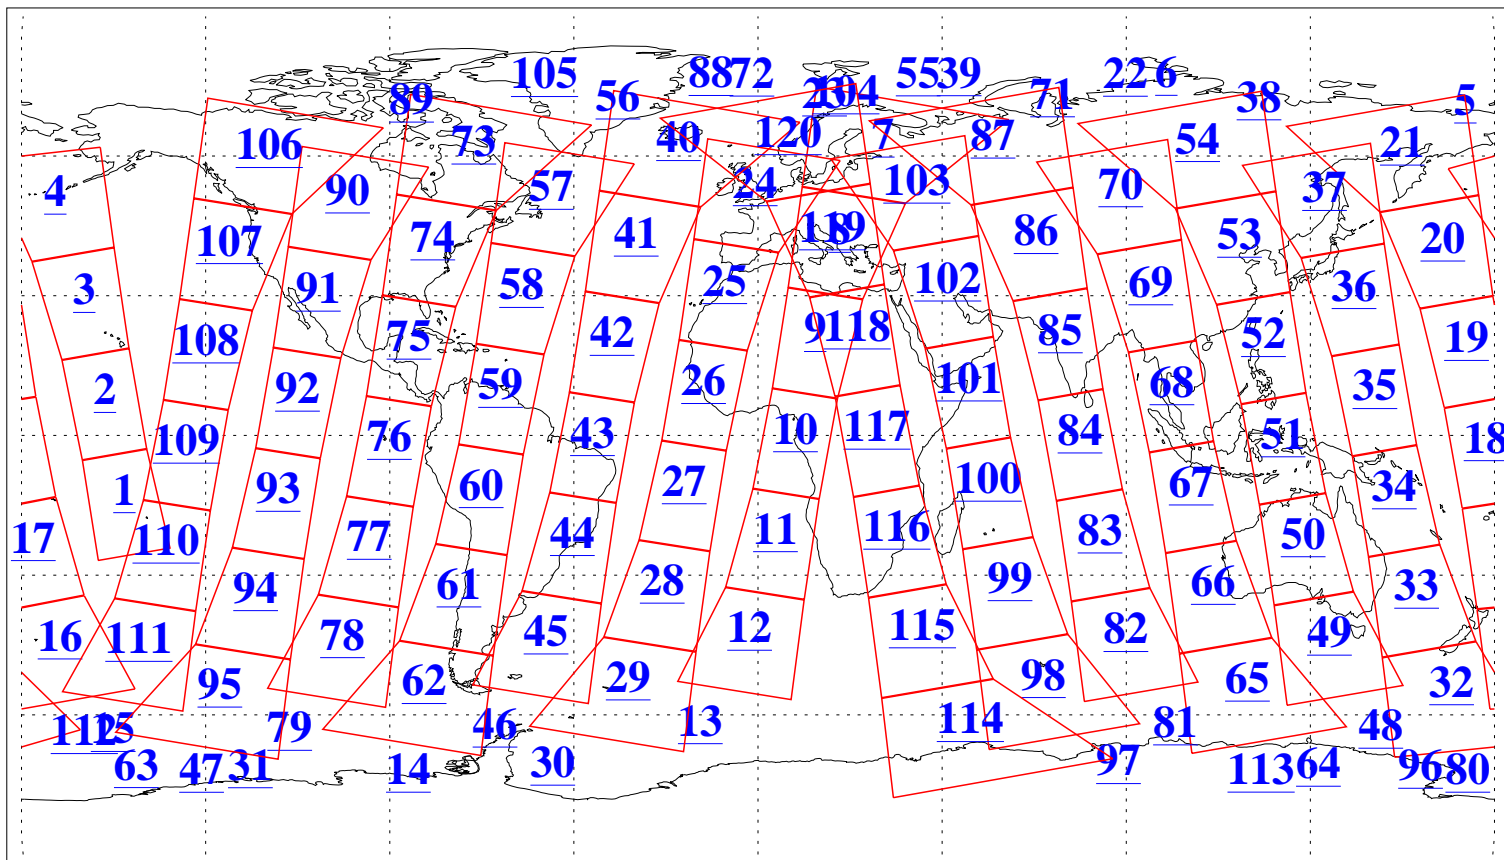

L1B Availability  
AMSU Granules: 240  
HSB Granules: 0  
AIRS Granules: 240

2 Mar 2009  
DoY 61  
Aqua Day 2494  
Granules: 1 to 120

Granules: 121 to 240

Legend: AMSU Available, HSB Available, AIRS Available

L1B Availability  
AMSU Granules: 240  
HSB Granules: 0  
AIRS Granules: 240

2 Mar 2009  
DoY 61  
Aqua Day 2494  
Ascending Granules

Descending Granules

Legend: AMSU Available, HSB Available, AIRS Available

L1B Availability  
 AMSU Granules: 240  
 HSB Granules: 0  
 AIRS Granules: 240

2 Mar 2009  
 DoY 61  
 Aqua Day 2494

Northern Hemisphere Granules

Southern Hemisphere Granules

Legend: AMSU Available, HSB Available, AIRS Available