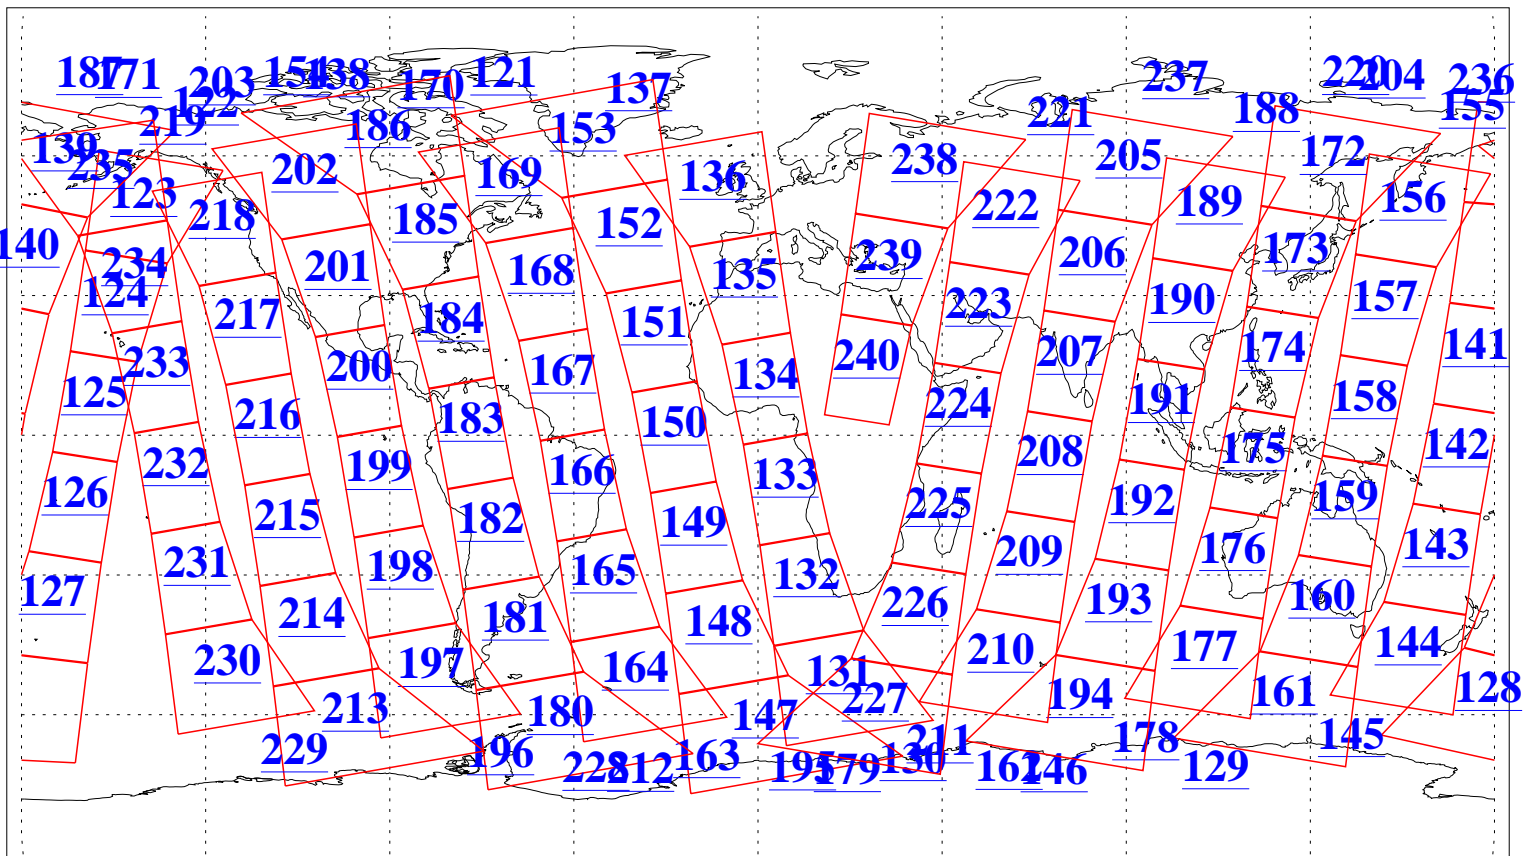

L1B Availability  
AMSU Granules: 240  
HSB Granules: 0  
AIRS Granules: 240

2 Mar 2009  
DoY 61  
Aqua Day 2494  
Granules: 1 to 120

Granules: 121 to 240

Legend: AMSU Available, HSB Available, AIRS Available

L1B Availability  
AMSU Granules: 240  
HSB Granules: 0  
AIRS Granules: 240

2 Mar 2009  
DoY 61  
Aqua Day 2494  
Ascending Granules

Descending Granules

Legend: AMSU Available, HSB Available, AIRS Available

L1B Availability  
 AMSU Granules: 240  
 HSB Granules: 0  
 AIRS Granules: 240

2 Mar 2009  
 DoY 61  
 Aqua Day 2494

Northern Hemisphere Granules

Southern Hemisphere Granules

Legend: AMSU Available, HSB Available, AIRS Available