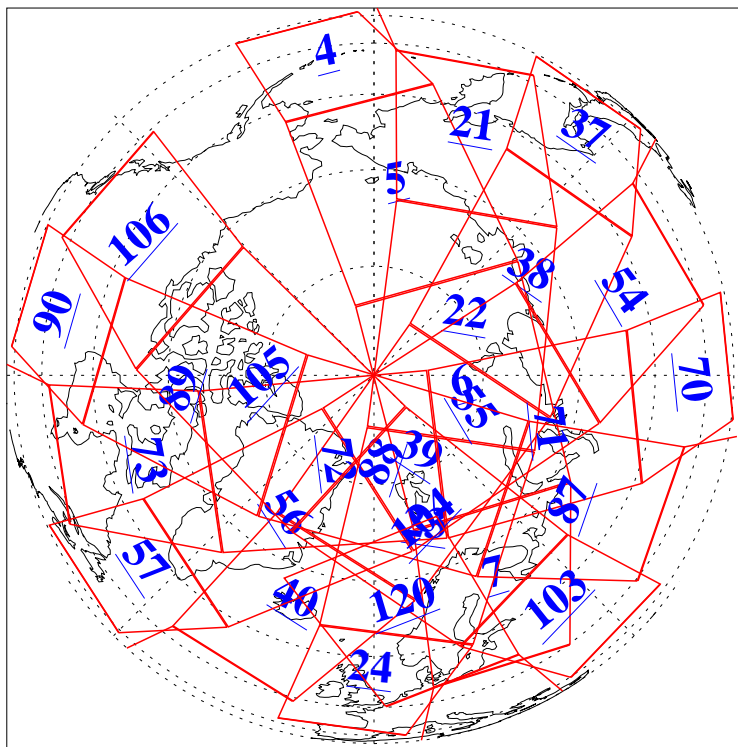

L1B Availability  
AMSU Granules: 240  
HSB Granules: 0  
AIRS Granules: 240

2 Mar 2009  
DoY 61  
Aqua Day 2494  
Granules: 1 to 120

Granules: 121 to 240

Legend: AMSU Available, HSB Available, AIRS Available

L1B Availability  
AMSU Granules: 240  
HSB Granules: 0  
AIRS Granules: 240

2 Mar 2009  
DoY 61  
Aqua Day 2494  
Ascending Granules

Descending Granules

Legend: AMSU Available, HSB Available, AIRS Available

L1B Availability  
 AMSU Granules: 240  
 HSB Granules: 0  
 AIRS Granules: 240

2 Mar 2009  
 DoY 61  
 Aqua Day 2494

Northern Hemisphere Granules

Southern Hemisphere Granules

Legend: AMSU Available, HSB Available, AIRS Available