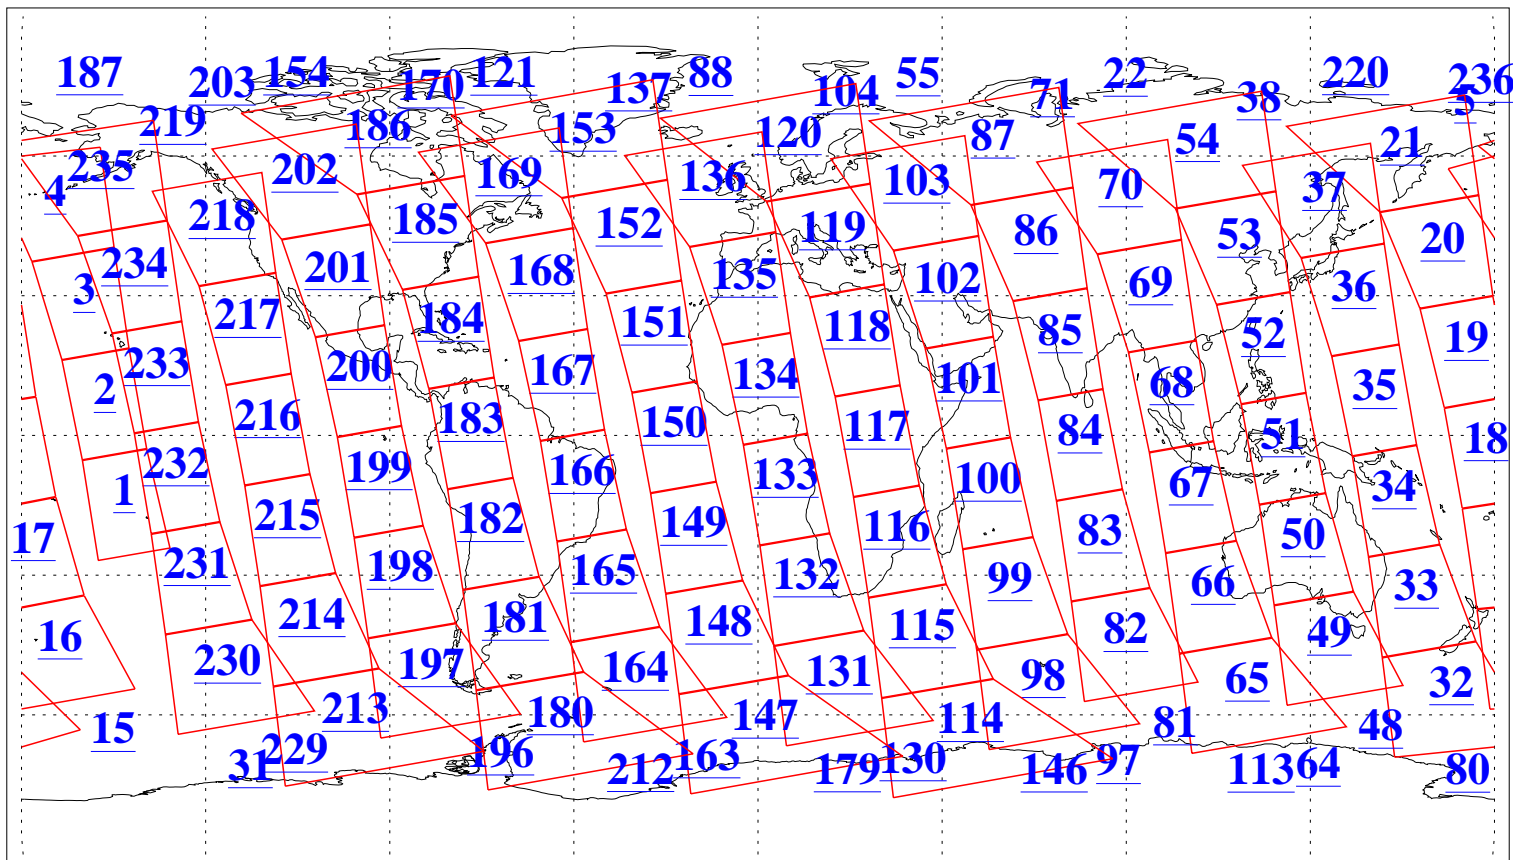

L1B Availability  
AMSU Granules: 240  
HSB Granules: 0  
AIRS Granules: 240

2 Mar 2009  
DoY 61  
Aqua Day 2494  
Granules: 1 to 120

Granules: 121 to 240

Legend: AMSU Available, HSB Available, AIRS Available

L1B Availability  
AMSU Granules: 240  
HSB Granules: 0  
AIRS Granules: 240

2 Mar 2009  
DoY 61  
Aqua Day 2494  
Ascending Granules

Descending Granules

Legend: AMSU Available, HSB Available, AIRS Available

L1B Availability  
 AMSU Granules: 240  
 HSB Granules: 0  
 AIRS Granules: 240

2 Mar 2009  
 DoY 61  
 Aqua Day 2494

Northern Hemisphere Granules

Southern Hemisphere Granules

Legend: AMSU Available, HSB Available, AIRS Available