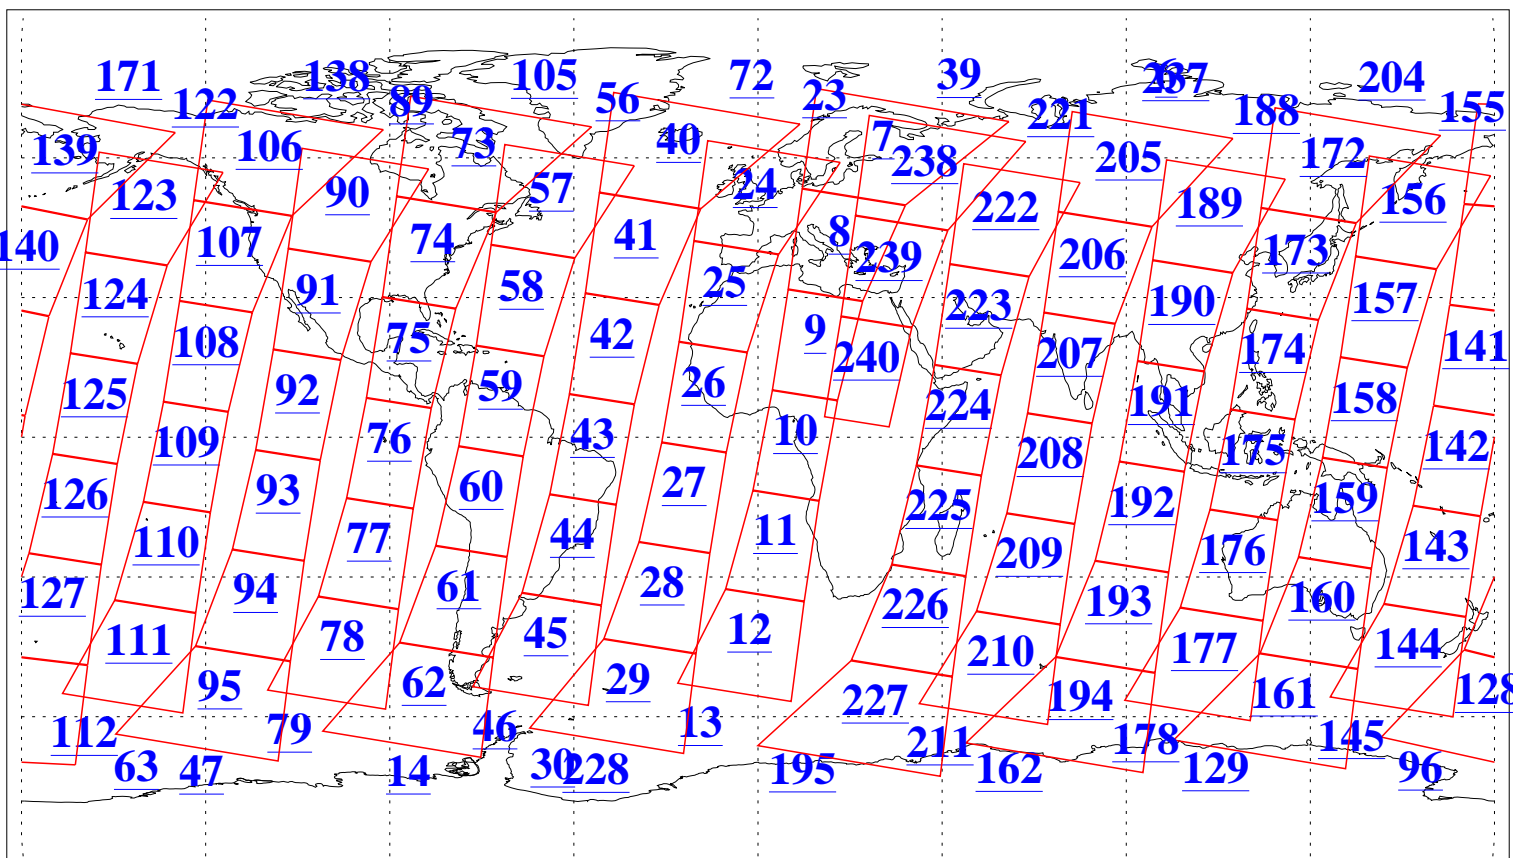

L1B Availability  
AMSU Granules: 240  
HSB Granules: 0  
AIRS Granules: 240

2 Mar 2009  
DoY 61  
Aqua Day 2494  
Granules: 1 to 120

Granules: 121 to 240

Legend: AMSU Available, HSB Available, AIRS Available

L1B Availability  
AMSU Granules: 240  
HSB Granules: 0  
AIRS Granules: 240

2 Mar 2009  
DoY 61  
Aqua Day 2494  
Ascending Granules

Descending Granules

Legend: AMSU Available, HSB Available, AIRS Available

L1B Availability  
 AMSU Granules: 240  
 HSB Granules: 0  
 AIRS Granules: 240

2 Mar 2009  
 DoY 61  
 Aqua Day 2494

Northern Hemisphere Granules

Southern Hemisphere Granules

Legend: AMSU Available, HSB Available, AIRS Available