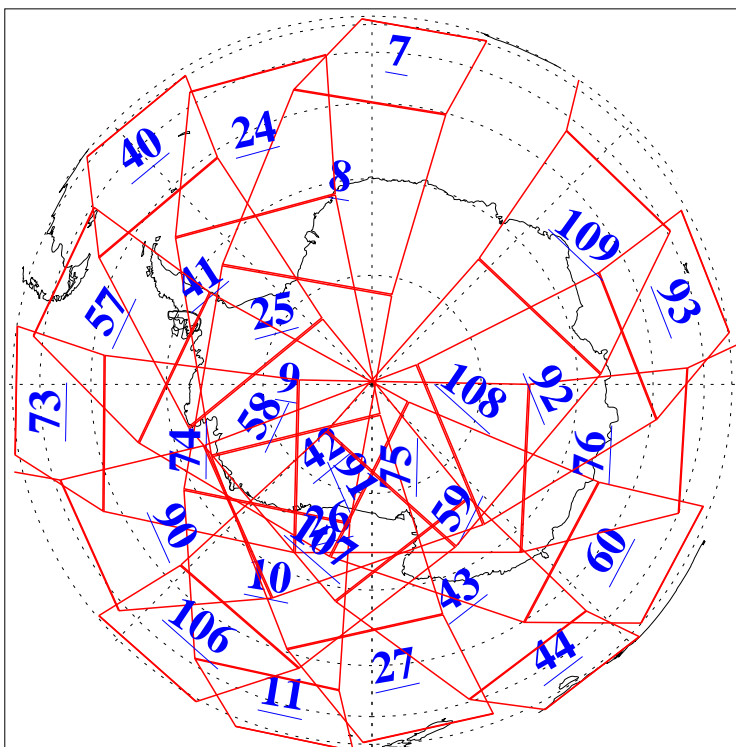

L1B Availability
AMSU Granules: 240
HSB Granules: 0
AIRS Granules: 240

27 Feb 2009
DoY 58
Aqua Day 2491
Granules: 1 to 120

Granules: 121 to 240

Legend: AMSU Available, HSB Available, AIRS Available

L1B Availability
AMSU Granules: 240
HSB Granules: 0
AIRS Granules: 240

27 Feb 2009
DoY 58
Aqua Day 2491
Ascending Granules

Descending Granules

Legend: AMSU Available, HSB Available, AIRS Available

L1B Availability
 AMSU Granules: 240
 HSB Granules: 0
 AIRS Granules: 240

27 Feb 2009
 DoY 58
 Aqua Day 2491

Northern Hemisphere Granules

Southern Hemisphere Granules

Legend: AMSU Available, HSB Available, AIRS Available