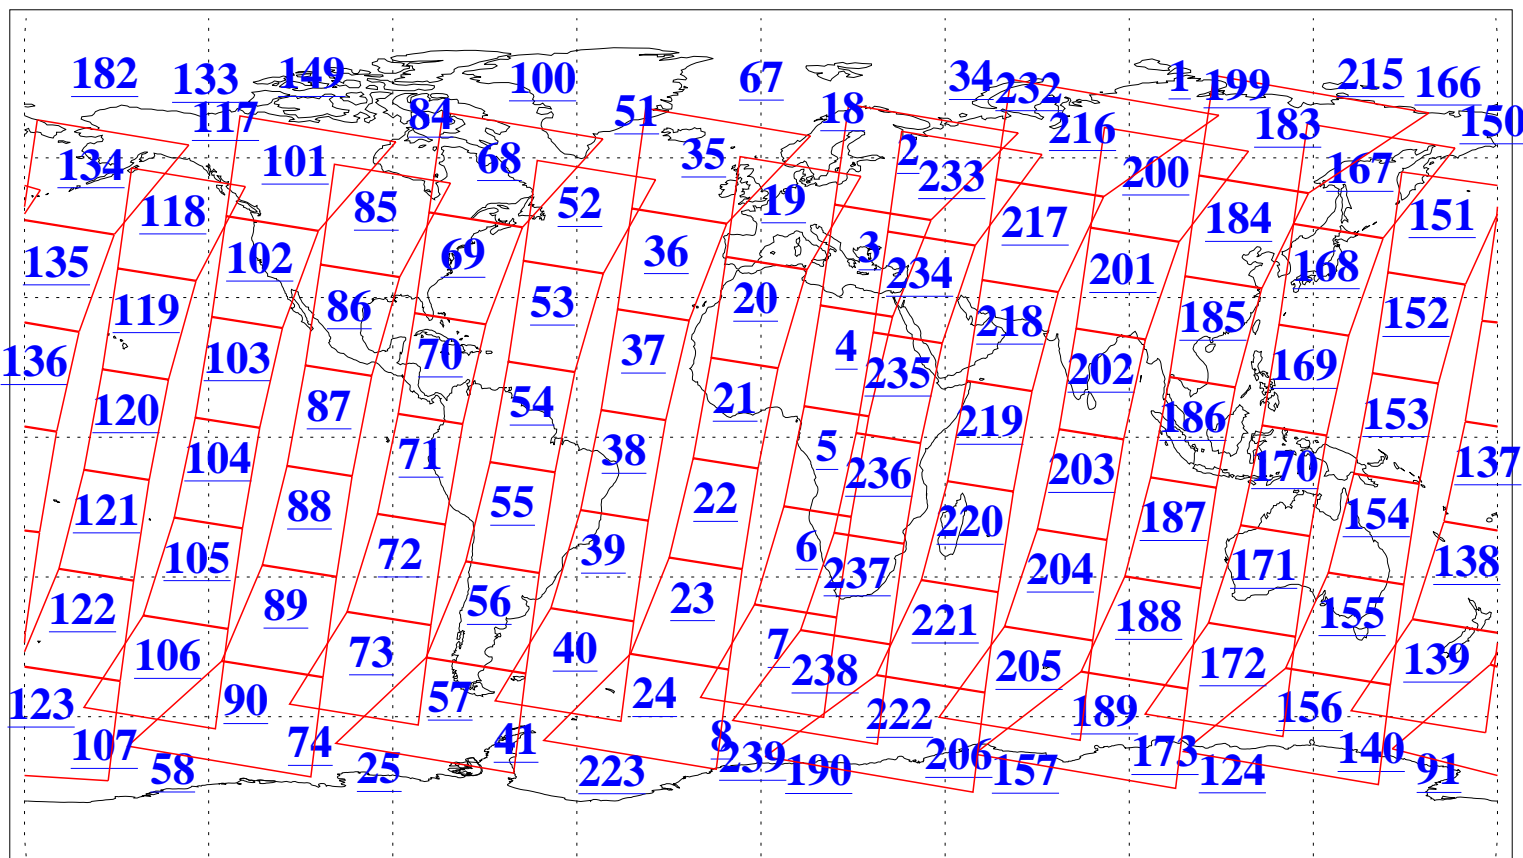

L1B Availability
AMSU Granules: 240
HSB Granules: 0
AIRS Granules: 240

27 Feb 2009
DoY 58
Aqua Day 2491
Granules: 1 to 120

Granules: 121 to 240

Legend: AMSU Available, HSB Available, AIRS Available

L1B Availability
AMSU Granules: 240
HSB Granules: 0
AIRS Granules: 240

27 Feb 2009
DoY 58
Aqua Day 2491
Ascending Granules

Descending Granules

Legend: AMSU Available, HSB Available, AIRS Available

L1B Availability
 AMSU Granules: 240
 HSB Granules: 0
 AIRS Granules: 240

27 Feb 2009
 DoY 58
 Aqua Day 2491

Northern Hemisphere Granules

Southern Hemisphere Granules

Legend: AMSU Available, HSB Available, AIRS Available