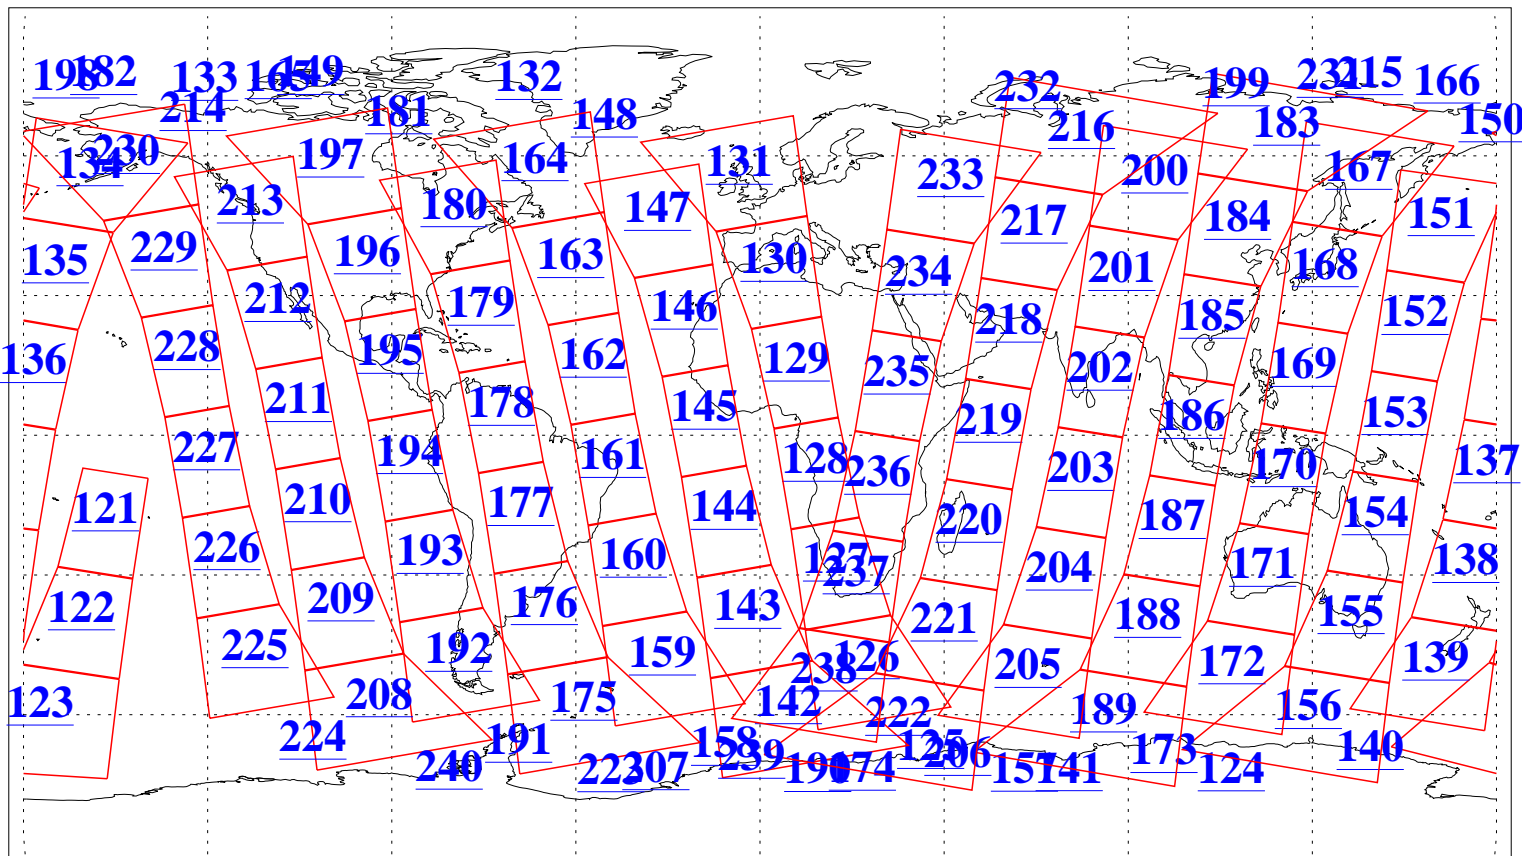

L1B Availability
AMSU Granules: 240
HSB Granules: 0
AIRS Granules: 240

27 Feb 2009
DoY 58
Aqua Day 2491
Granules: 1 to 120

Granules: 121 to 240

Legend: AMSU Available, HSB Available, AIRS Available

L1B Availability
AMSU Granules: 240
HSB Granules: 0
AIRS Granules: 240

27 Feb 2009
DoY 58
Aqua Day 2491
Ascending Granules

Descending Granules

Legend: AMSU Available, HSB Available, AIRS Available

L1B Availability
 AMSU Granules: 240
 HSB Granules: 0
 AIRS Granules: 240

27 Feb 2009
 DoY 58
 Aqua Day 2491