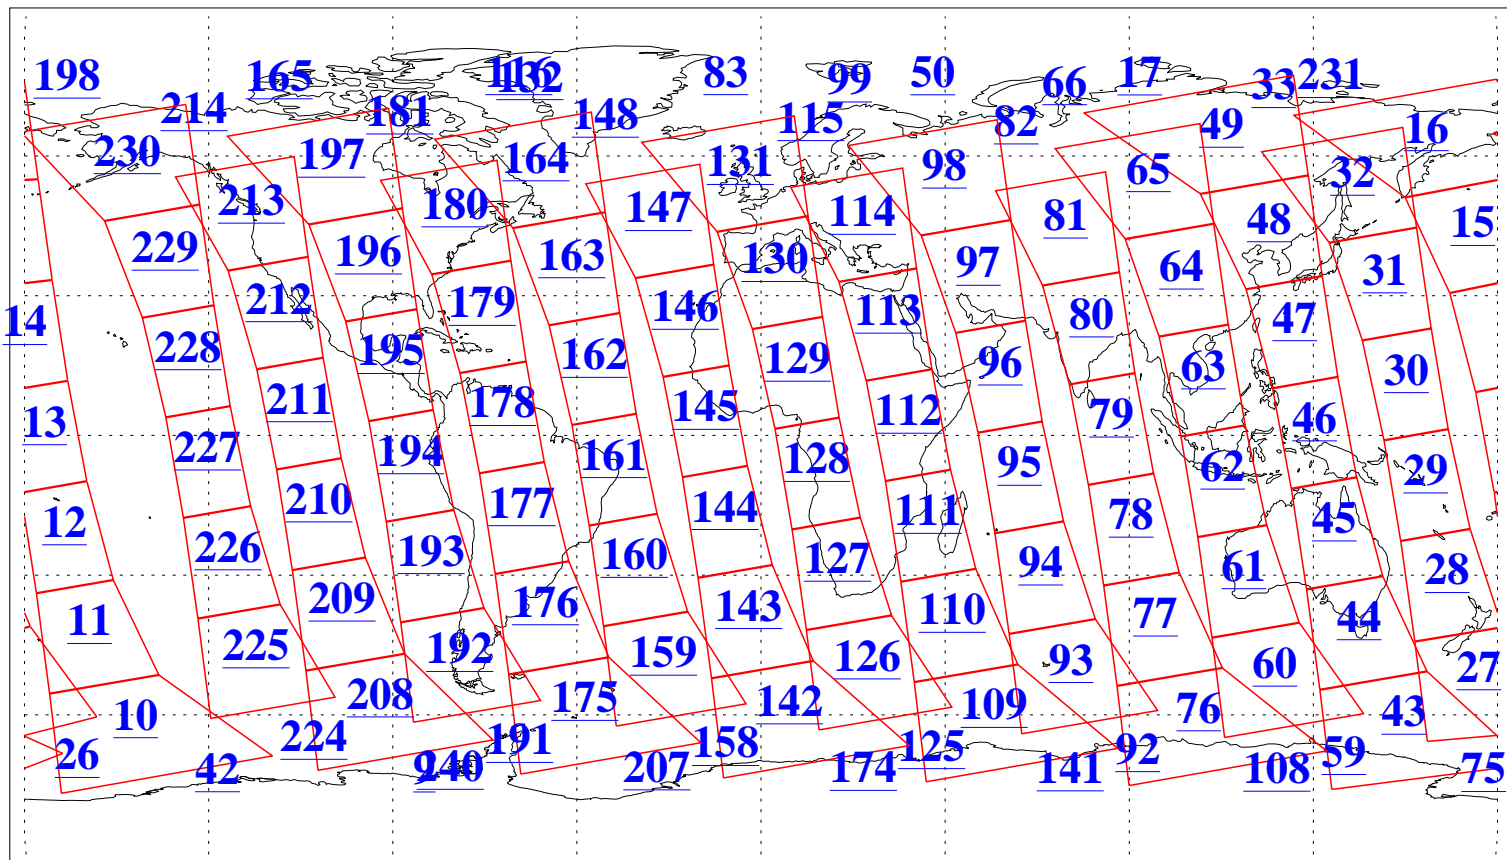

L1B Availability
AMSU Granules: 240
HSB Granules: 0
AIRS Granules: 240

27 Feb 2009
DoY 58
Aqua Day 2491
Granules: 1 to 120

Granules: 121 to 240

Legend: AMSU Available, HSB Available, AIRS Available

L1B Availability
AMSU Granules: 240
HSB Granules: 0
AIRS Granules: 240

27 Feb 2009
DoY 58
Aqua Day 2491
Ascending Granules

Descending Granules

Legend: AMSU Available, HSB Available, AIRS Available

L1B Availability
 AMSU Granules: 240
 HSB Granules: 0
 AIRS Granules: 240

27 Feb 2009
 DoY 58
 Aqua Day 2491

Northern Hemisphere Granules

Southern Hemisphere Granules

Legend: AMSU Available, HSB Available, AIRS Available