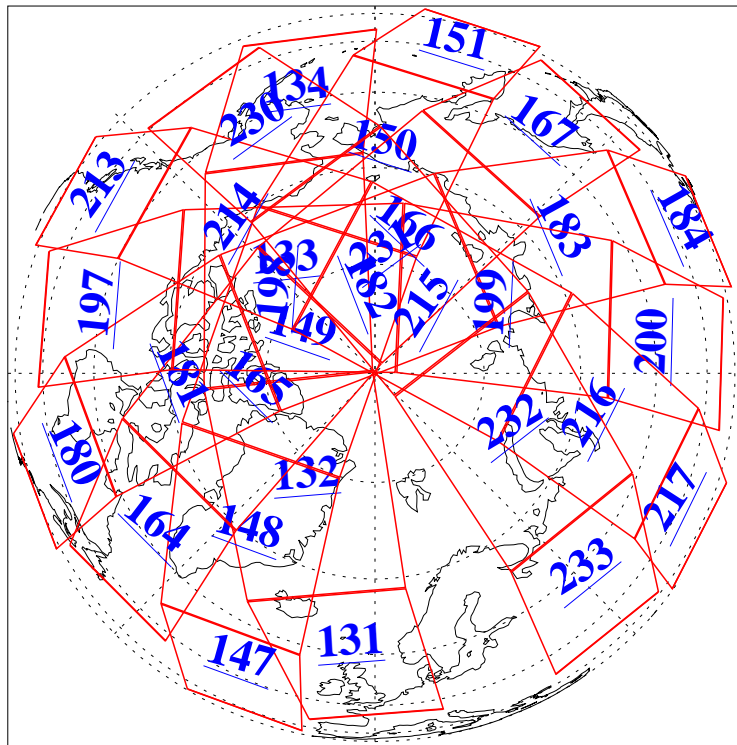

L1B Availability
AMSU Granules: 240
HSB Granules: 0
AIRS Granules: 240

27 Feb 2009
DoY 58
Aqua Day 2491
Granules: 1 to 120

Granules: 121 to 240

Legend: AMSU Available, HSB Available, AIRS Available

L1B Availability
AMSU Granules: 240
HSB Granules: 0
AIRS Granules: 240

27 Feb 2009
DoY 58
Aqua Day 2491
Ascending Granules

Descending Granules

Legend: AMSU Available, HSB Available, AIRS Available

L1B Availability
 AMSU Granules: 240
 HSB Granules: 0
 AIRS Granules: 240

27 Feb 2009
 DoY 58
 Aqua Day 2491

Northern Hemisphere Granules

Southern Hemisphere Granules

Legend: AMSU Available, HSB Available, AIRS Available