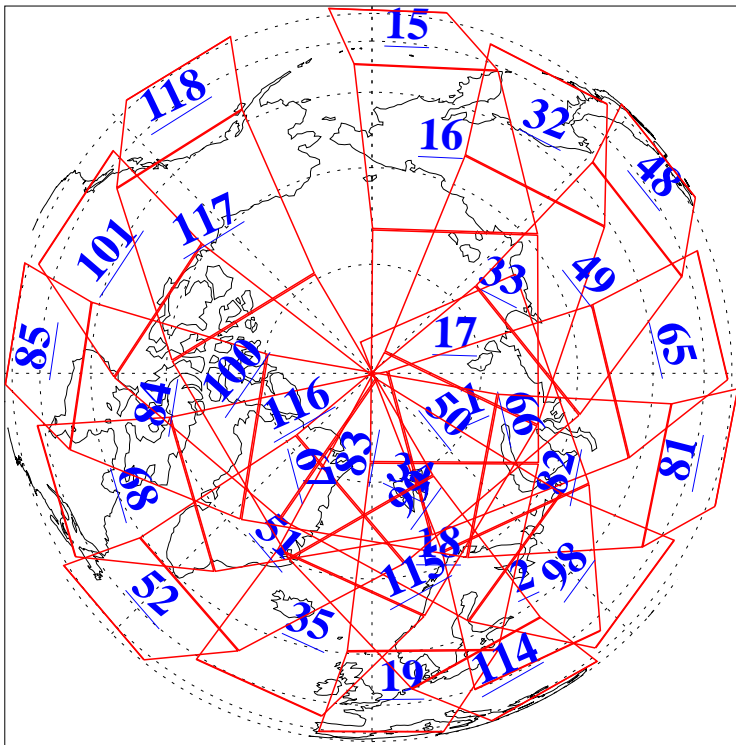

L1B Availability
AMSU Granules: 240
HSB Granules: 0
AIRS Granules: 240

27 Feb 2009
DoY 58
Aqua Day 2491
Granules: 1 to 120

Granules: 121 to 240

Legend: AMSU Available, HSB Available, AIRS Available

L1B Availability
AMSU Granules: 240
HSB Granules: 0
AIRS Granules: 240

27 Feb 2009
DoY 58
Aqua Day 2491
Ascending Granules

Descending Granules

Legend: AMSU Available, HSB Available, AIRS Available

L1B Availability
 AMSU Granules: 240
 HSB Granules: 0
 AIRS Granules: 240

27 Feb 2009
 DoY 58
 Aqua Day 2491

Northern Hemisphere Granules

Southern Hemisphere Granules

Legend: AMSU Available, HSB Available, AIRS Available