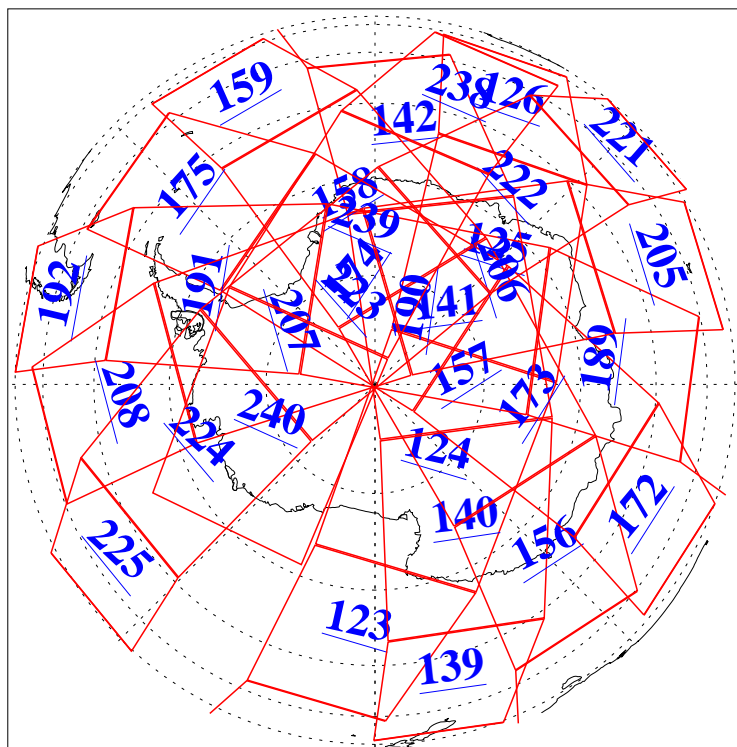

L1B Availability
AMSU Granules: 240
HSB Granules: 0
AIRS Granules: 240

27 Feb 2009
DoY 58
Aqua Day 2491
Granules: 1 to 120

Granules: 121 to 240

Legend: AMSU Available, HSB Available, AIRS Available

L1B Availability
AMSU Granules: 240
HSB Granules: 0
AIRS Granules: 240

27 Feb 2009
DoY 58
Aqua Day 2491
Ascending Granules

Descending Granules

Legend: AMSU Available, HSB Available, AIRS Available

L1B Availability
 AMSU Granules: 240
 HSB Granules: 0
 AIRS Granules: 240

27 Feb 2009
 DoY 58
 Aqua Day 2491

Northern Hemisphere Granules

Southern Hemisphere Granules

Legend: AMSU Available, HSB Available, AIRS Available