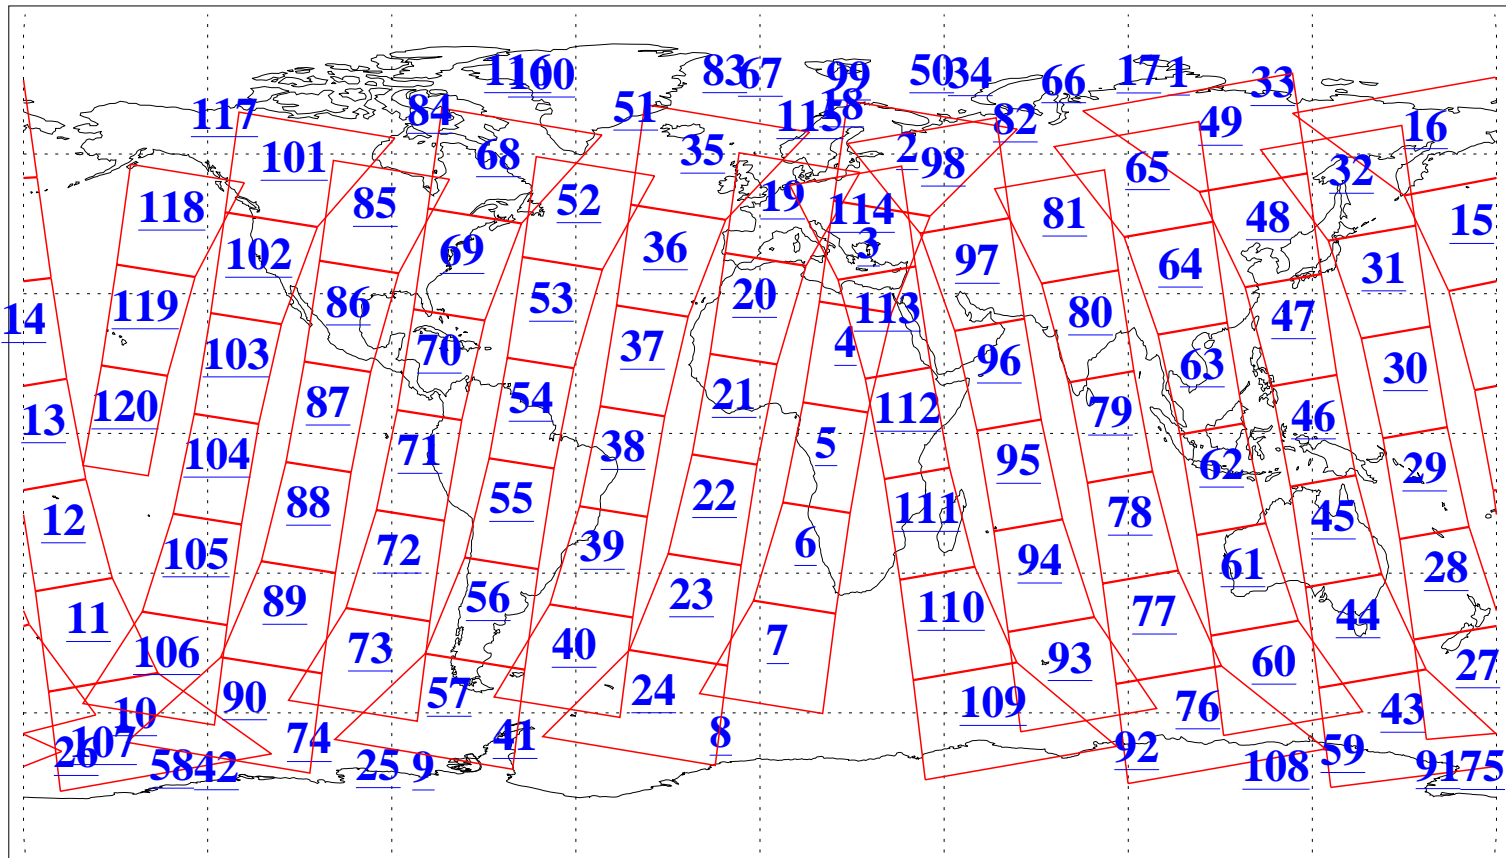

L1B Availability
AMSU Granules: 240
HSB Granules: 0
AIRS Granules: 240

27 Feb 2009
DoY 58
Aqua Day 2491
Granules: 1 to 120

Granules: 121 to 240

Legend: AMSU Available, HSB Available, AIRS Available

L1B Availability
AMSU Granules: 240
HSB Granules: 0
AIRS Granules: 240

27 Feb 2009
DoY 58
Aqua Day 2491
Ascending Granules

Descending Granules

Legend: AMSU Available, HSB Available, AIRS Available

L1B Availability
 AMSU Granules: 240
 HSB Granules: 0
 AIRS Granules: 240

27 Feb 2009
 DoY 58
 Aqua Day 2491

Northern Hemisphere Granules

Southern Hemisphere Granules

Legend: AMSU Available, HSB Available, AIRS Available