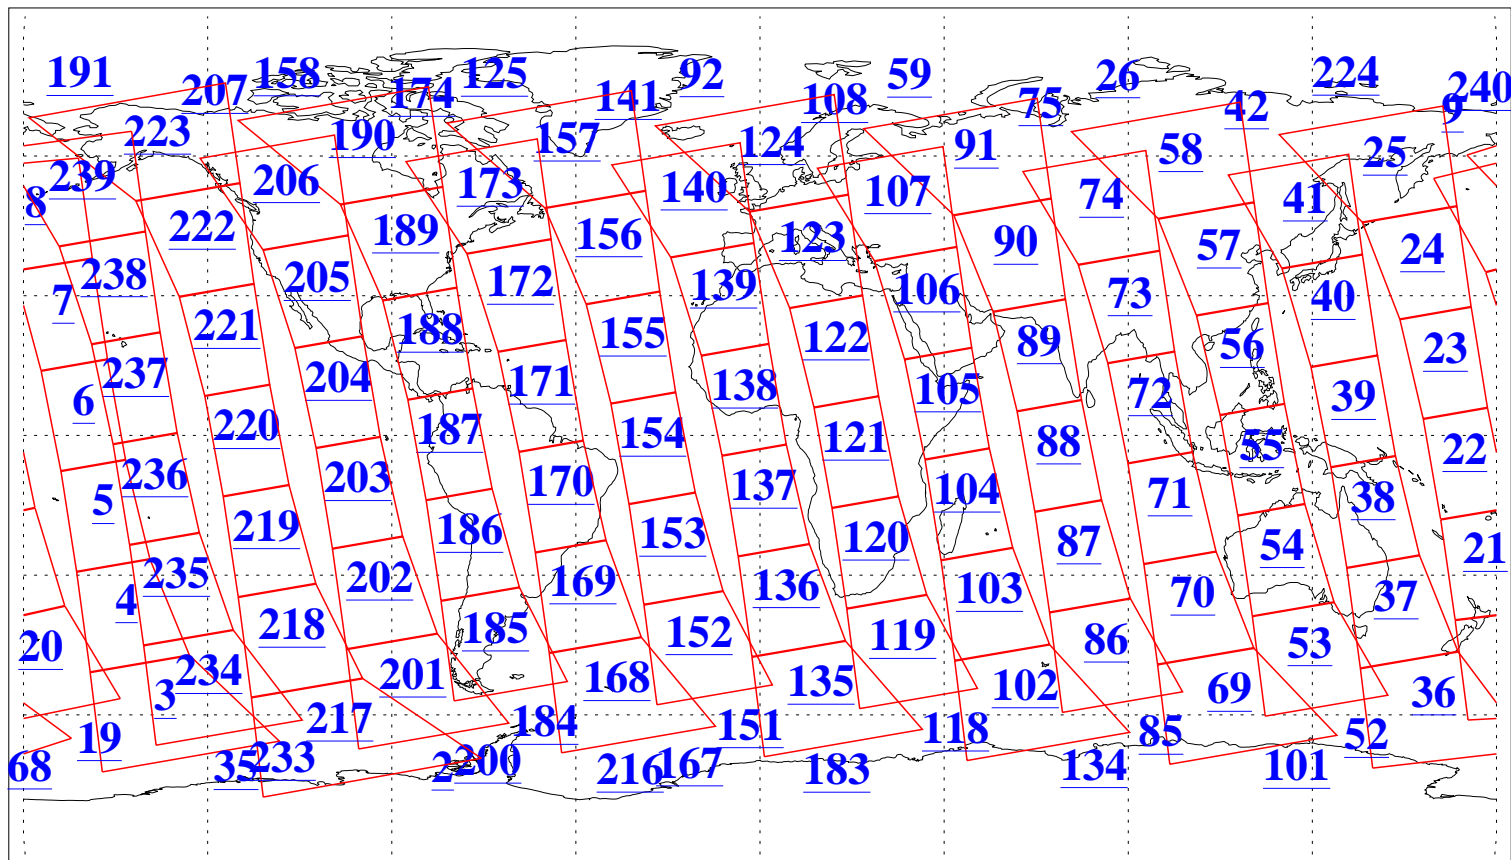

L1B Availability  
AMSU Granules: 240  
HSB Granules: 0  
AIRS Granules: 240

26 Feb 2009  
DoY 57  
Aqua Day 2490  
Granules: 1 to 120

Granules: 121 to 240

Legend: AMSU Available, HSB Available, AIRS Available

L1B Availability  
AMSU Granules: 240  
HSB Granules: 0  
AIRS Granules: 240

26 Feb 2009  
DoY 57  
Aqua Day 2490

Ascending Granules

Descending Granules

Legend: AMSU Available, HSB Available, AIRS Available

L1B Availability  
 AMSU Granules: 240  
 HSB Granules: 0  
 AIRS Granules: 240

26 Feb 2009  
 DoY 57  
 Aqua Day 2490

Northern Hemisphere Granules

Southern Hemisphere Granules

Legend: AMSU Available, HSB Available, AIRS Available