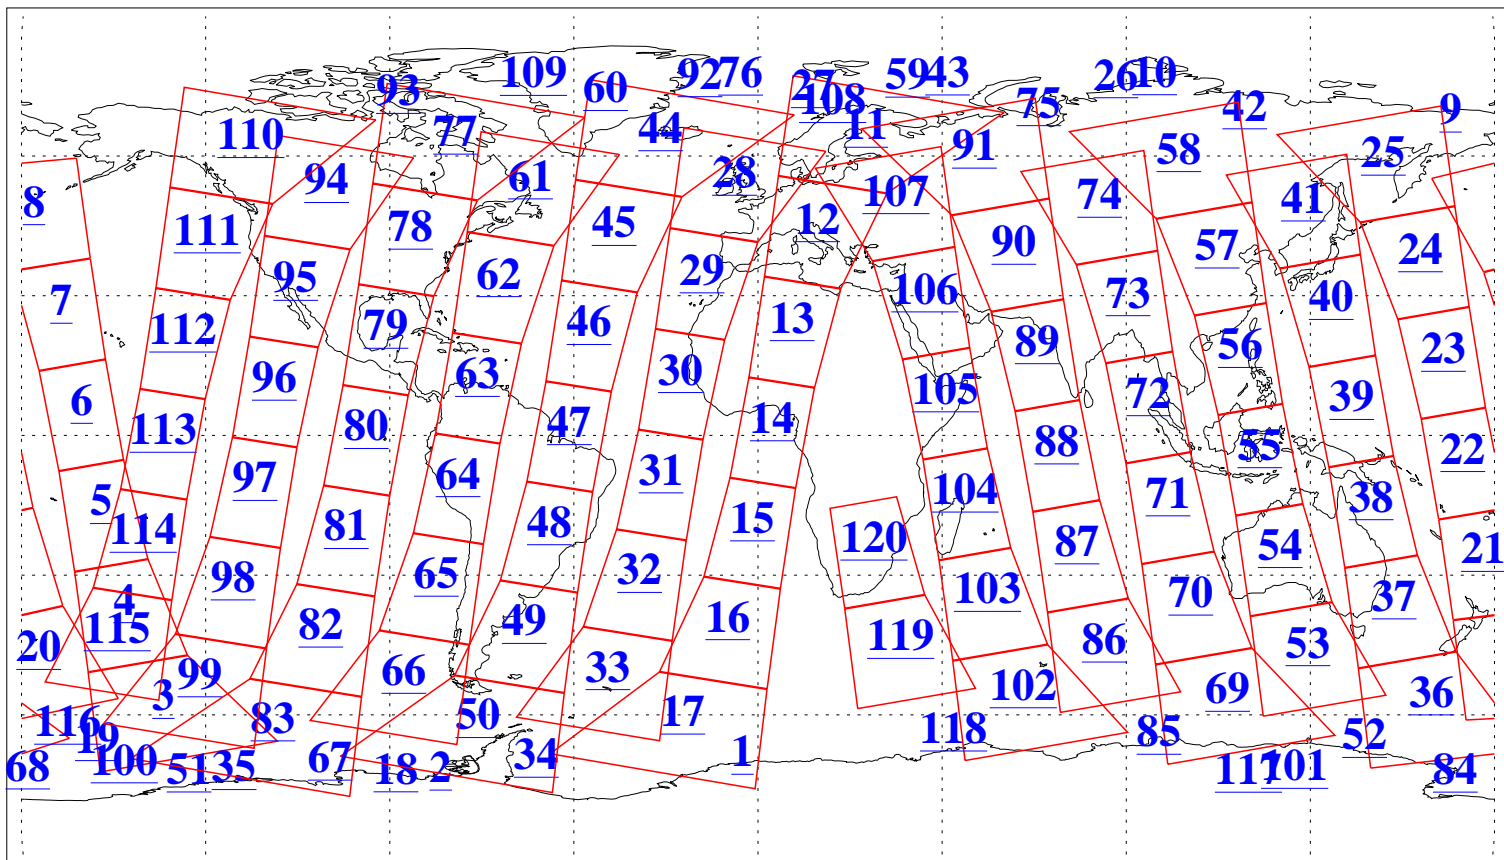

L1B Availability  
AMSU Granules: 240  
HSB Granules: 0  
AIRS Granules: 240

26 Feb 2009  
DoY 57  
Aqua Day 2490  
Granules: 1 to 120

Granules: 121 to 240

Legend: AMSU Available, HSB Available, AIRS Available

L1B Availability  
AMSU Granules: 240  
HSB Granules: 0  
AIRS Granules: 240

26 Feb 2009  
DoY 57  
Aqua Day 2490

Ascending Granules

Descending Granules

Legend: AMSU Available, HSB Available, AIRS Available

L1B Availability  
 AMSU Granules: 240  
 HSB Granules: 0  
 AIRS Granules: 240

26 Feb 2009  
 DoY 57  
 Aqua Day 2490

Northern Hemisphere Granules

Southern Hemisphere Granules

Legend: AMSU Available, HSB Available, AIRS Available