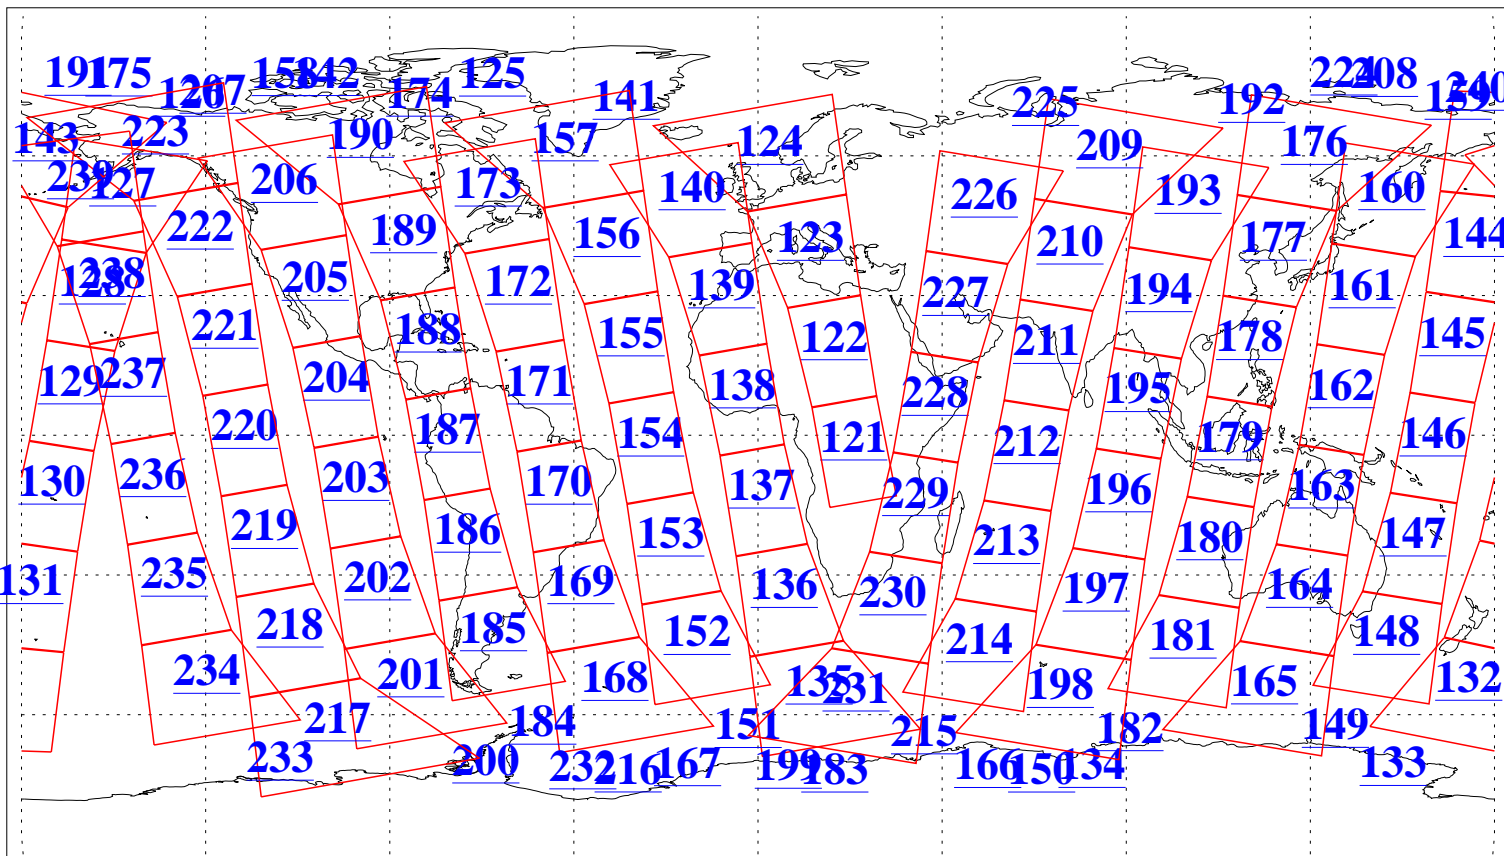

L1B Availability  
AMSU Granules: 240  
HSB Granules: 0  
AIRS Granules: 240

26 Feb 2009  
DoY 57  
Aqua Day 2490  
Granules: 1 to 120

Granules: 121 to 240

Legend: AMSU Available, HSB Available, AIRS Available

L1B Availability  
AMSU Granules: 240  
HSB Granules: 0  
AIRS Granules: 240

26 Feb 2009  
DoY 57  
Aqua Day 2490

Ascending Granules

Descending Granules

Legend: AMSU Available, HSB Available, AIRS Available

L1B Availability  
 AMSU Granules: 240  
 HSB Granules: 0  
 AIRS Granules: 240

26 Feb 2009  
 DoY 57  
 Aqua Day 2490

Northern Hemisphere Granules

Southern Hemisphere Granules

Legend: AMSU Available, HSB Available, AIRS Available