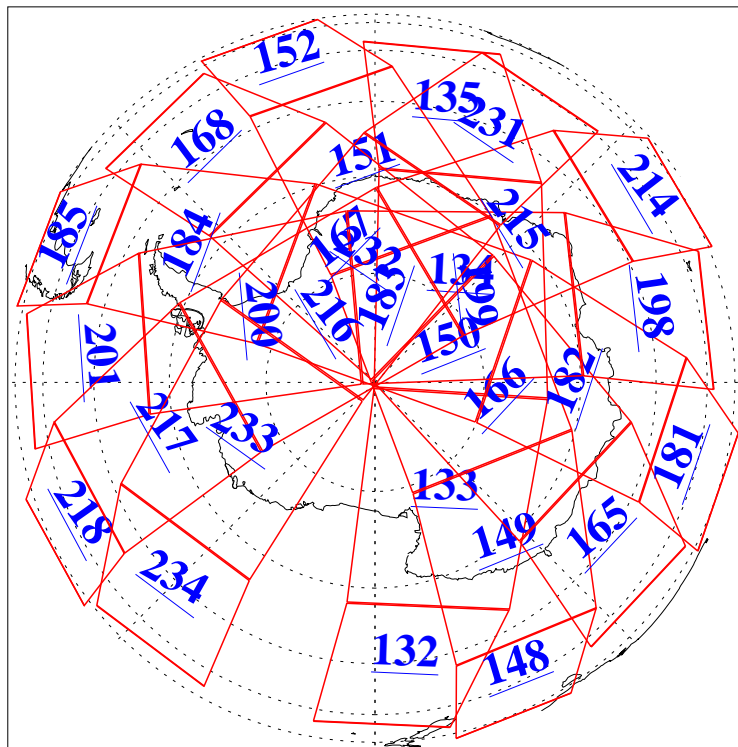

L1B Availability  
AMSU Granules: 240  
HSB Granules: 0  
AIRS Granules: 240

26 Feb 2009  
DoY 57  
Aqua Day 2490  
Granules: 1 to 120

Granules: 121 to 240

Legend: AMSU Available, HSB Available, AIRS Available

L1B Availability  
AMSU Granules: 240  
HSB Granules: 0  
AIRS Granules: 240

26 Feb 2009  
DoY 57  
Aqua Day 2490

Ascending Granules

Descending Granules

Legend: AMSU Available, HSB Available, AIRS Available

L1B Availability  
 AMSU Granules: 240  
 HSB Granules: 0  
 AIRS Granules: 240

26 Feb 2009  
 DoY 57  
 Aqua Day 2490

Northern Hemisphere Granules

Southern Hemisphere Granules

Legend: AMSU Available, HSB Available, AIRS Available