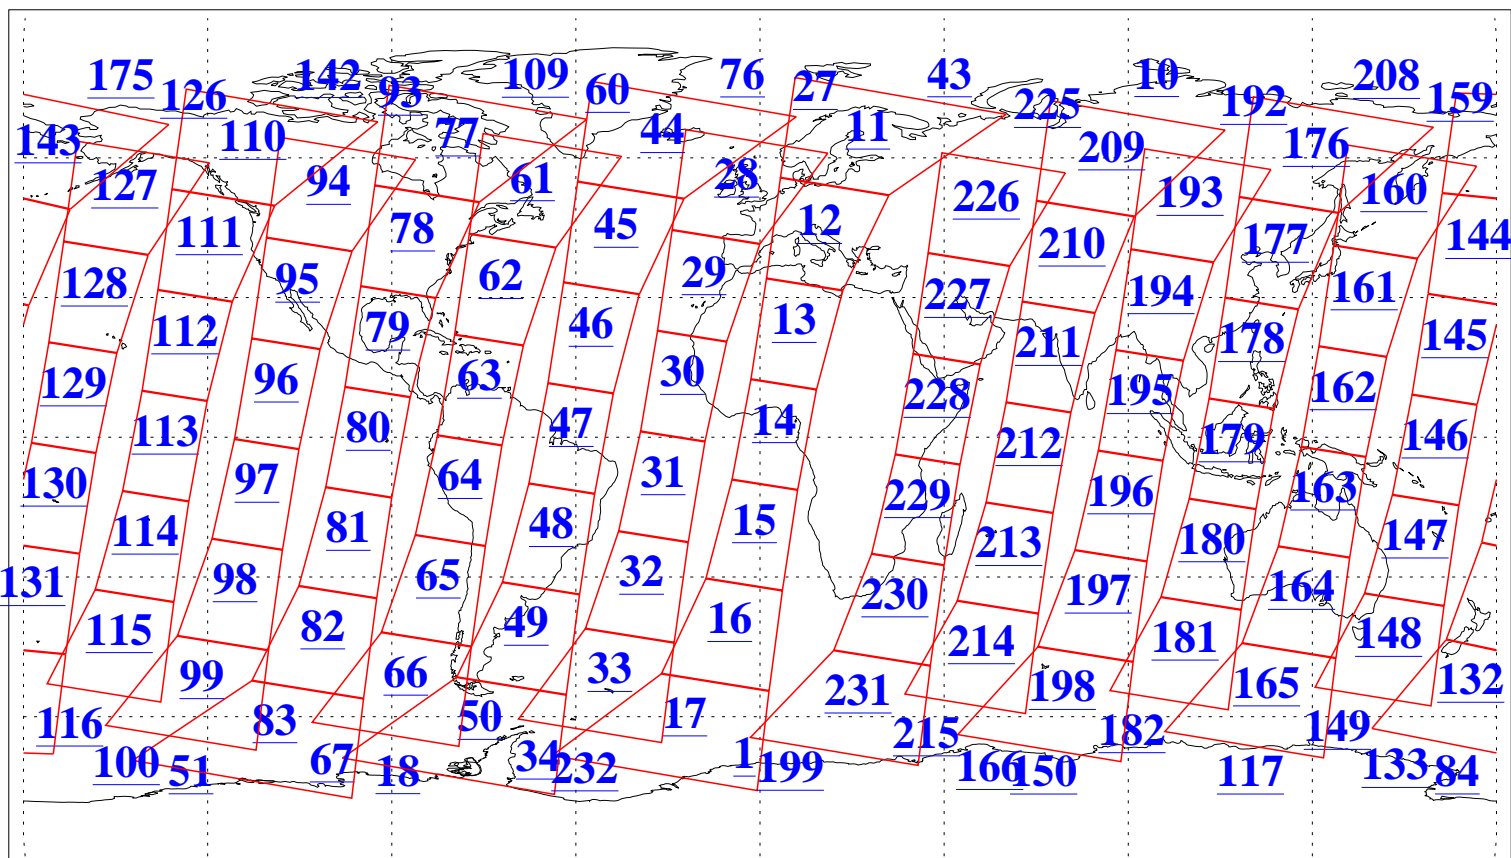

L1B Availability  
AMSU Granules: 240  
HSB Granules: 0  
AIRS Granules: 240

26 Feb 2009  
DoY 57  
Aqua Day 2490  
Granules: 1 to 120

Granules: 121 to 240

Legend: AMSU Available, HSB Available, AIRS Available

L1B Availability  
AMSU Granules: 240  
HSB Granules: 0  
AIRS Granules: 240

26 Feb 2009  
DoY 57  
Aqua Day 2490

Ascending Granules

Descending Granules

Legend: AMSU Available, HSB Available, AIRS Available

L1B Availability  
 AMSU Granules: 240  
 HSB Granules: 0  
 AIRS Granules: 240

26 Feb 2009  
 DoY 57  
 Aqua Day 2490

Northern Hemisphere Granules

Southern Hemisphere Granules

Legend: AMSU Available, HSB Available, AIRS Available