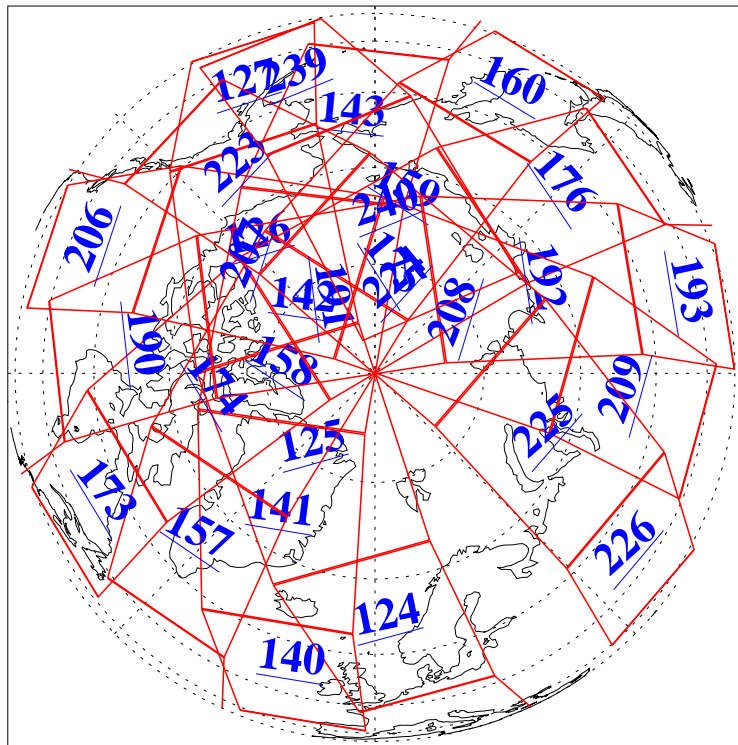

L1B Availability  
AMSU Granules: 240  
HSB Granules: 0  
AIRS Granules: 240

26 Feb 2009  
DoY 57  
Aqua Day 2490  
Granules: 1 to 120

Granules: 121 to 240

Legend: AMSU Available, HSB Available, AIRS Available

L1B Availability  
AMSU Granules: 240  
HSB Granules: 0  
AIRS Granules: 240

26 Feb 2009  
DoY 57  
Aqua Day 2490

Ascending Granules

Descending Granules

Legend: AMSU Available, HSB Available, AIRS Available

L1B Availability  
 AMSU Granules: 240  
 HSB Granules: 0  
 AIRS Granules: 240

26 Feb 2009  
 DoY 57  
 Aqua Day 2490

Northern Hemisphere Granules

Southern Hemisphere Granules

Legend: AMSU Available, HSB Available, AIRS Available