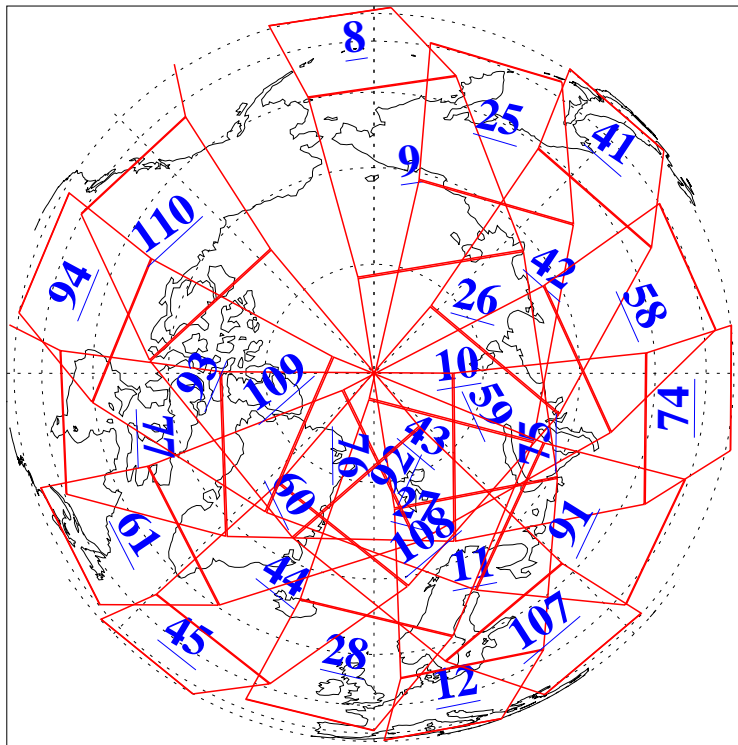

L1B Availability  
AMSU Granules: 240  
HSB Granules: 0  
AIRS Granules: 240

26 Feb 2009  
DoY 57  
Aqua Day 2490  
Granules: 1 to 120

Granules: 121 to 240

Legend: AMSU Available, HSB Available, AIRS Available

L1B Availability  
AMSU Granules: 240  
HSB Granules: 0  
AIRS Granules: 240

26 Feb 2009  
DoY 57  
Aqua Day 2490

Ascending Granules

Descending Granules

Legend: AMSU Available, HSB Available, AIRS Available

L1B Availability  
 AMSU Granules: 240  
 HSB Granules: 0  
 AIRS Granules: 240

26 Feb 2009  
 DoY 57  
 Aqua Day 2490

Northern Hemisphere Granules

Southern Hemisphere Granules

Legend: AMSU Available, HSB Available, AIRS Available