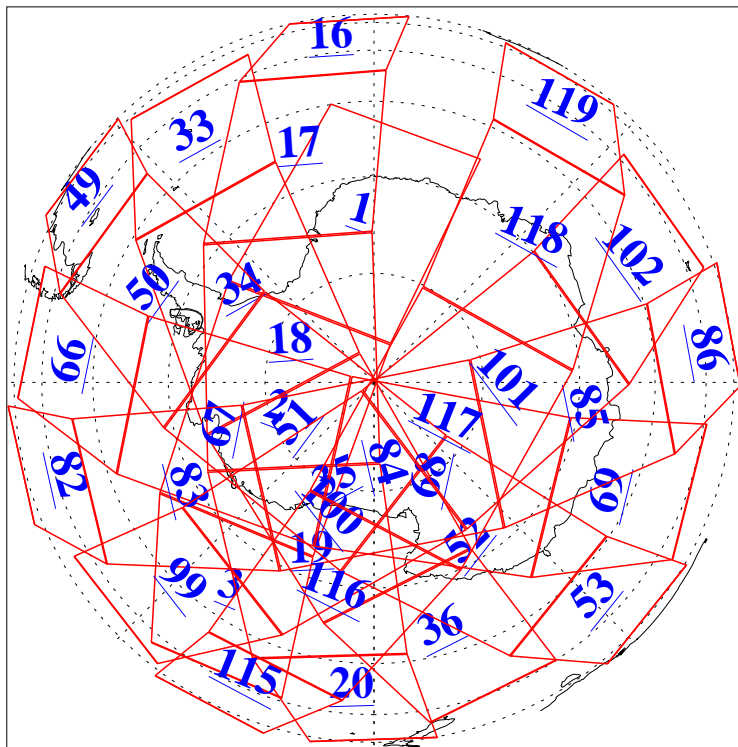

L1B Availability  
AMSU Granules: 240  
HSB Granules: 0  
AIRS Granules: 240

26 Feb 2009  
DoY 57  
Aqua Day 2490  
Granules: 1 to 120

Granules: 121 to 240

Legend: AMSU Available, HSB Available, AIRS Available

L1B Availability  
AMSU Granules: 240  
HSB Granules: 0  
AIRS Granules: 240

26 Feb 2009  
DoY 57  
Aqua Day 2490

Ascending Granules

Descending Granules

Legend: AMSU Available, HSB Available, AIRS Available

L1B Availability  
 AMSU Granules: 240  
 HSB Granules: 0  
 AIRS Granules: 240

26 Feb 2009  
 DoY 57  
 Aqua Day 2490

Northern Hemisphere Granules

Southern Hemisphere Granules

Legend: AMSU Available, HSB Available, AIRS Available