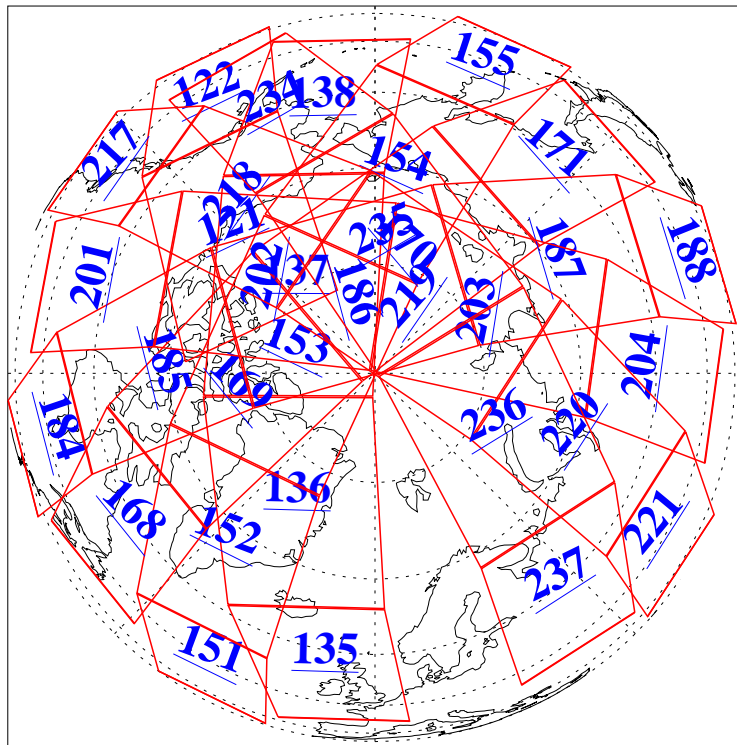

L1B Availability
AMSU Granules: 240
HSB Granules: 0
AIRS Granules: 240

23 Feb 2009
DoY 54
Aqua Day 2487
Granules: 1 to 120

Granules: 121 to 240

Legend: AMSU Available, HSB Available, AIRS Available

L1B Availability
AMSU Granules: 240
HSB Granules: 0
AIRS Granules: 240

23 Feb 2009
DoY 54
Aqua Day 2487

Ascending Granules

Descending Granules

Legend: AMSU Available, HSB Available, AIRS Available

L1B Availability
 AMSU Granules: 240
 HSB Granules: 0
 AIRS Granules: 240

23 Feb 2009
 DoY 54
 Aqua Day 2487

Northern Hemisphere Granules

Southern Hemisphere Granules

Legend: AMSU Available, HSB Available, AIRS Available