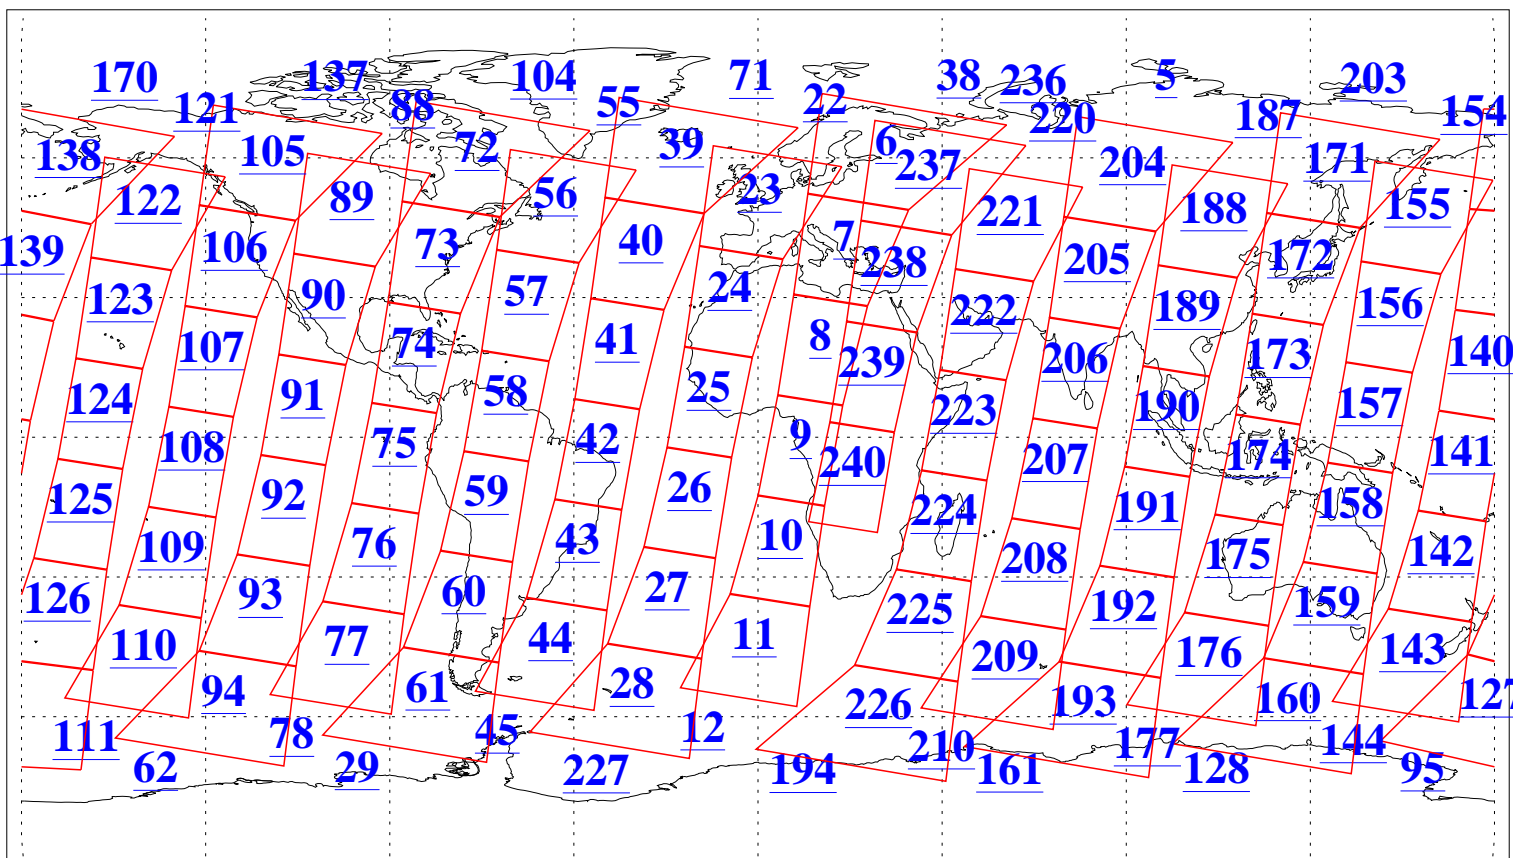

L1B Availability
AMSU Granules: 240
HSB Granules: 0
AIRS Granules: 240

23 Feb 2009
DoY 54
Aqua Day 2487
Granules: 1 to 120

Granules: 121 to 240

Legend: AMSU Available, HSB Available, AIRS Available

L1B Availability
AMSU Granules: 240
HSB Granules: 0
AIRS Granules: 240

23 Feb 2009
DoY 54
Aqua Day 2487

Ascending Granules

Descending Granules

Legend: AMSU Available, HSB Available, AIRS Available

L1B Availability
 AMSU Granules: 240
 HSB Granules: 0
 AIRS Granules: 240

23 Feb 2009
 DoY 54
 Aqua Day 2487

Northern Hemisphere Granules

Southern Hemisphere Granules

Legend: AMSU Available, HSB Available, AIRS Available