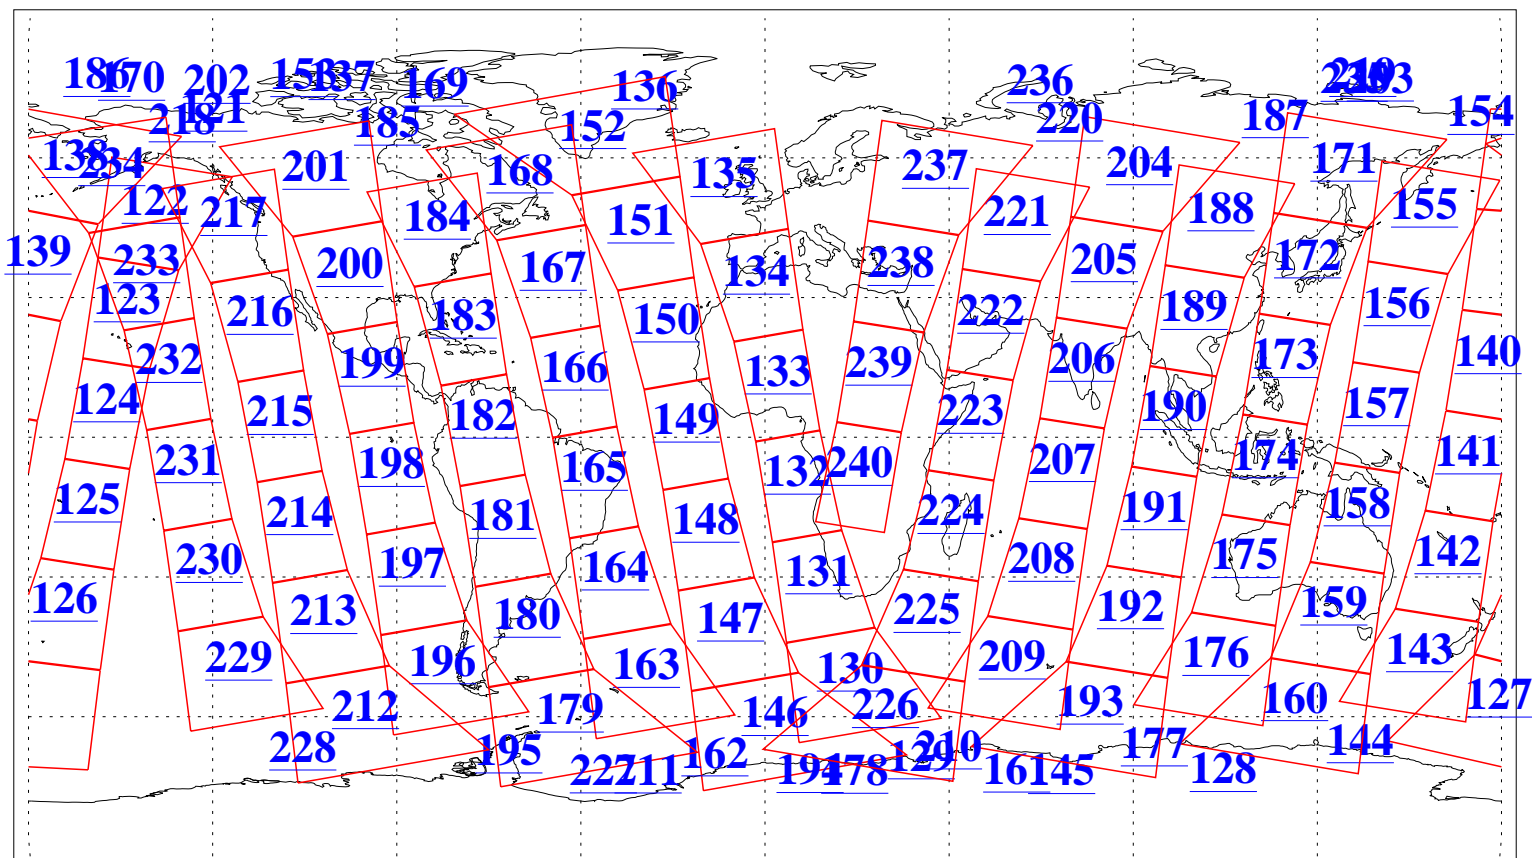

L1B Availability
AMSU Granules: 240
HSB Granules: 0
AIRS Granules: 240

23 Feb 2009
DoY 54
Aqua Day 2487
Granules: 1 to 120

Granules: 121 to 240

Legend: AMSU Available, HSB Available, AIRS Available

L1B Availability
AMSU Granules: 240
HSB Granules: 0
AIRS Granules: 240

23 Feb 2009
DoY 54
Aqua Day 2487

Ascending Granules

Descending Granules

Legend: AMSU Available, HSB Available, AIRS Available

L1B Availability
 AMSU Granules: 240
 HSB Granules: 0
 AIRS Granules: 240

23 Feb 2009
 DoY 54
 Aqua Day 2487

Northern Hemisphere Granules

Southern Hemisphere Granules

Legend: AMSU Available, HSB Available, AIRS Available