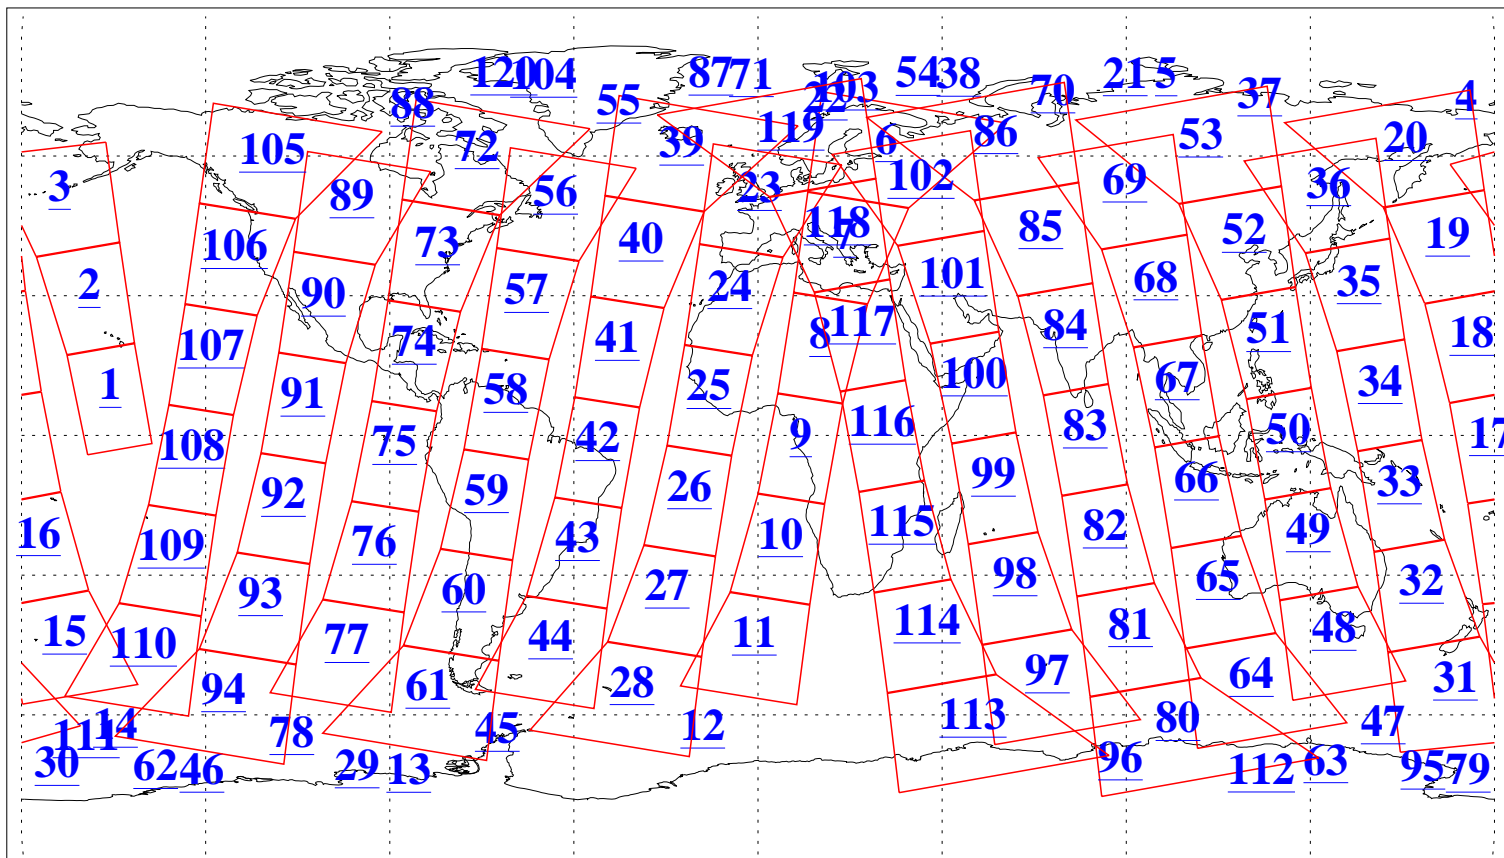

L1B Availability
AMSU Granules: 240
HSB Granules: 0
AIRS Granules: 240

23 Feb 2009
DoY 54
Aqua Day 2487
Granules: 1 to 120

Granules: 121 to 240

Legend: AMSU Available, HSB Available, AIRS Available

L1B Availability
AMSU Granules: 240
HSB Granules: 0
AIRS Granules: 240

23 Feb 2009
DoY 54
Aqua Day 2487

Ascending Granules

Descending Granules

Legend: AMSU Available, HSB Available, AIRS Available

L1B Availability
 AMSU Granules: 240
 HSB Granules: 0
 AIRS Granules: 240

23 Feb 2009
 DoY 54
 Aqua Day 2487

Northern Hemisphere Granules

Southern Hemisphere Granules

Legend: AMSU Available, HSB Available, AIRS Available