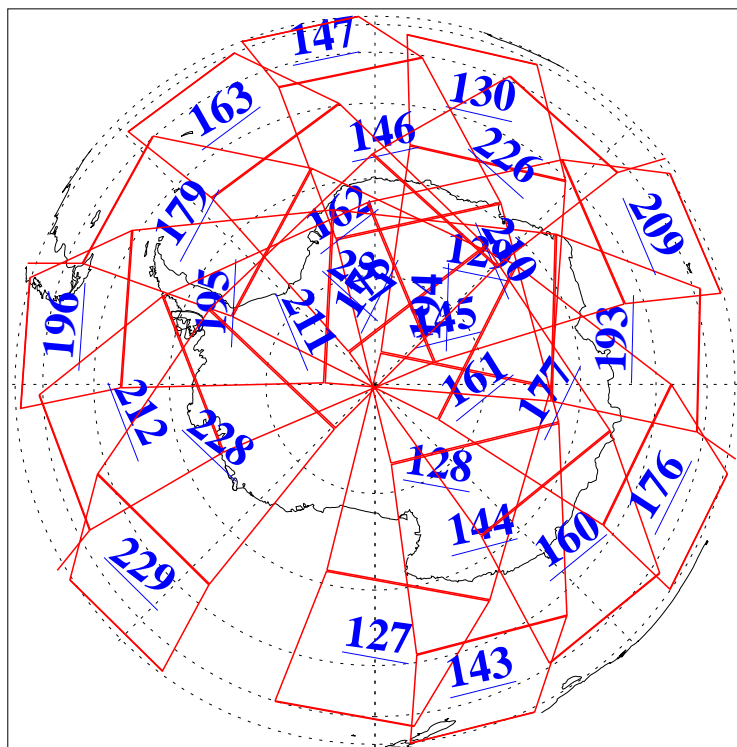

L1B Availability
AMSU Granules: 240
HSB Granules: 0
AIRS Granules: 240

23 Feb 2009
DoY 54
Aqua Day 2487
Granules: 1 to 120

Granules: 121 to 240

Legend: AMSU Available, HSB Available, AIRS Available

L1B Availability
AMSU Granules: 240
HSB Granules: 0
AIRS Granules: 240

23 Feb 2009
DoY 54
Aqua Day 2487

Ascending Granules

Descending Granules

Legend: AMSU Available, HSB Available, AIRS Available

L1B Availability
 AMSU Granules: 240
 HSB Granules: 0
 AIRS Granules: 240

23 Feb 2009
 DoY 54
 Aqua Day 2487

Northern Hemisphere Granules

Southern Hemisphere Granules

Legend: AMSU Available, HSB Available, AIRS Available