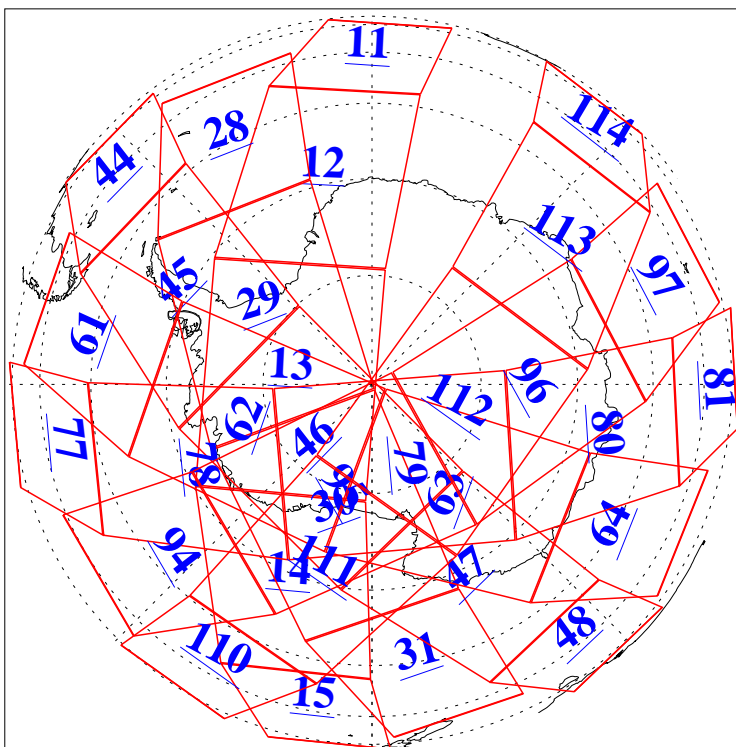

L1B Availability
AMSU Granules: 240
HSB Granules: 0
AIRS Granules: 240

23 Feb 2009
DoY 54
Aqua Day 2487
Granules: 1 to 120

Granules: 121 to 240

Legend: AMSU Available, HSB Available, AIRS Available

L1B Availability
AMSU Granules: 240
HSB Granules: 0
AIRS Granules: 240

23 Feb 2009
DoY 54
Aqua Day 2487

Ascending Granules

Descending Granules

Legend: AMSU Available, HSB Available, AIRS Available

L1B Availability
 AMSU Granules: 240
 HSB Granules: 0
 AIRS Granules: 240

23 Feb 2009
 DoY 54
 Aqua Day 2487

Northern Hemisphere Granules

Southern Hemisphere Granules

Legend: AMSU Available, HSB Available, AIRS Available