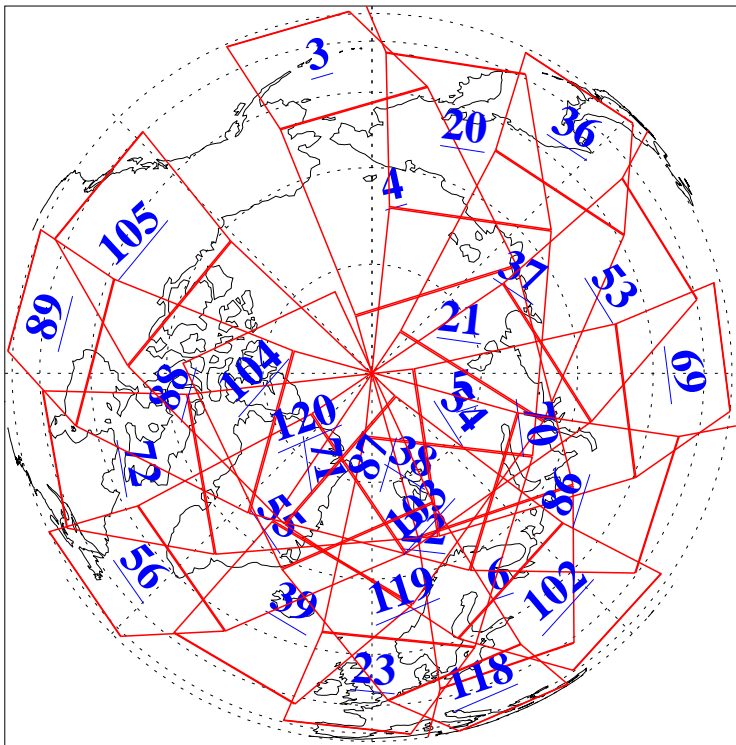

L1B Availability
AMSU Granules: 240
HSB Granules: 0
AIRS Granules: 240

23 Feb 2009
DoY 54
Aqua Day 2487
Granules: 1 to 120

Granules: 121 to 240

Legend: AMSU Available, HSB Available, AIRS Available

L1B Availability
AMSU Granules: 240
HSB Granules: 0
AIRS Granules: 240

23 Feb 2009
DoY 54
Aqua Day 2487

Ascending Granules

Descending Granules

Legend: AMSU Available, HSB Available, AIRS Available

L1B Availability
 AMSU Granules: 240
 HSB Granules: 0
 AIRS Granules: 240

23 Feb 2009
 DoY 54
 Aqua Day 2487

Northern Hemisphere Granules

Southern Hemisphere Granules

Legend: AMSU Available, HSB Available, AIRS Available