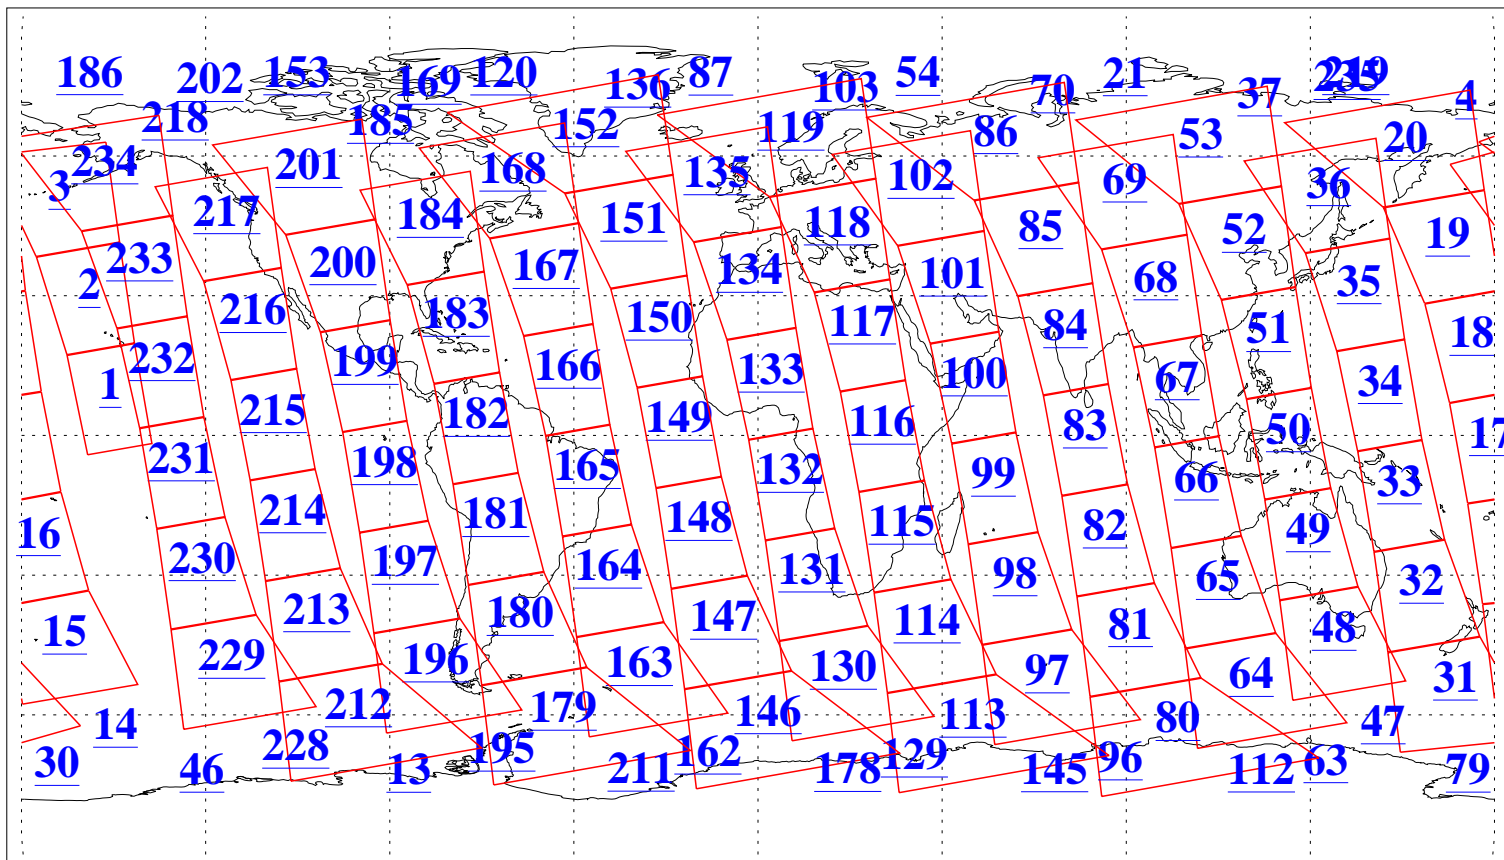

L1B Availability
AMSU Granules: 240
HSB Granules: 0
AIRS Granules: 240

23 Feb 2009
DoY 54
Aqua Day 2487
Granules: 1 to 120

Granules: 121 to 240

Legend: AMSU Available, HSB Available, AIRS Available

L1B Availability
AMSU Granules: 240
HSB Granules: 0
AIRS Granules: 240

23 Feb 2009
DoY 54
Aqua Day 2487

Ascending Granules

Descending Granules

Legend: AMSU Available, HSB Available, AIRS Available

L1B Availability
 AMSU Granules: 240
 HSB Granules: 0
 AIRS Granules: 240

23 Feb 2009
 DoY 54
 Aqua Day 2487

Northern Hemisphere Granules

Southern Hemisphere Granules

Legend: AMSU Available, HSB Available, AIRS Available