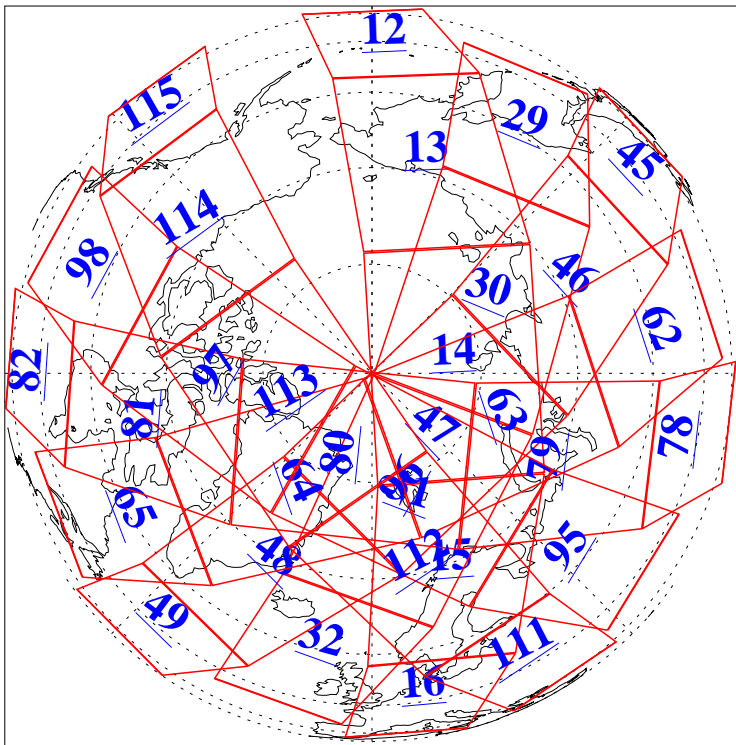

L1B Availability
AMSU Granules: 240
HSB Granules: 0
AIRS Granules: 240

22 Feb 2009
DoY 53
Aqua Day 2486
Granules: 1 to 120

Granules: 121 to 240

Legend: AMSU Available, HSB Available, AIRS Available

L1B Availability
AMSU Granules: 240
HSB Granules: 0
AIRS Granules: 240

22 Feb 2009
DoY 53
Aqua Day 2486
Ascending Granules

Descending Granules

Legend: AMSU Available, HSB Available, AIRS Available

L1B Availability
AMSU Granules: 240
HSB Granules: 0
AIRS Granules: 240

22 Feb 2009
DoY 53
Aqua Day 2486

Northern Hemisphere Granules

Southern Hemisphere Granules

Legend: AMSU Available, HSB Available, AIRS Available