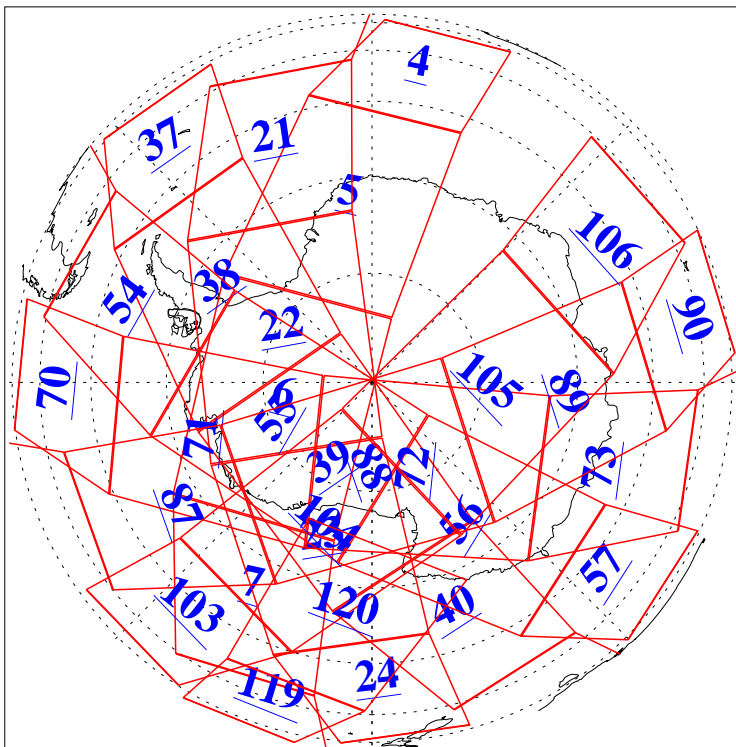

L1B Availability
AMSU Granules: 240
HSB Granules: 0
AIRS Granules: 240

22 Feb 2009
DoY 53
Aqua Day 2486
Granules: 1 to 120

Granules: 121 to 240

Legend: AMSU Available, HSB Available, AIRS Available

L1B Availability
AMSU Granules: 240
HSB Granules: 0
AIRS Granules: 240

22 Feb 2009
DoY 53
Aqua Day 2486
Ascending Granules

Descending Granules

Legend: AMSU Available, HSB Available, AIRS Available

L1B Availability
AMSU Granules: 240
HSB Granules: 0
AIRS Granules: 240

22 Feb 2009
DoY 53
Aqua Day 2486

Northern Hemisphere Granules

Southern Hemisphere Granules

Legend: AMSU Available, HSB Available, AIRS Available