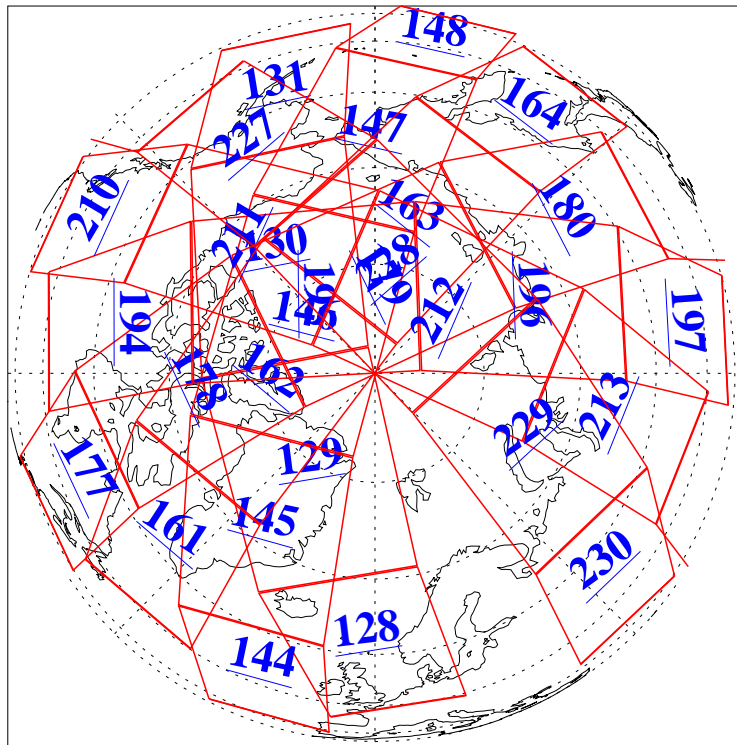

L1B Availability
AMSU Granules: 240
HSB Granules: 0
AIRS Granules: 240

22 Feb 2009
DoY 53
Aqua Day 2486
Granules: 1 to 120

Granules: 121 to 240

Legend: AMSU Available, HSB Available, AIRS Available

L1B Availability
AMSU Granules: 240
HSB Granules: 0
AIRS Granules: 240

22 Feb 2009
DoY 53
Aqua Day 2486
Ascending Granules

Descending Granules

Legend: AMSU Available, HSB Available, AIRS Available

L1B Availability
AMSU Granules: 240
HSB Granules: 0
AIRS Granules: 240

22 Feb 2009
DoY 53
Aqua Day 2486

Northern Hemisphere Granules

Southern Hemisphere Granules

Legend: AMSU Available, HSB Available, AIRS Available