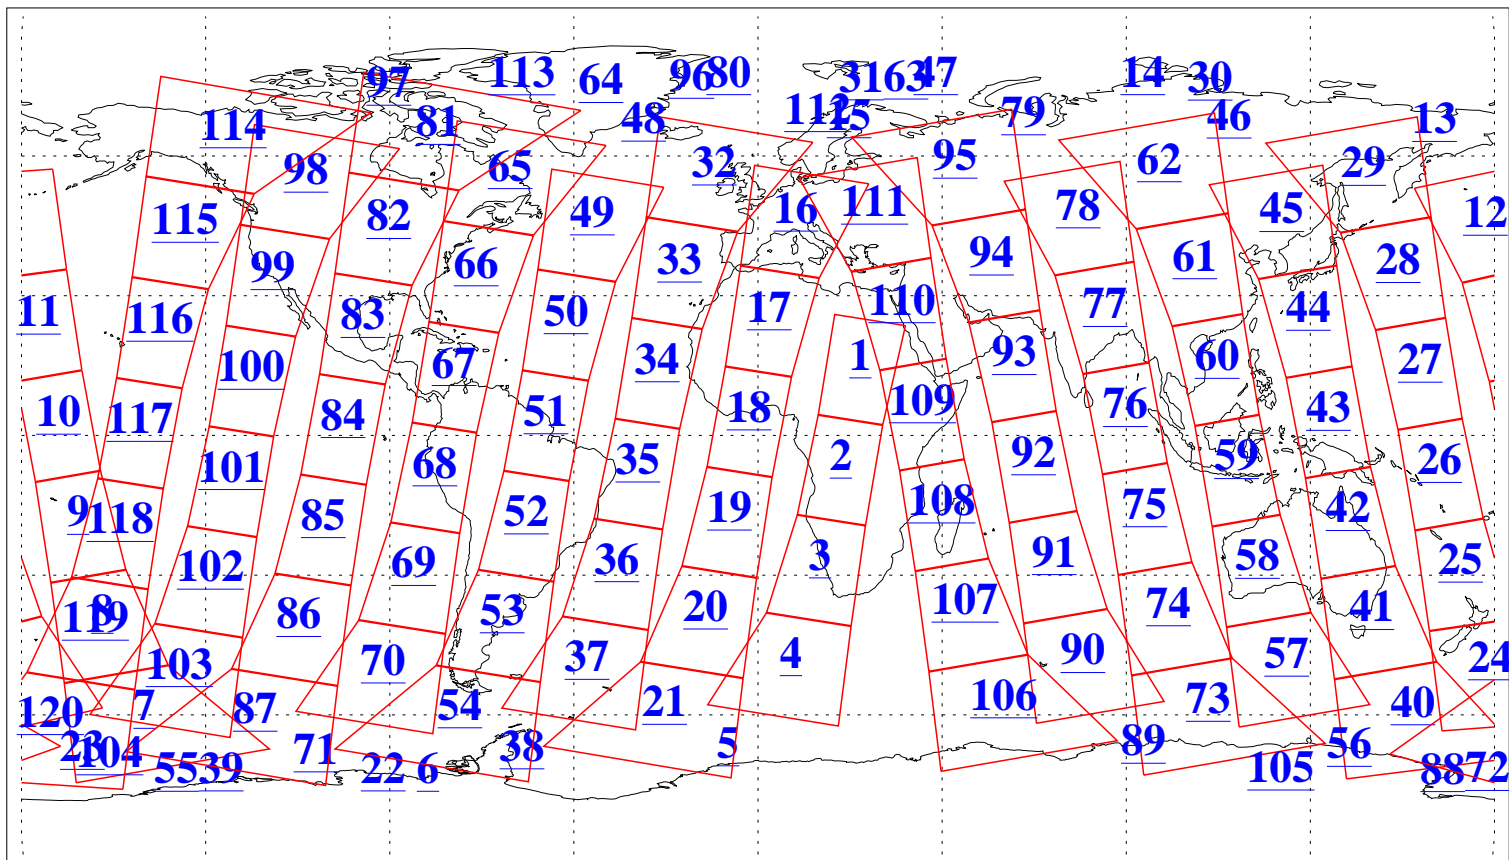

L1B Availability
AMSU Granules: 240
HSB Granules: 0
AIRS Granules: 240

22 Feb 2009
DoY 53
Aqua Day 2486
Granules: 1 to 120

Granules: 121 to 240

Legend: AMSU Available, HSB Available, AIRS Available

L1B Availability
AMSU Granules: 240
HSB Granules: 0
AIRS Granules: 240

22 Feb 2009
DoY 53
Aqua Day 2486
Ascending Granules

Descending Granules

Legend: AMSU Available, HSB Available, AIRS Available

L1B Availability
AMSU Granules: 240
HSB Granules: 0
AIRS Granules: 240

22 Feb 2009
DoY 53
Aqua Day 2486

Northern Hemisphere Granules

Southern Hemisphere Granules

Legend: AMSU Available, HSB Available, AIRS Available