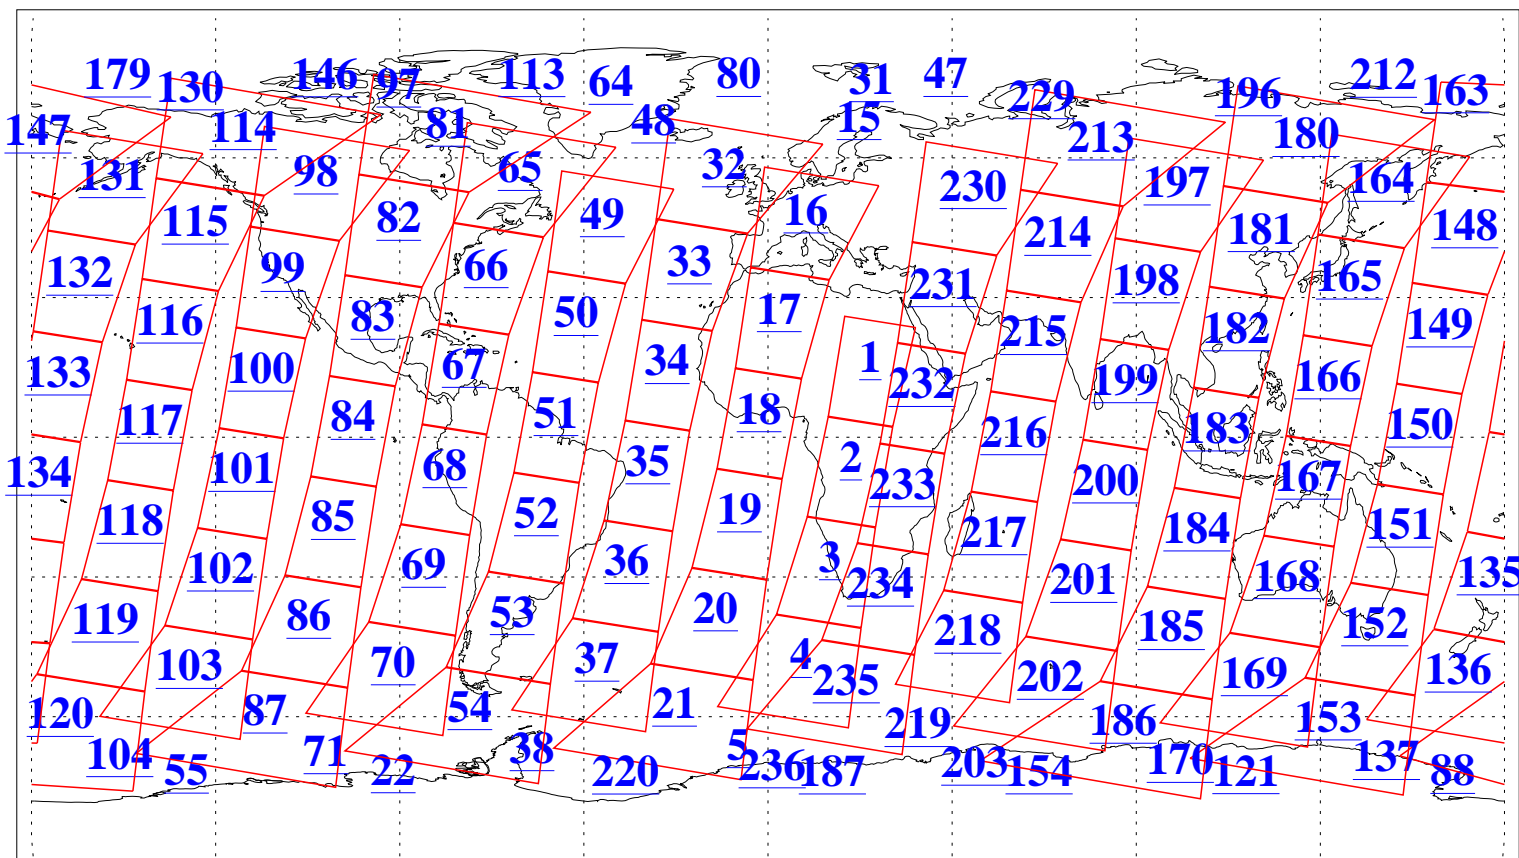

L1B Availability
AMSU Granules: 240
HSB Granules: 0
AIRS Granules: 240

22 Feb 2009
DoY 53
Aqua Day 2486
Granules: 1 to 120

Granules: 121 to 240

Legend: AMSU Available, HSB Available, AIRS Available

L1B Availability
AMSU Granules: 240
HSB Granules: 0
AIRS Granules: 240

22 Feb 2009
DoY 53
Aqua Day 2486
Ascending Granules

Descending Granules

Legend: AMSU Available, HSB Available, AIRS Available

L1B Availability
AMSU Granules: 240
HSB Granules: 0
AIRS Granules: 240

22 Feb 2009
DoY 53
Aqua Day 2486

Northern Hemisphere Granules

Southern Hemisphere Granules

Legend: AMSU Available, HSB Available, AIRS Available