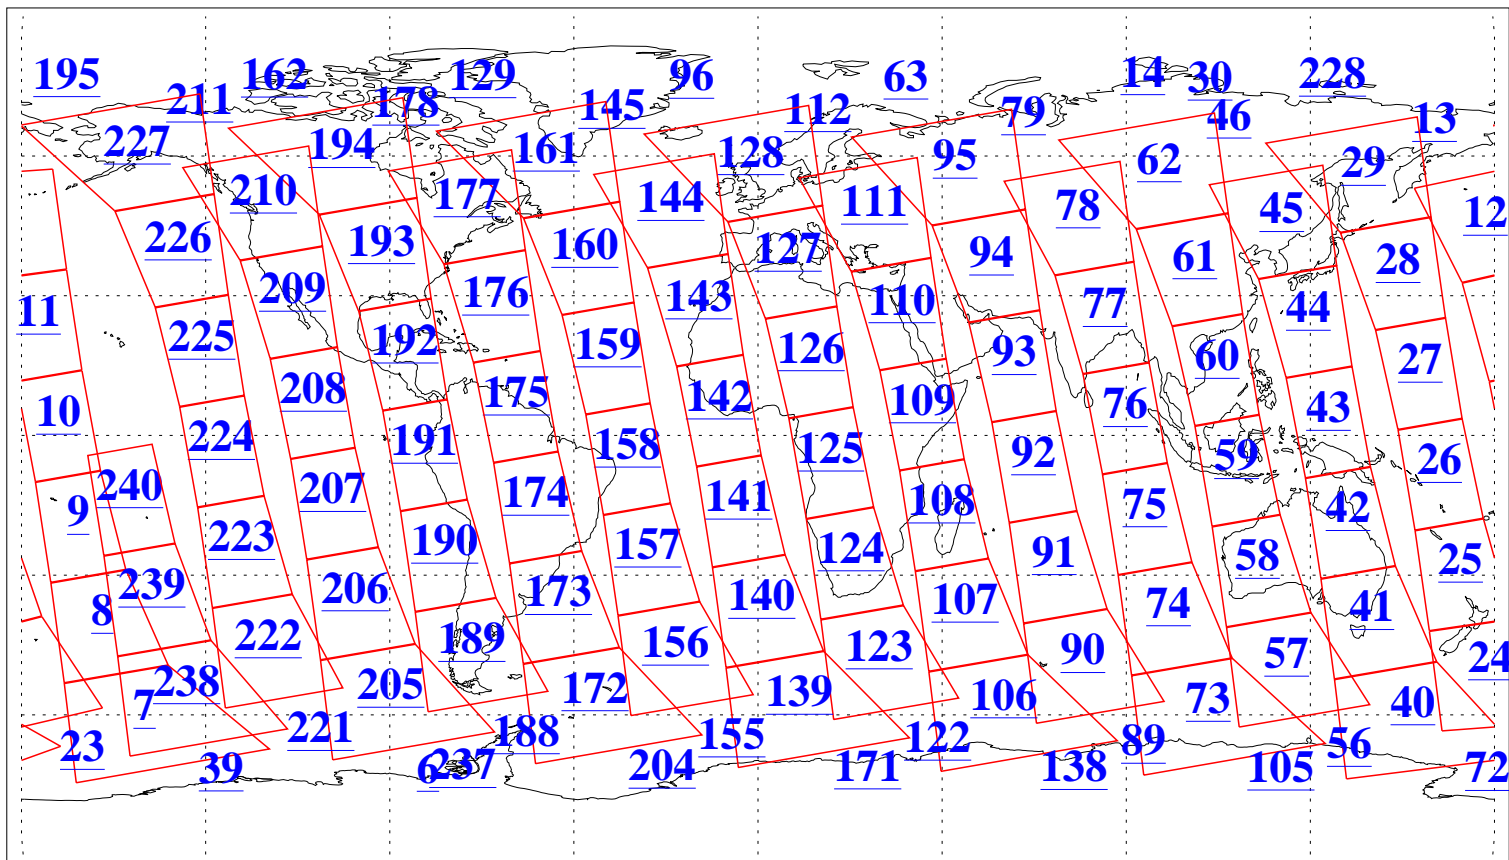

L1B Availability
AMSU Granules: 240
HSB Granules: 0
AIRS Granules: 240

22 Feb 2009
DoY 53
Aqua Day 2486
Granules: 1 to 120

Granules: 121 to 240

Legend: AMSU Available, HSB Available, AIRS Available

L1B Availability
AMSU Granules: 240
HSB Granules: 0
AIRS Granules: 240

22 Feb 2009
DoY 53
Aqua Day 2486
Ascending Granules

Descending Granules

Legend: AMSU Available, HSB Available, AIRS Available

L1B Availability
AMSU Granules: 240
HSB Granules: 0
AIRS Granules: 240

22 Feb 2009
DoY 53
Aqua Day 2486

Northern Hemisphere Granules

Southern Hemisphere Granules

Legend: AMSU Available, HSB Available, AIRS Available