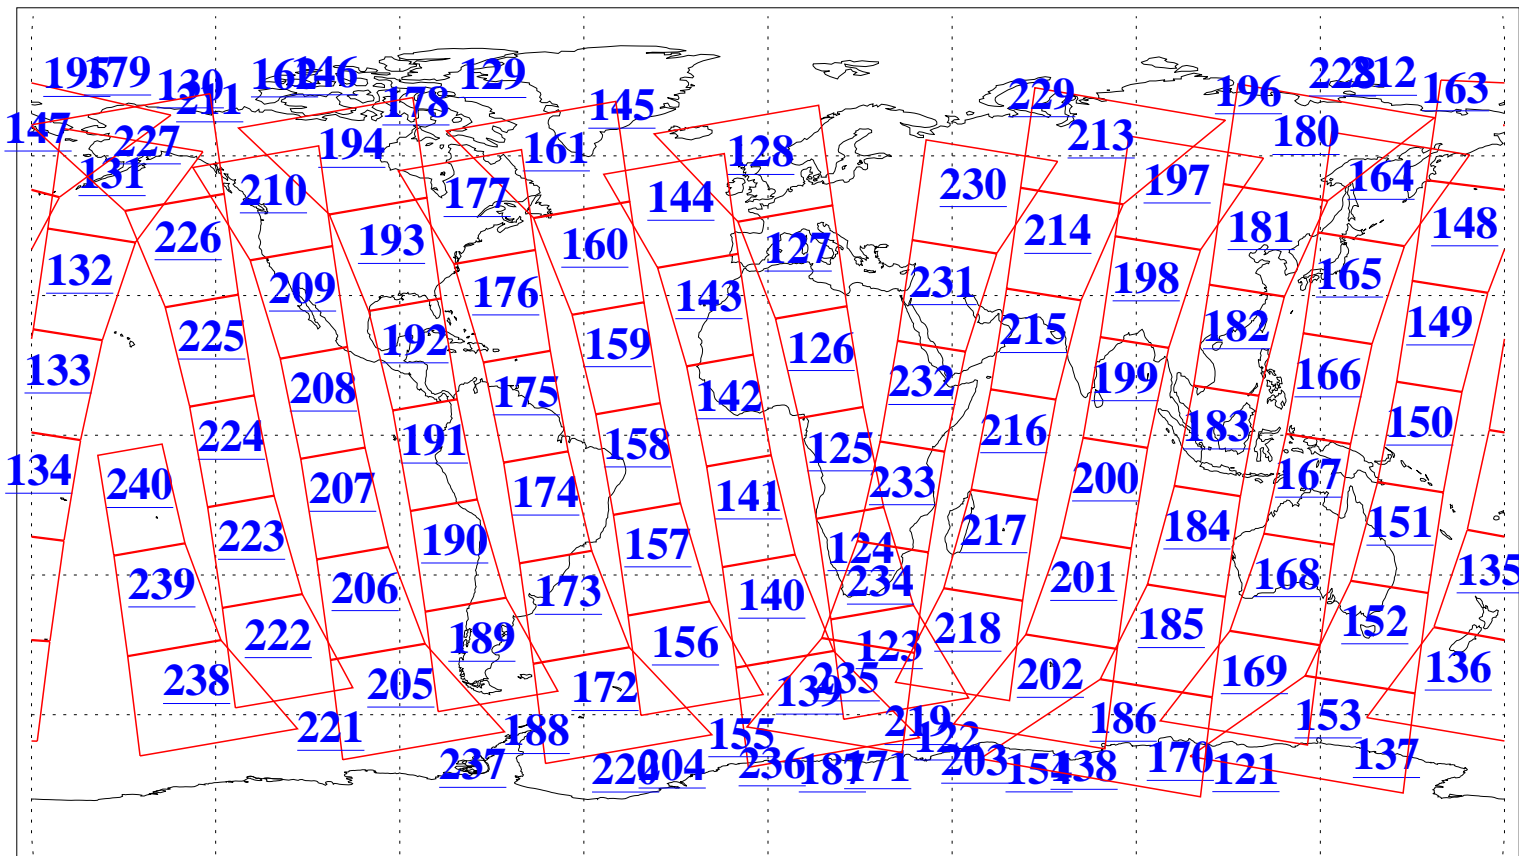

L1B Availability
AMSU Granules: 240
HSB Granules: 0
AIRS Granules: 240

22 Feb 2009
DoY 53
Aqua Day 2486
Granules: 1 to 120

Granules: 121 to 240

Legend: AMSU Available, HSB Available, AIRS Available

L1B Availability
AMSU Granules: 240
HSB Granules: 0
AIRS Granules: 240

22 Feb 2009
DoY 53
Aqua Day 2486
Ascending Granules

Descending Granules

Legend: AMSU Available, HSB Available, AIRS Available

L1B Availability
AMSU Granules: 240
HSB Granules: 0
AIRS Granules: 240

22 Feb 2009
DoY 53
Aqua Day 2486

Northern Hemisphere Granules

Southern Hemisphere Granules

Legend: AMSU Available, HSB Available, AIRS Available