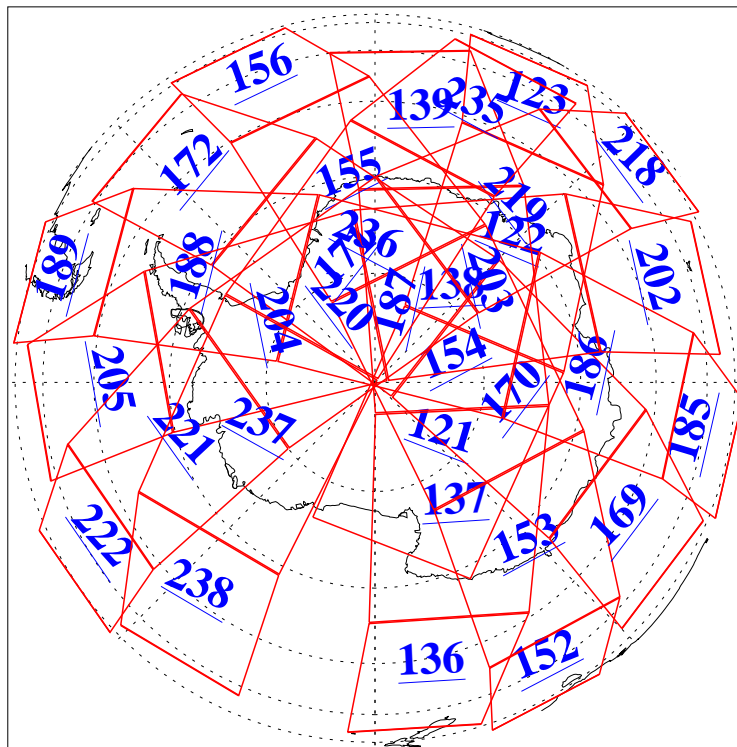

L1B Availability
AMSU Granules: 240
HSB Granules: 0
AIRS Granules: 240

22 Feb 2009
DoY 53
Aqua Day 2486
Granules: 1 to 120

Granules: 121 to 240

Legend: AMSU Available, HSB Available, AIRS Available

L1B Availability
AMSU Granules: 240
HSB Granules: 0
AIRS Granules: 240

22 Feb 2009
DoY 53
Aqua Day 2486
Ascending Granules

Descending Granules

Legend: AMSU Available, HSB Available, AIRS Available

L1B Availability
AMSU Granules: 240
HSB Granules: 0
AIRS Granules: 240

22 Feb 2009
DoY 53
Aqua Day 2486

Northern Hemisphere Granules

Southern Hemisphere Granules

Legend: AMSU Available, HSB Available, AIRS Available