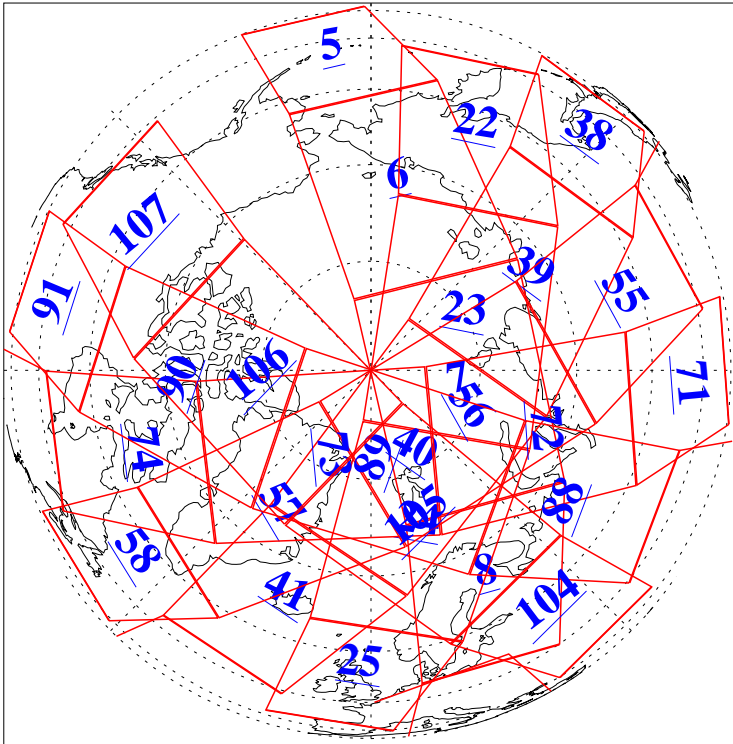

L1B Availability
AMSU Granules: 240
HSB Granules: 0
AIRS Granules: 240

21 Feb 2009
DoY 52
Aqua Day 2485
Granules: 1 to 120

Granules: 121 to 240

Legend: AMSU Available, HSB Available, AIRS Available

L1B Availability
AMSU Granules: 240
HSB Granules: 0
AIRS Granules: 240

21 Feb 2009
DoY 52
Aqua Day 2485
Ascending Granules

Descending Granules

Legend: AMSU Available, HSB Available, AIRS Available

L1B Availability
 AMSU Granules: 240
 HSB Granules: 0
 AIRS Granules: 240

21 Feb 2009
 DoY 52
 Aqua Day 2485

Northern Hemisphere Granules

Southern Hemisphere Granules

Legend: AMSU Available, HSB Available, AIRS Available