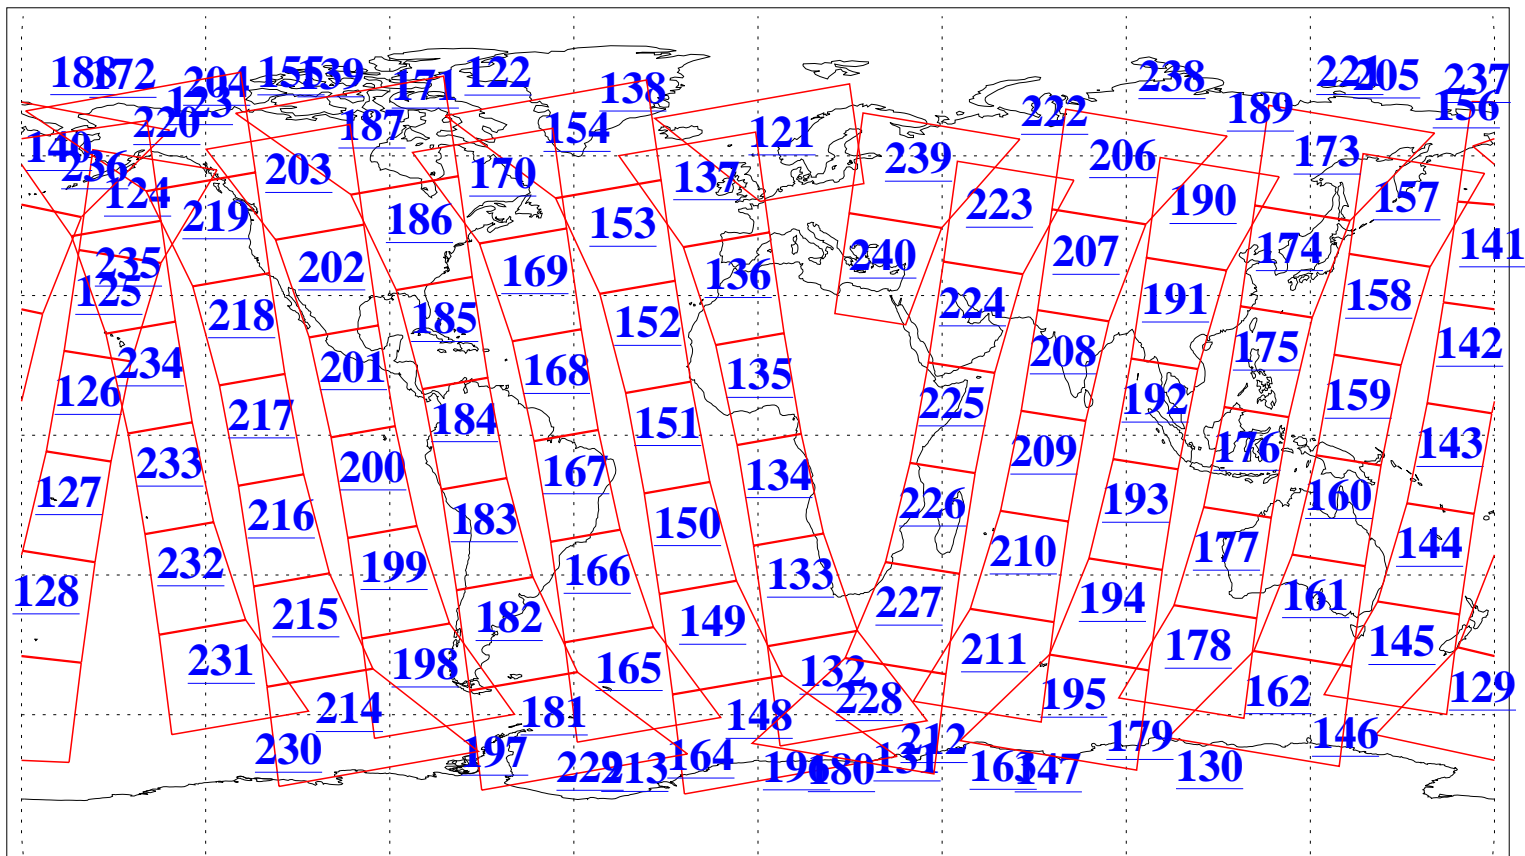

L1B Availability
AMSU Granules: 240
HSB Granules: 0
AIRS Granules: 240

21 Feb 2009
DoY 52
Aqua Day 2485
Granules: 1 to 120

Granules: 121 to 240

Legend: AMSU Available, HSB Available, AIRS Available

L1B Availability
AMSU Granules: 240
HSB Granules: 0
AIRS Granules: 240

21 Feb 2009
DoY 52
Aqua Day 2485
Ascending Granules

Descending Granules

Legend: AMSU Available, HSB Available, AIRS Available

L1B Availability
 AMSU Granules: 240
 HSB Granules: 0
 AIRS Granules: 240

21 Feb 2009
 DoY 52
 Aqua Day 2485

Northern Hemisphere Granules

Southern Hemisphere Granules

Legend: AMSU Available, HSB Available, AIRS Available