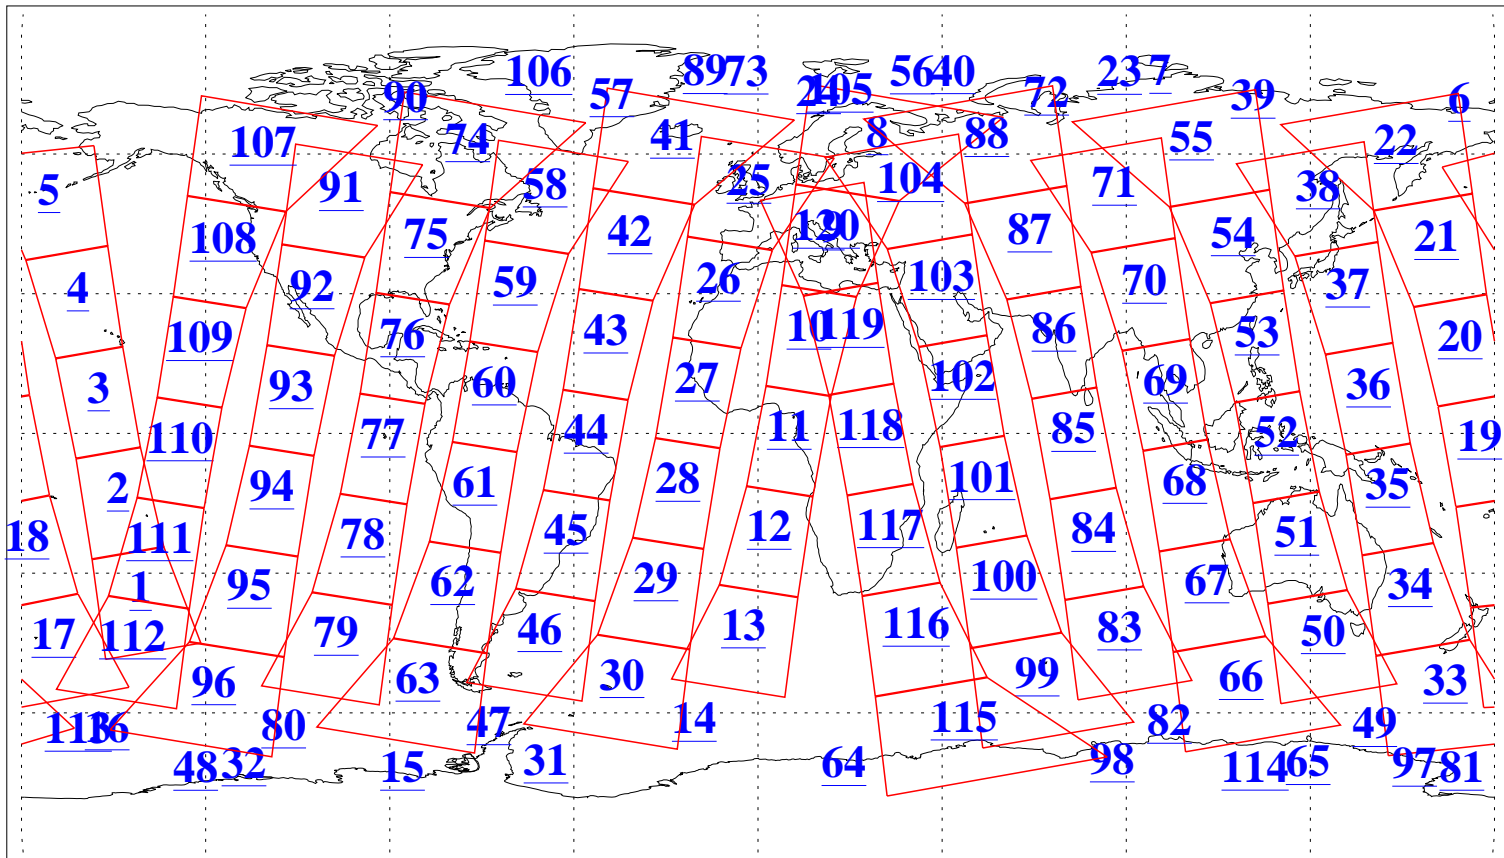

L1B Availability
AMSU Granules: 240
HSB Granules: 0
AIRS Granules: 240

21 Feb 2009
DoY 52
Aqua Day 2485
Granules: 1 to 120

Granules: 121 to 240

Legend: AMSU Available, HSB Available, AIRS Available

L1B Availability
AMSU Granules: 240
HSB Granules: 0
AIRS Granules: 240

21 Feb 2009
DoY 52
Aqua Day 2485
Ascending Granules

Descending Granules

Legend: AMSU Available, HSB Available, AIRS Available

L1B Availability
 AMSU Granules: 240
 HSB Granules: 0
 AIRS Granules: 240

21 Feb 2009
 DoY 52
 Aqua Day 2485

Northern Hemisphere Granules

Southern Hemisphere Granules

Legend: AMSU Available, HSB Available, AIRS Available