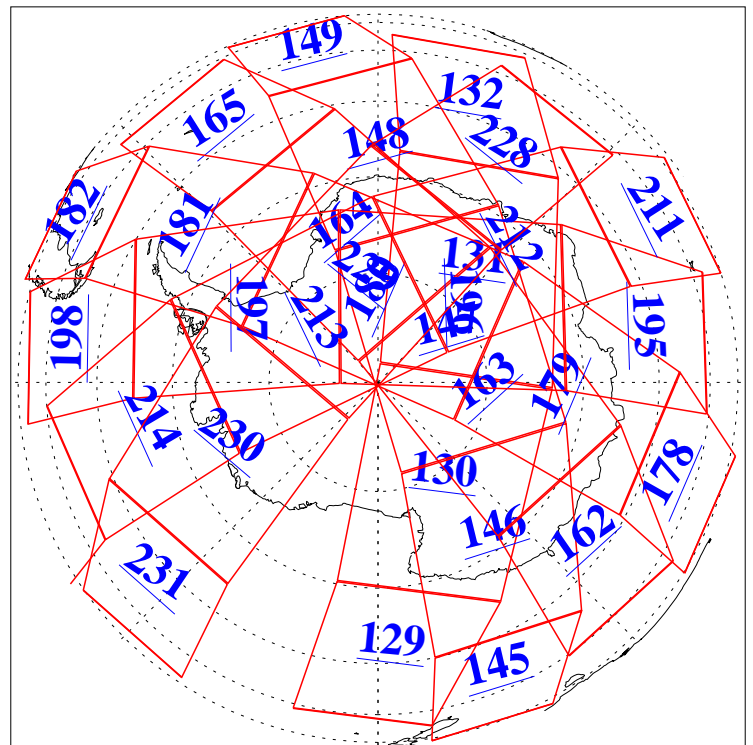

L1B Availability
AMSU Granules: 240
HSB Granules: 0
AIRS Granules: 240

21 Feb 2009
DoY 52
Aqua Day 2485
Granules: 1 to 120

Granules: 121 to 240

Legend: AMSU Available, HSB Available, AIRS Available

L1B Availability
AMSU Granules: 240
HSB Granules: 0
AIRS Granules: 240

21 Feb 2009
DoY 52
Aqua Day 2485
Ascending Granules

Descending Granules

Legend: AMSU Available, HSB Available, AIRS Available

L1B Availability
 AMSU Granules: 240
 HSB Granules: 0
 AIRS Granules: 240

21 Feb 2009
 DoY 52
 Aqua Day 2485

Northern Hemisphere Granules

Southern Hemisphere Granules

Legend: AMSU Available, HSB Available, AIRS Available