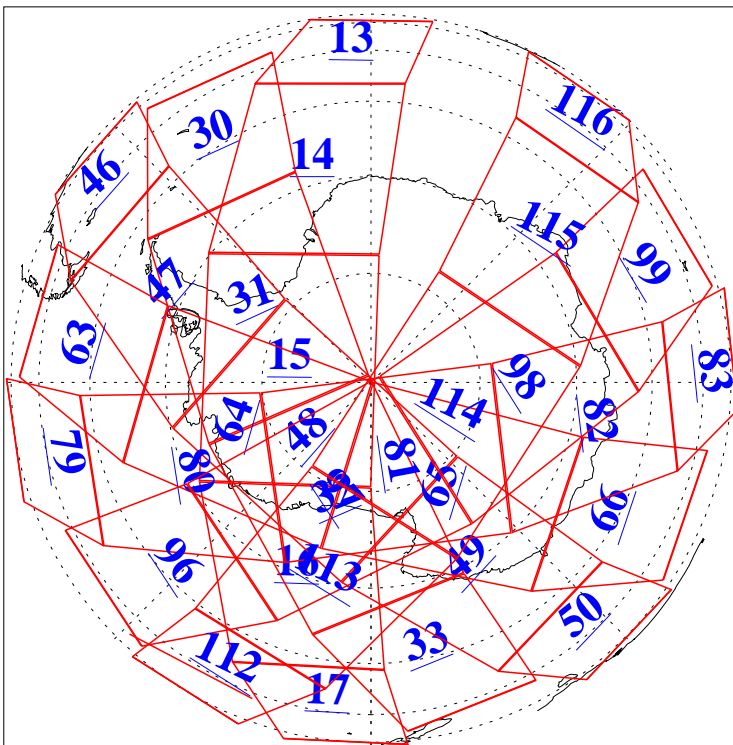

L1B Availability
AMSU Granules: 240
HSB Granules: 0
AIRS Granules: 240

21 Feb 2009
DoY 52
Aqua Day 2485
Granules: 1 to 120

Granules: 121 to 240

Legend: AMSU Available, HSB Available, AIRS Available

L1B Availability
AMSU Granules: 240
HSB Granules: 0
AIRS Granules: 240

21 Feb 2009
DoY 52
Aqua Day 2485
Ascending Granules

Descending Granules

Legend: AMSU Available, HSB Available, AIRS Available

L1B Availability
 AMSU Granules: 240
 HSB Granules: 0
 AIRS Granules: 240

21 Feb 2009
 DoY 52
 Aqua Day 2485

Northern Hemisphere Granules

Southern Hemisphere Granules

Legend: AMSU Available, HSB Available, AIRS Available