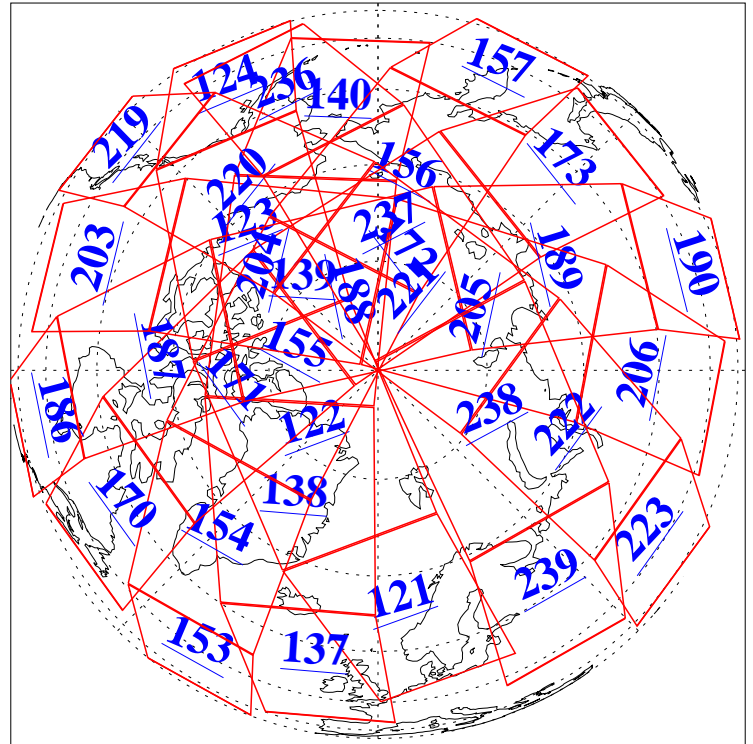

L1B Availability
AMSU Granules: 240
HSB Granules: 0
AIRS Granules: 240

21 Feb 2009
DoY 52
Aqua Day 2485
Granules: 1 to 120

Granules: 121 to 240

Legend: AMSU Available, HSB Available, AIRS Available

L1B Availability
AMSU Granules: 240
HSB Granules: 0
AIRS Granules: 240

21 Feb 2009
DoY 52
Aqua Day 2485
Ascending Granules

Descending Granules

Legend: AMSU Available, HSB Available, AIRS Available

L1B Availability
 AMSU Granules: 240
 HSB Granules: 0
 AIRS Granules: 240

21 Feb 2009
 DoY 52
 Aqua Day 2485

Northern Hemisphere Granules

Southern Hemisphere Granules

Legend: AMSU Available, HSB Available, AIRS Available