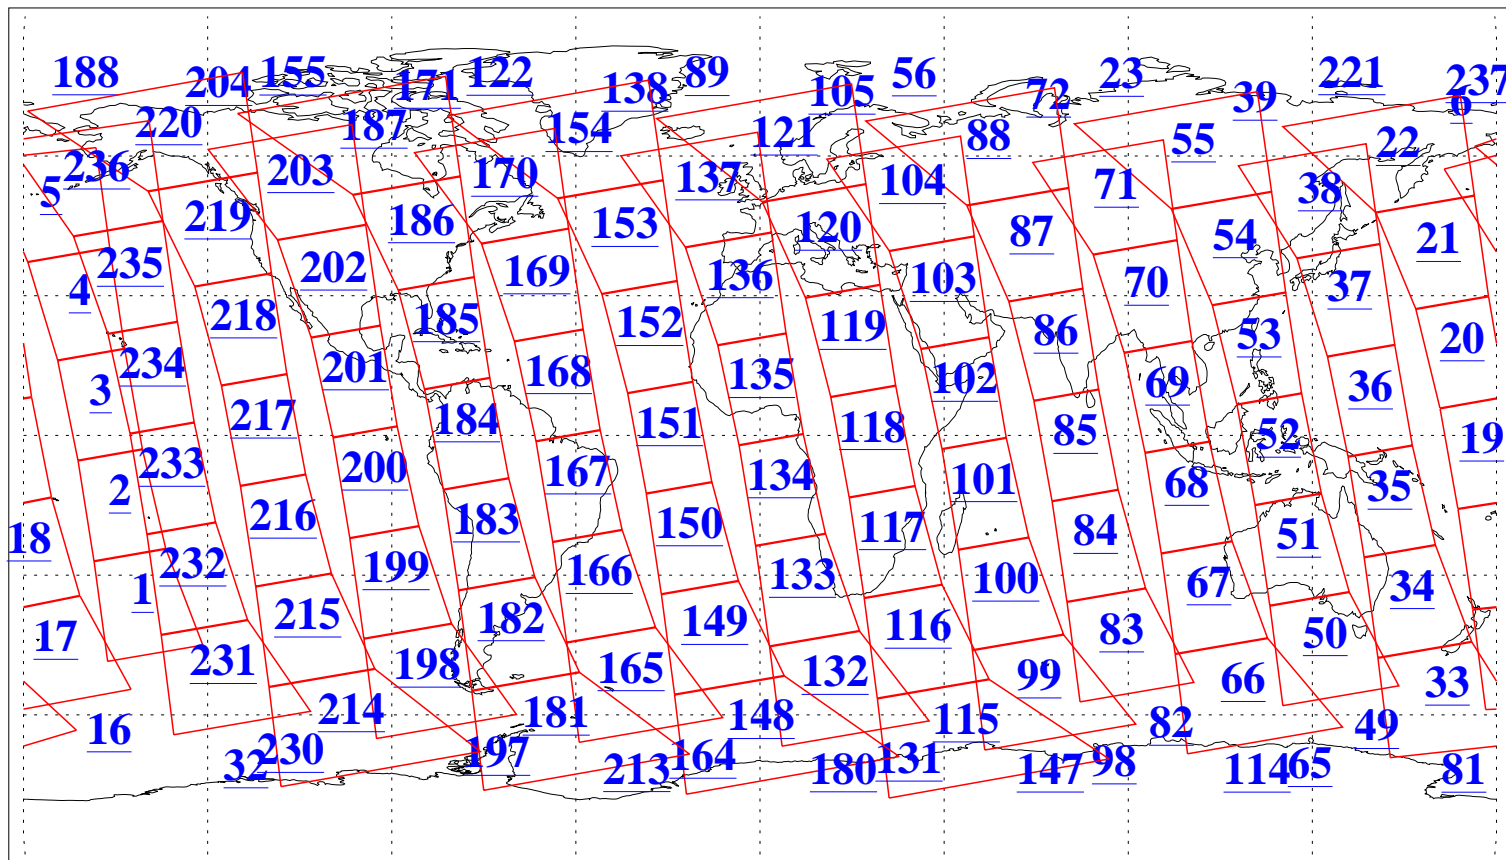

L1B Availability
AMSU Granules: 240
HSB Granules: 0
AIRS Granules: 240

21 Feb 2009
DoY 52
Aqua Day 2485
Granules: 1 to 120

Granules: 121 to 240

Legend: AMSU Available, HSB Available, AIRS Available

L1B Availability
AMSU Granules: 240
HSB Granules: 0
AIRS Granules: 240

21 Feb 2009
DoY 52
Aqua Day 2485
Ascending Granules

Descending Granules

Legend: AMSU Available, HSB Available, AIRS Available

L1B Availability
 AMSU Granules: 240
 HSB Granules: 0
 AIRS Granules: 240

21 Feb 2009
 DoY 52
 Aqua Day 2485

Northern Hemisphere Granules

Southern Hemisphere Granules

Legend: AMSU Available, HSB Available, AIRS Available