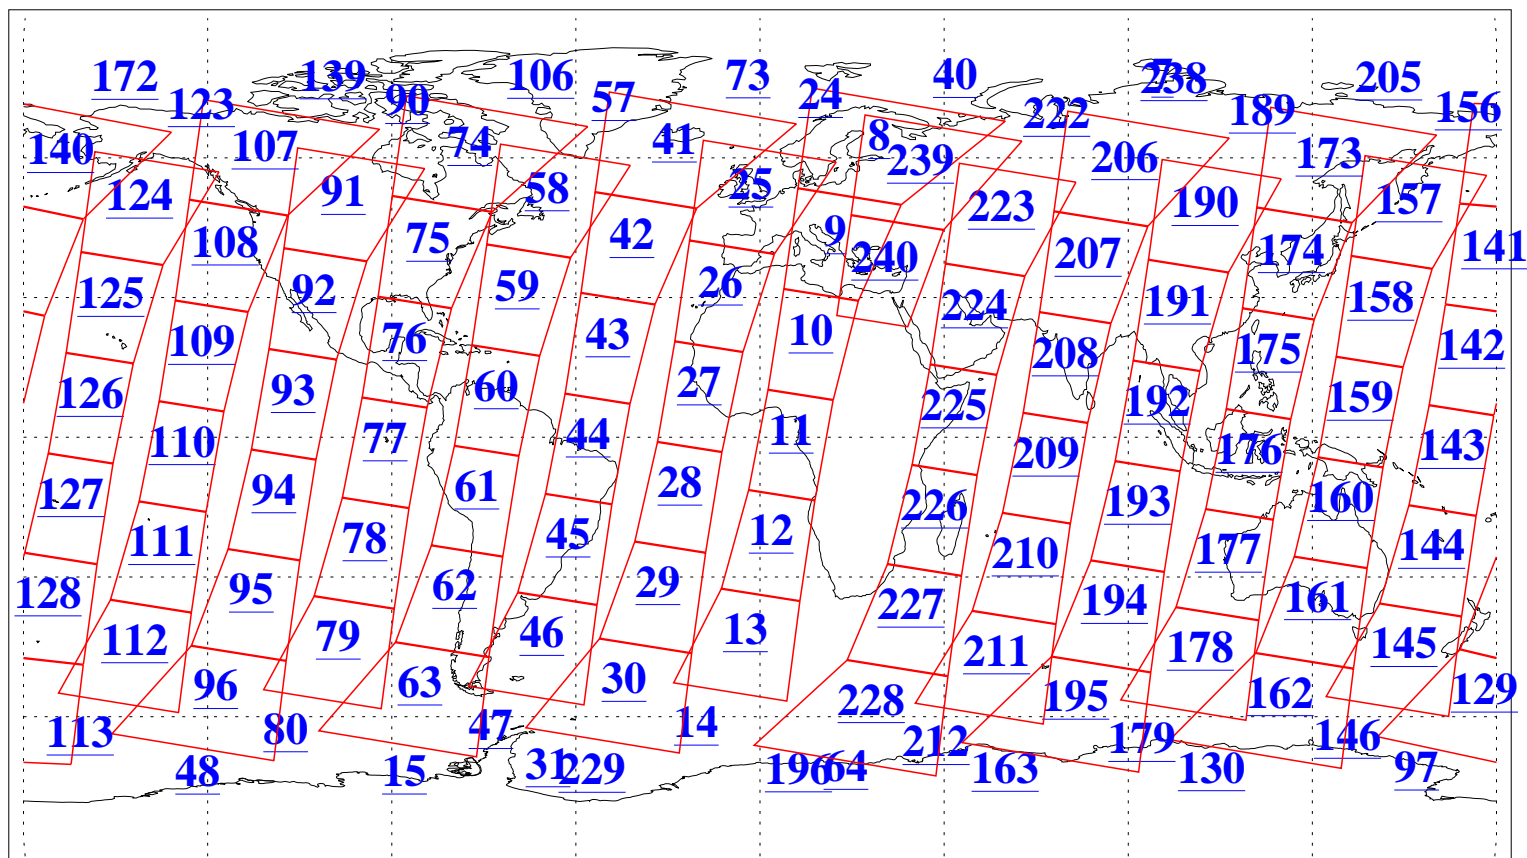

L1B Availability
AMSU Granules: 240
HSB Granules: 0
AIRS Granules: 240

21 Feb 2009
DoY 52
Aqua Day 2485
Granules: 1 to 120

Granules: 121 to 240

Legend: AMSU Available, HSB Available, AIRS Available

L1B Availability
AMSU Granules: 240
HSB Granules: 0
AIRS Granules: 240

21 Feb 2009
DoY 52
Aqua Day 2485
Ascending Granules

Descending Granules

Legend: AMSU Available, HSB Available, AIRS Available

L1B Availability
 AMSU Granules: 240
 HSB Granules: 0
 AIRS Granules: 240

21 Feb 2009
 DoY 52
 Aqua Day 2485