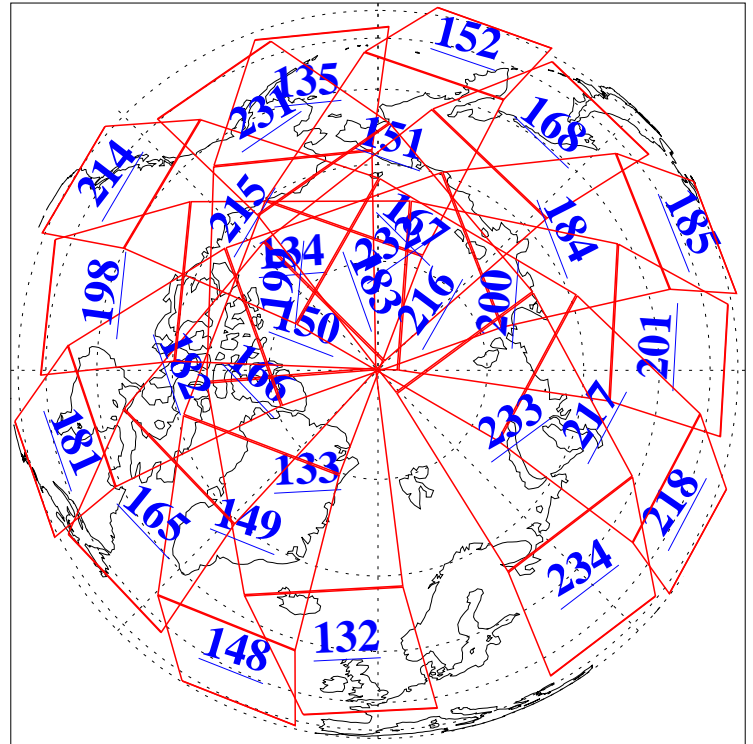

L1B Availability  
AMSU Granules: 240  
HSB Granules: 0  
AIRS Granules: 240

18 Feb 2009  
DoY 49  
Aqua Day 2482  
Granules: 1 to 120

Granules: 121 to 240

Legend: AMSU Available, HSB Available, AIRS Available

L1B Availability  
AMSU Granules: 240  
HSB Granules: 0  
AIRS Granules: 240

18 Feb 2009  
DoY 49  
Aqua Day 2482

Ascending Granules

Descending Granules

Legend: AMSU Available, HSB Available, AIRS Available

L1B Availability  
 AMSU Granules: 240  
 HSB Granules: 0  
 AIRS Granules: 240

18 Feb 2009  
 DoY 49  
 Aqua Day 2482

Northern Hemisphere Granules

Southern Hemisphere Granules

Legend: AMSU Available, HSB Available, AIRS Available