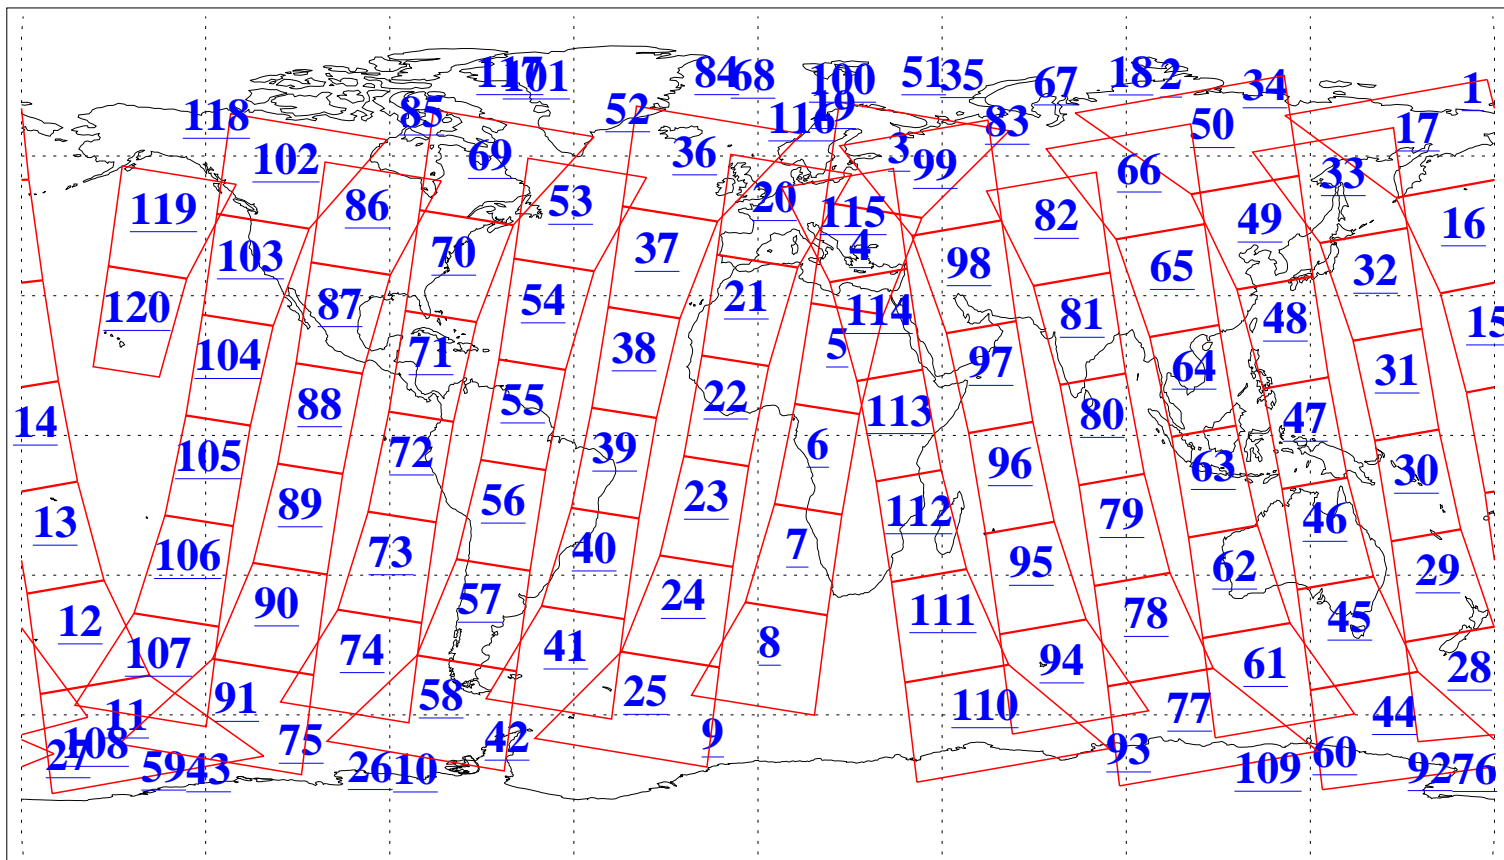

L1B Availability  
AMSU Granules: 240  
HSB Granules: 0  
AIRS Granules: 240

18 Feb 2009  
DoY 49  
Aqua Day 2482  
Granules: 1 to 120

Granules: 121 to 240

Legend: AMSU Available, HSB Available, AIRS Available

L1B Availability  
AMSU Granules: 240  
HSB Granules: 0  
AIRS Granules: 240

18 Feb 2009  
DoY 49  
Aqua Day 2482

Ascending Granules

Descending Granules

Legend: AMSU Available, HSB Available, AIRS Available

L1B Availability  
 AMSU Granules: 240  
 HSB Granules: 0  
 AIRS Granules: 240

18 Feb 2009  
 DoY 49  
 Aqua Day 2482

Northern Hemisphere Granules

Southern Hemisphere Granules

Legend: AMSU Available, HSB Available, AIRS Available