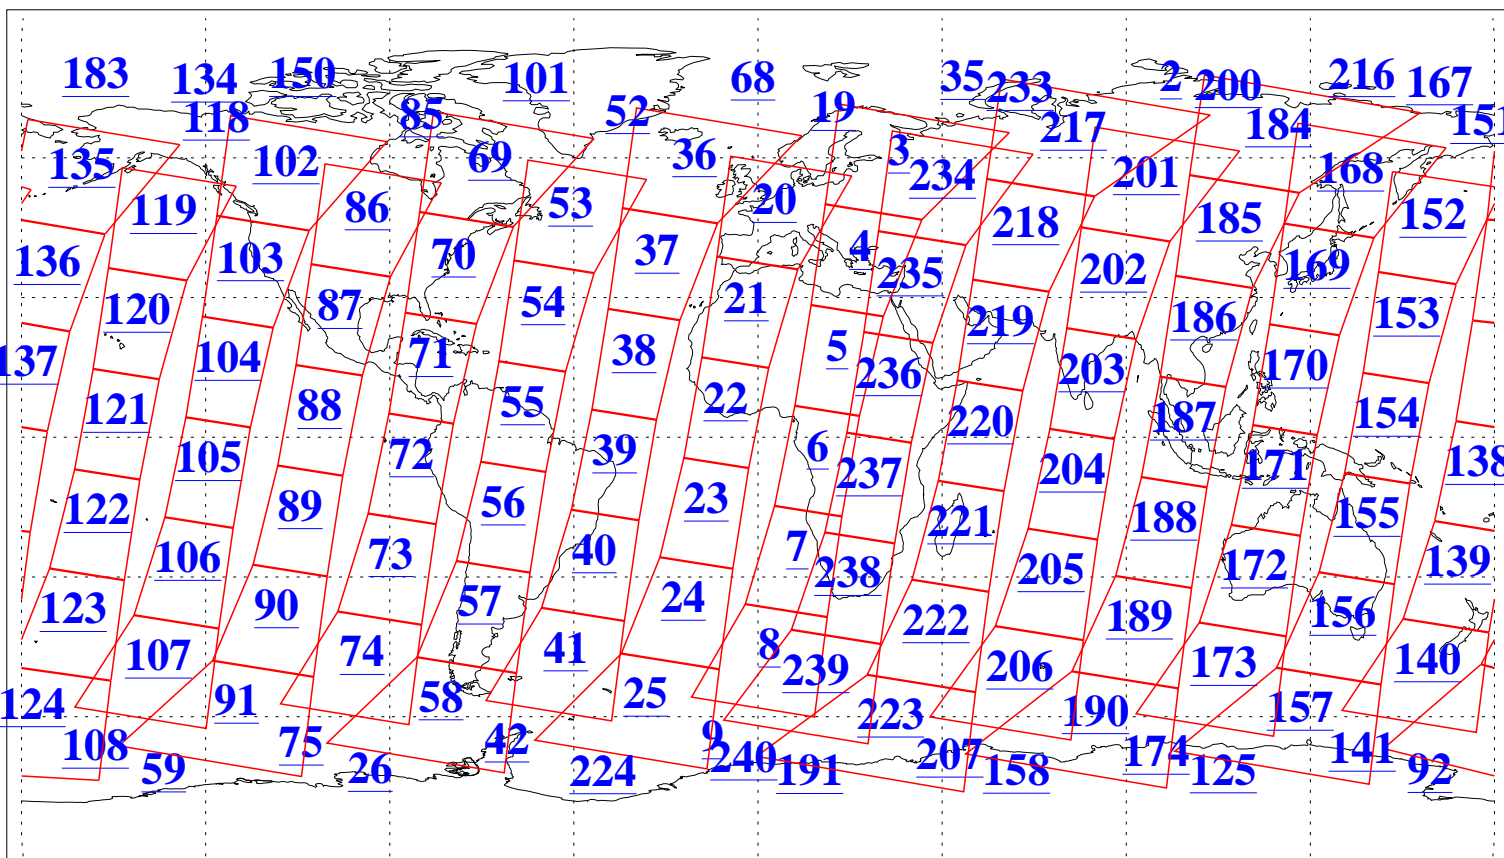

L1B Availability  
AMSU Granules: 240  
HSB Granules: 0  
AIRS Granules: 240

18 Feb 2009  
DoY 49  
Aqua Day 2482  
Granules: 1 to 120

Granules: 121 to 240

Legend: AMSU Available, HSB Available, AIRS Available

L1B Availability  
AMSU Granules: 240  
HSB Granules: 0  
AIRS Granules: 240

18 Feb 2009  
DoY 49  
Aqua Day 2482

Ascending Granules

Descending Granules

Legend: AMSU Available, HSB Available, AIRS Available

L1B Availability  
 AMSU Granules: 240  
 HSB Granules: 0  
 AIRS Granules: 240

18 Feb 2009  
 DoY 49  
 Aqua Day 2482

Northern Hemisphere Granules

Southern Hemisphere Granules

Legend: AMSU Available, HSB Available, AIRS Available