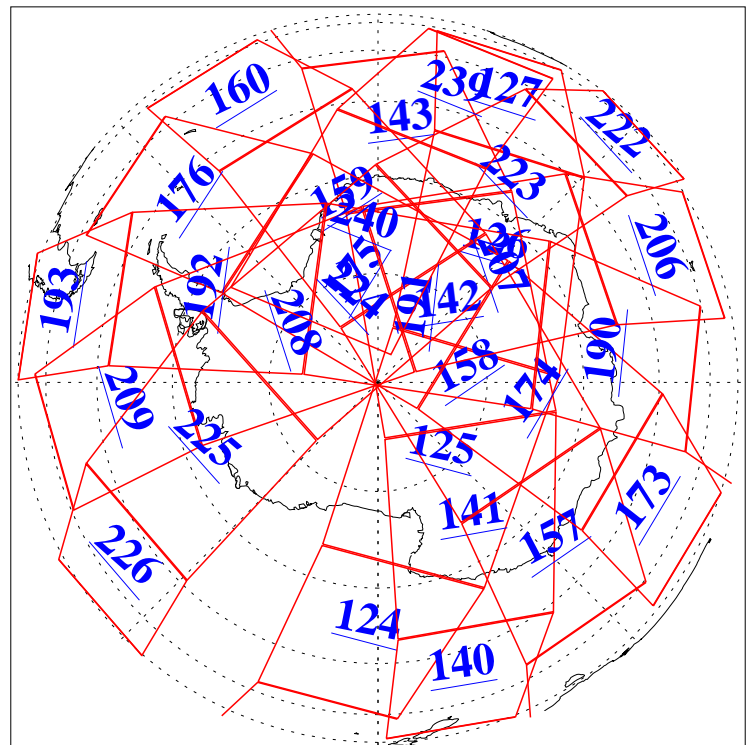

L1B Availability  
AMSU Granules: 240  
HSB Granules: 0  
AIRS Granules: 240

18 Feb 2009  
DoY 49  
Aqua Day 2482  
Granules: 1 to 120

Granules: 121 to 240

Legend: AMSU Available, HSB Available, AIRS Available

L1B Availability  
AMSU Granules: 240  
HSB Granules: 0  
AIRS Granules: 240

18 Feb 2009  
DoY 49  
Aqua Day 2482

Ascending Granules

Descending Granules

Legend: AMSU Available, HSB Available, AIRS Available

L1B Availability  
 AMSU Granules: 240  
 HSB Granules: 0  
 AIRS Granules: 240

18 Feb 2009  
 DoY 49  
 Aqua Day 2482

Northern Hemisphere Granules

Southern Hemisphere Granules

Legend: AMSU Available, HSB Available, AIRS Available