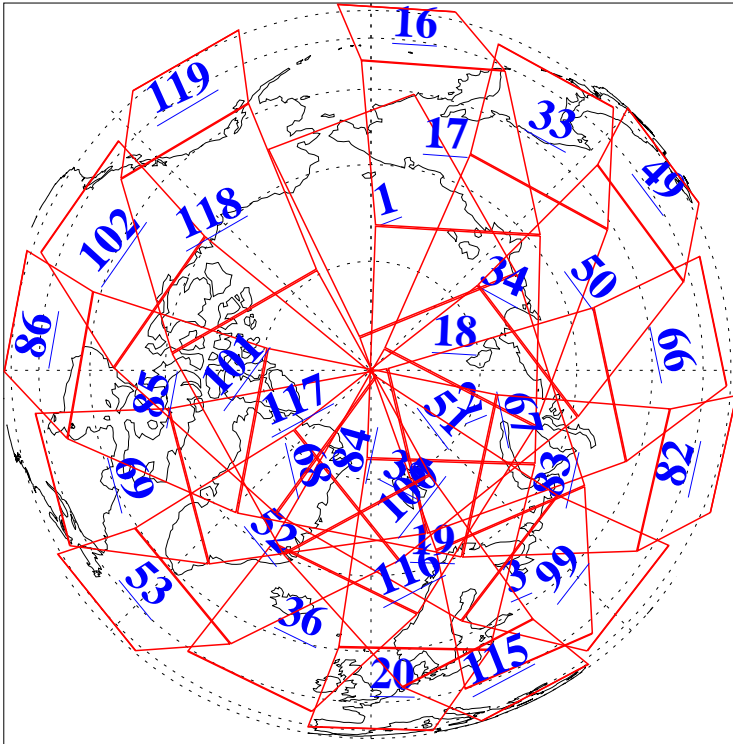

L1B Availability  
AMSU Granules: 240  
HSB Granules: 0  
AIRS Granules: 240

18 Feb 2009  
DoY 49  
Aqua Day 2482  
Granules: 1 to 120

Granules: 121 to 240

Legend: AMSU Available, HSB Available, AIRS Available

L1B Availability  
AMSU Granules: 240  
HSB Granules: 0  
AIRS Granules: 240

18 Feb 2009  
DoY 49  
Aqua Day 2482

Ascending Granules

Descending Granules

Legend: AMSU Available, HSB Available, AIRS Available

L1B Availability  
 AMSU Granules: 240  
 HSB Granules: 0  
 AIRS Granules: 240

18 Feb 2009  
 DoY 49  
 Aqua Day 2482

Northern Hemisphere Granules

Southern Hemisphere Granules

Legend: AMSU Available, HSB Available, AIRS Available