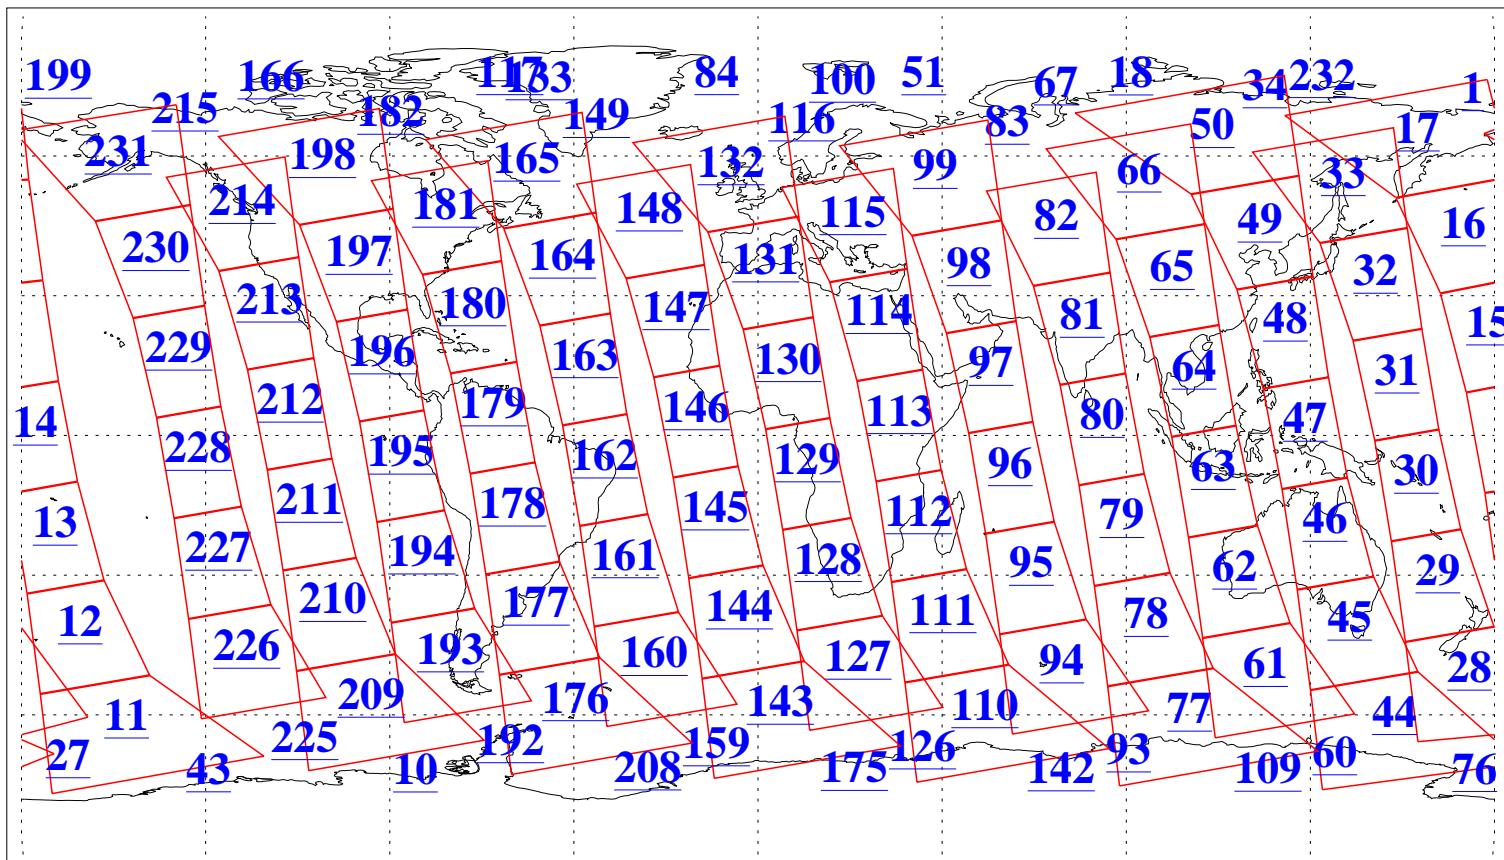

L1B Availability  
AMSU Granules: 240  
HSB Granules: 0  
AIRS Granules: 240

18 Feb 2009  
DoY 49  
Aqua Day 2482  
Granules: 1 to 120

Granules: 121 to 240

Legend: AMSU Available, HSB Available, AIRS Available

L1B Availability  
AMSU Granules: 240  
HSB Granules: 0  
AIRS Granules: 240

18 Feb 2009  
DoY 49  
Aqua Day 2482

Ascending Granules

Descending Granules

Legend: AMSU Available, HSB Available, AIRS Available

L1B Availability  
 AMSU Granules: 240  
 HSB Granules: 0  
 AIRS Granules: 240

18 Feb 2009  
 DoY 49  
 Aqua Day 2482

Northern Hemisphere Granules

Southern Hemisphere Granules

Legend: AMSU Available, HSB Available, AIRS Available