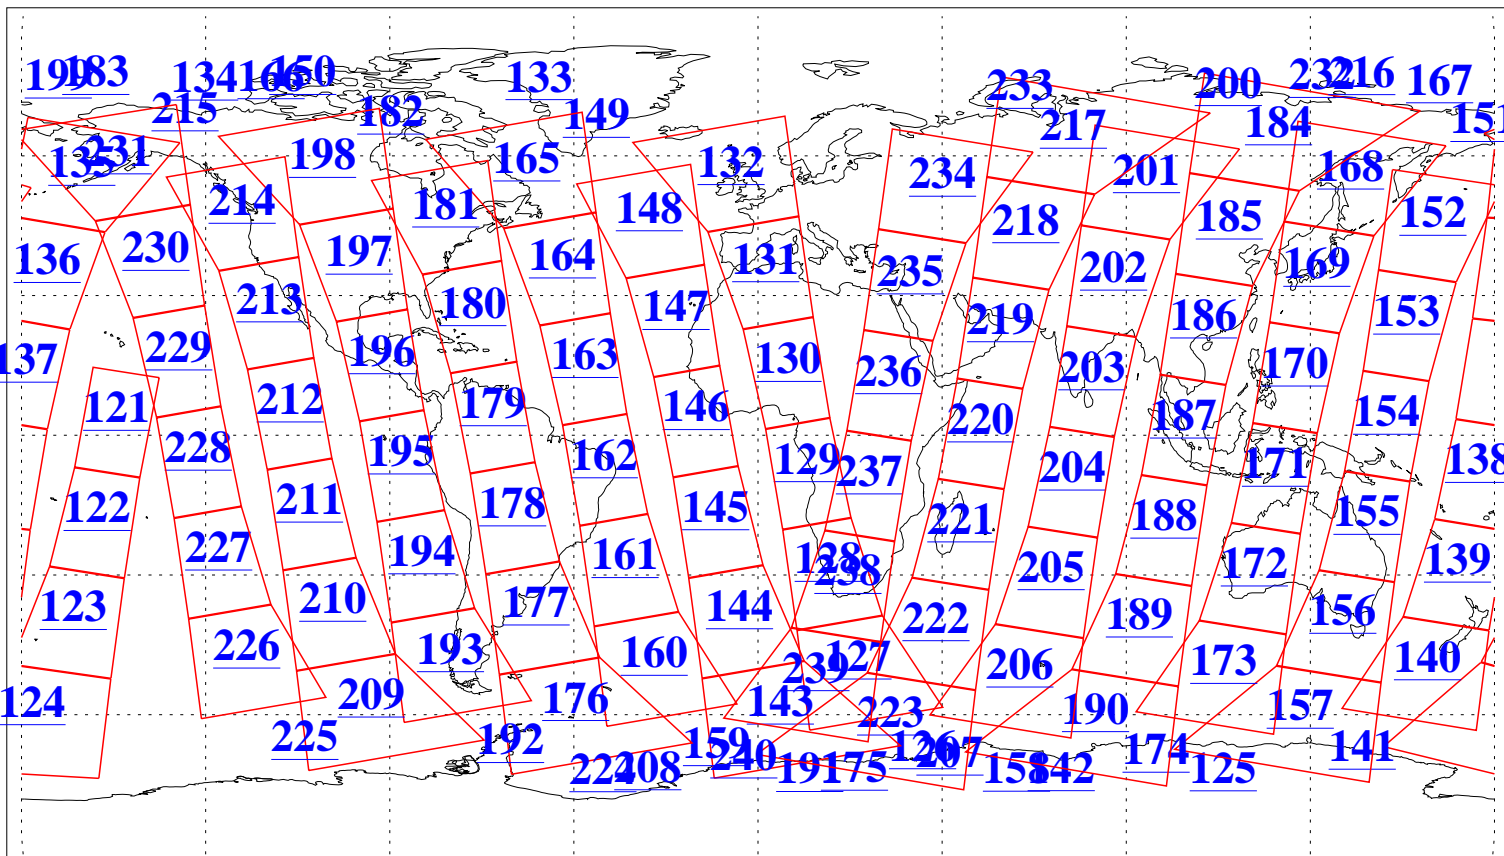

L1B Availability  
AMSU Granules: 240  
HSB Granules: 0  
AIRS Granules: 240

18 Feb 2009  
DoY 49  
Aqua Day 2482  
Granules: 1 to 120

Granules: 121 to 240

Legend: AMSU Available, HSB Available, AIRS Available

L1B Availability  
AMSU Granules: 240  
HSB Granules: 0  
AIRS Granules: 240

18 Feb 2009  
DoY 49  
Aqua Day 2482

Ascending Granules

Descending Granules

Legend: AMSU Available, HSB Available, AIRS Available

L1B Availability  
 AMSU Granules: 240  
 HSB Granules: 0  
 AIRS Granules: 240

18 Feb 2009  
 DoY 49  
 Aqua Day 2482

Northern Hemisphere Granules

Southern Hemisphere Granules

Legend: AMSU Available, HSB Available, AIRS Available