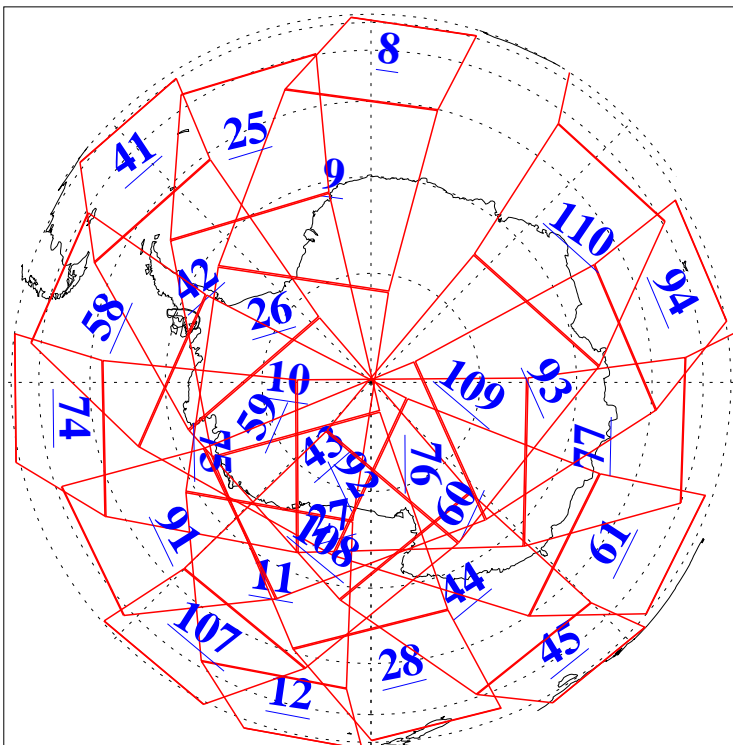

L1B Availability  
AMSU Granules: 240  
HSB Granules: 0  
AIRS Granules: 240

18 Feb 2009  
DoY 49  
Aqua Day 2482  
Granules: 1 to 120

Granules: 121 to 240

Legend: AMSU Available, HSB Available, AIRS Available

L1B Availability  
AMSU Granules: 240  
HSB Granules: 0  
AIRS Granules: 240

18 Feb 2009  
DoY 49  
Aqua Day 2482

Ascending Granules

Descending Granules

Legend: AMSU Available, HSB Available, AIRS Available

L1B Availability  
 AMSU Granules: 240  
 HSB Granules: 0  
 AIRS Granules: 240

18 Feb 2009  
 DoY 49  
 Aqua Day 2482

Northern Hemisphere Granules

Southern Hemisphere Granules

Legend: AMSU Available, HSB Available, AIRS Available