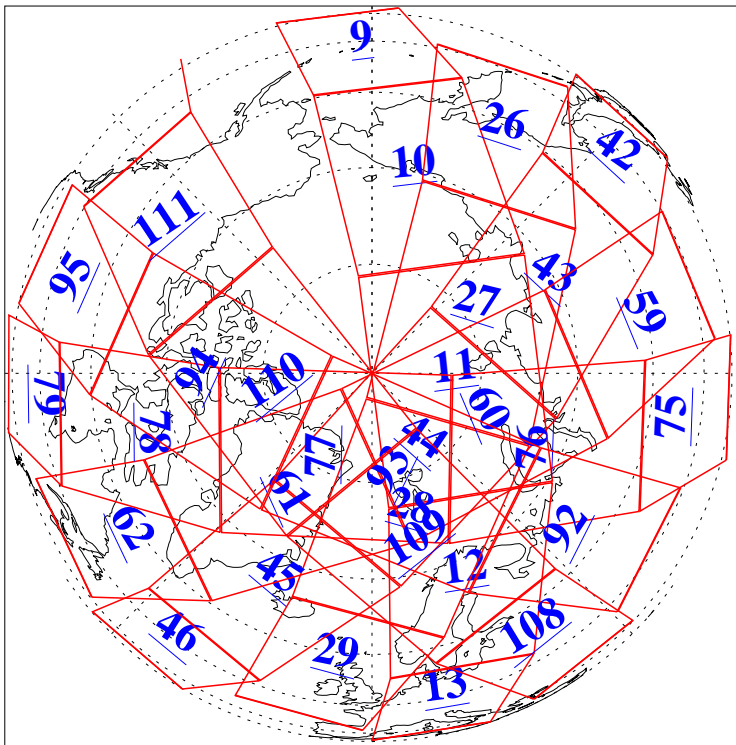

L1B Availability
AMSU Granules: 240
HSB Granules: 0
AIRS Granules: 240

17 Feb 2009
DoY 48
Aqua Day 2481
Granules: 1 to 120

Granules: 121 to 240

Legend: AMSU Available, HSB Available, AIRS Available

L1B Availability
AMSU Granules: 240
HSB Granules: 0
AIRS Granules: 240

17 Feb 2009
DoY 48
Aqua Day 2481
Ascending Granules

Descending Granules

Legend: AMSU Available, HSB Available, AIRS Available

L1B Availability
 AMSU Granules: 240
 HSB Granules: 0
 AIRS Granules: 240

17 Feb 2009
 DoY 48
 Aqua Day 2481

Northern Hemisphere Granules

Southern Hemisphere Granules

Legend: AMSU Available, HSB Available, AIRS Available