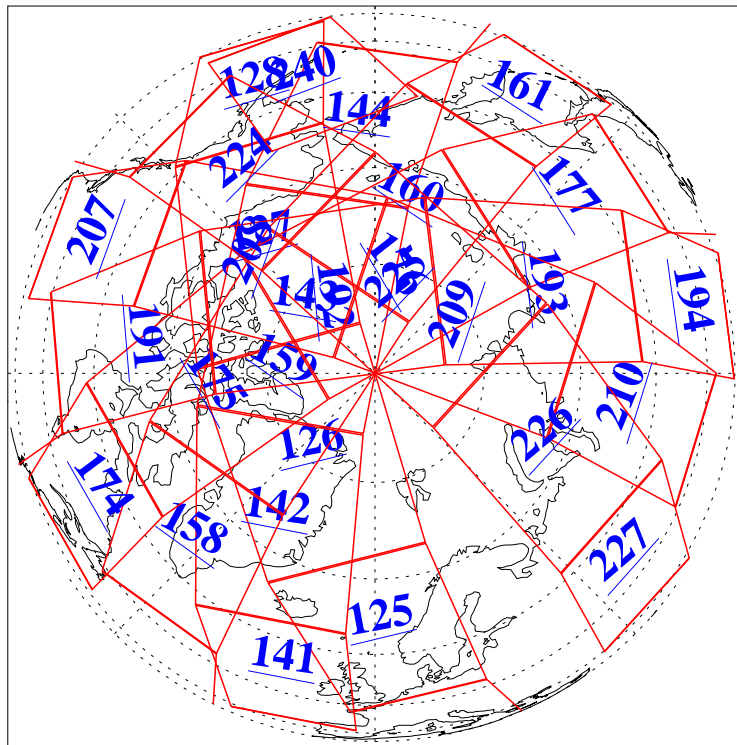

L1B Availability
AMSU Granules: 240
HSB Granules: 0
AIRS Granules: 240

17 Feb 2009
DoY 48
Aqua Day 2481
Granules: 1 to 120

Granules: 121 to 240

Legend: AMSU Available, HSB Available, AIRS Available

L1B Availability
AMSU Granules: 240
HSB Granules: 0
AIRS Granules: 240

17 Feb 2009
DoY 48
Aqua Day 2481
Ascending Granules

Descending Granules

Legend: AMSU Available, HSB Available, AIRS Available

L1B Availability
 AMSU Granules: 240
 HSB Granules: 0
 AIRS Granules: 240

17 Feb 2009
 DoY 48
 Aqua Day 2481

Northern Hemisphere Granules

Southern Hemisphere Granules

Legend: AMSU Available, HSB Available, AIRS Available