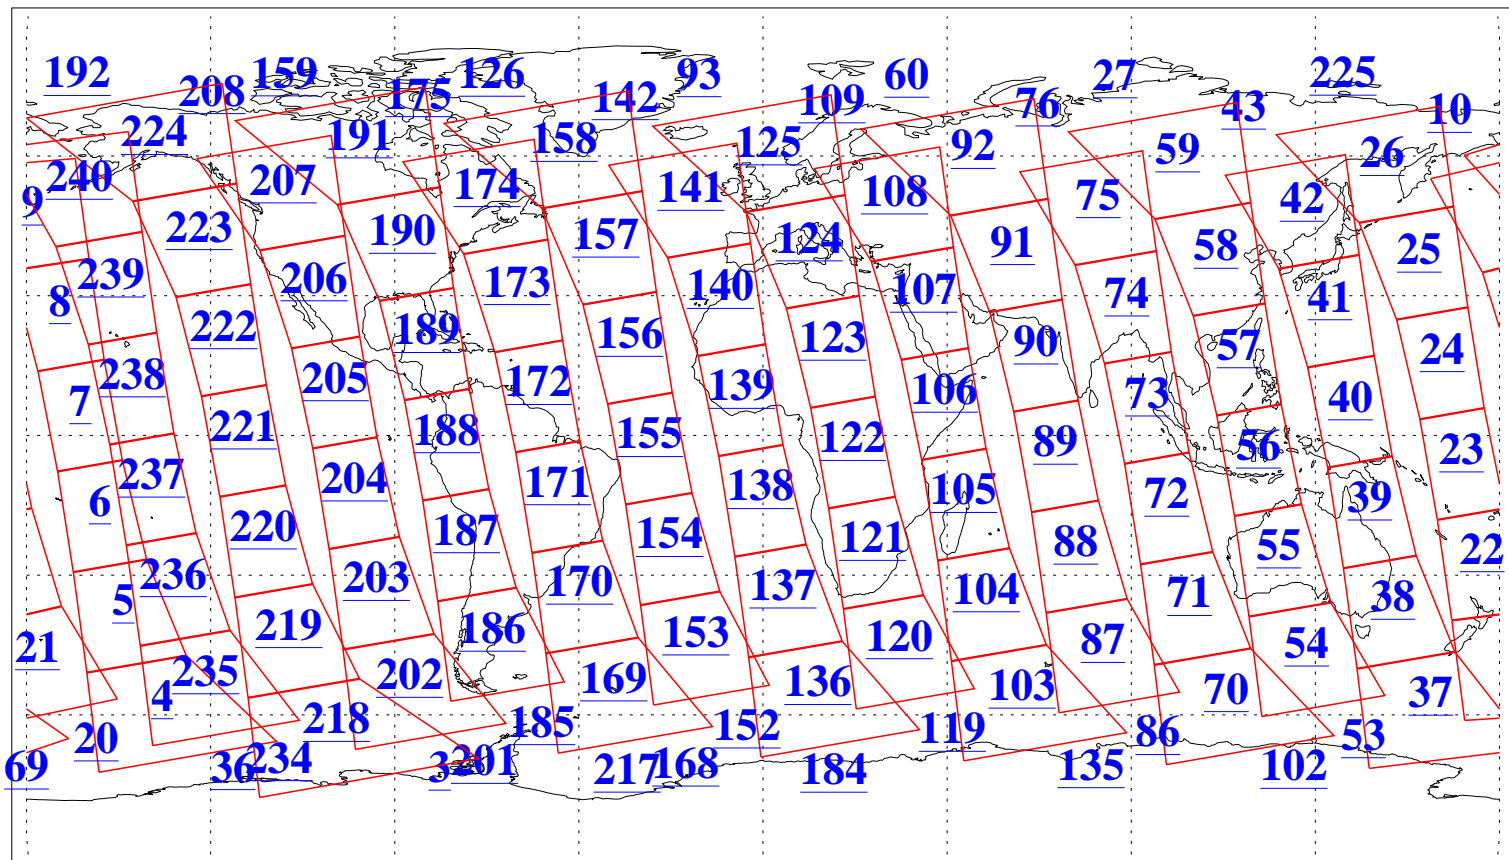

L1B Availability
AMSU Granules: 240
HSB Granules: 0
AIRS Granules: 240

17 Feb 2009
DoY 48
Aqua Day 2481
Granules: 1 to 120

Granules: 121 to 240

Legend: AMSU Available, HSB Available, AIRS Available

L1B Availability
AMSU Granules: 240
HSB Granules: 0
AIRS Granules: 240

17 Feb 2009
DoY 48
Aqua Day 2481
Ascending Granules

Descending Granules

Legend: AMSU Available, HSB Available, AIRS Available

L1B Availability
 AMSU Granules: 240
 HSB Granules: 0
 AIRS Granules: 240

17 Feb 2009
 DoY 48
 Aqua Day 2481

Northern Hemisphere Granules

Southern Hemisphere Granules

Legend: AMSU Available, HSB Available, AIRS Available