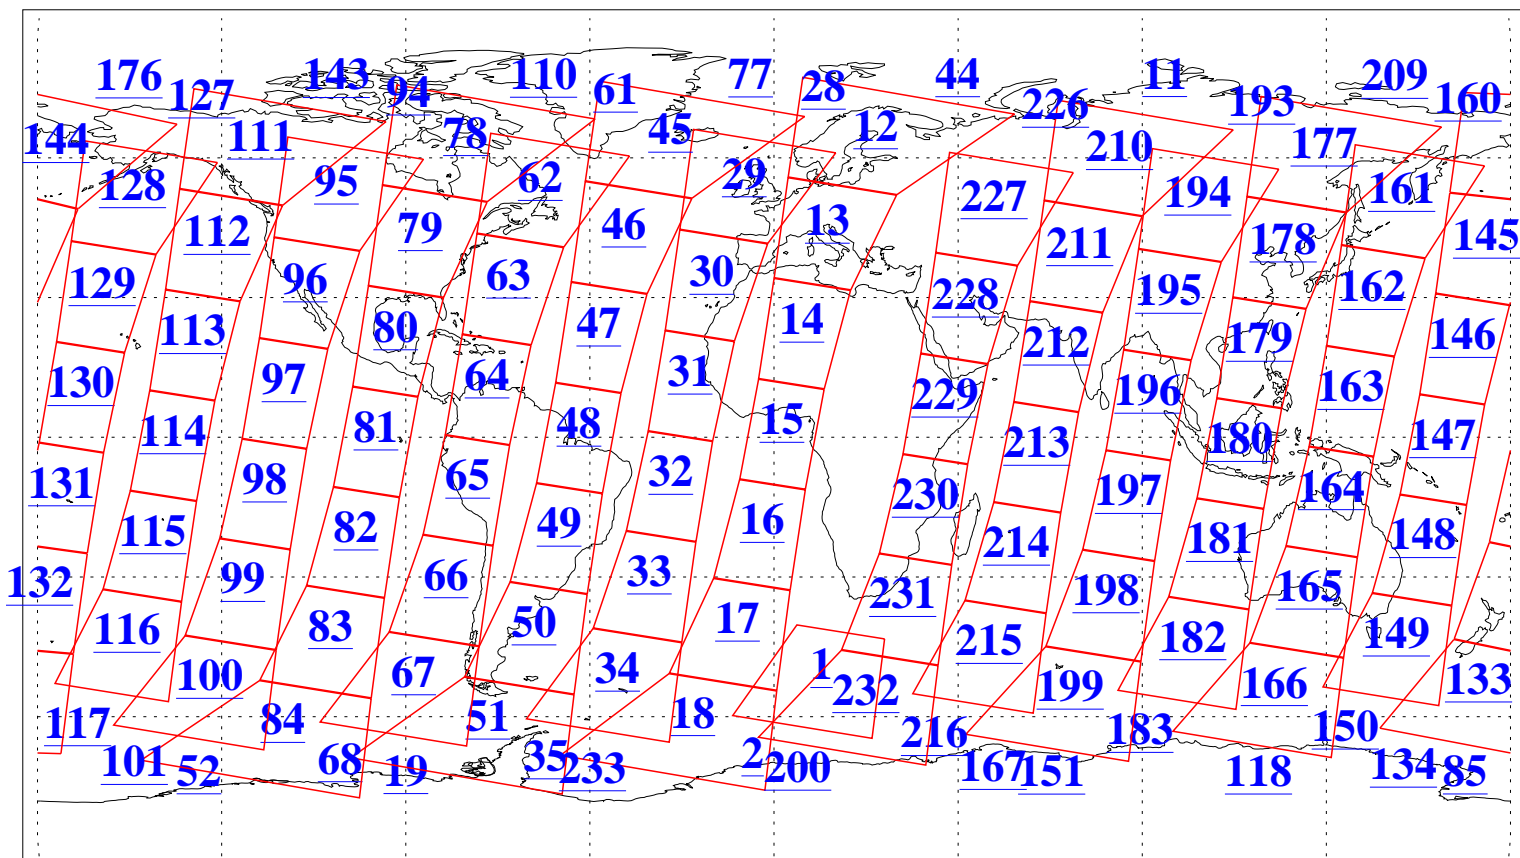

L1B Availability
AMSU Granules: 240
HSB Granules: 0
AIRS Granules: 240

17 Feb 2009
DoY 48
Aqua Day 2481
Granules: 1 to 120

Granules: 121 to 240

Legend: AMSU Available, HSB Available, AIRS Available

L1B Availability
AMSU Granules: 240
HSB Granules: 0
AIRS Granules: 240

17 Feb 2009
DoY 48
Aqua Day 2481
Ascending Granules

Descending Granules

Legend: AMSU Available, HSB Available, AIRS Available

L1B Availability
 AMSU Granules: 240
 HSB Granules: 0
 AIRS Granules: 240

17 Feb 2009
 DoY 48
 Aqua Day 2481

Northern Hemisphere Granules

Southern Hemisphere Granules

Legend: AMSU Available, HSB Available, AIRS Available