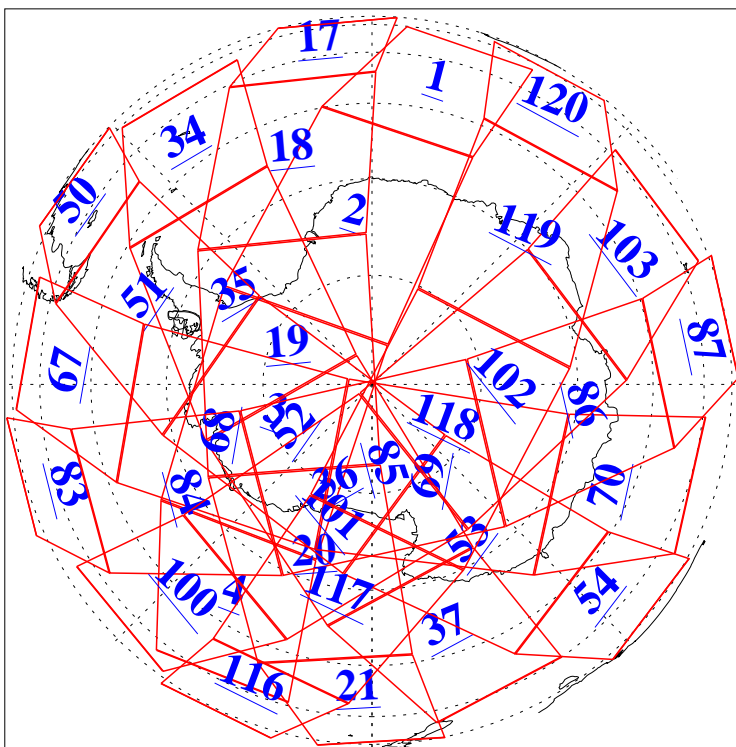

L1B Availability
AMSU Granules: 240
HSB Granules: 0
AIRS Granules: 240

17 Feb 2009
DoY 48
Aqua Day 2481
Granules: 1 to 120

Granules: 121 to 240

Legend: AMSU Available, HSB Available, AIRS Available

L1B Availability
AMSU Granules: 240
HSB Granules: 0
AIRS Granules: 240

17 Feb 2009
DoY 48
Aqua Day 2481
Ascending Granules

Descending Granules

Legend: AMSU Available, HSB Available, AIRS Available

L1B Availability
 AMSU Granules: 240
 HSB Granules: 0
 AIRS Granules: 240

17 Feb 2009
 DoY 48
 Aqua Day 2481

Northern Hemisphere Granules

Southern Hemisphere Granules

Legend: AMSU Available, HSB Available, AIRS Available