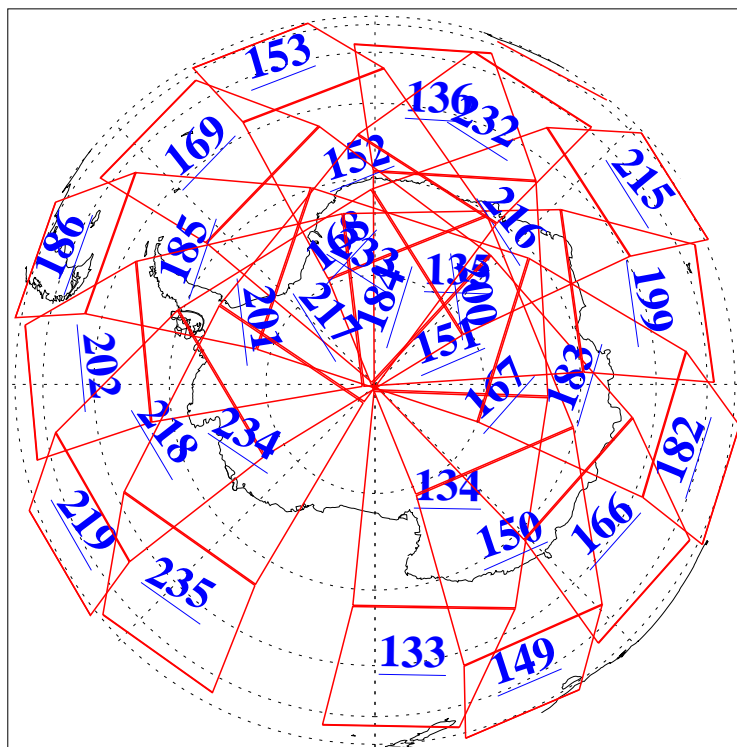

L1B Availability
AMSU Granules: 240
HSB Granules: 0
AIRS Granules: 240

17 Feb 2009
DoY 48
Aqua Day 2481
Granules: 1 to 120

Granules: 121 to 240

Legend: AMSU Available, HSB Available, AIRS Available

L1B Availability
AMSU Granules: 240
HSB Granules: 0
AIRS Granules: 240

17 Feb 2009
DoY 48
Aqua Day 2481
Ascending Granules

Descending Granules

Legend: AMSU Available, HSB Available, AIRS Available

L1B Availability
 AMSU Granules: 240
 HSB Granules: 0
 AIRS Granules: 240

17 Feb 2009
 DoY 48
 Aqua Day 2481

Northern Hemisphere Granules

Southern Hemisphere Granules

Legend: AMSU Available, HSB Available, AIRS Available