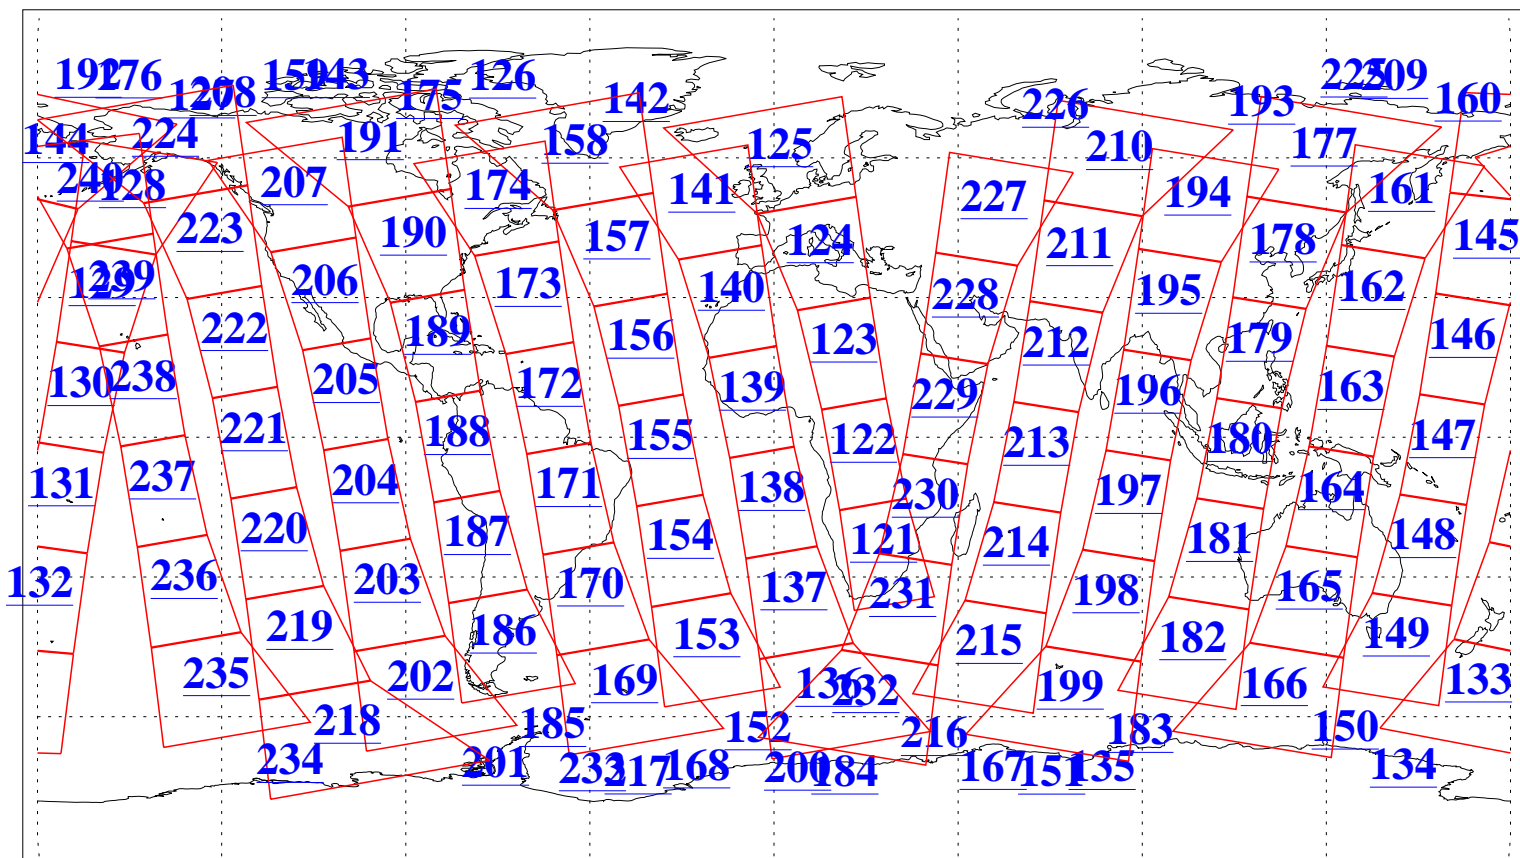

L1B Availability
AMSU Granules: 240
HSB Granules: 0
AIRS Granules: 240

17 Feb 2009
DoY 48
Aqua Day 2481
Granules: 1 to 120

Granules: 121 to 240

Legend: AMSU Available, HSB Available, AIRS Available

L1B Availability
AMSU Granules: 240
HSB Granules: 0
AIRS Granules: 240

17 Feb 2009
DoY 48
Aqua Day 2481
Ascending Granules

Descending Granules

Legend: AMSU Available, HSB Available, AIRS Available

L1B Availability
 AMSU Granules: 240
 HSB Granules: 0
 AIRS Granules: 240

17 Feb 2009
 DoY 48
 Aqua Day 2481

Northern Hemisphere Granules

Southern Hemisphere Granules

Legend: AMSU Available, HSB Available, AIRS Available