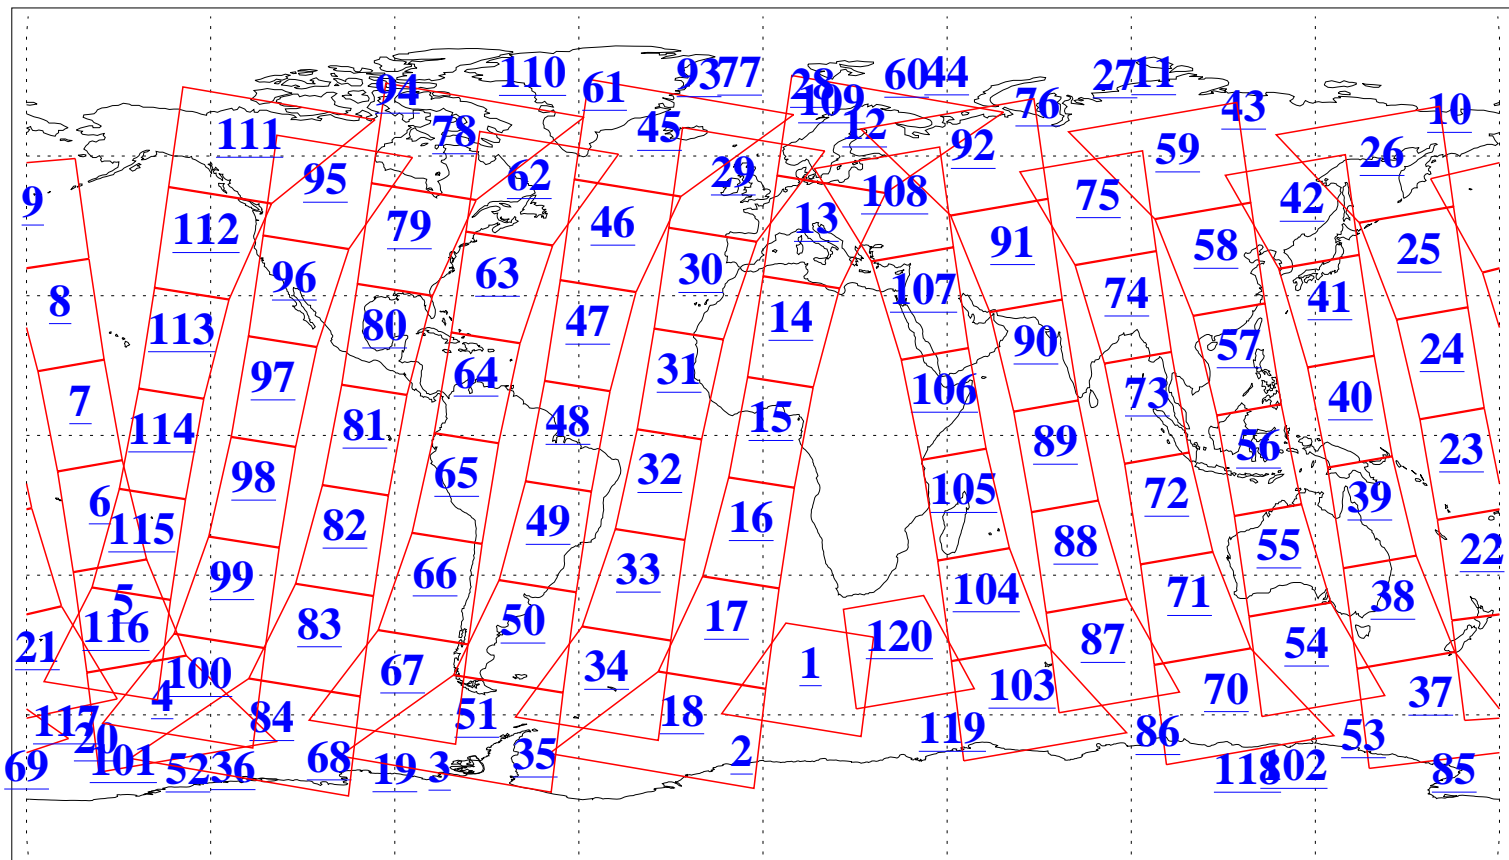

L1B Availability
AMSU Granules: 240
HSB Granules: 0
AIRS Granules: 240

17 Feb 2009
DoY 48
Aqua Day 2481
Granules: 1 to 120

Granules: 121 to 240

Legend: AMSU Available, HSB Available, AIRS Available

L1B Availability
AMSU Granules: 240
HSB Granules: 0
AIRS Granules: 240

17 Feb 2009
DoY 48
Aqua Day 2481
Ascending Granules

Descending Granules

Legend: AMSU Available, HSB Available, AIRS Available

L1B Availability
 AMSU Granules: 240
 HSB Granules: 0
 AIRS Granules: 240

17 Feb 2009
 DoY 48
 Aqua Day 2481

Northern Hemisphere Granules

Southern Hemisphere Granules

Legend: AMSU Available, HSB Available, AIRS Available