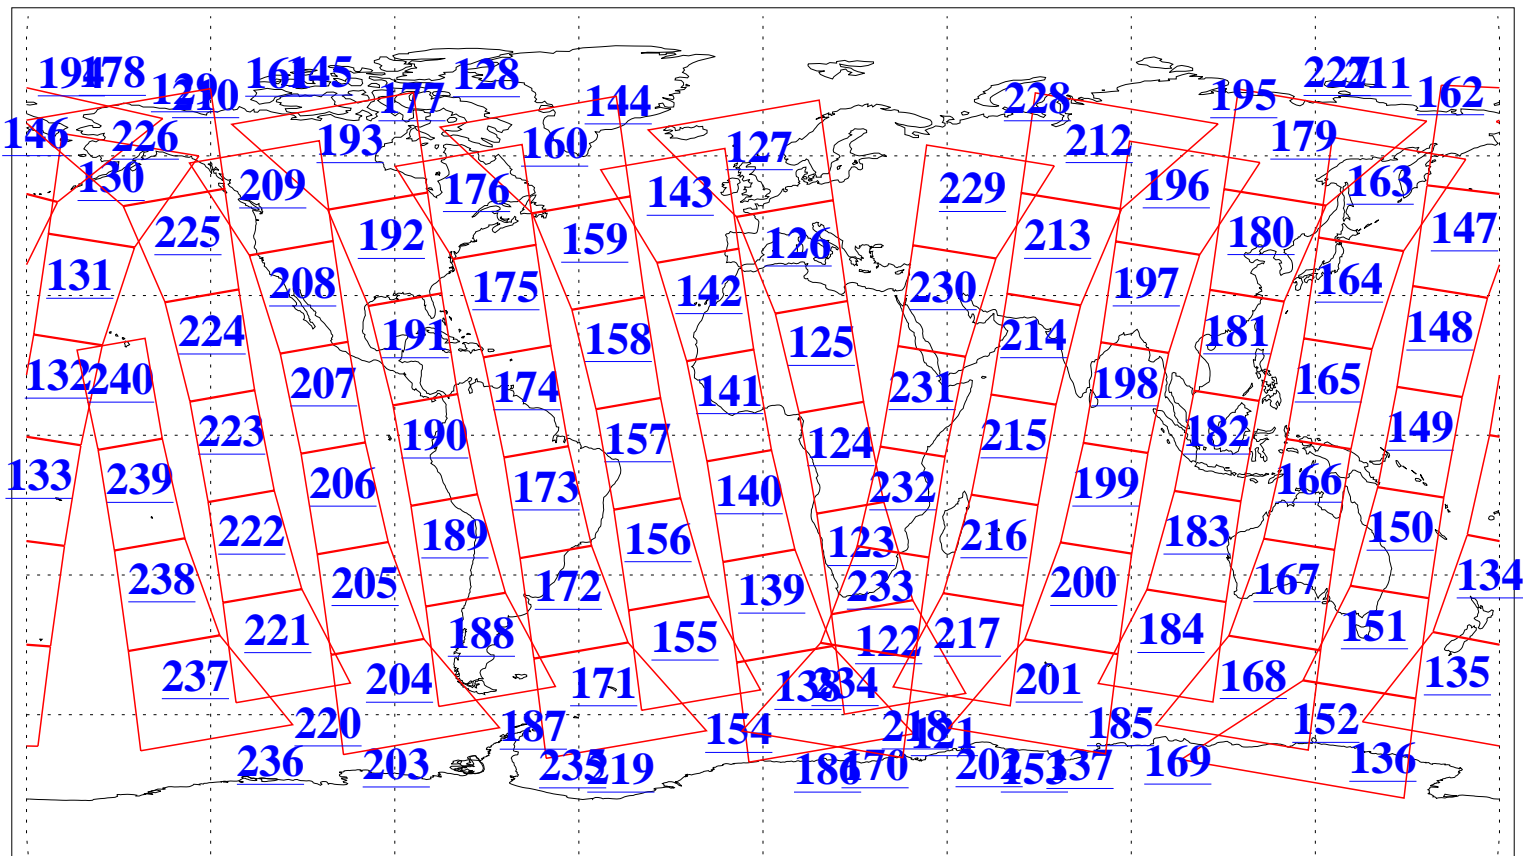

L1B Availability
AMSU Granules: 240
HSB Granules: 0
AIRS Granules: 240

15 Feb 2009
DoY 46
Aqua Day 2479
Granules: 1 to 120

Granules: 121 to 240

Legend: AMSU Available, HSB Available, AIRS Available

L1B Availability
AMSU Granules: 240
HSB Granules: 0
AIRS Granules: 240

15 Feb 2009
DoY 46
Aqua Day 2479
Ascending Granules

Descending Granules

Legend: AMSU Available, HSB Available, AIRS Available

L1B Availability
 AMSU Granules: 240
 HSB Granules: 0
 AIRS Granules: 240

15 Feb 2009
 DoY 46
 Aqua Day 2479

Northern Hemisphere Granules

Southern Hemisphere Granules

Legend: AMSU Available, HSB Available, AIRS Available