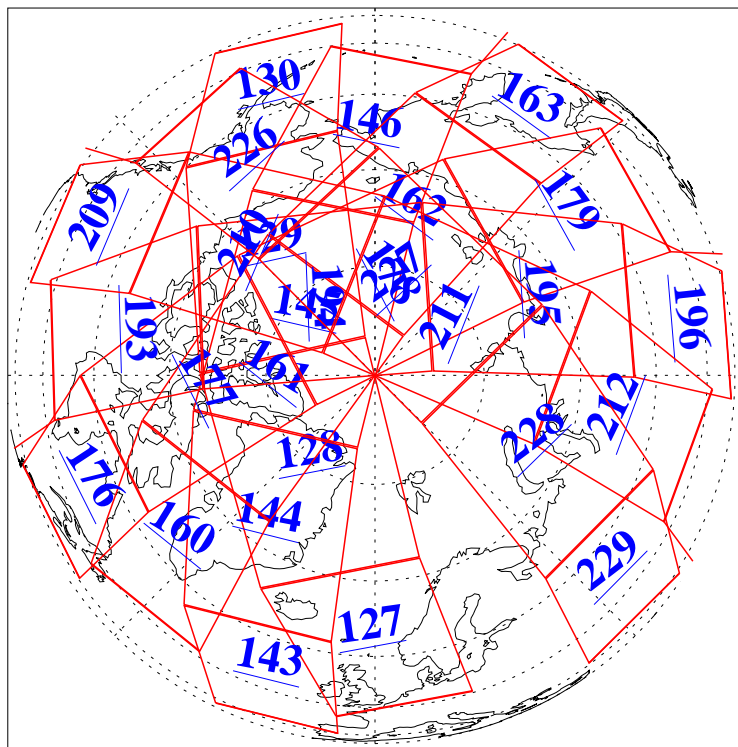

L1B Availability
AMSU Granules: 240
HSB Granules: 0
AIRS Granules: 240

15 Feb 2009
DoY 46
Aqua Day 2479
Granules: 1 to 120

Granules: 121 to 240

Legend: AMSU Available, HSB Available, AIRS Available

L1B Availability
AMSU Granules: 240
HSB Granules: 0
AIRS Granules: 240

15 Feb 2009
DoY 46
Aqua Day 2479
Ascending Granules

Descending Granules

Legend: AMSU Available, HSB Available, AIRS Available

L1B Availability
 AMSU Granules: 240
 HSB Granules: 0
 AIRS Granules: 240

15 Feb 2009
 DoY 46
 Aqua Day 2479

Northern Hemisphere Granules

Southern Hemisphere Granules

Legend: AMSU Available, HSB Available, AIRS Available