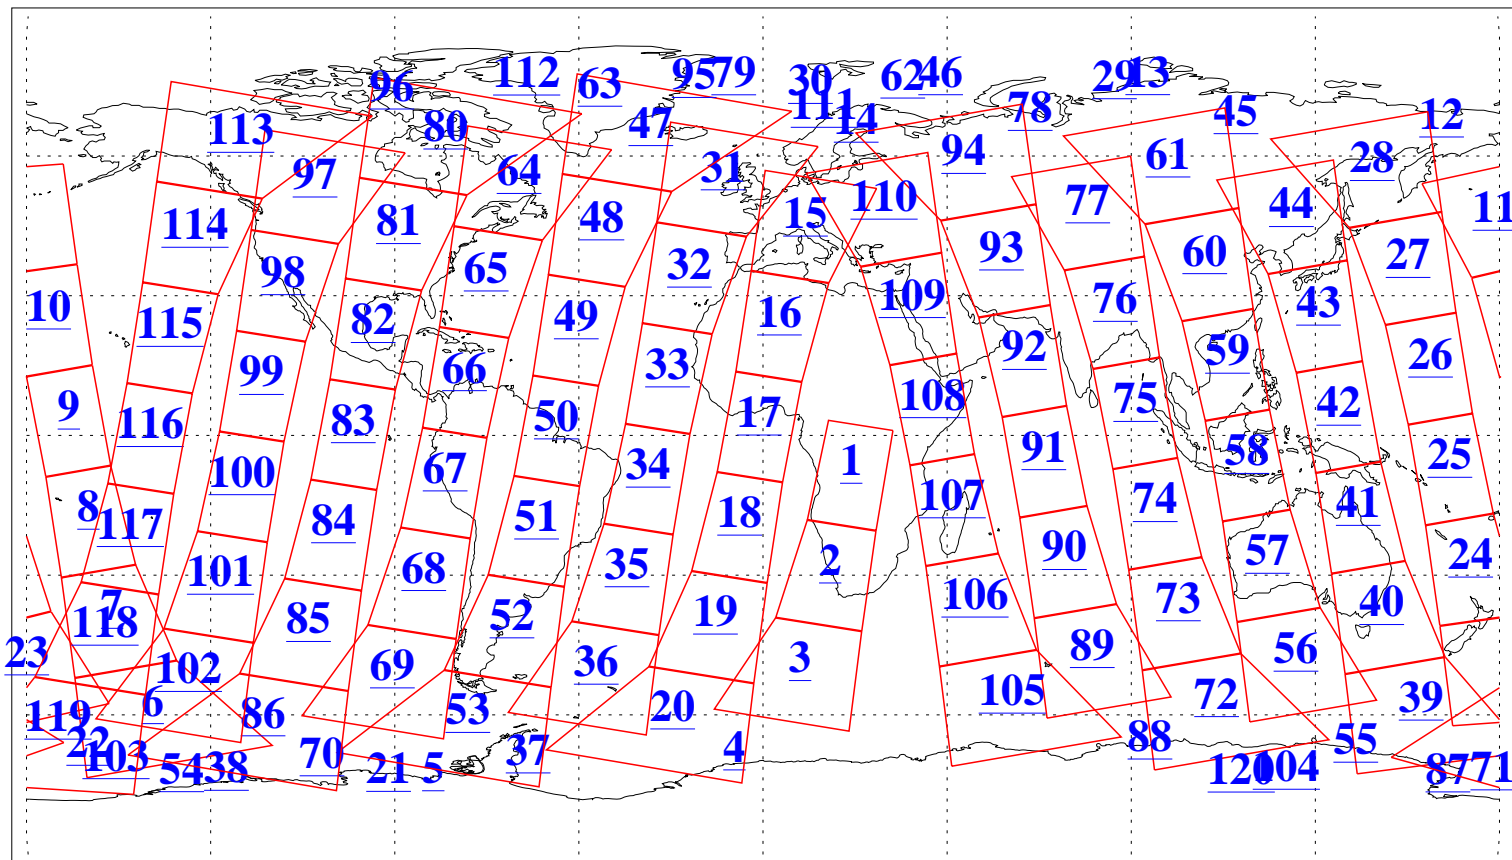

L1B Availability
AMSU Granules: 240
HSB Granules: 0
AIRS Granules: 240

15 Feb 2009
DoY 46
Aqua Day 2479
Granules: 1 to 120

Granules: 121 to 240

Legend: AMSU Available, HSB Available, AIRS Available

L1B Availability
AMSU Granules: 240
HSB Granules: 0
AIRS Granules: 240

15 Feb 2009
DoY 46
Aqua Day 2479
Ascending Granules

Descending Granules

Legend: AMSU Available, HSB Available, AIRS Available

L1B Availability
 AMSU Granules: 240
 HSB Granules: 0
 AIRS Granules: 240

15 Feb 2009
 DoY 46
 Aqua Day 2479

Northern Hemisphere Granules

Southern Hemisphere Granules

Legend: AMSU Available, HSB Available, AIRS Available