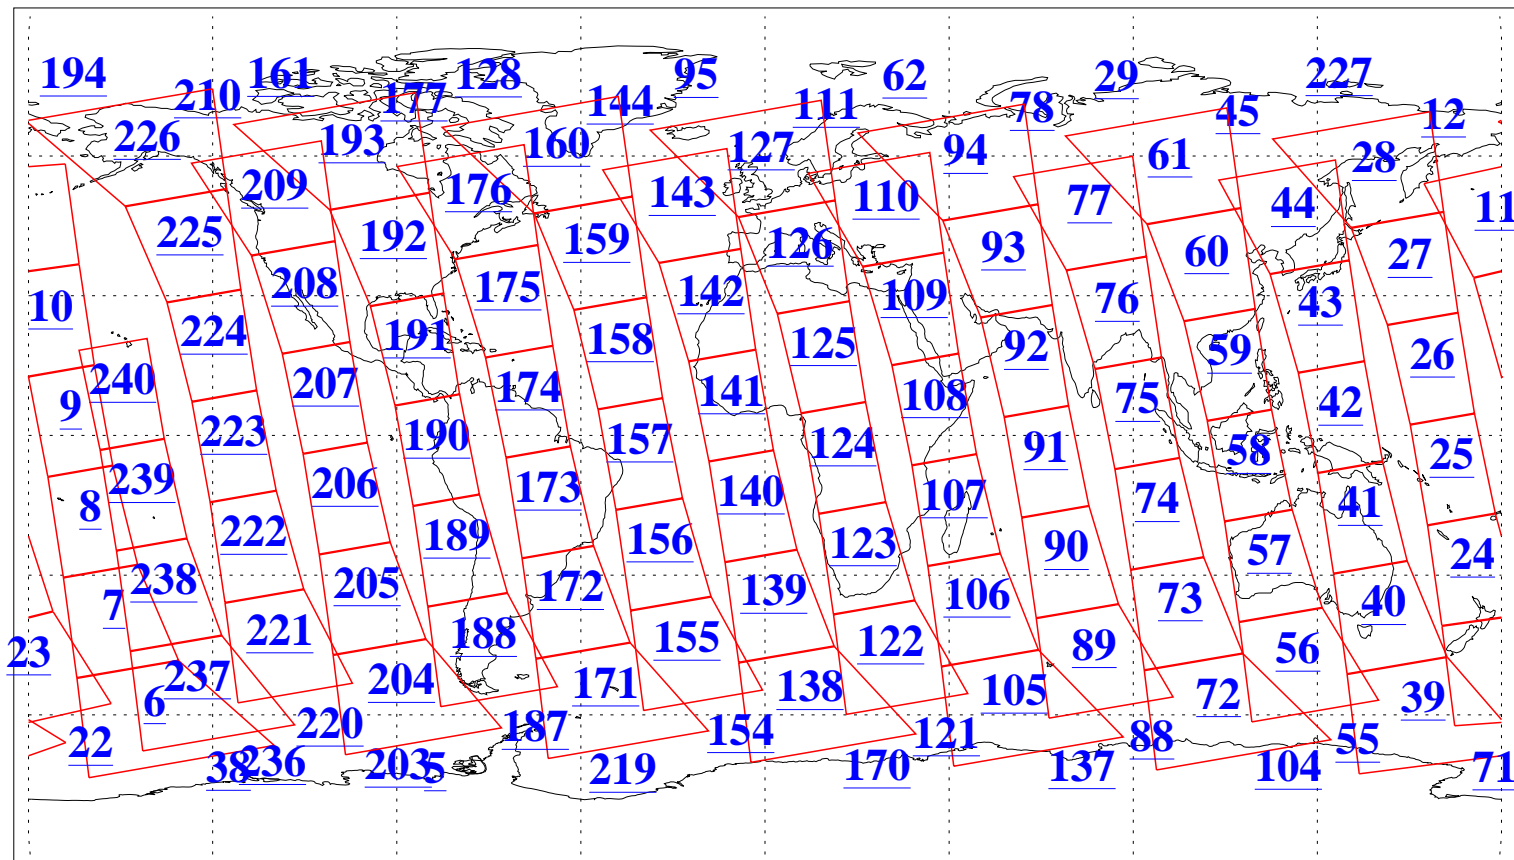

L1B Availability
AMSU Granules: 240
HSB Granules: 0
AIRS Granules: 240

15 Feb 2009
DoY 46
Aqua Day 2479
Granules: 1 to 120

Granules: 121 to 240

Legend: AMSU Available, HSB Available, AIRS Available

L1B Availability
AMSU Granules: 240
HSB Granules: 0
AIRS Granules: 240

15 Feb 2009
DoY 46
Aqua Day 2479
Ascending Granules

Descending Granules

Legend: AMSU Available, HSB Available, AIRS Available

L1B Availability
 AMSU Granules: 240
 HSB Granules: 0
 AIRS Granules: 240

15 Feb 2009
 DoY 46
 Aqua Day 2479

Northern Hemisphere Granules

Southern Hemisphere Granules

Legend: AMSU Available, HSB Available, AIRS Available