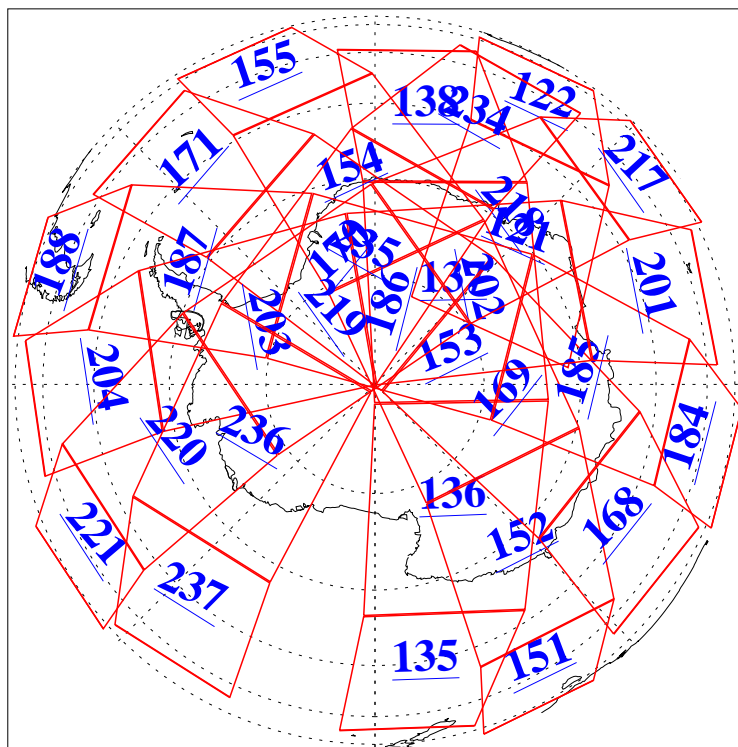

L1B Availability
AMSU Granules: 240
HSB Granules: 0
AIRS Granules: 240

15 Feb 2009
DoY 46
Aqua Day 2479
Granules: 1 to 120

Granules: 121 to 240

Legend: AMSU Available, HSB Available, AIRS Available

L1B Availability
AMSU Granules: 240
HSB Granules: 0
AIRS Granules: 240

15 Feb 2009
DoY 46
Aqua Day 2479
Ascending Granules

Descending Granules

Legend: AMSU Available, HSB Available, AIRS Available

L1B Availability
 AMSU Granules: 240
 HSB Granules: 0
 AIRS Granules: 240

15 Feb 2009
 DoY 46
 Aqua Day 2479

Northern Hemisphere Granules

Southern Hemisphere Granules

Legend: AMSU Available, HSB Available, AIRS Available