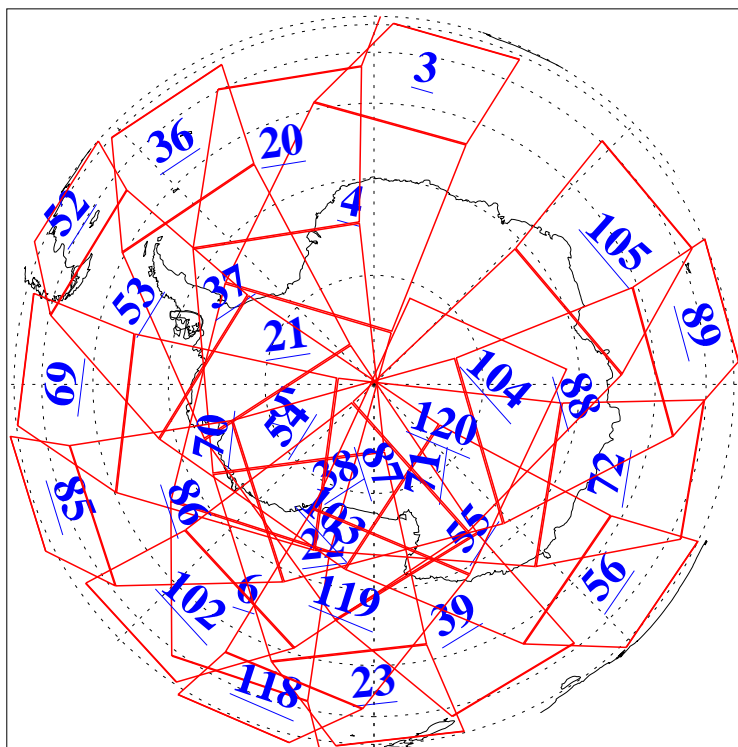

L1B Availability
AMSU Granules: 240
HSB Granules: 0
AIRS Granules: 240

15 Feb 2009
DoY 46
Aqua Day 2479
Granules: 1 to 120

Granules: 121 to 240

Legend: AMSU Available, HSB Available, AIRS Available

L1B Availability
AMSU Granules: 240
HSB Granules: 0
AIRS Granules: 240

15 Feb 2009
DoY 46
Aqua Day 2479
Ascending Granules

Descending Granules

Legend: AMSU Available, HSB Available, AIRS Available

L1B Availability
 AMSU Granules: 240
 HSB Granules: 0
 AIRS Granules: 240

15 Feb 2009
 DoY 46
 Aqua Day 2479

Northern Hemisphere Granules

Southern Hemisphere Granules

Legend: AMSU Available, HSB Available, AIRS Available