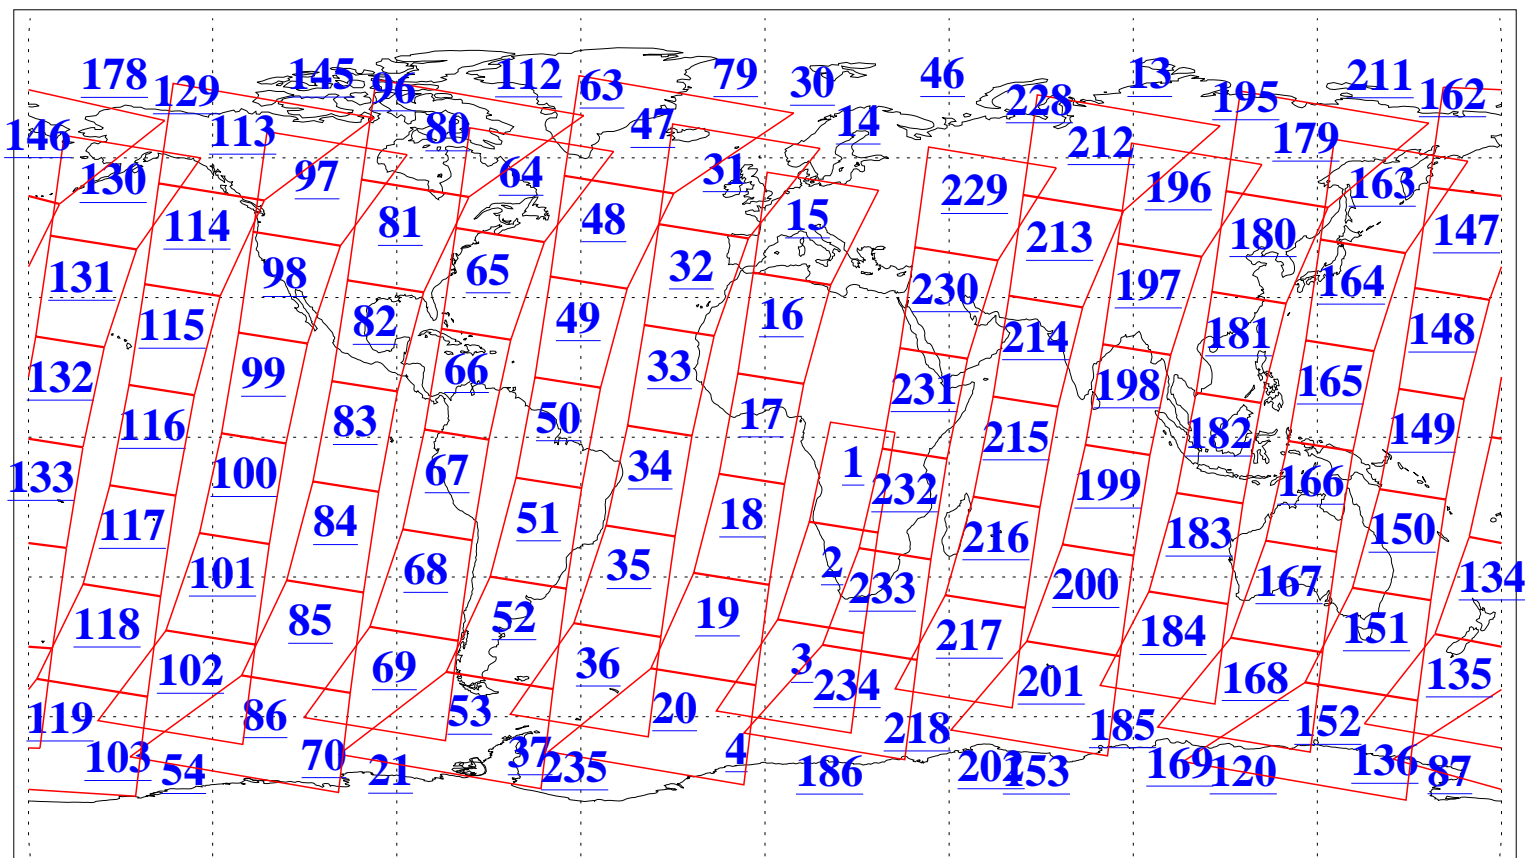

L1B Availability
AMSU Granules: 240
HSB Granules: 0
AIRS Granules: 240

15 Feb 2009
DoY 46
Aqua Day 2479
Granules: 1 to 120

Granules: 121 to 240

Legend: AMSU Available, HSB Available, AIRS Available

L1B Availability
AMSU Granules: 240
HSB Granules: 0
AIRS Granules: 240

15 Feb 2009
DoY 46
Aqua Day 2479
Ascending Granules

Descending Granules

Legend: AMSU Available, HSB Available, AIRS Available

L1B Availability
 AMSU Granules: 240
 HSB Granules: 0
 AIRS Granules: 240

15 Feb 2009
 DoY 46
 Aqua Day 2479

Northern Hemisphere Granules

Southern Hemisphere Granules

Legend: AMSU Available, HSB Available, AIRS Available