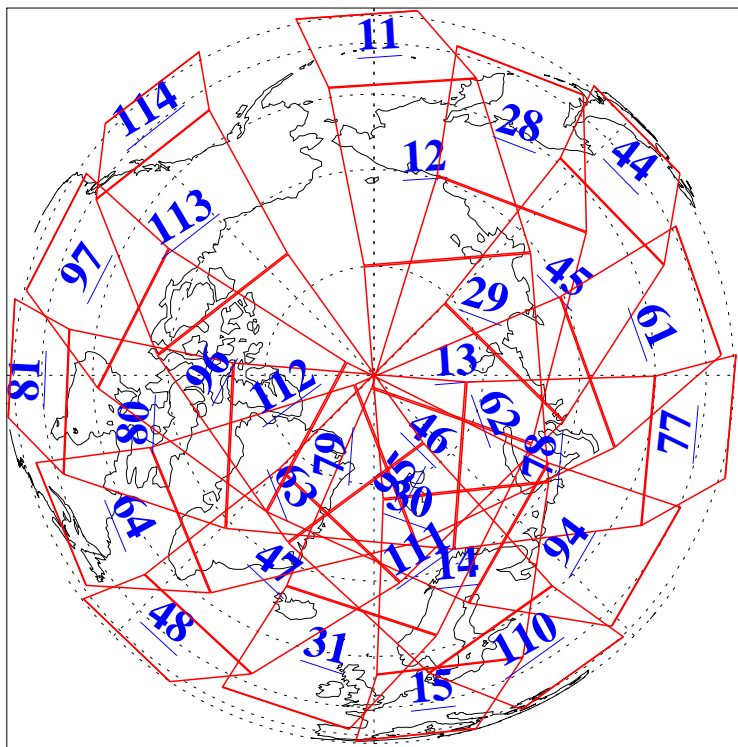

L1B Availability
AMSU Granules: 240
HSB Granules: 0
AIRS Granules: 240

15 Feb 2009
DoY 46
Aqua Day 2479
Granules: 1 to 120

Granules: 121 to 240

Legend: AMSU Available, HSB Available, AIRS Available

L1B Availability
AMSU Granules: 240
HSB Granules: 0
AIRS Granules: 240

15 Feb 2009
DoY 46
Aqua Day 2479
Ascending Granules

Descending Granules

Legend: AMSU Available, HSB Available, AIRS Available

L1B Availability
 AMSU Granules: 240
 HSB Granules: 0
 AIRS Granules: 240

15 Feb 2009
 DoY 46
 Aqua Day 2479

Northern Hemisphere Granules

Southern Hemisphere Granules

Legend: AMSU Available, HSB Available, AIRS Available