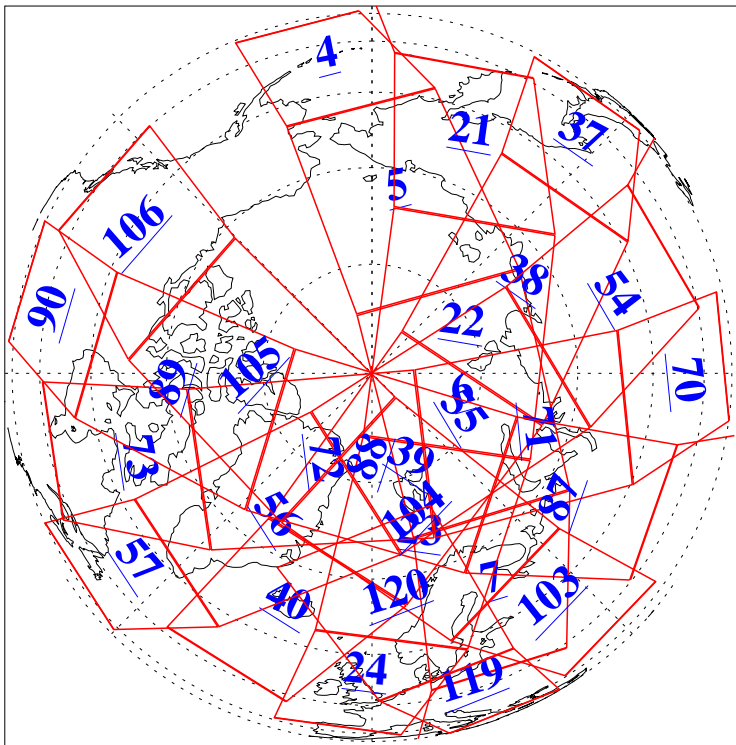

L1B Availability
AMSU Granules: 240
HSB Granules: 0
AIRS Granules: 240

14 Feb 2009
DoY 45
Aqua Day 2478
Granules: 1 to 120

Granules: 121 to 240

Legend: AMSU Available, HSB Available, AIRS Available

L1B Availability
AMSU Granules: 240
HSB Granules: 0
AIRS Granules: 240

14 Feb 2009
DoY 45
Aqua Day 2478

Ascending Granules

Descending Granules

Legend: AMSU Available, HSB Available, AIRS Available

L1B Availability
 AMSU Granules: 240
 HSB Granules: 0
 AIRS Granules: 240

14 Feb 2009
 DoY 45
 Aqua Day 2478

Northern Hemisphere Granules

Southern Hemisphere Granules

Legend: AMSU Available, HSB Available, AIRS Available