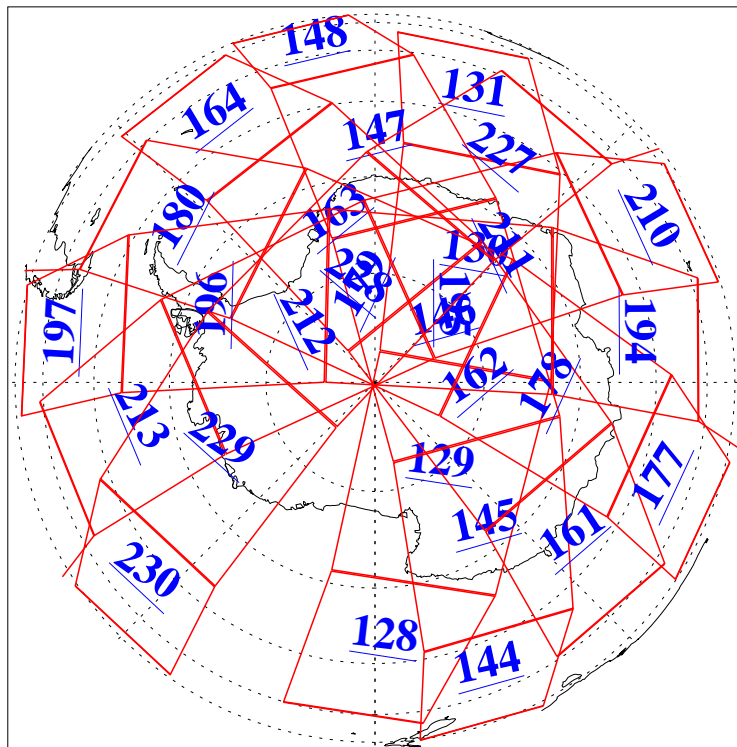

L1B Availability
AMSU Granules: 240
HSB Granules: 0
AIRS Granules: 240

14 Feb 2009
DoY 45
Aqua Day 2478
Granules: 1 to 120

Granules: 121 to 240

Legend: AMSU Available, HSB Available, AIRS Available

L1B Availability
AMSU Granules: 240
HSB Granules: 0
AIRS Granules: 240

14 Feb 2009
DoY 45
Aqua Day 2478

Ascending Granules

Descending Granules

Legend: AMSU Available, HSB Available, AIRS Available

L1B Availability
 AMSU Granules: 240
 HSB Granules: 0
 AIRS Granules: 240

14 Feb 2009
 DoY 45
 Aqua Day 2478

Northern Hemisphere Granules

Southern Hemisphere Granules

Legend: AMSU Available, HSB Available, AIRS Available