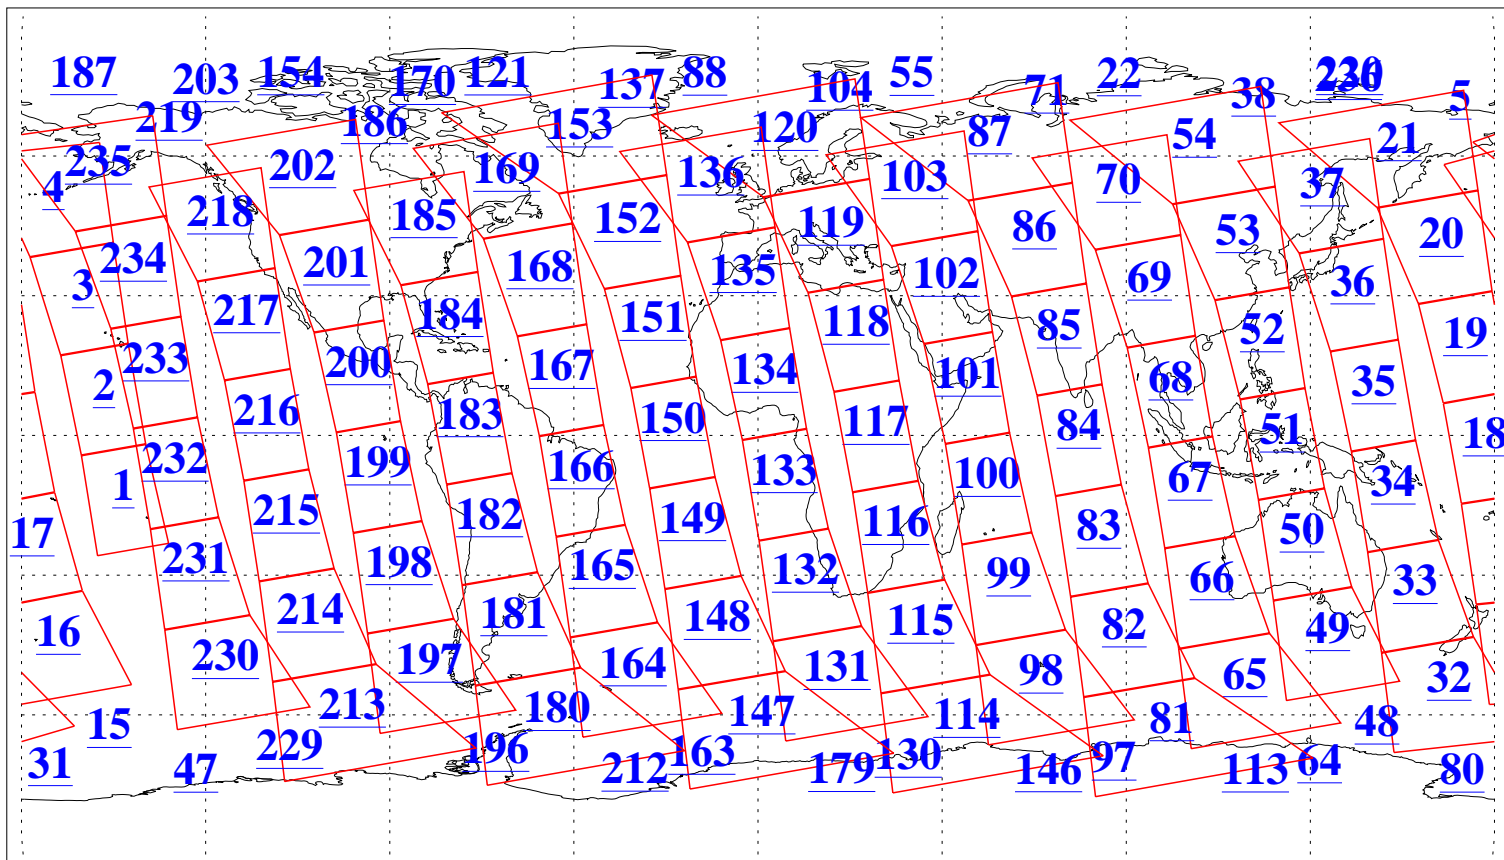

L1B Availability
AMSU Granules: 240
HSB Granules: 0
AIRS Granules: 240

14 Feb 2009
DoY 45
Aqua Day 2478
Granules: 1 to 120

Granules: 121 to 240

Legend: AMSU Available, HSB Available, AIRS Available

L1B Availability
AMSU Granules: 240
HSB Granules: 0
AIRS Granules: 240

14 Feb 2009
DoY 45
Aqua Day 2478

Ascending Granules

Descending Granules

Legend: AMSU Available, HSB Available, AIRS Available

L1B Availability
 AMSU Granules: 240
 HSB Granules: 0
 AIRS Granules: 240

14 Feb 2009
 DoY 45
 Aqua Day 2478

Northern Hemisphere Granules

Southern Hemisphere Granules

Legend: AMSU Available, HSB Available, AIRS Available