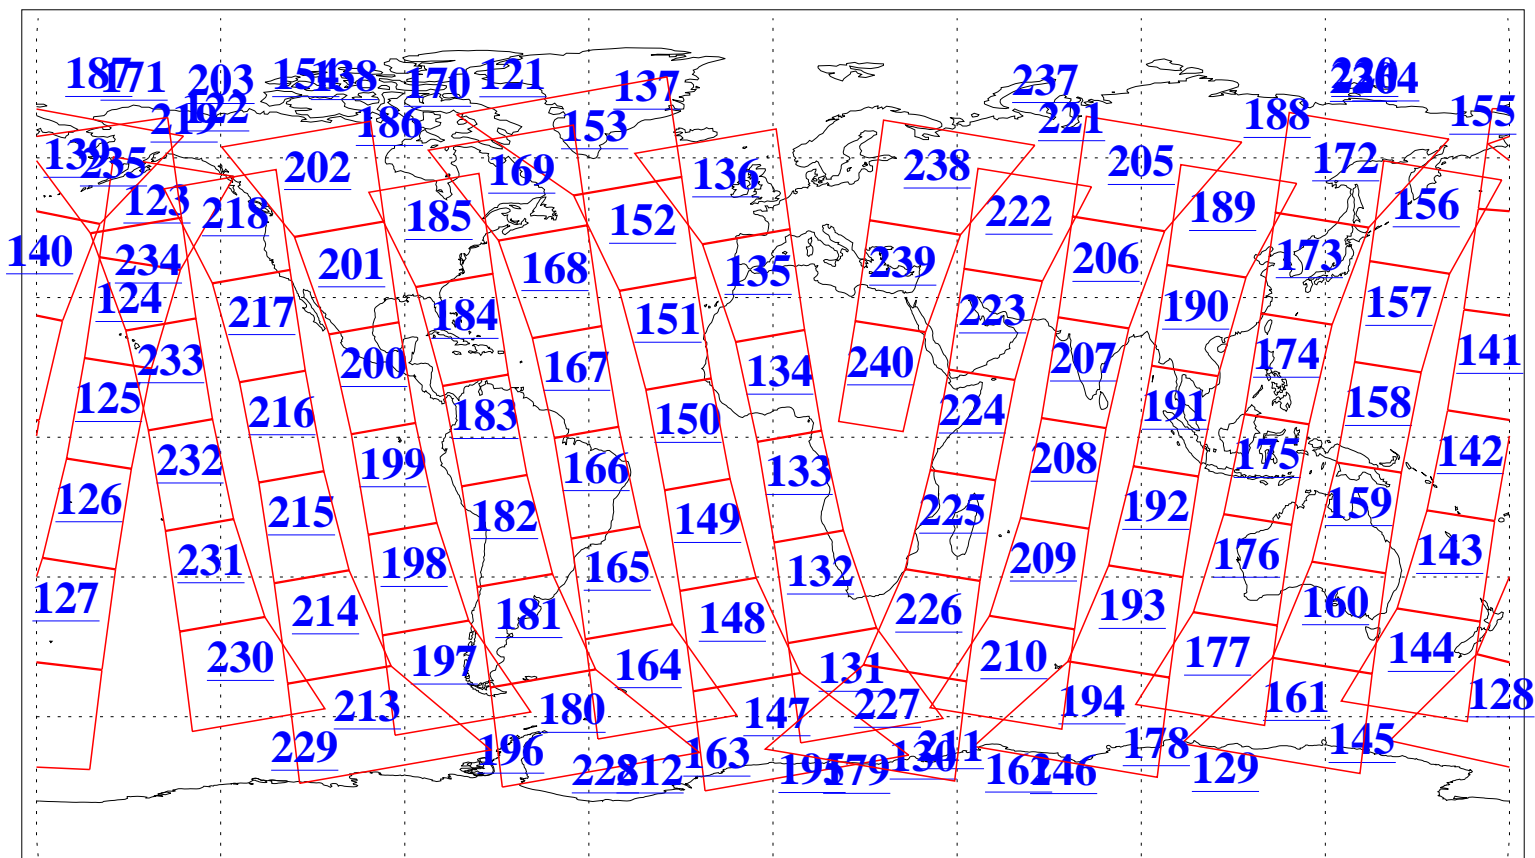

L1B Availability
AMSU Granules: 240
HSB Granules: 0
AIRS Granules: 240

14 Feb 2009
DoY 45
Aqua Day 2478
Granules: 1 to 120

Granules: 121 to 240

Legend: AMSU Available, HSB Available, AIRS Available

L1B Availability
AMSU Granules: 240
HSB Granules: 0
AIRS Granules: 240

14 Feb 2009
DoY 45
Aqua Day 2478

Ascending Granules

Descending Granules

Legend: AMSU Available, HSB Available, AIRS Available

L1B Availability
 AMSU Granules: 240
 HSB Granules: 0
 AIRS Granules: 240

14 Feb 2009
 DoY 45
 Aqua Day 2478

Northern Hemisphere Granules

Southern Hemisphere Granules

Legend: AMSU Available, HSB Available, AIRS Available