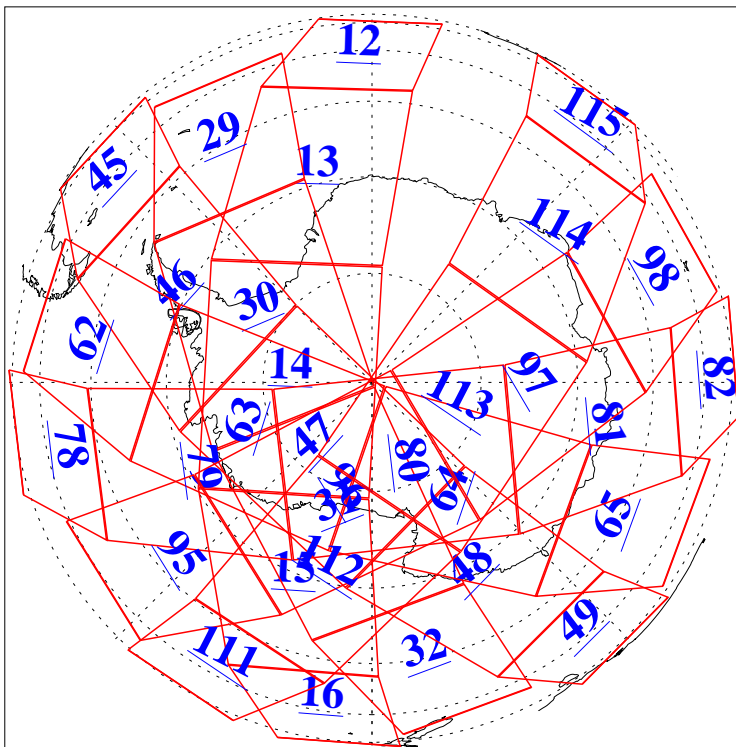

L1B Availability
AMSU Granules: 240
HSB Granules: 0
AIRS Granules: 240

14 Feb 2009
DoY 45
Aqua Day 2478
Granules: 1 to 120

Granules: 121 to 240

Legend: AMSU Available, HSB Available, AIRS Available

L1B Availability
AMSU Granules: 240
HSB Granules: 0
AIRS Granules: 240

14 Feb 2009
DoY 45
Aqua Day 2478

Ascending Granules

Descending Granules

Legend: AMSU Available, HSB Available, AIRS Available

L1B Availability
 AMSU Granules: 240
 HSB Granules: 0
 AIRS Granules: 240

14 Feb 2009
 DoY 45
 Aqua Day 2478

Northern Hemisphere Granules

Southern Hemisphere Granules

Legend: AMSU Available, HSB Available, AIRS Available