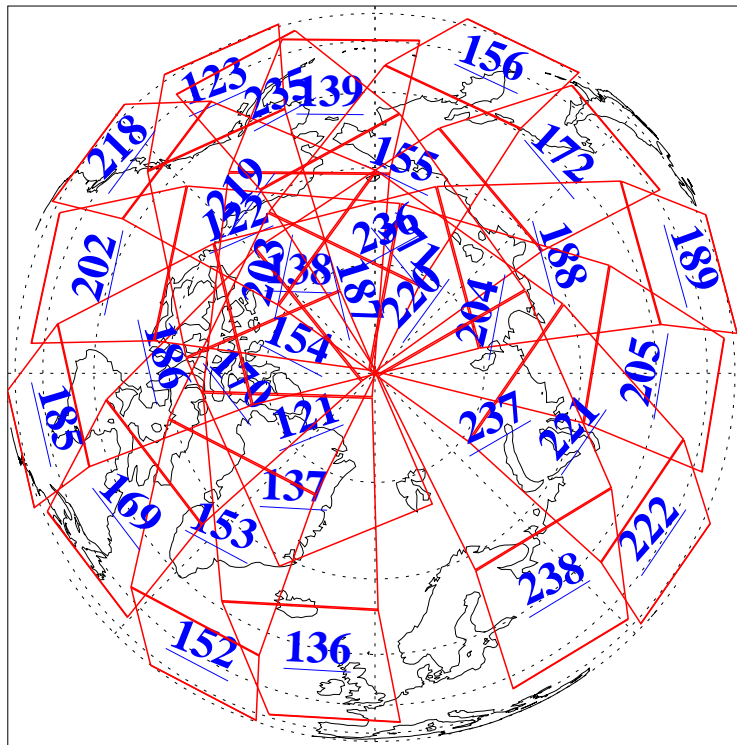

L1B Availability
AMSU Granules: 240
HSB Granules: 0
AIRS Granules: 240

14 Feb 2009
DoY 45
Aqua Day 2478
Granules: 1 to 120

Granules: 121 to 240

Legend: AMSU Available, HSB Available, AIRS Available

L1B Availability
AMSU Granules: 240
HSB Granules: 0
AIRS Granules: 240

14 Feb 2009
DoY 45
Aqua Day 2478

Ascending Granules

Descending Granules

Legend: AMSU Available, HSB Available, AIRS Available

L1B Availability
 AMSU Granules: 240
 HSB Granules: 0
 AIRS Granules: 240

14 Feb 2009
 DoY 45
 Aqua Day 2478

Northern Hemisphere Granules

Southern Hemisphere Granules

Legend: AMSU Available, HSB Available, AIRS Available