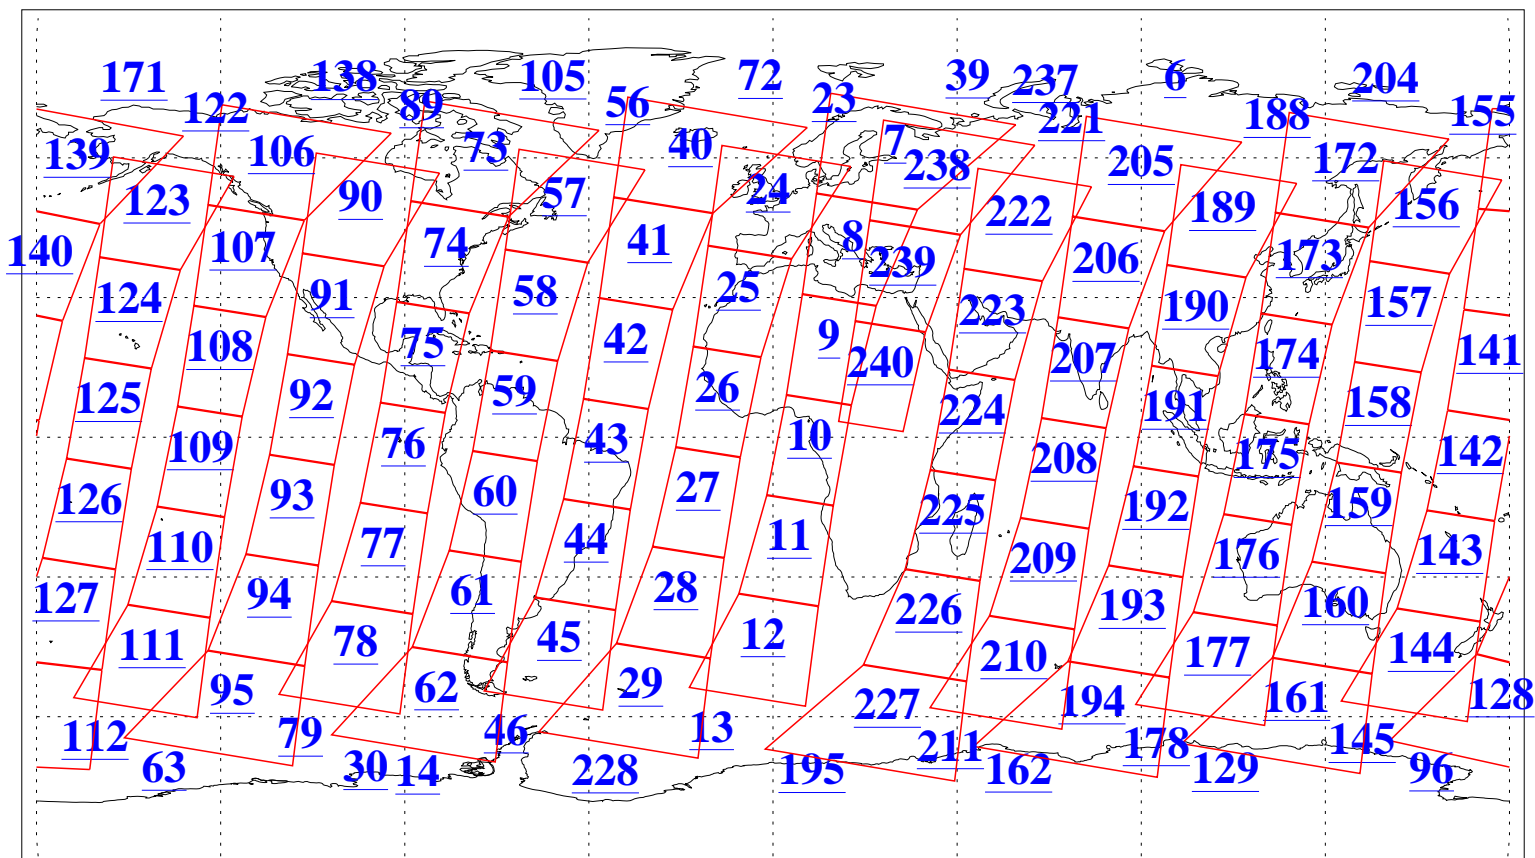

L1B Availability
AMSU Granules: 240
HSB Granules: 0
AIRS Granules: 240

14 Feb 2009
DoY 45
Aqua Day 2478
Granules: 1 to 120

Granules: 121 to 240

Legend: AMSU Available, HSB Available, AIRS Available

L1B Availability
AMSU Granules: 240
HSB Granules: 0
AIRS Granules: 240

14 Feb 2009
DoY 45
Aqua Day 2478

Ascending Granules

Descending Granules

Legend: AMSU Available, HSB Available, AIRS Available

L1B Availability
 AMSU Granules: 240
 HSB Granules: 0
 AIRS Granules: 240

14 Feb 2009
 DoY 45
 Aqua Day 2478

Northern Hemisphere Granules

Southern Hemisphere Granules

Legend: AMSU Available, HSB Available, AIRS Available