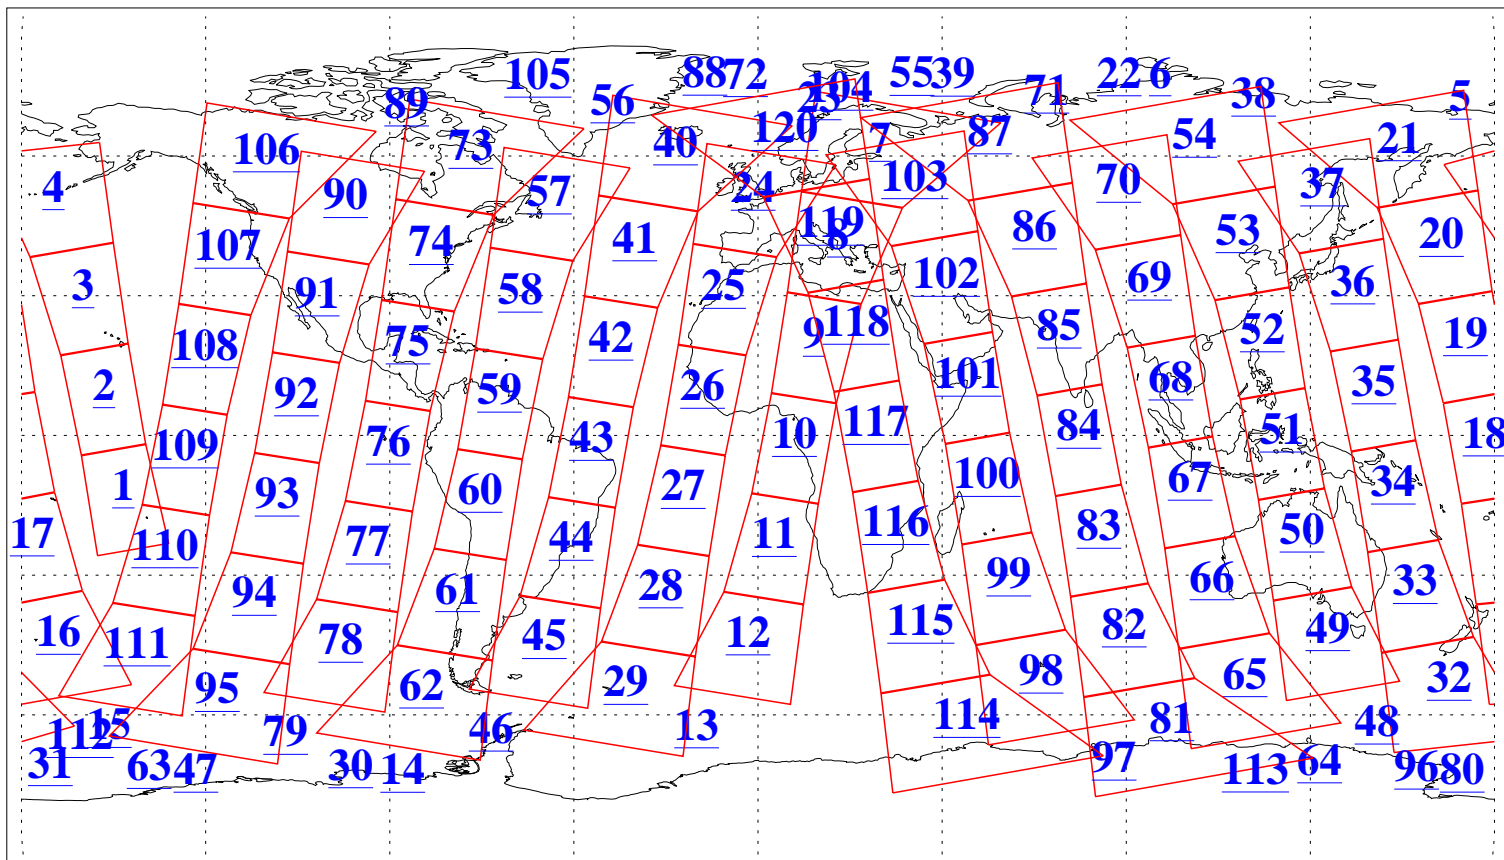

L1B Availability
AMSU Granules: 240
HSB Granules: 0
AIRS Granules: 240

14 Feb 2009
DoY 45
Aqua Day 2478
Granules: 1 to 120

Granules: 121 to 240

Legend: AMSU Available, HSB Available, AIRS Available

L1B Availability
AMSU Granules: 240
HSB Granules: 0
AIRS Granules: 240

14 Feb 2009
DoY 45
Aqua Day 2478

Ascending Granules

Descending Granules

Legend: AMSU Available, HSB Available, AIRS Available

L1B Availability
 AMSU Granules: 240
 HSB Granules: 0
 AIRS Granules: 240

14 Feb 2009
 DoY 45
 Aqua Day 2478

Northern Hemisphere Granules

Southern Hemisphere Granules

Legend: AMSU Available, HSB Available, AIRS Available