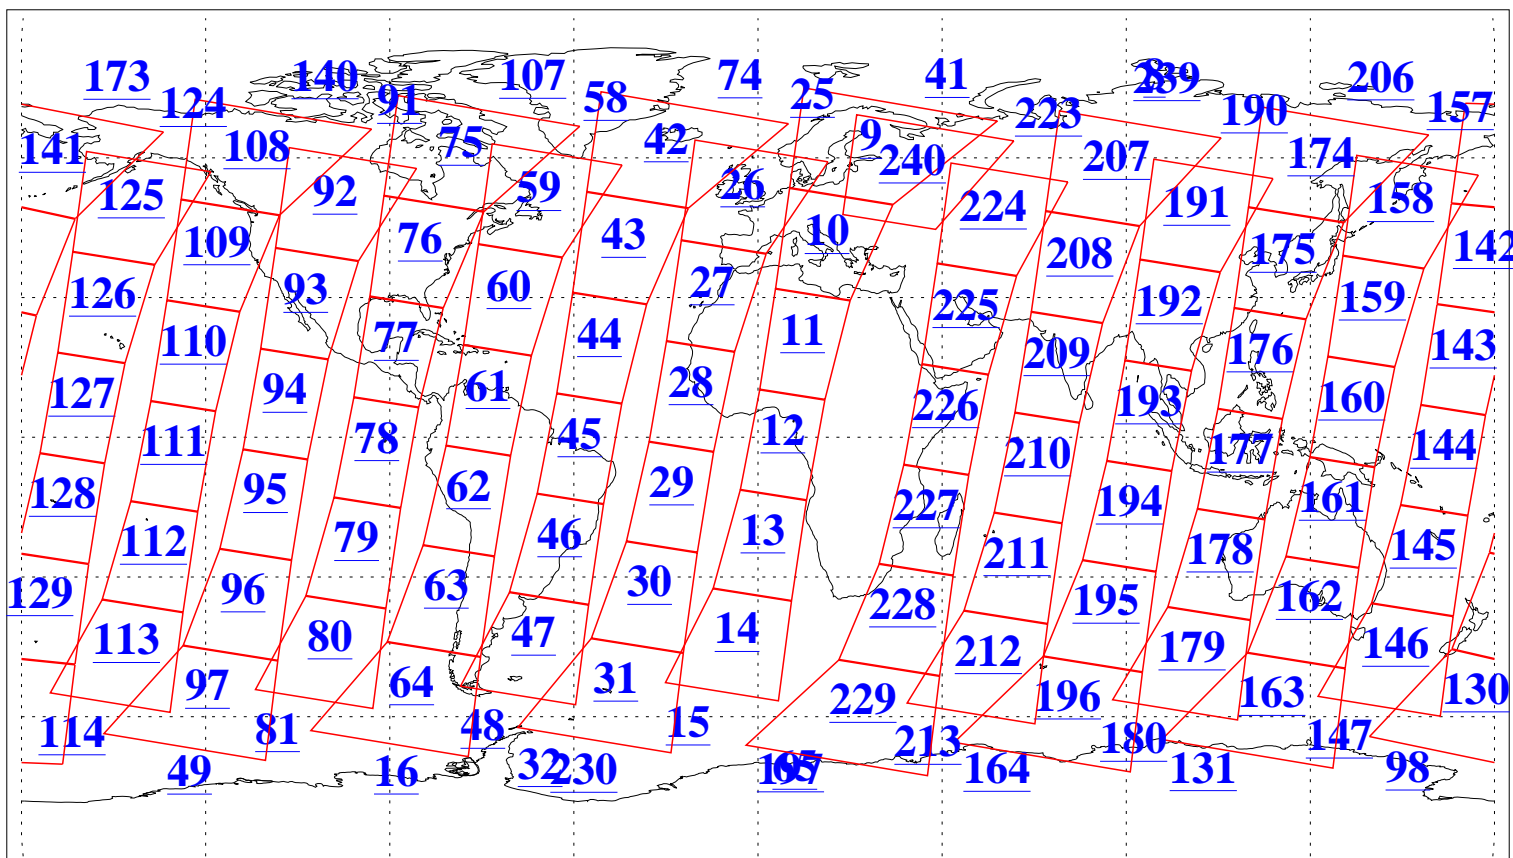

L1B Availability  
AMSU Granules: 240  
HSB Granules: 0  
AIRS Granules: 240

12 Feb 2009  
DoY 43  
Aqua Day 2476  
Granules: 1 to 120

Granules: 121 to 240

Legend: AMSU Available, HSB Available, AIRS Available

L1B Availability  
AMSU Granules: 240  
HSB Granules: 0  
AIRS Granules: 240

12 Feb 2009  
DoY 43  
Aqua Day 2476

Ascending Granules

Descending Granules

Legend: AMSU Available, HSB Available, AIRS Available

L1B Availability  
 AMSU Granules: 240  
 HSB Granules: 0  
 AIRS Granules: 240

12 Feb 2009  
 DoY 43  
 Aqua Day 2476

Northern Hemisphere Granules

Southern Hemisphere Granules

Legend: AMSU Available, HSB Available, AIRS Available