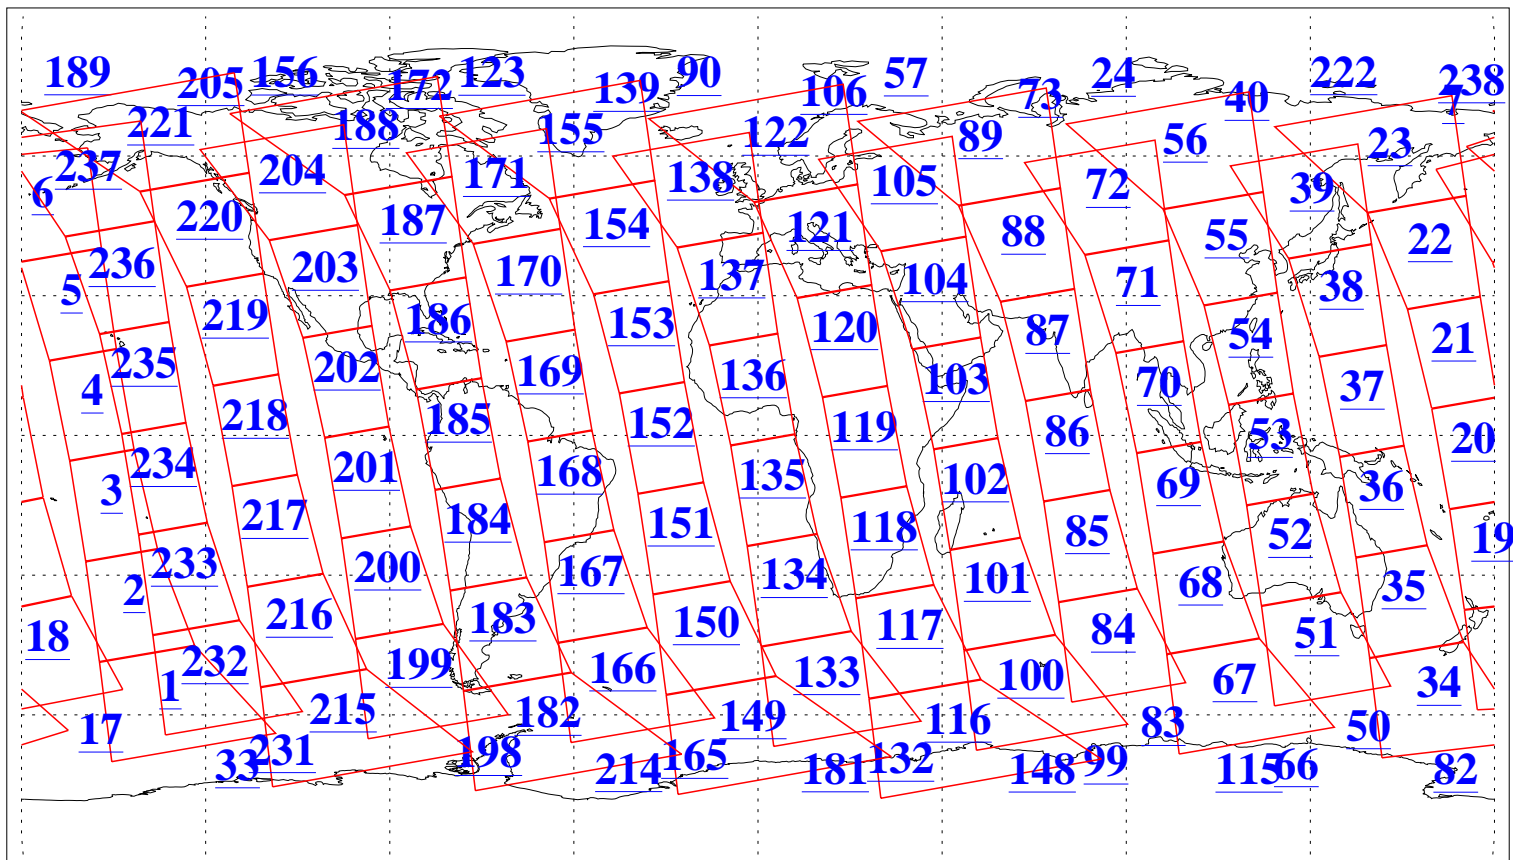

L1B Availability  
AMSU Granules: 240  
HSB Granules: 0  
AIRS Granules: 240

12 Feb 2009  
DoY 43  
Aqua Day 2476  
Granules: 1 to 120

Granules: 121 to 240

Legend: AMSU Available, HSB Available, AIRS Available

L1B Availability  
AMSU Granules: 240  
HSB Granules: 0  
AIRS Granules: 240

12 Feb 2009  
DoY 43  
Aqua Day 2476

Ascending Granules

Descending Granules

Legend: AMSU Available, HSB Available, AIRS Available

L1B Availability  
 AMSU Granules: 240  
 HSB Granules: 0  
 AIRS Granules: 240

12 Feb 2009  
 DoY 43  
 Aqua Day 2476

Northern Hemisphere Granules

Southern Hemisphere Granules

Legend: AMSU Available, HSB Available, AIRS Available