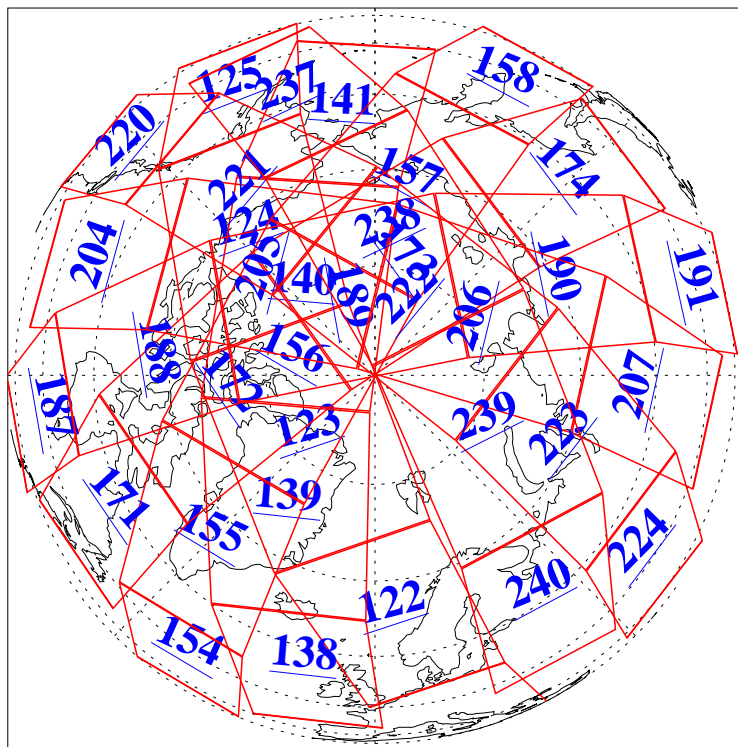

L1B Availability  
AMSU Granules: 240  
HSB Granules: 0  
AIRS Granules: 240

12 Feb 2009  
DoY 43  
Aqua Day 2476  
Granules: 1 to 120

Granules: 121 to 240

Legend: AMSU Available, HSB Available, AIRS Available

L1B Availability  
AMSU Granules: 240  
HSB Granules: 0  
AIRS Granules: 240

12 Feb 2009  
DoY 43  
Aqua Day 2476

Ascending Granules

Descending Granules

Legend: AMSU Available, HSB Available, AIRS Available

L1B Availability  
 AMSU Granules: 240  
 HSB Granules: 0  
 AIRS Granules: 240

12 Feb 2009  
 DoY 43  
 Aqua Day 2476

Northern Hemisphere Granules

Southern Hemisphere Granules

Legend: AMSU Available, HSB Available, AIRS Available