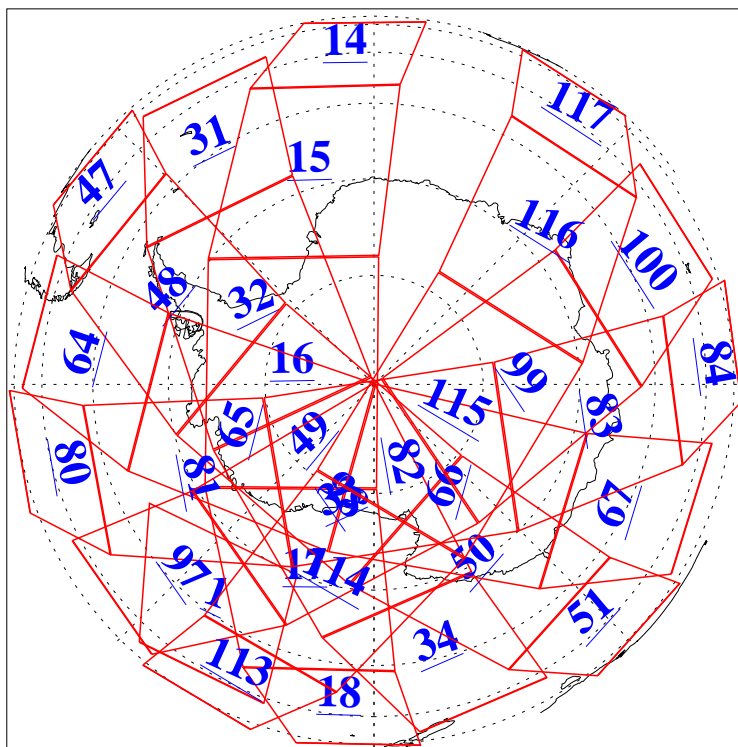

L1B Availability  
AMSU Granules: 240  
HSB Granules: 0  
AIRS Granules: 240

12 Feb 2009  
DoY 43  
Aqua Day 2476  
Granules: 1 to 120

Granules: 121 to 240

Legend: AMSU Available, HSB Available, AIRS Available

L1B Availability  
AMSU Granules: 240  
HSB Granules: 0  
AIRS Granules: 240

12 Feb 2009  
DoY 43  
Aqua Day 2476

Ascending Granules

Descending Granules

Legend: AMSU Available, HSB Available, AIRS Available

L1B Availability  
 AMSU Granules: 240  
 HSB Granules: 0  
 AIRS Granules: 240

12 Feb 2009  
 DoY 43  
 Aqua Day 2476

Northern Hemisphere Granules

Southern Hemisphere Granules

Legend: AMSU Available, HSB Available, AIRS Available