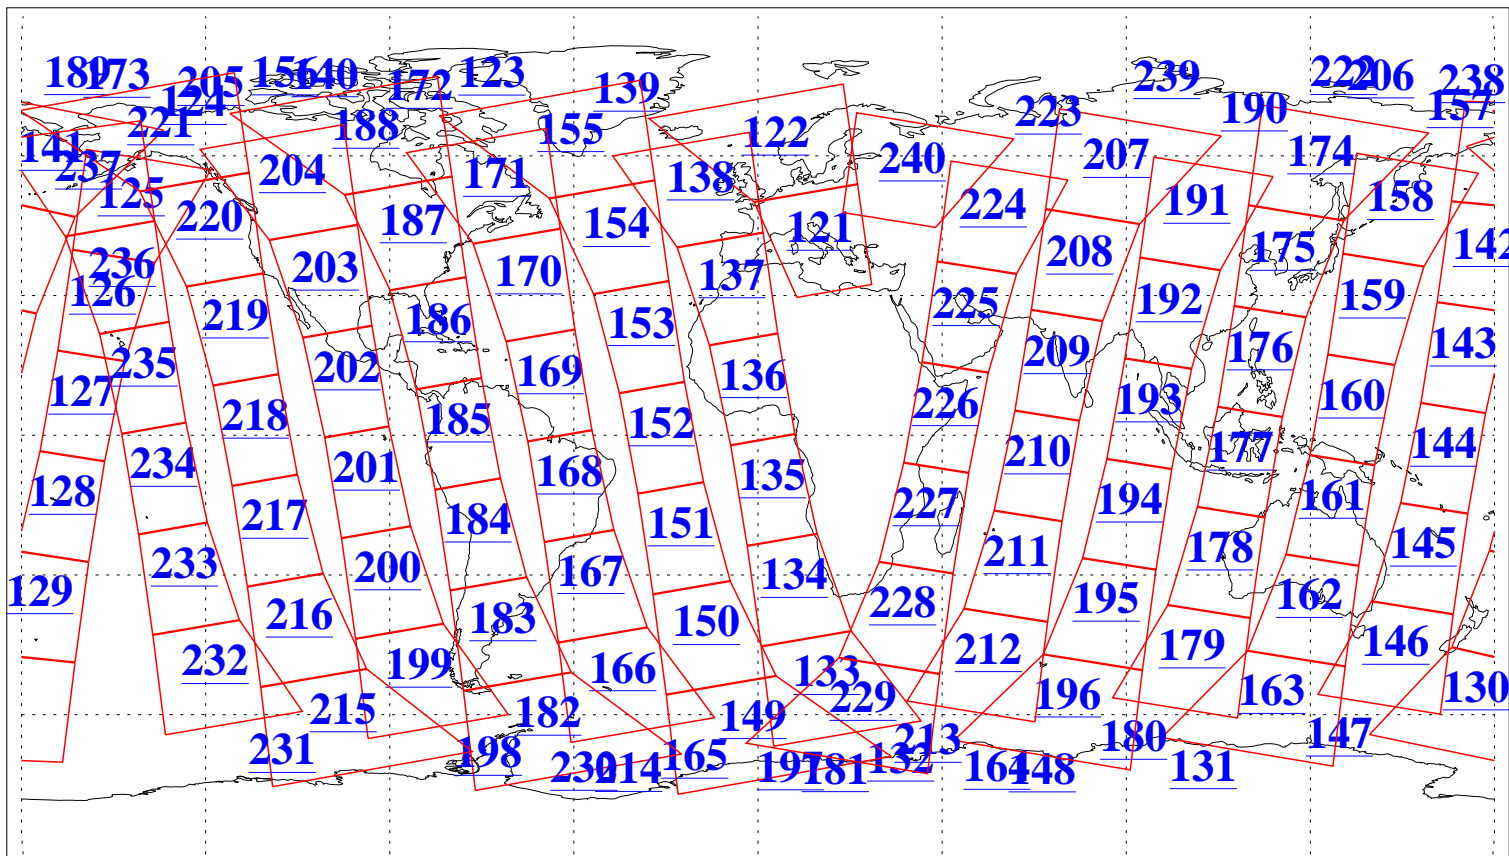

L1B Availability  
AMSU Granules: 240  
HSB Granules: 0  
AIRS Granules: 240

12 Feb 2009  
DoY 43  
Aqua Day 2476  
Granules: 1 to 120

Granules: 121 to 240

Legend: AMSU Available, HSB Available, AIRS Available

L1B Availability  
AMSU Granules: 240  
HSB Granules: 0  
AIRS Granules: 240

12 Feb 2009  
DoY 43  
Aqua Day 2476

Ascending Granules

Descending Granules

Legend: AMSU Available, HSB Available, AIRS Available

L1B Availability  
 AMSU Granules: 240  
 HSB Granules: 0  
 AIRS Granules: 240

12 Feb 2009  
 DoY 43  
 Aqua Day 2476

Northern Hemisphere Granules

Southern Hemisphere Granules

Legend: AMSU Available, HSB Available, AIRS Available