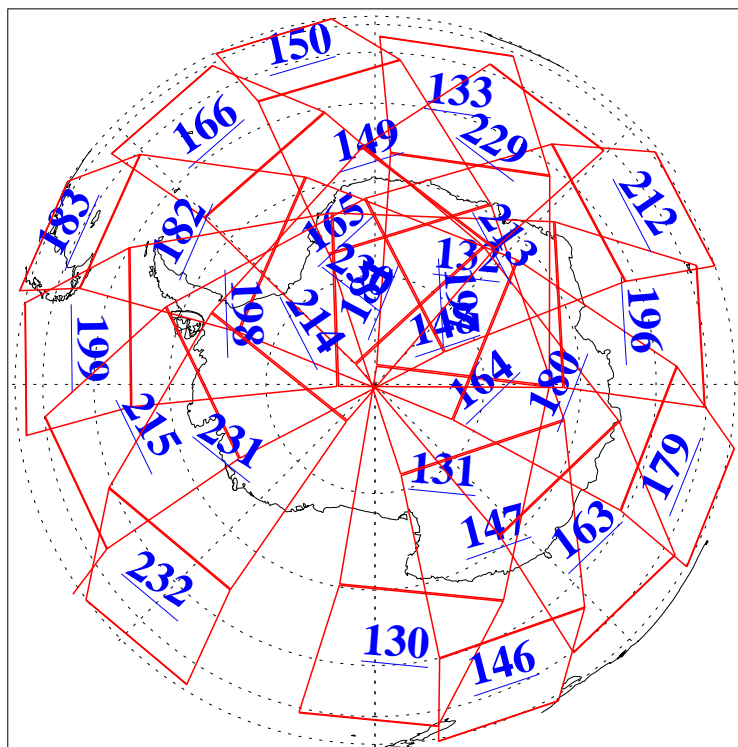

L1B Availability  
AMSU Granules: 240  
HSB Granules: 0  
AIRS Granules: 240

12 Feb 2009  
DoY 43  
Aqua Day 2476

Ascending Granules

Descending Granules

Legend: AMSU Available, HSB Available, AIRS Available

L1B Availability  
 AMSU Granules: 240  
 HSB Granules: 0  
 AIRS Granules: 240

12 Feb 2009  
 DoY 43  
 Aqua Day 2476

Northern Hemisphere Granules

Southern Hemisphere Granules

Legend: AMSU Available, HSB Available, AIRS Available