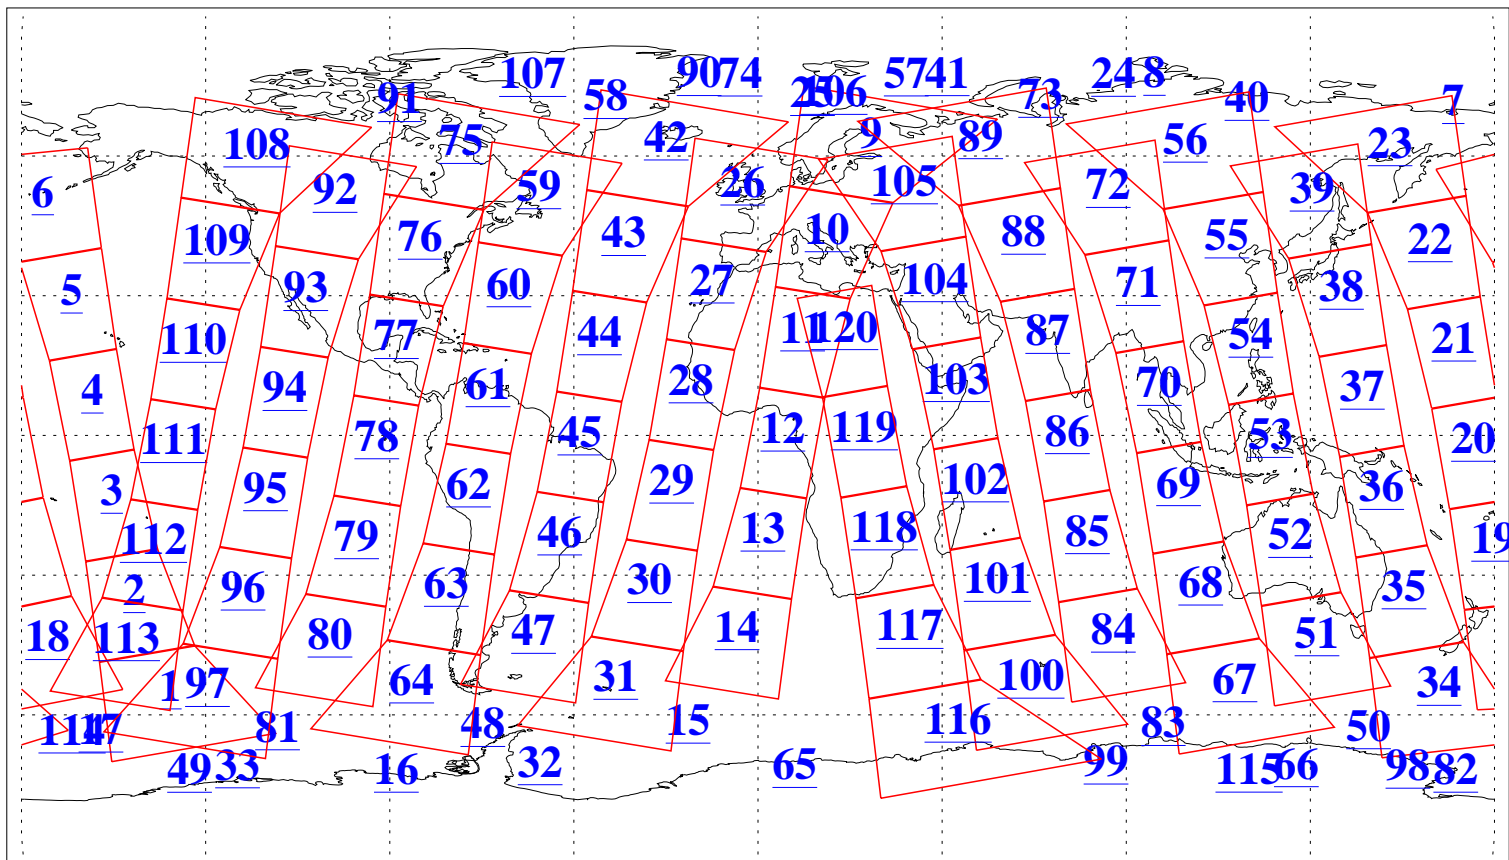

L1B Availability  
AMSU Granules: 240  
HSB Granules: 0  
AIRS Granules: 240

12 Feb 2009  
DoY 43  
Aqua Day 2476  
Granules: 1 to 120

Granules: 121 to 240

Legend: AMSU Available, HSB Available, AIRS Available

L1B Availability  
AMSU Granules: 240  
HSB Granules: 0  
AIRS Granules: 240

12 Feb 2009  
DoY 43  
Aqua Day 2476

Ascending Granules

Descending Granules

Legend: AMSU Available, HSB Available, AIRS Available

L1B Availability  
 AMSU Granules: 240  
 HSB Granules: 0  
 AIRS Granules: 240

12 Feb 2009  
 DoY 43  
 Aqua Day 2476

Northern Hemisphere Granules

Southern Hemisphere Granules

Legend: AMSU Available, HSB Available, AIRS Available