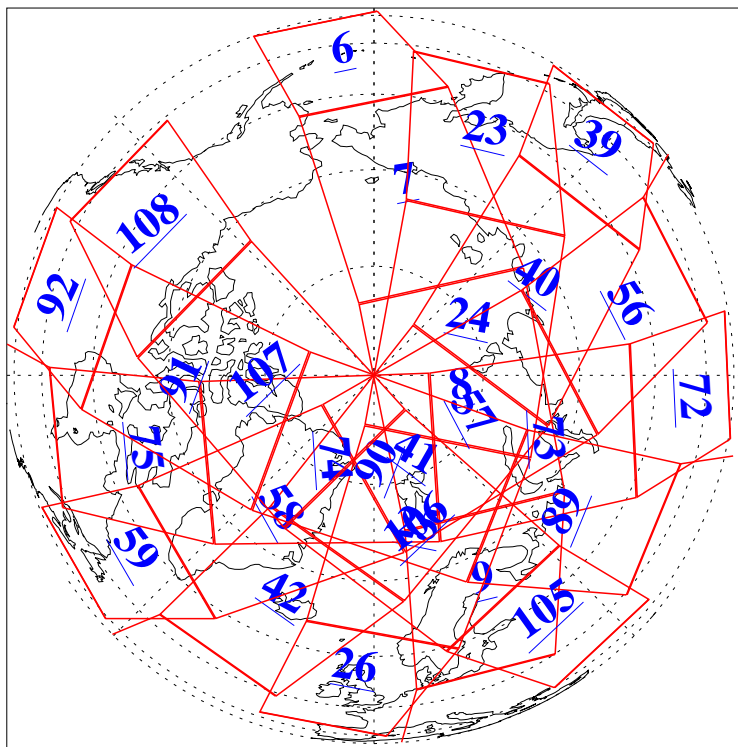

L1B Availability  
AMSU Granules: 240  
HSB Granules: 0  
AIRS Granules: 240

12 Feb 2009  
DoY 43  
Aqua Day 2476  
Granules: 1 to 120

Granules: 121 to 240

Legend: AMSU Available, HSB Available, AIRS Available

L1B Availability  
AMSU Granules: 240  
HSB Granules: 0  
AIRS Granules: 240

12 Feb 2009  
DoY 43  
Aqua Day 2476

Ascending Granules

Descending Granules

Legend: AMSU Available, HSB Available, AIRS Available

L1B Availability  
 AMSU Granules: 240  
 HSB Granules: 0  
 AIRS Granules: 240

12 Feb 2009  
 DoY 43  
 Aqua Day 2476

Northern Hemisphere Granules

Southern Hemisphere Granules

Legend: AMSU Available, HSB Available, AIRS Available