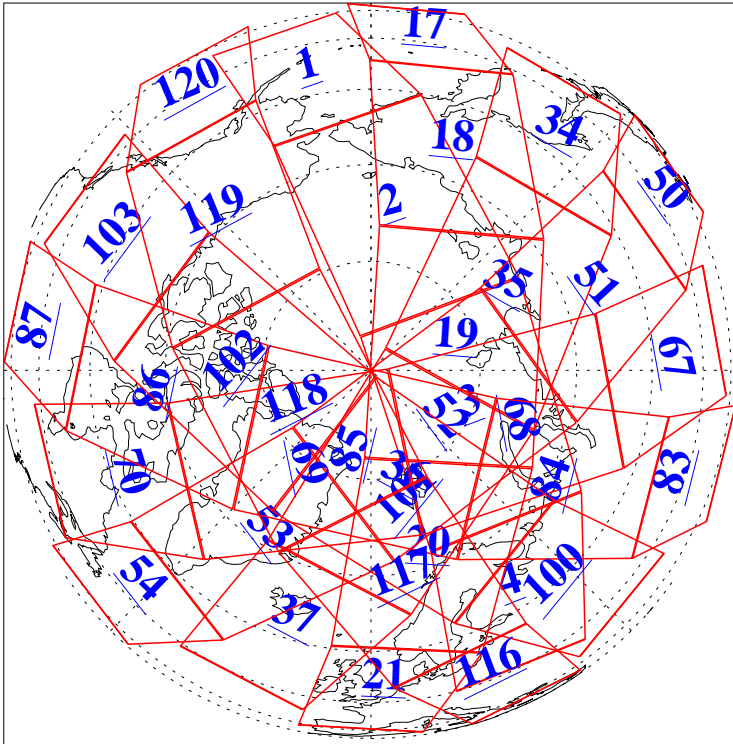

L1B Availability
AMSU Granules: 240
HSB Granules: 0
AIRS Granules: 240

9 Feb 2009
DoY 40
Aqua Day 2473
Granules: 1 to 120

Granules: 121 to 240

Legend: AMSU Available, HSB Available, AIRS Available

L1B Availability
AMSU Granules: 240
HSB Granules: 0
AIRS Granules: 240

9 Feb 2009
DoY 40
Aqua Day 2473

Ascending Granules

Descending Granules

Legend: AMSU Available, HSB Available, AIRS Available

L1B Availability
 AMSU Granules: 240
 HSB Granules: 0
 AIRS Granules: 240

9 Feb 2009
 DoY 40
 Aqua Day 2473

Northern Hemisphere Granules

Southern Hemisphere Granules

Legend: AMSU Available, HSB Available, AIRS Available