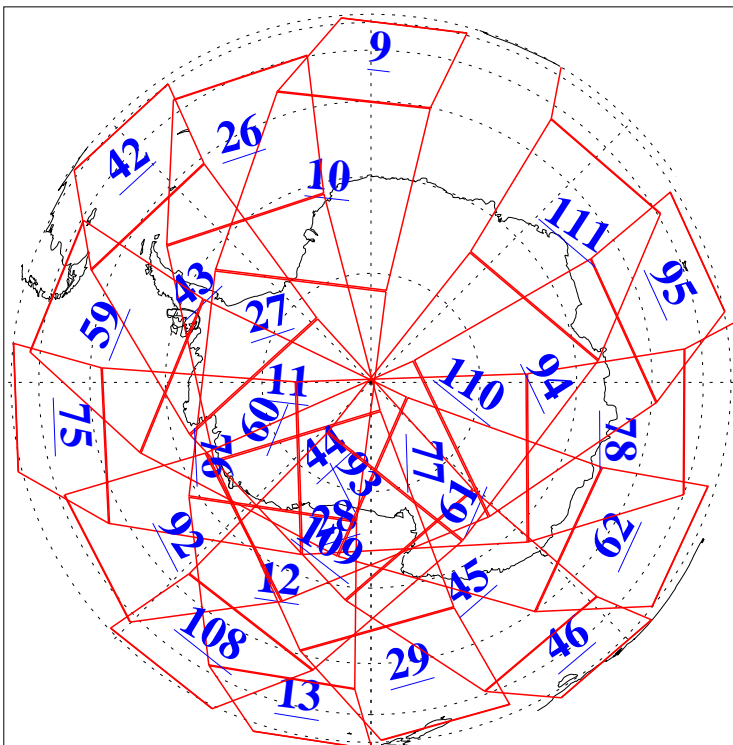

L1B Availability
AMSU Granules: 240
HSB Granules: 0
AIRS Granules: 240

9 Feb 2009
DoY 40
Aqua Day 2473
Granules: 1 to 120

Granules: 121 to 240

Legend: AMSU Available, HSB Available, AIRS Available

L1B Availability
AMSU Granules: 240
HSB Granules: 0
AIRS Granules: 240

9 Feb 2009
DoY 40
Aqua Day 2473

Ascending Granules

Descending Granules

Legend: AMSU Available, HSB Available, AIRS Available

L1B Availability
 AMSU Granules: 240
 HSB Granules: 0
 AIRS Granules: 240

9 Feb 2009
 DoY 40
 Aqua Day 2473

Northern Hemisphere Granules

Southern Hemisphere Granules

Legend: AMSU Available, HSB Available, AIRS Available