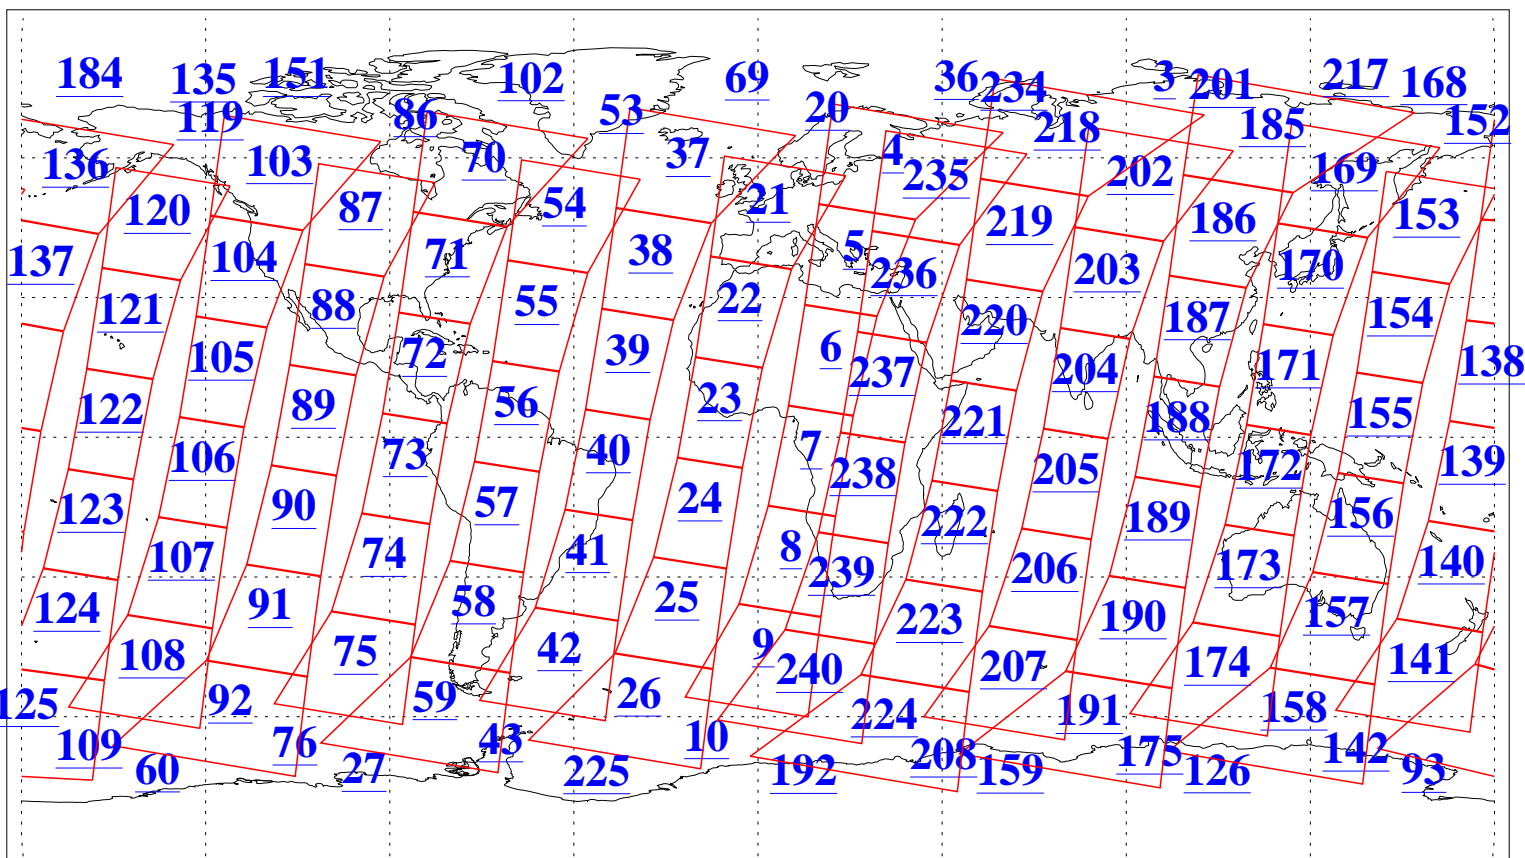

L1B Availability
AMSU Granules: 240
HSB Granules: 0
AIRS Granules: 240

9 Feb 2009
DoY 40
Aqua Day 2473
Granules: 1 to 120

Granules: 121 to 240

Legend: AMSU Available, HSB Available, AIRS Available

L1B Availability
AMSU Granules: 240
HSB Granules: 0
AIRS Granules: 240

9 Feb 2009
DoY 40
Aqua Day 2473

Ascending Granules

Descending Granules

Legend: AMSU Available, HSB Available, AIRS Available

L1B Availability
 AMSU Granules: 240
 HSB Granules: 0
 AIRS Granules: 240

9 Feb 2009
 DoY 40
 Aqua Day 2473

Northern Hemisphere Granules

Southern Hemisphere Granules

Legend: AMSU Available, HSB Available, AIRS Available