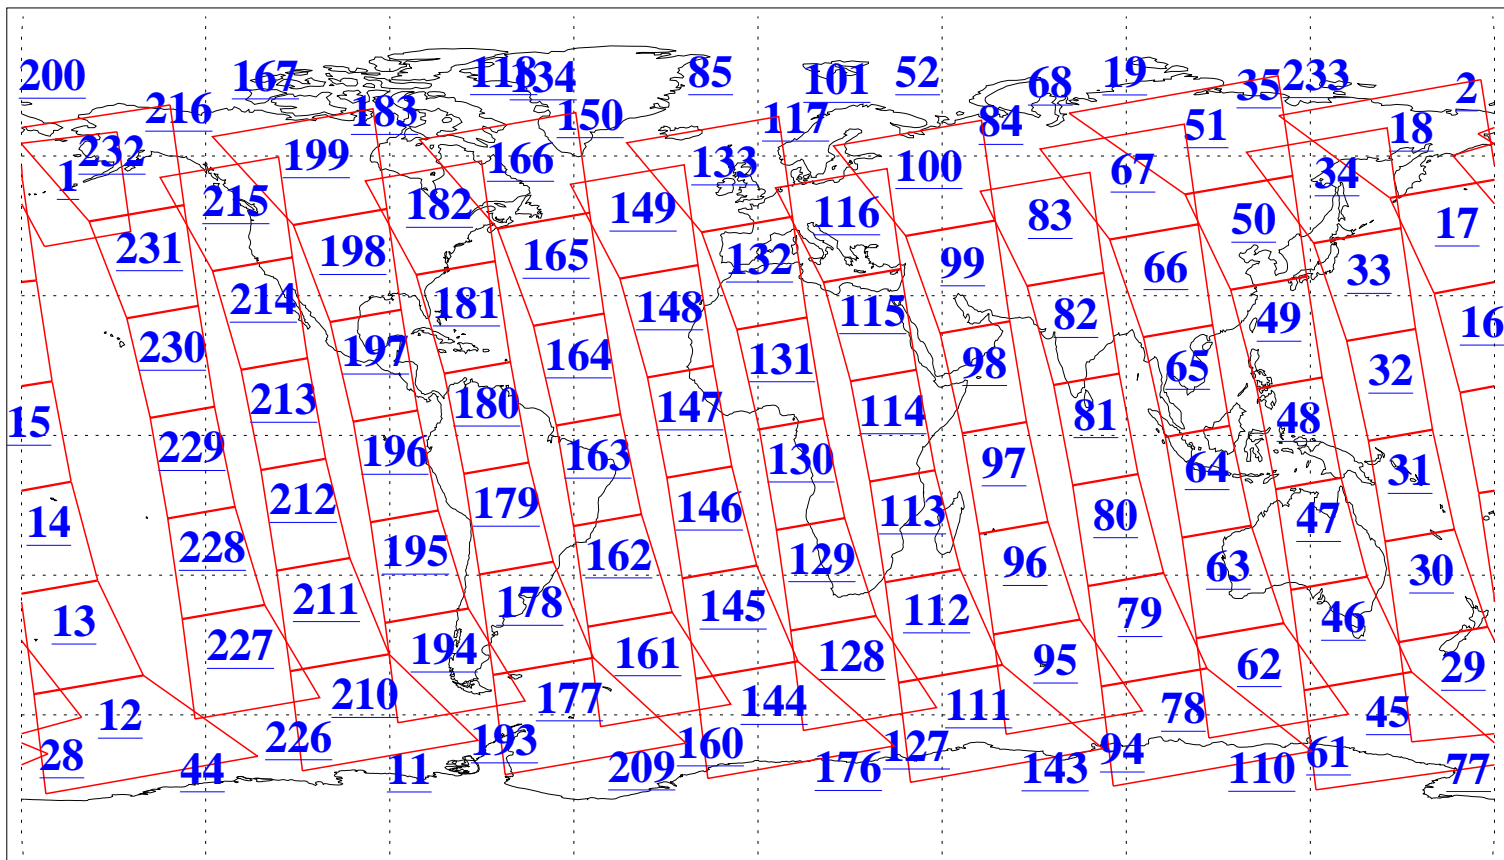

L1B Availability
AMSU Granules: 240
HSB Granules: 0
AIRS Granules: 240

9 Feb 2009
DoY 40
Aqua Day 2473
Granules: 1 to 120

Granules: 121 to 240

Legend: AMSU Available, HSB Available, AIRS Available

L1B Availability
AMSU Granules: 240
HSB Granules: 0
AIRS Granules: 240

9 Feb 2009
DoY 40
Aqua Day 2473

Ascending Granules

Descending Granules

Legend: AMSU Available, HSB Available, AIRS Available

L1B Availability
 AMSU Granules: 240
 HSB Granules: 0
 AIRS Granules: 240

9 Feb 2009
 DoY 40
 Aqua Day 2473

Northern Hemisphere Granules

Southern Hemisphere Granules

Legend: AMSU Available, HSB Available, AIRS Available