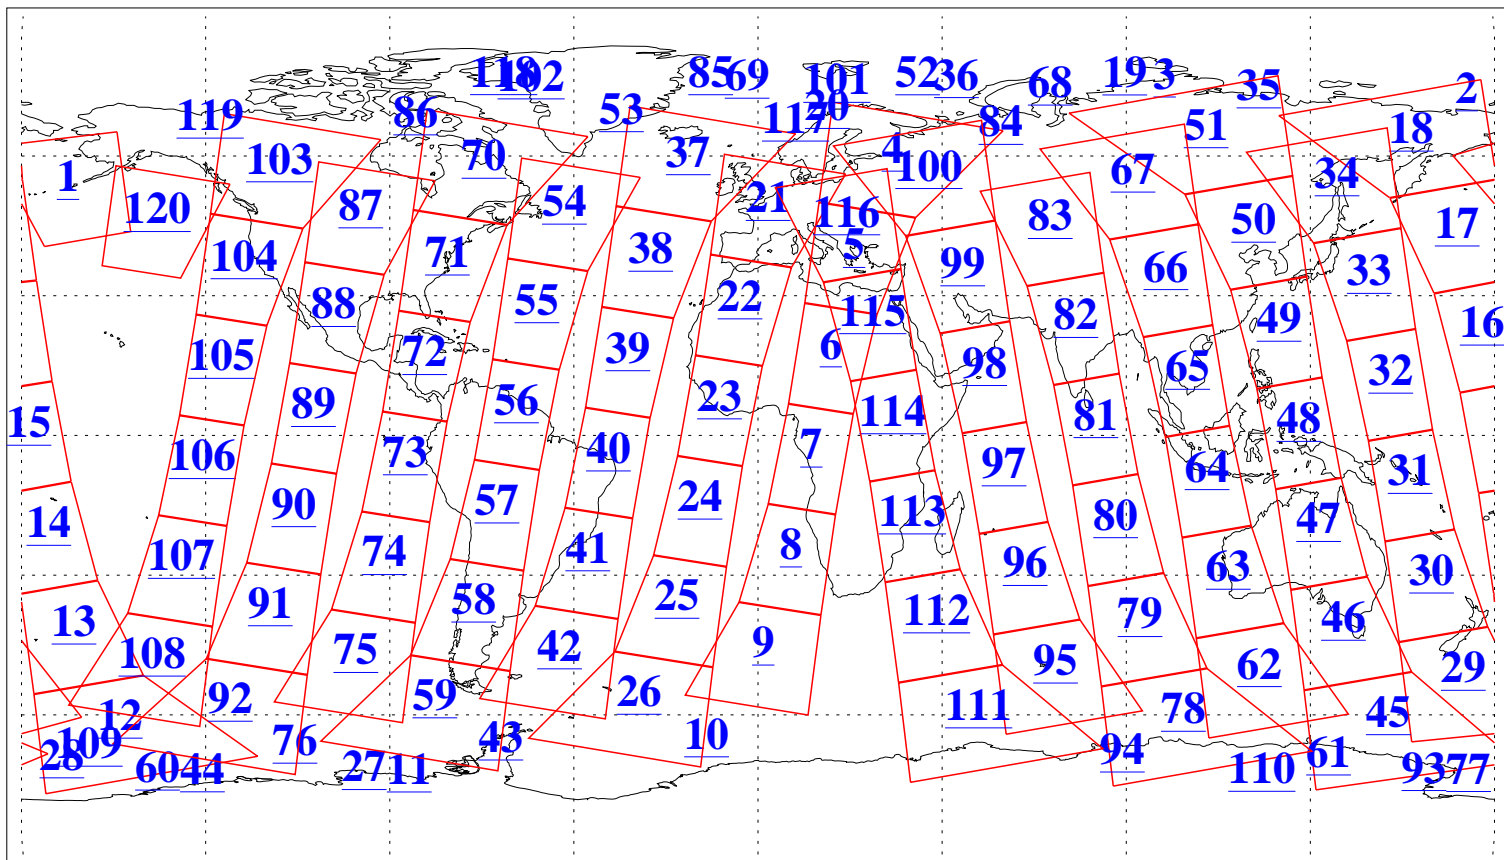

L1B Availability
AMSU Granules: 240
HSB Granules: 0
AIRS Granules: 240

9 Feb 2009
DoY 40
Aqua Day 2473
Granules: 1 to 120

Granules: 121 to 240

Legend: AMSU Available, HSB Available, AIRS Available

L1B Availability
AMSU Granules: 240
HSB Granules: 0
AIRS Granules: 240

9 Feb 2009
DoY 40
Aqua Day 2473

Ascending Granules

Descending Granules

Legend: AMSU Available, HSB Available, AIRS Available

L1B Availability
 AMSU Granules: 240
 HSB Granules: 0
 AIRS Granules: 240

9 Feb 2009
 DoY 40
 Aqua Day 2473

Northern Hemisphere Granules

Southern Hemisphere Granules

Legend: AMSU Available, HSB Available, AIRS Available