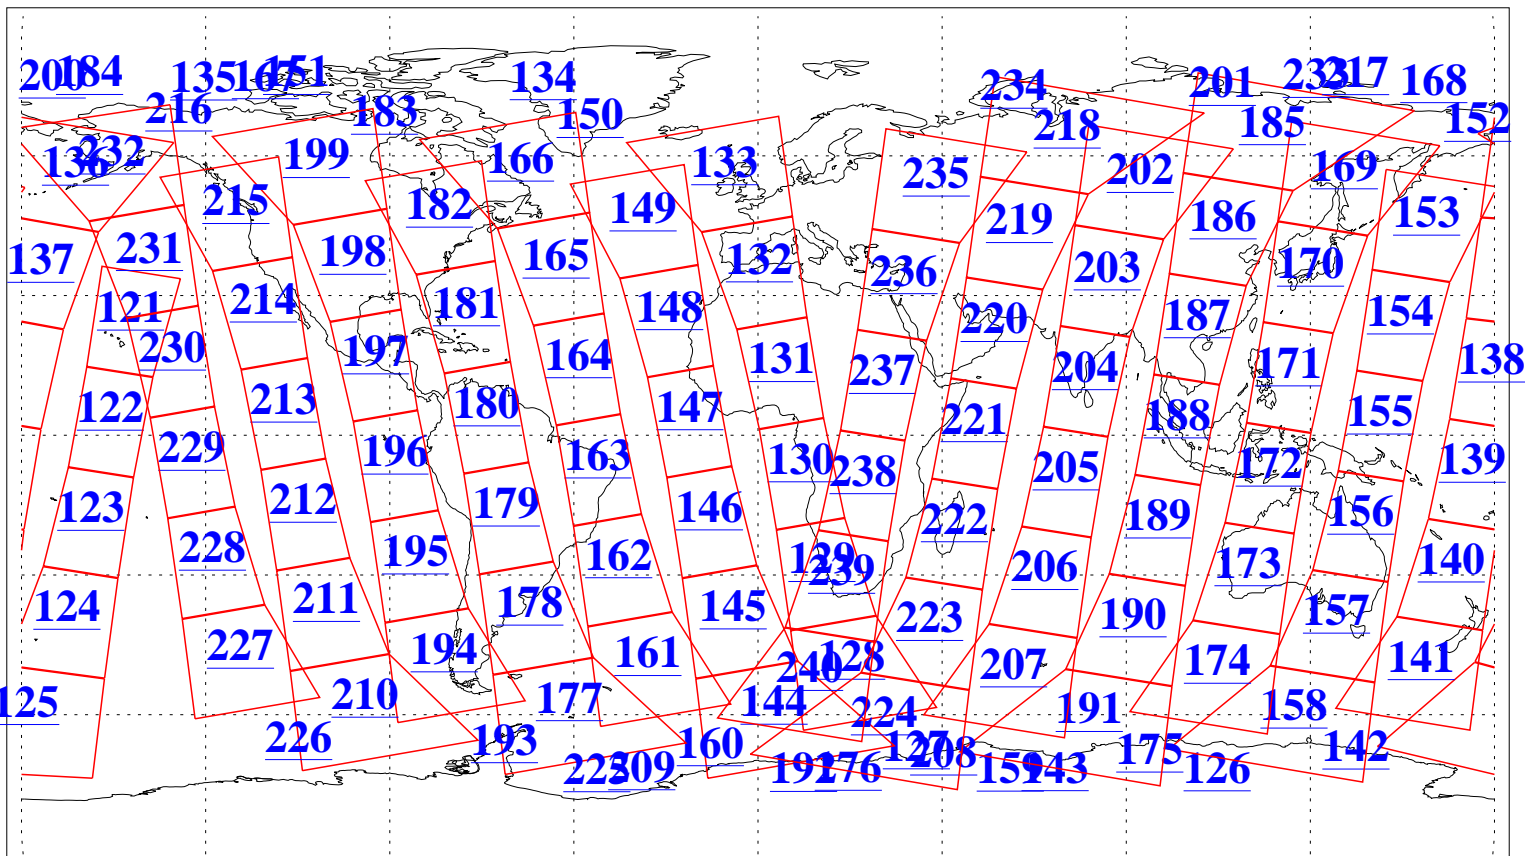

L1B Availability
AMSU Granules: 240
HSB Granules: 0
AIRS Granules: 240

9 Feb 2009
DoY 40
Aqua Day 2473
Granules: 1 to 120

Granules: 121 to 240

Legend: AMSU Available, HSB Available, AIRS Available

L1B Availability
AMSU Granules: 240
HSB Granules: 0
AIRS Granules: 240

9 Feb 2009
DoY 40
Aqua Day 2473

Ascending Granules

Descending Granules

Legend: AMSU Available, HSB Available, AIRS Available

L1B Availability
 AMSU Granules: 240
 HSB Granules: 0
 AIRS Granules: 240

9 Feb 2009
 DoY 40
 Aqua Day 2473