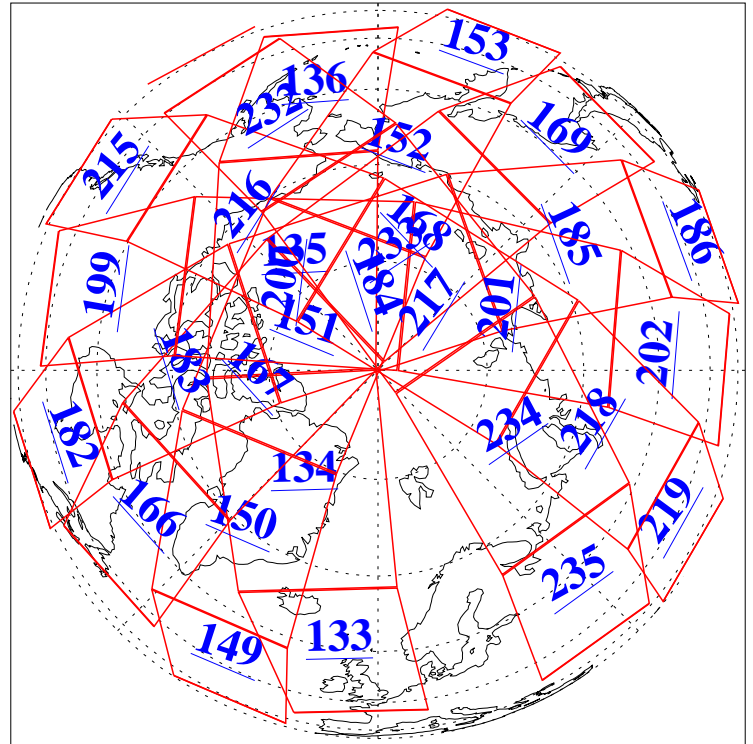

L1B Availability
AMSU Granules: 240
HSB Granules: 0
AIRS Granules: 240

9 Feb 2009
DoY 40
Aqua Day 2473
Granules: 1 to 120

Granules: 121 to 240

Legend: AMSU Available, HSB Available, AIRS Available

L1B Availability
AMSU Granules: 240
HSB Granules: 0
AIRS Granules: 240

9 Feb 2009
DoY 40
Aqua Day 2473

Ascending Granules

Descending Granules

Legend: AMSU Available, HSB Available, AIRS Available

L1B Availability
 AMSU Granules: 240
 HSB Granules: 0
 AIRS Granules: 240

9 Feb 2009
 DoY 40
 Aqua Day 2473

Northern Hemisphere Granules

Southern Hemisphere Granules

Legend: AMSU Available, HSB Available, AIRS Available