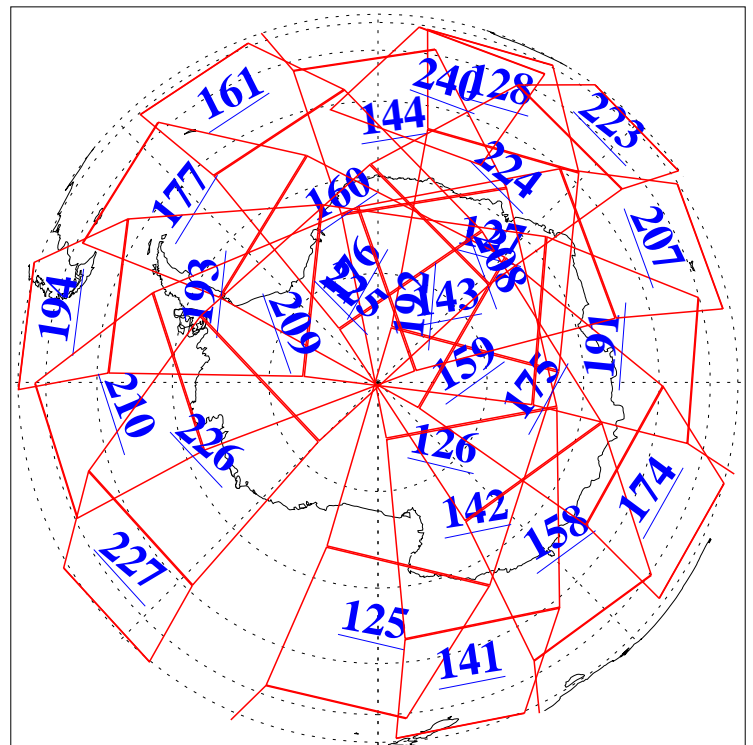

L1B Availability
AMSU Granules: 240
HSB Granules: 0
AIRS Granules: 240

9 Feb 2009
DoY 40
Aqua Day 2473
Granules: 1 to 120

Granules: 121 to 240

Legend: AMSU Available, HSB Available, AIRS Available

L1B Availability
AMSU Granules: 240
HSB Granules: 0
AIRS Granules: 240

9 Feb 2009
DoY 40
Aqua Day 2473

Ascending Granules

Descending Granules

Legend: AMSU Available, HSB Available, AIRS Available

L1B Availability
 AMSU Granules: 240
 HSB Granules: 0
 AIRS Granules: 240

9 Feb 2009
 DoY 40
 Aqua Day 2473

Northern Hemisphere Granules

Southern Hemisphere Granules

Legend: AMSU Available, HSB Available, AIRS Available