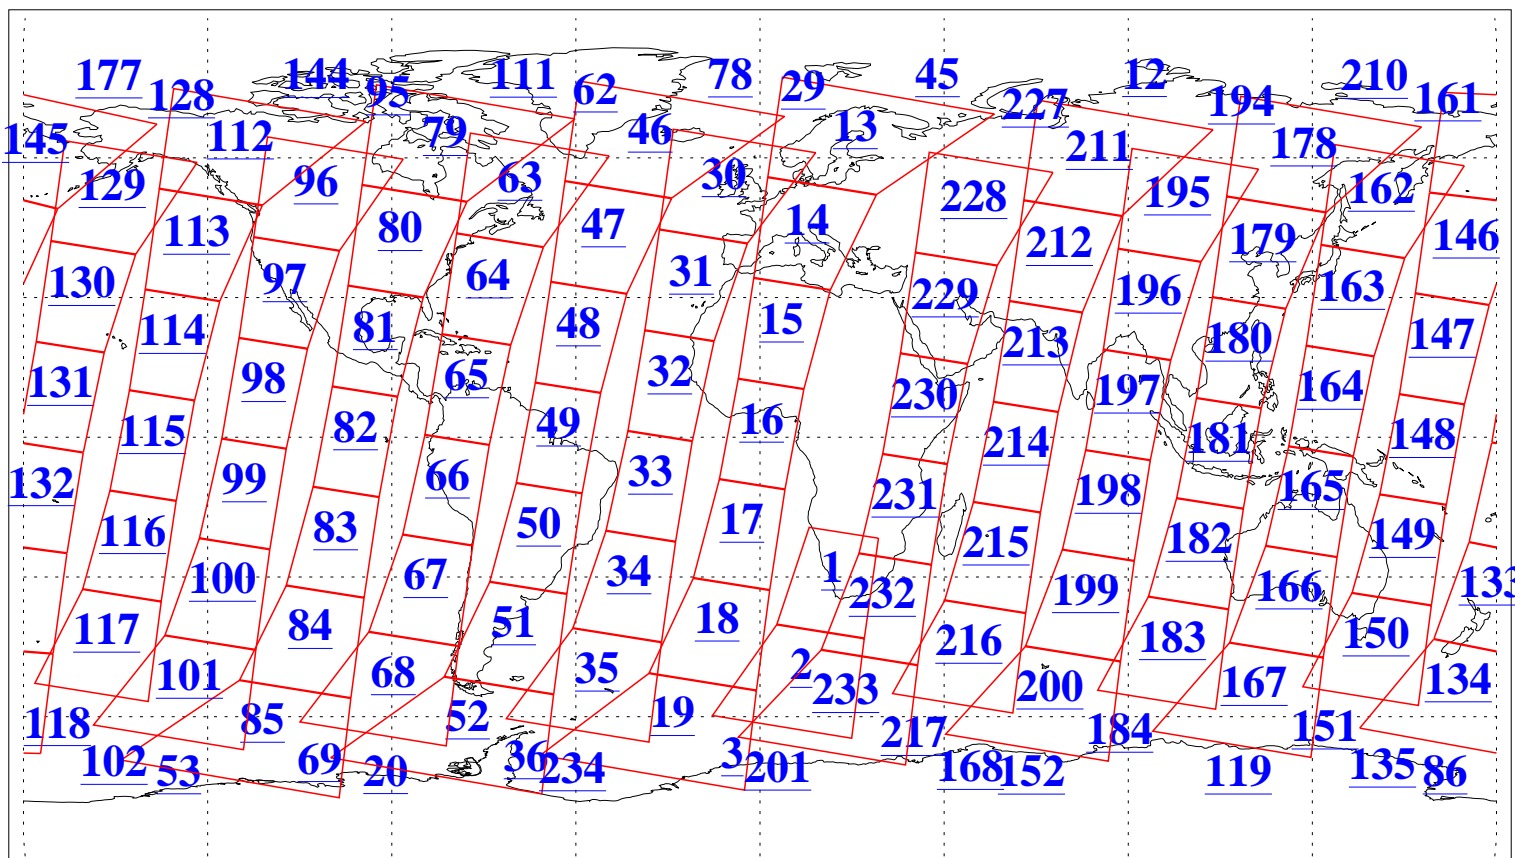

L1B Availability  
AMSU Granules: 240  
HSB Granules: 0  
AIRS Granules: 240

8 Feb 2009  
DoY 39  
Aqua Day 2472  
Granules: 1 to 120

Granules: 121 to 240

Legend: AMSU Available, HSB Available, AIRS Available

L1B Availability  
AMSU Granules: 240  
HSB Granules: 0  
AIRS Granules: 240

8 Feb 2009  
DoY 39  
Aqua Day 2472

Ascending Granules

Descending Granules

Legend: AMSU Available, HSB Available, AIRS Available