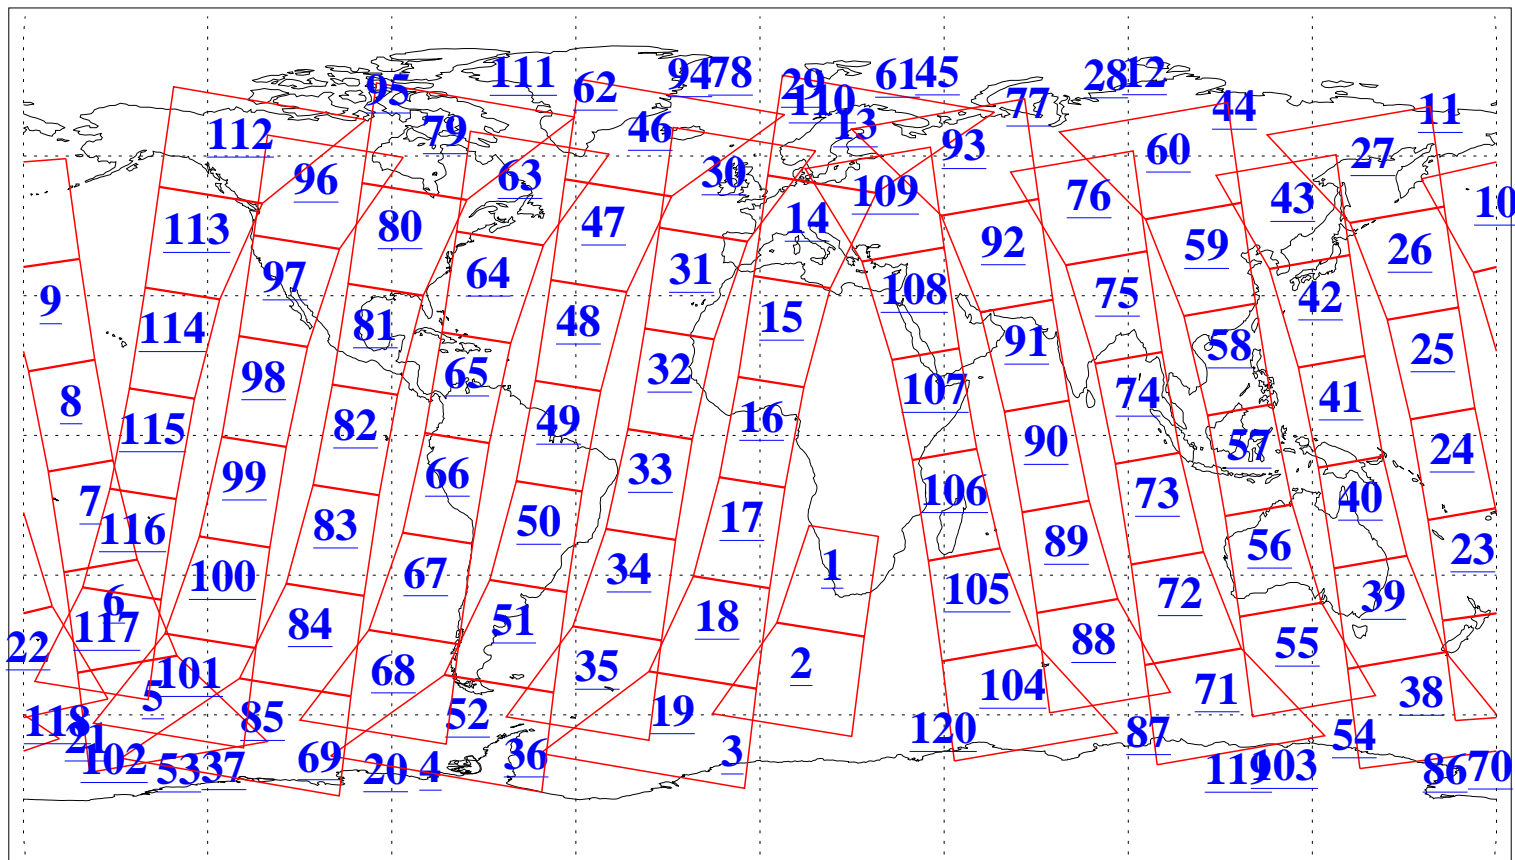

L1B Availability  
AMSU Granules: 240  
HSB Granules: 0  
AIRS Granules: 240

8 Feb 2009  
DoY 39  
Aqua Day 2472  
Granules: 1 to 120

Granules: 121 to 240

Legend: AMSU Available, HSB Available, AIRS Available

L1B Availability  
AMSU Granules: 240  
HSB Granules: 0  
AIRS Granules: 240

8 Feb 2009  
DoY 39  
Aqua Day 2472

Ascending Granules

Descending Granules

Legend: AMSU Available, HSB Available, AIRS Available

### Northern Hemisphere Granules