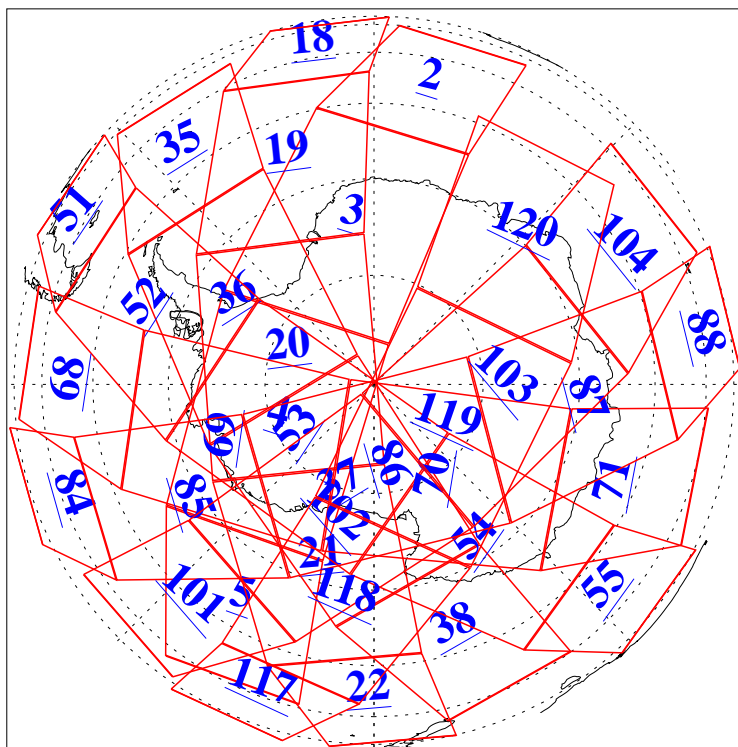

Legend: AMSU Available, HSB Available, AIRS Available