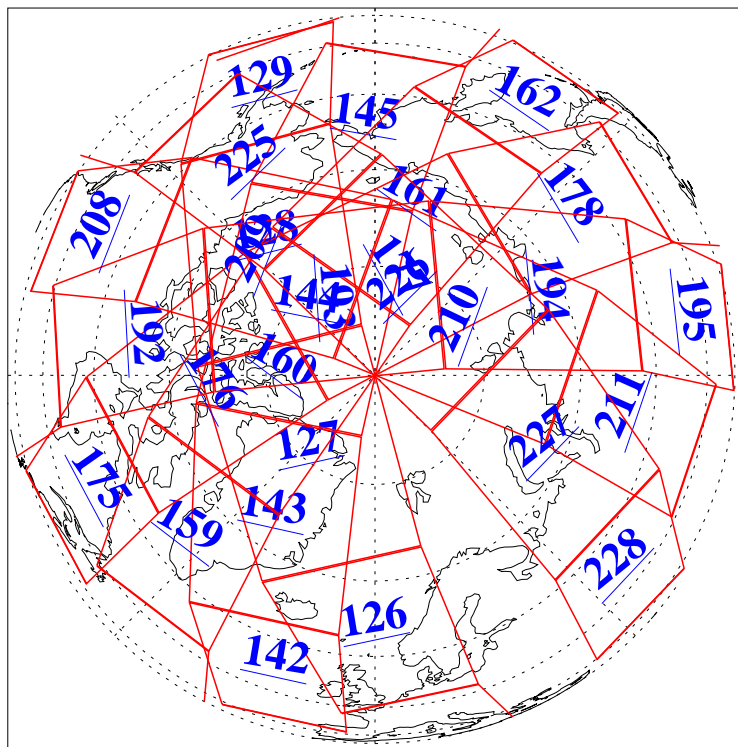

L1B Availability  
AMSU Granules: 240  
HSB Granules: 0  
AIRS Granules: 240

8 Feb 2009  
DoY 39  
Aqua Day 2472  
Granules: 1 to 120

Granules: 121 to 240

Legend: AMSU Available, HSB Available, AIRS Available

L1B Availability  
AMSU Granules: 240  
HSB Granules: 0  
AIRS Granules: 240

8 Feb 2009  
DoY 39  
Aqua Day 2472

Ascending Granules

Descending Granules

Legend: AMSU Available, HSB Available, AIRS Available

### Northern Hemisphere Granules