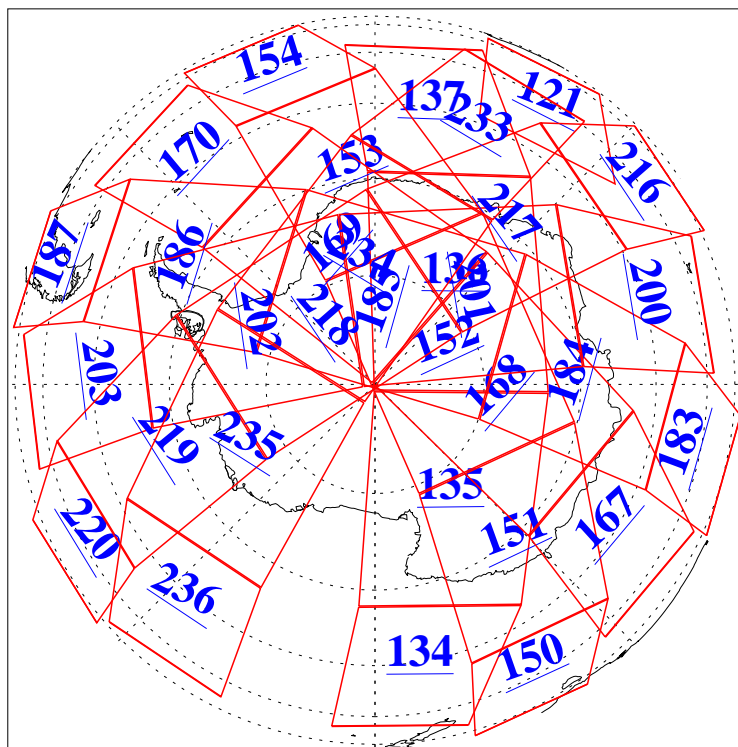

Legend: AMSU Available, HSB Available, AIRS Available