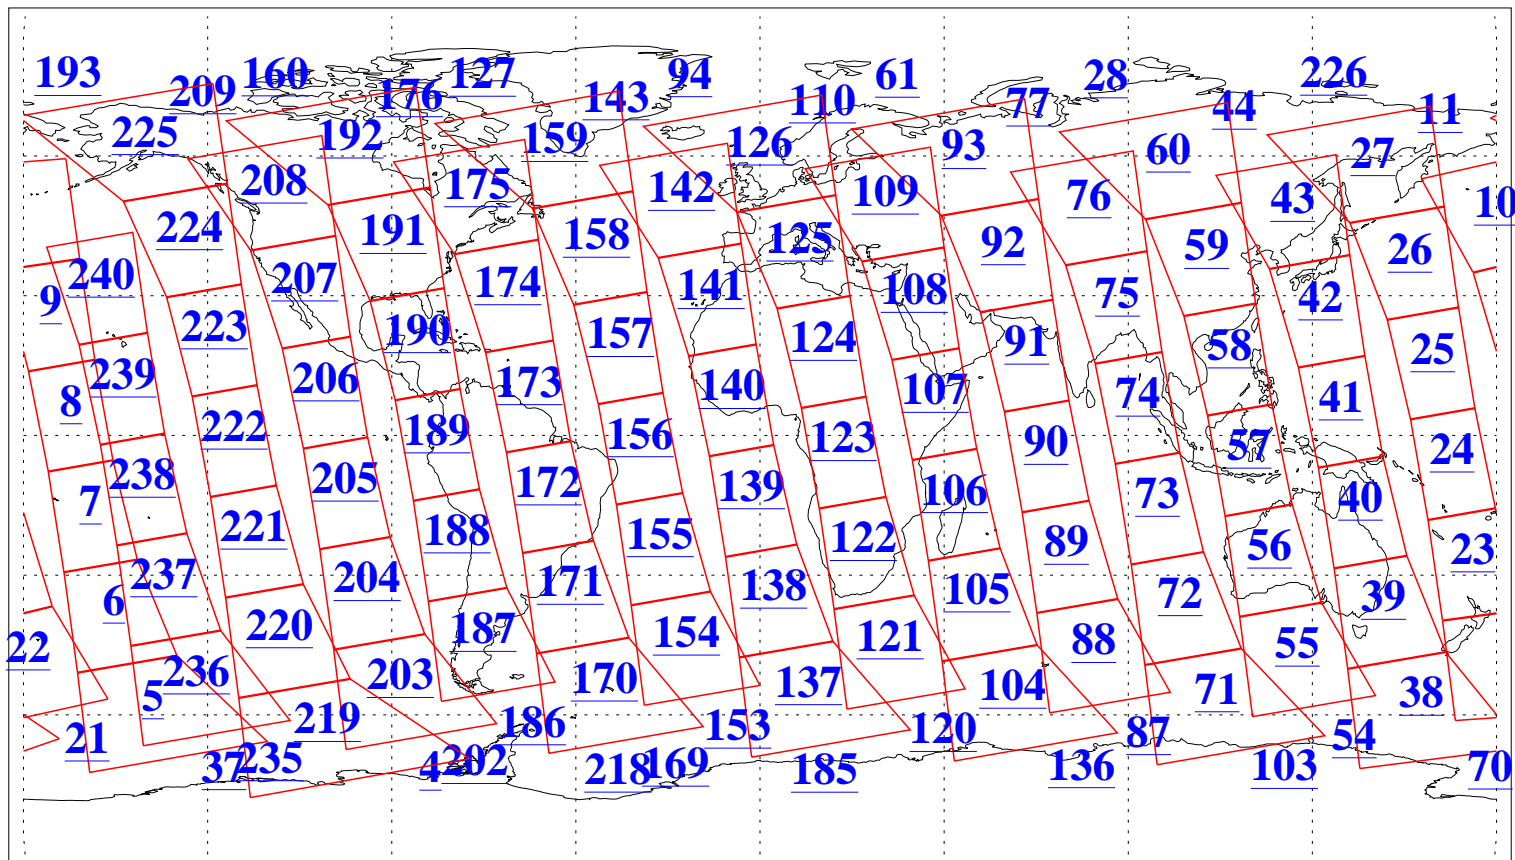

L1B Availability  
AMSU Granules: 240  
HSB Granules: 0  
AIRS Granules: 240

8 Feb 2009  
DoY 39  
Aqua Day 2472  
Granules: 1 to 120

Granules: 121 to 240

Legend: AMSU Available, HSB Available, AIRS Available

L1B Availability  
AMSU Granules: 240  
HSB Granules: 0  
AIRS Granules: 240

8 Feb 2009  
DoY 39  
Aqua Day 2472

Ascending Granules

Descending Granules

Legend: AMSU Available, HSB Available, AIRS Available

### Northern Hemisphere Granules