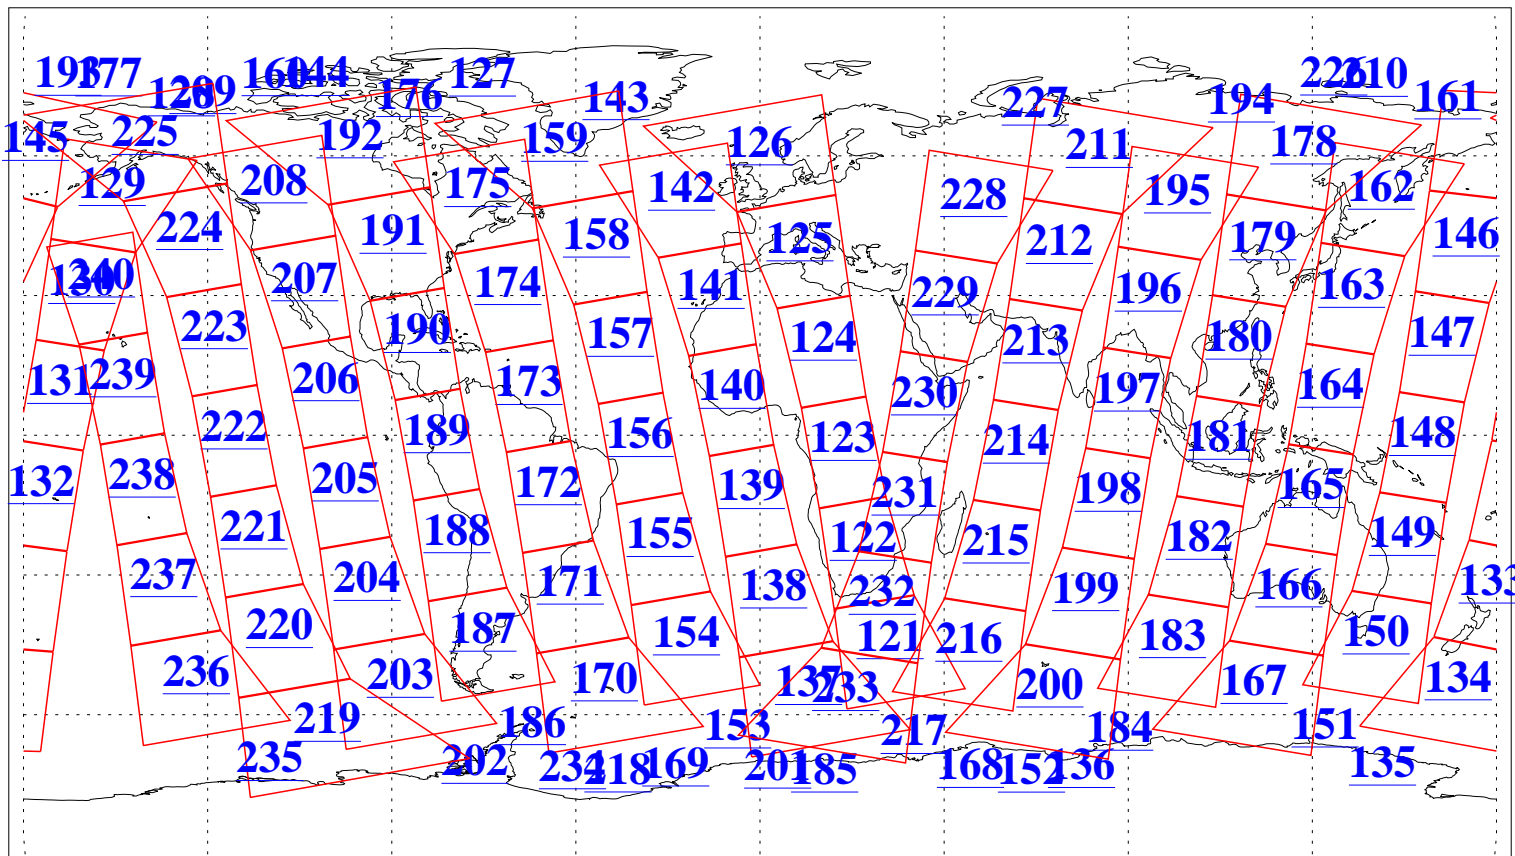

L1B Availability  
AMSU Granules: 240  
HSB Granules: 0  
AIRS Granules: 240

8 Feb 2009  
DoY 39  
Aqua Day 2472  
Granules: 1 to 120

Granules: 121 to 240

Legend: AMSU Available, HSB Available, AIRS Available

L1B Availability  
AMSU Granules: 240  
HSB Granules: 0  
AIRS Granules: 240

8 Feb 2009  
DoY 39  
Aqua Day 2472

Ascending Granules

Descending Granules

Legend: AMSU Available, HSB Available, AIRS Available