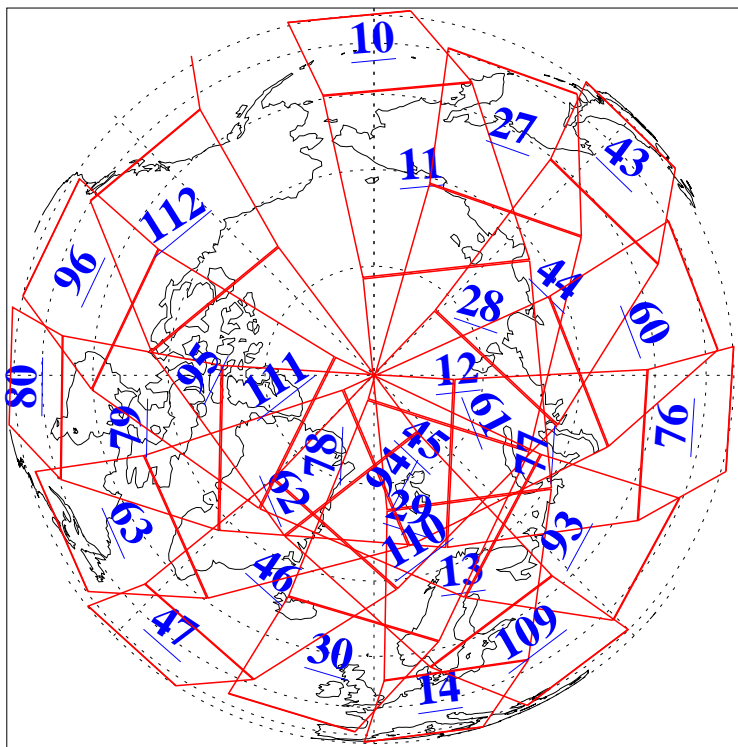

L1B Availability  
AMSU Granules: 240  
HSB Granules: 0  
AIRS Granules: 240

8 Feb 2009  
DoY 39  
Aqua Day 2472  
Granules: 1 to 120

Granules: 121 to 240

Legend: AMSU Available, HSB Available, AIRS Available

L1B Availability  
AMSU Granules: 240  
HSB Granules: 0  
AIRS Granules: 240

8 Feb 2009  
DoY 39  
Aqua Day 2472

Ascending Granules

Descending Granules

Legend: AMSU Available, HSB Available, AIRS Available

### Northern Hemisphere Granules