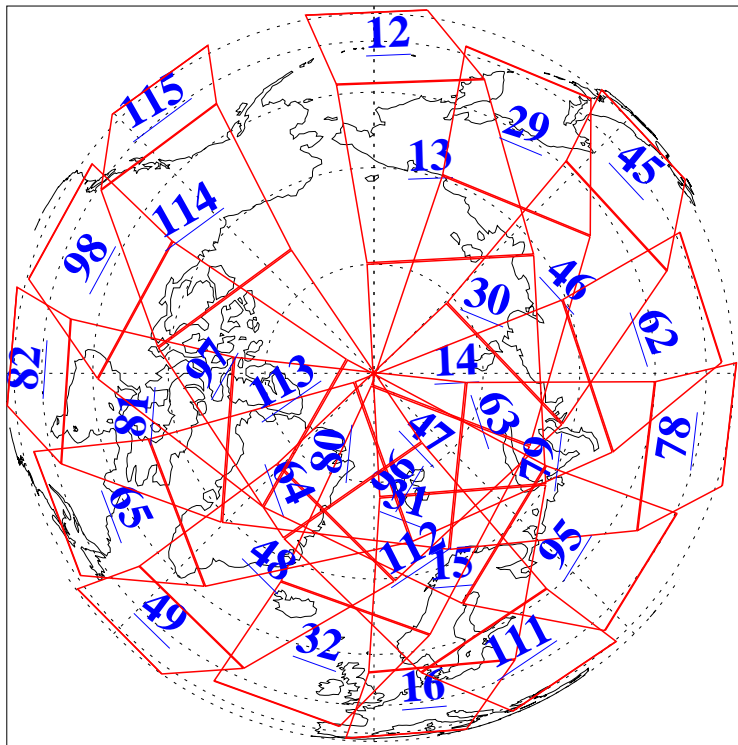

L1B Availability
AMSU Granules: 240
HSB Granules: 0
AIRS Granules: 240

6 Feb 2009
DoY 37
Aqua Day 2470
Granules: 1 to 120

Granules: 121 to 240

Legend: AMSU Available, HSB Available, AIRS Available

L1B Availability
AMSU Granules: 240
HSB Granules: 0
AIRS Granules: 240

6 Feb 2009
DoY 37
Aqua Day 2470
Ascending Granules

Descending Granules

Legend: AMSU Available, HSB Available, AIRS Available

L1B Availability
 AMSU Granules: 240
 HSB Granules: 0
 AIRS Granules: 240

6 Feb 2009
 DoY 37
 Aqua Day 2470

Northern Hemisphere Granules

Southern Hemisphere Granules

Legend: AMSU Available, HSB Available, AIRS Available