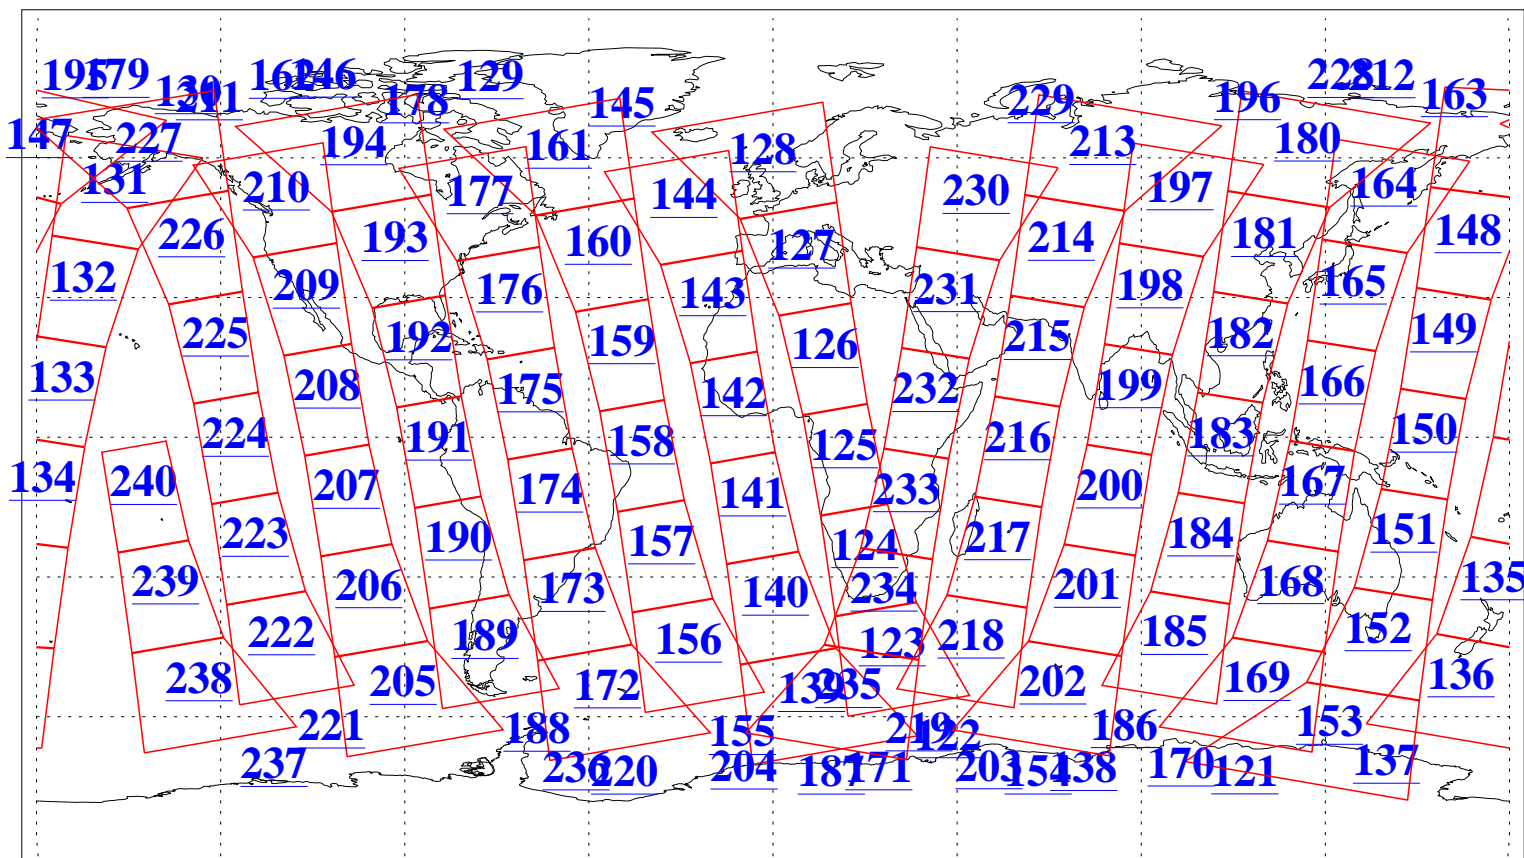

L1B Availability
AMSU Granules: 240
HSB Granules: 0
AIRS Granules: 240

6 Feb 2009
DoY 37
Aqua Day 2470
Granules: 1 to 120

Granules: 121 to 240

Legend: AMSU Available, HSB Available, AIRS Available

L1B Availability
AMSU Granules: 240
HSB Granules: 0
AIRS Granules: 240

6 Feb 2009
DoY 37
Aqua Day 2470
Ascending Granules

Descending Granules

Legend: AMSU Available, HSB Available, AIRS Available

L1B Availability
 AMSU Granules: 240
 HSB Granules: 0
 AIRS Granules: 240

6 Feb 2009
 DoY 37
 Aqua Day 2470

Northern Hemisphere Granules

Southern Hemisphere Granules

Legend: AMSU Available, HSB Available, AIRS Available