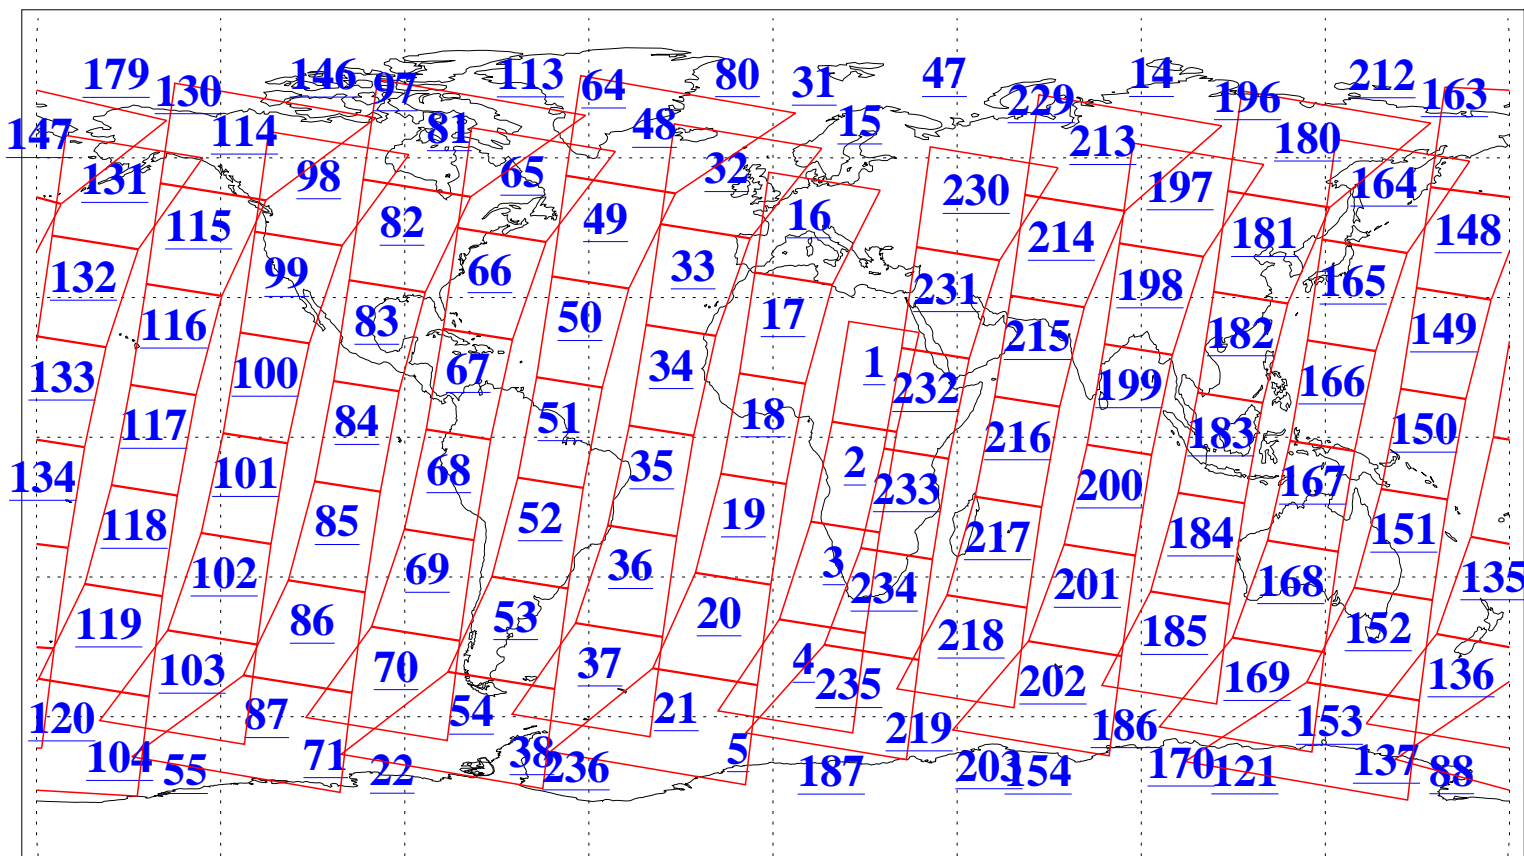

L1B Availability
AMSU Granules: 240
HSB Granules: 0
AIRS Granules: 240

6 Feb 2009
DoY 37
Aqua Day 2470
Granules: 1 to 120

Granules: 121 to 240

Legend: AMSU Available, HSB Available, AIRS Available

L1B Availability
AMSU Granules: 240
HSB Granules: 0
AIRS Granules: 240

6 Feb 2009
DoY 37
Aqua Day 2470
Ascending Granules

Descending Granules

Legend: AMSU Available, HSB Available, AIRS Available

L1B Availability
 AMSU Granules: 240
 HSB Granules: 0
 AIRS Granules: 240

6 Feb 2009
 DoY 37
 Aqua Day 2470