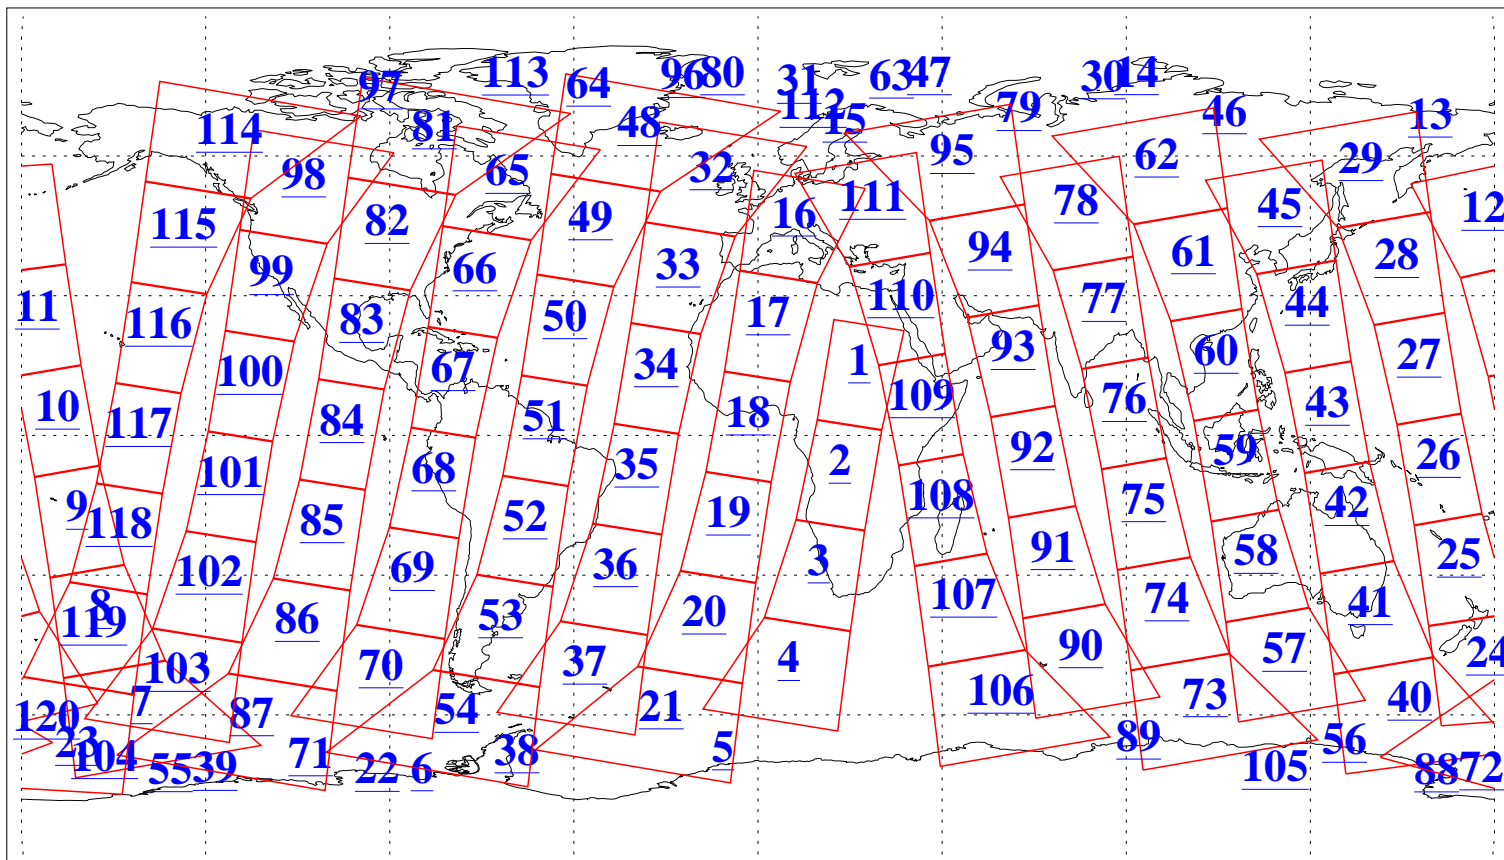

L1B Availability
AMSU Granules: 240
HSB Granules: 0
AIRS Granules: 240

6 Feb 2009
DoY 37
Aqua Day 2470
Granules: 1 to 120

Granules: 121 to 240

Legend: AMSU Available, HSB Available, AIRS Available

L1B Availability
AMSU Granules: 240
HSB Granules: 0
AIRS Granules: 240

6 Feb 2009
DoY 37
Aqua Day 2470
Ascending Granules

Descending Granules

Legend: AMSU Available, HSB Available, AIRS Available

L1B Availability
 AMSU Granules: 240
 HSB Granules: 0
 AIRS Granules: 240

6 Feb 2009
 DoY 37
 Aqua Day 2470

Northern Hemisphere Granules

Southern Hemisphere Granules

Legend: AMSU Available, HSB Available, AIRS Available