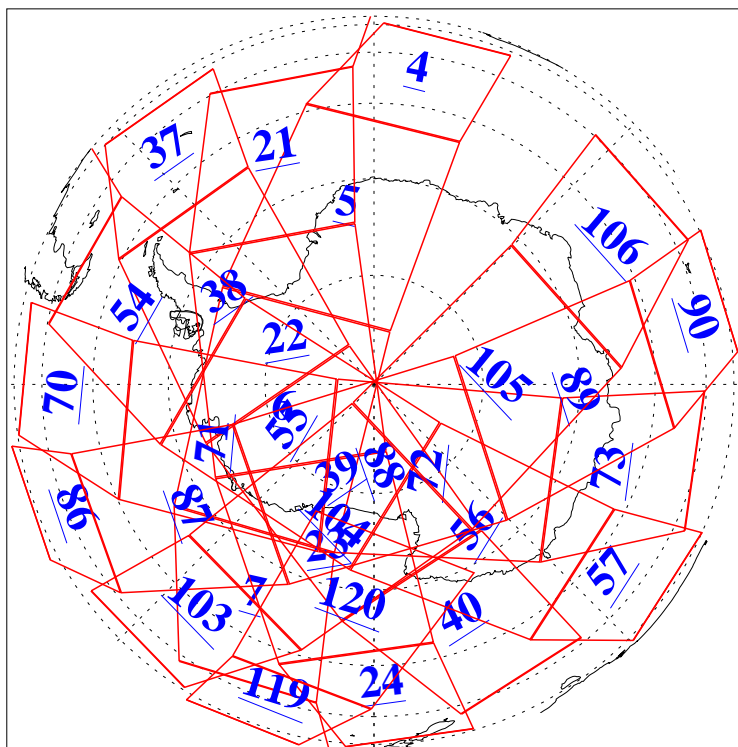

L1B Availability
AMSU Granules: 240
HSB Granules: 0
AIRS Granules: 240

6 Feb 2009
DoY 37
Aqua Day 2470
Granules: 1 to 120

Granules: 121 to 240

Legend: AMSU Available, HSB Available, AIRS Available

L1B Availability
AMSU Granules: 240
HSB Granules: 0
AIRS Granules: 240

6 Feb 2009
DoY 37
Aqua Day 2470
Ascending Granules

Descending Granules

Legend: AMSU Available, HSB Available, AIRS Available

L1B Availability
 AMSU Granules: 240
 HSB Granules: 0
 AIRS Granules: 240

6 Feb 2009
 DoY 37
 Aqua Day 2470

Northern Hemisphere Granules

Southern Hemisphere Granules

Legend: AMSU Available, HSB Available, AIRS Available