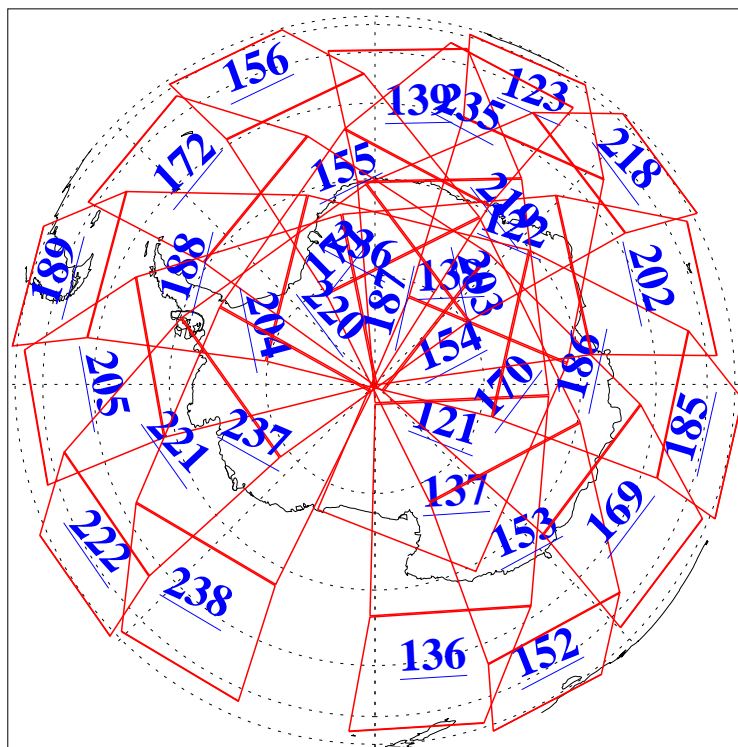

L1B Availability
AMSU Granules: 240
HSB Granules: 0
AIRS Granules: 240

6 Feb 2009
DoY 37
Aqua Day 2470
Granules: 1 to 120

Granules: 121 to 240

Legend: AMSU Available, HSB Available, AIRS Available

L1B Availability
AMSU Granules: 240
HSB Granules: 0
AIRS Granules: 240

6 Feb 2009
DoY 37
Aqua Day 2470
Ascending Granules

Descending Granules

Legend: AMSU Available, HSB Available, AIRS Available

L1B Availability
 AMSU Granules: 240
 HSB Granules: 0
 AIRS Granules: 240

6 Feb 2009
 DoY 37
 Aqua Day 2470

Northern Hemisphere Granules

Southern Hemisphere Granules

Legend: AMSU Available, HSB Available, AIRS Available