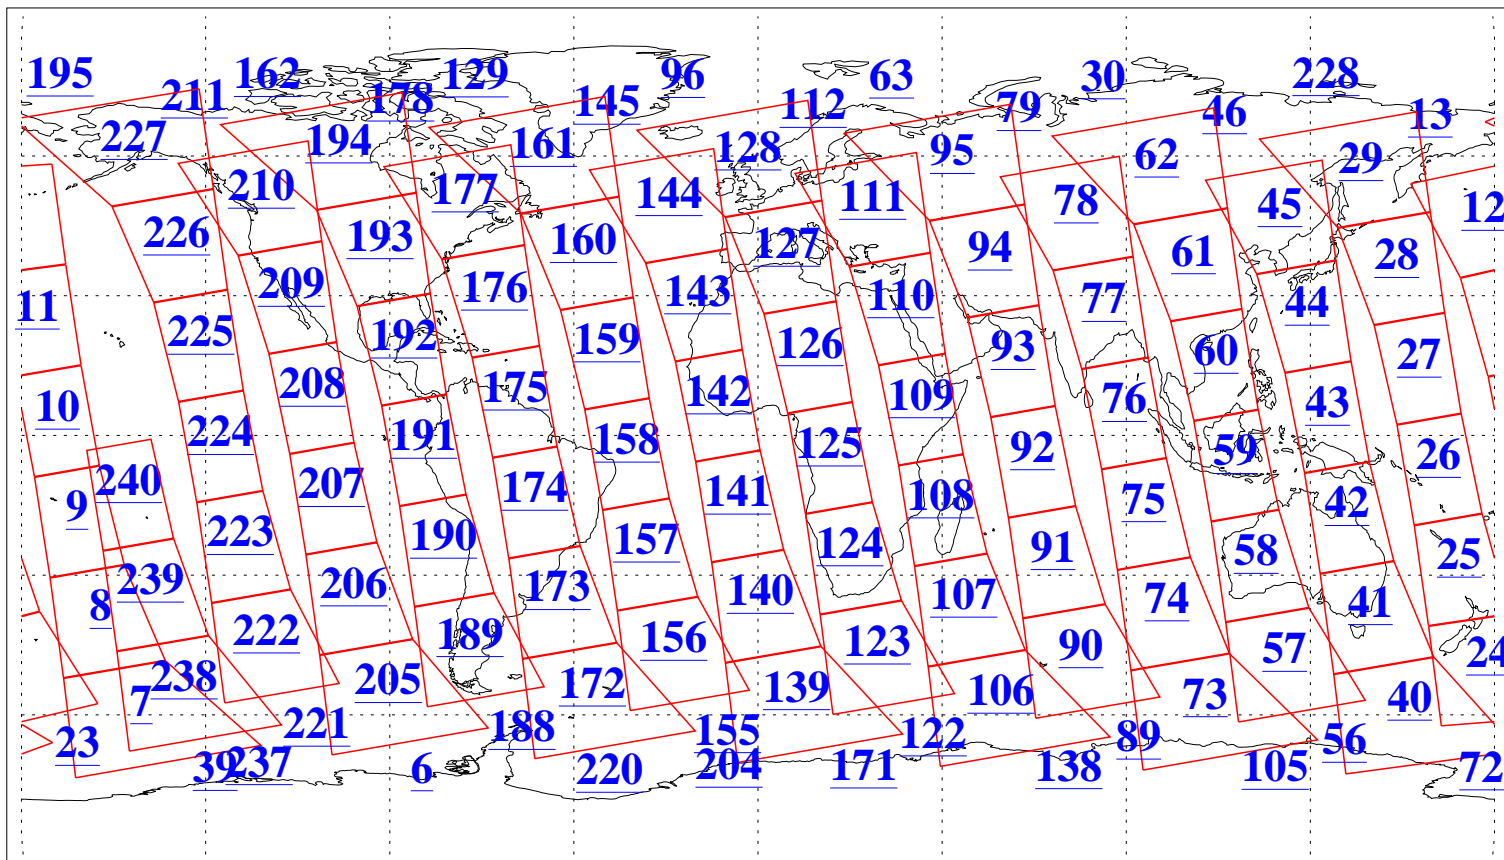

L1B Availability
AMSU Granules: 240
HSB Granules: 0
AIRS Granules: 240

6 Feb 2009
DoY 37
Aqua Day 2470
Granules: 1 to 120

Granules: 121 to 240

Legend: AMSU Available, HSB Available, AIRS Available

L1B Availability
AMSU Granules: 240
HSB Granules: 0
AIRS Granules: 240

6 Feb 2009
DoY 37
Aqua Day 2470
Ascending Granules

Descending Granules

Legend: AMSU Available, HSB Available, AIRS Available

L1B Availability
 AMSU Granules: 240
 HSB Granules: 0
 AIRS Granules: 240

6 Feb 2009
 DoY 37
 Aqua Day 2470

Northern Hemisphere Granules

Southern Hemisphere Granules

Legend: AMSU Available, HSB Available, AIRS Available