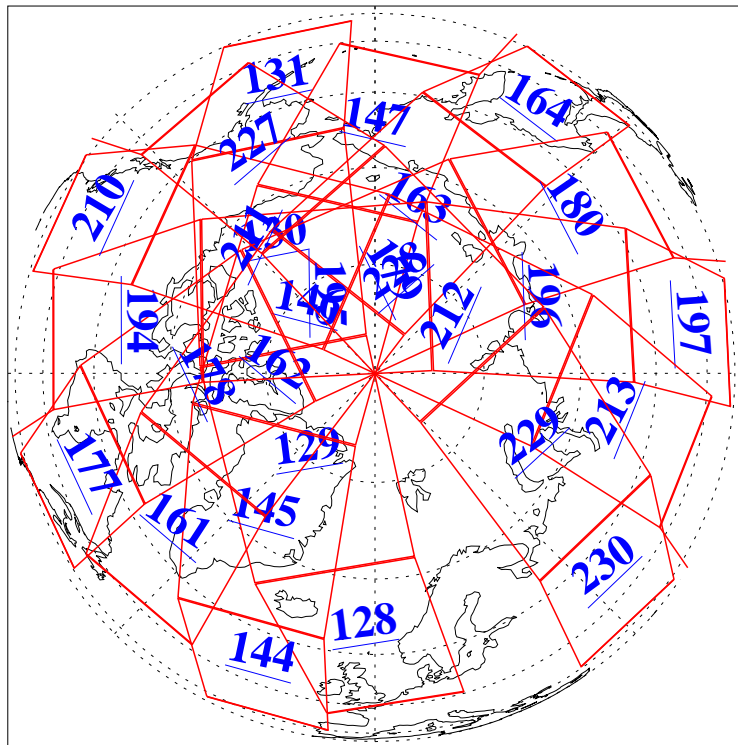

L1B Availability
AMSU Granules: 240
HSB Granules: 0
AIRS Granules: 240

6 Feb 2009
DoY 37
Aqua Day 2470
Granules: 1 to 120

Granules: 121 to 240

Legend: AMSU Available, HSB Available, AIRS Available

L1B Availability
AMSU Granules: 240
HSB Granules: 0
AIRS Granules: 240

6 Feb 2009
DoY 37
Aqua Day 2470
Ascending Granules

Descending Granules

Legend: AMSU Available, HSB Available, AIRS Available

L1B Availability
 AMSU Granules: 240
 HSB Granules: 0
 AIRS Granules: 240

6 Feb 2009
 DoY 37
 Aqua Day 2470

Northern Hemisphere Granules

Southern Hemisphere Granules

Legend: AMSU Available, HSB Available, AIRS Available