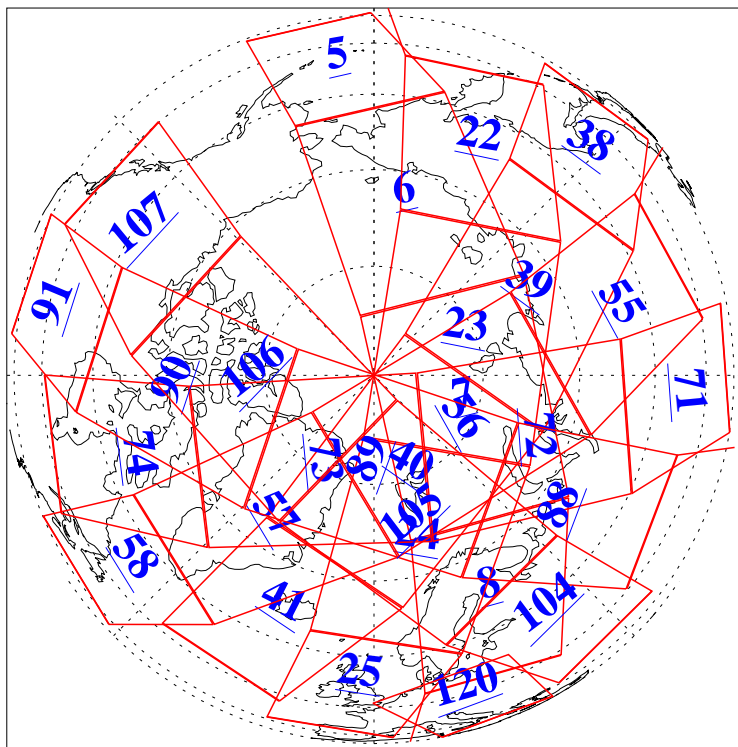

L1B Availability
AMSU Granules: 240
HSB Granules: 0
AIRS Granules: 236

5 Feb 2009
DoY 36
Aqua Day 2469
Granules: 1 to 120

Granules: 121 to 240

Legend: AMSU Available, HSB Available, AIRS Available

L1B Availability
AMSU Granules: 240
HSB Granules: 0
AIRS Granules: 236

5 Feb 2009
DoY 36
Aqua Day 2469

Ascending Granules

Descending Granules

Legend: AMSU Available, HSB Available, AIRS Available

L1B Availability
 AMSU Granules: 240
 HSB Granules: 0
 AIRS Granules: 236

5 Feb 2009
 DoY 36
 Aqua Day 2469

Northern Hemisphere Granules

Southern Hemisphere Granules

Legend: AMSU Available, HSB Available, AIRS Available