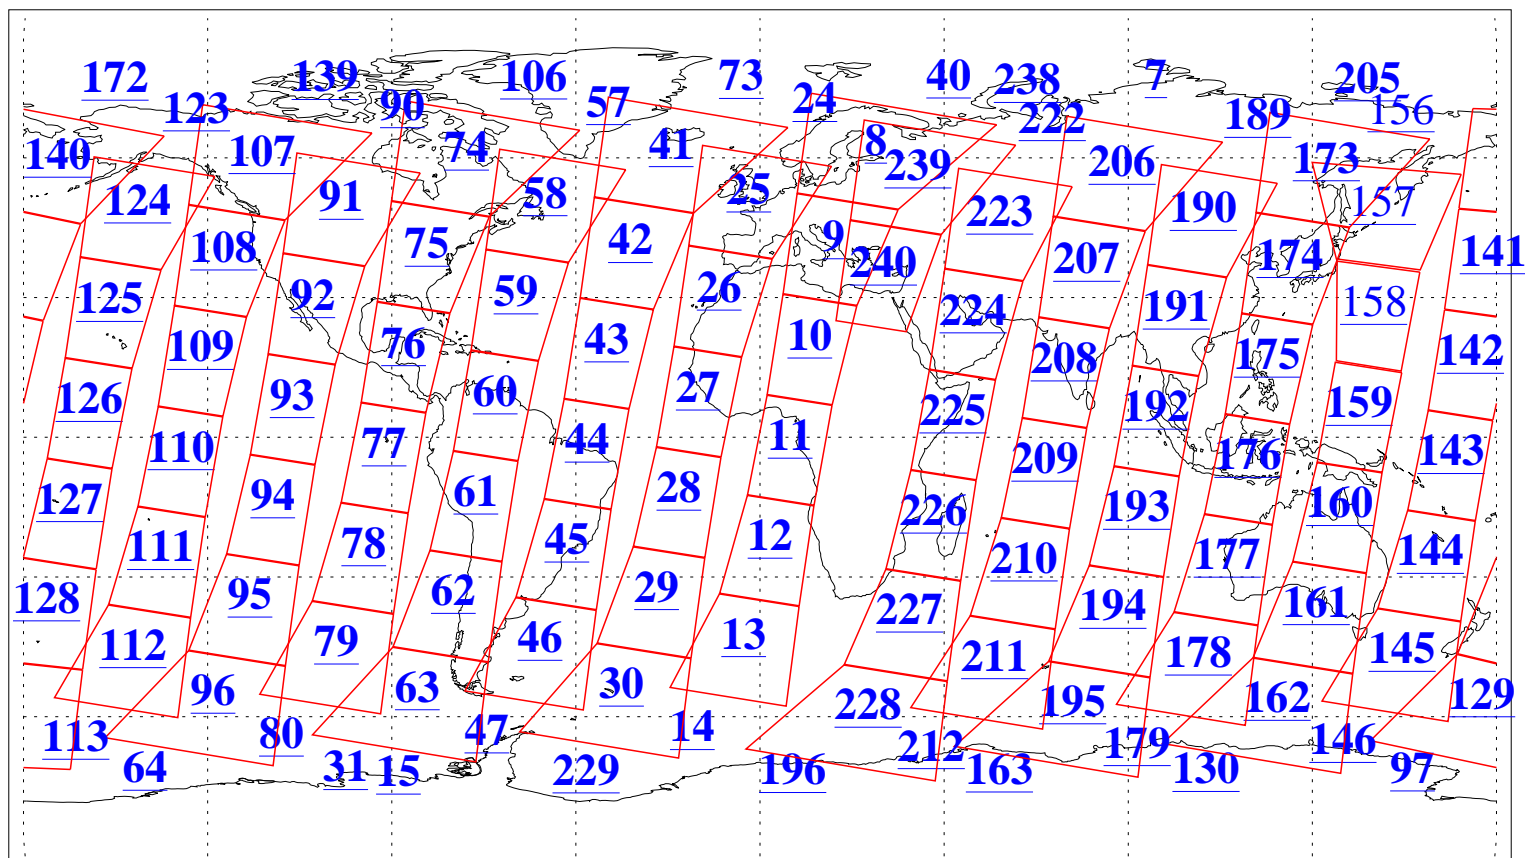

L1B Availability
AMSU Granules: 240
HSB Granules: 0
AIRS Granules: 236

5 Feb 2009
DoY 36
Aqua Day 2469
Granules: 1 to 120

Granules: 121 to 240

Legend: AMSU Available, HSB Available, AIRS Available

L1B Availability
AMSU Granules: 240
HSB Granules: 0
AIRS Granules: 236

5 Feb 2009
DoY 36
Aqua Day 2469

Ascending Granules

Descending Granules

Legend: AMSU Available, HSB Available, AIRS Available

L1B Availability
 AMSU Granules: 240
 HSB Granules: 0
 AIRS Granules: 236

5 Feb 2009
 DoY 36
 Aqua Day 2469

Northern Hemisphere Granules

Southern Hemisphere Granules

Legend: AMSU Available, HSB Available, AIRS Available