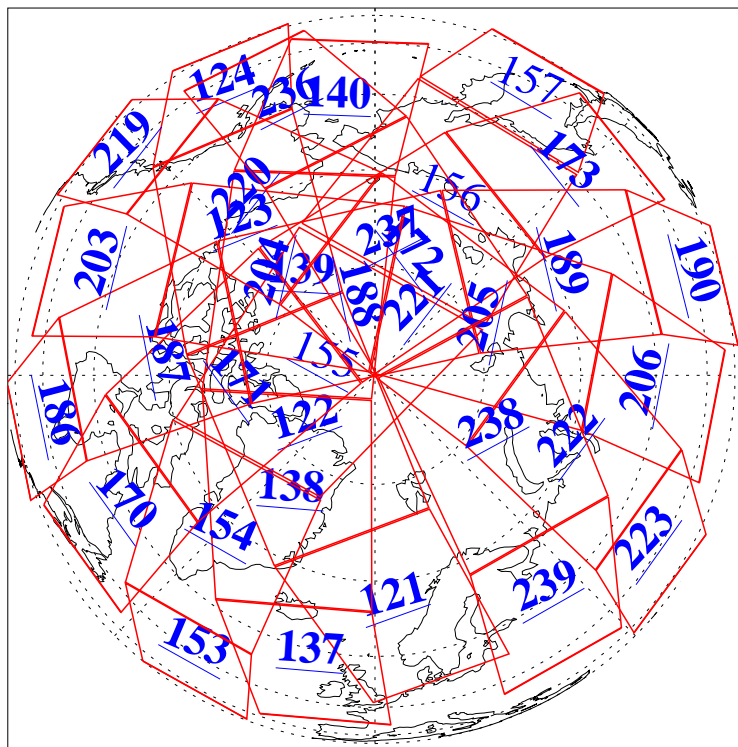

L1B Availability
AMSU Granules: 240
HSB Granules: 0
AIRS Granules: 236

5 Feb 2009
DoY 36
Aqua Day 2469
Granules: 1 to 120

Granules: 121 to 240

Legend: AMSU Available, HSB Available, AIRS Available

L1B Availability
AMSU Granules: 240
HSB Granules: 0
AIRS Granules: 236

5 Feb 2009
DoY 36
Aqua Day 2469

Ascending Granules

Descending Granules

Legend: AMSU Available, HSB Available, AIRS Available

L1B Availability
 AMSU Granules: 240
 HSB Granules: 0
 AIRS Granules: 236

5 Feb 2009
 DoY 36
 Aqua Day 2469

Northern Hemisphere Granules

Southern Hemisphere Granules

Legend: AMSU Available, HSB Available, AIRS Available