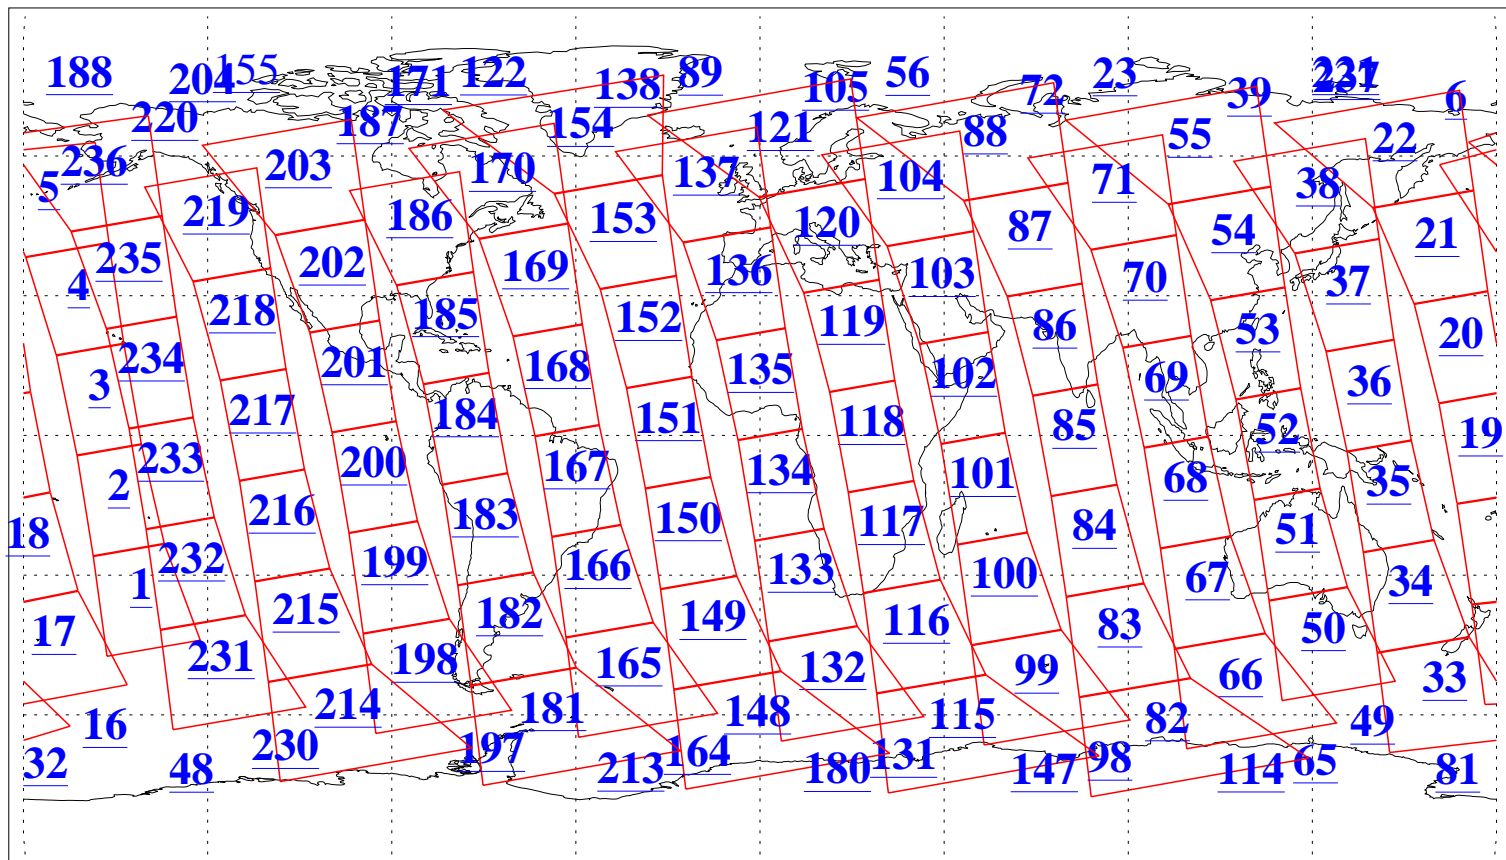

L1B Availability
AMSU Granules: 240
HSB Granules: 0
AIRS Granules: 236

5 Feb 2009
DoY 36
Aqua Day 2469
Granules: 1 to 120

Granules: 121 to 240

Legend: AMSU Available, HSB Available, AIRS Available

L1B Availability
AMSU Granules: 240
HSB Granules: 0
AIRS Granules: 236

5 Feb 2009
DoY 36
Aqua Day 2469

Ascending Granules

Descending Granules

Legend: AMSU Available, HSB Available, AIRS Available

L1B Availability
 AMSU Granules: 240
 HSB Granules: 0
 AIRS Granules: 236

5 Feb 2009
 DoY 36
 Aqua Day 2469

Northern Hemisphere Granules

Southern Hemisphere Granules

Legend: AMSU Available, HSB Available, AIRS Available