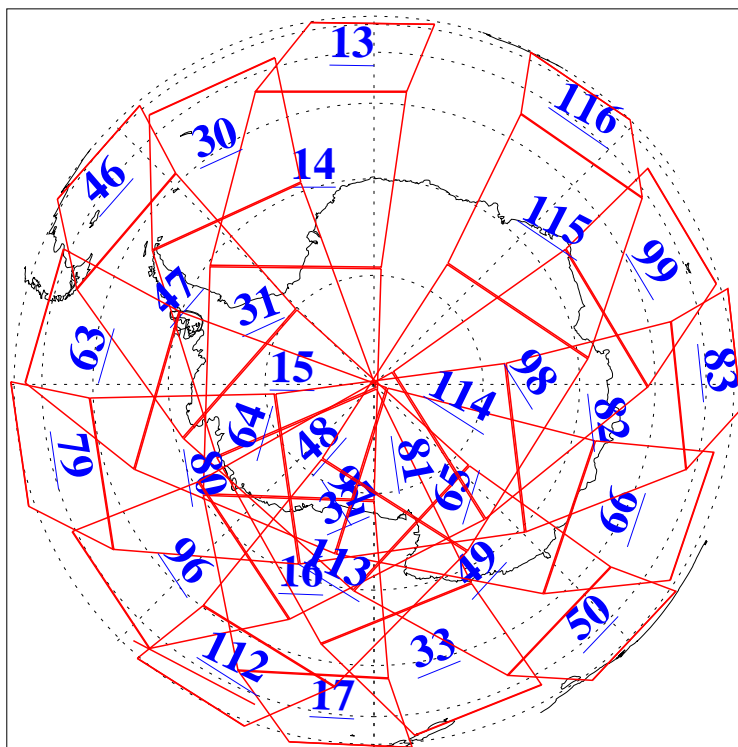

L1B Availability
AMSU Granules: 240
HSB Granules: 0
AIRS Granules: 236

5 Feb 2009
DoY 36
Aqua Day 2469
Granules: 1 to 120

Granules: 121 to 240

Legend: AMSU Available, HSB Available, AIRS Available

L1B Availability
AMSU Granules: 240
HSB Granules: 0
AIRS Granules: 236

5 Feb 2009
DoY 36
Aqua Day 2469

Ascending Granules

Descending Granules

Legend: AMSU Available, HSB Available, AIRS Available

L1B Availability
 AMSU Granules: 240
 HSB Granules: 0
 AIRS Granules: 236

5 Feb 2009
 DoY 36
 Aqua Day 2469

Northern Hemisphere Granules

Southern Hemisphere Granules

Legend: AMSU Available, HSB Available, AIRS Available