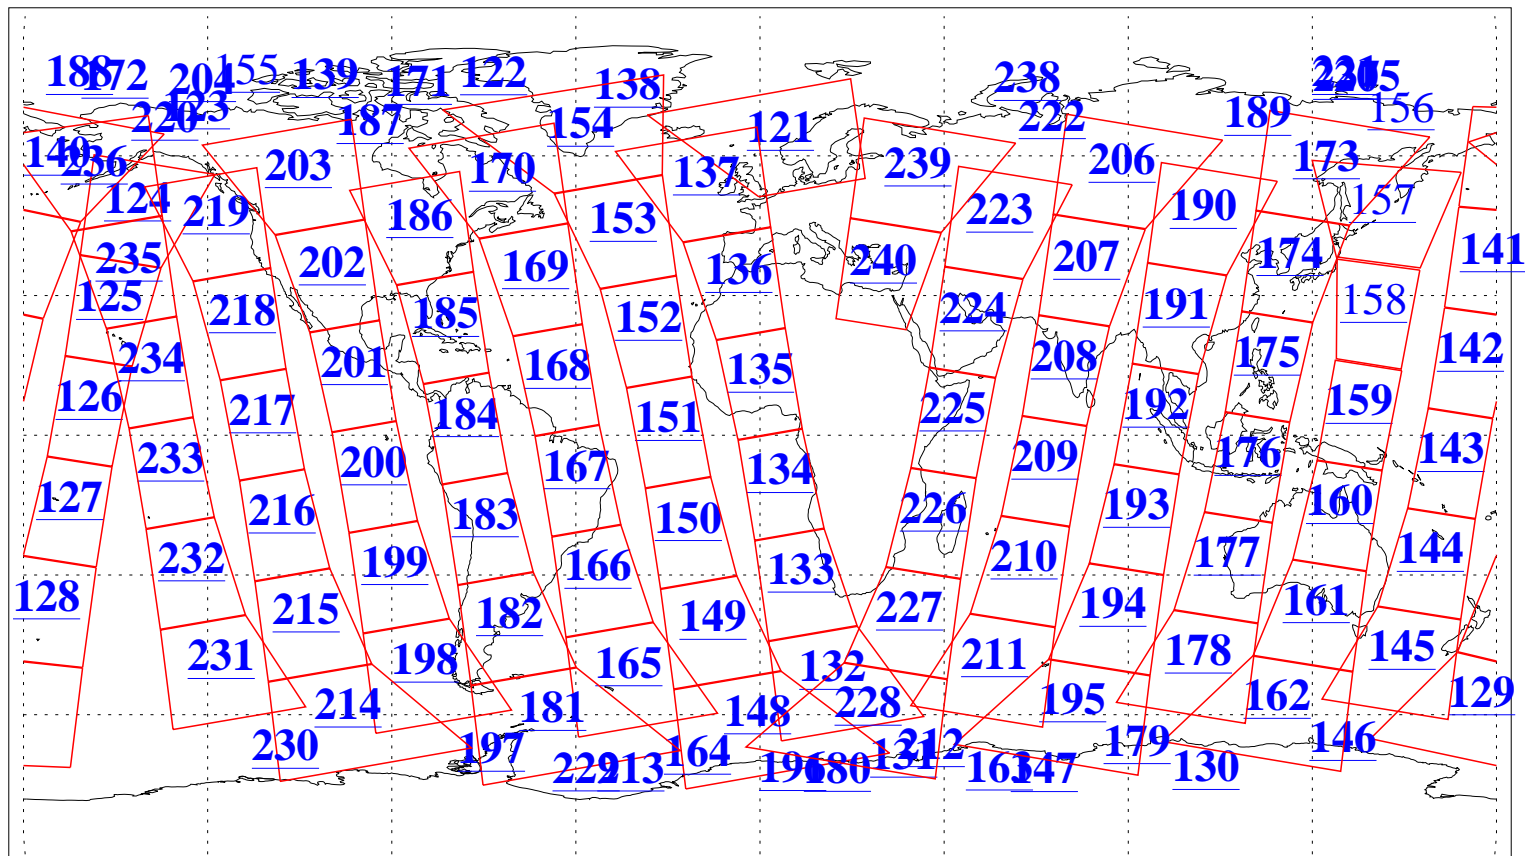

L1B Availability
AMSU Granules: 240
HSB Granules: 0
AIRS Granules: 236

5 Feb 2009
DoY 36
Aqua Day 2469
Granules: 1 to 120

Granules: 121 to 240

Legend: AMSU Available, HSB Available, AIRS Available

L1B Availability
AMSU Granules: 240
HSB Granules: 0
AIRS Granules: 236

5 Feb 2009
DoY 36
Aqua Day 2469

Ascending Granules

Descending Granules

Legend: AMSU Available, HSB Available, AIRS Available

L1B Availability
 AMSU Granules: 240
 HSB Granules: 0
 AIRS Granules: 236

5 Feb 2009
 DoY 36
 Aqua Day 2469

Northern Hemisphere Granules

Southern Hemisphere Granules

Legend: AMSU Available, HSB Available, AIRS Available