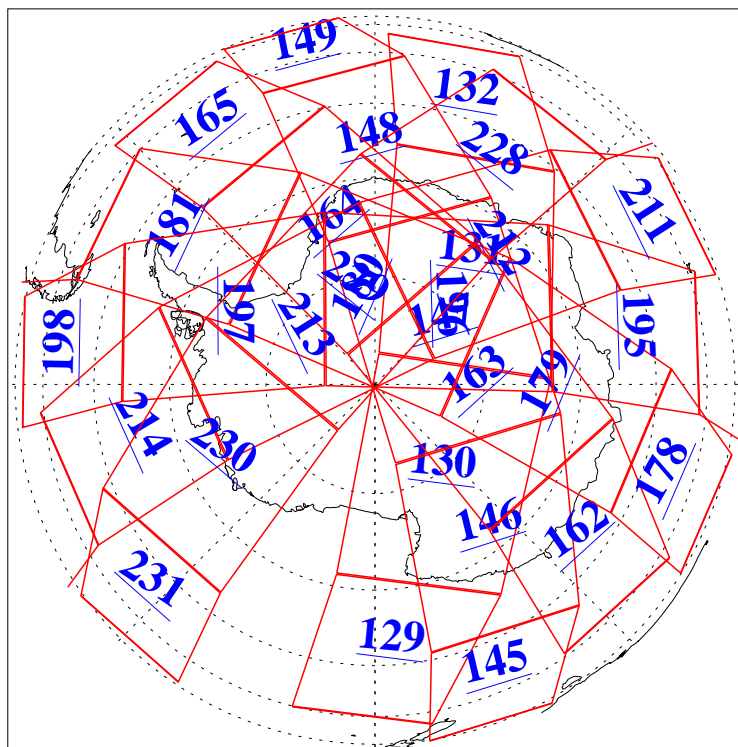

5 Feb 2009
DoY 36
Aqua Day 2469

Ascending Granules

Descending Granules

Legend: AMSU Available, HSB Available, AIRS Available

L1B Availability
 AMSU Granules: 240
 HSB Granules: 0
 AIRS Granules: 236

5 Feb 2009
 DoY 36
 Aqua Day 2469

Northern Hemisphere Granules

Southern Hemisphere Granules

Legend: AMSU Available, HSB Available, AIRS Available