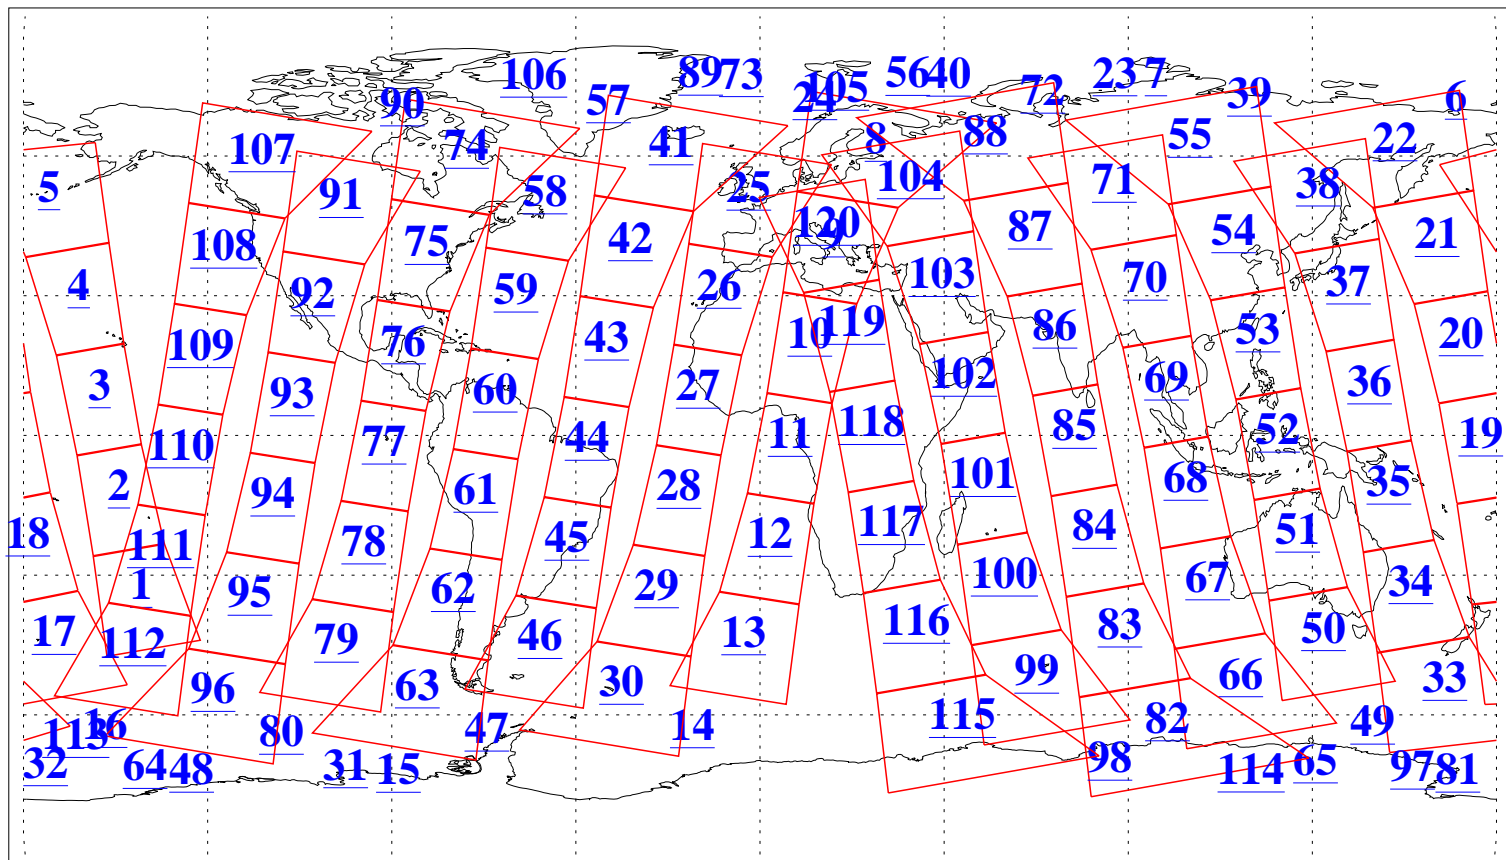

L1B Availability
AMSU Granules: 240
HSB Granules: 0
AIRS Granules: 236

5 Feb 2009
DoY 36
Aqua Day 2469
Granules: 1 to 120

Granules: 121 to 240

Legend: AMSU Available, HSB Available, AIRS Available

L1B Availability
AMSU Granules: 240
HSB Granules: 0
AIRS Granules: 236

5 Feb 2009
DoY 36
Aqua Day 2469

Ascending Granules

Descending Granules

Legend: AMSU Available, HSB Available, AIRS Available

L1B Availability
 AMSU Granules: 240
 HSB Granules: 0
 AIRS Granules: 236

5 Feb 2009
 DoY 36
 Aqua Day 2469

Northern Hemisphere Granules

Southern Hemisphere Granules

Legend: AMSU Available, HSB Available, AIRS Available