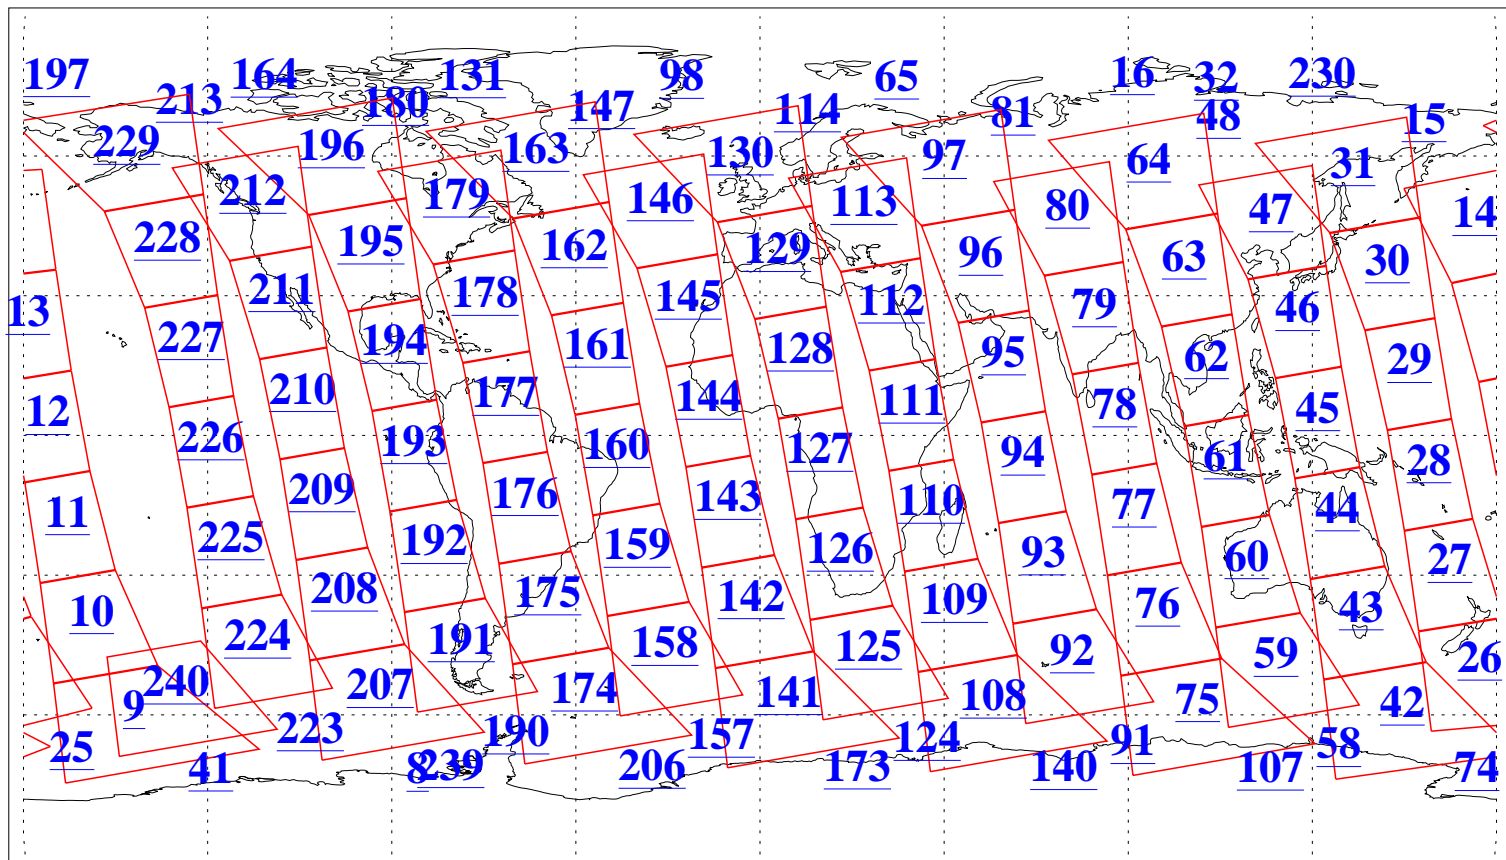

L1B Availability
AMSU Granules: 240
HSB Granules: 0
AIRS Granules: 240

4 Feb 2009
DoY 35
Aqua Day 2468
Granules: 1 to 120

Granules: 121 to 240

Legend: AMSU Available, HSB Available, AIRS Available

L1B Availability
AMSU Granules: 240
HSB Granules: 0
AIRS Granules: 240

4 Feb 2009
DoY 35
Aqua Day 2468

Ascending Granules

Descending Granules

Legend: AMSU Available, HSB Available, AIRS Available