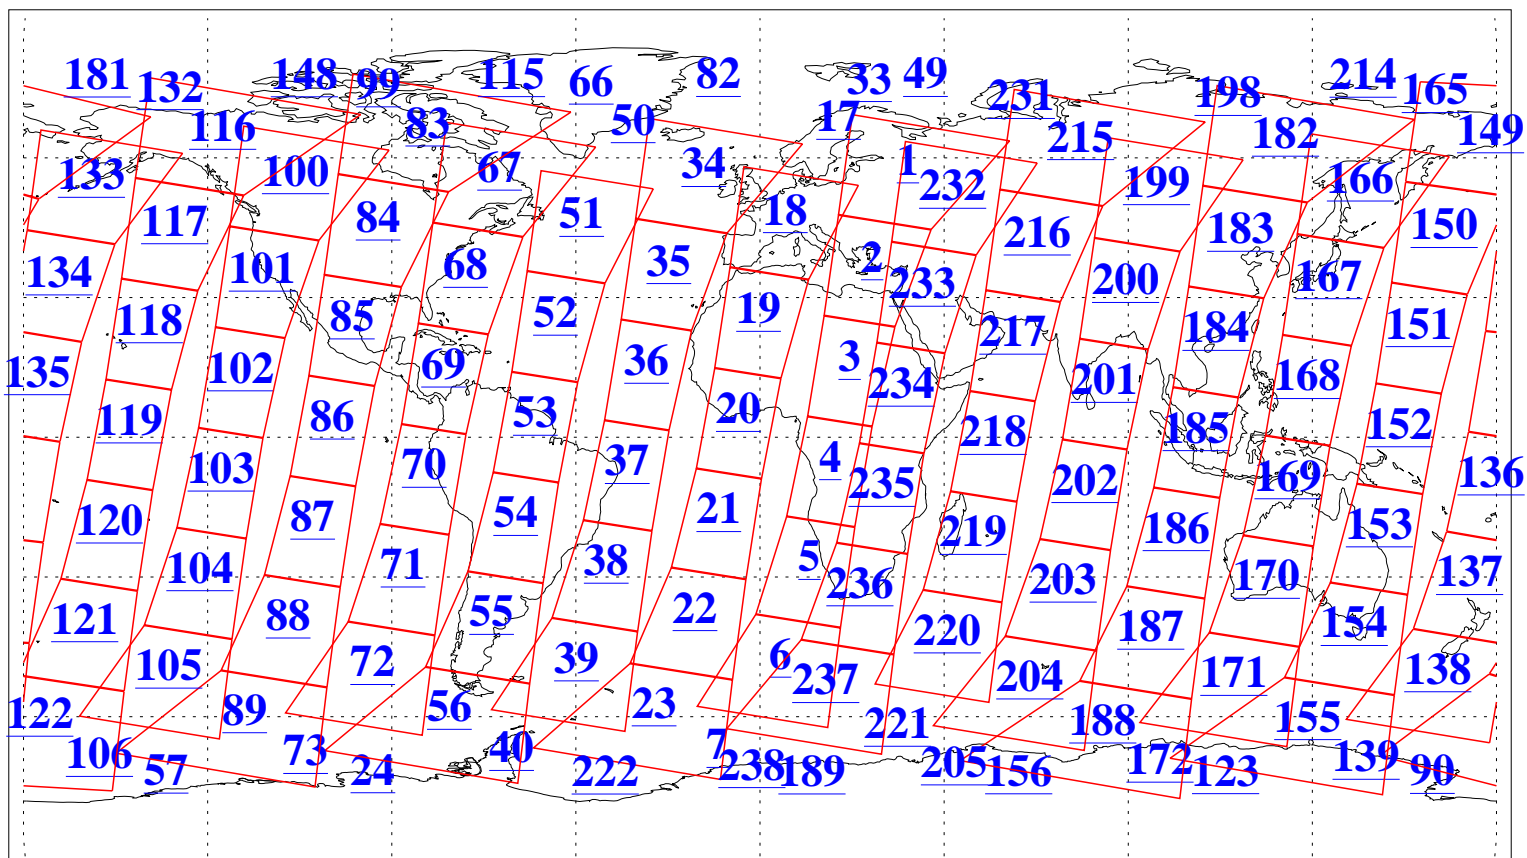

L1B Availability
AMSU Granules: 240
HSB Granules: 0
AIRS Granules: 240

4 Feb 2009
DoY 35
Aqua Day 2468
Granules: 1 to 120

Granules: 121 to 240

Legend: AMSU Available, HSB Available, AIRS Available

L1B Availability
AMSU Granules: 240
HSB Granules: 0
AIRS Granules: 240

4 Feb 2009
DoY 35
Aqua Day 2468

Ascending Granules

Descending Granules

Legend: AMSU Available, HSB Available, AIRS Available