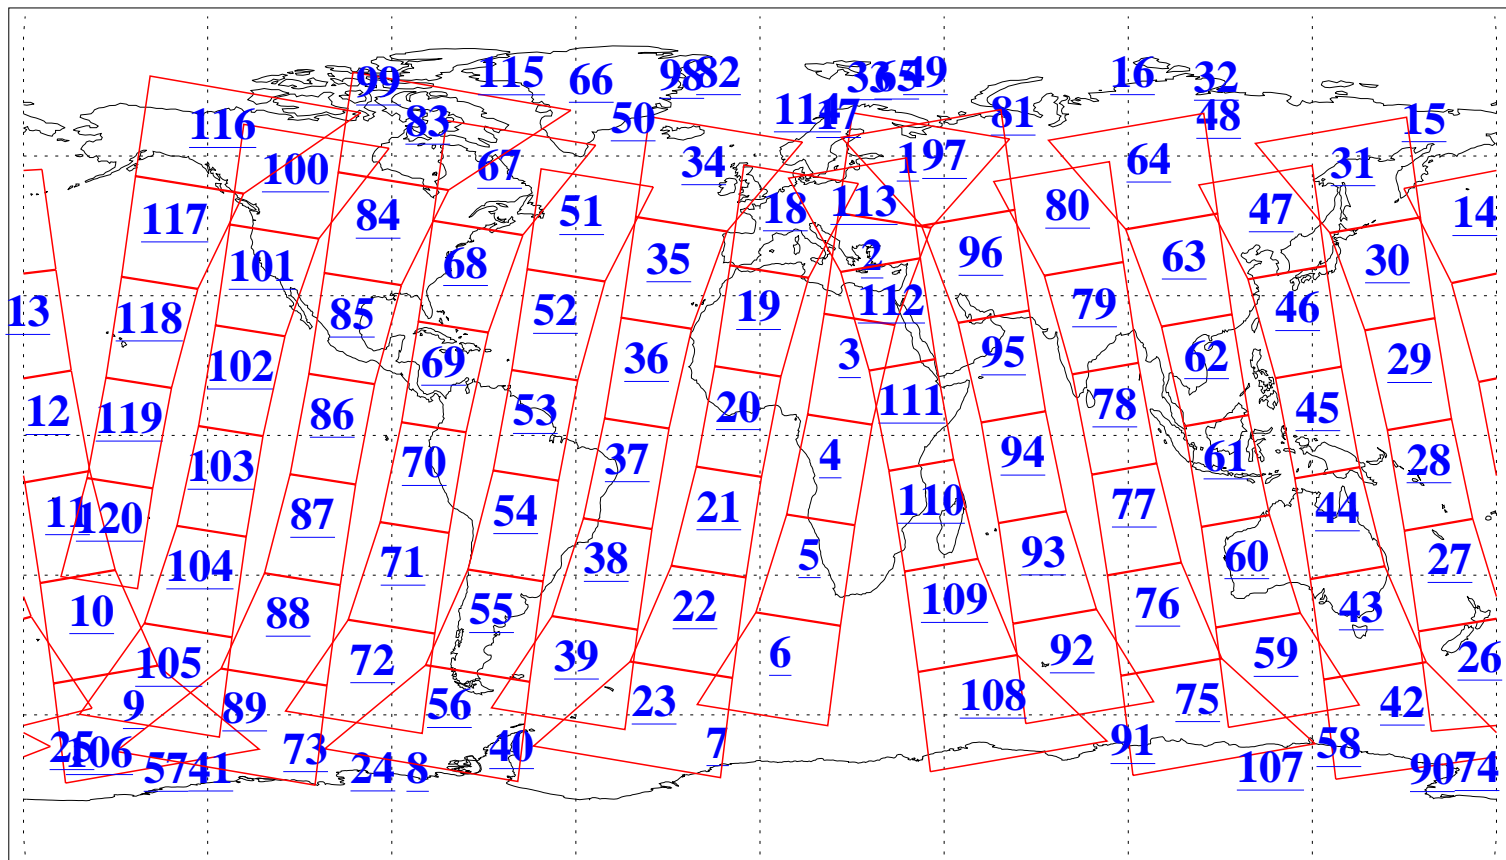

L1B Availability
AMSU Granules: 240
HSB Granules: 0
AIRS Granules: 240

4 Feb 2009
DoY 35
Aqua Day 2468
Granules: 1 to 120

Granules: 121 to 240

Legend: AMSU Available, HSB Available, AIRS Available

L1B Availability
AMSU Granules: 240
HSB Granules: 0
AIRS Granules: 240

4 Feb 2009
DoY 35
Aqua Day 2468

Ascending Granules

Descending Granules

Legend: AMSU Available, HSB Available, AIRS Available