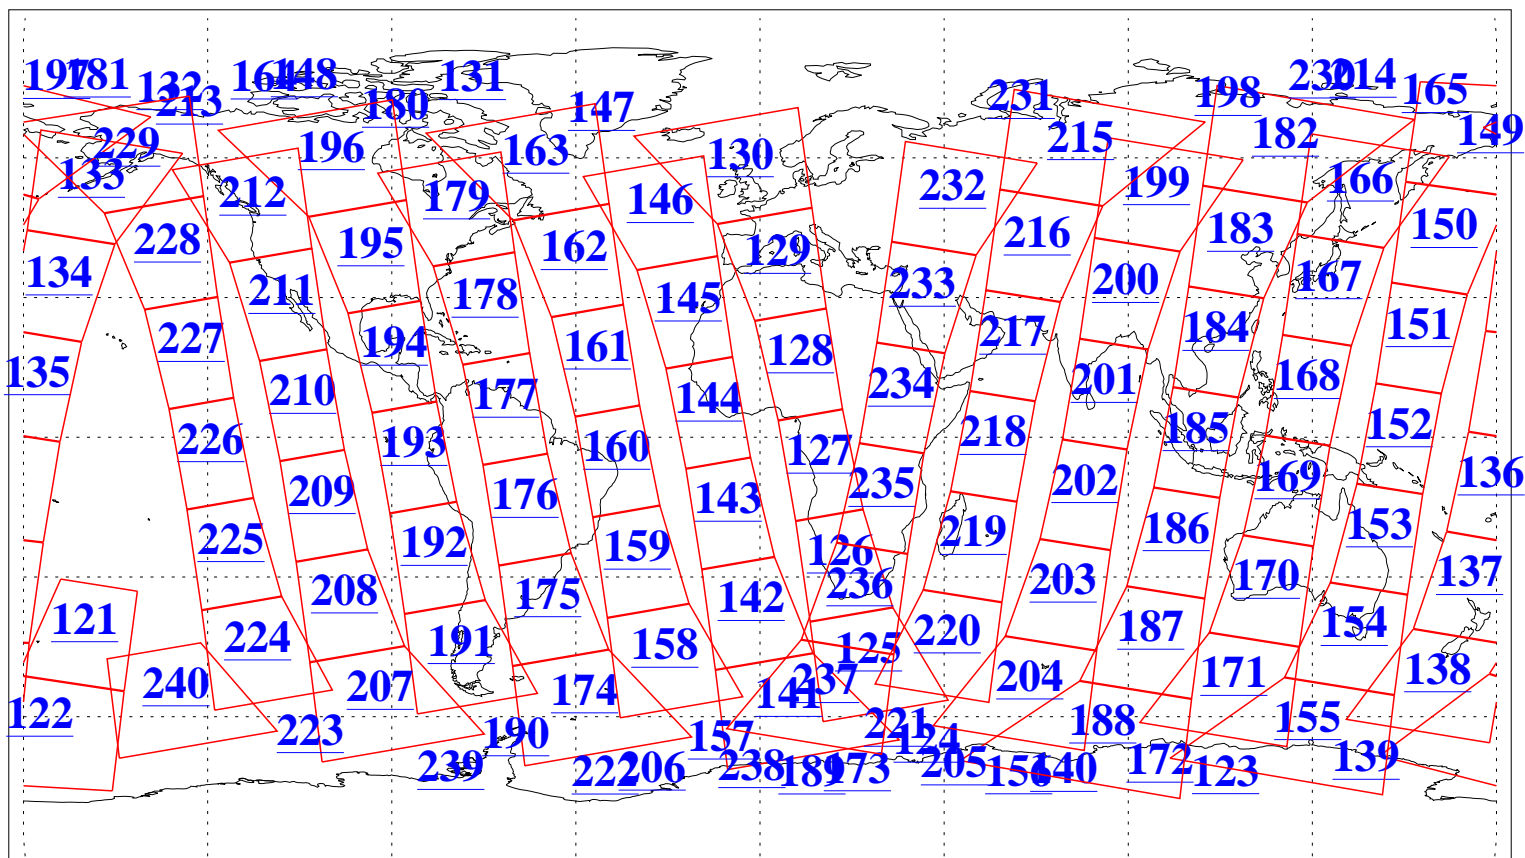

L1B Availability
AMSU Granules: 240
HSB Granules: 0
AIRS Granules: 240

4 Feb 2009
DoY 35
Aqua Day 2468
Granules: 1 to 120

Granules: 121 to 240

Legend: AMSU Available, HSB Available, AIRS Available

L1B Availability
AMSU Granules: 240
HSB Granules: 0
AIRS Granules: 240

4 Feb 2009
DoY 35
Aqua Day 2468

Ascending Granules

Descending Granules

Legend: AMSU Available, HSB Available, AIRS Available