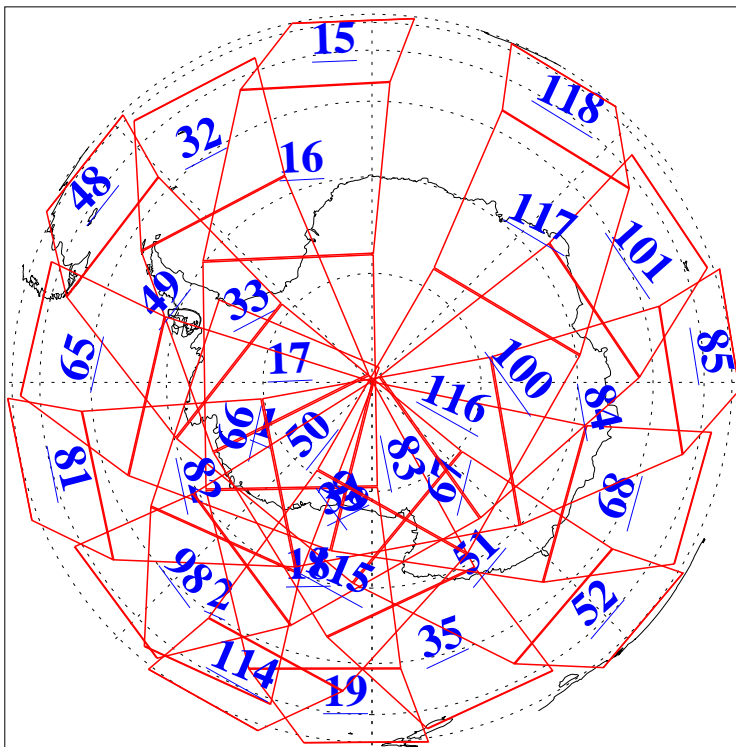

L1B Availability
AMSU Granules: 240
HSB Granules: 0
AIRS Granules: 240

3 Feb 2009
DoY 34
Aqua Day 2467
Granules: 1 to 120

Granules: 121 to 240

Legend: AMSU Available, HSB Available, AIRS Available

L1B Availability
AMSU Granules: 240
HSB Granules: 0
AIRS Granules: 240

3 Feb 2009
DoY 34
Aqua Day 2467

Ascending Granules

Descending Granules

Legend: AMSU Available, HSB Available, AIRS Available

L1B Availability
 AMSU Granules: 240
 HSB Granules: 0
 AIRS Granules: 240

3 Feb 2009
 DoY 34
 Aqua Day 2467

Northern Hemisphere Granules

Southern Hemisphere Granules

Legend: AMSU Available, HSB Available, AIRS Available