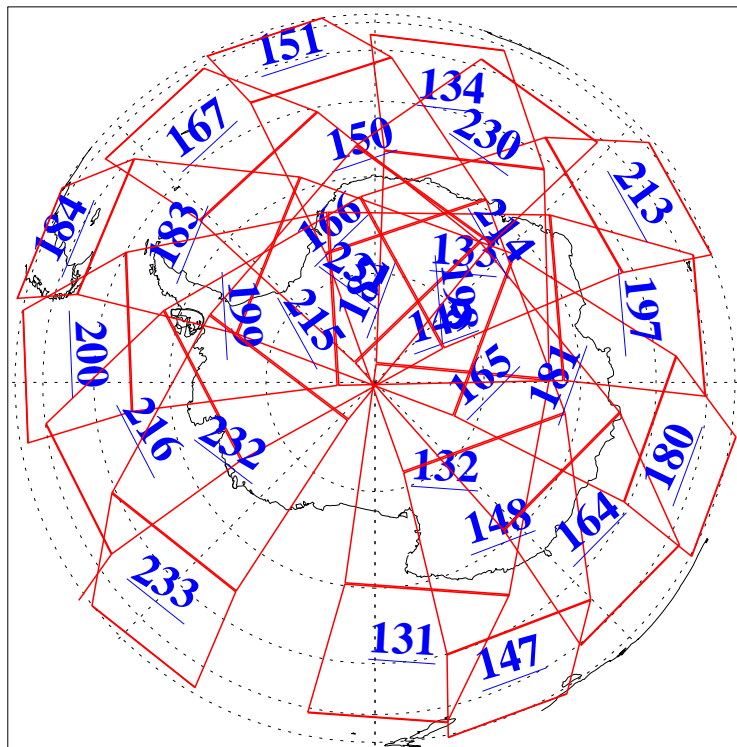

L1B Availability
AMSU Granules: 240
HSB Granules: 0
AIRS Granules: 240

3 Feb 2009
DoY 34
Aqua Day 2467
Granules: 1 to 120

Granules: 121 to 240

Legend: AMSU Available, HSB Available, AIRS Available

L1B Availability
AMSU Granules: 240
HSB Granules: 0
AIRS Granules: 240

3 Feb 2009
DoY 34
Aqua Day 2467

Ascending Granules

Descending Granules

Legend: AMSU Available, HSB Available, AIRS Available

L1B Availability
 AMSU Granules: 240
 HSB Granules: 0
 AIRS Granules: 240

3 Feb 2009
 DoY 34
 Aqua Day 2467

Northern Hemisphere Granules

Southern Hemisphere Granules

Legend: AMSU Available, HSB Available, AIRS Available