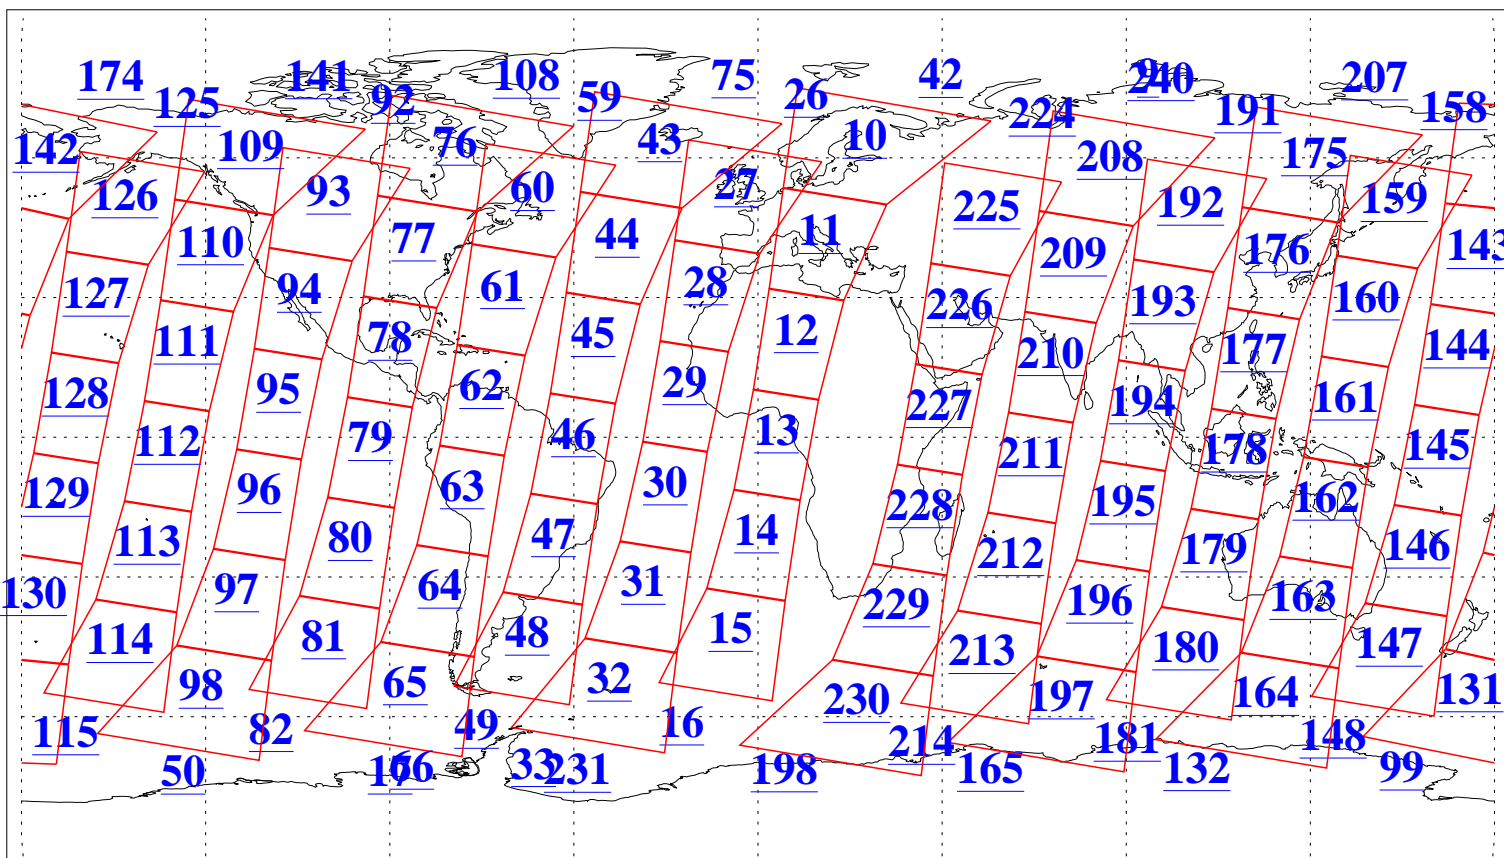

L1B Availability
AMSU Granules: 240
HSB Granules: 0
AIRS Granules: 240

3 Feb 2009
DoY 34
Aqua Day 2467
Granules: 1 to 120

Granules: 121 to 240

Legend: AMSU Available, HSB Available, AIRS Available

L1B Availability
AMSU Granules: 240
HSB Granules: 0
AIRS Granules: 240

3 Feb 2009
DoY 34
Aqua Day 2467

Ascending Granules

Descending Granules

Legend: AMSU Available, HSB Available, AIRS Available

L1B Availability
 AMSU Granules: 240
 HSB Granules: 0
 AIRS Granules: 240

3 Feb 2009
 DoY 34
 Aqua Day 2467

Northern Hemisphere Granules

Southern Hemisphere Granules

Legend: AMSU Available, HSB Available, AIRS Available