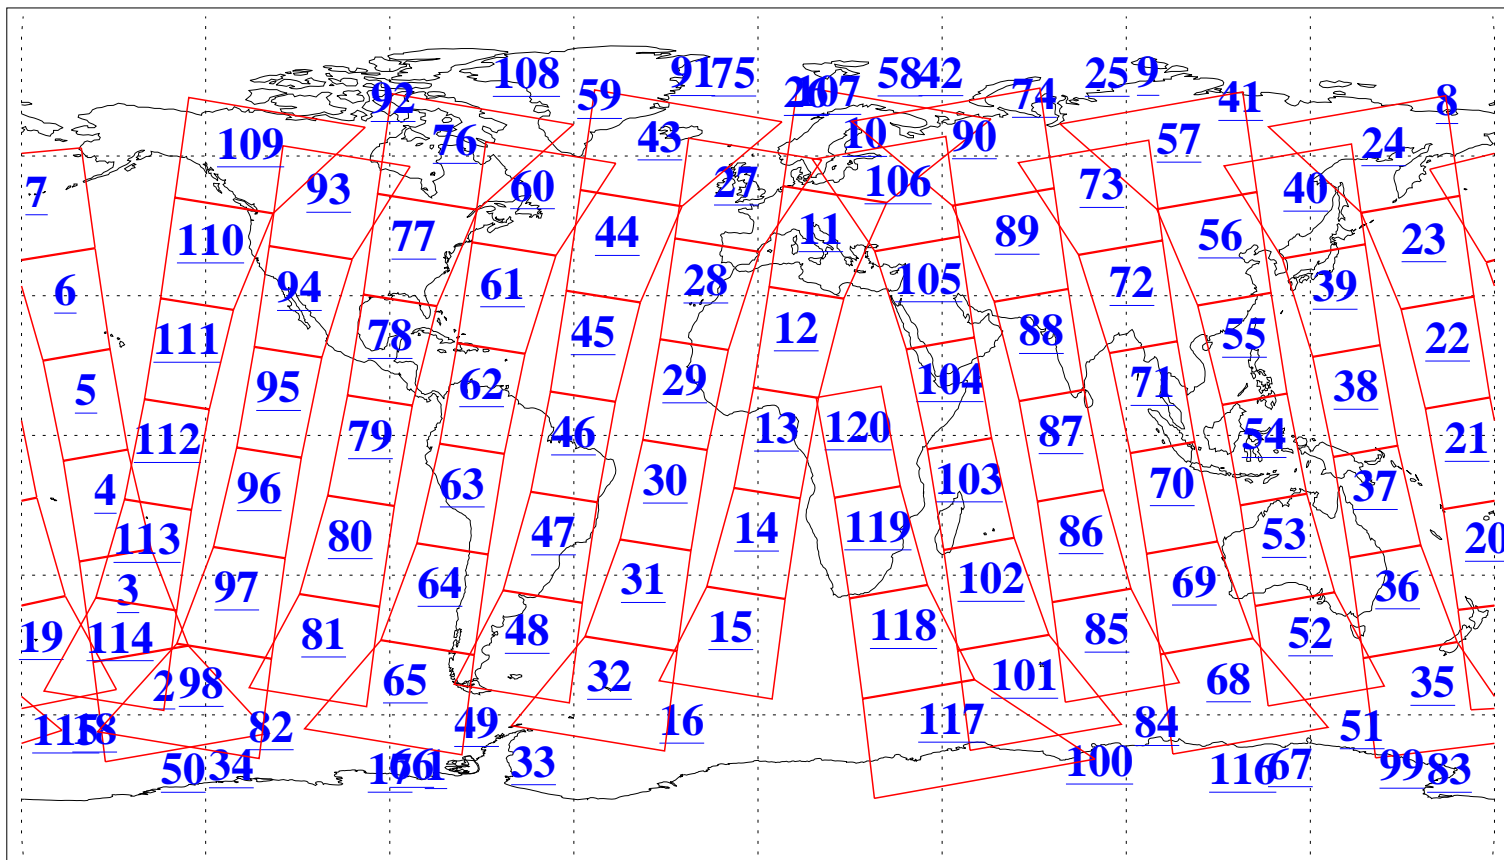

L1B Availability
AMSU Granules: 240
HSB Granules: 0
AIRS Granules: 240

3 Feb 2009
DoY 34
Aqua Day 2467
Granules: 1 to 120

Granules: 121 to 240

Legend: AMSU Available, HSB Available, AIRS Available

L1B Availability
AMSU Granules: 240
HSB Granules: 0
AIRS Granules: 240

3 Feb 2009
DoY 34
Aqua Day 2467

Ascending Granules

Descending Granules

Legend: AMSU Available, HSB Available, AIRS Available

L1B Availability
 AMSU Granules: 240
 HSB Granules: 0
 AIRS Granules: 240

3 Feb 2009
 DoY 34
 Aqua Day 2467

Northern Hemisphere Granules

Southern Hemisphere Granules

Legend: AMSU Available, HSB Available, AIRS Available