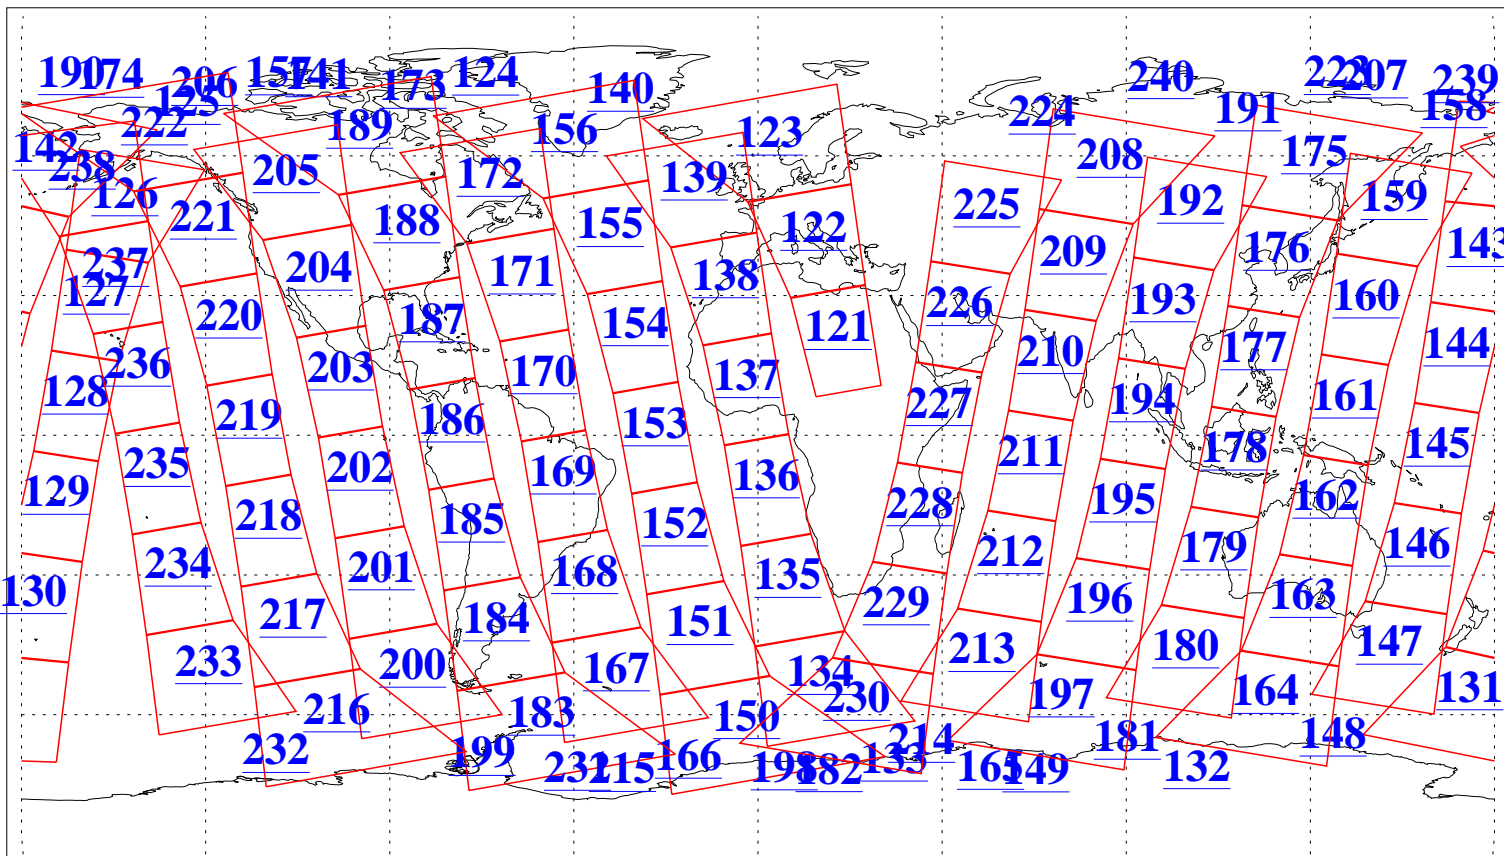

L1B Availability
AMSU Granules: 240
HSB Granules: 0
AIRS Granules: 240

3 Feb 2009
DoY 34
Aqua Day 2467
Granules: 1 to 120

Granules: 121 to 240

Legend: AMSU Available, HSB Available, AIRS Available

L1B Availability
AMSU Granules: 240
HSB Granules: 0
AIRS Granules: 240

3 Feb 2009
DoY 34
Aqua Day 2467

Ascending Granules

Descending Granules

Legend: AMSU Available, HSB Available, AIRS Available

L1B Availability
 AMSU Granules: 240
 HSB Granules: 0
 AIRS Granules: 240

3 Feb 2009
 DoY 34
 Aqua Day 2467

Northern Hemisphere Granules

Southern Hemisphere Granules

Legend: AMSU Available, HSB Available, AIRS Available