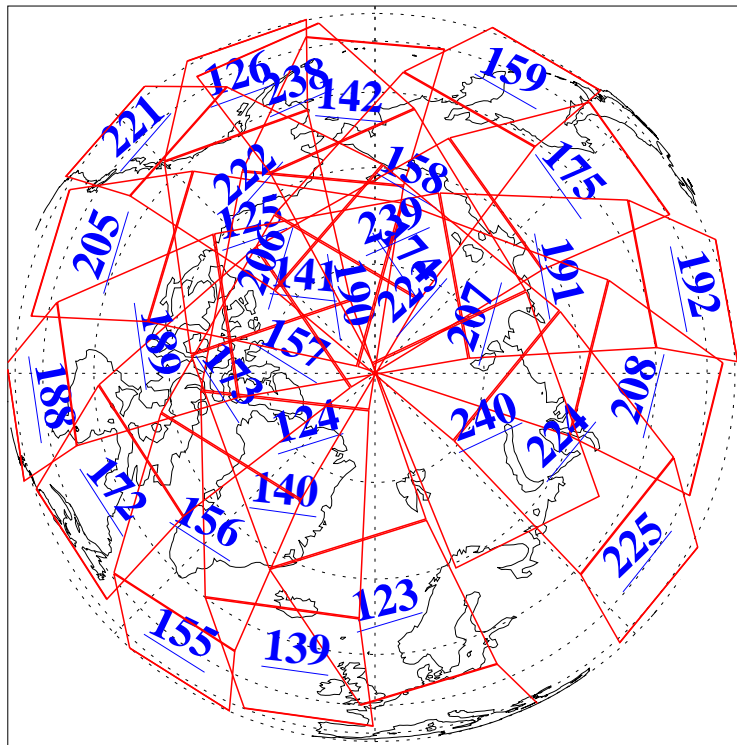

L1B Availability
AMSU Granules: 240
HSB Granules: 0
AIRS Granules: 240

3 Feb 2009
DoY 34
Aqua Day 2467
Granules: 1 to 120

Granules: 121 to 240

Legend: AMSU Available, HSB Available, AIRS Available

L1B Availability
AMSU Granules: 240
HSB Granules: 0
AIRS Granules: 240

3 Feb 2009
DoY 34
Aqua Day 2467

Ascending Granules

Descending Granules

Legend: AMSU Available, HSB Available, AIRS Available

L1B Availability
 AMSU Granules: 240
 HSB Granules: 0
 AIRS Granules: 240

3 Feb 2009
 DoY 34
 Aqua Day 2467

Northern Hemisphere Granules

Southern Hemisphere Granules

Legend: AMSU Available, HSB Available, AIRS Available