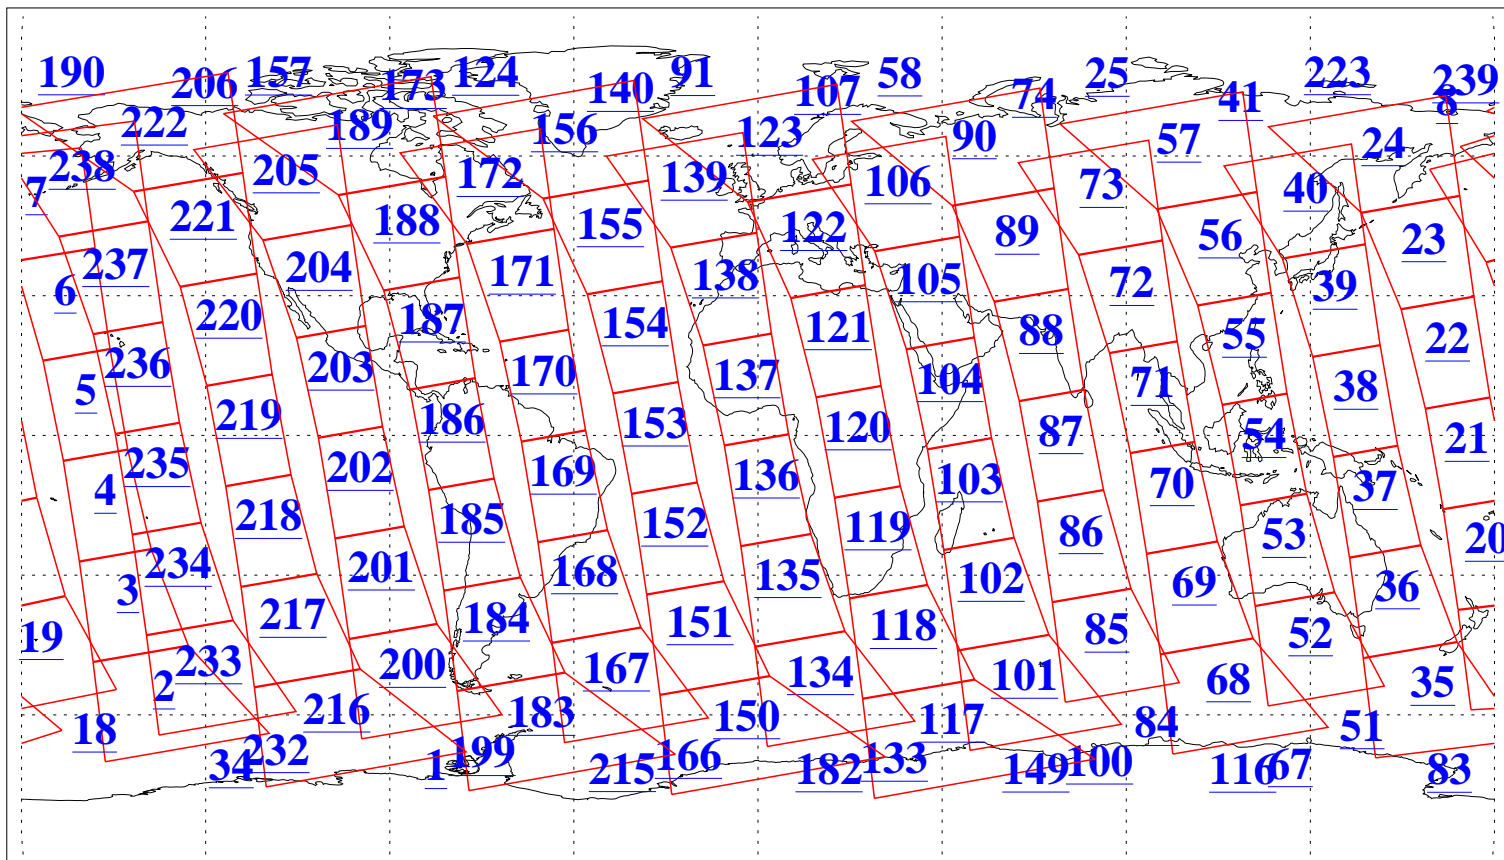

L1B Availability
AMSU Granules: 240
HSB Granules: 0
AIRS Granules: 240

3 Feb 2009
DoY 34
Aqua Day 2467
Granules: 1 to 120

Granules: 121 to 240

Legend: AMSU Available, HSB Available, AIRS Available

L1B Availability
AMSU Granules: 240
HSB Granules: 0
AIRS Granules: 240

3 Feb 2009
DoY 34
Aqua Day 2467

Ascending Granules

Descending Granules

Legend: AMSU Available, HSB Available, AIRS Available

L1B Availability
 AMSU Granules: 240
 HSB Granules: 0
 AIRS Granules: 240

3 Feb 2009
 DoY 34
 Aqua Day 2467

Northern Hemisphere Granules

Southern Hemisphere Granules

Legend: AMSU Available, HSB Available, AIRS Available