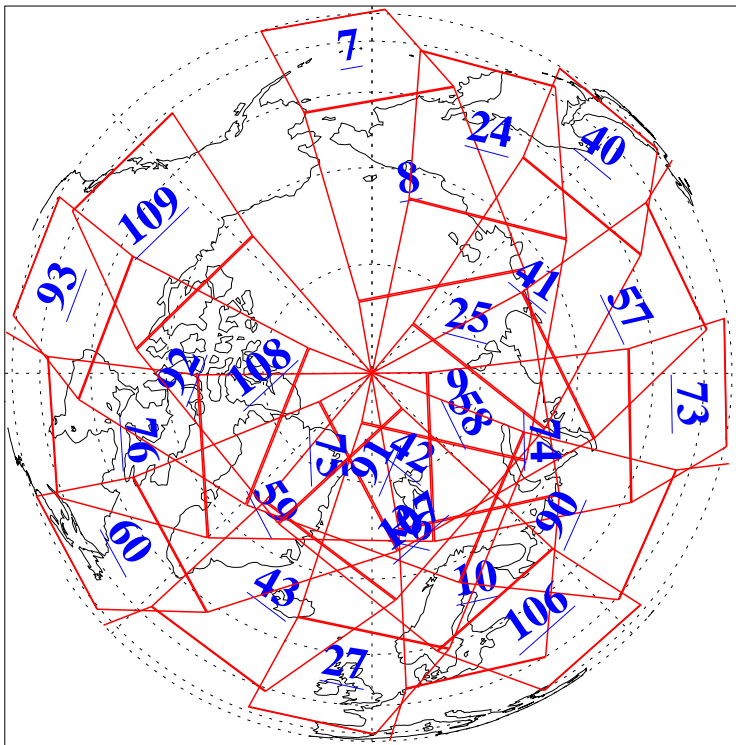

L1B Availability
AMSU Granules: 240
HSB Granules: 0
AIRS Granules: 240

3 Feb 2009
DoY 34
Aqua Day 2467
Granules: 1 to 120

Granules: 121 to 240

Legend: AMSU Available, HSB Available, AIRS Available

L1B Availability
AMSU Granules: 240
HSB Granules: 0
AIRS Granules: 240

3 Feb 2009
DoY 34
Aqua Day 2467

Ascending Granules

Descending Granules

Legend: AMSU Available, HSB Available, AIRS Available

L1B Availability
 AMSU Granules: 240
 HSB Granules: 0
 AIRS Granules: 240

3 Feb 2009
 DoY 34
 Aqua Day 2467

Northern Hemisphere Granules

Southern Hemisphere Granules

Legend: AMSU Available, HSB Available, AIRS Available