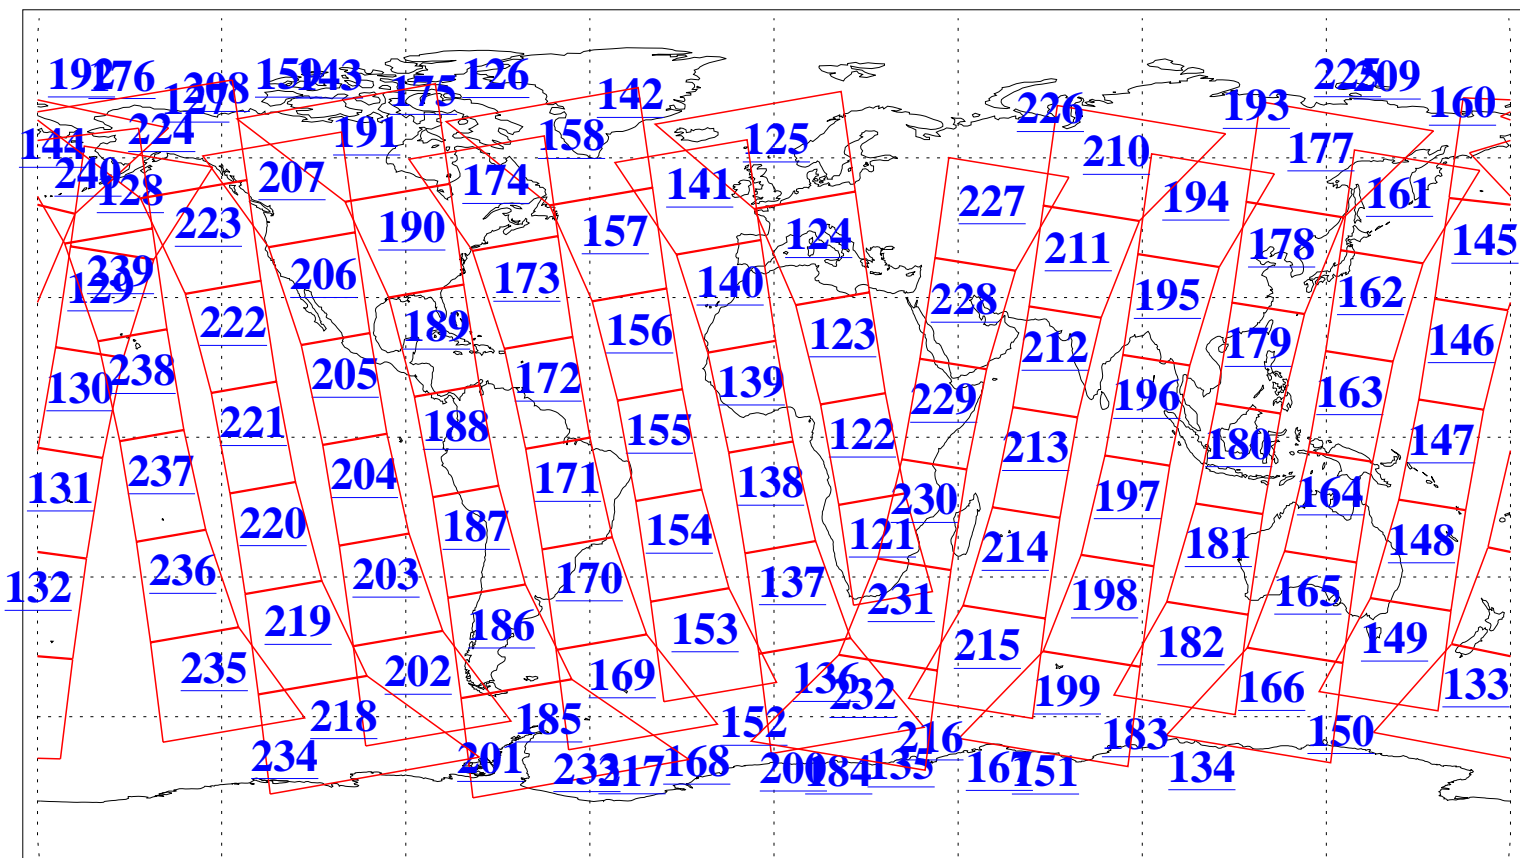

L1B Availability
AMSU Granules: 240
HSB Granules: 0
AIRS Granules: 240

1 Feb 2009
DoY 32
Aqua Day 2465
Granules: 1 to 120

Granules: 121 to 240

Legend: AMSU Available, HSB Available, AIRS Available

L1B Availability
AMSU Granules: 240
HSB Granules: 0
AIRS Granules: 240

1 Feb 2009
DoY 32
Aqua Day 2465

Ascending Granules

Descending Granules

Legend: AMSU Available, HSB Available, AIRS Available

L1B Availability
AMSU Granules: 240
HSB Granules: 0
AIRS Granules: 240

1 Feb 2009
DoY 32
Aqua Day 2465

Northern Hemisphere Granules

Southern Hemisphere Granules

Legend: AMSU Available, HSB Available, AIRS Available