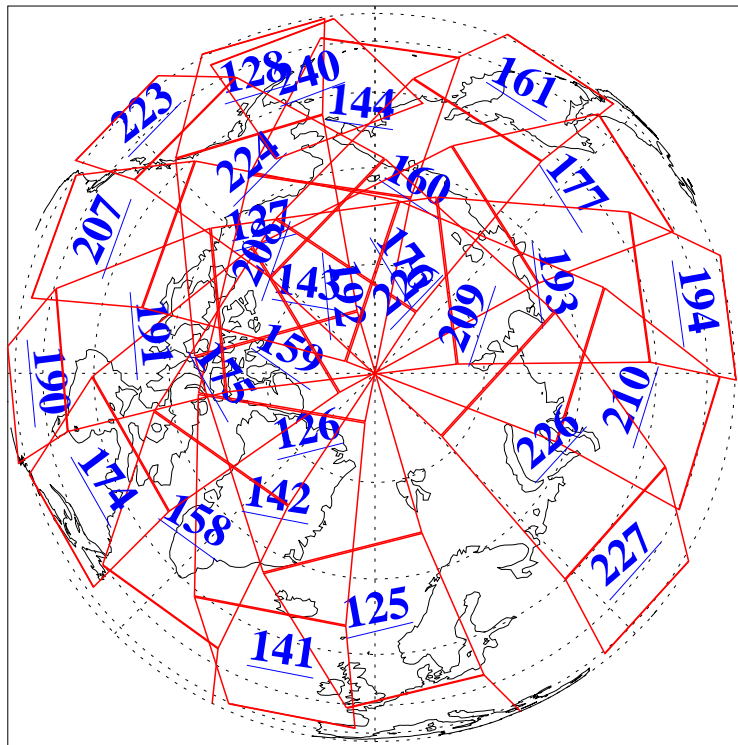

L1B Availability
AMSU Granules: 240
HSB Granules: 0
AIRS Granules: 240

1 Feb 2009
DoY 32
Aqua Day 2465
Granules: 1 to 120

Granules: 121 to 240

Legend: AMSU Available, HSB Available, AIRS Available

L1B Availability
AMSU Granules: 240
HSB Granules: 0
AIRS Granules: 240

1 Feb 2009
DoY 32
Aqua Day 2465

Ascending Granules

Descending Granules

Legend: AMSU Available, HSB Available, AIRS Available

L1B Availability
AMSU Granules: 240
HSB Granules: 0
AIRS Granules: 240

1 Feb 2009
DoY 32
Aqua Day 2465

Northern Hemisphere Granules

Southern Hemisphere Granules

Legend: AMSU Available, HSB Available, AIRS Available