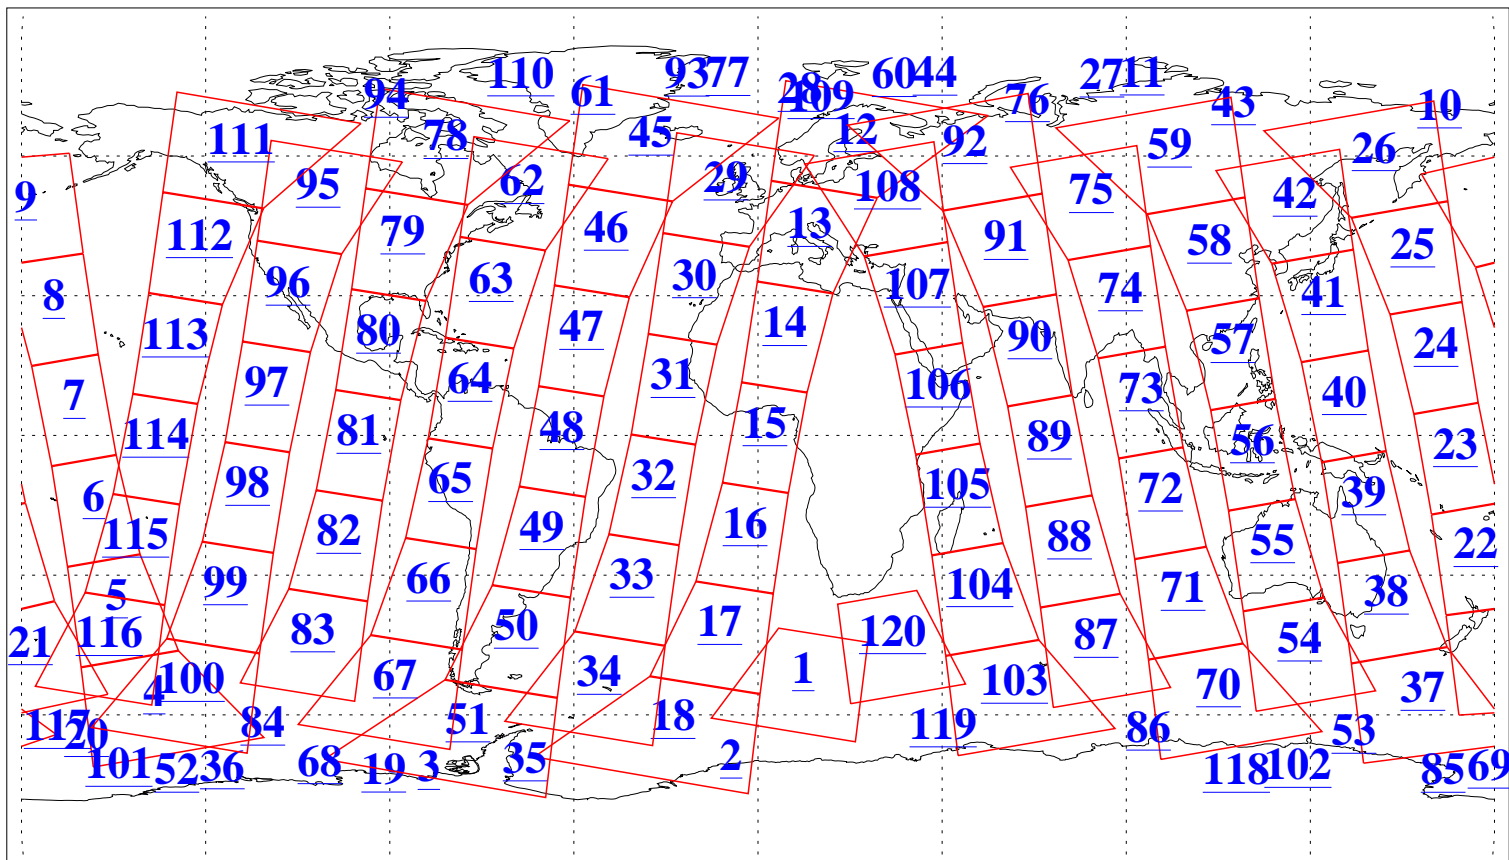

L1B Availability
AMSU Granules: 240
HSB Granules: 0
AIRS Granules: 240

1 Feb 2009
DoY 32
Aqua Day 2465
Granules: 1 to 120

Granules: 121 to 240

Legend: AMSU Available, HSB Available, AIRS Available

L1B Availability
AMSU Granules: 240
HSB Granules: 0
AIRS Granules: 240

1 Feb 2009
DoY 32
Aqua Day 2465

Ascending Granules

Descending Granules

Legend: AMSU Available, HSB Available, AIRS Available

L1B Availability
AMSU Granules: 240
HSB Granules: 0
AIRS Granules: 240

1 Feb 2009
DoY 32
Aqua Day 2465

Northern Hemisphere Granules

Southern Hemisphere Granules

Legend: AMSU Available, HSB Available, AIRS Available