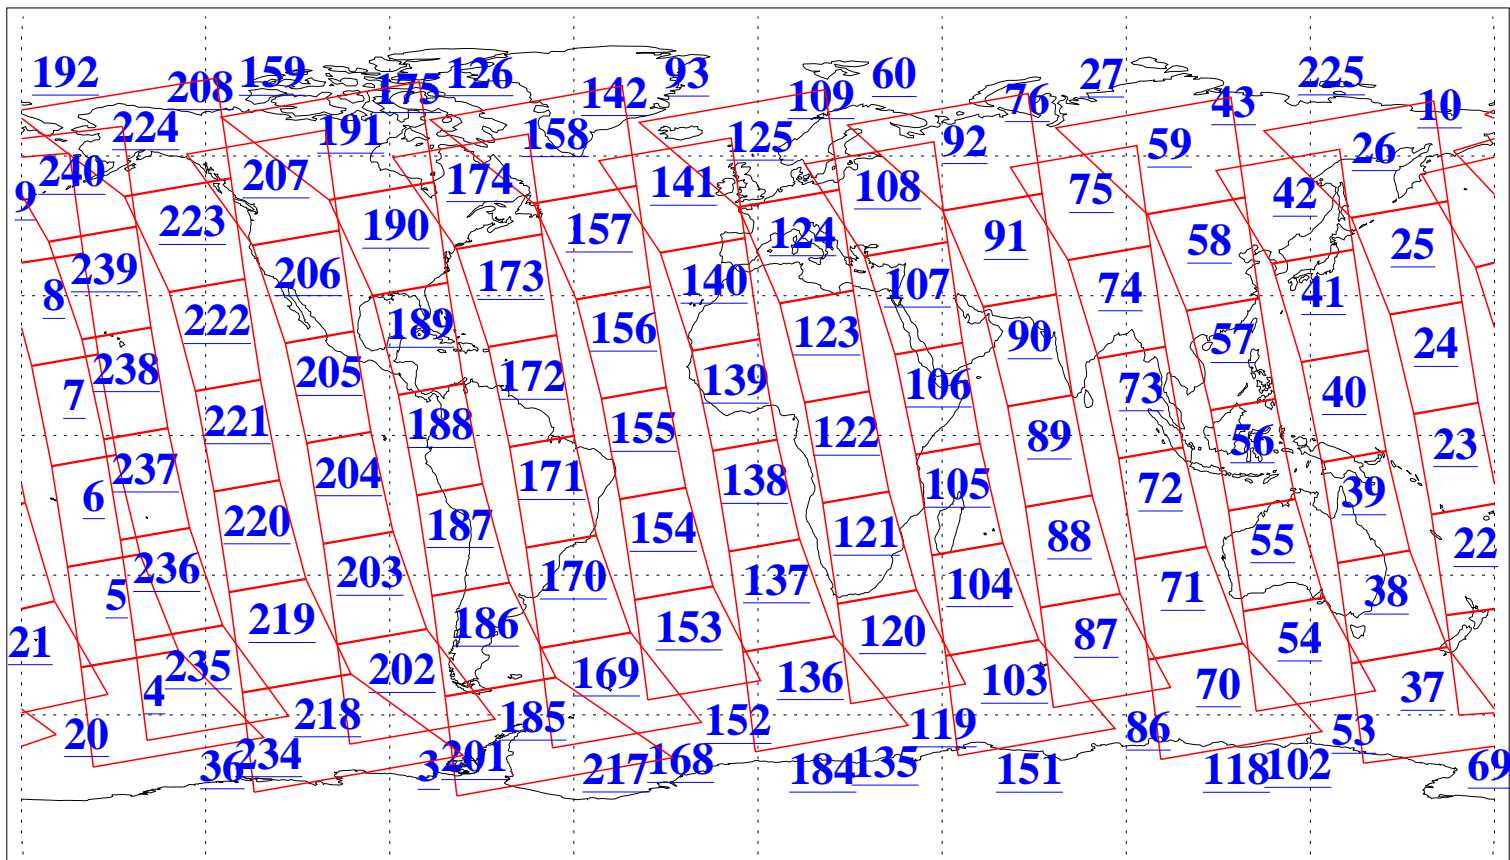

L1B Availability
AMSU Granules: 240
HSB Granules: 0
AIRS Granules: 240

1 Feb 2009
DoY 32
Aqua Day 2465
Granules: 1 to 120

Granules: 121 to 240

Legend: AMSU Available, HSB Available, AIRS Available

L1B Availability
AMSU Granules: 240
HSB Granules: 0
AIRS Granules: 240

1 Feb 2009
DoY 32
Aqua Day 2465

Ascending Granules

Descending Granules

Legend: AMSU Available, HSB Available, AIRS Available

L1B Availability
AMSU Granules: 240
HSB Granules: 0
AIRS Granules: 240

1 Feb 2009
DoY 32
Aqua Day 2465

Northern Hemisphere Granules

Southern Hemisphere Granules

Legend: AMSU Available, HSB Available, AIRS Available