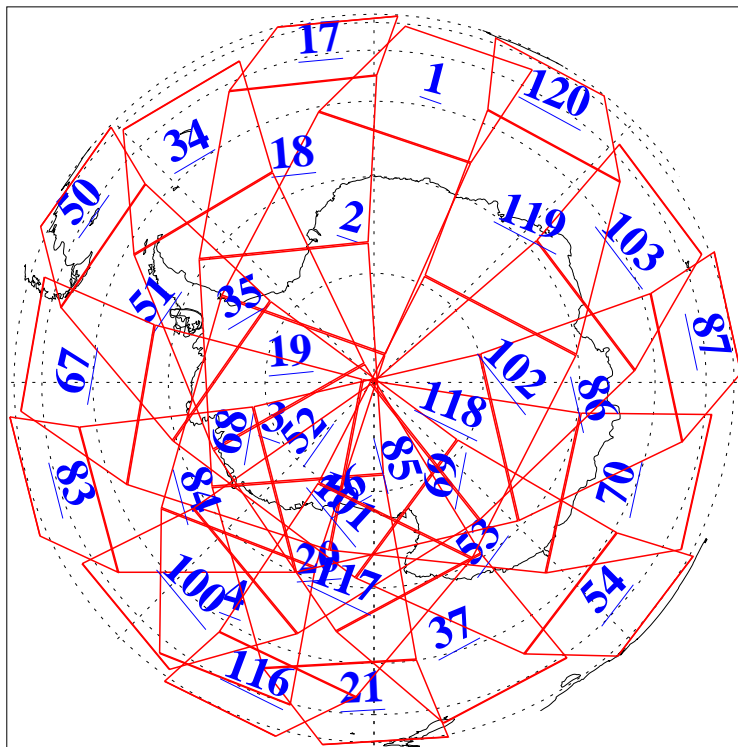

L1B Availability
AMSU Granules: 240
HSB Granules: 0
AIRS Granules: 240

1 Feb 2009
DoY 32
Aqua Day 2465
Granules: 1 to 120

Granules: 121 to 240

Legend: AMSU Available, HSB Available, AIRS Available

L1B Availability
AMSU Granules: 240
HSB Granules: 0
AIRS Granules: 240

1 Feb 2009
DoY 32
Aqua Day 2465

Ascending Granules

Descending Granules

Legend: AMSU Available, HSB Available, AIRS Available

L1B Availability
AMSU Granules: 240
HSB Granules: 0
AIRS Granules: 240

1 Feb 2009
DoY 32
Aqua Day 2465

Northern Hemisphere Granules

Southern Hemisphere Granules

Legend: AMSU Available, HSB Available, AIRS Available