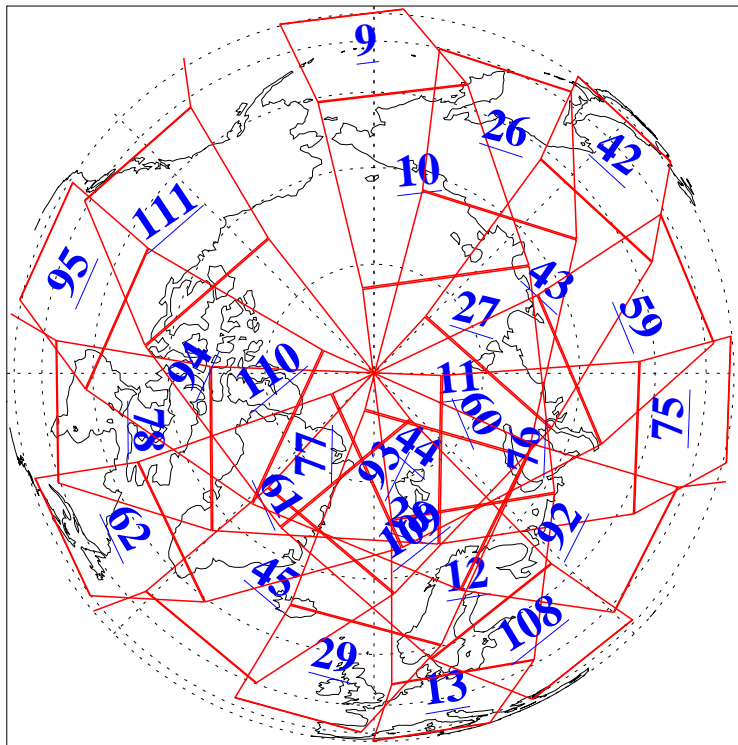

L1B Availability
AMSU Granules: 240
HSB Granules: 0
AIRS Granules: 240

1 Feb 2009
DoY 32
Aqua Day 2465
Granules: 1 to 120

Granules: 121 to 240

Legend: AMSU Available, HSB Available, AIRS Available

L1B Availability
AMSU Granules: 240
HSB Granules: 0
AIRS Granules: 240

1 Feb 2009
DoY 32
Aqua Day 2465

Ascending Granules

Descending Granules

Legend: AMSU Available, HSB Available, AIRS Available

L1B Availability
AMSU Granules: 240
HSB Granules: 0
AIRS Granules: 240

1 Feb 2009
DoY 32
Aqua Day 2465

Northern Hemisphere Granules

Southern Hemisphere Granules

Legend: AMSU Available, HSB Available, AIRS Available