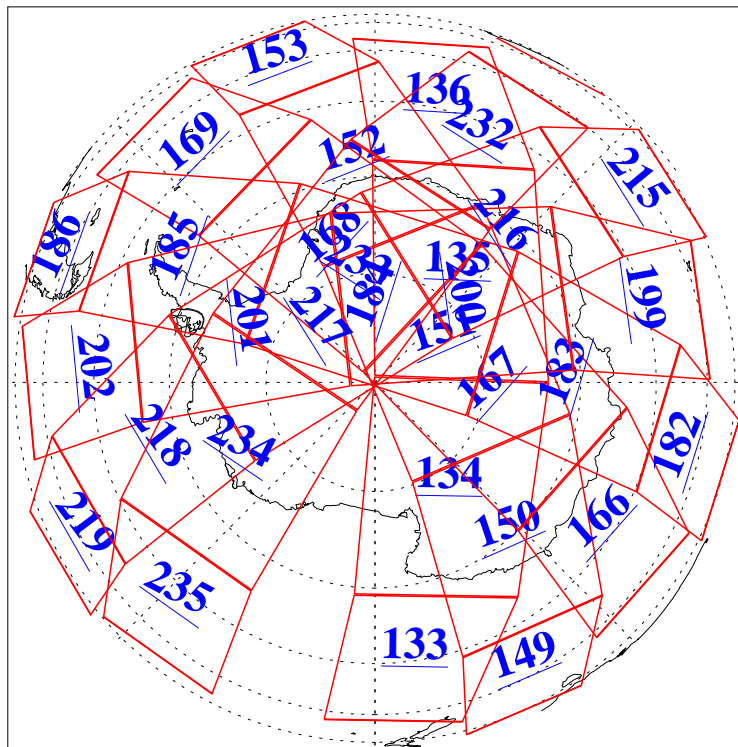

L1B Availability
AMSU Granules: 240
HSB Granules: 0
AIRS Granules: 240

1 Feb 2009
DoY 32
Aqua Day 2465
Granules: 1 to 120

Granules: 121 to 240

Legend: AMSU Available, HSB Available, AIRS Available

L1B Availability
AMSU Granules: 240
HSB Granules: 0
AIRS Granules: 240

1 Feb 2009
DoY 32
Aqua Day 2465

Ascending Granules

Descending Granules

Legend: AMSU Available, HSB Available, AIRS Available

L1B Availability
AMSU Granules: 240
HSB Granules: 0
AIRS Granules: 240

1 Feb 2009
DoY 32
Aqua Day 2465

Northern Hemisphere Granules

Southern Hemisphere Granules

Legend: AMSU Available, HSB Available, AIRS Available