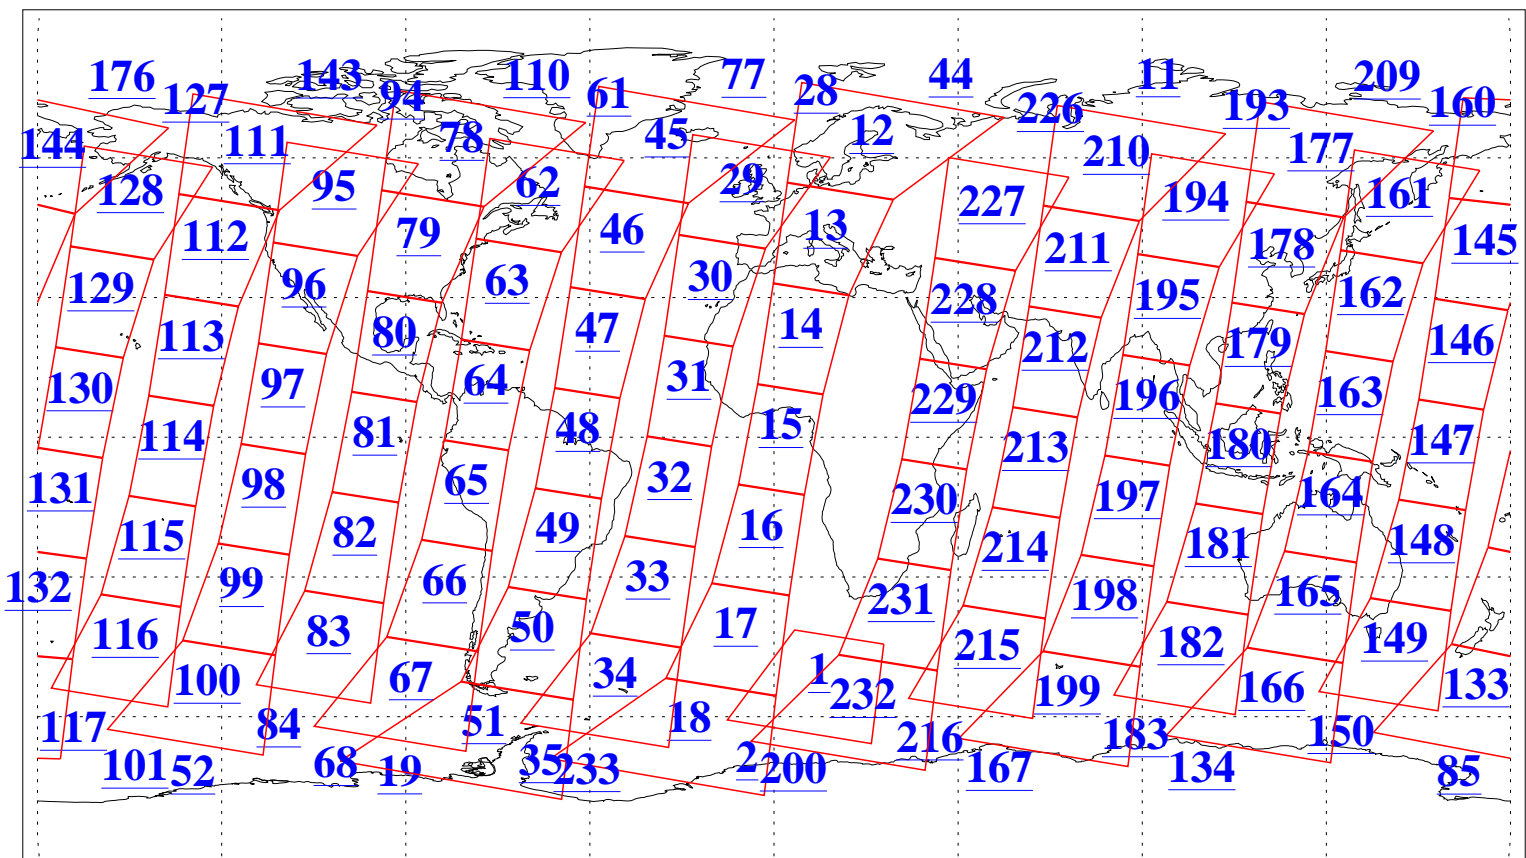

L1B Availability
AMSU Granules: 240
HSB Granules: 0
AIRS Granules: 240

1 Feb 2009
DoY 32
Aqua Day 2465
Granules: 1 to 120

Granules: 121 to 240

Legend: AMSU Available, HSB Available, AIRS Available

L1B Availability
AMSU Granules: 240
HSB Granules: 0
AIRS Granules: 240

1 Feb 2009
DoY 32
Aqua Day 2465

Ascending Granules

Descending Granules

Legend: AMSU Available, HSB Available, AIRS Available

L1B Availability
AMSU Granules: 240
HSB Granules: 0
AIRS Granules: 240

1 Feb 2009
DoY 32
Aqua Day 2465

Northern Hemisphere Granules

Southern Hemisphere Granules

Legend: AMSU Available, HSB Available, AIRS Available