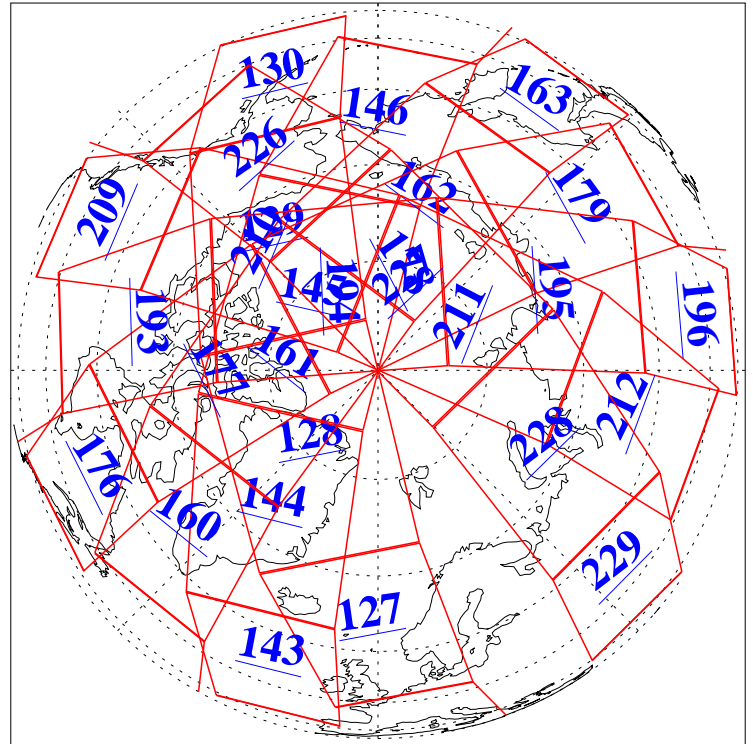

L1B Availability  
AMSU Granules: 240  
HSB Granules: 0  
AIRS Granules: 240

30 Jan 2009  
DoY 30  
Aqua Day 2463  
Granules: 1 to 120

Granules: 121 to 240

Legend: AMSU Available, HSB Available, AIRS Available

L1B Availability  
AMSU Granules: 240  
HSB Granules: 0  
AIRS Granules: 240

30 Jan 2009  
DoY 30  
Aqua Day 2463  
Ascending Granules

Descending Granules

Legend: AMSU Available, HSB Available, AIRS Available

L1B Availability  
 AMSU Granules: 240  
 HSB Granules: 0  
 AIRS Granules: 240

30 Jan 2009  
 DoY 30  
 Aqua Day 2463

Northern Hemisphere Granules

Southern Hemisphere Granules

Legend: AMSU Available, HSB Available, AIRS Available