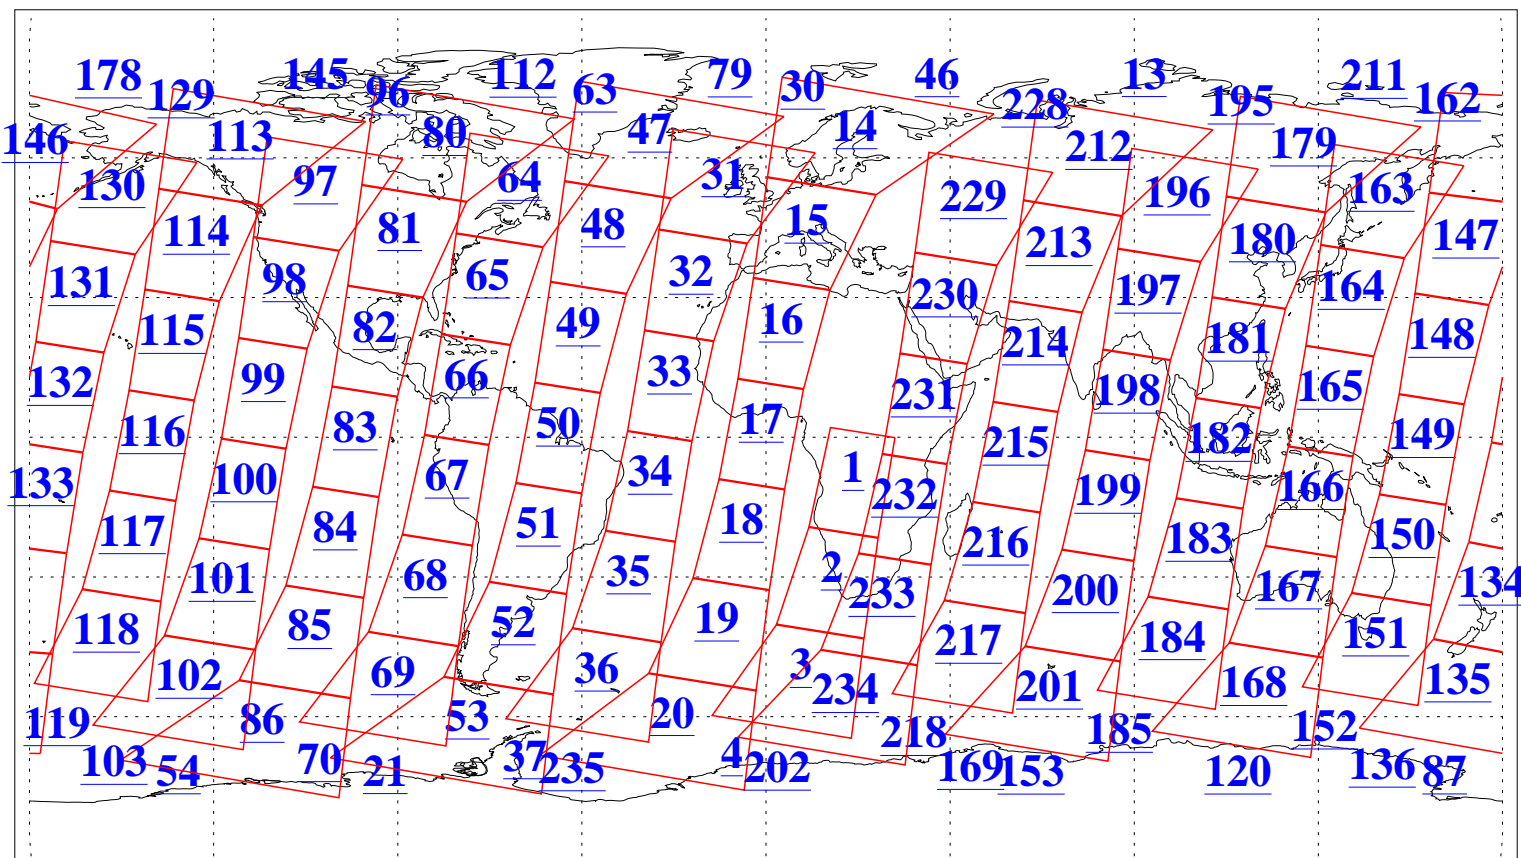

L1B Availability  
AMSU Granules: 240  
HSB Granules: 0  
AIRS Granules: 240

30 Jan 2009  
DoY 30  
Aqua Day 2463  
Granules: 1 to 120

Granules: 121 to 240

Legend: AMSU Available, HSB Available, AIRS Available

L1B Availability  
AMSU Granules: 240  
HSB Granules: 0  
AIRS Granules: 240

30 Jan 2009  
DoY 30  
Aqua Day 2463  
Ascending Granules

Descending Granules

Legend: AMSU Available, HSB Available, AIRS Available

L1B Availability  
 AMSU Granules: 240  
 HSB Granules: 0  
 AIRS Granules: 240

30 Jan 2009  
 DoY 30  
 Aqua Day 2463

Northern Hemisphere Granules

Southern Hemisphere Granules

Legend: AMSU Available, HSB Available, AIRS Available