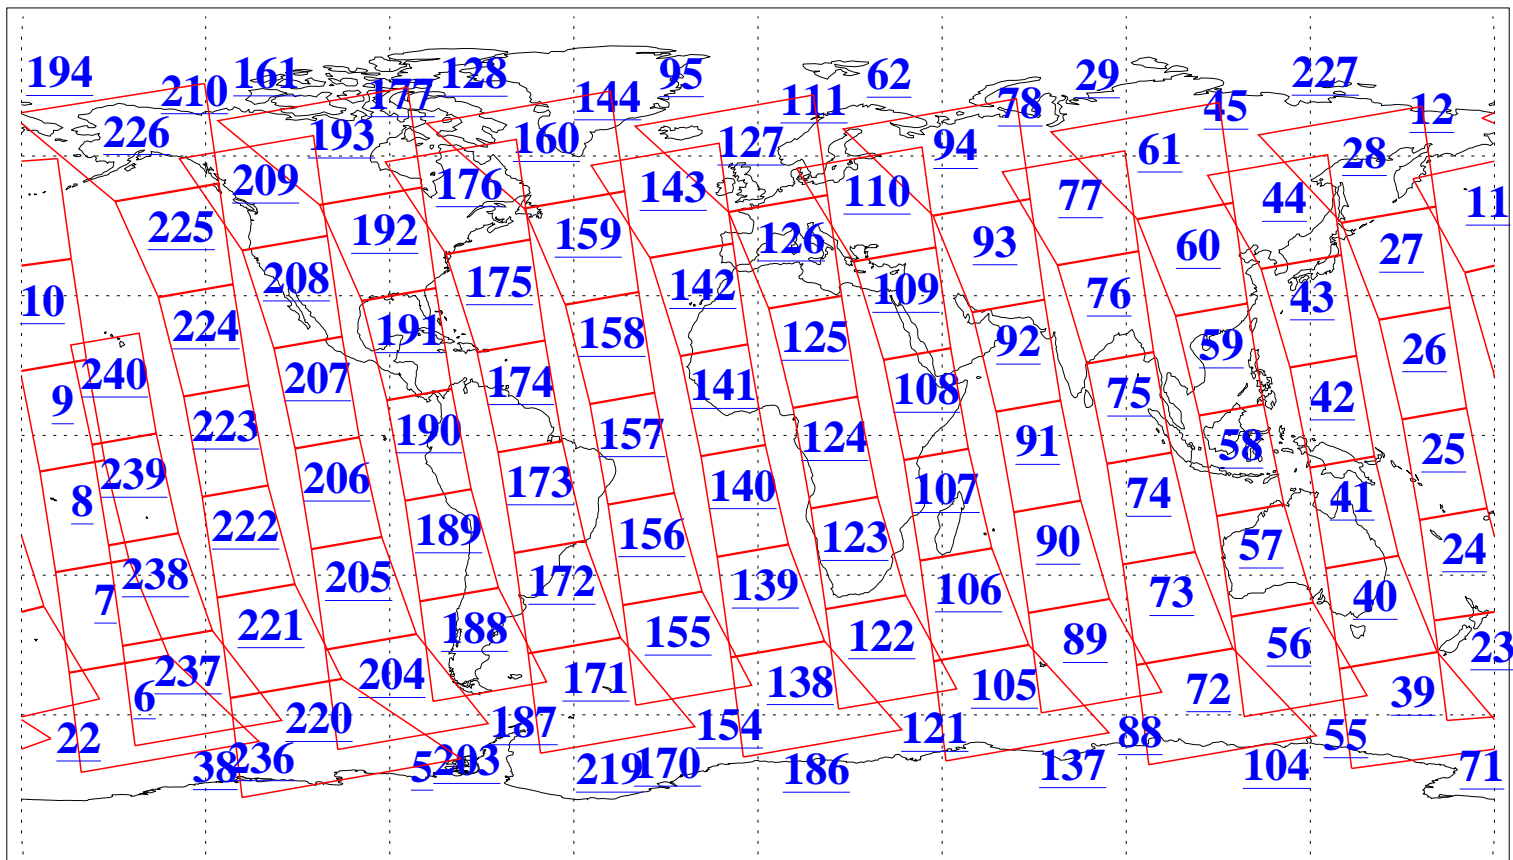

L1B Availability  
AMSU Granules: 240  
HSB Granules: 0  
AIRS Granules: 240

30 Jan 2009  
DoY 30  
Aqua Day 2463  
Granules: 1 to 120

Granules: 121 to 240

Legend: AMSU Available, HSB Available, AIRS Available

L1B Availability  
AMSU Granules: 240  
HSB Granules: 0  
AIRS Granules: 240

30 Jan 2009  
DoY 30  
Aqua Day 2463  
Ascending Granules

Descending Granules

Legend: AMSU Available, HSB Available, AIRS Available

L1B Availability  
 AMSU Granules: 240  
 HSB Granules: 0  
 AIRS Granules: 240

30 Jan 2009  
 DoY 30  
 Aqua Day 2463

Northern Hemisphere Granules

Southern Hemisphere Granules

Legend: AMSU Available, HSB Available, AIRS Available