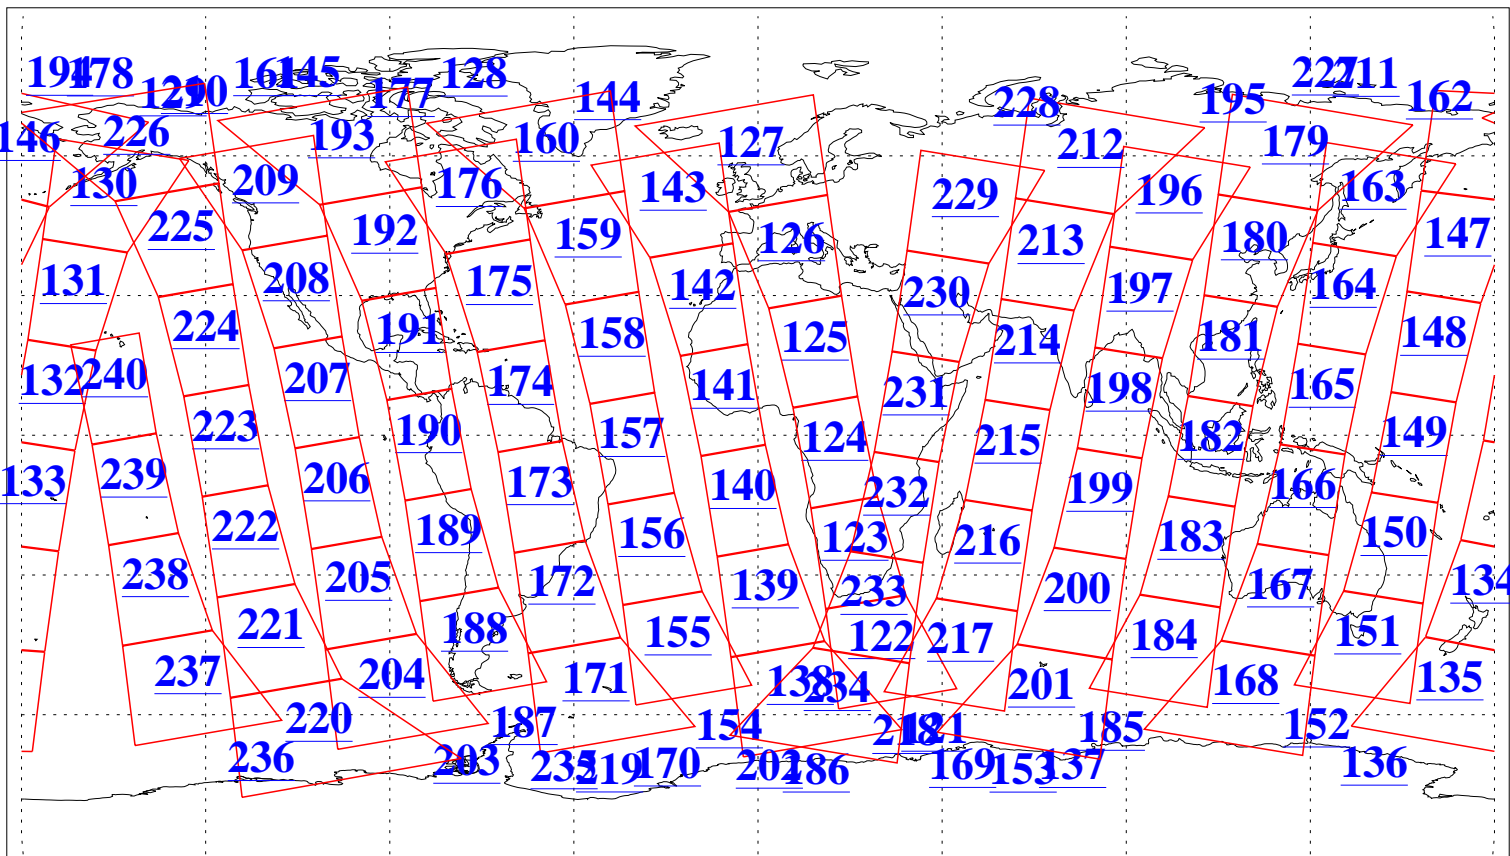

L1B Availability  
AMSU Granules: 240  
HSB Granules: 0  
AIRS Granules: 240

30 Jan 2009  
DoY 30  
Aqua Day 2463  
Granules: 1 to 120

Granules: 121 to 240

Legend: AMSU Available, HSB Available, AIRS Available

L1B Availability  
AMSU Granules: 240  
HSB Granules: 0  
AIRS Granules: 240

30 Jan 2009  
DoY 30  
Aqua Day 2463  
Ascending Granules

Descending Granules

Legend: AMSU Available, HSB Available, AIRS Available

L1B Availability  
 AMSU Granules: 240  
 HSB Granules: 0  
 AIRS Granules: 240

30 Jan 2009  
 DoY 30  
 Aqua Day 2463

Northern Hemisphere Granules

Southern Hemisphere Granules

Legend: AMSU Available, HSB Available, AIRS Available