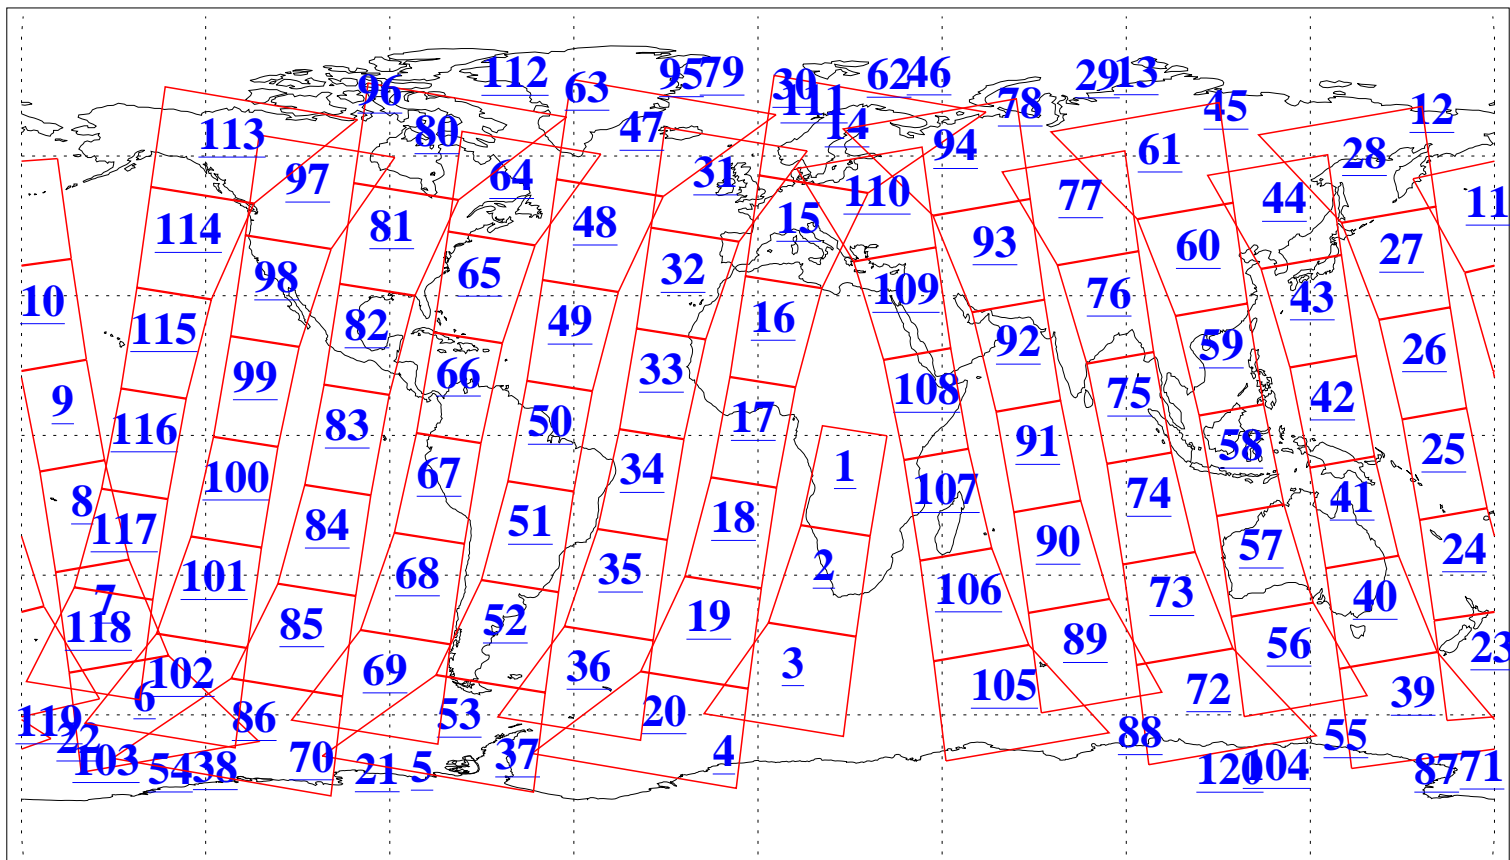

L1B Availability  
AMSU Granules: 240  
HSB Granules: 0  
AIRS Granules: 240

30 Jan 2009  
DoY 30  
Aqua Day 2463  
Granules: 1 to 120

Granules: 121 to 240

Legend: AMSU Available, HSB Available, AIRS Available

L1B Availability  
AMSU Granules: 240  
HSB Granules: 0  
AIRS Granules: 240

30 Jan 2009  
DoY 30  
Aqua Day 2463  
Ascending Granules

Descending Granules

Legend: AMSU Available, HSB Available, AIRS Available

L1B Availability  
 AMSU Granules: 240  
 HSB Granules: 0  
 AIRS Granules: 240

30 Jan 2009  
 DoY 30  
 Aqua Day 2463

Northern Hemisphere Granules

Southern Hemisphere Granules

Legend: AMSU Available, HSB Available, AIRS Available