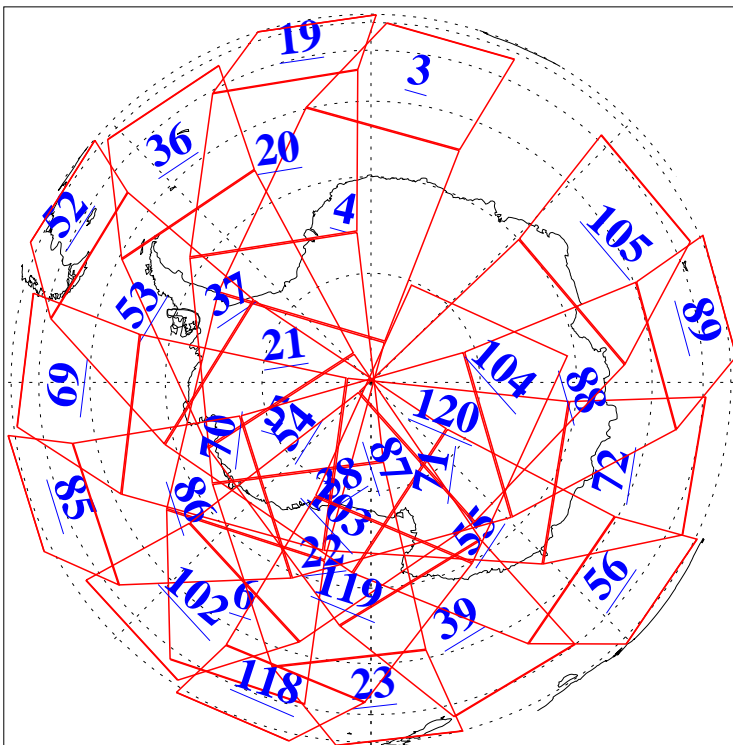

L1B Availability  
AMSU Granules: 240  
HSB Granules: 0  
AIRS Granules: 240

30 Jan 2009  
DoY 30  
Aqua Day 2463  
Granules: 1 to 120

Granules: 121 to 240

Legend: AMSU Available, HSB Available, AIRS Available

L1B Availability  
AMSU Granules: 240  
HSB Granules: 0  
AIRS Granules: 240

30 Jan 2009  
DoY 30  
Aqua Day 2463  
Ascending Granules

Descending Granules

Legend: AMSU Available, HSB Available, AIRS Available

L1B Availability  
 AMSU Granules: 240  
 HSB Granules: 0  
 AIRS Granules: 240

30 Jan 2009  
 DoY 30  
 Aqua Day 2463

Northern Hemisphere Granules

Southern Hemisphere Granules

Legend: AMSU Available, HSB Available, AIRS Available