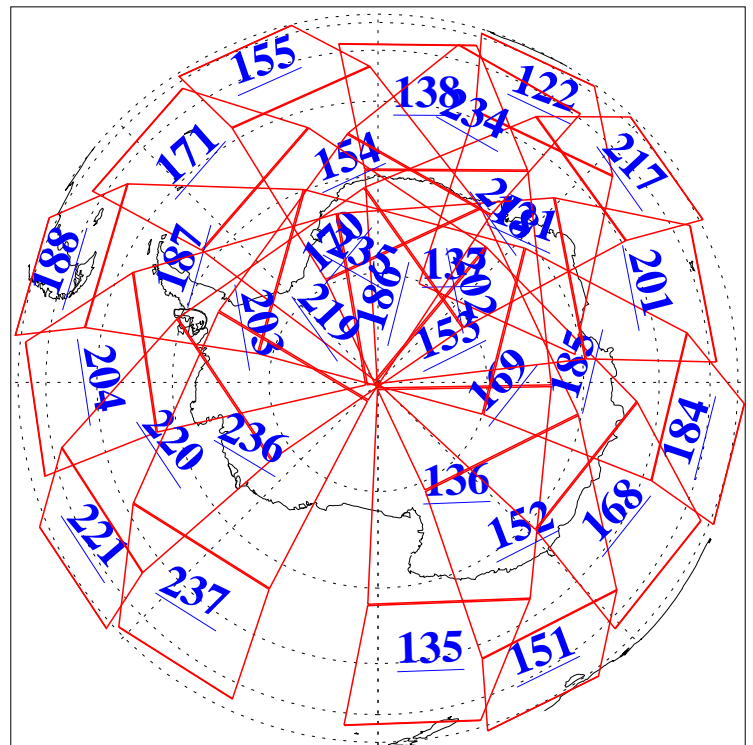

L1B Availability  
AMSU Granules: 240  
HSB Granules: 0  
AIRS Granules: 240

30 Jan 2009  
DoY 30  
Aqua Day 2463  
Granules: 1 to 120

Granules: 121 to 240

Legend: AMSU Available, HSB Available, AIRS Available

L1B Availability  
AMSU Granules: 240  
HSB Granules: 0  
AIRS Granules: 240

30 Jan 2009  
DoY 30  
Aqua Day 2463  
Ascending Granules

Descending Granules

Legend: AMSU Available, HSB Available, AIRS Available

L1B Availability  
 AMSU Granules: 240  
 HSB Granules: 0  
 AIRS Granules: 240

30 Jan 2009  
 DoY 30  
 Aqua Day 2463

Northern Hemisphere Granules

Southern Hemisphere Granules

Legend: AMSU Available, HSB Available, AIRS Available