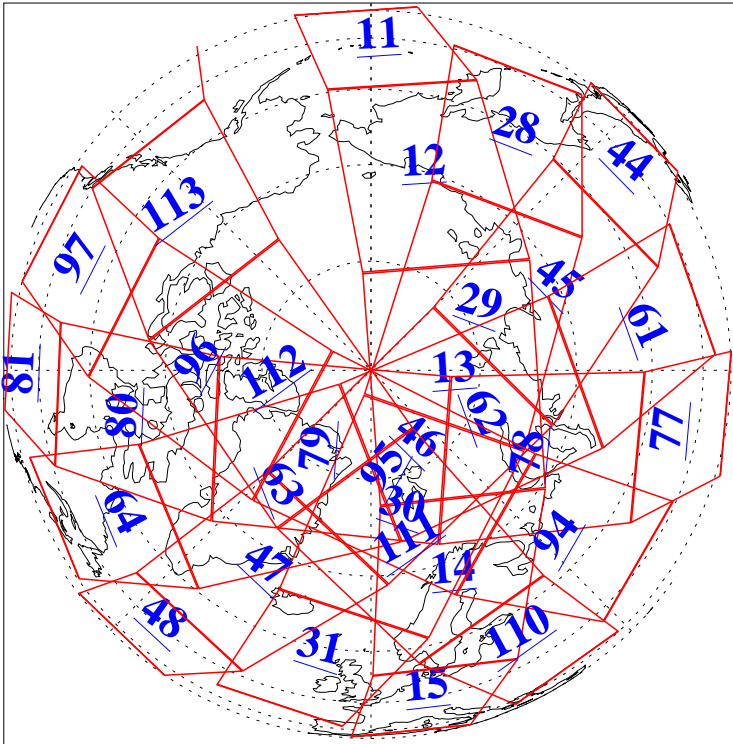

L1B Availability  
AMSU Granules: 240  
HSB Granules: 0  
AIRS Granules: 240

30 Jan 2009  
DoY 30  
Aqua Day 2463  
Granules: 1 to 120

Granules: 121 to 240

Legend: AMSU Available, HSB Available, AIRS Available

L1B Availability  
AMSU Granules: 240  
HSB Granules: 0  
AIRS Granules: 240

30 Jan 2009  
DoY 30  
Aqua Day 2463  
Ascending Granules

Descending Granules

Legend: AMSU Available, HSB Available, AIRS Available

L1B Availability  
 AMSU Granules: 240  
 HSB Granules: 0  
 AIRS Granules: 240

30 Jan 2009  
 DoY 30  
 Aqua Day 2463

Northern Hemisphere Granules

Southern Hemisphere Granules

Legend: AMSU Available, HSB Available, AIRS Available