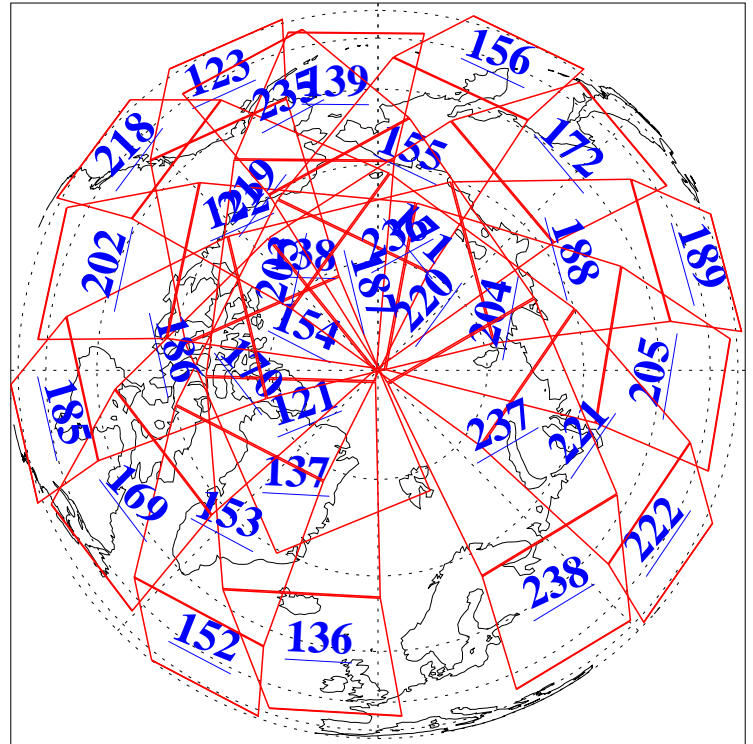

L1B Availability
AMSU Granules: 240
HSB Granules: 0
AIRS Granules: 240

29 Jan 2009
DoY 29
Aqua Day 2462
Granules: 1 to 120

Granules: 121 to 240

Legend: AMSU Available, HSB Available, AIRS Available

L1B Availability
AMSU Granules: 240
HSB Granules: 0
AIRS Granules: 240

29 Jan 2009
DoY 29
Aqua Day 2462
Ascending Granules

Descending Granules

Legend: AMSU Available, HSB Available, AIRS Available

L1B Availability
 AMSU Granules: 240
 HSB Granules: 0
 AIRS Granules: 240

29 Jan 2009
 DoY 29
 Aqua Day 2462

Northern Hemisphere Granules

Southern Hemisphere Granules

Legend: AMSU Available, HSB Available, AIRS Available