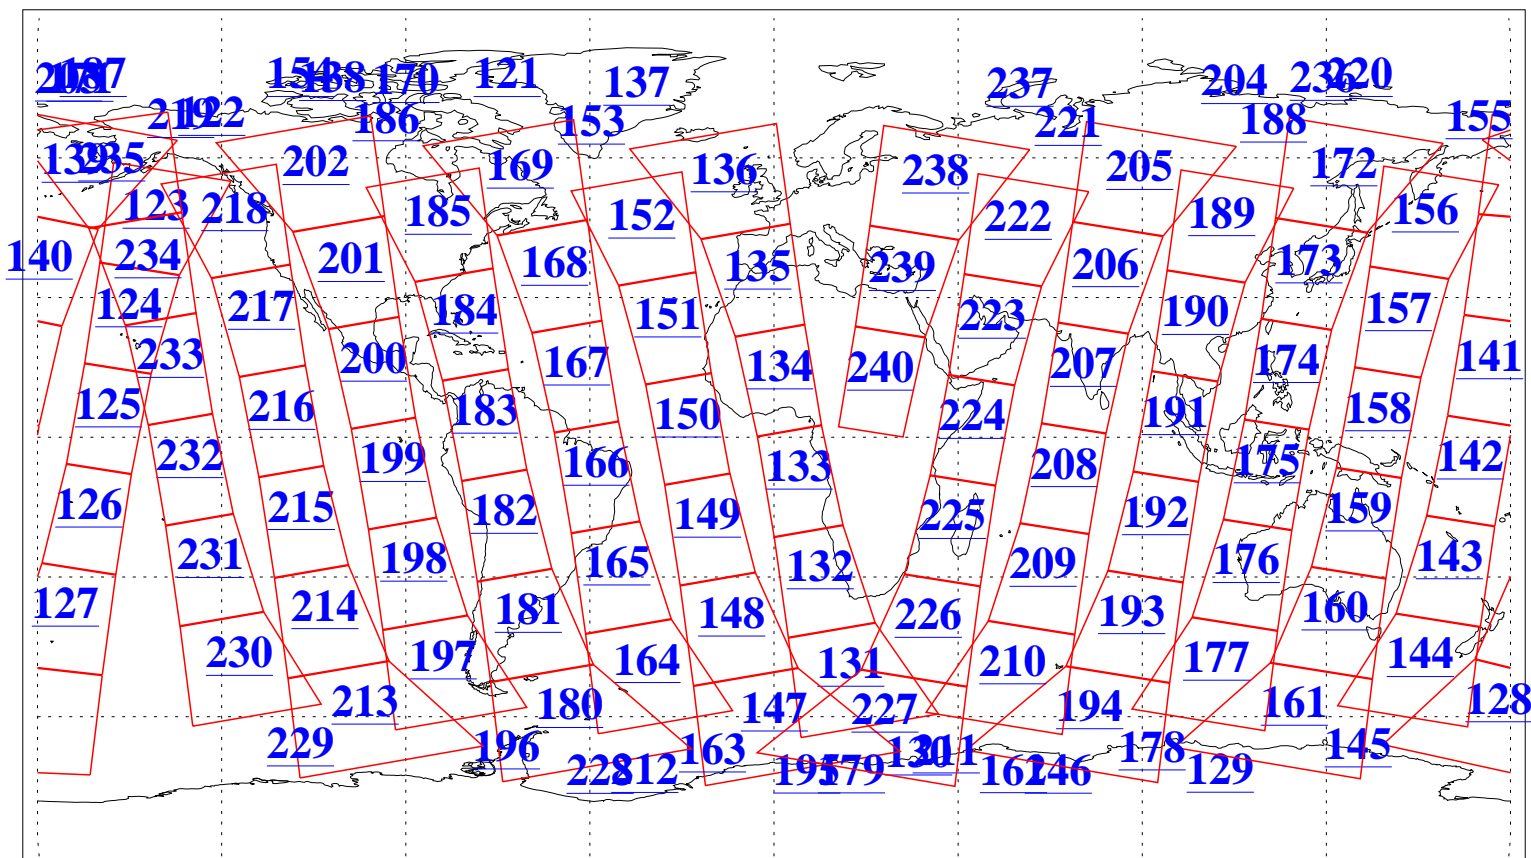

L1B Availability
AMSU Granules: 240
HSB Granules: 0
AIRS Granules: 240

29 Jan 2009
DoY 29
Aqua Day 2462
Granules: 1 to 120

Granules: 121 to 240

Legend: AMSU Available, HSB Available, AIRS Available

L1B Availability
AMSU Granules: 240
HSB Granules: 0
AIRS Granules: 240

29 Jan 2009
DoY 29
Aqua Day 2462
Ascending Granules

Descending Granules

Legend: AMSU Available, HSB Available, AIRS Available

L1B Availability
 AMSU Granules: 240
 HSB Granules: 0
 AIRS Granules: 240

29 Jan 2009
 DoY 29
 Aqua Day 2462

Northern Hemisphere Granules

Southern Hemisphere Granules

Legend: AMSU Available, HSB Available, AIRS Available