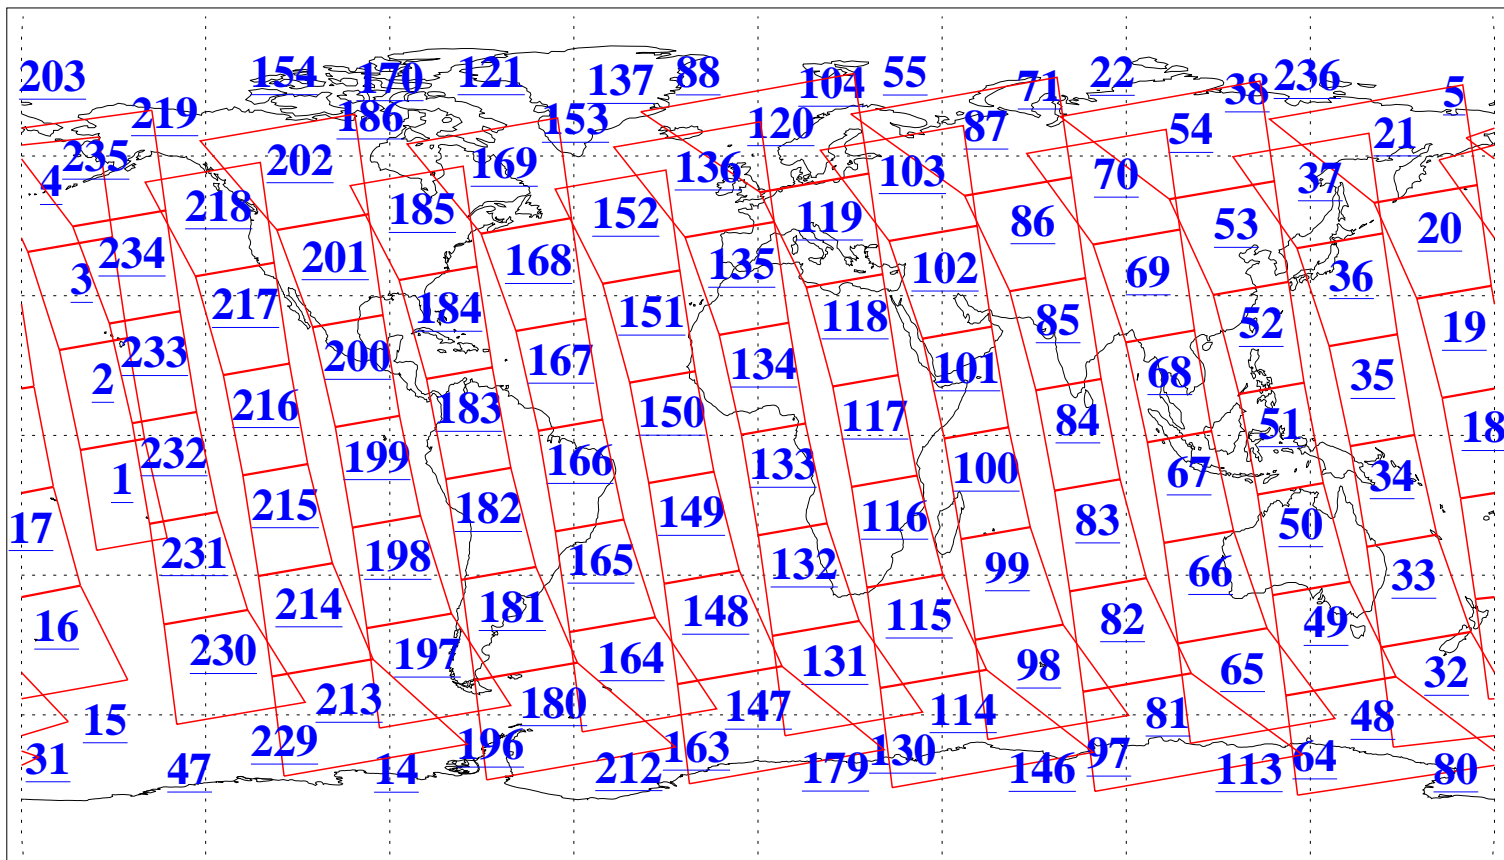

L1B Availability
AMSU Granules: 240
HSB Granules: 0
AIRS Granules: 240

29 Jan 2009
DoY 29
Aqua Day 2462
Granules: 1 to 120

Granules: 121 to 240

Legend: AMSU Available, HSB Available, AIRS Available

L1B Availability
AMSU Granules: 240
HSB Granules: 0
AIRS Granules: 240

29 Jan 2009
DoY 29
Aqua Day 2462
Ascending Granules

Descending Granules

Legend: AMSU Available, HSB Available, AIRS Available

L1B Availability
 AMSU Granules: 240
 HSB Granules: 0
 AIRS Granules: 240

29 Jan 2009
 DoY 29
 Aqua Day 2462

Northern Hemisphere Granules

Southern Hemisphere Granules

Legend: AMSU Available, HSB Available, AIRS Available