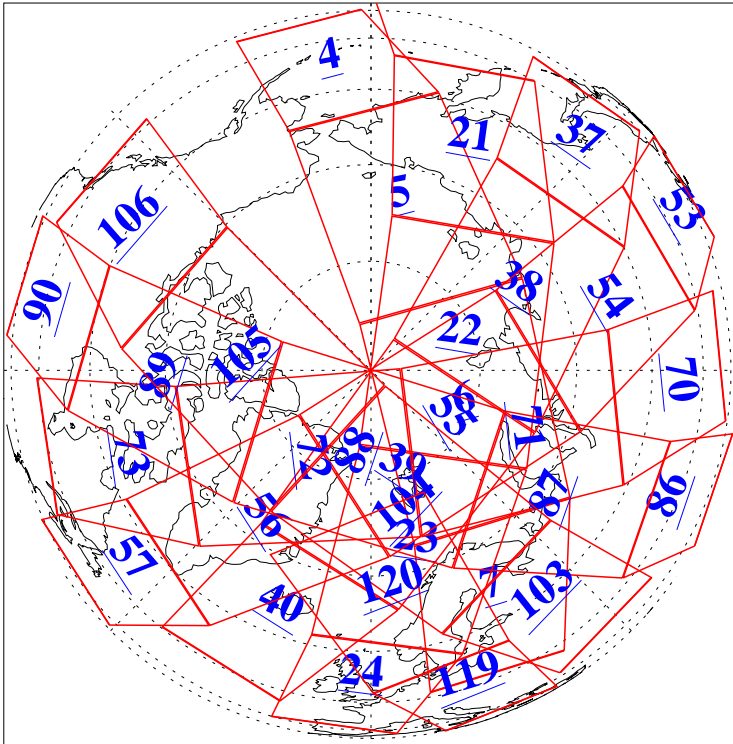

L1B Availability
AMSU Granules: 240
HSB Granules: 0
AIRS Granules: 240

29 Jan 2009
DoY 29
Aqua Day 2462
Granules: 1 to 120

Granules: 121 to 240

Legend: AMSU Available, HSB Available, AIRS Available

L1B Availability
AMSU Granules: 240
HSB Granules: 0
AIRS Granules: 240

29 Jan 2009
DoY 29
Aqua Day 2462
Ascending Granules

Descending Granules

Legend: AMSU Available, HSB Available, AIRS Available

L1B Availability
 AMSU Granules: 240
 HSB Granules: 0
 AIRS Granules: 240

29 Jan 2009
 DoY 29
 Aqua Day 2462

Northern Hemisphere Granules

Southern Hemisphere Granules

Legend: AMSU Available, HSB Available, AIRS Available