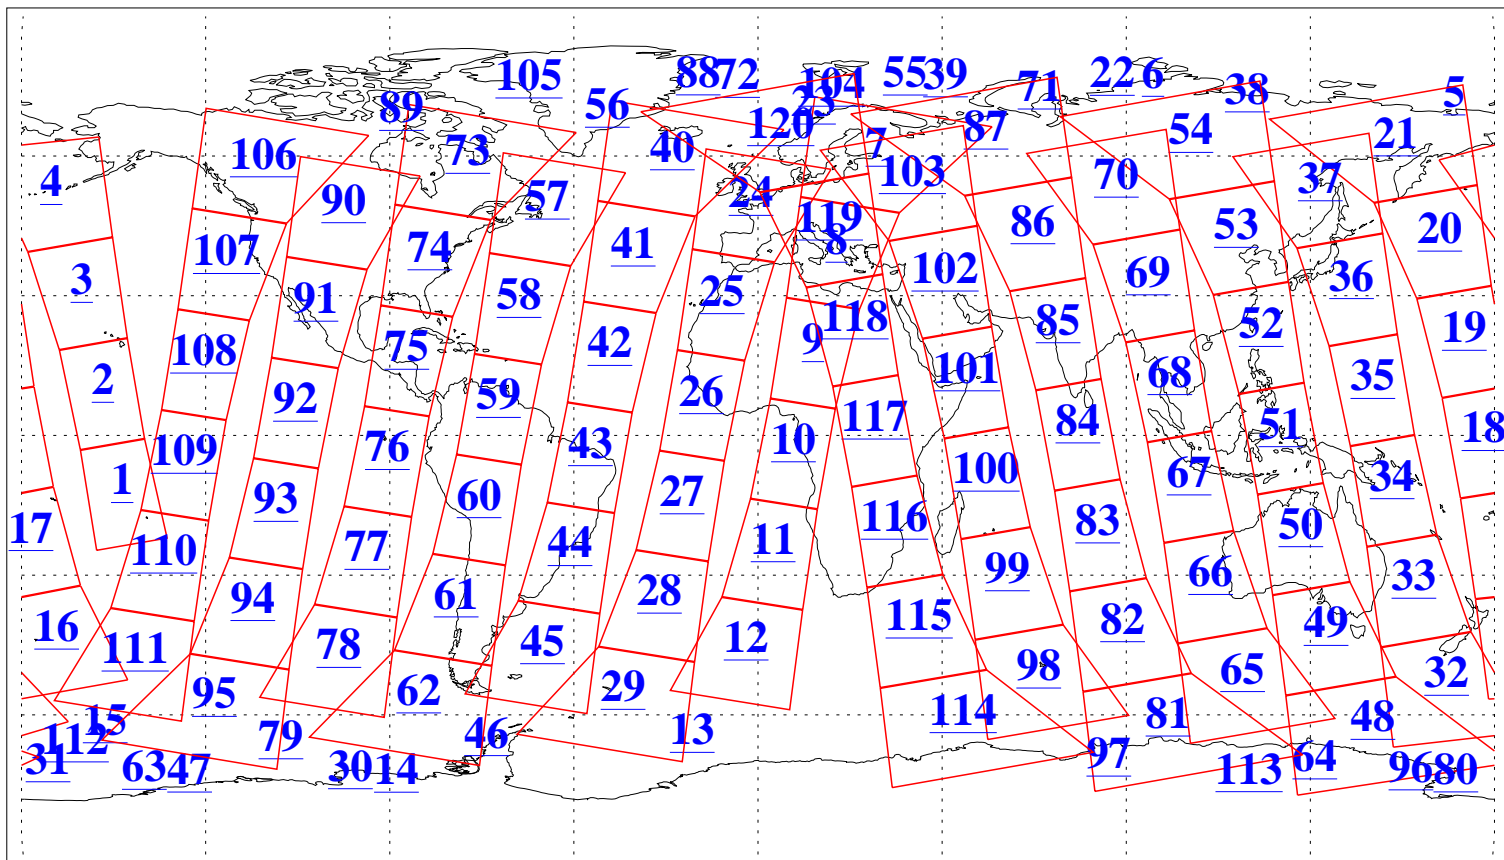

L1B Availability
AMSU Granules: 240
HSB Granules: 0
AIRS Granules: 240

29 Jan 2009
DoY 29
Aqua Day 2462
Granules: 1 to 120

Granules: 121 to 240

Legend: AMSU Available, HSB Available, AIRS Available

L1B Availability
AMSU Granules: 240
HSB Granules: 0
AIRS Granules: 240

29 Jan 2009
DoY 29
Aqua Day 2462
Ascending Granules

Descending Granules

Legend: AMSU Available, HSB Available, AIRS Available

L1B Availability
 AMSU Granules: 240
 HSB Granules: 0
 AIRS Granules: 240

29 Jan 2009
 DoY 29
 Aqua Day 2462

Northern Hemisphere Granules

Southern Hemisphere Granules

Legend: AMSU Available, HSB Available, AIRS Available