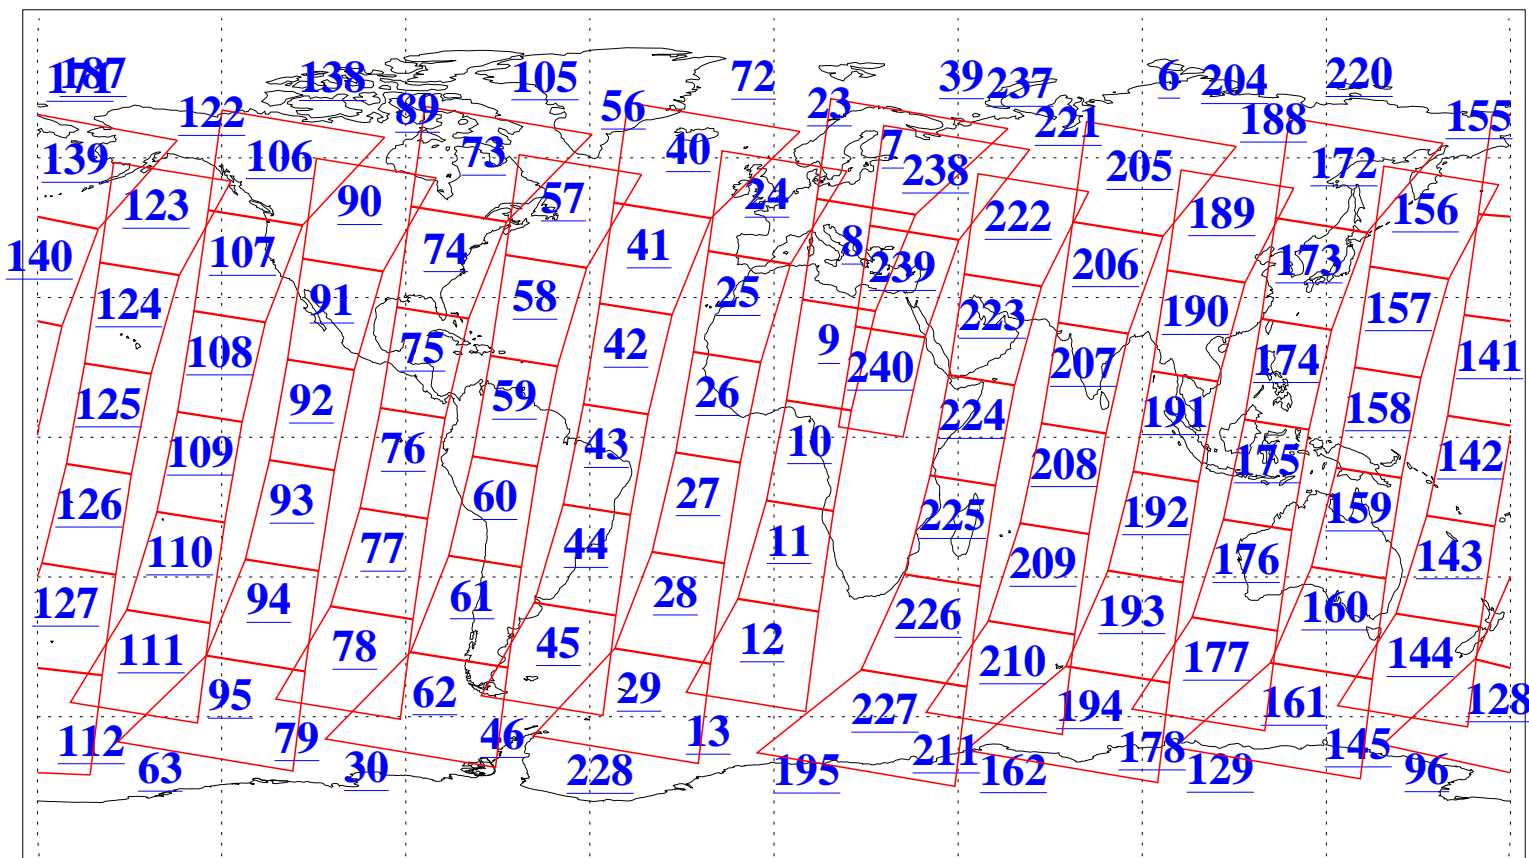

L1B Availability
AMSU Granules: 240
HSB Granules: 0
AIRS Granules: 240

29 Jan 2009
DoY 29
Aqua Day 2462
Granules: 1 to 120

Granules: 121 to 240

Legend: AMSU Available, HSB Available, AIRS Available

L1B Availability
AMSU Granules: 240
HSB Granules: 0
AIRS Granules: 240

29 Jan 2009
DoY 29
Aqua Day 2462
Ascending Granules

Descending Granules

Legend: AMSU Available, HSB Available, AIRS Available

L1B Availability
 AMSU Granules: 240
 HSB Granules: 0
 AIRS Granules: 240

29 Jan 2009
 DoY 29
 Aqua Day 2462

Northern Hemisphere Granules

Southern Hemisphere Granules

Legend: AMSU Available, HSB Available, AIRS Available