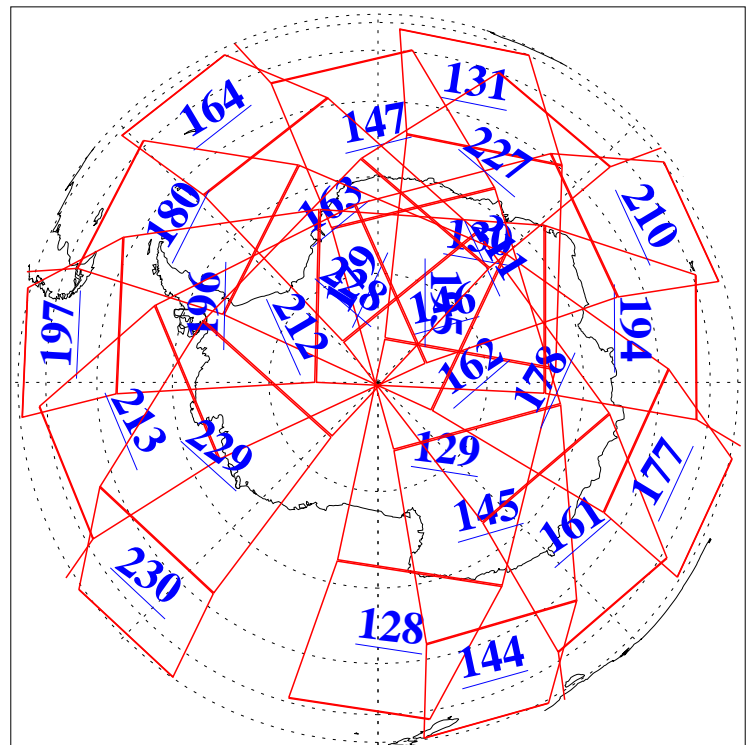

L1B Availability
AMSU Granules: 240
HSB Granules: 0
AIRS Granules: 240

29 Jan 2009
DoY 29
Aqua Day 2462
Granules: 1 to 120

Granules: 121 to 240

Legend: AMSU Available, HSB Available, AIRS Available

L1B Availability
AMSU Granules: 240
HSB Granules: 0
AIRS Granules: 240

29 Jan 2009
DoY 29
Aqua Day 2462
Ascending Granules

Descending Granules

Legend: AMSU Available, HSB Available, AIRS Available

L1B Availability
 AMSU Granules: 240
 HSB Granules: 0
 AIRS Granules: 240

29 Jan 2009
 DoY 29
 Aqua Day 2462

Northern Hemisphere Granules

Southern Hemisphere Granules

Legend: AMSU Available, HSB Available, AIRS Available