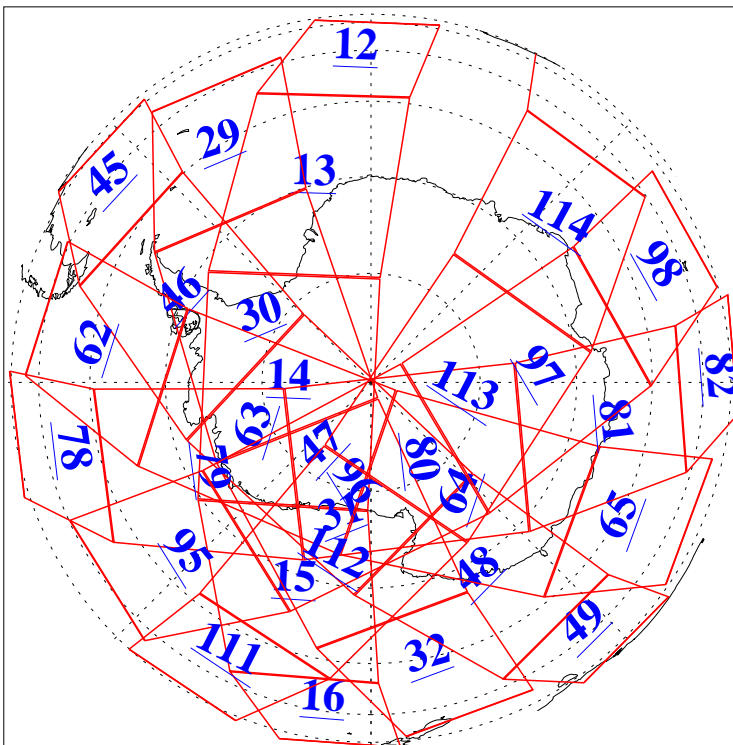

L1B Availability
AMSU Granules: 240
HSB Granules: 0
AIRS Granules: 240

29 Jan 2009
DoY 29
Aqua Day 2462
Granules: 1 to 120

Granules: 121 to 240

Legend: AMSU Available, HSB Available, AIRS Available

L1B Availability
AMSU Granules: 240
HSB Granules: 0
AIRS Granules: 240

29 Jan 2009
DoY 29
Aqua Day 2462
Ascending Granules

Descending Granules

Legend: AMSU Available, HSB Available, AIRS Available

L1B Availability
 AMSU Granules: 240
 HSB Granules: 0
 AIRS Granules: 240

29 Jan 2009
 DoY 29
 Aqua Day 2462

Northern Hemisphere Granules

Southern Hemisphere Granules

Legend: AMSU Available, HSB Available, AIRS Available