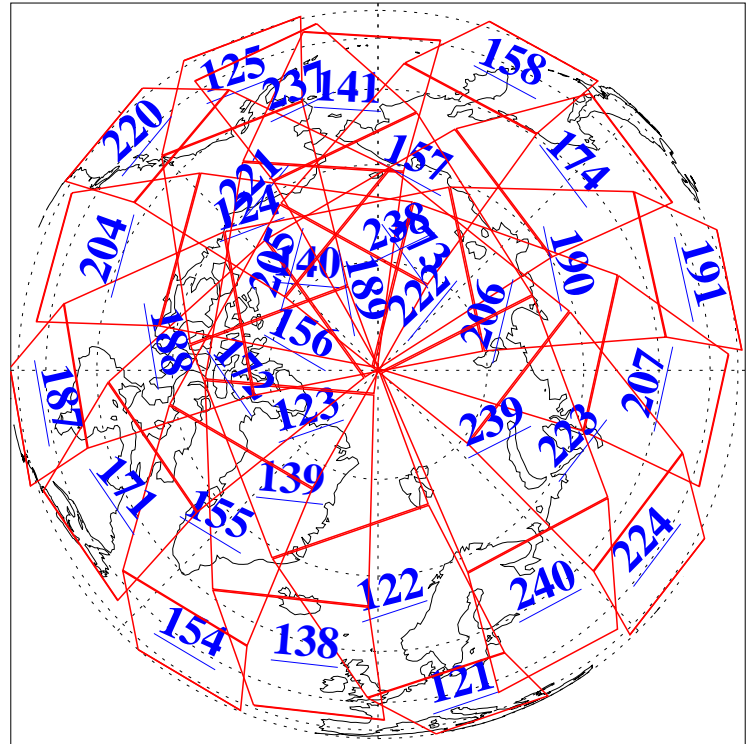

L1B Availability
AMSU Granules: 240
HSB Granules: 0
AIRS Granules: 240

27 Jan 2009
DoY 27
Aqua Day 2460
Granules: 1 to 120

Granules: 121 to 240

Legend: AMSU Available, HSB Available, AIRS Available

L1B Availability
AMSU Granules: 240
HSB Granules: 0
AIRS Granules: 240

27 Jan 2009
DoY 27
Aqua Day 2460

Ascending Granules

Descending Granules

Legend: AMSU Available, HSB Available, AIRS Available

L1B Availability
 AMSU Granules: 240
 HSB Granules: 0
 AIRS Granules: 240

27 Jan 2009
 DoY 27
 Aqua Day 2460

Northern Hemisphere Granules

Southern Hemisphere Granules

Legend: AMSU Available, HSB Available, AIRS Available