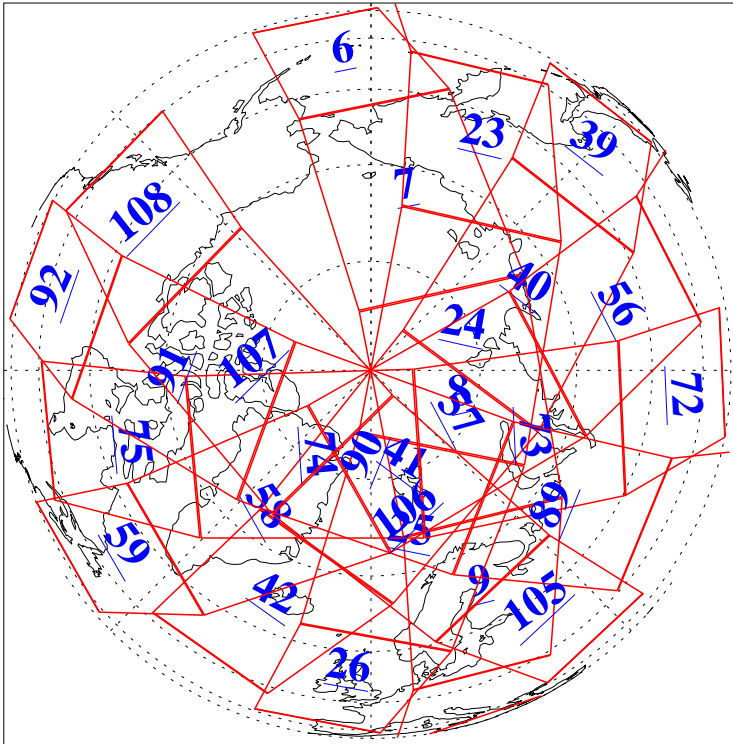

L1B Availability
AMSU Granules: 240
HSB Granules: 0
AIRS Granules: 240

27 Jan 2009
DoY 27
Aqua Day 2460
Granules: 1 to 120

Granules: 121 to 240

Legend: AMSU Available, HSB Available, AIRS Available

L1B Availability
AMSU Granules: 240
HSB Granules: 0
AIRS Granules: 240

27 Jan 2009
DoY 27
Aqua Day 2460

Ascending Granules

Descending Granules

Legend: AMSU Available, HSB Available, AIRS Available

L1B Availability
 AMSU Granules: 240
 HSB Granules: 0
 AIRS Granules: 240

27 Jan 2009
 DoY 27
 Aqua Day 2460

Northern Hemisphere Granules

Southern Hemisphere Granules

Legend: AMSU Available, HSB Available, AIRS Available