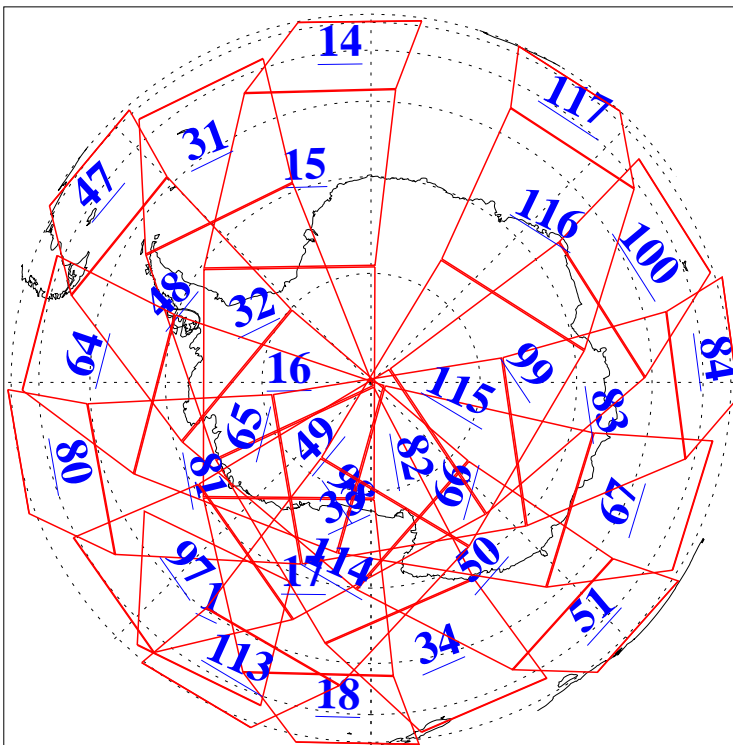

L1B Availability
AMSU Granules: 240
HSB Granules: 0
AIRS Granules: 240

27 Jan 2009
DoY 27
Aqua Day 2460
Granules: 1 to 120

Granules: 121 to 240

Legend: AMSU Available, HSB Available, AIRS Available

L1B Availability
AMSU Granules: 240
HSB Granules: 0
AIRS Granules: 240

27 Jan 2009
DoY 27
Aqua Day 2460

Ascending Granules

Descending Granules

Legend: AMSU Available, HSB Available, AIRS Available

L1B Availability
 AMSU Granules: 240
 HSB Granules: 0
 AIRS Granules: 240

27 Jan 2009
 DoY 27
 Aqua Day 2460

Northern Hemisphere Granules

Southern Hemisphere Granules

Legend: AMSU Available, HSB Available, AIRS Available