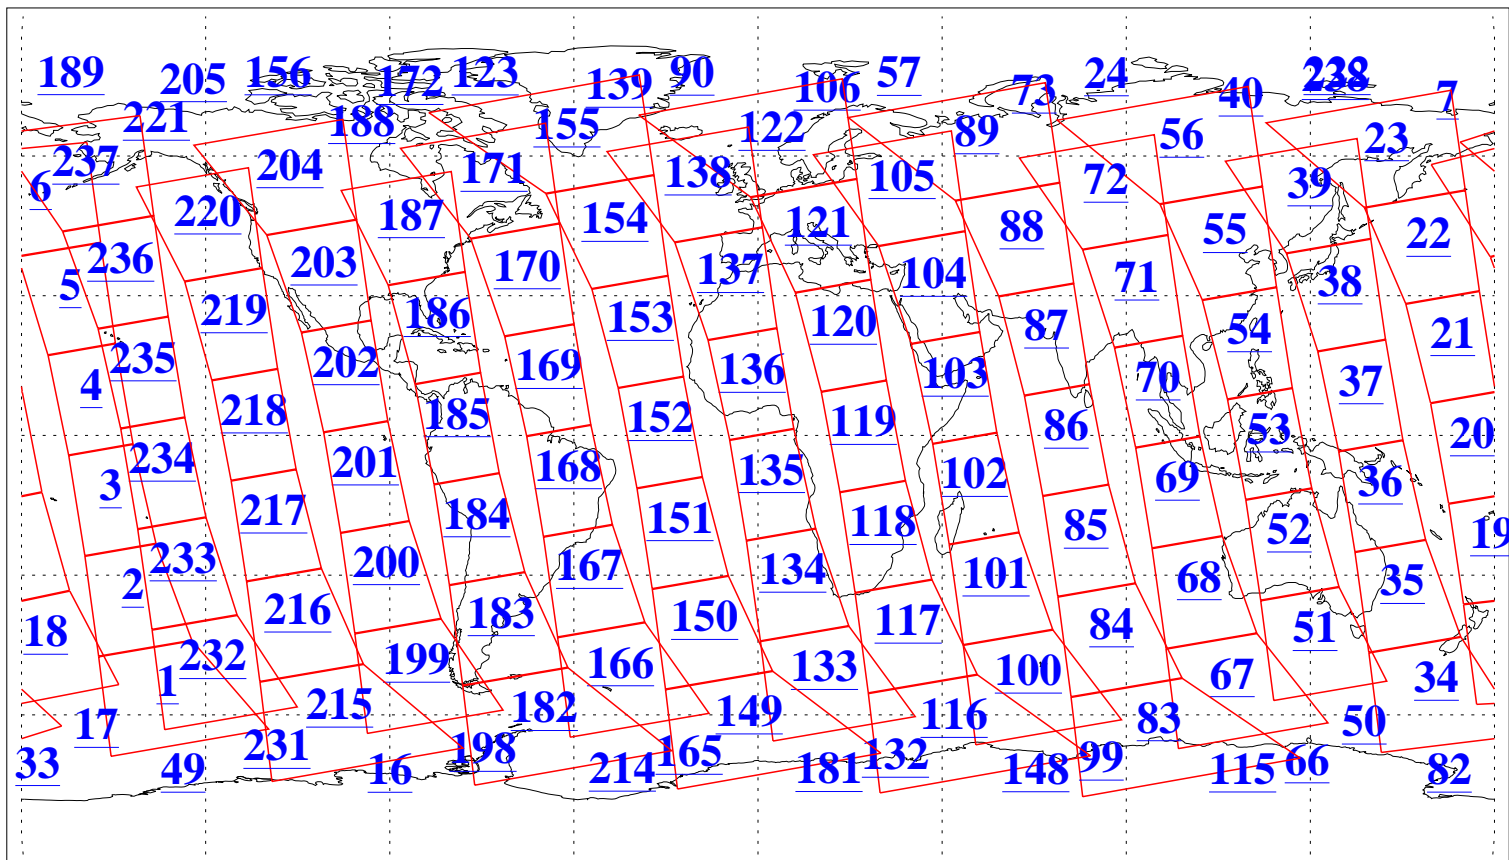

L1B Availability
AMSU Granules: 240
HSB Granules: 0
AIRS Granules: 240

27 Jan 2009
DoY 27
Aqua Day 2460
Granules: 1 to 120

Granules: 121 to 240

Legend: AMSU Available, HSB Available, AIRS Available

L1B Availability
AMSU Granules: 240
HSB Granules: 0
AIRS Granules: 240

27 Jan 2009
DoY 27
Aqua Day 2460

Ascending Granules

Descending Granules

Legend: AMSU Available, HSB Available, AIRS Available

L1B Availability
 AMSU Granules: 240
 HSB Granules: 0
 AIRS Granules: 240

27 Jan 2009
 DoY 27
 Aqua Day 2460

Northern Hemisphere Granules

Southern Hemisphere Granules

Legend: AMSU Available, HSB Available, AIRS Available