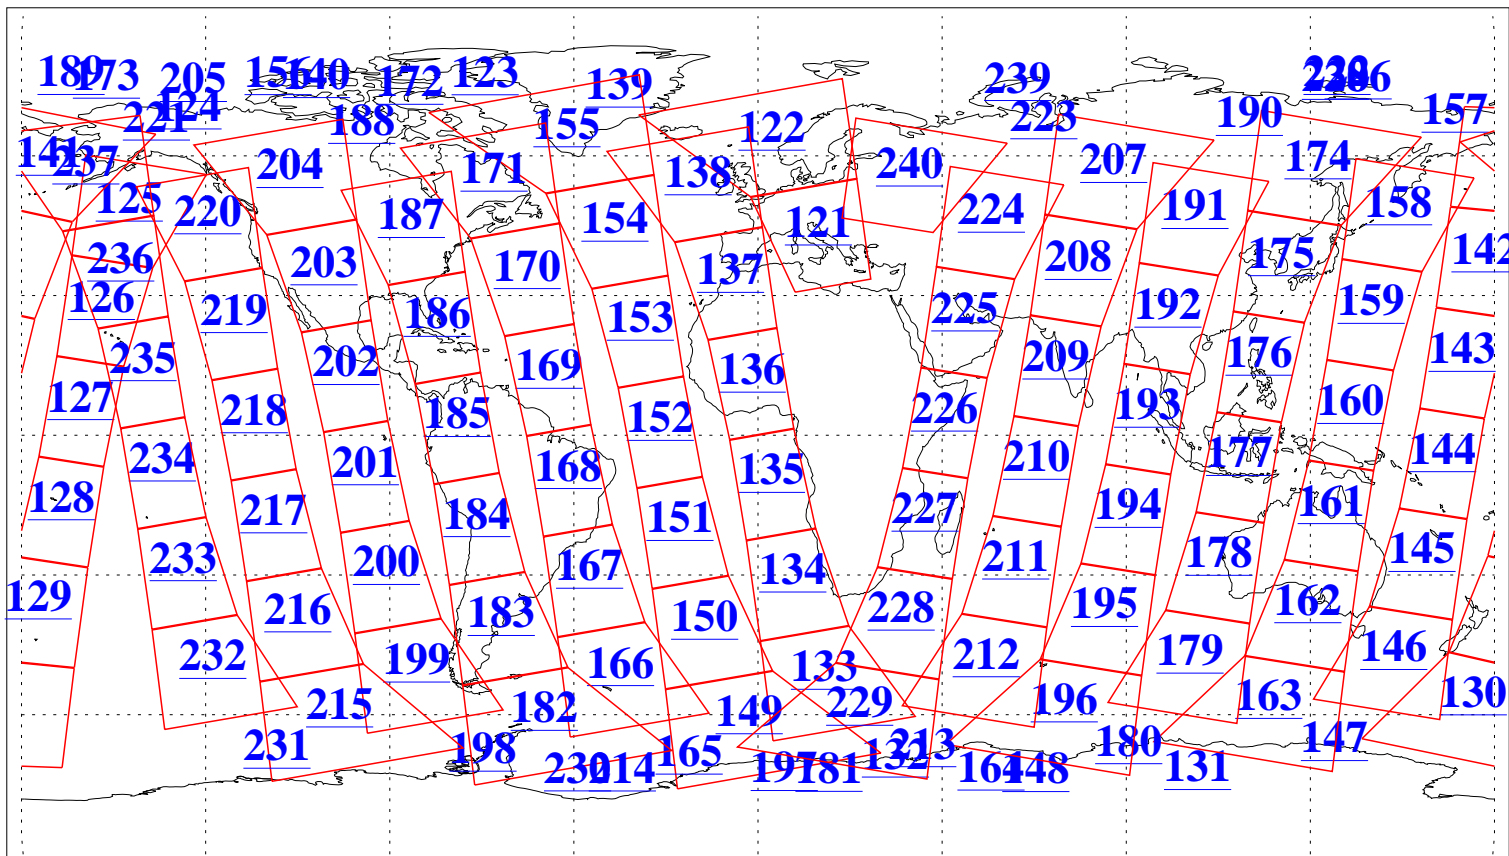

L1B Availability
AMSU Granules: 240
HSB Granules: 0
AIRS Granules: 240

27 Jan 2009
DoY 27
Aqua Day 2460
Granules: 1 to 120

Granules: 121 to 240

Legend: AMSU Available, HSB Available, AIRS Available

L1B Availability
AMSU Granules: 240
HSB Granules: 0
AIRS Granules: 240

27 Jan 2009
DoY 27
Aqua Day 2460

Ascending Granules

Descending Granules

Legend: AMSU Available, HSB Available, AIRS Available

L1B Availability
 AMSU Granules: 240
 HSB Granules: 0
 AIRS Granules: 240

27 Jan 2009
 DoY 27
 Aqua Day 2460

Northern Hemisphere Granules

Southern Hemisphere Granules

Legend: AMSU Available, HSB Available, AIRS Available