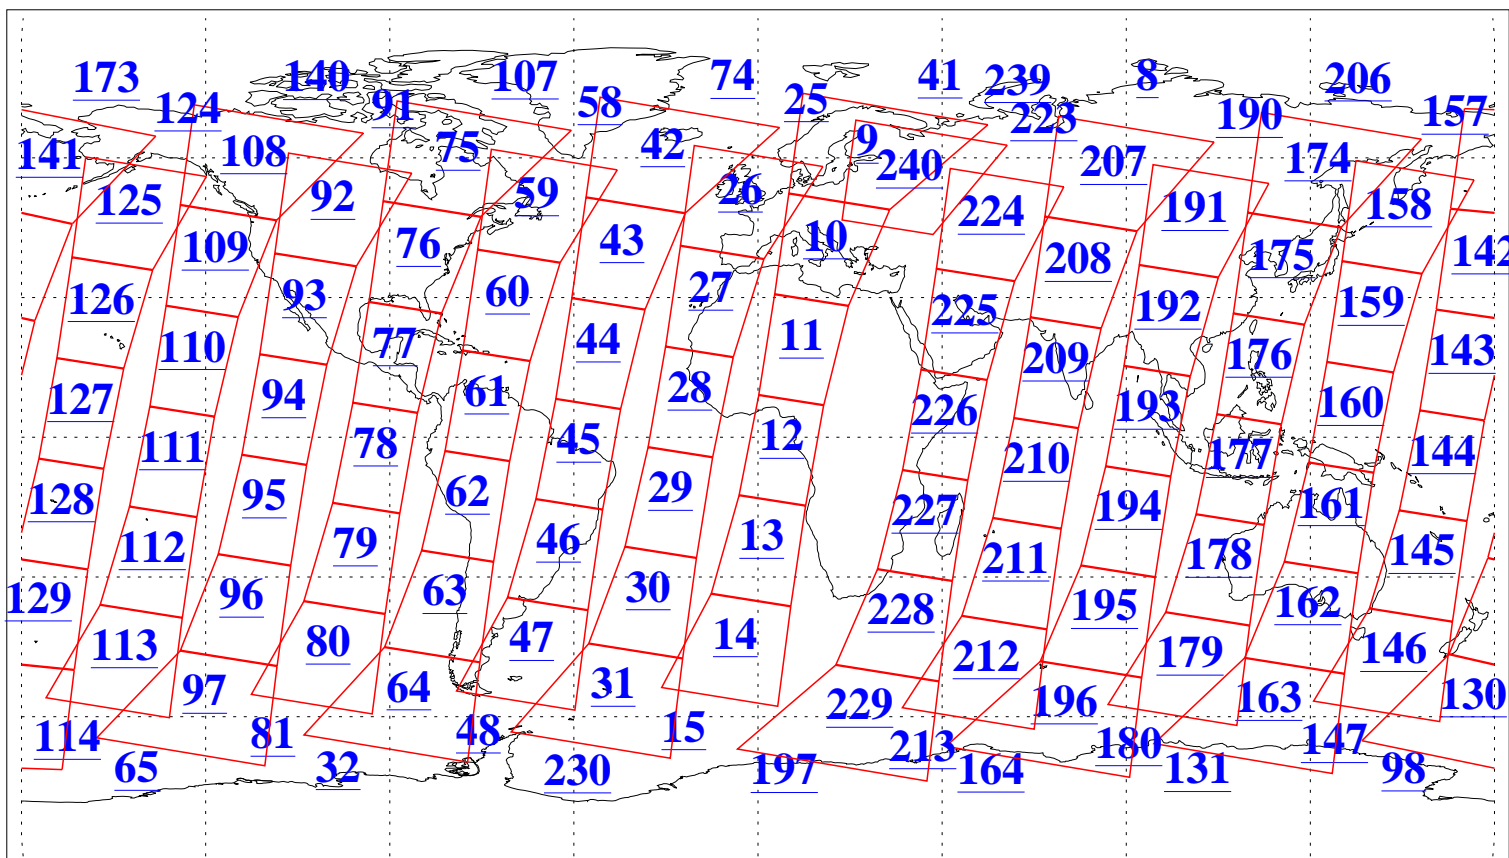

L1B Availability
AMSU Granules: 240
HSB Granules: 0
AIRS Granules: 240

27 Jan 2009
DoY 27
Aqua Day 2460
Granules: 1 to 120

Granules: 121 to 240

Legend: AMSU Available, HSB Available, AIRS Available

L1B Availability
AMSU Granules: 240
HSB Granules: 0
AIRS Granules: 240

27 Jan 2009
DoY 27
Aqua Day 2460

Ascending Granules

Descending Granules

Legend: AMSU Available, HSB Available, AIRS Available

L1B Availability
 AMSU Granules: 240
 HSB Granules: 0
 AIRS Granules: 240

27 Jan 2009
 DoY 27
 Aqua Day 2460

Northern Hemisphere Granules

Southern Hemisphere Granules

Legend: AMSU Available, HSB Available, AIRS Available