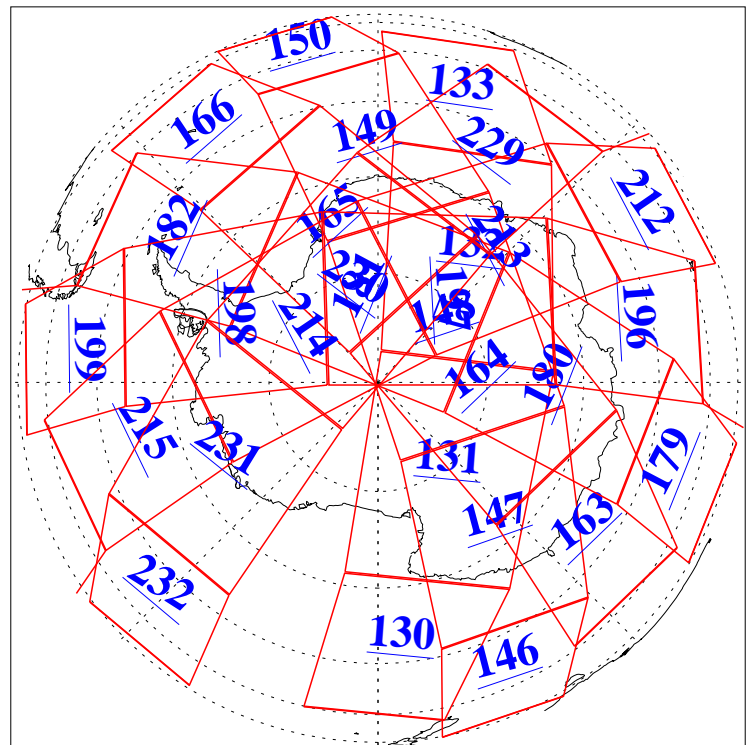

27 Jan 2009
DoY 27
Aqua Day 2460

Ascending Granules

Descending Granules

Legend: AMSU Available, HSB Available, AIRS Available

L1B Availability
 AMSU Granules: 240
 HSB Granules: 0
 AIRS Granules: 240

27 Jan 2009
 DoY 27
 Aqua Day 2460

Northern Hemisphere Granules

Southern Hemisphere Granules

Legend: AMSU Available, HSB Available, AIRS Available