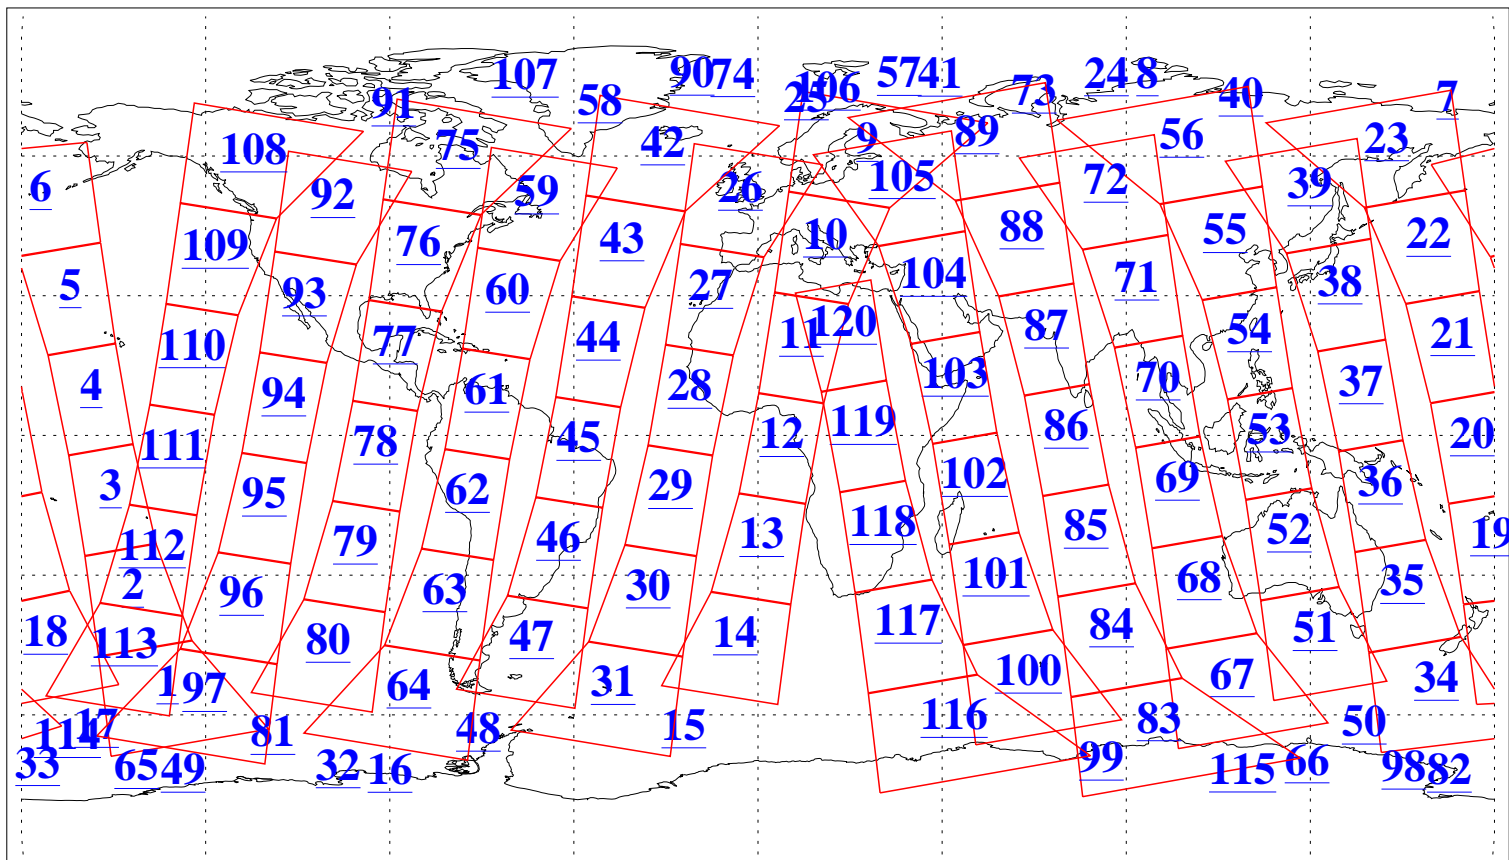

L1B Availability
AMSU Granules: 240
HSB Granules: 0
AIRS Granules: 240

27 Jan 2009
DoY 27
Aqua Day 2460
Granules: 1 to 120

Granules: 121 to 240

Legend: AMSU Available, HSB Available, AIRS Available

L1B Availability
AMSU Granules: 240
HSB Granules: 0
AIRS Granules: 240

27 Jan 2009
DoY 27
Aqua Day 2460

Ascending Granules

Descending Granules

Legend: AMSU Available, HSB Available, AIRS Available

L1B Availability
 AMSU Granules: 240
 HSB Granules: 0
 AIRS Granules: 240

27 Jan 2009
 DoY 27
 Aqua Day 2460

Northern Hemisphere Granules

Southern Hemisphere Granules

Legend: AMSU Available, HSB Available, AIRS Available