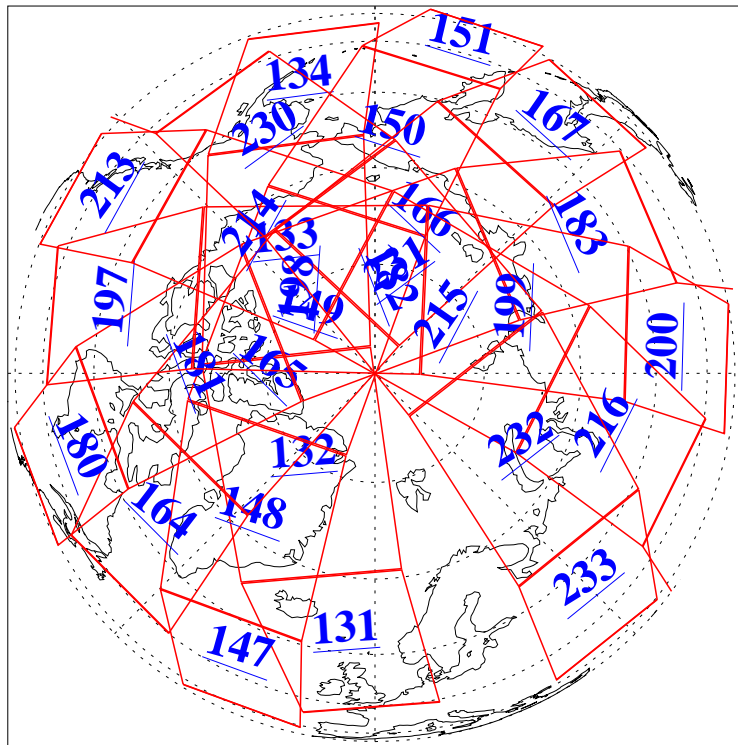

L1B Availability
AMSU Granules: 240
HSB Granules: 0
AIRS Granules: 240

26 Jan 2009
DoY 26
Aqua Day 2459
Granules: 1 to 120

Granules: 121 to 240

Legend: AMSU Available, HSB Available, AIRS Available

L1B Availability
AMSU Granules: 240
HSB Granules: 0
AIRS Granules: 240

26 Jan 2009
DoY 26
Aqua Day 2459
Ascending Granules

Descending Granules

Legend: AMSU Available, HSB Available, AIRS Available

L1B Availability
 AMSU Granules: 240
 HSB Granules: 0
 AIRS Granules: 240

26 Jan 2009
 DoY 26
 Aqua Day 2459

Northern Hemisphere Granules

Southern Hemisphere Granules

Legend: AMSU Available, HSB Available, AIRS Available