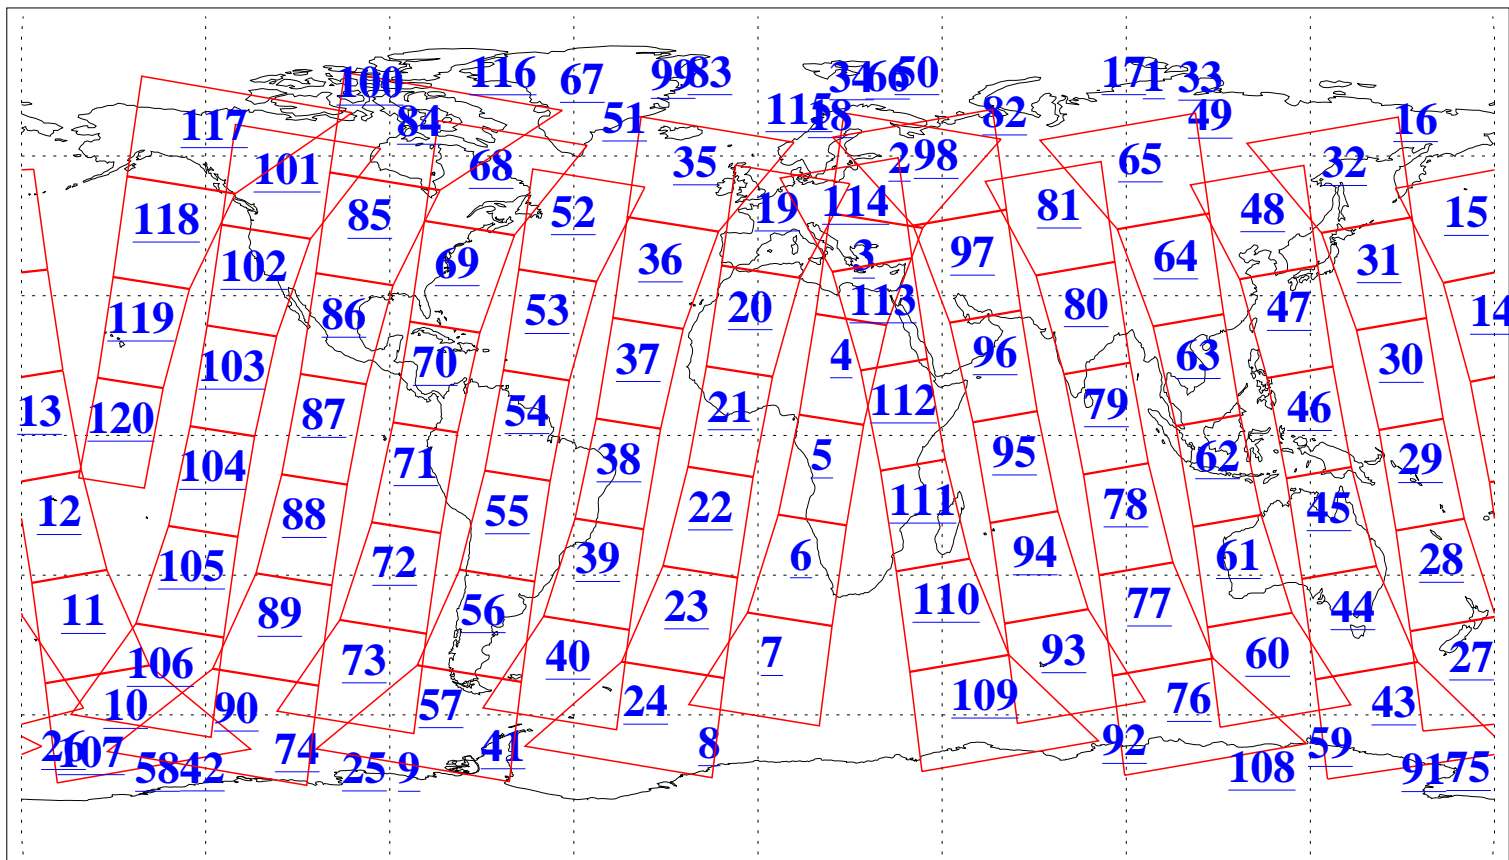

L1B Availability
AMSU Granules: 240
HSB Granules: 0
AIRS Granules: 240

26 Jan 2009
DoY 26
Aqua Day 2459
Granules: 1 to 120

Granules: 121 to 240

Legend: AMSU Available, HSB Available, AIRS Available

L1B Availability
AMSU Granules: 240
HSB Granules: 0
AIRS Granules: 240

26 Jan 2009
DoY 26
Aqua Day 2459
Ascending Granules

Descending Granules

Legend: AMSU Available, HSB Available, AIRS Available

L1B Availability
 AMSU Granules: 240
 HSB Granules: 0
 AIRS Granules: 240

26 Jan 2009
 DoY 26
 Aqua Day 2459

Northern Hemisphere Granules

Southern Hemisphere Granules

Legend: AMSU Available, HSB Available, AIRS Available