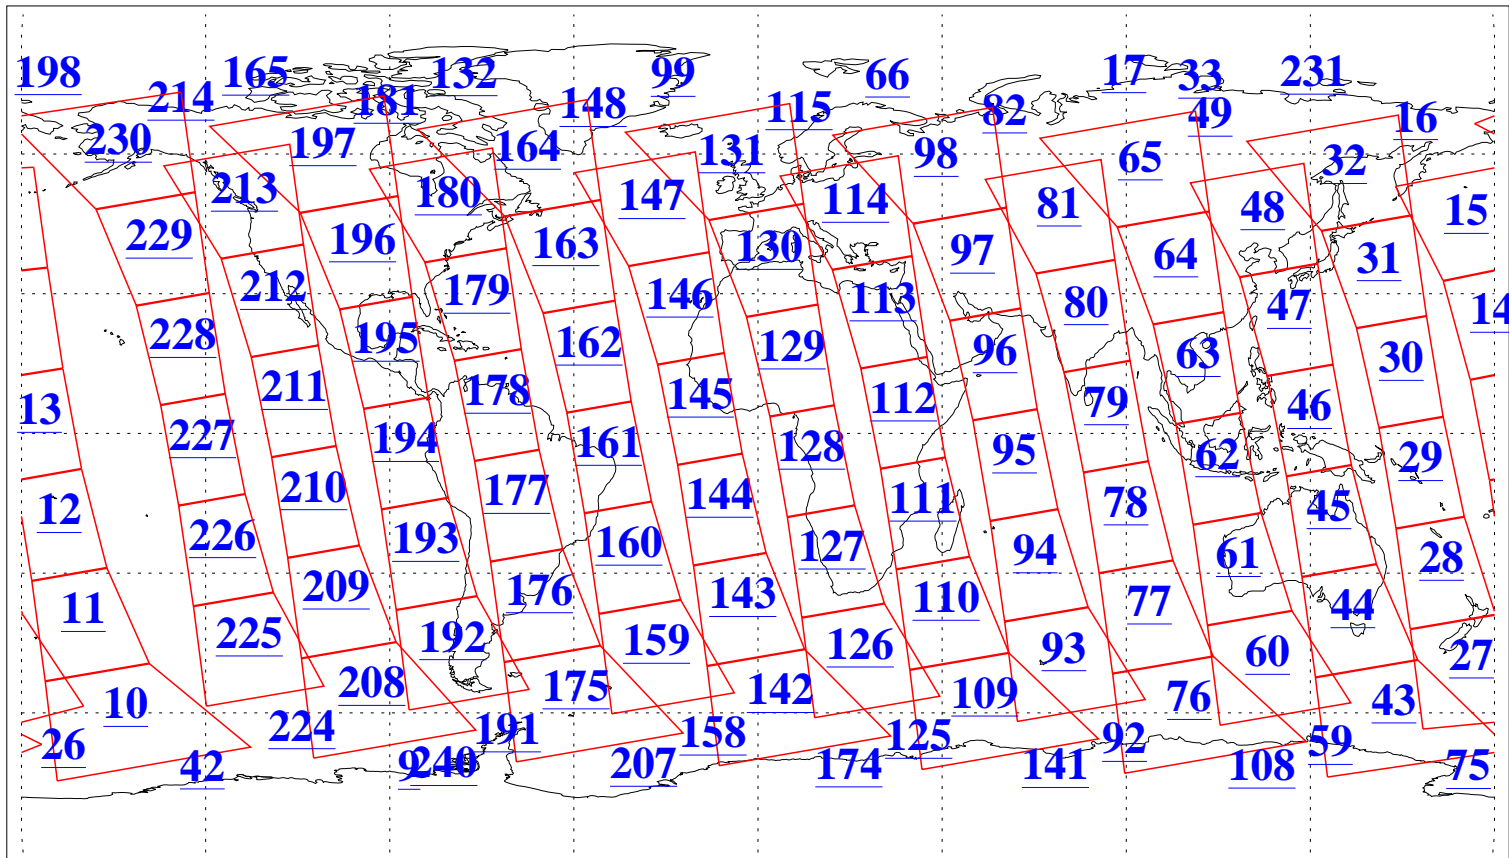

L1B Availability
AMSU Granules: 240
HSB Granules: 0
AIRS Granules: 240

26 Jan 2009
DoY 26
Aqua Day 2459
Granules: 1 to 120

Granules: 121 to 240

Legend: AMSU Available, HSB Available, AIRS Available

L1B Availability
AMSU Granules: 240
HSB Granules: 0
AIRS Granules: 240

26 Jan 2009
DoY 26
Aqua Day 2459
Ascending Granules

Descending Granules

Legend: AMSU Available, HSB Available, AIRS Available

L1B Availability
 AMSU Granules: 240
 HSB Granules: 0
 AIRS Granules: 240

26 Jan 2009
 DoY 26
 Aqua Day 2459

Northern Hemisphere Granules

Southern Hemisphere Granules

Legend: AMSU Available, HSB Available, AIRS Available