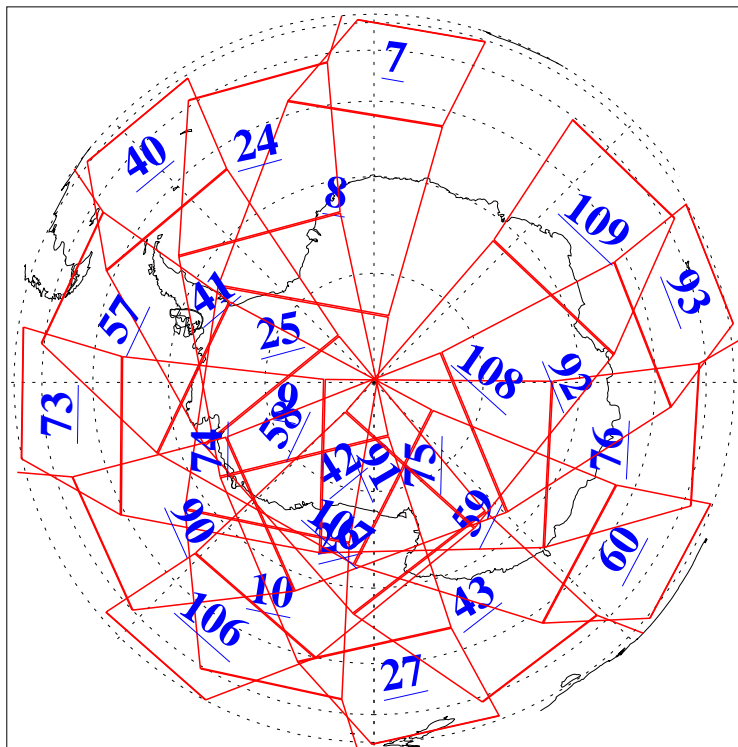

L1B Availability
AMSU Granules: 240
HSB Granules: 0
AIRS Granules: 240

26 Jan 2009
DoY 26
Aqua Day 2459
Granules: 1 to 120

Granules: 121 to 240

Legend: AMSU Available, HSB Available, AIRS Available

L1B Availability
AMSU Granules: 240
HSB Granules: 0
AIRS Granules: 240

26 Jan 2009
DoY 26
Aqua Day 2459
Ascending Granules

Descending Granules

Legend: AMSU Available, HSB Available, AIRS Available

L1B Availability
 AMSU Granules: 240
 HSB Granules: 0
 AIRS Granules: 240

26 Jan 2009
 DoY 26
 Aqua Day 2459

Northern Hemisphere Granules

Southern Hemisphere Granules

Legend: AMSU Available, HSB Available, AIRS Available