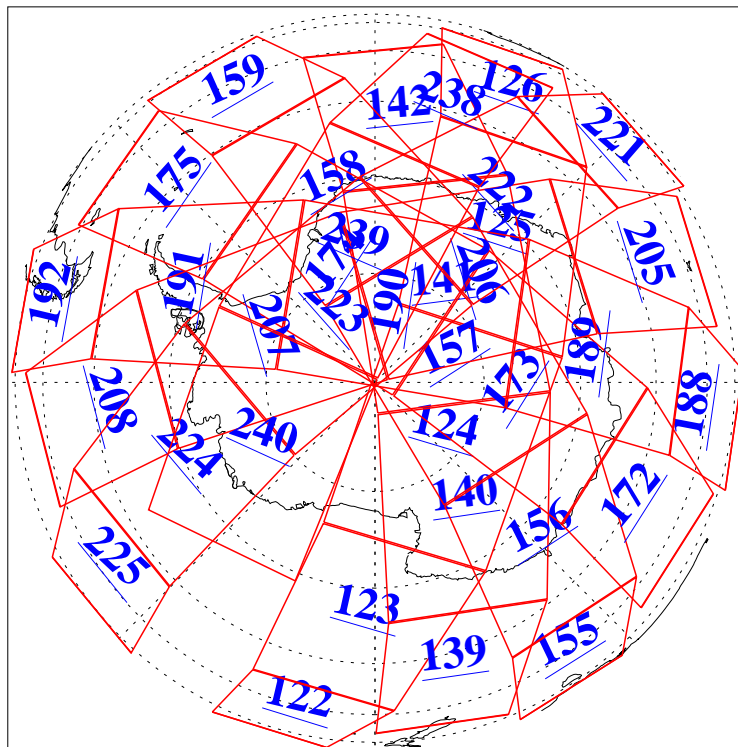

L1B Availability
AMSU Granules: 240
HSB Granules: 0
AIRS Granules: 240

26 Jan 2009
DoY 26
Aqua Day 2459
Granules: 1 to 120

Granules: 121 to 240

Legend: AMSU Available, HSB Available, AIRS Available

L1B Availability
AMSU Granules: 240
HSB Granules: 0
AIRS Granules: 240

26 Jan 2009
DoY 26
Aqua Day 2459
Ascending Granules

Descending Granules

Legend: AMSU Available, HSB Available, AIRS Available

L1B Availability
 AMSU Granules: 240
 HSB Granules: 0
 AIRS Granules: 240

26 Jan 2009
 DoY 26
 Aqua Day 2459

Northern Hemisphere Granules

Southern Hemisphere Granules

Legend: AMSU Available, HSB Available, AIRS Available