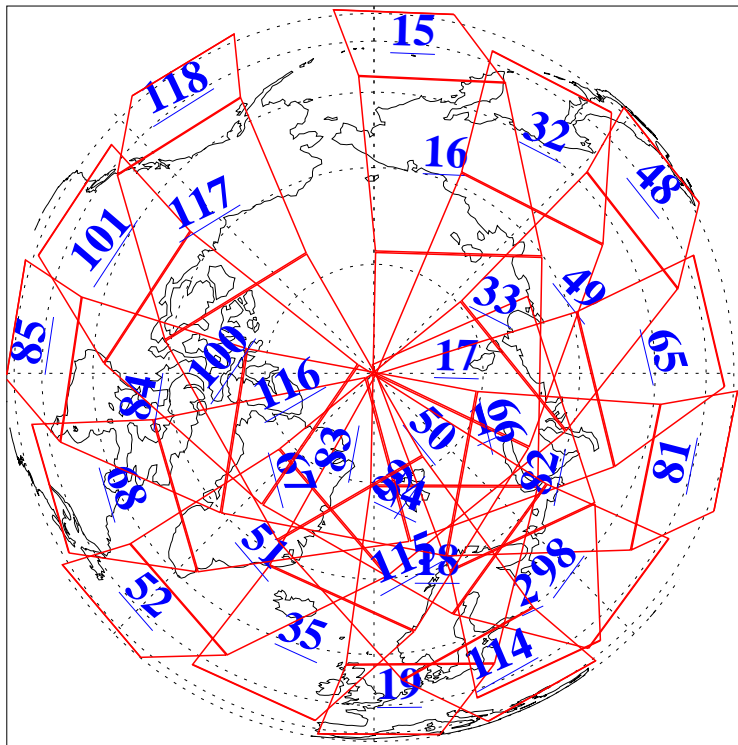

L1B Availability
AMSU Granules: 240
HSB Granules: 0
AIRS Granules: 240

26 Jan 2009
DoY 26
Aqua Day 2459
Granules: 1 to 120

Granules: 121 to 240

Legend: AMSU Available, HSB Available, AIRS Available

L1B Availability
AMSU Granules: 240
HSB Granules: 0
AIRS Granules: 240

26 Jan 2009
DoY 26
Aqua Day 2459
Ascending Granules

Descending Granules

Legend: AMSU Available, HSB Available, AIRS Available

L1B Availability
 AMSU Granules: 240
 HSB Granules: 0
 AIRS Granules: 240

26 Jan 2009
 DoY 26
 Aqua Day 2459

Northern Hemisphere Granules

Southern Hemisphere Granules

Legend: AMSU Available, HSB Available, AIRS Available