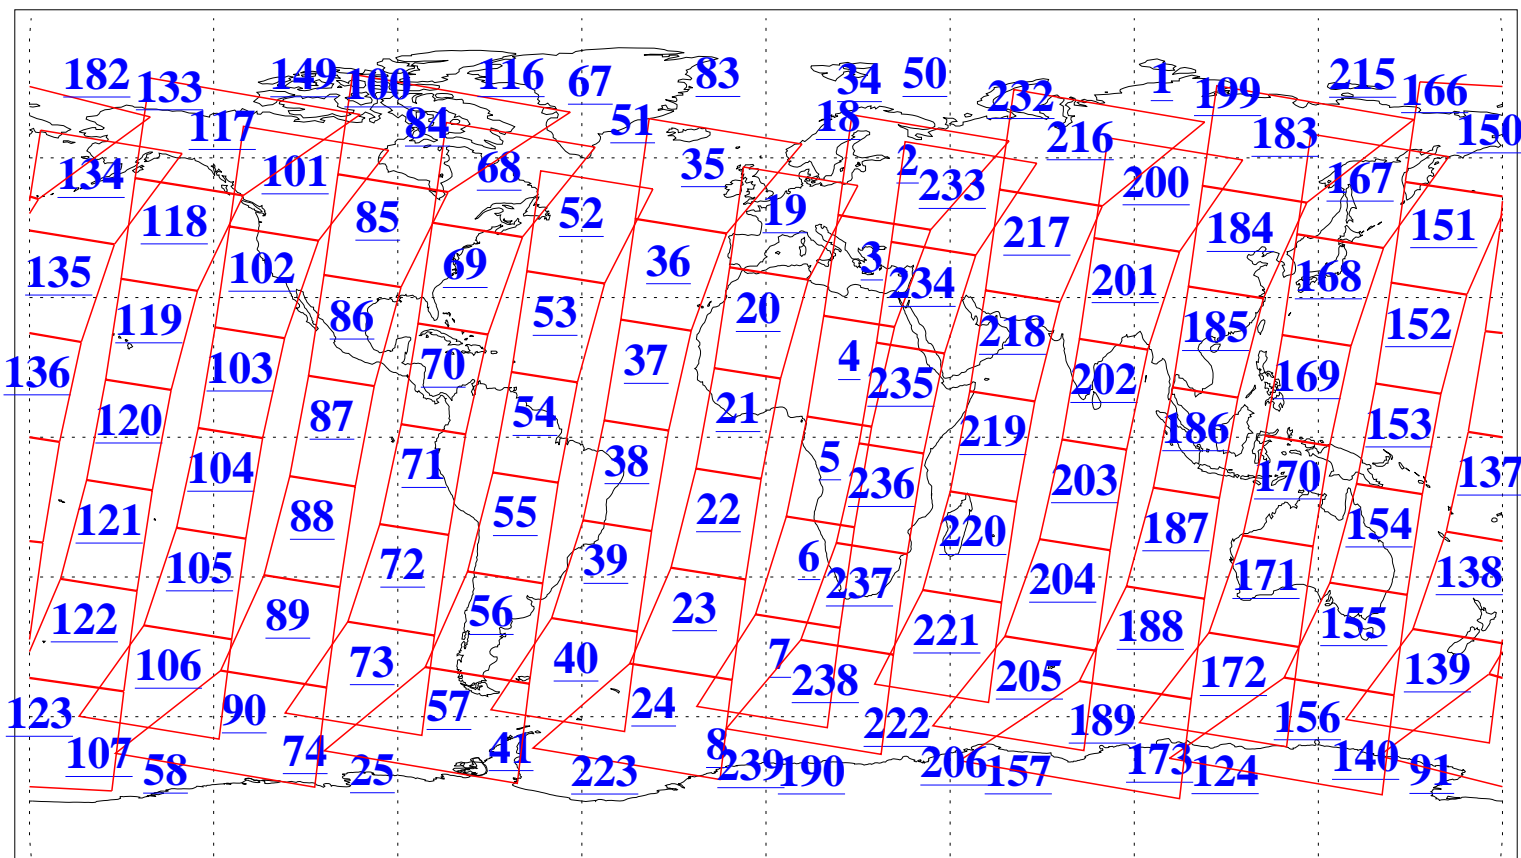

L1B Availability
AMSU Granules: 240
HSB Granules: 0
AIRS Granules: 240

26 Jan 2009
DoY 26
Aqua Day 2459
Granules: 1 to 120

Granules: 121 to 240

Legend: AMSU Available, HSB Available, AIRS Available

L1B Availability
AMSU Granules: 240
HSB Granules: 0
AIRS Granules: 240

26 Jan 2009
DoY 26
Aqua Day 2459
Ascending Granules

Descending Granules

Legend: AMSU Available, HSB Available, AIRS Available

L1B Availability
 AMSU Granules: 240
 HSB Granules: 0
 AIRS Granules: 240

26 Jan 2009
 DoY 26
 Aqua Day 2459

Northern Hemisphere Granules

Southern Hemisphere Granules

Legend: AMSU Available, HSB Available, AIRS Available