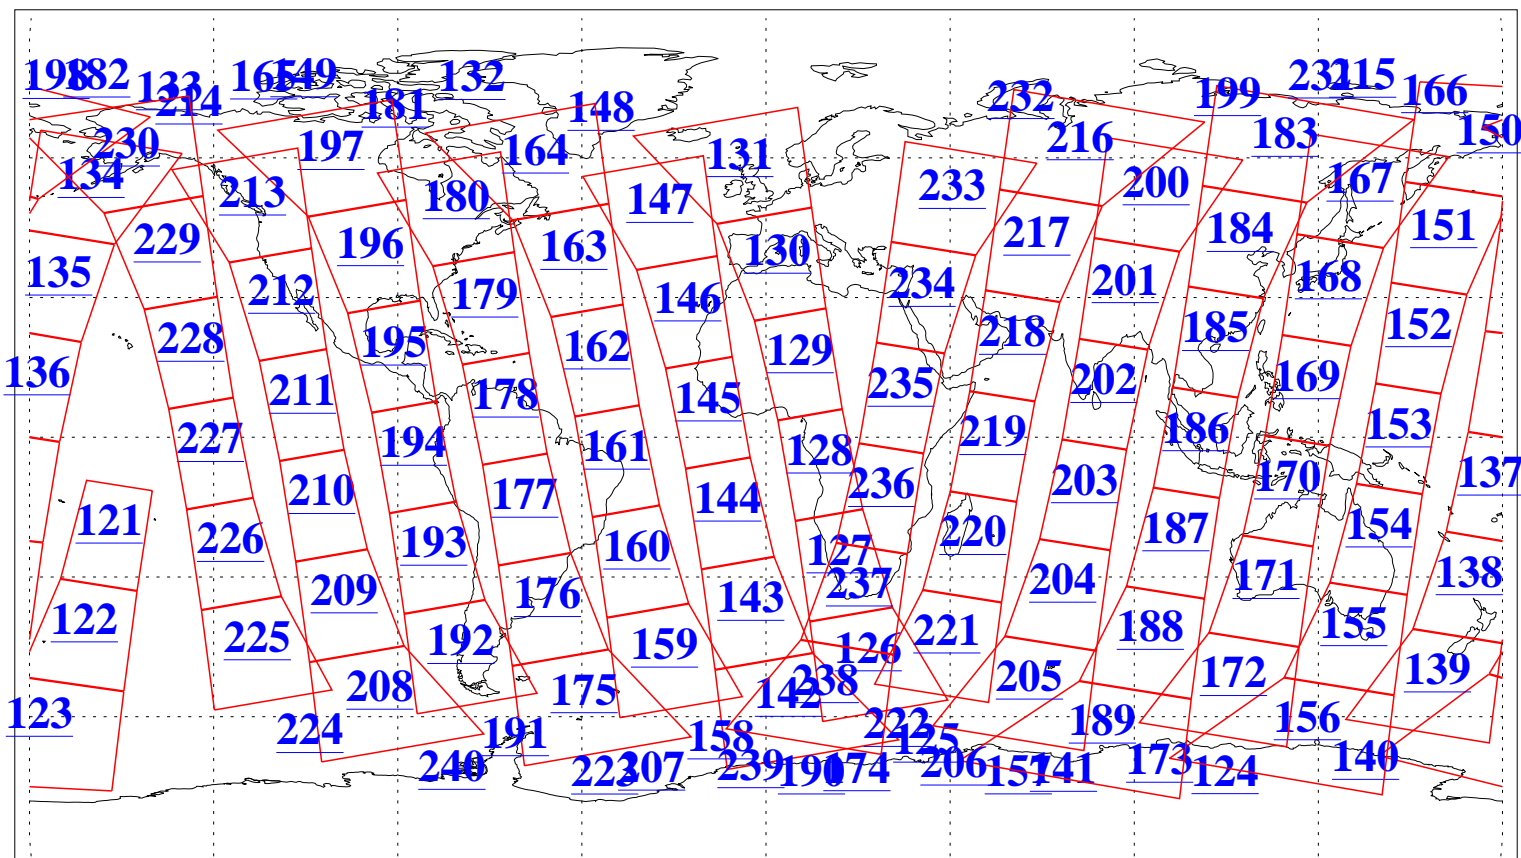

L1B Availability
AMSU Granules: 240
HSB Granules: 0
AIRS Granules: 240

26 Jan 2009
DoY 26
Aqua Day 2459
Granules: 1 to 120

Granules: 121 to 240

Legend: AMSU Available, HSB Available, AIRS Available

L1B Availability
AMSU Granules: 240
HSB Granules: 0
AIRS Granules: 240

26 Jan 2009
DoY 26
Aqua Day 2459
Ascending Granules

Descending Granules

Legend: AMSU Available, HSB Available, AIRS Available

L1B Availability
 AMSU Granules: 240
 HSB Granules: 0
 AIRS Granules: 240

26 Jan 2009
 DoY 26
 Aqua Day 2459

Northern Hemisphere Granules

Southern Hemisphere Granules

Legend: AMSU Available, HSB Available, AIRS Available