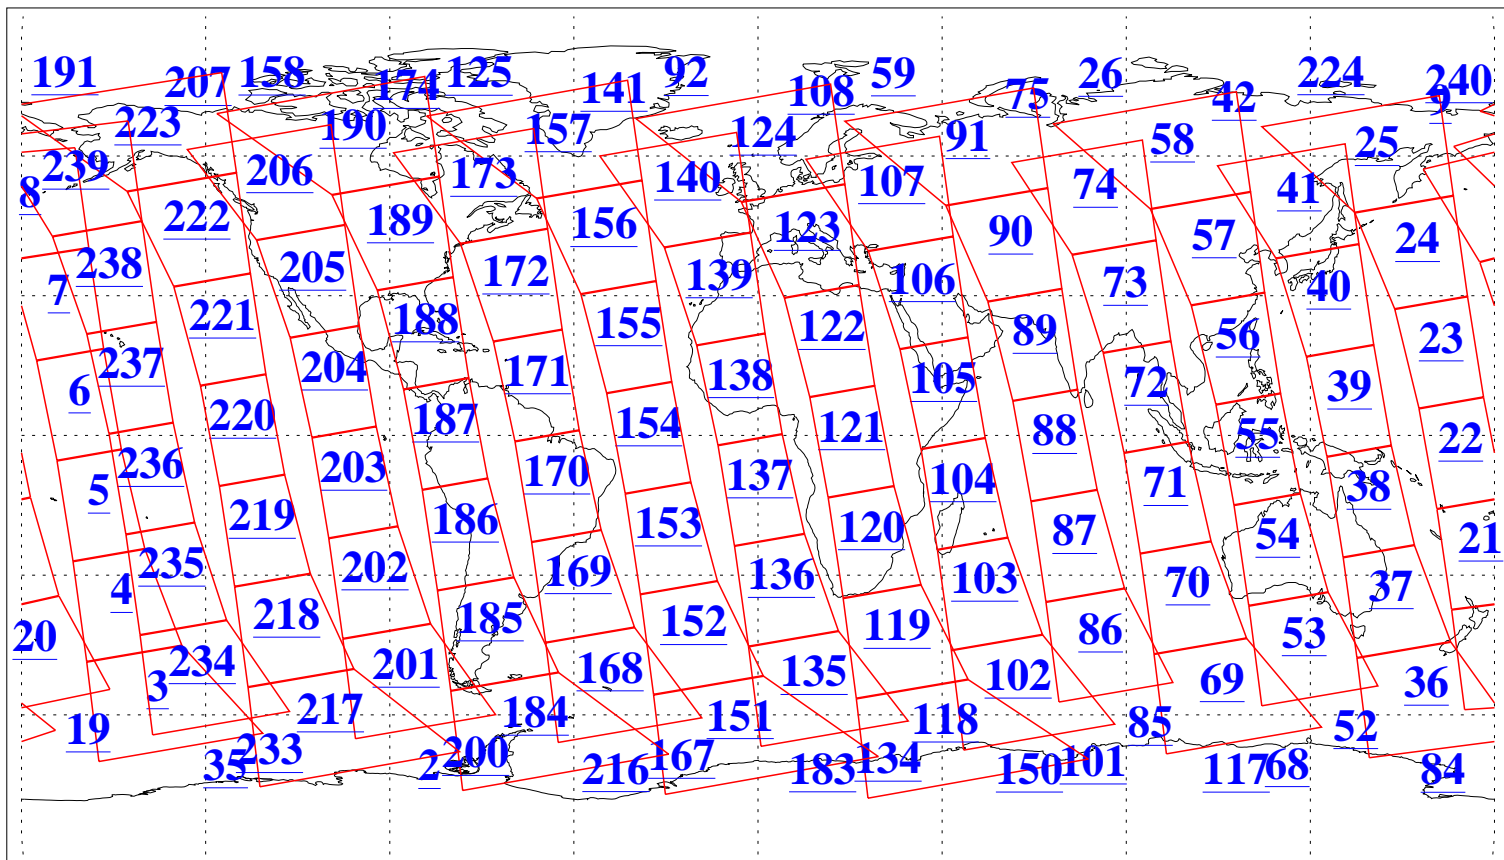

L1B Availability  
AMSU Granules: 240  
HSB Granules: 0  
AIRS Granules: 240

25 Jan 2009  
DoY 25  
Aqua Day 2458  
Granules: 1 to 120

Granules: 121 to 240

Legend: AMSU Available, HSB Available, AIRS Available

L1B Availability  
AMSU Granules: 240  
HSB Granules: 0  
AIRS Granules: 240

25 Jan 2009  
DoY 25  
Aqua Day 2458

Ascending Granules

Descending Granules

Legend: AMSU Available, HSB Available, AIRS Available

L1B Availability  
 AMSU Granules: 240  
 HSB Granules: 0  
 AIRS Granules: 240

25 Jan 2009  
 DoY 25  
 Aqua Day 2458

Northern Hemisphere Granules

Southern Hemisphere Granules

Legend: AMSU Available, HSB Available, AIRS Available