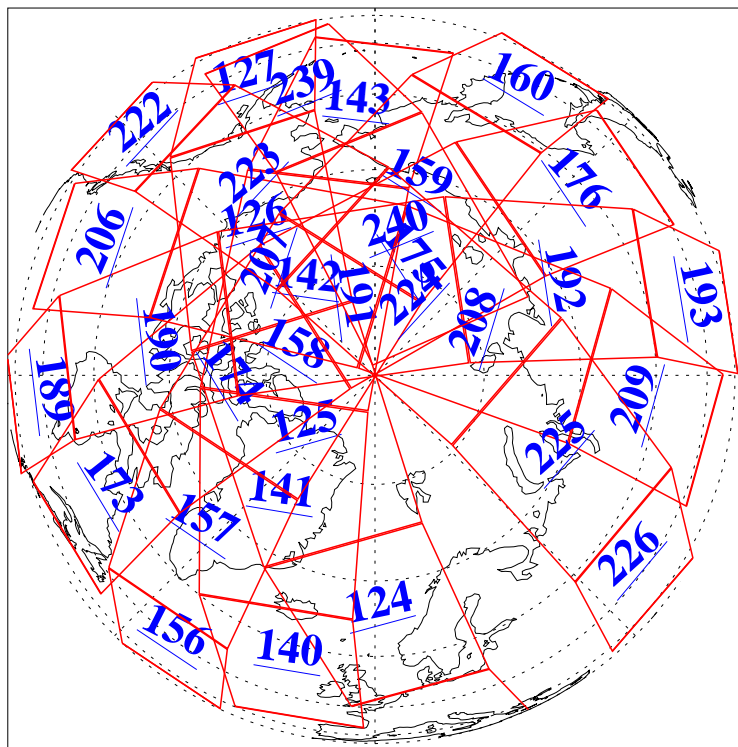

L1B Availability  
AMSU Granules: 240  
HSB Granules: 0  
AIRS Granules: 240

25 Jan 2009  
DoY 25  
Aqua Day 2458  
Granules: 1 to 120

Granules: 121 to 240

Legend: AMSU Available, HSB Available, AIRS Available

L1B Availability  
AMSU Granules: 240  
HSB Granules: 0  
AIRS Granules: 240

25 Jan 2009  
DoY 25  
Aqua Day 2458

Ascending Granules

Descending Granules

Legend: AMSU Available, HSB Available, AIRS Available

L1B Availability  
 AMSU Granules: 240  
 HSB Granules: 0  
 AIRS Granules: 240

25 Jan 2009  
 DoY 25  
 Aqua Day 2458

Northern Hemisphere Granules

Southern Hemisphere Granules

Legend: AMSU Available, HSB Available, AIRS Available