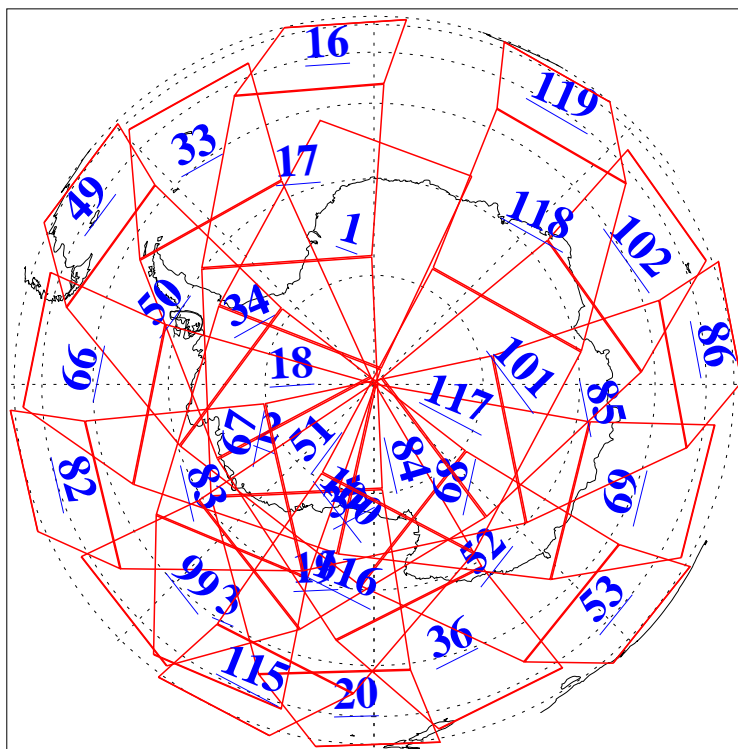

L1B Availability  
AMSU Granules: 240  
HSB Granules: 0  
AIRS Granules: 240

25 Jan 2009  
DoY 25  
Aqua Day 2458  
Granules: 1 to 120

Granules: 121 to 240

Legend: AMSU Available, HSB Available, AIRS Available

L1B Availability  
AMSU Granules: 240  
HSB Granules: 0  
AIRS Granules: 240

25 Jan 2009  
DoY 25  
Aqua Day 2458

Ascending Granules

Descending Granules

Legend: AMSU Available, HSB Available, AIRS Available

L1B Availability  
 AMSU Granules: 240  
 HSB Granules: 0  
 AIRS Granules: 240

25 Jan 2009  
 DoY 25  
 Aqua Day 2458

Northern Hemisphere Granules

Southern Hemisphere Granules

Legend: AMSU Available, HSB Available, AIRS Available