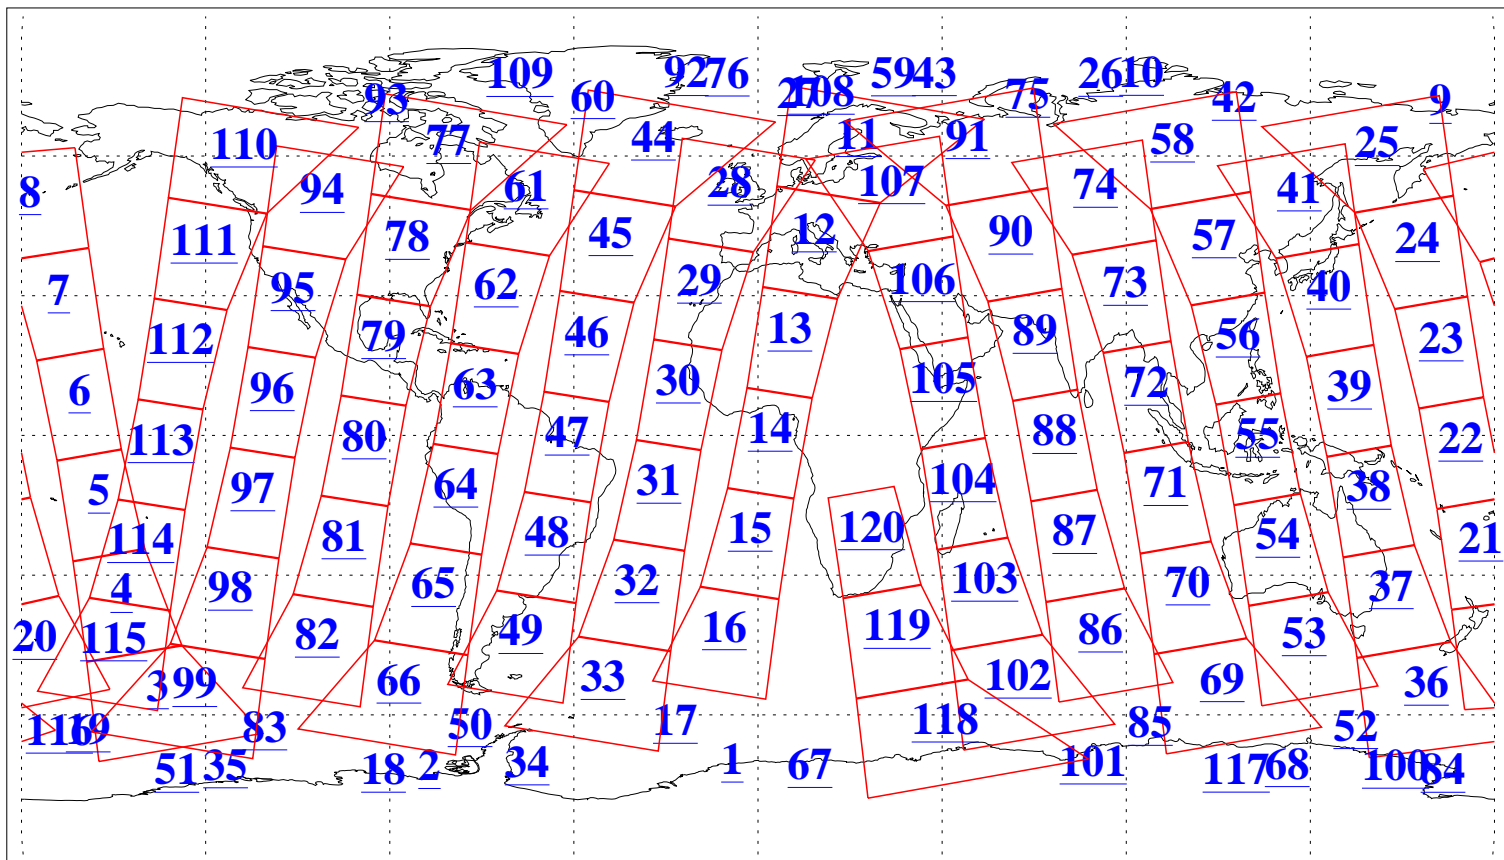

L1B Availability  
AMSU Granules: 240  
HSB Granules: 0  
AIRS Granules: 240

25 Jan 2009  
DoY 25  
Aqua Day 2458  
Granules: 1 to 120

Granules: 121 to 240

Legend: AMSU Available, HSB Available, AIRS Available

L1B Availability  
AMSU Granules: 240  
HSB Granules: 0  
AIRS Granules: 240

25 Jan 2009  
DoY 25  
Aqua Day 2458

Ascending Granules

Descending Granules

Legend: AMSU Available, HSB Available, AIRS Available

L1B Availability  
 AMSU Granules: 240  
 HSB Granules: 0  
 AIRS Granules: 240

25 Jan 2009  
 DoY 25  
 Aqua Day 2458

Northern Hemisphere Granules

Southern Hemisphere Granules

Legend: AMSU Available, HSB Available, AIRS Available