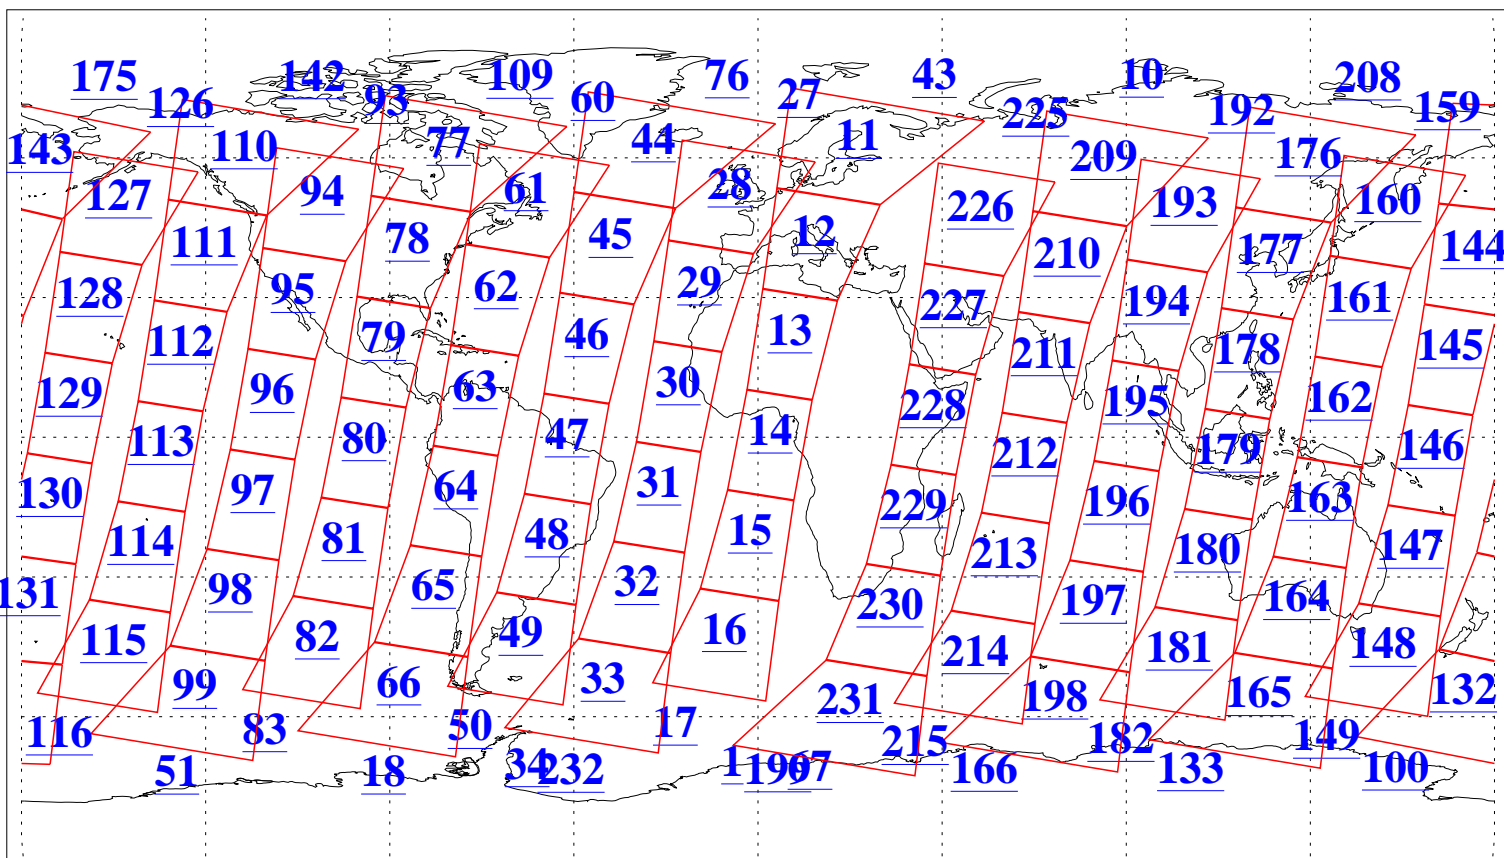

L1B Availability  
AMSU Granules: 240  
HSB Granules: 0  
AIRS Granules: 240

25 Jan 2009  
DoY 25  
Aqua Day 2458  
Granules: 1 to 120

Granules: 121 to 240

Legend: AMSU Available, HSB Available, AIRS Available

L1B Availability  
AMSU Granules: 240  
HSB Granules: 0  
AIRS Granules: 240

25 Jan 2009  
DoY 25  
Aqua Day 2458

Ascending Granules

Descending Granules

Legend: AMSU Available, HSB Available, AIRS Available

L1B Availability  
 AMSU Granules: 240  
 HSB Granules: 0  
 AIRS Granules: 240

25 Jan 2009  
 DoY 25  
 Aqua Day 2458

Northern Hemisphere Granules

Southern Hemisphere Granules

Legend: AMSU Available, HSB Available, AIRS Available