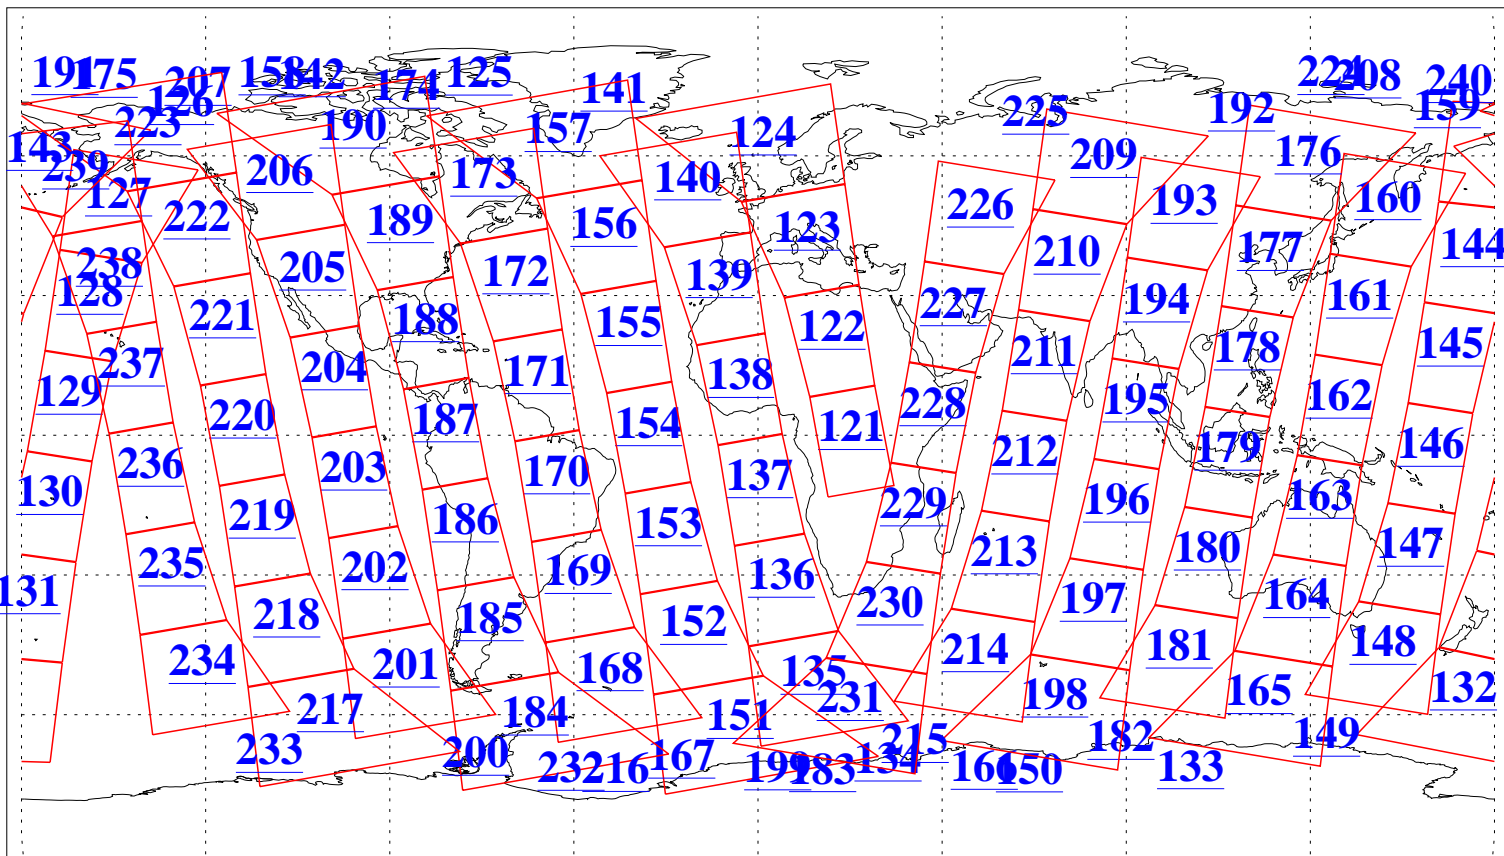

L1B Availability  
AMSU Granules: 240  
HSB Granules: 0  
AIRS Granules: 240

25 Jan 2009  
DoY 25  
Aqua Day 2458  
Granules: 1 to 120

Granules: 121 to 240

Legend: AMSU Available, HSB Available, AIRS Available

L1B Availability  
AMSU Granules: 240  
HSB Granules: 0  
AIRS Granules: 240

25 Jan 2009  
DoY 25  
Aqua Day 2458

Ascending Granules

Descending Granules

Legend: AMSU Available, HSB Available, AIRS Available

L1B Availability  
 AMSU Granules: 240  
 HSB Granules: 0  
 AIRS Granules: 240

25 Jan 2009  
 DoY 25  
 Aqua Day 2458

Northern Hemisphere Granules

Southern Hemisphere Granules

Legend: AMSU Available, HSB Available, AIRS Available