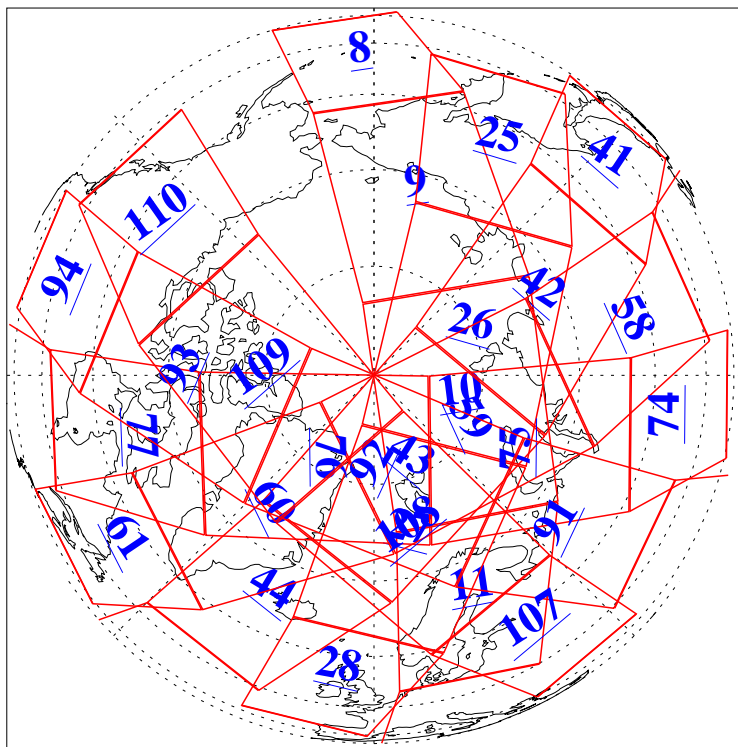

L1B Availability  
AMSU Granules: 240  
HSB Granules: 0  
AIRS Granules: 240

25 Jan 2009  
DoY 25  
Aqua Day 2458  
Granules: 1 to 120

Granules: 121 to 240

Legend: AMSU Available, HSB Available, AIRS Available

L1B Availability  
AMSU Granules: 240  
HSB Granules: 0  
AIRS Granules: 240

25 Jan 2009  
DoY 25  
Aqua Day 2458

Ascending Granules

Descending Granules

Legend: AMSU Available, HSB Available, AIRS Available

L1B Availability  
 AMSU Granules: 240  
 HSB Granules: 0  
 AIRS Granules: 240

25 Jan 2009  
 DoY 25  
 Aqua Day 2458

Northern Hemisphere Granules

Southern Hemisphere Granules

Legend: AMSU Available, HSB Available, AIRS Available