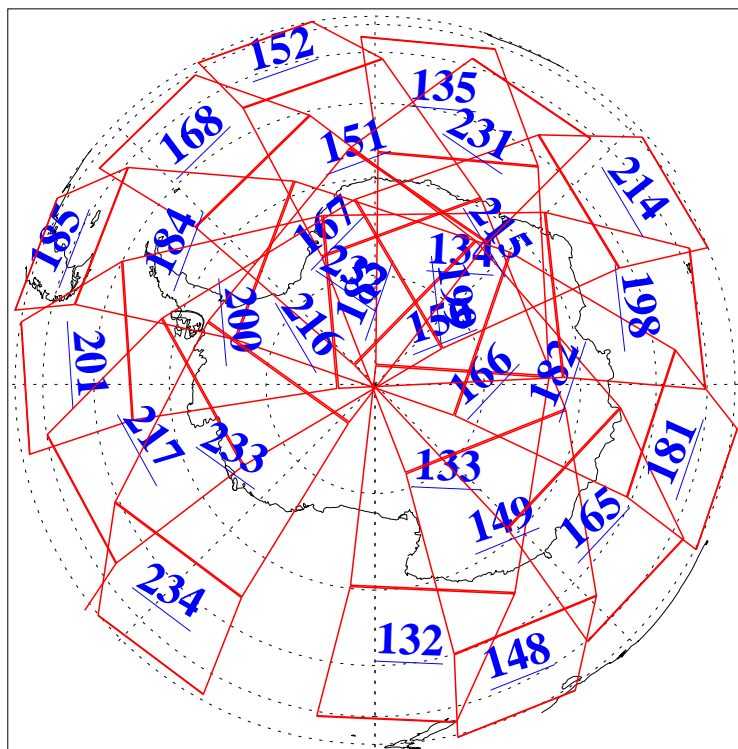

L1B Availability  
AMSU Granules: 240  
HSB Granules: 0  
AIRS Granules: 240

25 Jan 2009  
DoY 25  
Aqua Day 2458  
Granules: 1 to 120

Granules: 121 to 240

Legend: AMSU Available, HSB Available, AIRS Available

L1B Availability  
AMSU Granules: 240  
HSB Granules: 0  
AIRS Granules: 240

25 Jan 2009  
DoY 25  
Aqua Day 2458

Ascending Granules

Descending Granules

Legend: AMSU Available, HSB Available, AIRS Available

L1B Availability  
 AMSU Granules: 240  
 HSB Granules: 0  
 AIRS Granules: 240

25 Jan 2009  
 DoY 25  
 Aqua Day 2458

Northern Hemisphere Granules

Southern Hemisphere Granules

Legend: AMSU Available, HSB Available, AIRS Available