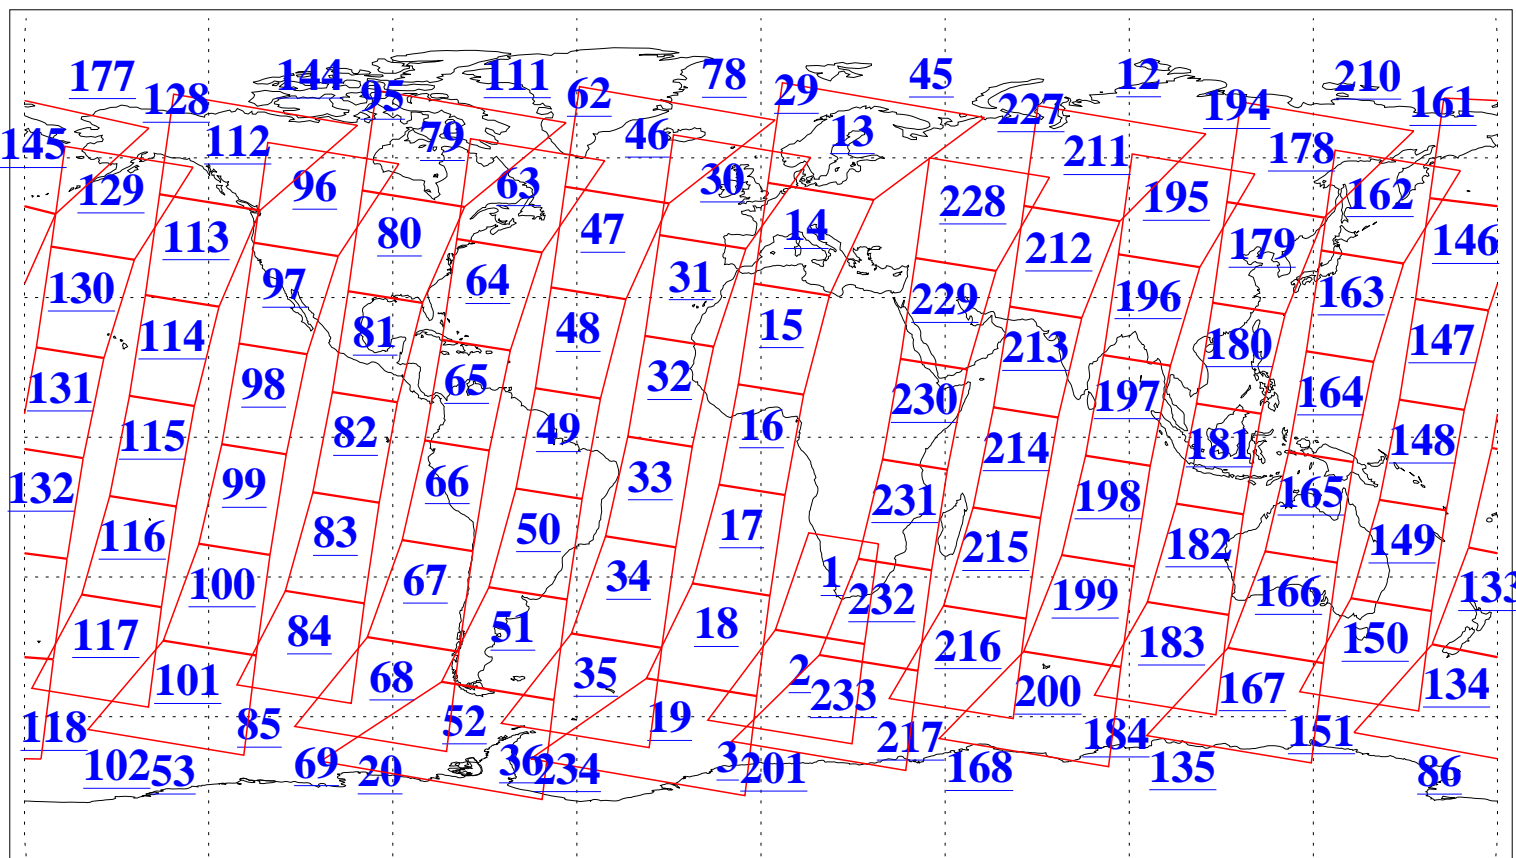

L1B Availability  
AMSU Granules: 240  
HSB Granules: 0  
AIRS Granules: 240

23 Jan 2009  
DoY 23  
Aqua Day 2456  
Granules: 1 to 120

Granules: 121 to 240

Legend: AMSU Available, HSB Available, AIRS Available

L1B Availability  
AMSU Granules: 240  
HSB Granules: 0  
AIRS Granules: 240

23 Jan 2009  
DoY 23  
Aqua Day 2456

Ascending Granules

Descending Granules

Legend: AMSU Available, HSB Available, AIRS Available

L1B Availability  
 AMSU Granules: 240  
 HSB Granules: 0  
 AIRS Granules: 240

23 Jan 2009  
 DoY 23  
 Aqua Day 2456

Northern Hemisphere Granules

Southern Hemisphere Granules

Legend: AMSU Available, HSB Available, AIRS Available