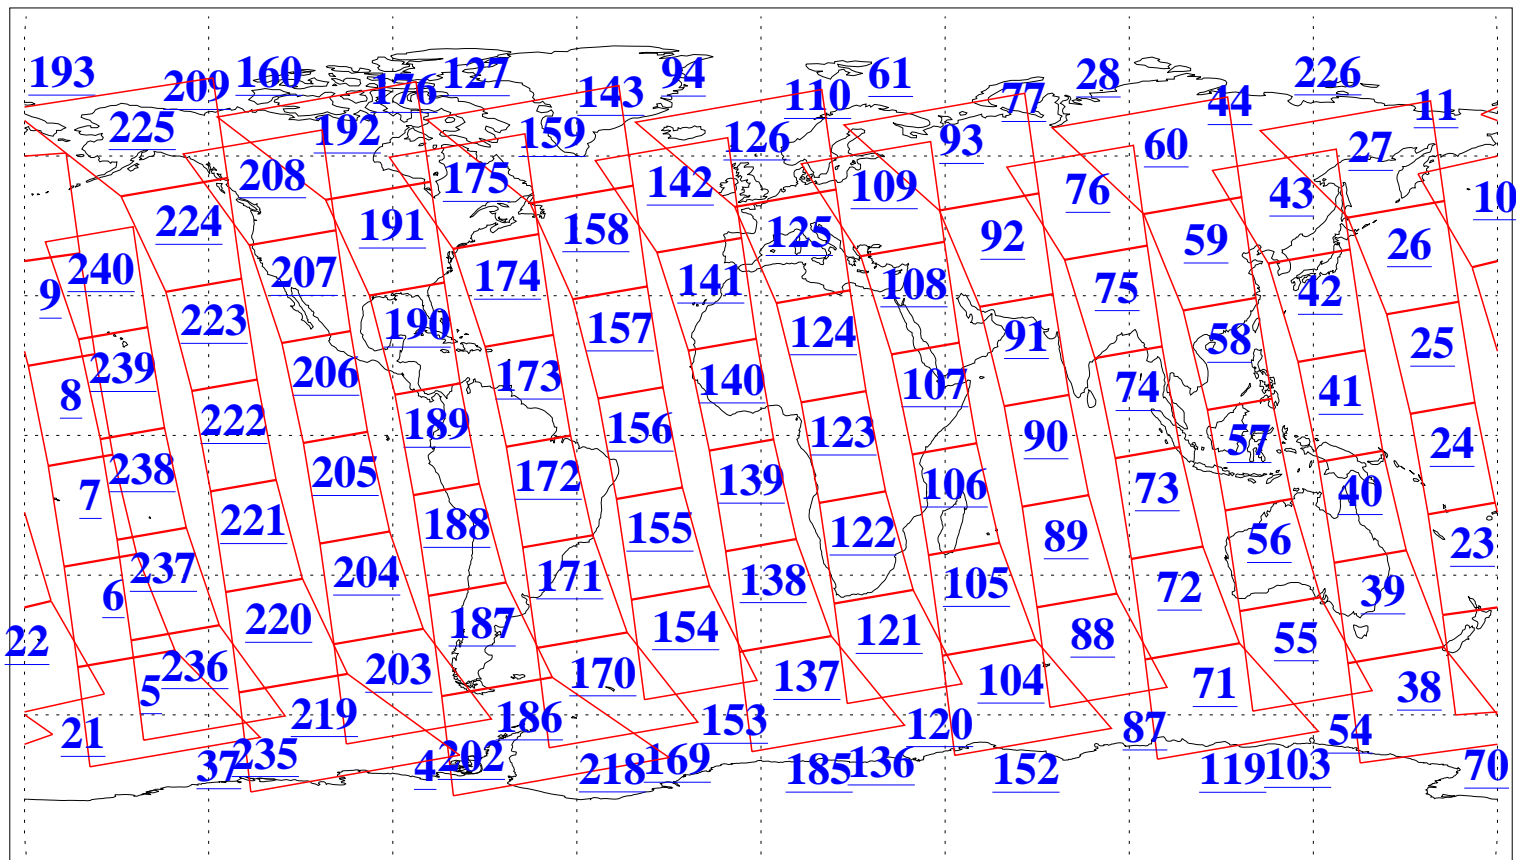

L1B Availability  
AMSU Granules: 240  
HSB Granules: 0  
AIRS Granules: 240

23 Jan 2009  
DoY 23  
Aqua Day 2456  
Granules: 1 to 120

Granules: 121 to 240

Legend: AMSU Available, HSB Available, AIRS Available

L1B Availability  
AMSU Granules: 240  
HSB Granules: 0  
AIRS Granules: 240

23 Jan 2009  
DoY 23  
Aqua Day 2456

Ascending Granules

Descending Granules

Legend: AMSU Available, HSB Available, AIRS Available

L1B Availability  
 AMSU Granules: 240  
 HSB Granules: 0  
 AIRS Granules: 240

23 Jan 2009  
 DoY 23  
 Aqua Day 2456

Northern Hemisphere Granules

Southern Hemisphere Granules

Legend: AMSU Available, HSB Available, AIRS Available