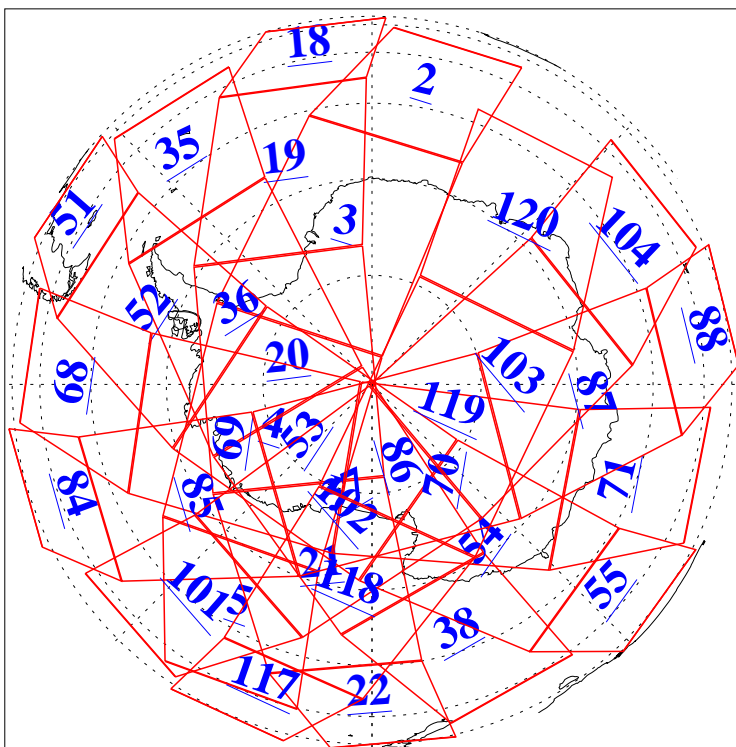

L1B Availability  
AMSU Granules: 240  
HSB Granules: 0  
AIRS Granules: 240

23 Jan 2009  
DoY 23  
Aqua Day 2456  
Granules: 1 to 120

Granules: 121 to 240

Legend: AMSU Available, HSB Available, AIRS Available

L1B Availability  
AMSU Granules: 240  
HSB Granules: 0  
AIRS Granules: 240

23 Jan 2009  
DoY 23  
Aqua Day 2456

Ascending Granules

Descending Granules

Legend: AMSU Available, HSB Available, AIRS Available

L1B Availability  
 AMSU Granules: 240  
 HSB Granules: 0  
 AIRS Granules: 240

23 Jan 2009  
 DoY 23  
 Aqua Day 2456

Northern Hemisphere Granules

Southern Hemisphere Granules

Legend: AMSU Available, HSB Available, AIRS Available