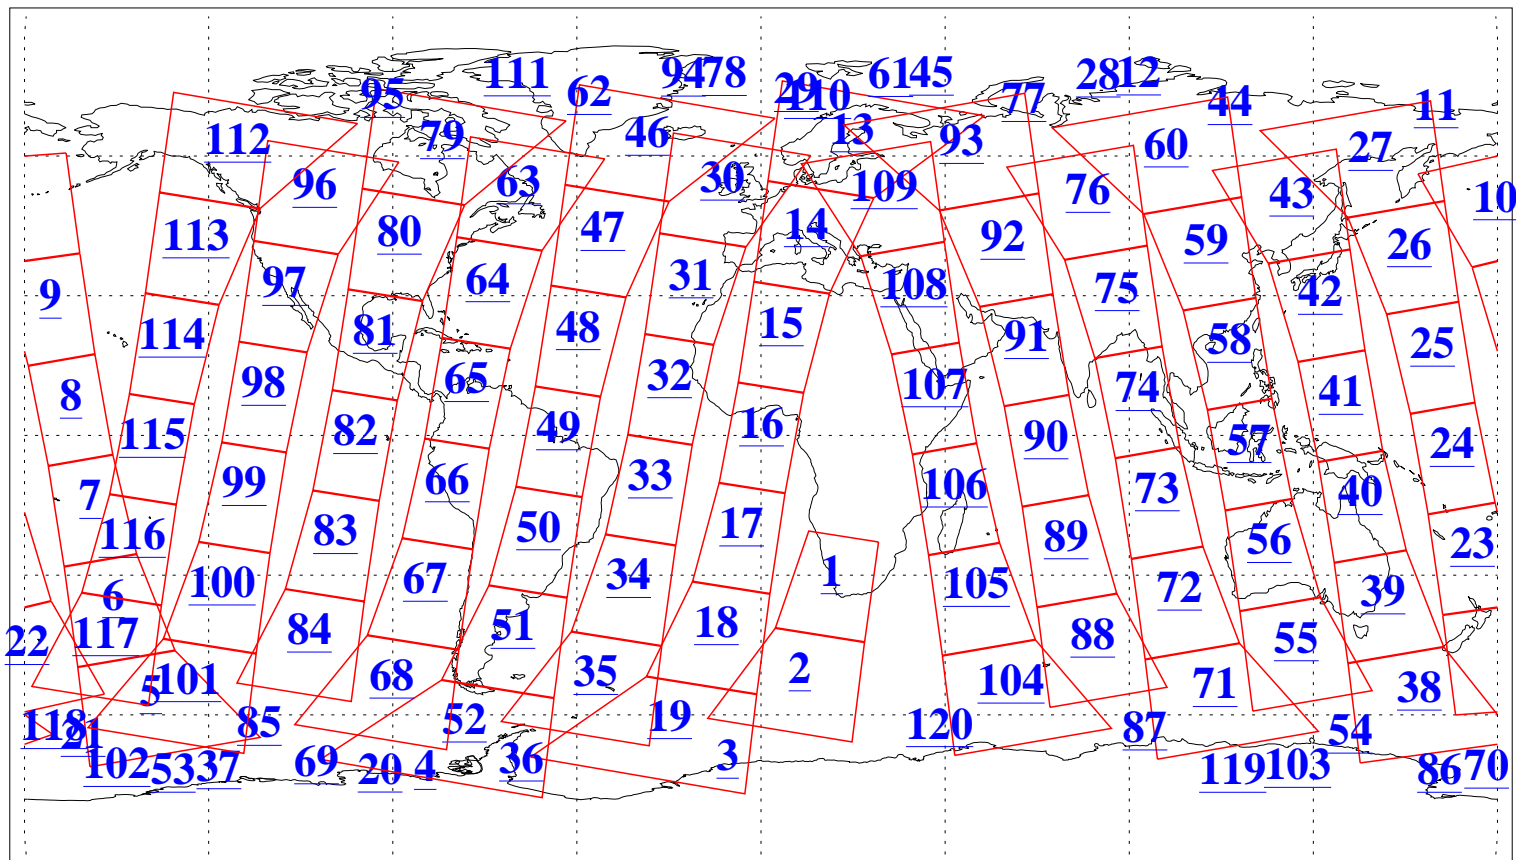

L1B Availability  
AMSU Granules: 240  
HSB Granules: 0  
AIRS Granules: 240

23 Jan 2009  
DoY 23  
Aqua Day 2456  
Granules: 1 to 120

Granules: 121 to 240

Legend: AMSU Available, HSB Available, AIRS Available

L1B Availability  
AMSU Granules: 240  
HSB Granules: 0  
AIRS Granules: 240

23 Jan 2009  
DoY 23  
Aqua Day 2456

Ascending Granules

Descending Granules

Legend: AMSU Available, HSB Available, AIRS Available

L1B Availability  
 AMSU Granules: 240  
 HSB Granules: 0  
 AIRS Granules: 240

23 Jan 2009  
 DoY 23  
 Aqua Day 2456

Northern Hemisphere Granules

Southern Hemisphere Granules

Legend: AMSU Available, HSB Available, AIRS Available