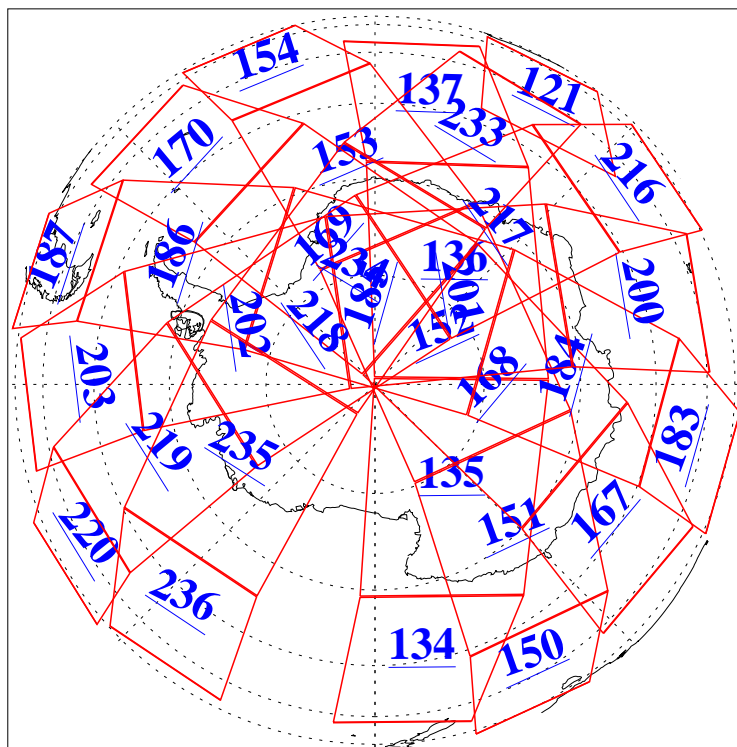

L1B Availability  
AMSU Granules: 240  
HSB Granules: 0  
AIRS Granules: 240

23 Jan 2009  
DoY 23  
Aqua Day 2456  
Granules: 1 to 120

Granules: 121 to 240

Legend: AMSU Available, HSB Available, AIRS Available

L1B Availability  
AMSU Granules: 240  
HSB Granules: 0  
AIRS Granules: 240

23 Jan 2009  
DoY 23  
Aqua Day 2456

Ascending Granules

Descending Granules

Legend: AMSU Available, HSB Available, AIRS Available

L1B Availability  
 AMSU Granules: 240  
 HSB Granules: 0  
 AIRS Granules: 240

23 Jan 2009  
 DoY 23  
 Aqua Day 2456

Northern Hemisphere Granules

Southern Hemisphere Granules

Legend: AMSU Available, HSB Available, AIRS Available