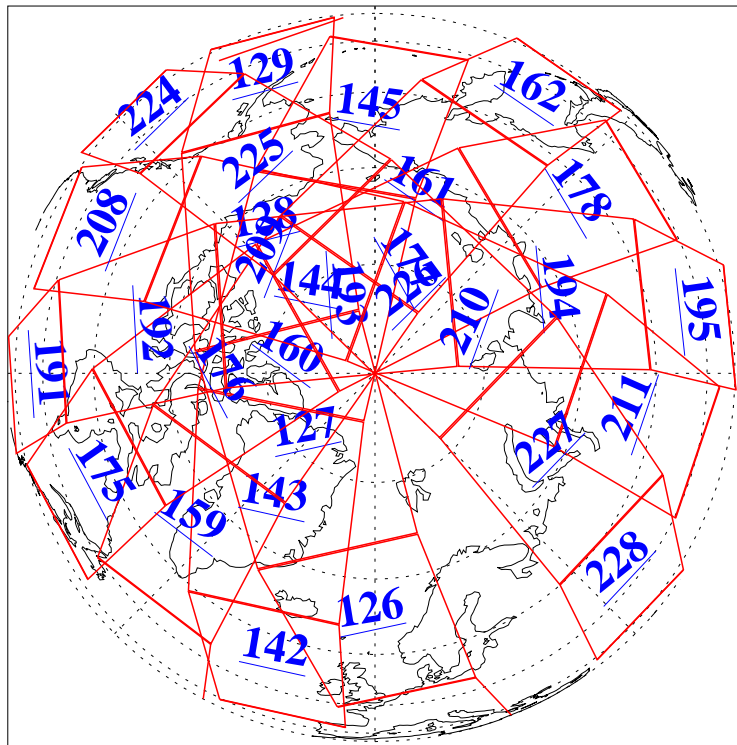

L1B Availability  
AMSU Granules: 240  
HSB Granules: 0  
AIRS Granules: 240

23 Jan 2009  
DoY 23  
Aqua Day 2456  
Granules: 1 to 120

Granules: 121 to 240

Legend: AMSU Available, HSB Available, AIRS Available

L1B Availability  
AMSU Granules: 240  
HSB Granules: 0  
AIRS Granules: 240

23 Jan 2009  
DoY 23  
Aqua Day 2456

Ascending Granules

Descending Granules

Legend: AMSU Available, HSB Available, AIRS Available

L1B Availability  
 AMSU Granules: 240  
 HSB Granules: 0  
 AIRS Granules: 240

23 Jan 2009  
 DoY 23  
 Aqua Day 2456

Northern Hemisphere Granules

Southern Hemisphere Granules

Legend: AMSU Available, HSB Available, AIRS Available