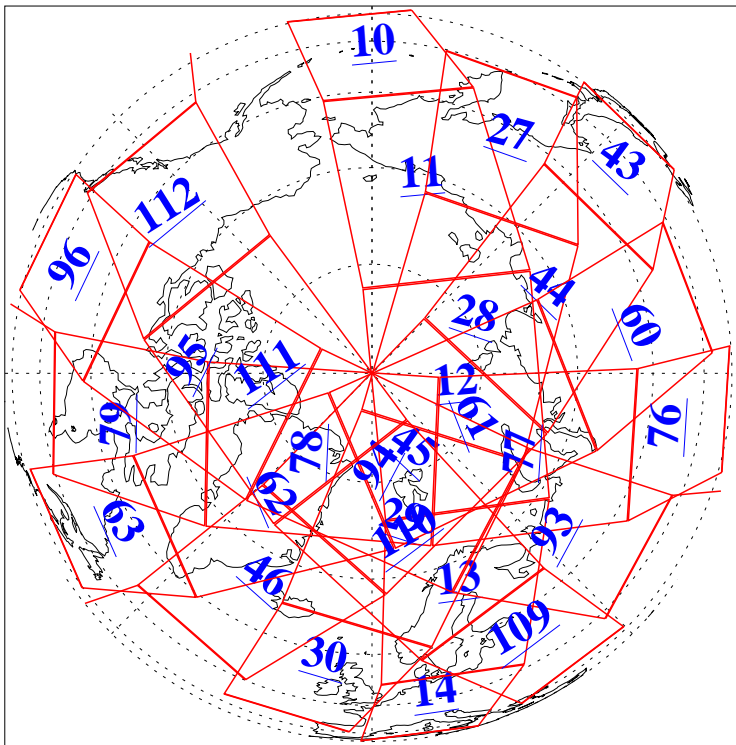

L1B Availability  
AMSU Granules: 240  
HSB Granules: 0  
AIRS Granules: 240

23 Jan 2009  
DoY 23  
Aqua Day 2456  
Granules: 1 to 120

Granules: 121 to 240

Legend: AMSU Available, HSB Available, AIRS Available

L1B Availability  
AMSU Granules: 240  
HSB Granules: 0  
AIRS Granules: 240

23 Jan 2009  
DoY 23  
Aqua Day 2456

Ascending Granules

Descending Granules

Legend: AMSU Available, HSB Available, AIRS Available

L1B Availability  
 AMSU Granules: 240  
 HSB Granules: 0  
 AIRS Granules: 240

23 Jan 2009  
 DoY 23  
 Aqua Day 2456

Northern Hemisphere Granules

Southern Hemisphere Granules

Legend: AMSU Available, HSB Available, AIRS Available