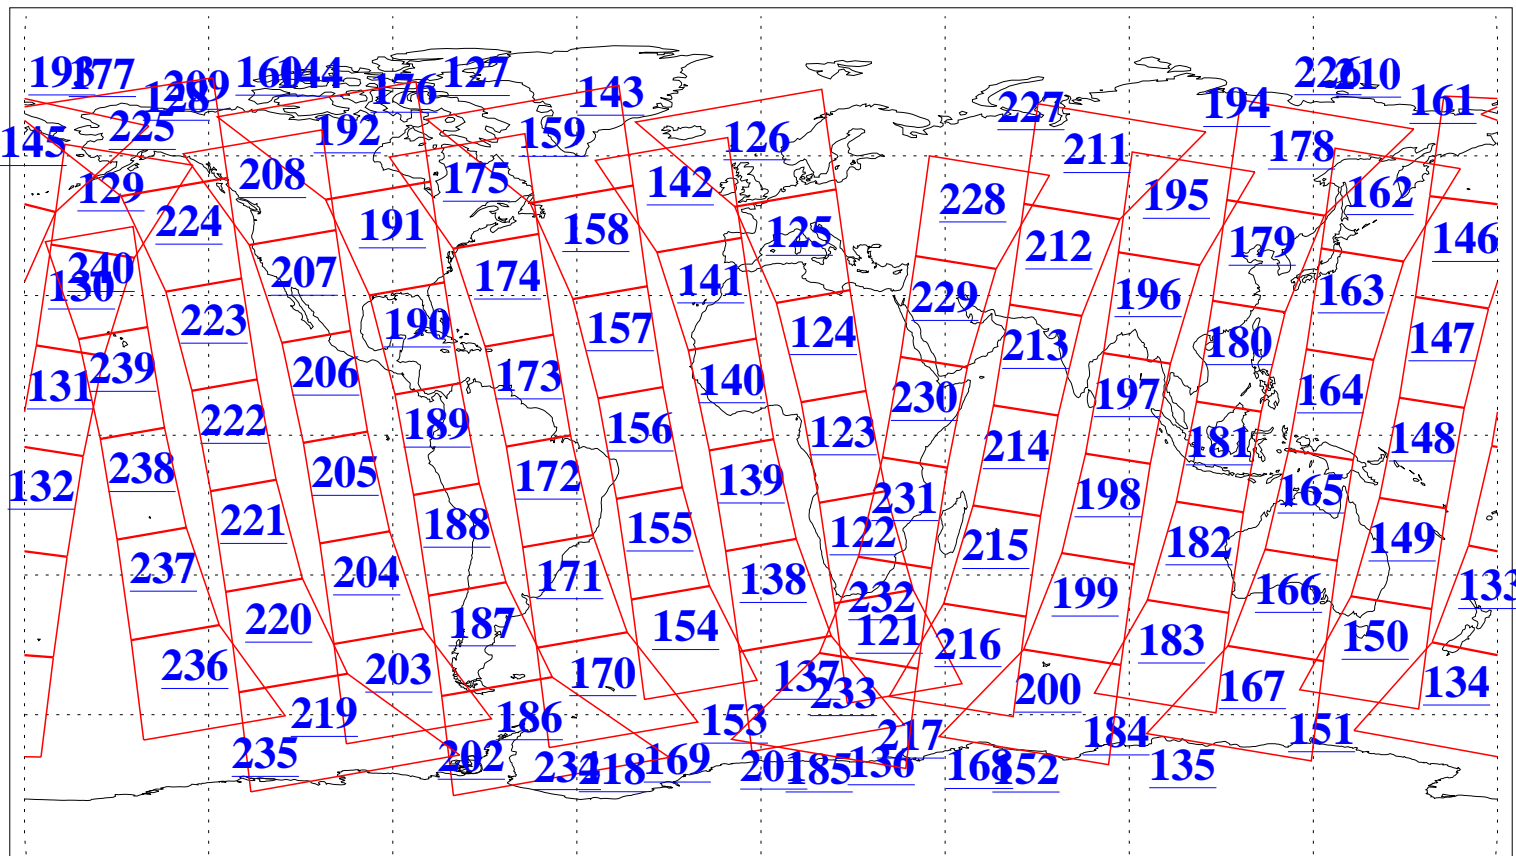

L1B Availability  
AMSU Granules: 240  
HSB Granules: 0  
AIRS Granules: 240

23 Jan 2009  
DoY 23  
Aqua Day 2456  
Granules: 1 to 120

Granules: 121 to 240

Legend: AMSU Available, HSB Available, AIRS Available

L1B Availability  
AMSU Granules: 240  
HSB Granules: 0  
AIRS Granules: 240

23 Jan 2009  
DoY 23  
Aqua Day 2456

Ascending Granules

Descending Granules

Legend: AMSU Available, HSB Available, AIRS Available

L1B Availability  
 AMSU Granules: 240  
 HSB Granules: 0  
 AIRS Granules: 240

23 Jan 2009  
 DoY 23  
 Aqua Day 2456

Northern Hemisphere Granules

Southern Hemisphere Granules

Legend: AMSU Available, HSB Available, AIRS Available