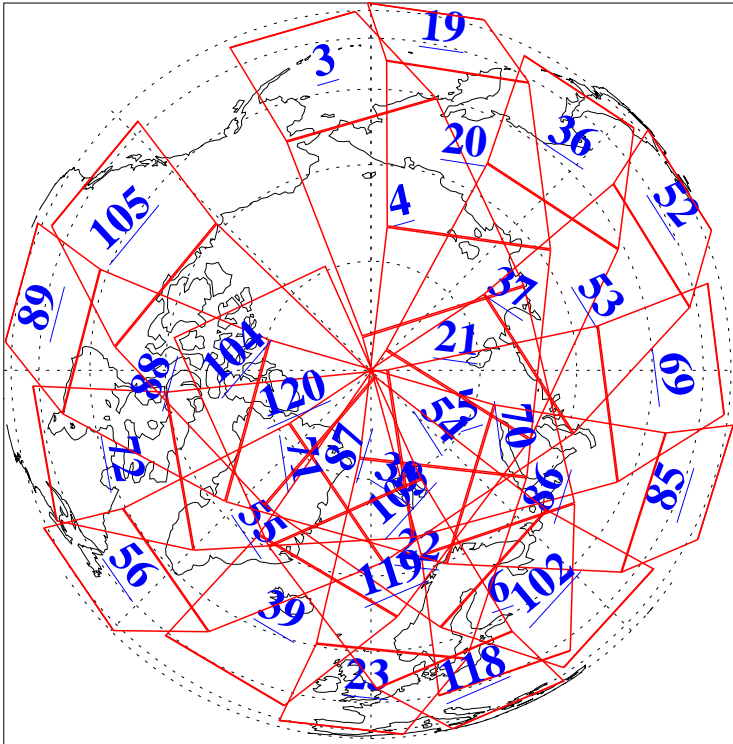

L1B Availability
AMSU Granules: 240
HSB Granules: 0
AIRS Granules: 240

22 Jan 2009
DoY 22
Aqua Day 2455
Granules: 1 to 120

Granules: 121 to 240

Legend: AMSU Available, HSB Available, AIRS Available

L1B Availability
AMSU Granules: 240
HSB Granules: 0
AIRS Granules: 240

22 Jan 2009
DoY 22
Aqua Day 2455

Ascending Granules

Descending Granules

Legend: AMSU Available, HSB Available, AIRS Available

L1B Availability
 AMSU Granules: 240
 HSB Granules: 0
 AIRS Granules: 240

22 Jan 2009
 DoY 22
 Aqua Day 2455

Northern Hemisphere Granules

Southern Hemisphere Granules

Legend: AMSU Available, HSB Available, AIRS Available