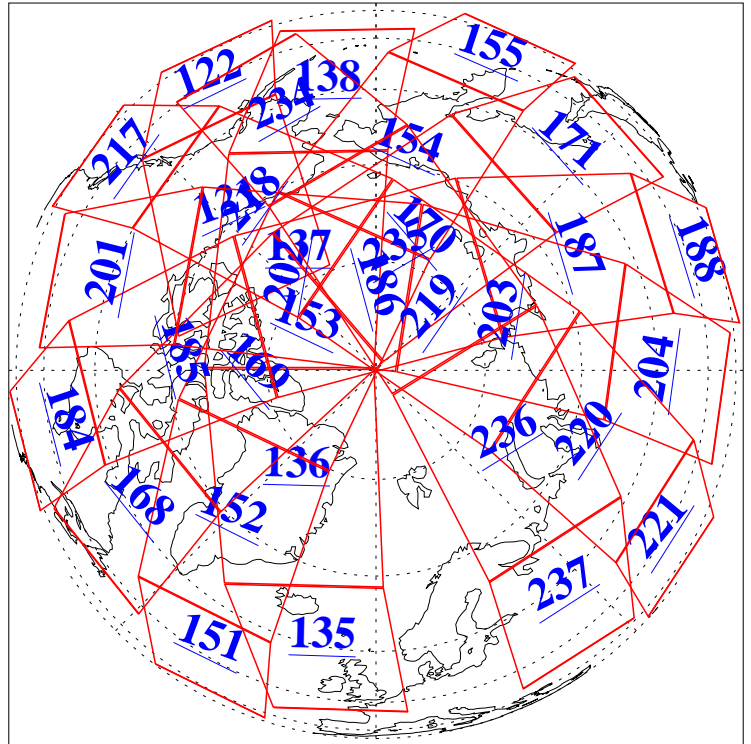

L1B Availability
AMSU Granules: 240
HSB Granules: 0
AIRS Granules: 240

22 Jan 2009
DoY 22
Aqua Day 2455
Granules: 1 to 120

Granules: 121 to 240

Legend: AMSU Available, HSB Available, AIRS Available

L1B Availability
AMSU Granules: 240
HSB Granules: 0
AIRS Granules: 240

22 Jan 2009
DoY 22
Aqua Day 2455

Ascending Granules

Descending Granules

Legend: AMSU Available, HSB Available, AIRS Available

L1B Availability
 AMSU Granules: 240
 HSB Granules: 0
 AIRS Granules: 240

22 Jan 2009
 DoY 22
 Aqua Day 2455

Northern Hemisphere Granules

Southern Hemisphere Granules

Legend: AMSU Available, HSB Available, AIRS Available