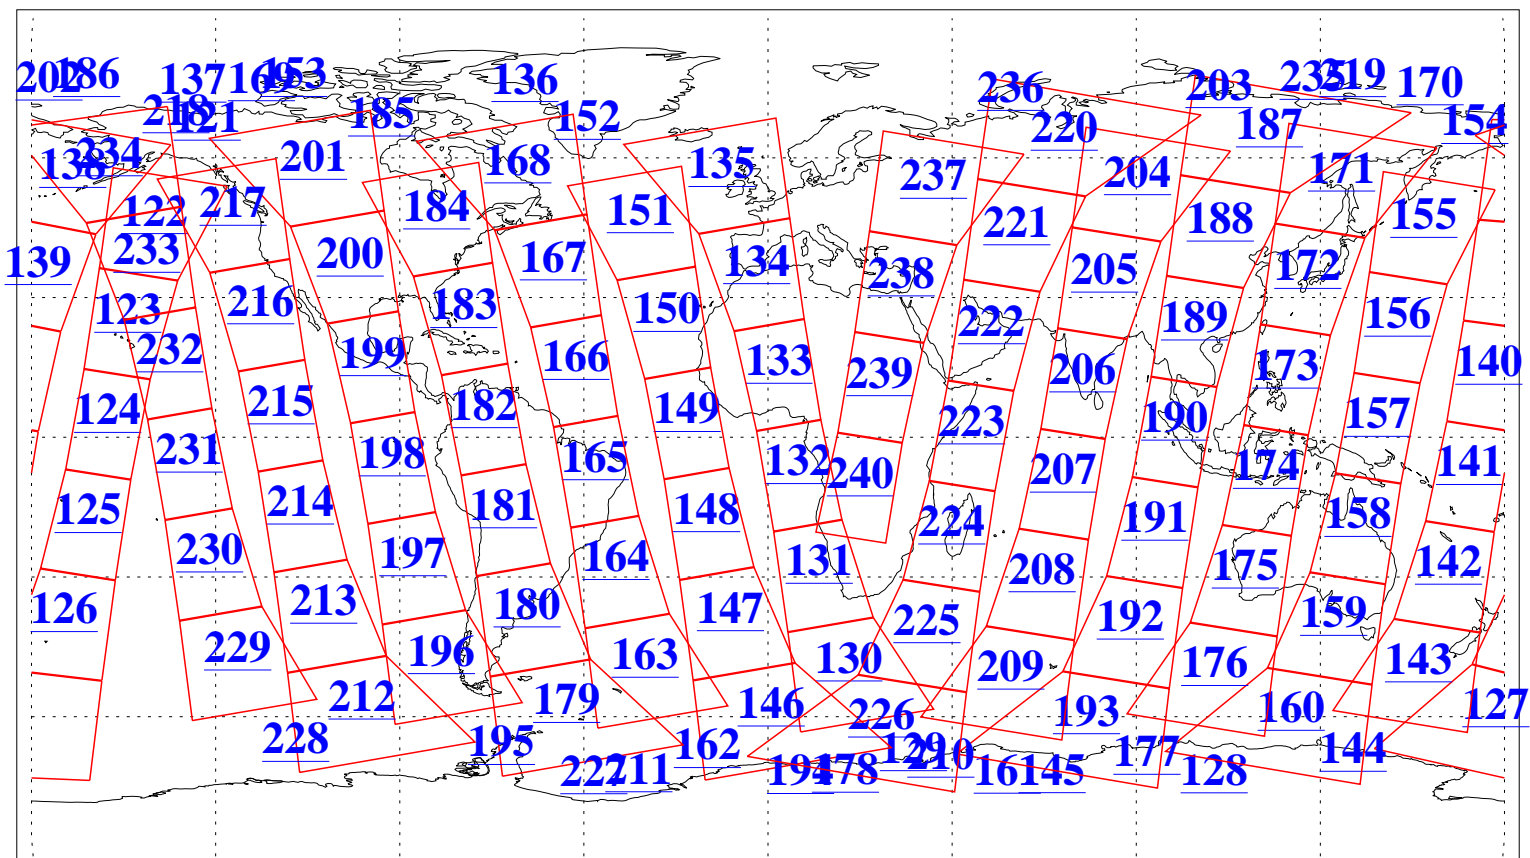

L1B Availability
AMSU Granules: 240
HSB Granules: 0
AIRS Granules: 240

22 Jan 2009
DoY 22
Aqua Day 2455
Granules: 1 to 120

Granules: 121 to 240

Legend: AMSU Available, HSB Available, AIRS Available

L1B Availability
AMSU Granules: 240
HSB Granules: 0
AIRS Granules: 240

22 Jan 2009
DoY 22
Aqua Day 2455

Ascending Granules

Descending Granules

Legend: AMSU Available, HSB Available, AIRS Available

L1B Availability
 AMSU Granules: 240
 HSB Granules: 0
 AIRS Granules: 240

22 Jan 2009
 DoY 22
 Aqua Day 2455

Northern Hemisphere Granules

Southern Hemisphere Granules

Legend: AMSU Available, HSB Available, AIRS Available