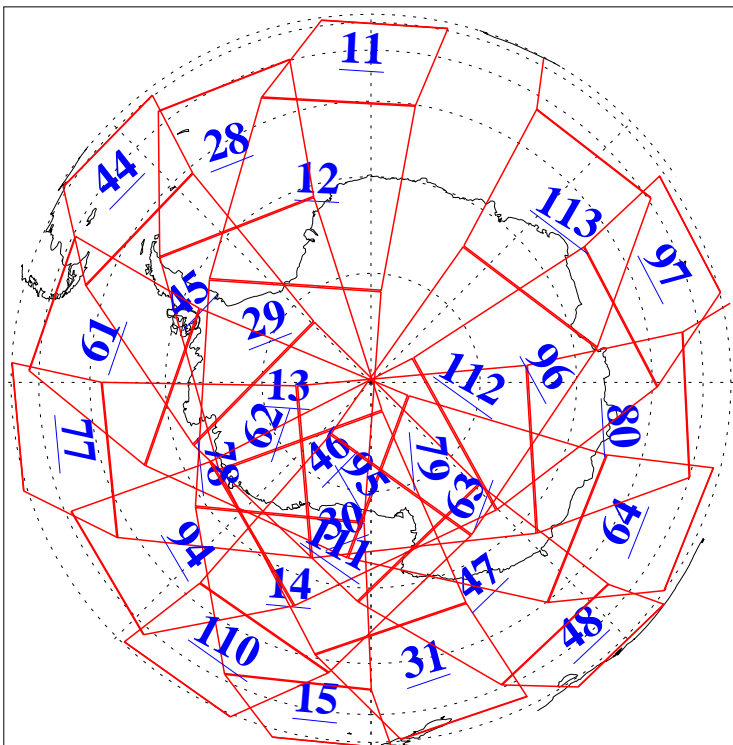

L1B Availability
AMSU Granules: 240
HSB Granules: 0
AIRS Granules: 240

22 Jan 2009
DoY 22
Aqua Day 2455
Granules: 1 to 120

Granules: 121 to 240

Legend: AMSU Available, HSB Available, AIRS Available

L1B Availability
AMSU Granules: 240
HSB Granules: 0
AIRS Granules: 240

22 Jan 2009
DoY 22
Aqua Day 2455

Ascending Granules

Descending Granules

Legend: AMSU Available, HSB Available, AIRS Available

L1B Availability
 AMSU Granules: 240
 HSB Granules: 0
 AIRS Granules: 240

22 Jan 2009
 DoY 22
 Aqua Day 2455

Northern Hemisphere Granules

Southern Hemisphere Granules

Legend: AMSU Available, HSB Available, AIRS Available