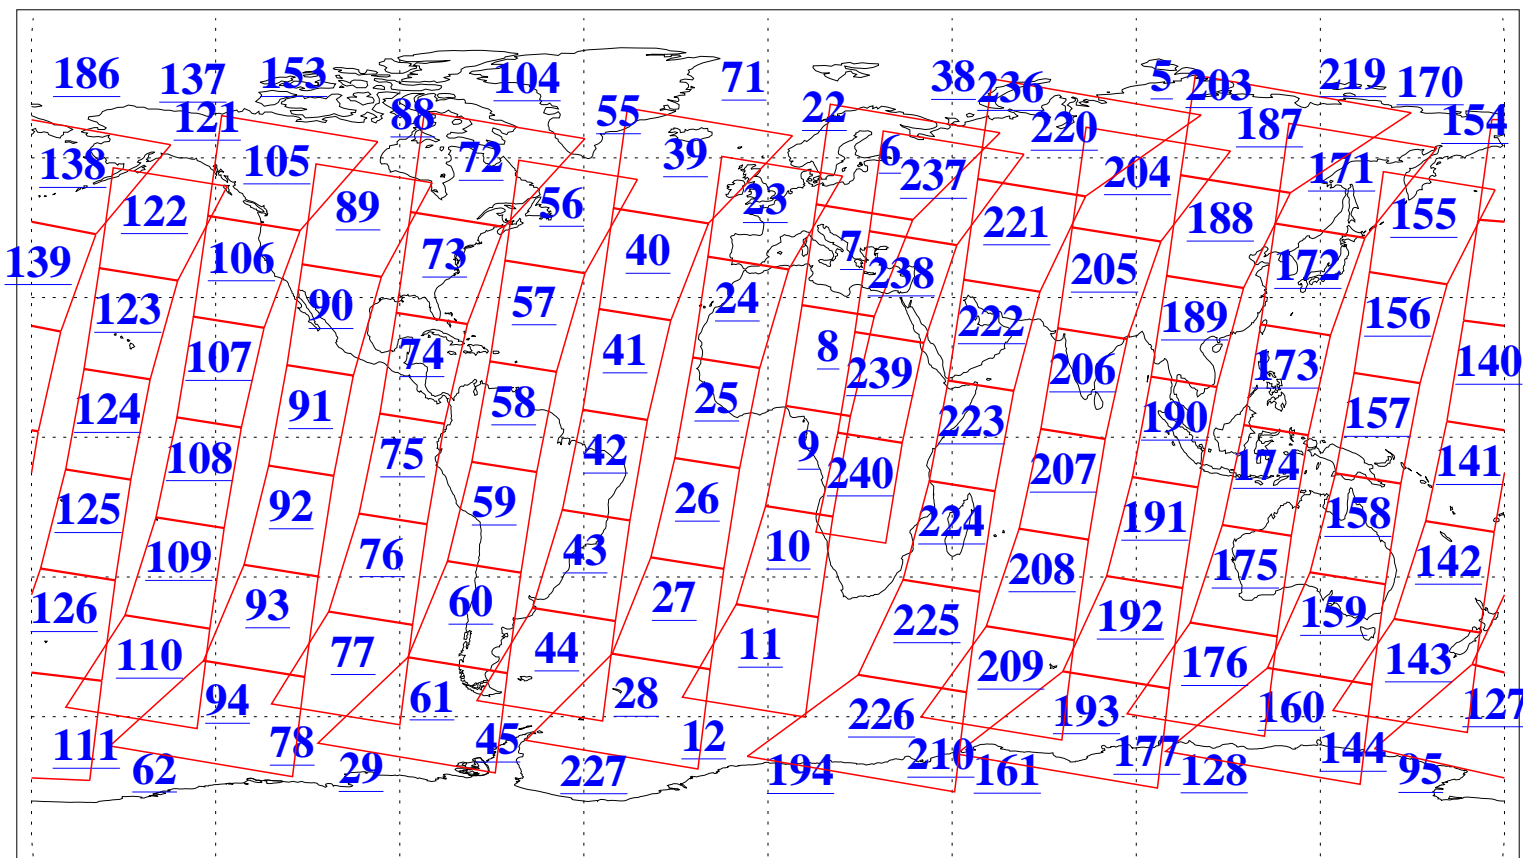

L1B Availability
AMSU Granules: 240
HSB Granules: 0
AIRS Granules: 240

22 Jan 2009
DoY 22
Aqua Day 2455
Granules: 1 to 120

Granules: 121 to 240

Legend: AMSU Available, HSB Available, AIRS Available

L1B Availability
AMSU Granules: 240
HSB Granules: 0
AIRS Granules: 240

22 Jan 2009
DoY 22
Aqua Day 2455

Ascending Granules

Descending Granules

Legend: AMSU Available, HSB Available, AIRS Available

L1B Availability
 AMSU Granules: 240
 HSB Granules: 0
 AIRS Granules: 240

22 Jan 2009
 DoY 22
 Aqua Day 2455

Northern Hemisphere Granules

Southern Hemisphere Granules

Legend: AMSU Available, HSB Available, AIRS Available