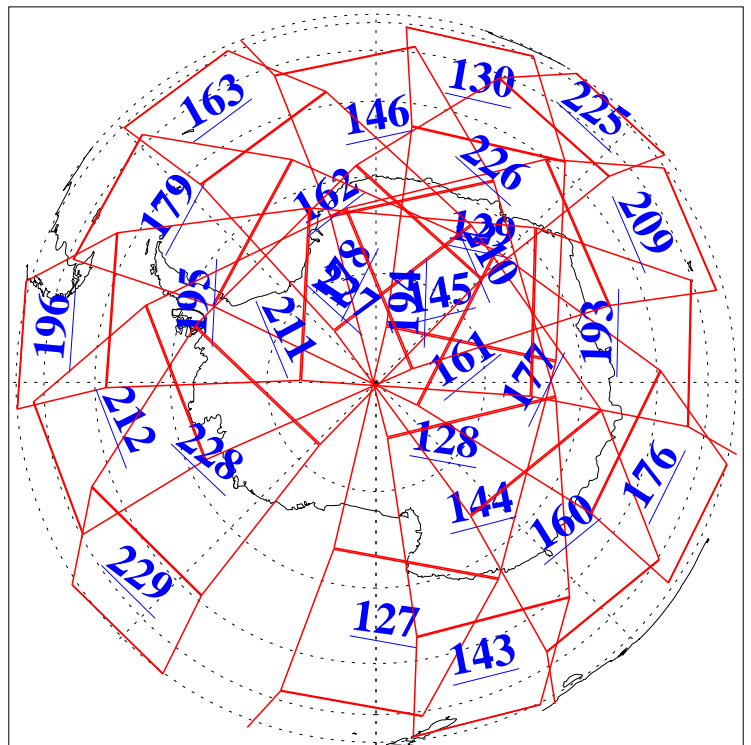

L1B Availability
AMSU Granules: 240
HSB Granules: 0
AIRS Granules: 240

22 Jan 2009
DoY 22
Aqua Day 2455
Granules: 1 to 120

Granules: 121 to 240

Legend: AMSU Available, HSB Available, AIRS Available

L1B Availability
AMSU Granules: 240
HSB Granules: 0
AIRS Granules: 240

22 Jan 2009
DoY 22
Aqua Day 2455

Ascending Granules

Descending Granules

Legend: AMSU Available, HSB Available, AIRS Available

L1B Availability
 AMSU Granules: 240
 HSB Granules: 0
 AIRS Granules: 240

22 Jan 2009
 DoY 22
 Aqua Day 2455

Northern Hemisphere Granules

Southern Hemisphere Granules

Legend: AMSU Available, HSB Available, AIRS Available