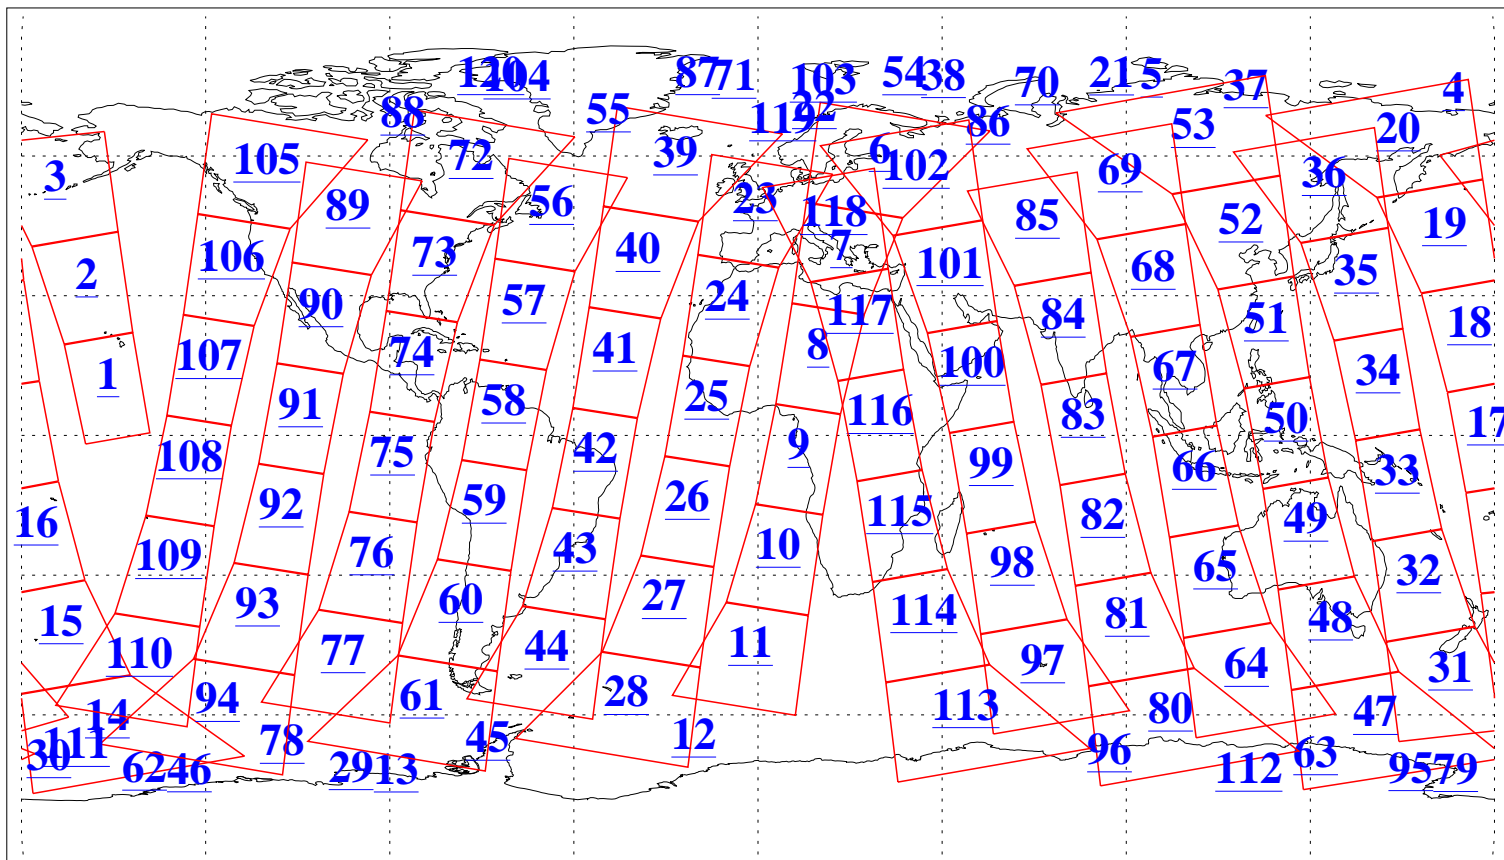

L1B Availability
AMSU Granules: 240
HSB Granules: 0
AIRS Granules: 240

22 Jan 2009
DoY 22
Aqua Day 2455
Granules: 1 to 120

Granules: 121 to 240

Legend: AMSU Available, HSB Available, AIRS Available

L1B Availability
AMSU Granules: 240
HSB Granules: 0
AIRS Granules: 240

22 Jan 2009
DoY 22
Aqua Day 2455

Ascending Granules

Descending Granules

Legend: AMSU Available, HSB Available, AIRS Available

L1B Availability
 AMSU Granules: 240
 HSB Granules: 0
 AIRS Granules: 240

22 Jan 2009
 DoY 22
 Aqua Day 2455

Northern Hemisphere Granules

Southern Hemisphere Granules

Legend: AMSU Available, HSB Available, AIRS Available