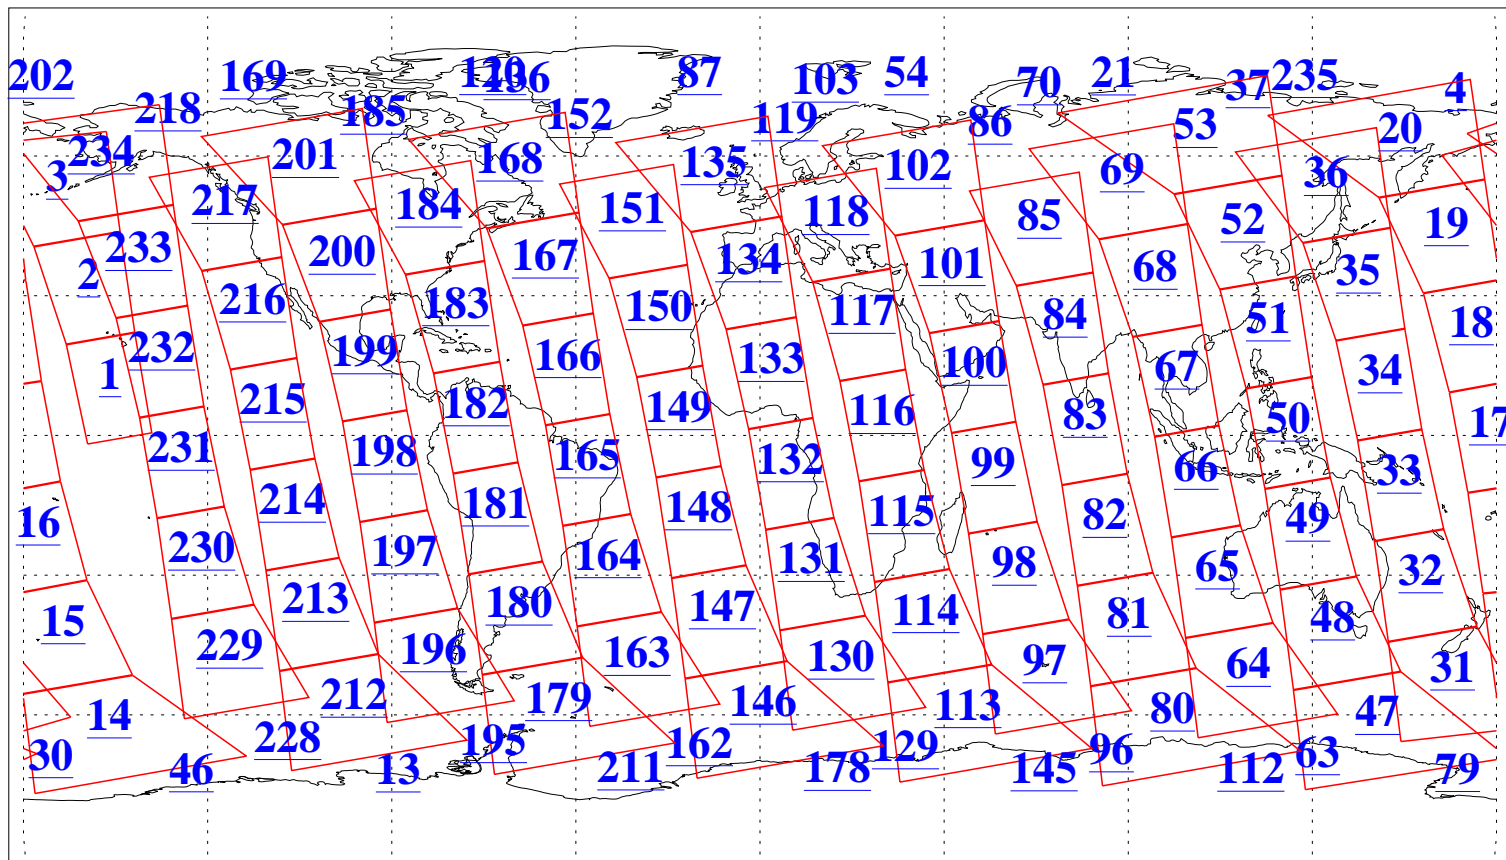

L1B Availability
AMSU Granules: 240
HSB Granules: 0
AIRS Granules: 240

22 Jan 2009
DoY 22
Aqua Day 2455
Granules: 1 to 120

Granules: 121 to 240

Legend: AMSU Available, HSB Available, AIRS Available

L1B Availability
AMSU Granules: 240
HSB Granules: 0
AIRS Granules: 240

22 Jan 2009
DoY 22
Aqua Day 2455

Ascending Granules

Descending Granules

Legend: AMSU Available, HSB Available, AIRS Available

L1B Availability
 AMSU Granules: 240
 HSB Granules: 0
 AIRS Granules: 240

22 Jan 2009
 DoY 22
 Aqua Day 2455

Northern Hemisphere Granules

Southern Hemisphere Granules

Legend: AMSU Available, HSB Available, AIRS Available