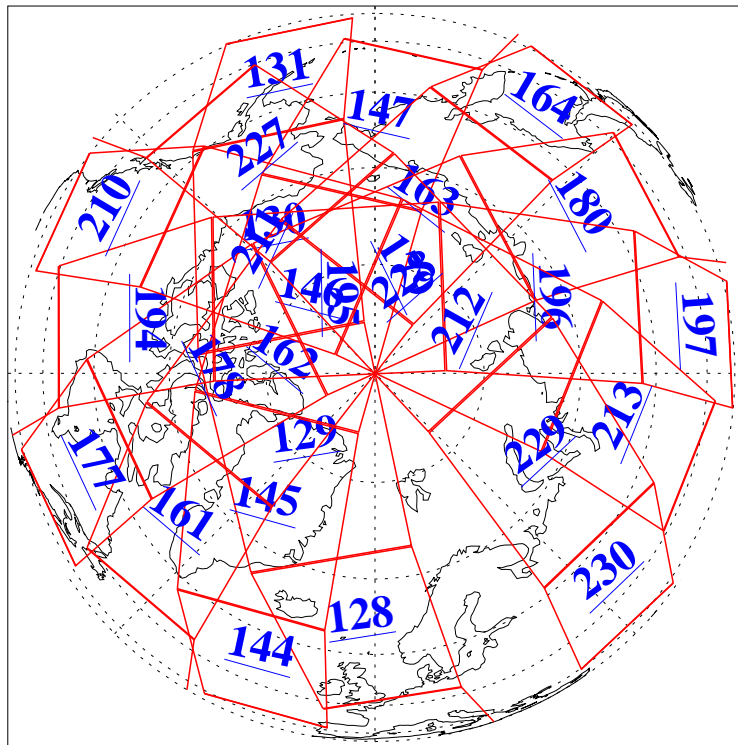

21 Jan 2009
DoY 21
Aqua Day 2454
Ascending Granules

Descending Granules

Legend: AMSU Available, HSB Available, AIRS Available

L1B Availability
 AMSU Granules: 240
 HSB Granules: 0
 AIRS Granules: 240

21 Jan 2009
 DoY 21
 Aqua Day 2454

Northern Hemisphere Granules

Southern Hemisphere Granules

Legend: AMSU Available, HSB Available, AIRS Available