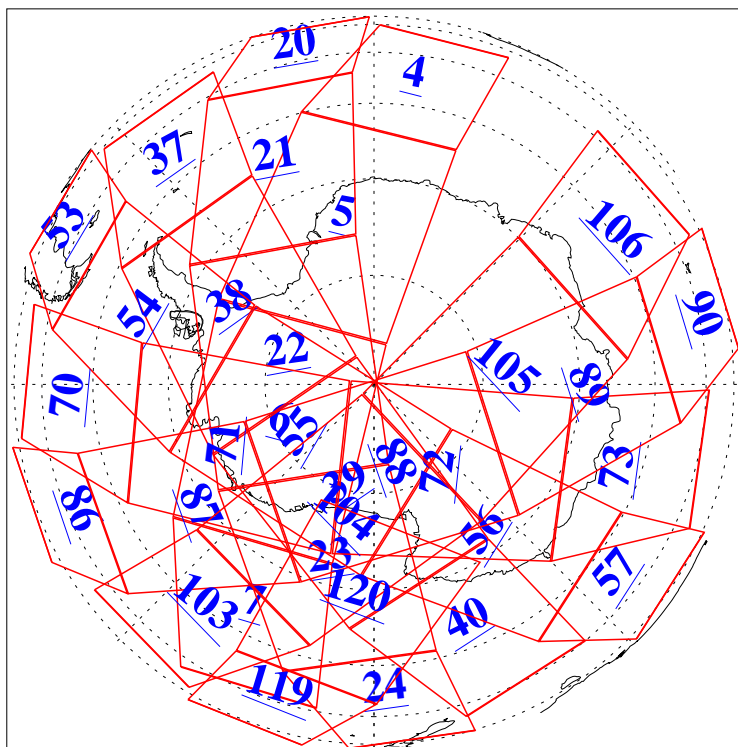

L1B Availability
AMSU Granules: 240
HSB Granules: 0
AIRS Granules: 240

21 Jan 2009
DoY 21
Aqua Day 2454
Granules: 1 to 120

Granules: 121 to 240

Legend: AMSU Available, HSB Available, AIRS Available

L1B Availability
AMSU Granules: 240
HSB Granules: 0
AIRS Granules: 240

21 Jan 2009
DoY 21
Aqua Day 2454
Ascending Granules

Descending Granules

Legend: AMSU Available, HSB Available, AIRS Available

L1B Availability
 AMSU Granules: 240
 HSB Granules: 0
 AIRS Granules: 240

21 Jan 2009
 DoY 21
 Aqua Day 2454

Northern Hemisphere Granules

Southern Hemisphere Granules

Legend: AMSU Available, HSB Available, AIRS Available