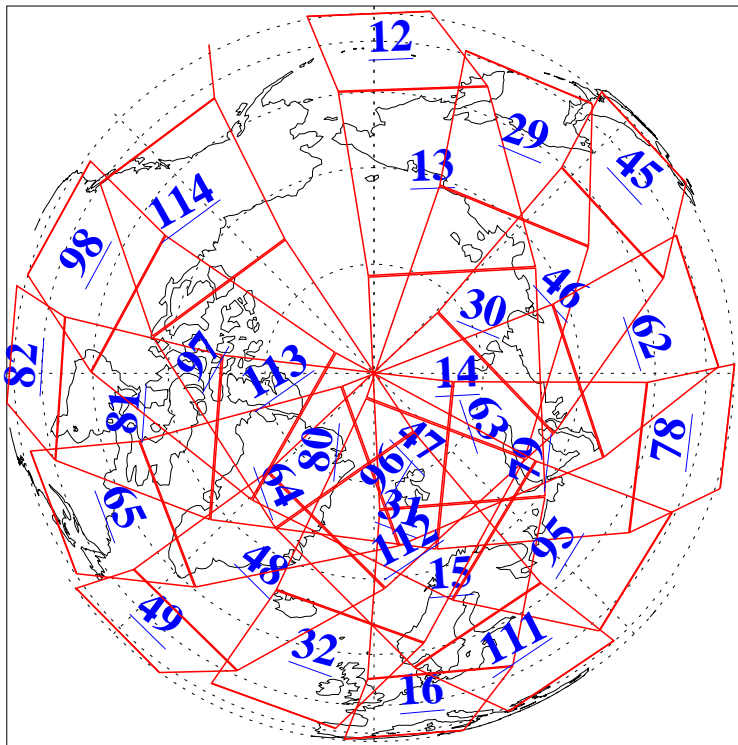

L1B Availability
AMSU Granules: 240
HSB Granules: 0
AIRS Granules: 240

21 Jan 2009
DoY 21
Aqua Day 2454
Granules: 1 to 120

Granules: 121 to 240

Legend: AMSU Available, HSB Available, AIRS Available

L1B Availability
AMSU Granules: 240
HSB Granules: 0
AIRS Granules: 240

21 Jan 2009
DoY 21
Aqua Day 2454
Ascending Granules

Descending Granules

Legend: AMSU Available, HSB Available, AIRS Available

L1B Availability
 AMSU Granules: 240
 HSB Granules: 0
 AIRS Granules: 240

21 Jan 2009
 DoY 21
 Aqua Day 2454

Northern Hemisphere Granules

Southern Hemisphere Granules

Legend: AMSU Available, HSB Available, AIRS Available