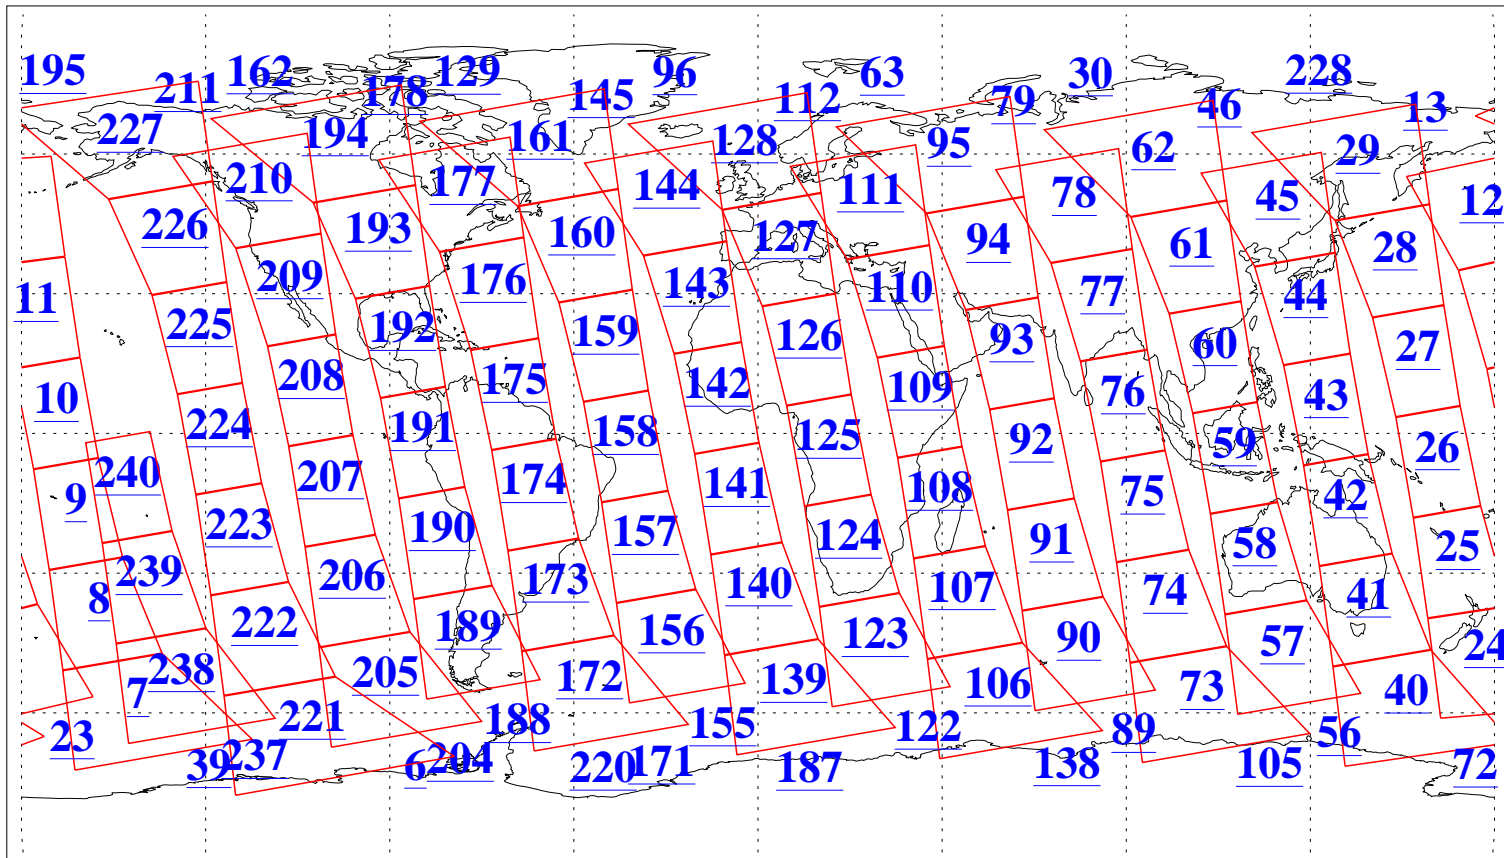

L1B Availability
AMSU Granules: 240
HSB Granules: 0
AIRS Granules: 240

21 Jan 2009
DoY 21
Aqua Day 2454
Granules: 1 to 120

Granules: 121 to 240

Legend: AMSU Available, HSB Available, AIRS Available

L1B Availability
AMSU Granules: 240
HSB Granules: 0
AIRS Granules: 240

21 Jan 2009
DoY 21
Aqua Day 2454
Ascending Granules

Descending Granules

Legend: AMSU Available, HSB Available, AIRS Available

L1B Availability
 AMSU Granules: 240
 HSB Granules: 0
 AIRS Granules: 240

21 Jan 2009
 DoY 21
 Aqua Day 2454

Northern Hemisphere Granules

Southern Hemisphere Granules

Legend: AMSU Available, HSB Available, AIRS Available