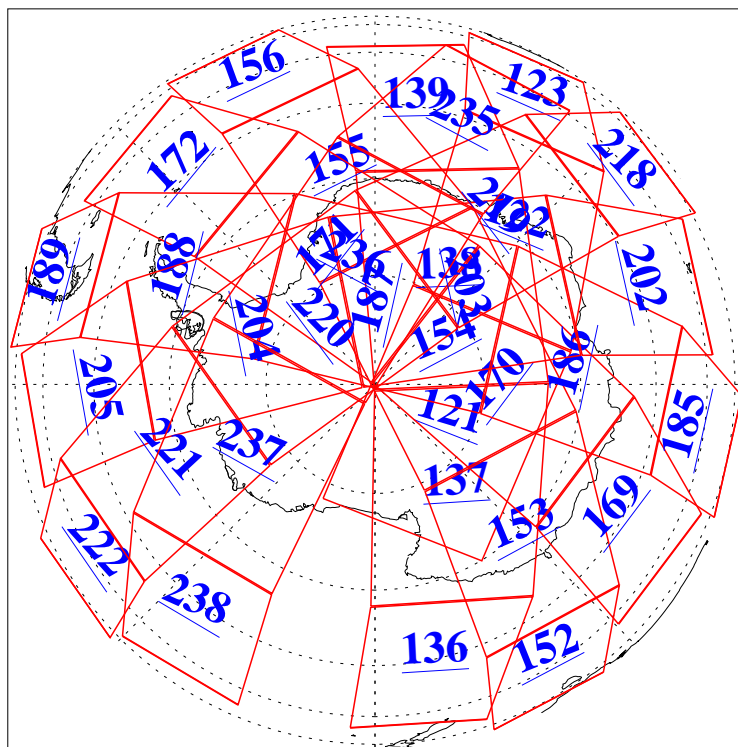

L1B Availability
AMSU Granules: 240
HSB Granules: 0
AIRS Granules: 240

21 Jan 2009
DoY 21
Aqua Day 2454
Granules: 1 to 120

Granules: 121 to 240

Legend: AMSU Available, HSB Available, AIRS Available

L1B Availability
AMSU Granules: 240
HSB Granules: 0
AIRS Granules: 240

21 Jan 2009
DoY 21
Aqua Day 2454
Ascending Granules

Descending Granules

Legend: AMSU Available, HSB Available, AIRS Available

L1B Availability
 AMSU Granules: 240
 HSB Granules: 0
 AIRS Granules: 240

21 Jan 2009
 DoY 21
 Aqua Day 2454

Northern Hemisphere Granules

Southern Hemisphere Granules

Legend: AMSU Available, HSB Available, AIRS Available