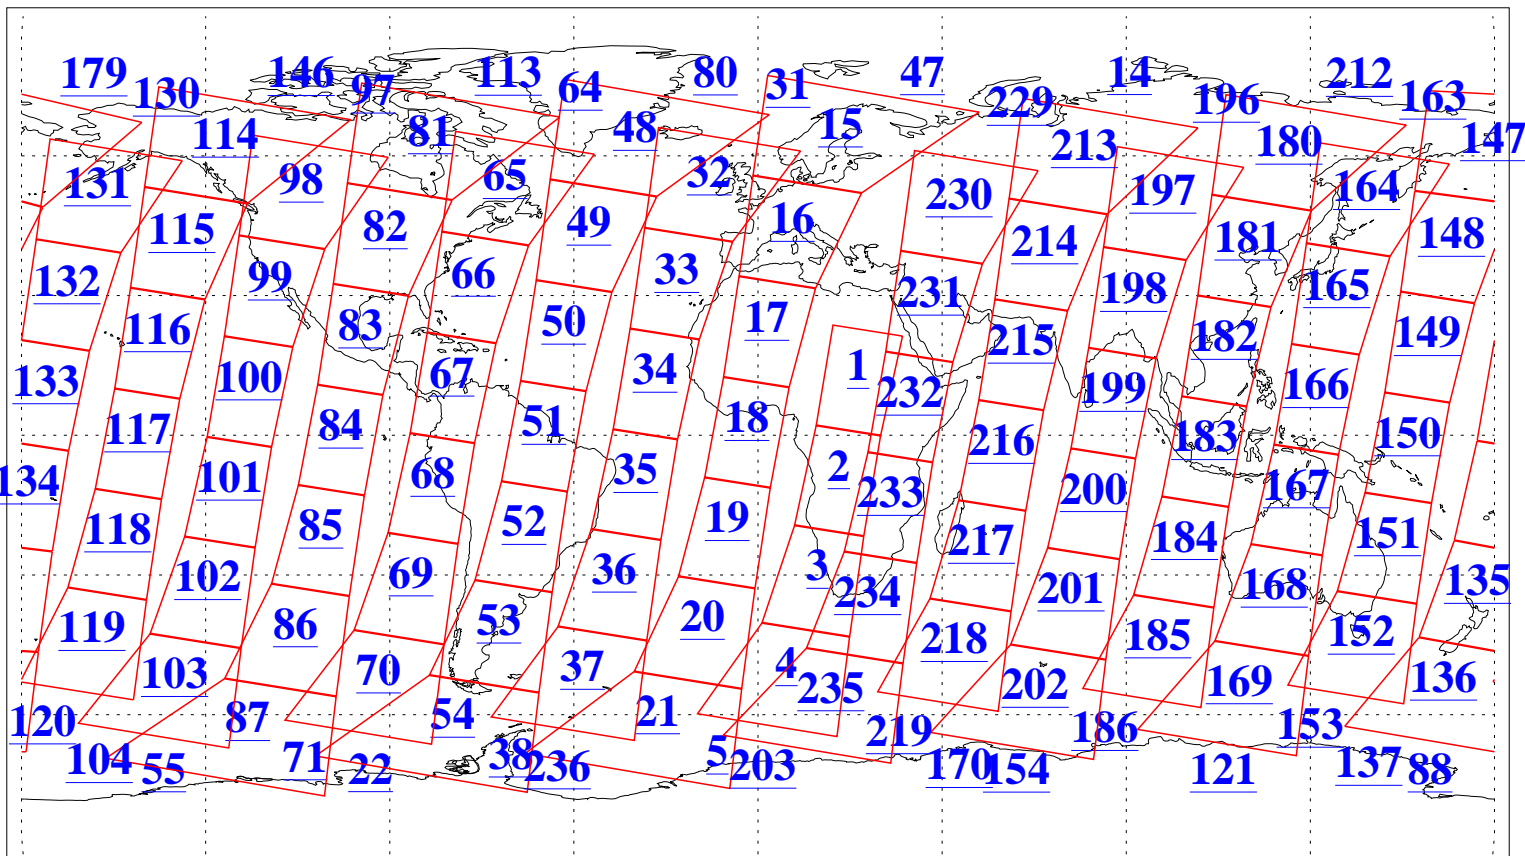

L1B Availability
AMSU Granules: 240
HSB Granules: 0
AIRS Granules: 240

21 Jan 2009
DoY 21
Aqua Day 2454
Granules: 1 to 120

Granules: 121 to 240

Legend: AMSU Available, HSB Available, AIRS Available

L1B Availability
AMSU Granules: 240
HSB Granules: 0
AIRS Granules: 240

21 Jan 2009
DoY 21
Aqua Day 2454
Ascending Granules

Descending Granules

Legend: AMSU Available, HSB Available, AIRS Available

L1B Availability
 AMSU Granules: 240
 HSB Granules: 0
 AIRS Granules: 240

21 Jan 2009
 DoY 21
 Aqua Day 2454

Northern Hemisphere Granules

Southern Hemisphere Granules

Legend: AMSU Available, HSB Available, AIRS Available