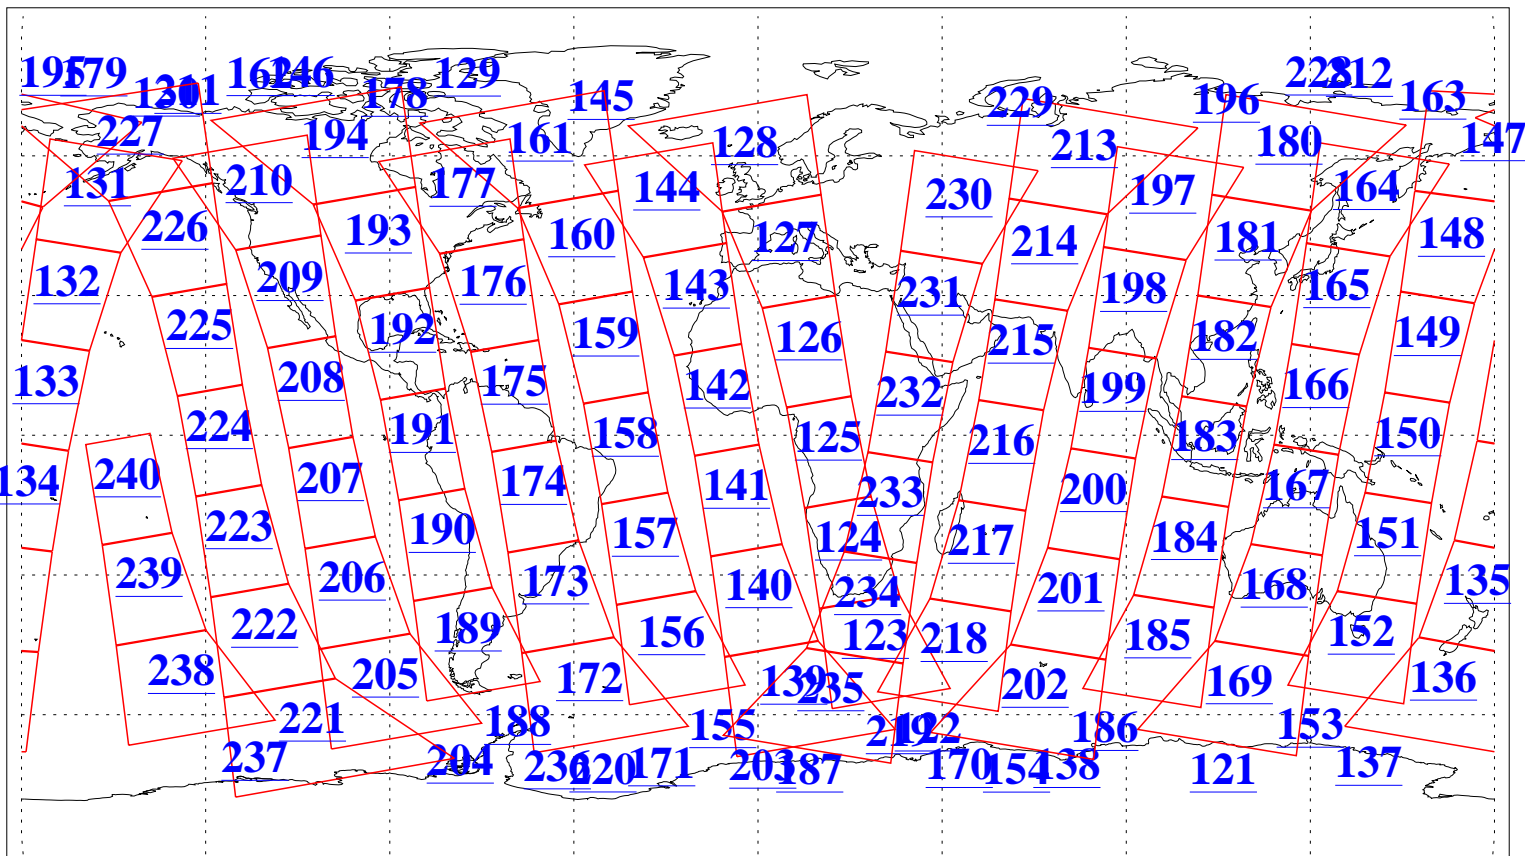

L1B Availability
AMSU Granules: 240
HSB Granules: 0
AIRS Granules: 240

21 Jan 2009
DoY 21
Aqua Day 2454
Granules: 1 to 120

Granules: 121 to 240

Legend: AMSU Available, HSB Available, AIRS Available

L1B Availability
AMSU Granules: 240
HSB Granules: 0
AIRS Granules: 240

21 Jan 2009
DoY 21
Aqua Day 2454
Ascending Granules

Descending Granules

Legend: AMSU Available, HSB Available, AIRS Available

L1B Availability
 AMSU Granules: 240
 HSB Granules: 0
 AIRS Granules: 240

21 Jan 2009
 DoY 21
 Aqua Day 2454

Northern Hemisphere Granules

Southern Hemisphere Granules

Legend: AMSU Available, HSB Available, AIRS Available