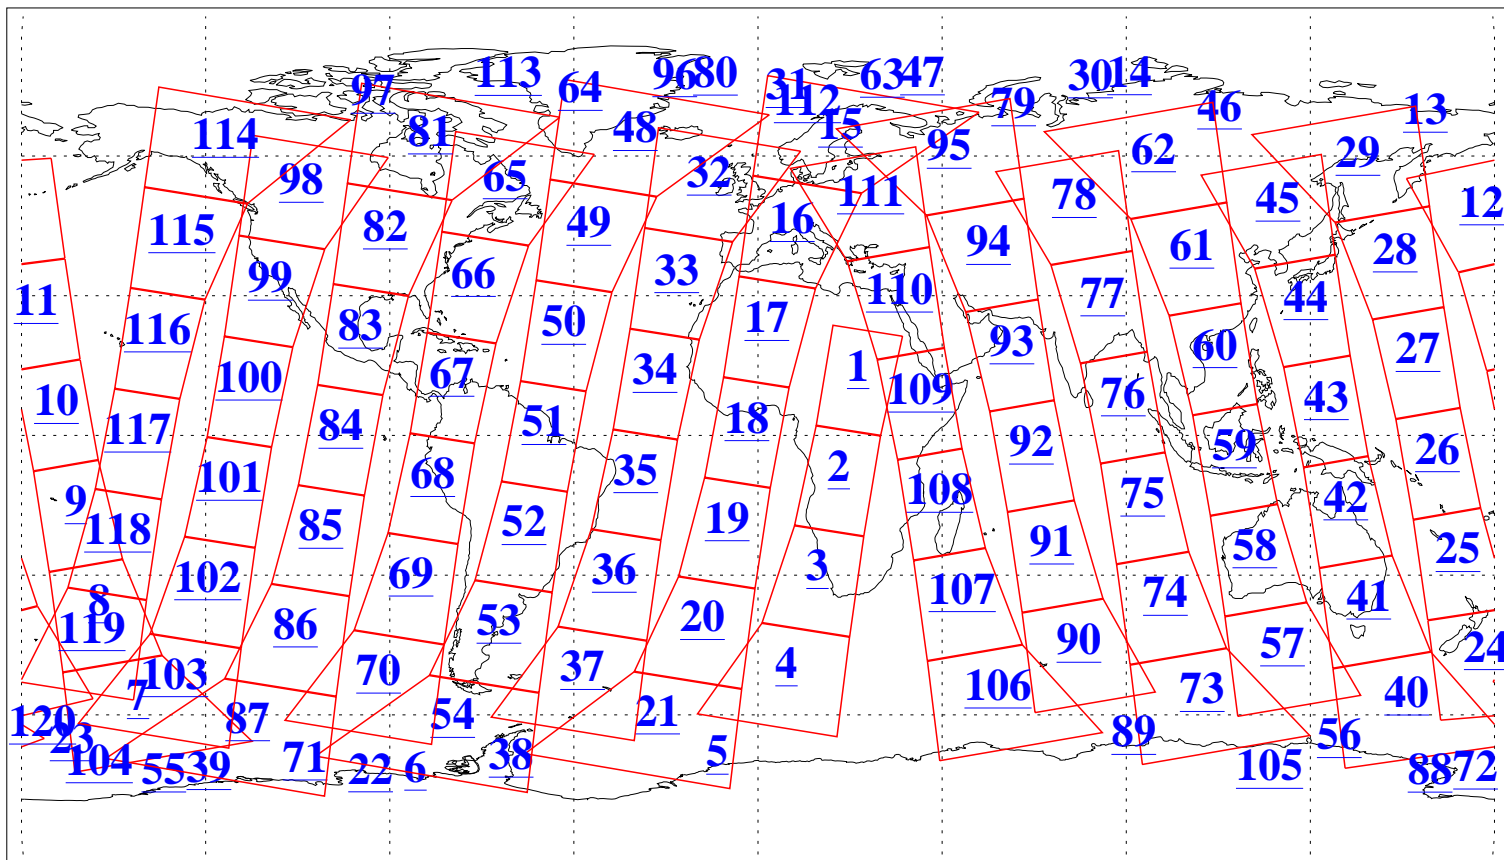

L1B Availability
AMSU Granules: 240
HSB Granules: 0
AIRS Granules: 240

21 Jan 2009
DoY 21
Aqua Day 2454
Granules: 1 to 120

Granules: 121 to 240

Legend: AMSU Available, HSB Available, AIRS Available

L1B Availability
AMSU Granules: 240
HSB Granules: 0
AIRS Granules: 240

21 Jan 2009
DoY 21
Aqua Day 2454
Ascending Granules

Descending Granules

Legend: AMSU Available, HSB Available, AIRS Available

L1B Availability
 AMSU Granules: 240
 HSB Granules: 0
 AIRS Granules: 240

21 Jan 2009
 DoY 21
 Aqua Day 2454

Northern Hemisphere Granules

Southern Hemisphere Granules

Legend: AMSU Available, HSB Available, AIRS Available