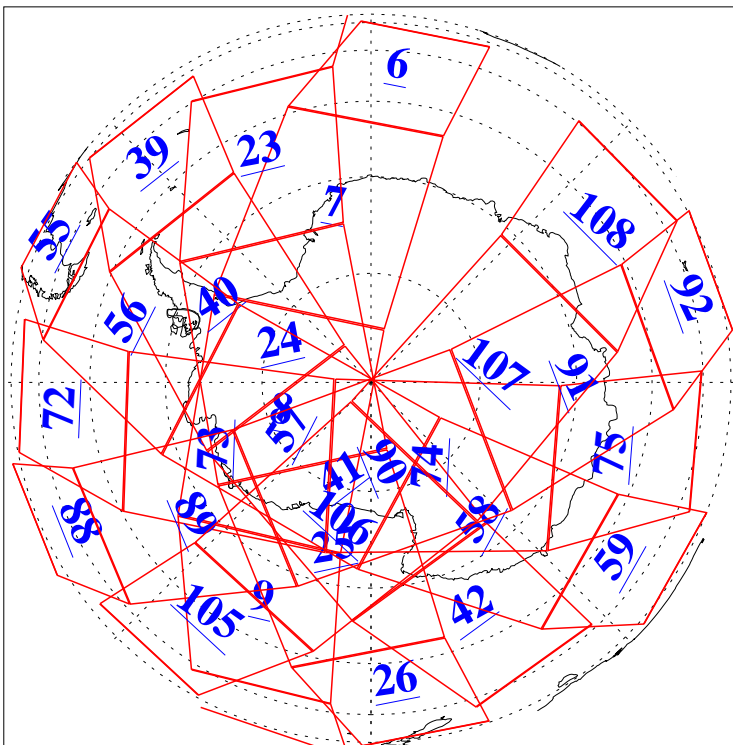

Legend: AMSU Available, HSB Available, AIRS Available