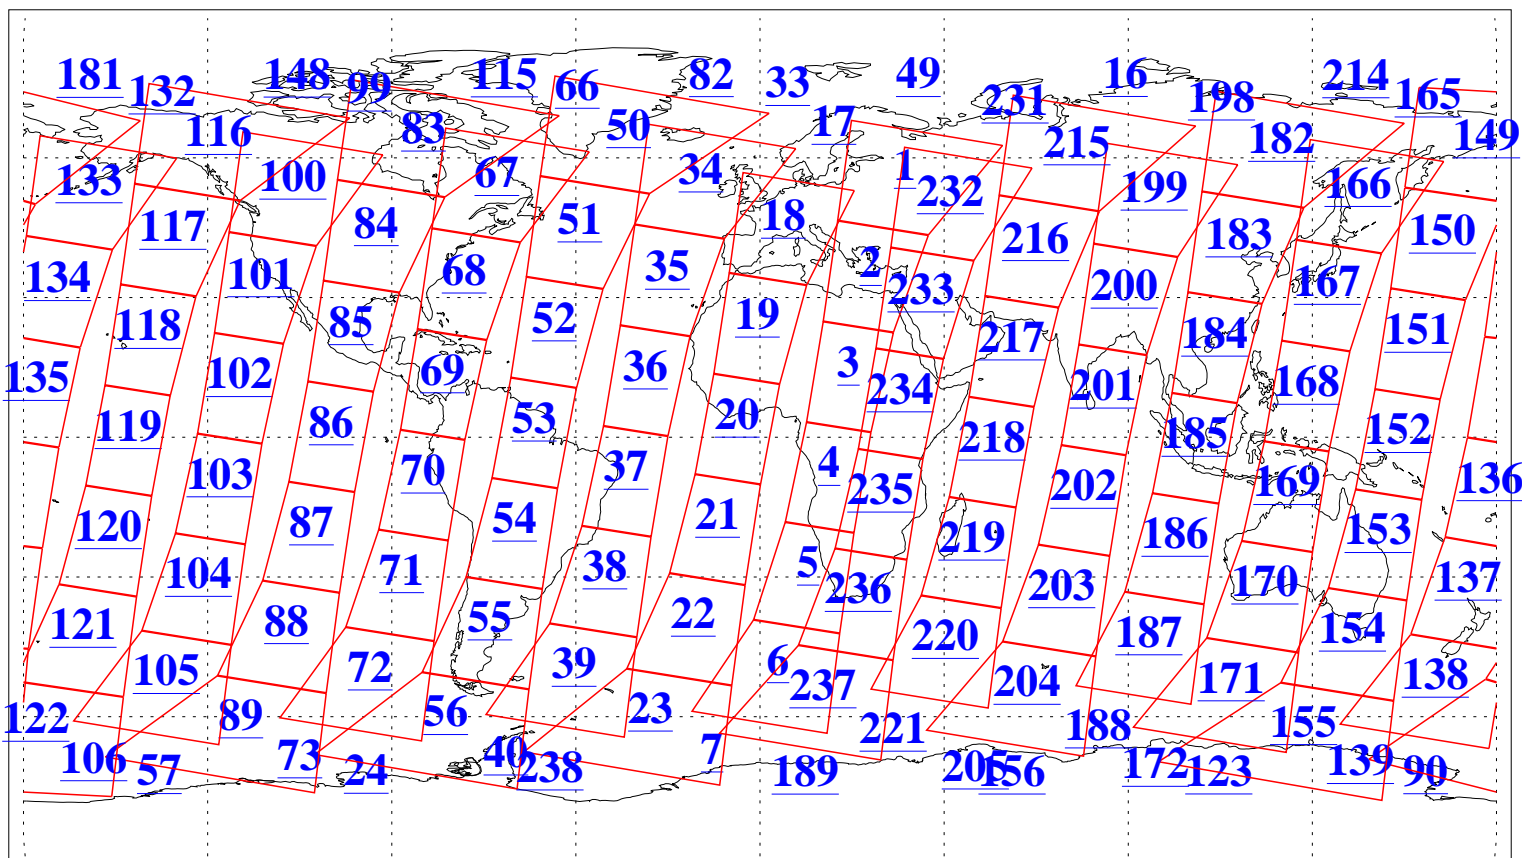

L1B Availability  
AMSU Granules: 240  
HSB Granules: 0  
AIRS Granules: 240

19 Jan 2009  
DoY 19  
Aqua Day 2452  
Granules: 1 to 120

Granules: 121 to 240

Legend: AMSU Available, HSB Available, AIRS Available

L1B Availability  
AMSU Granules: 240  
HSB Granules: 0  
AIRS Granules: 240

19 Jan 2009  
DoY 19  
Aqua Day 2452  
Ascending Granules

Descending Granules

Legend: AMSU Available, HSB Available, AIRS Available