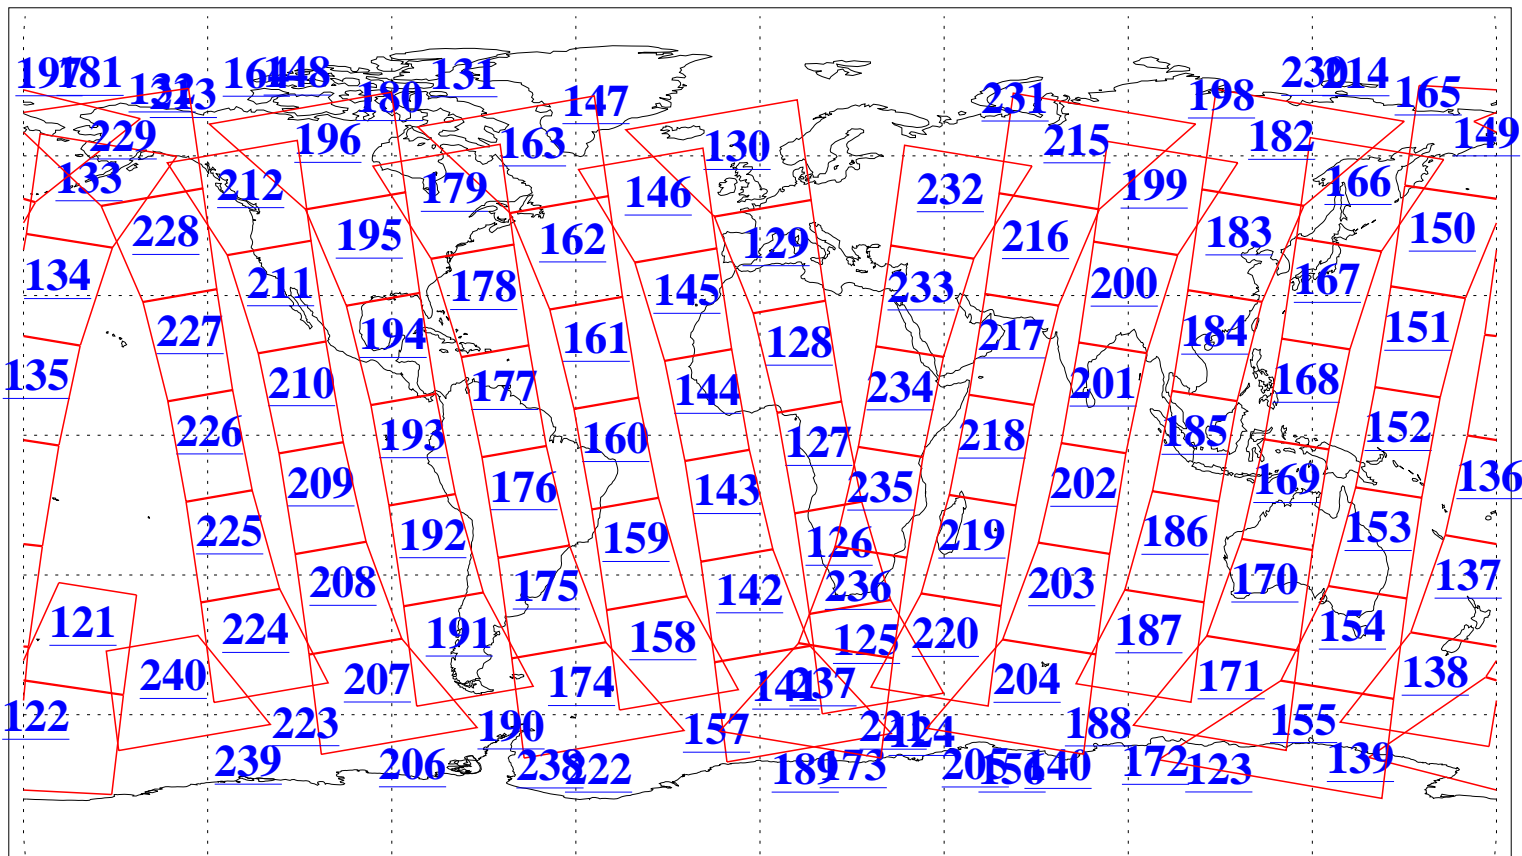

L1B Availability  
AMSU Granules: 240  
HSB Granules: 0  
AIRS Granules: 240

19 Jan 2009  
DoY 19  
Aqua Day 2452  
Granules: 1 to 120

Granules: 121 to 240

Legend: AMSU Available, HSB Available, AIRS Available

L1B Availability  
AMSU Granules: 240  
HSB Granules: 0  
AIRS Granules: 240

19 Jan 2009  
DoY 19  
Aqua Day 2452  
Ascending Granules

Descending Granules

Legend: AMSU Available, HSB Available, AIRS Available