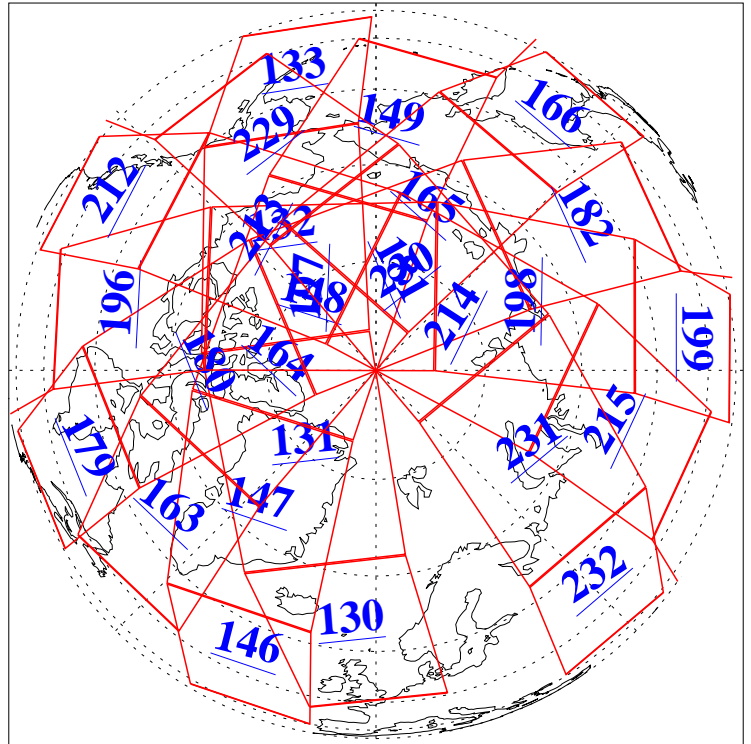

L1B Availability  
AMSU Granules: 240  
HSB Granules: 0  
AIRS Granules: 240

19 Jan 2009  
DoY 19  
Aqua Day 2452  
Granules: 1 to 120

Granules: 121 to 240

Legend: AMSU Available, HSB Available, AIRS Available

L1B Availability  
AMSU Granules: 240  
HSB Granules: 0  
AIRS Granules: 240

19 Jan 2009  
DoY 19  
Aqua Day 2452  
Ascending Granules

Descending Granules

Legend: AMSU Available, HSB Available, AIRS Available

### Northern Hemisphere Granules