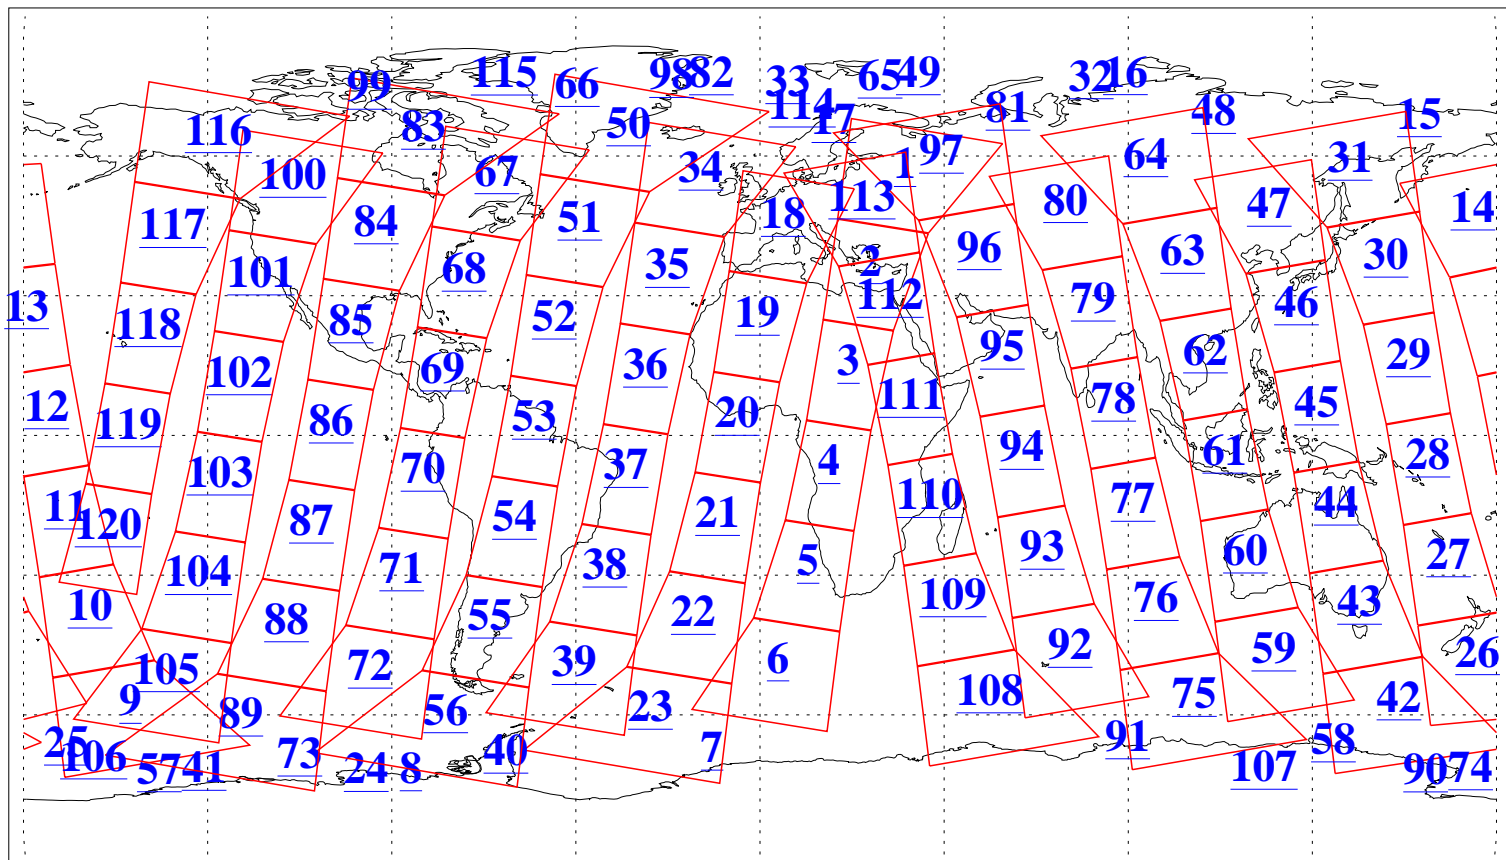

L1B Availability  
AMSU Granules: 240  
HSB Granules: 0  
AIRS Granules: 240

19 Jan 2009  
DoY 19  
Aqua Day 2452  
Granules: 1 to 120

Granules: 121 to 240

Legend: AMSU Available, HSB Available, AIRS Available

L1B Availability  
AMSU Granules: 240  
HSB Granules: 0  
AIRS Granules: 240

19 Jan 2009  
DoY 19  
Aqua Day 2452  
Ascending Granules

Descending Granules

Legend: AMSU Available, HSB Available, AIRS Available