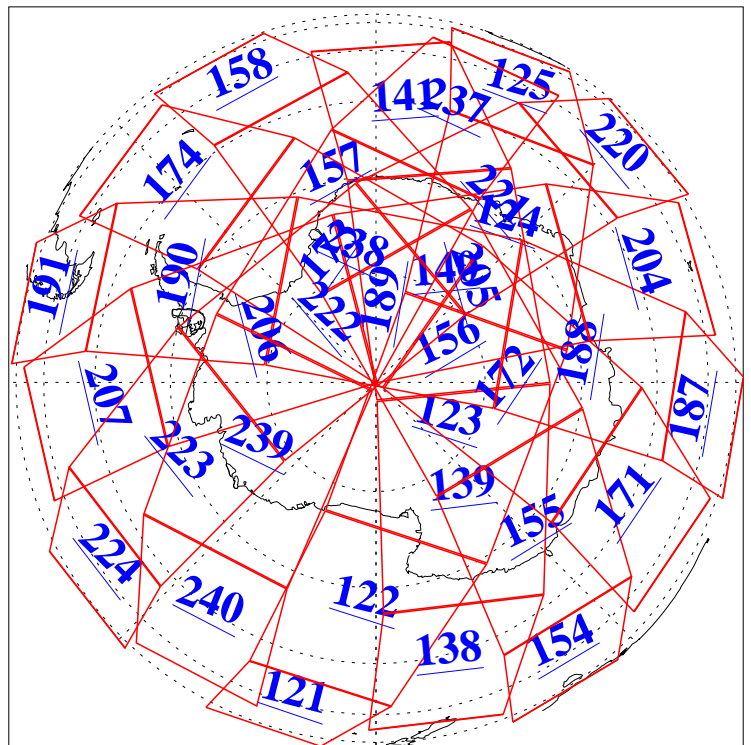

Legend: AMSU Available, HSB Available, AIRS Available