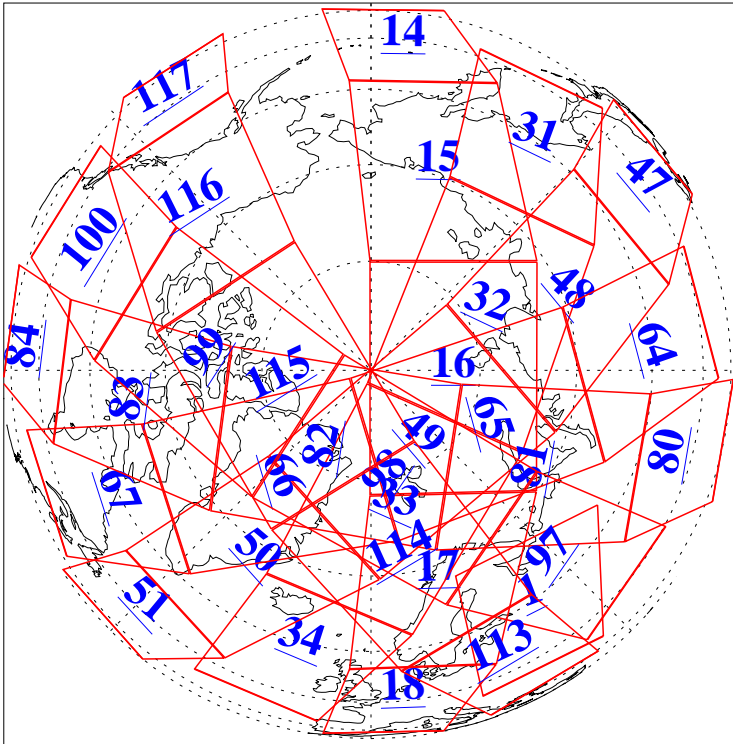

L1B Availability  
AMSU Granules: 240  
HSB Granules: 0  
AIRS Granules: 240

19 Jan 2009  
DoY 19  
Aqua Day 2452  
Granules: 1 to 120

Granules: 121 to 240

Legend: AMSU Available, HSB Available, AIRS Available

L1B Availability  
AMSU Granules: 240  
HSB Granules: 0  
AIRS Granules: 240

19 Jan 2009  
DoY 19  
Aqua Day 2452  
Ascending Granules

Descending Granules

Legend: AMSU Available, HSB Available, AIRS Available

L1B Availability  
AMSU Granules: 240  
HSB Granules: 0  
AIRS Granules: 240

19 Jan 2009  
DoY 19  
Aqua Day 2452

### Northern Hemisphere Granules