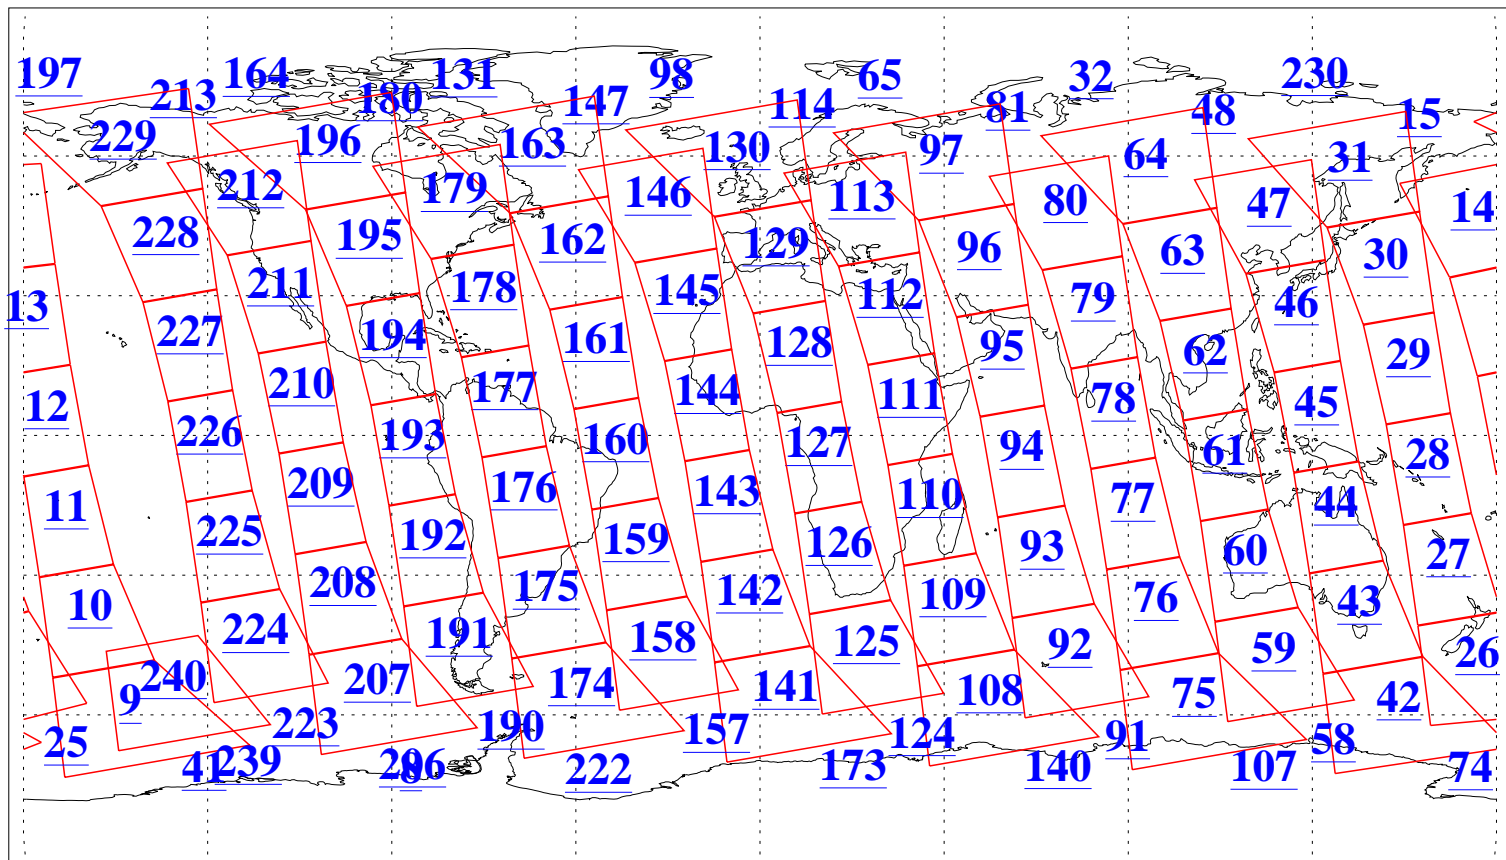

L1B Availability  
AMSU Granules: 240  
HSB Granules: 0  
AIRS Granules: 240

19 Jan 2009  
DoY 19  
Aqua Day 2452  
Granules: 1 to 120

Granules: 121 to 240

Legend: AMSU Available, HSB Available, AIRS Available

L1B Availability  
AMSU Granules: 240  
HSB Granules: 0  
AIRS Granules: 240

19 Jan 2009  
DoY 19  
Aqua Day 2452  
Ascending Granules

Descending Granules

Legend: AMSU Available, HSB Available, AIRS Available