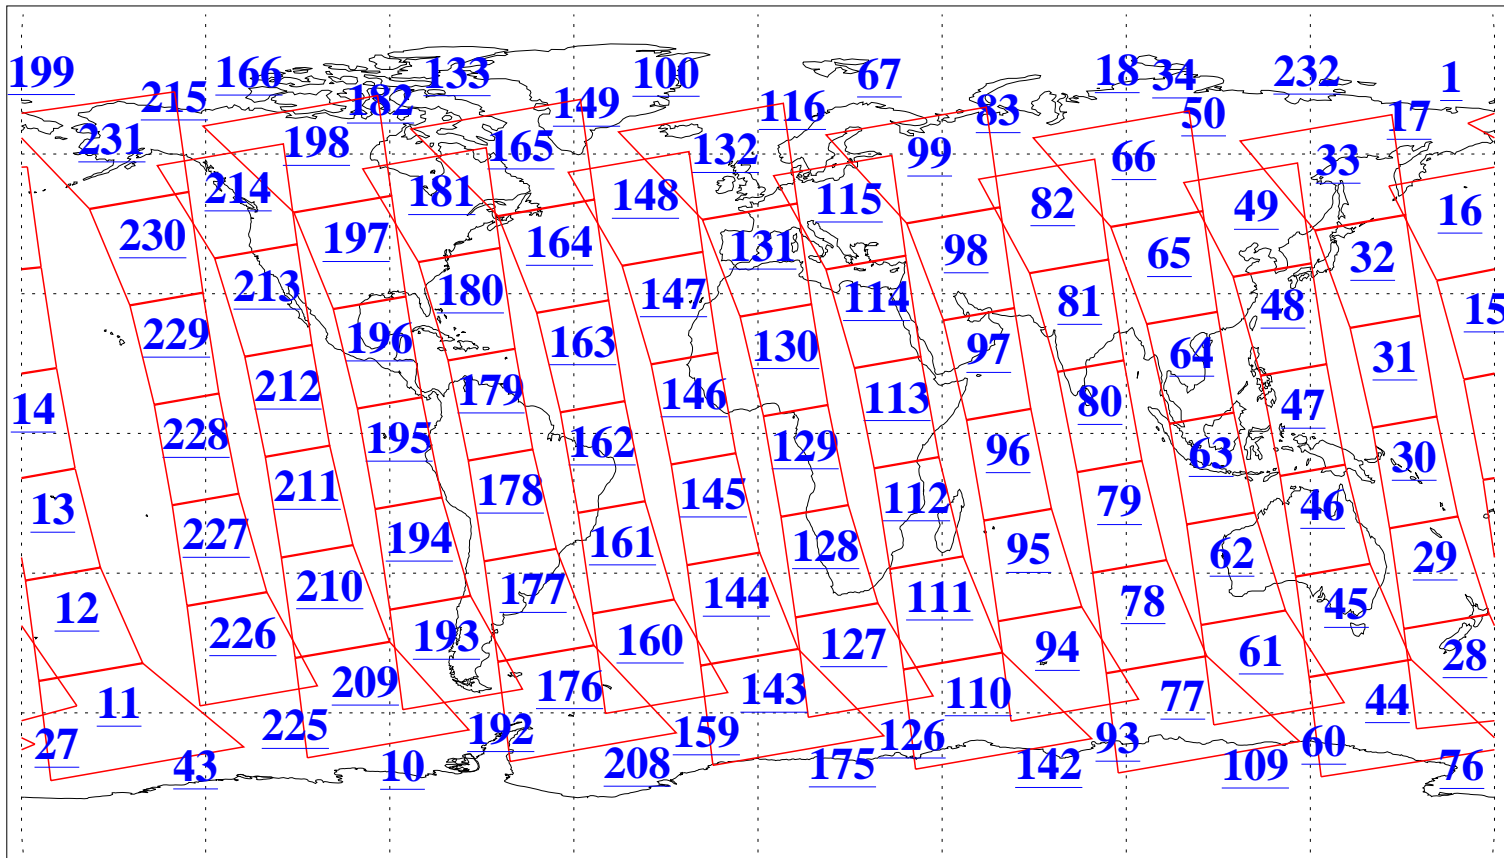

L1B Availability
AMSU Granules: 240
HSB Granules: 0
AIRS Granules: 240

17 Jan 2009
DoY 17
Aqua Day 2450
Granules: 1 to 120

Granules: 121 to 240

Legend: AMSU Available, HSB Available, AIRS Available

L1B Availability
AMSU Granules: 240
HSB Granules: 0
AIRS Granules: 240

17 Jan 2009
DoY 17
Aqua Day 2450
Ascending Granules

Descending Granules

Legend: AMSU Available, HSB Available, AIRS Available

L1B Availability
 AMSU Granules: 240
 HSB Granules: 0
 AIRS Granules: 240

17 Jan 2009
 DoY 17
 Aqua Day 2450

Northern Hemisphere Granules

Southern Hemisphere Granules

Legend: AMSU Available, HSB Available, AIRS Available