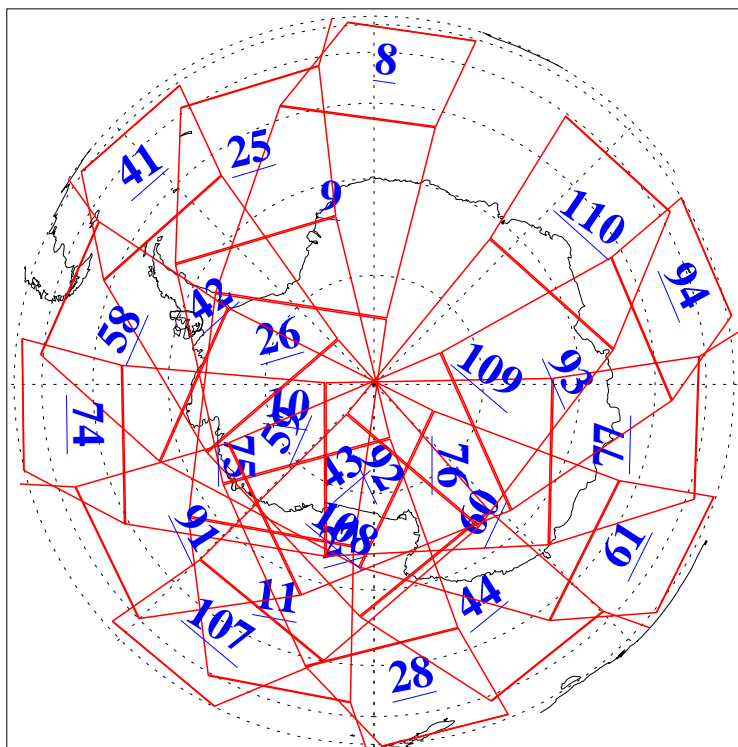

L1B Availability
AMSU Granules: 240
HSB Granules: 0
AIRS Granules: 240

17 Jan 2009
DoY 17
Aqua Day 2450
Granules: 1 to 120

Granules: 121 to 240

Legend: AMSU Available, HSB Available, AIRS Available

L1B Availability
AMSU Granules: 240
HSB Granules: 0
AIRS Granules: 240

17 Jan 2009
DoY 17
Aqua Day 2450
Ascending Granules

Descending Granules

Legend: AMSU Available, HSB Available, AIRS Available

L1B Availability
 AMSU Granules: 240
 HSB Granules: 0
 AIRS Granules: 240

17 Jan 2009
 DoY 17
 Aqua Day 2450

Northern Hemisphere Granules

Southern Hemisphere Granules

Legend: AMSU Available, HSB Available, AIRS Available