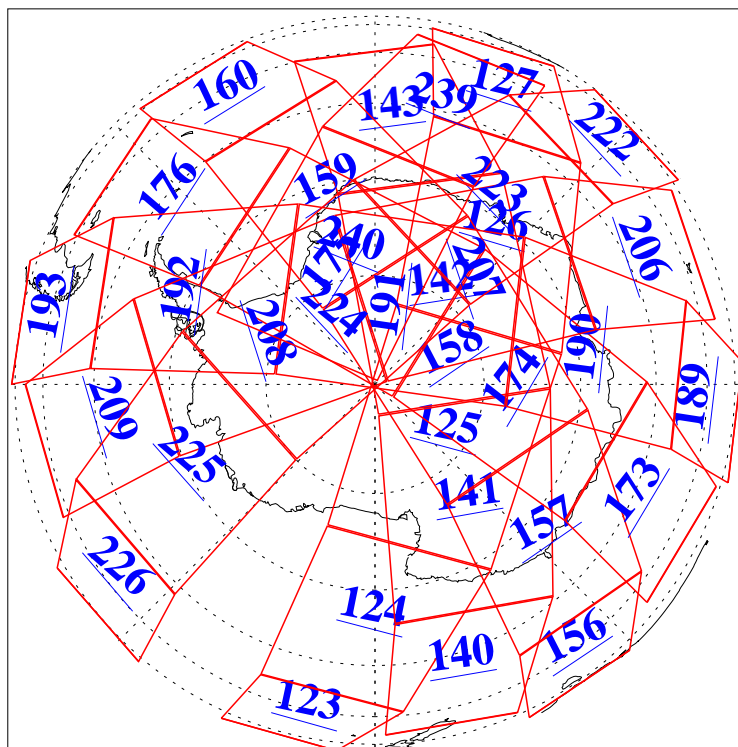

L1B Availability
AMSU Granules: 240
HSB Granules: 0
AIRS Granules: 240

17 Jan 2009
DoY 17
Aqua Day 2450
Granules: 1 to 120

Granules: 121 to 240

Legend: AMSU Available, HSB Available, AIRS Available

L1B Availability
AMSU Granules: 240
HSB Granules: 0
AIRS Granules: 240

17 Jan 2009
DoY 17
Aqua Day 2450
Ascending Granules

Descending Granules

Legend: AMSU Available, HSB Available, AIRS Available

L1B Availability
 AMSU Granules: 240
 HSB Granules: 0
 AIRS Granules: 240

17 Jan 2009
 DoY 17
 Aqua Day 2450

Northern Hemisphere Granules

Southern Hemisphere Granules

Legend: AMSU Available, HSB Available, AIRS Available