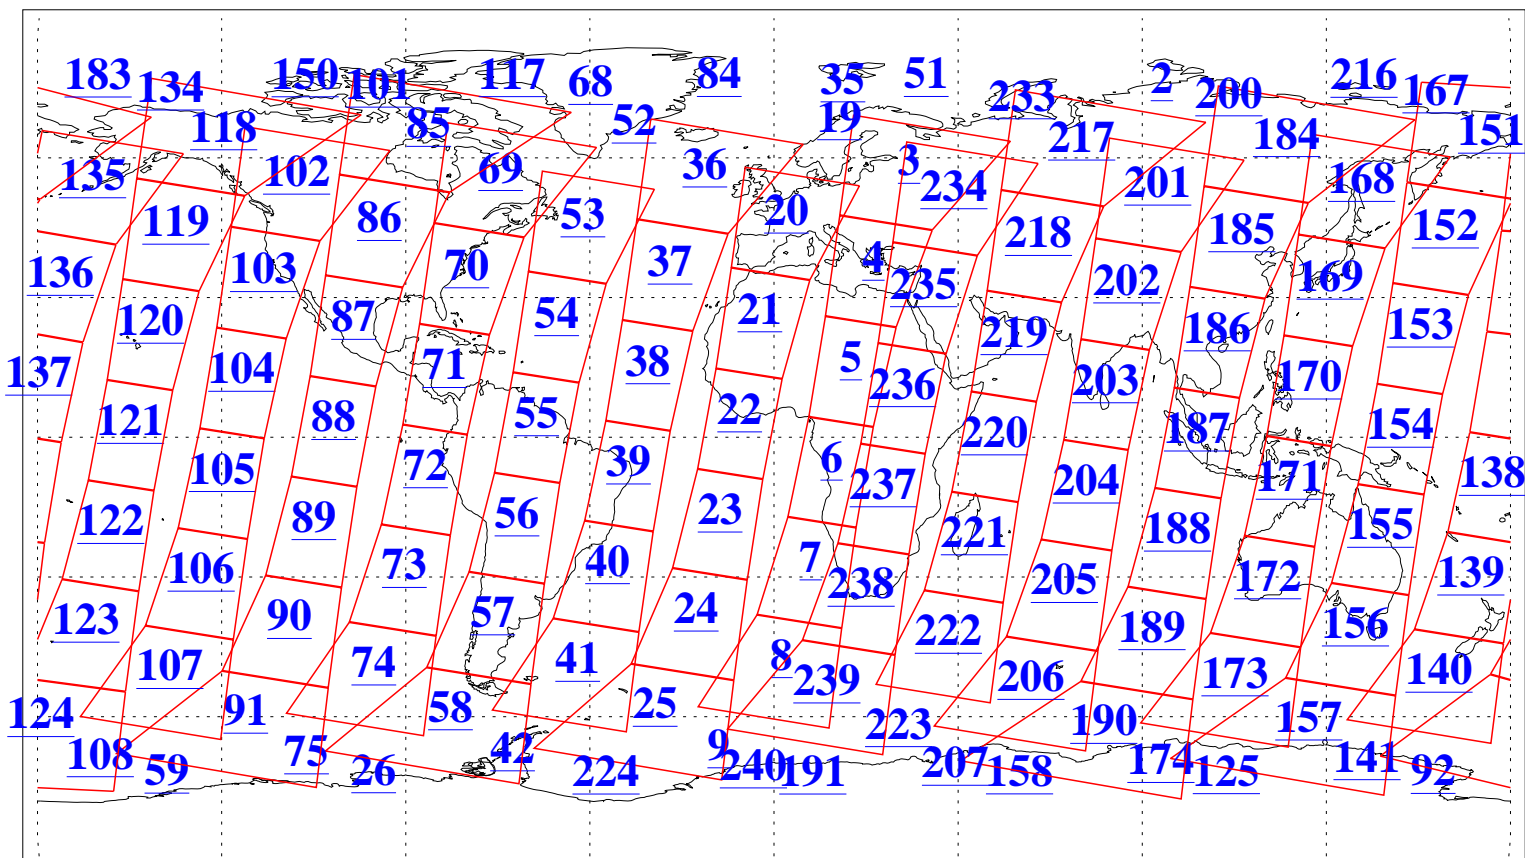

L1B Availability
AMSU Granules: 240
HSB Granules: 0
AIRS Granules: 240

17 Jan 2009
DoY 17
Aqua Day 2450
Granules: 1 to 120

Granules: 121 to 240

Legend: AMSU Available, HSB Available, AIRS Available

L1B Availability
AMSU Granules: 240
HSB Granules: 0
AIRS Granules: 240

17 Jan 2009
DoY 17
Aqua Day 2450
Ascending Granules

Descending Granules

Legend: AMSU Available, HSB Available, AIRS Available

L1B Availability
 AMSU Granules: 240
 HSB Granules: 0
 AIRS Granules: 240

17 Jan 2009
 DoY 17
 Aqua Day 2450