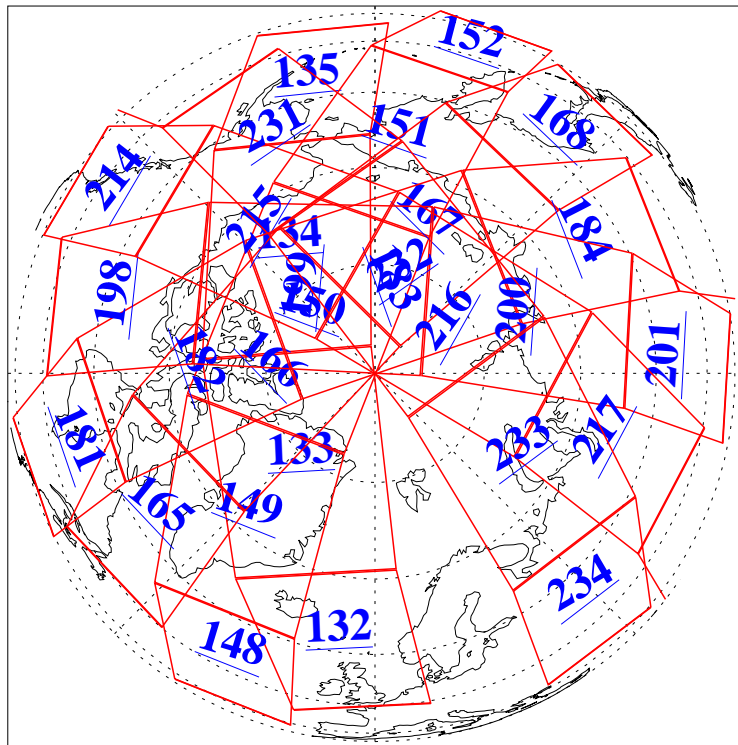

L1B Availability
AMSU Granules: 240
HSB Granules: 0
AIRS Granules: 240

17 Jan 2009
DoY 17
Aqua Day 2450
Granules: 1 to 120

Granules: 121 to 240

Legend: AMSU Available, HSB Available, AIRS Available

L1B Availability
AMSU Granules: 240
HSB Granules: 0
AIRS Granules: 240

17 Jan 2009
DoY 17
Aqua Day 2450
Ascending Granules

Descending Granules

Legend: AMSU Available, HSB Available, AIRS Available

L1B Availability
 AMSU Granules: 240
 HSB Granules: 0
 AIRS Granules: 240

17 Jan 2009
 DoY 17
 Aqua Day 2450

Northern Hemisphere Granules

Southern Hemisphere Granules

Legend: AMSU Available, HSB Available, AIRS Available