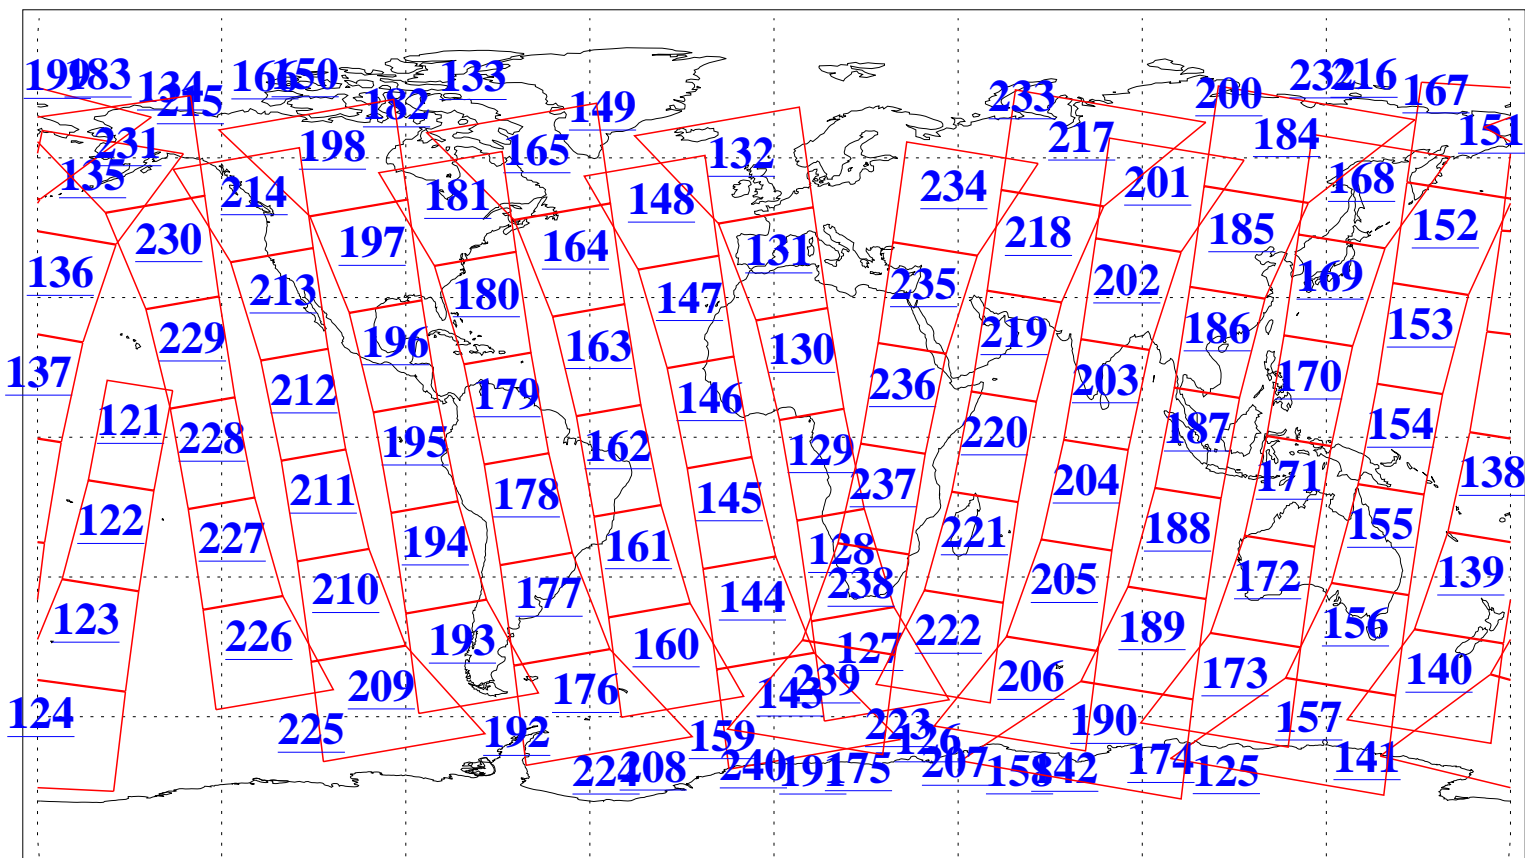

L1B Availability
AMSU Granules: 240
HSB Granules: 0
AIRS Granules: 240

17 Jan 2009
DoY 17
Aqua Day 2450
Granules: 1 to 120

Granules: 121 to 240

Legend: AMSU Available, HSB Available, AIRS Available

L1B Availability
AMSU Granules: 240
HSB Granules: 0
AIRS Granules: 240

17 Jan 2009
DoY 17
Aqua Day 2450
Ascending Granules

Descending Granules

Legend: AMSU Available, HSB Available, AIRS Available

L1B Availability
 AMSU Granules: 240
 HSB Granules: 0
 AIRS Granules: 240

17 Jan 2009
 DoY 17
 Aqua Day 2450

Northern Hemisphere Granules

Southern Hemisphere Granules

Legend: AMSU Available, HSB Available, AIRS Available