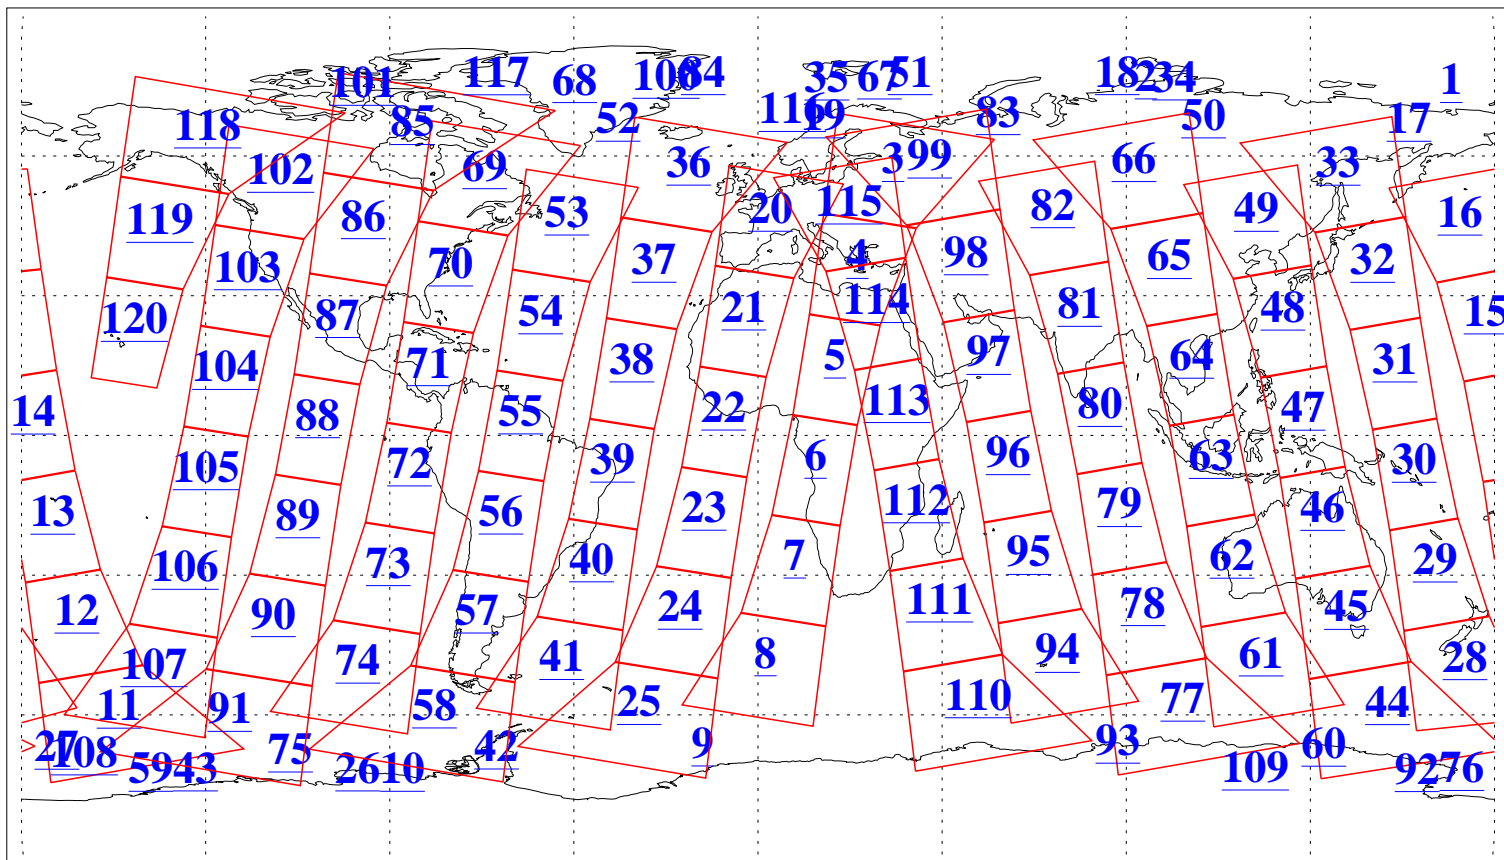

L1B Availability
AMSU Granules: 240
HSB Granules: 0
AIRS Granules: 240

17 Jan 2009
DoY 17
Aqua Day 2450
Granules: 1 to 120

Granules: 121 to 240

Legend: AMSU Available, HSB Available, AIRS Available

L1B Availability
AMSU Granules: 240
HSB Granules: 0
AIRS Granules: 240

17 Jan 2009
DoY 17
Aqua Day 2450
Ascending Granules

Descending Granules

Legend: AMSU Available, HSB Available, AIRS Available

L1B Availability
 AMSU Granules: 240
 HSB Granules: 0
 AIRS Granules: 240

17 Jan 2009
 DoY 17
 Aqua Day 2450

Northern Hemisphere Granules

Southern Hemisphere Granules

Legend: AMSU Available, HSB Available, AIRS Available