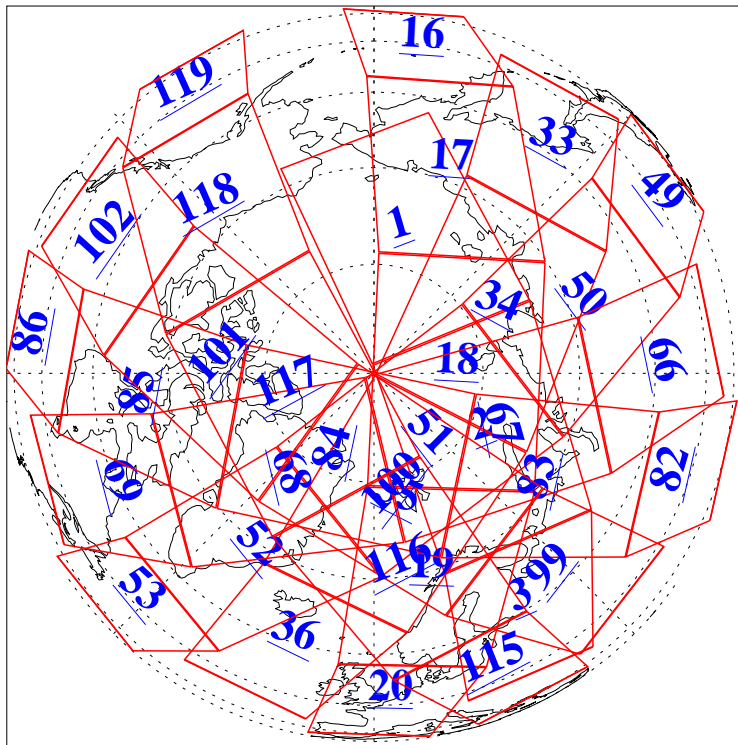

L1B Availability
AMSU Granules: 240
HSB Granules: 0
AIRS Granules: 240

17 Jan 2009
DoY 17
Aqua Day 2450
Granules: 1 to 120

Granules: 121 to 240

Legend: AMSU Available, HSB Available, AIRS Available

L1B Availability
AMSU Granules: 240
HSB Granules: 0
AIRS Granules: 240

17 Jan 2009
DoY 17
Aqua Day 2450
Ascending Granules

Descending Granules

Legend: AMSU Available, HSB Available, AIRS Available

L1B Availability
 AMSU Granules: 240
 HSB Granules: 0
 AIRS Granules: 240

17 Jan 2009
 DoY 17
 Aqua Day 2450

Northern Hemisphere Granules

Southern Hemisphere Granules

Legend: AMSU Available, HSB Available, AIRS Available