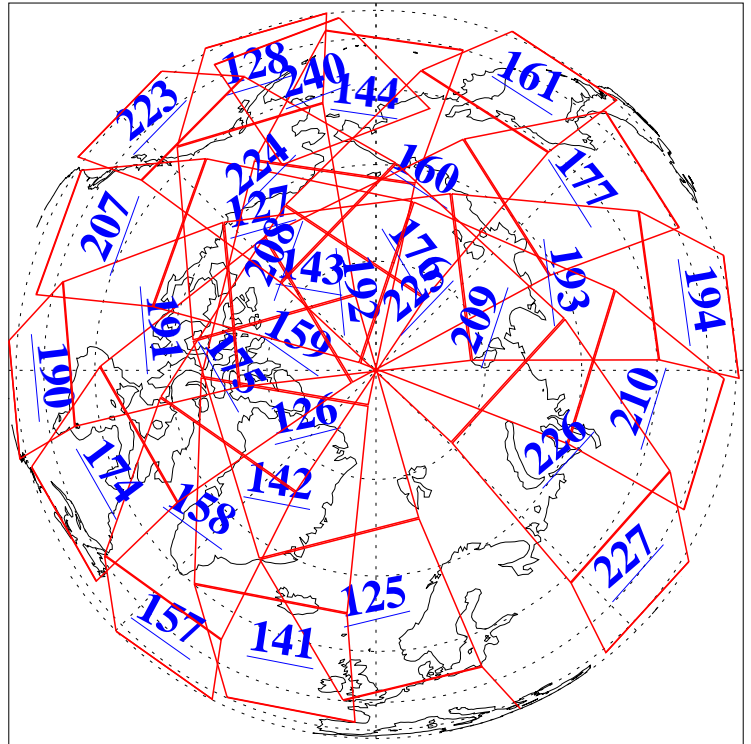

L1B Availability  
 AMSU Granules: 240  
 HSB Granules: 0  
 AIRS Granules: 240

16 Jan 2009  
 DoY 16  
 Aqua Day 2449  
 Granules: 1 to 120

Granules: 121 to 240

Legend: AMSU Available, HSB Available, AIRS Available

L1B Availability  
AMSU Granules: 240  
HSB Granules: 0  
AIRS Granules: 240

16 Jan 2009  
DoY 16  
Aqua Day 2449

Ascending Granules

Descending Granules

Legend: AMSU Available, HSB Available, AIRS Available

### Northern Hemisphere Granules