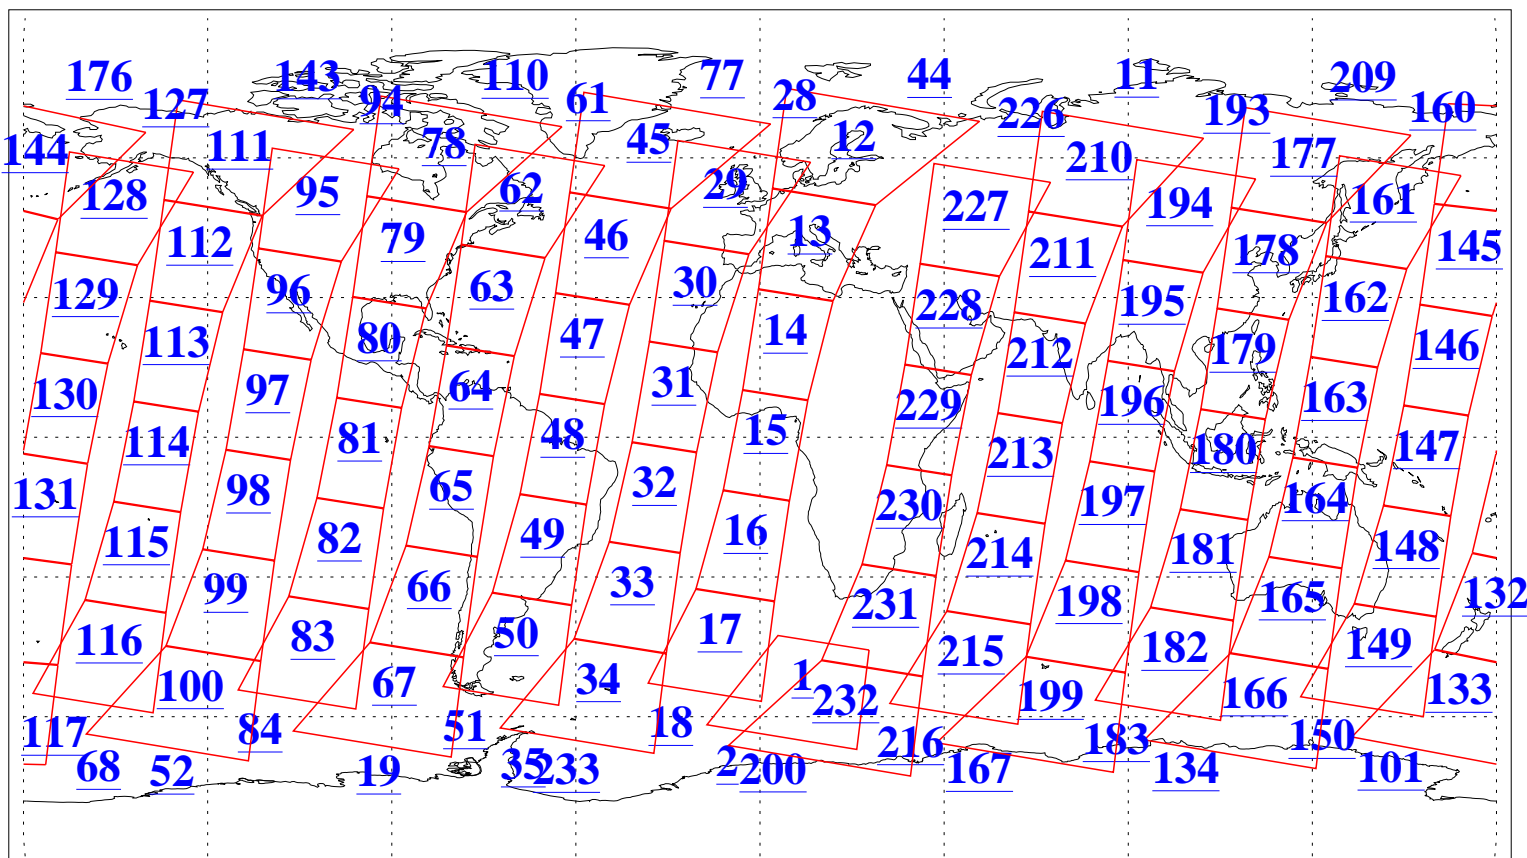

L1B Availability  
 AMSU Granules: 240  
 HSB Granules: 0  
 AIRS Granules: 240

16 Jan 2009  
 DoY 16  
 Aqua Day 2449  
 Granules: 1 to 120

Granules: 121 to 240

Legend: AMSU Available, HSB Available, AIRS Available

L1B Availability  
AMSU Granules: 240  
HSB Granules: 0  
AIRS Granules: 240

16 Jan 2009  
DoY 16  
Aqua Day 2449

Ascending Granules

Descending Granules

Legend: AMSU Available, HSB Available, AIRS Available