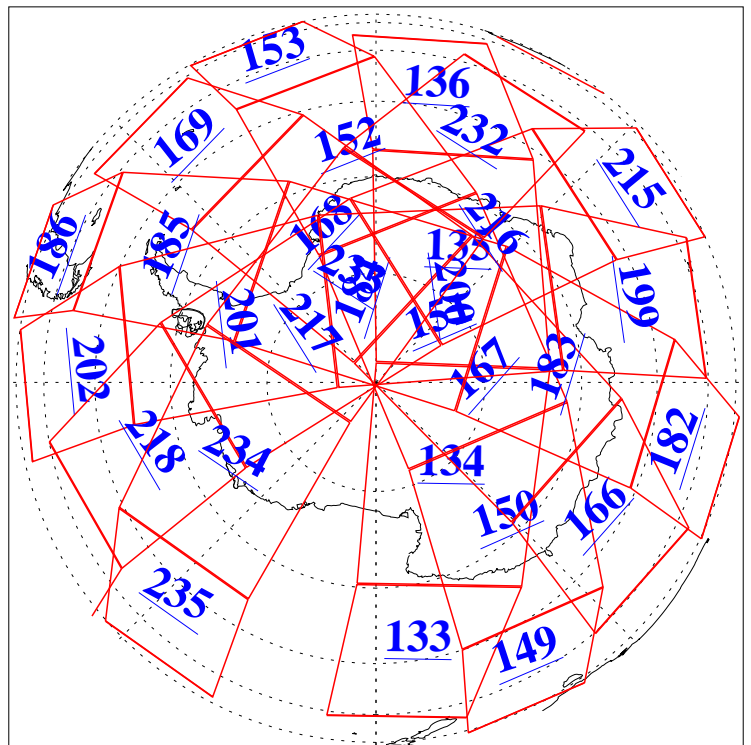

Legend: AMSU Available, HSB Available, AIRS Available