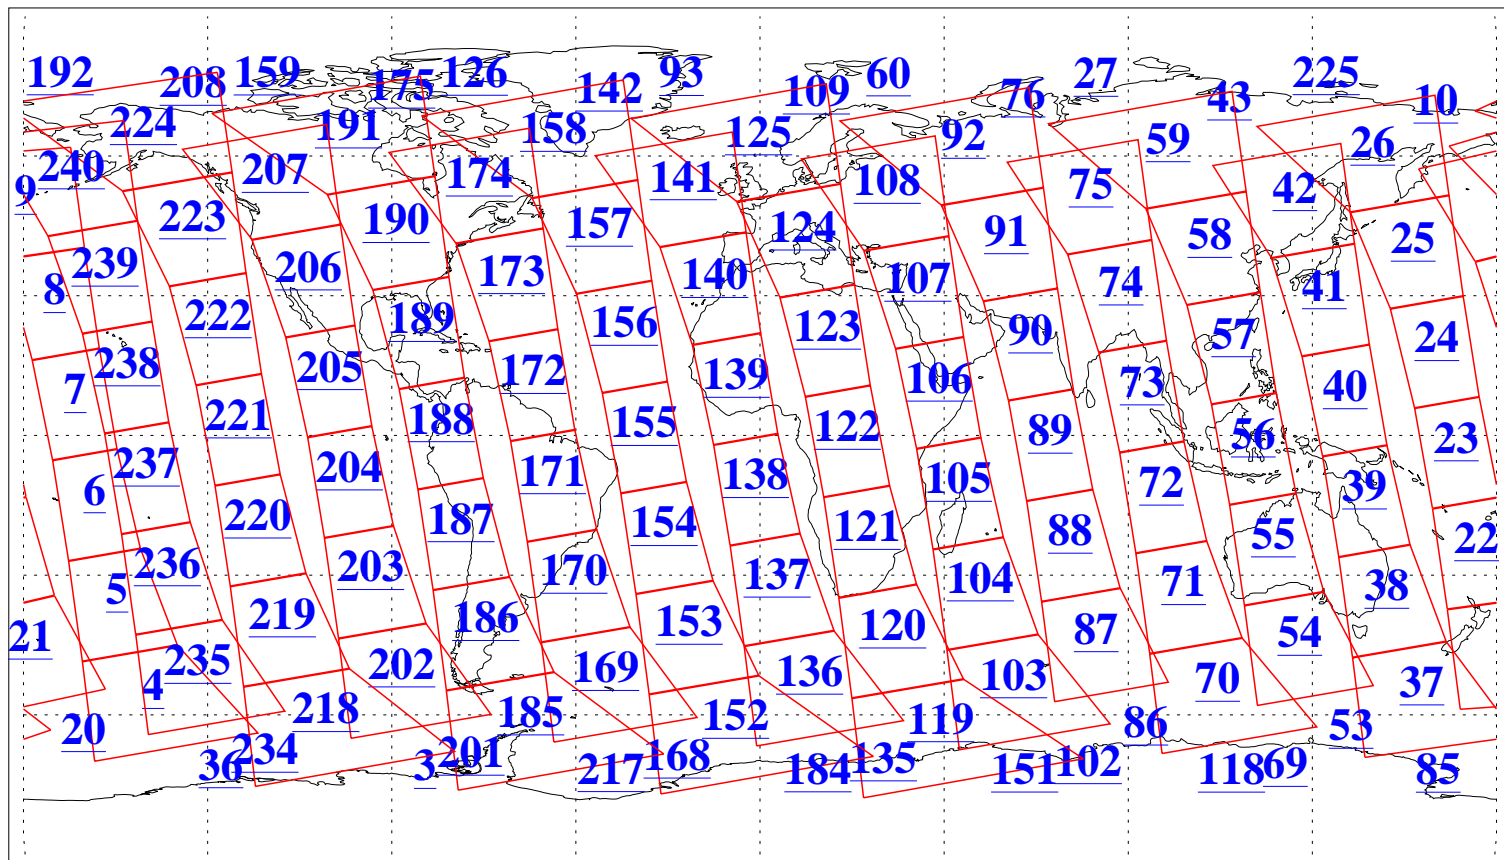

L1B Availability  
 AMSU Granules: 240  
 HSB Granules: 0  
 AIRS Granules: 240

16 Jan 2009  
 DoY 16  
 Aqua Day 2449  
 Granules: 1 to 120

Granules: 121 to 240

Legend: AMSU Available, HSB Available, AIRS Available

L1B Availability  
AMSU Granules: 240  
HSB Granules: 0  
AIRS Granules: 240

16 Jan 2009  
DoY 16  
Aqua Day 2449

Ascending Granules

Descending Granules

Legend: AMSU Available, HSB Available, AIRS Available