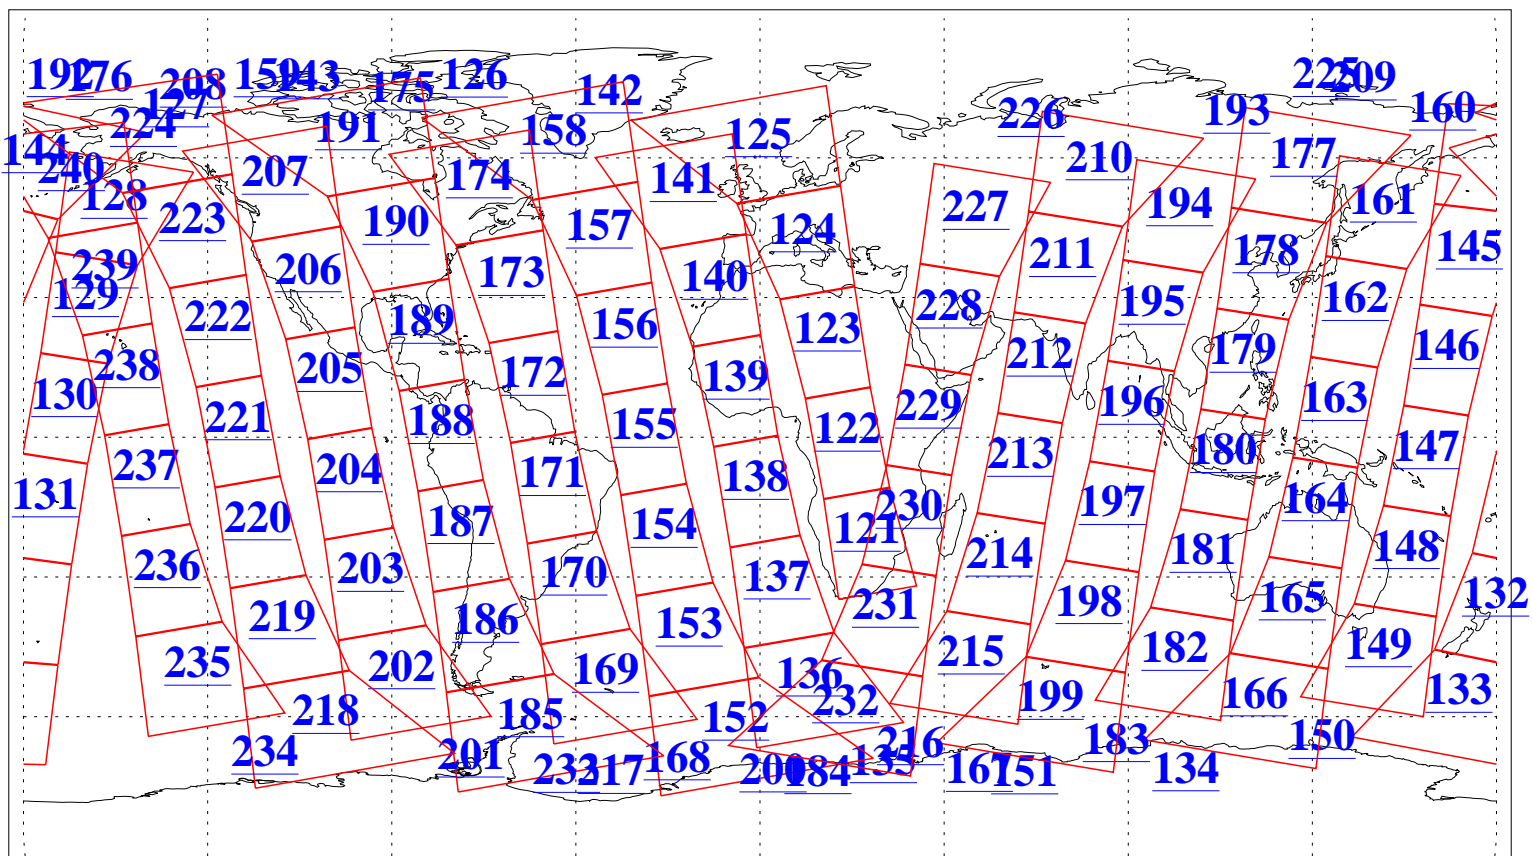

L1B Availability  
 AMSU Granules: 240  
 HSB Granules: 0  
 AIRS Granules: 240

16 Jan 2009  
 DoY 16  
 Aqua Day 2449  
 Granules: 1 to 120

Granules: 121 to 240

Legend: AMSU Available, HSB Available, AIRS Available

L1B Availability  
AMSU Granules: 240  
HSB Granules: 0  
AIRS Granules: 240

16 Jan 2009  
DoY 16  
Aqua Day 2449

Ascending Granules

Descending Granules

Legend: AMSU Available, HSB Available, AIRS Available