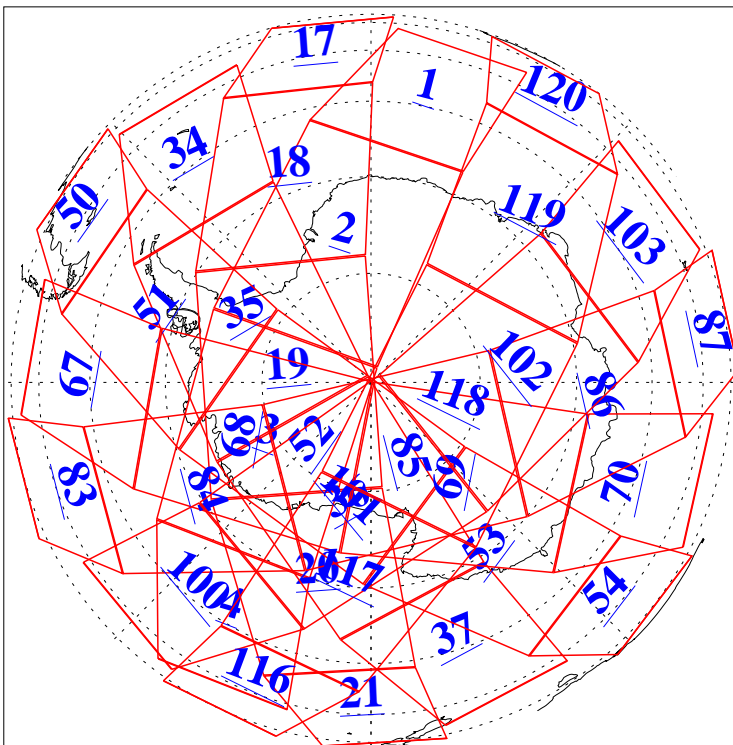

Legend: AMSU Available, HSB Available, AIRS Available