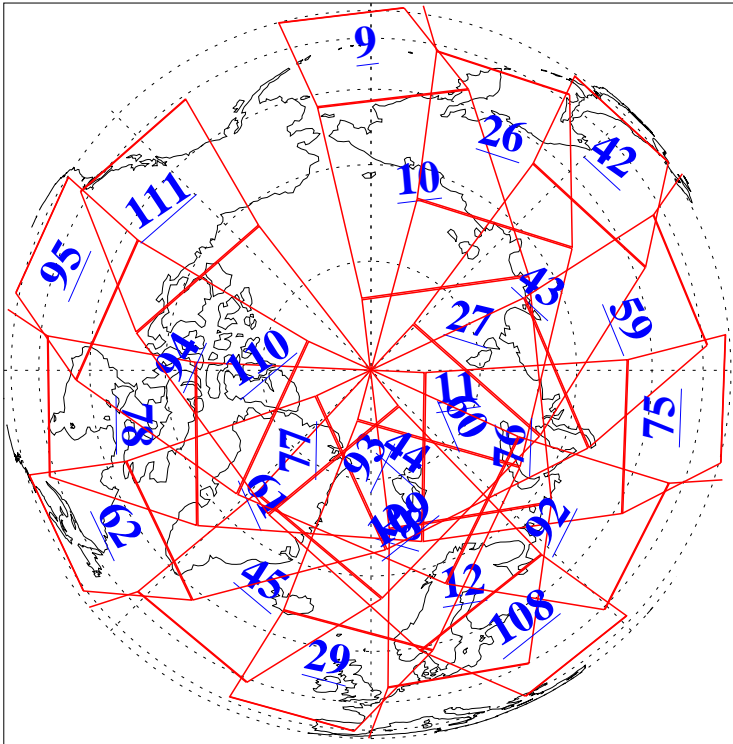

L1B Availability  
 AMSU Granules: 240  
 HSB Granules: 0  
 AIRS Granules: 240

16 Jan 2009  
 DoY 16  
 Aqua Day 2449  
 Granules: 1 to 120

Granules: 121 to 240

Legend: AMSU Available, HSB Available, AIRS Available

L1B Availability  
AMSU Granules: 240  
HSB Granules: 0  
AIRS Granules: 240

16 Jan 2009  
DoY 16  
Aqua Day 2449

Ascending Granules

Descending Granules

Legend: AMSU Available, HSB Available, AIRS Available

### Northern Hemisphere Granules