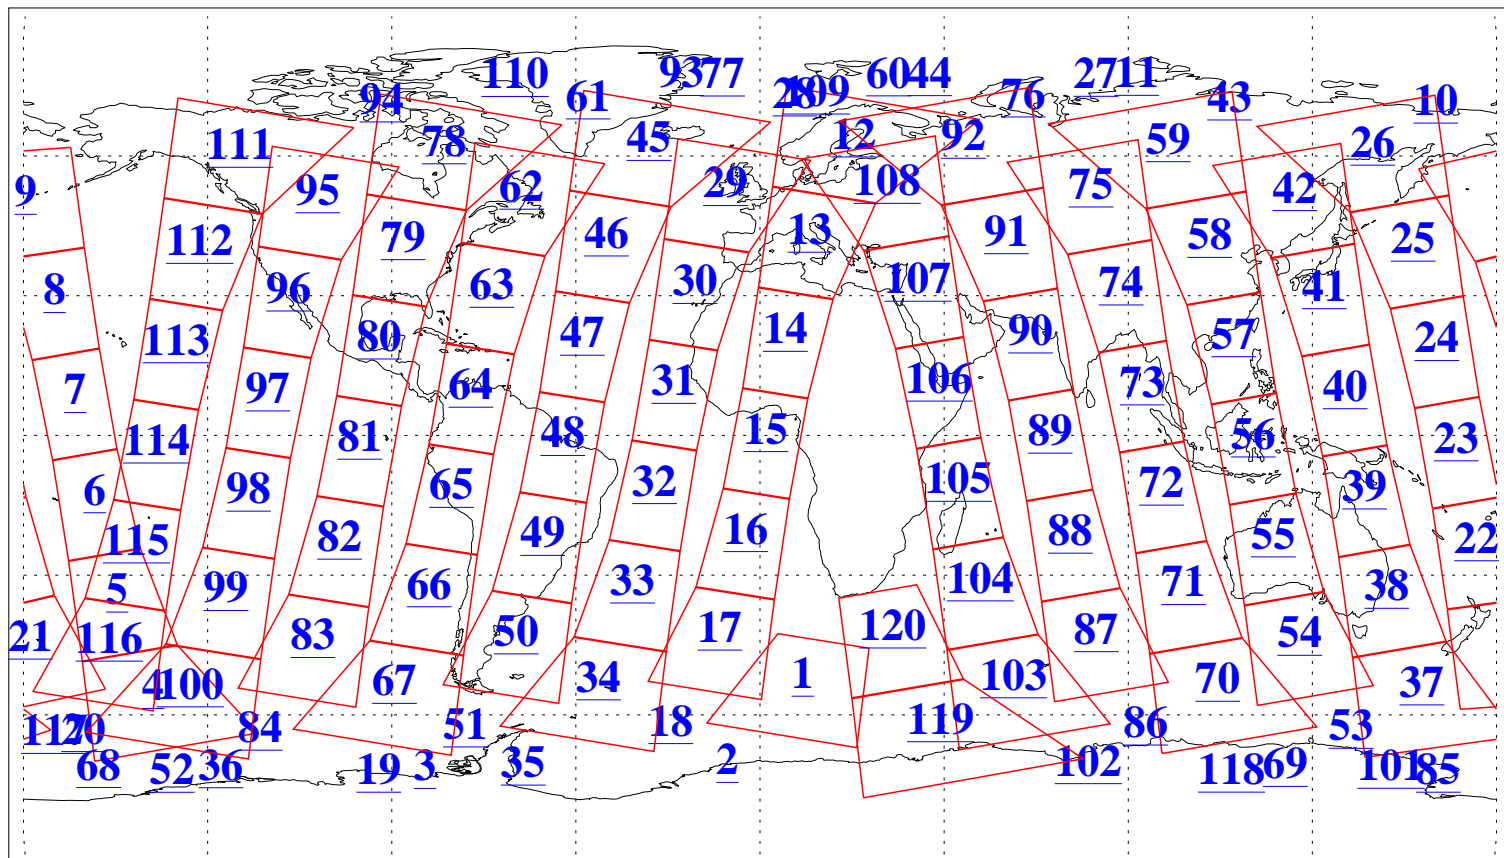

L1B Availability  
 AMSU Granules: 240  
 HSB Granules: 0  
 AIRS Granules: 240

16 Jan 2009  
 DoY 16  
 Aqua Day 2449  
 Granules: 1 to 120

Granules: 121 to 240

Legend: AMSU Available, HSB Available, AIRS Available

L1B Availability  
AMSU Granules: 240  
HSB Granules: 0  
AIRS Granules: 240

16 Jan 2009  
DoY 16  
Aqua Day 2449

Ascending Granules

Descending Granules

Legend: AMSU Available, HSB Available, AIRS Available