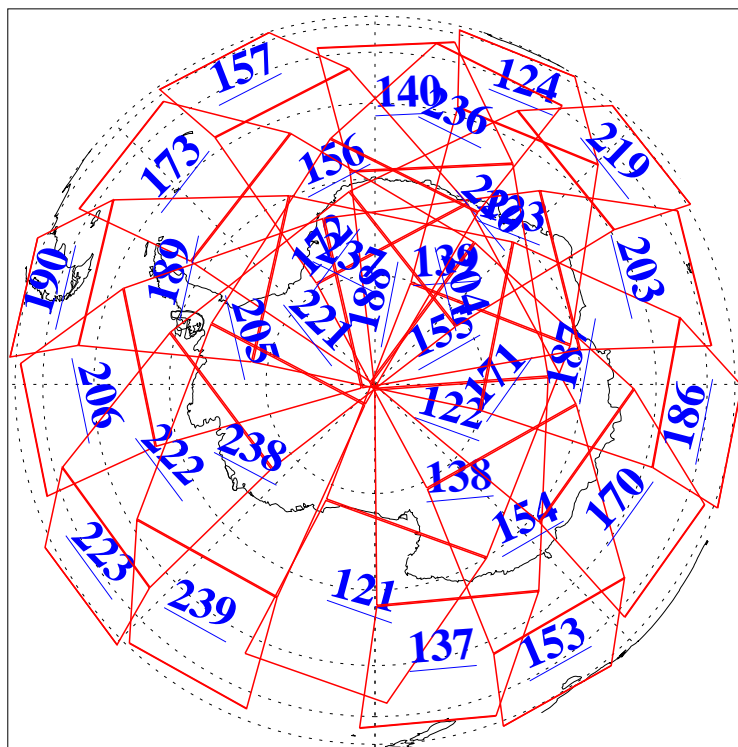

L1B Availability
AMSU Granules: 240
HSB Granules: 0
AIRS Granules: 240

12 Jan 2009
DoY 12
Aqua Day 2445
Granules: 1 to 120

Granules: 121 to 240

Legend: AMSU Available, HSB Available, AIRS Available

L1B Availability
AMSU Granules: 240
HSB Granules: 0
AIRS Granules: 240

12 Jan 2009
DoY 12
Aqua Day 2445
Ascending Granules

Descending Granules

Legend: AMSU Available, HSB Available, AIRS Available

L1B Availability
 AMSU Granules: 240
 HSB Granules: 0
 AIRS Granules: 240

12 Jan 2009
 DoY 12
 Aqua Day 2445

Northern Hemisphere Granules

Southern Hemisphere Granules

Legend: AMSU Available, HSB Available, AIRS Available