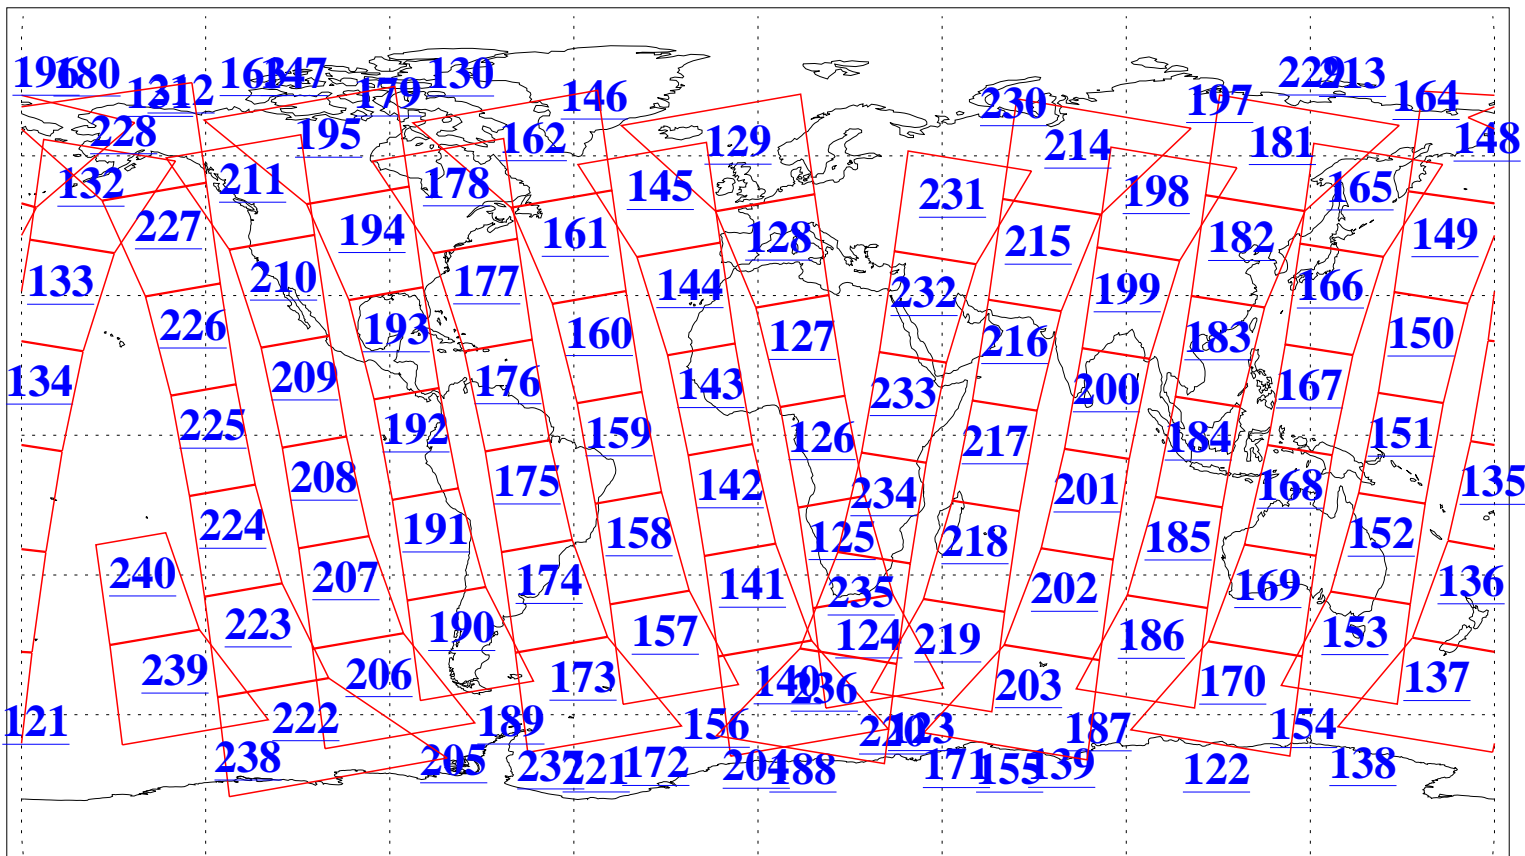

L1B Availability
AMSU Granules: 240
HSB Granules: 0
AIRS Granules: 240

12 Jan 2009
DoY 12
Aqua Day 2445
Granules: 1 to 120

Granules: 121 to 240

Legend: AMSU Available, HSB Available, AIRS Available

L1B Availability
AMSU Granules: 240
HSB Granules: 0
AIRS Granules: 240

12 Jan 2009
DoY 12
Aqua Day 2445
Ascending Granules

Descending Granules

Legend: AMSU Available, HSB Available, AIRS Available

L1B Availability
 AMSU Granules: 240
 HSB Granules: 0
 AIRS Granules: 240

12 Jan 2009
 DoY 12
 Aqua Day 2445

Northern Hemisphere Granules

Southern Hemisphere Granules

Legend: AMSU Available, HSB Available, AIRS Available