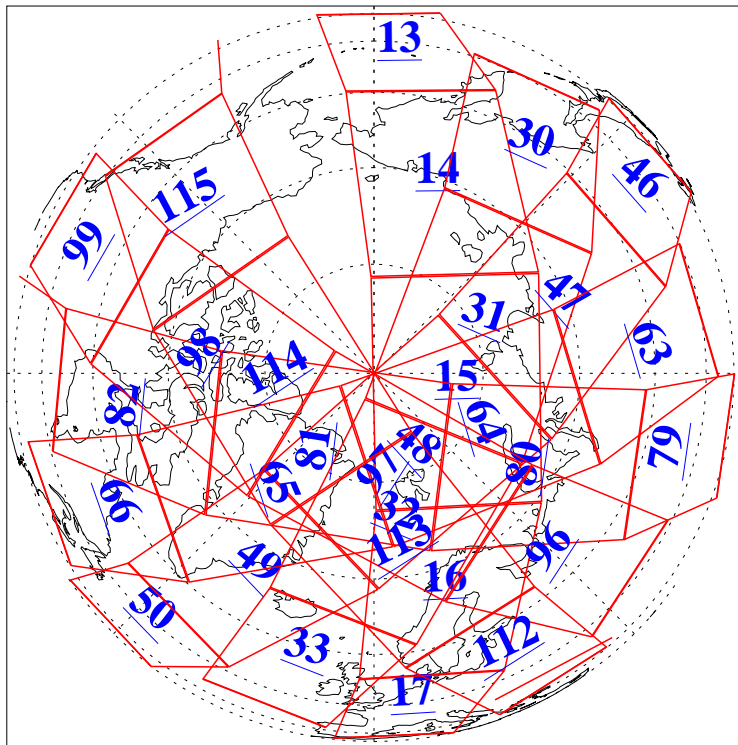

L1B Availability
AMSU Granules: 240
HSB Granules: 0
AIRS Granules: 240

12 Jan 2009
DoY 12
Aqua Day 2445
Granules: 1 to 120

Granules: 121 to 240

Legend: AMSU Available, HSB Available, AIRS Available

L1B Availability
AMSU Granules: 240
HSB Granules: 0
AIRS Granules: 240

12 Jan 2009
DoY 12
Aqua Day 2445
Ascending Granules

Descending Granules

Legend: AMSU Available, HSB Available, AIRS Available

L1B Availability
 AMSU Granules: 240
 HSB Granules: 0
 AIRS Granules: 240

12 Jan 2009
 DoY 12
 Aqua Day 2445

Northern Hemisphere Granules

Southern Hemisphere Granules

Legend: AMSU Available, HSB Available, AIRS Available