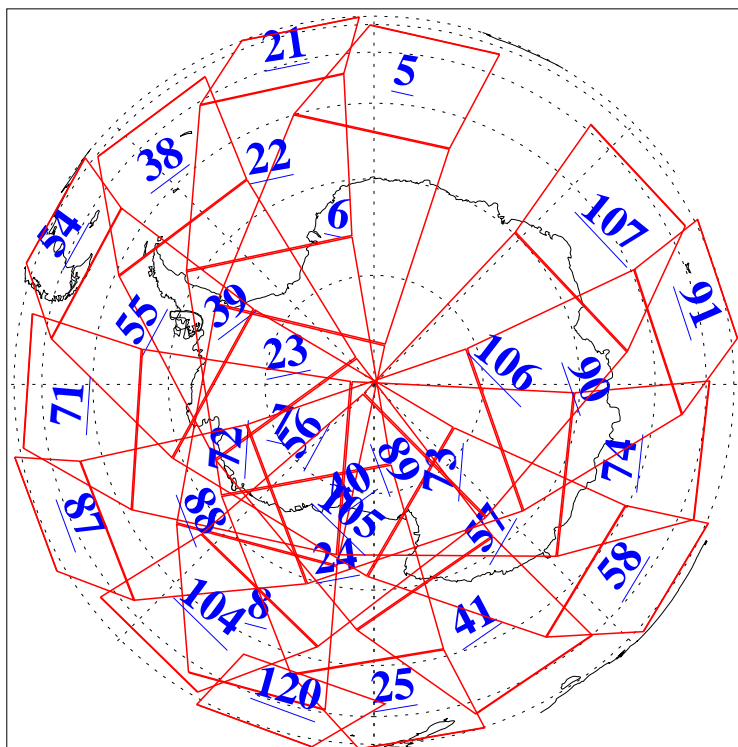

L1B Availability
AMSU Granules: 240
HSB Granules: 0
AIRS Granules: 240

12 Jan 2009
DoY 12
Aqua Day 2445
Granules: 1 to 120

Granules: 121 to 240

Legend: AMSU Available, HSB Available, AIRS Available

L1B Availability
AMSU Granules: 240
HSB Granules: 0
AIRS Granules: 240

12 Jan 2009
DoY 12
Aqua Day 2445
Ascending Granules

Descending Granules

Legend: AMSU Available, HSB Available, AIRS Available

L1B Availability
 AMSU Granules: 240
 HSB Granules: 0
 AIRS Granules: 240

12 Jan 2009
 DoY 12
 Aqua Day 2445

Northern Hemisphere Granules

Southern Hemisphere Granules

Legend: AMSU Available, HSB Available, AIRS Available