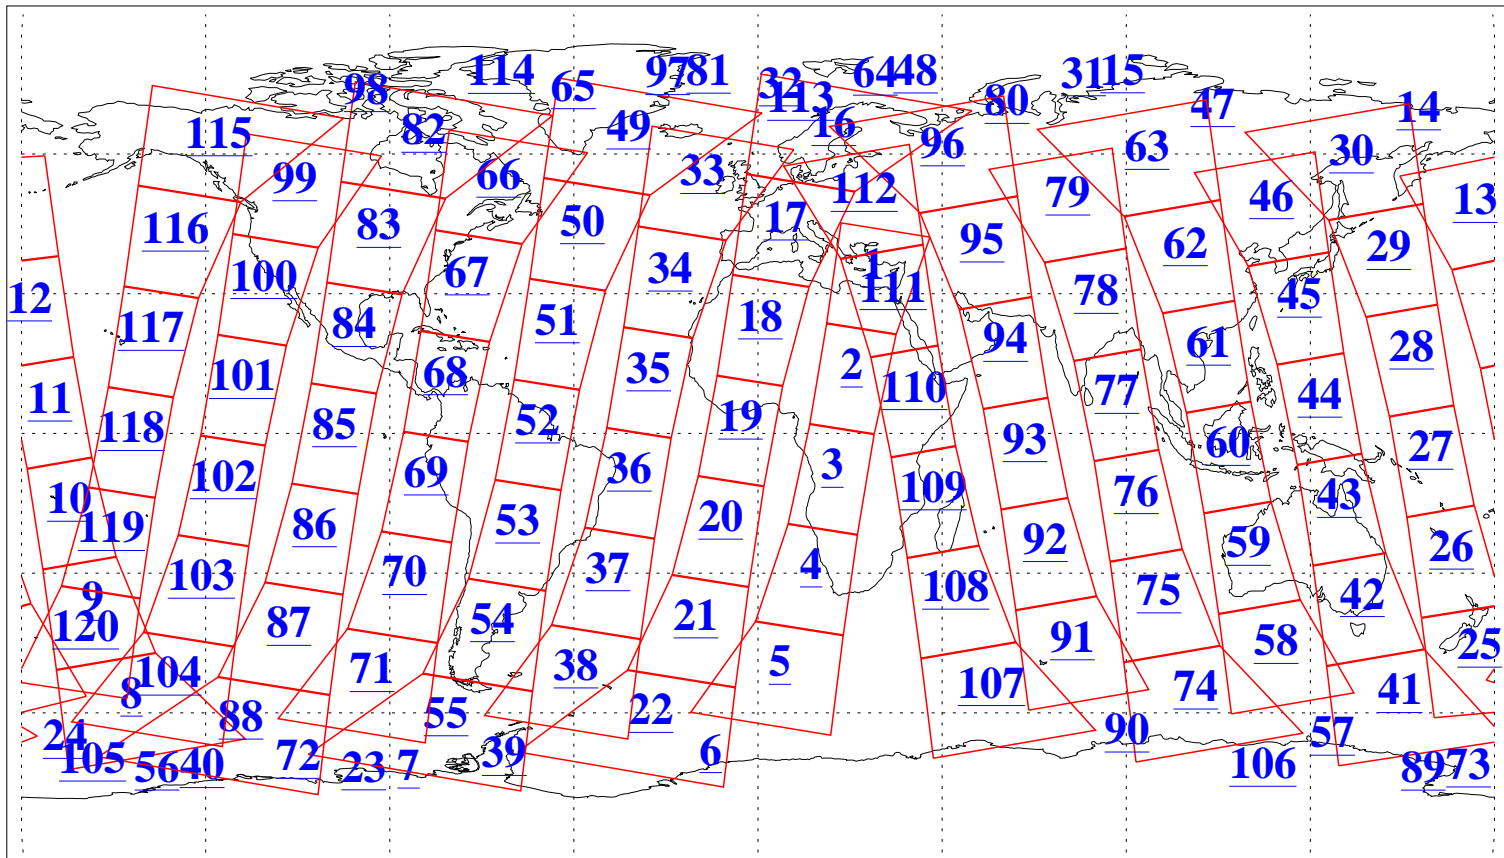

L1B Availability
AMSU Granules: 240
HSB Granules: 0
AIRS Granules: 240

12 Jan 2009
DoY 12
Aqua Day 2445
Granules: 1 to 120

Granules: 121 to 240

Legend: AMSU Available, HSB Available, AIRS Available

L1B Availability
AMSU Granules: 240
HSB Granules: 0
AIRS Granules: 240

12 Jan 2009
DoY 12
Aqua Day 2445
Ascending Granules

Descending Granules

Legend: AMSU Available, HSB Available, AIRS Available

L1B Availability
 AMSU Granules: 240
 HSB Granules: 0
 AIRS Granules: 240

12 Jan 2009
 DoY 12
 Aqua Day 2445

Northern Hemisphere Granules

Southern Hemisphere Granules

Legend: AMSU Available, HSB Available, AIRS Available