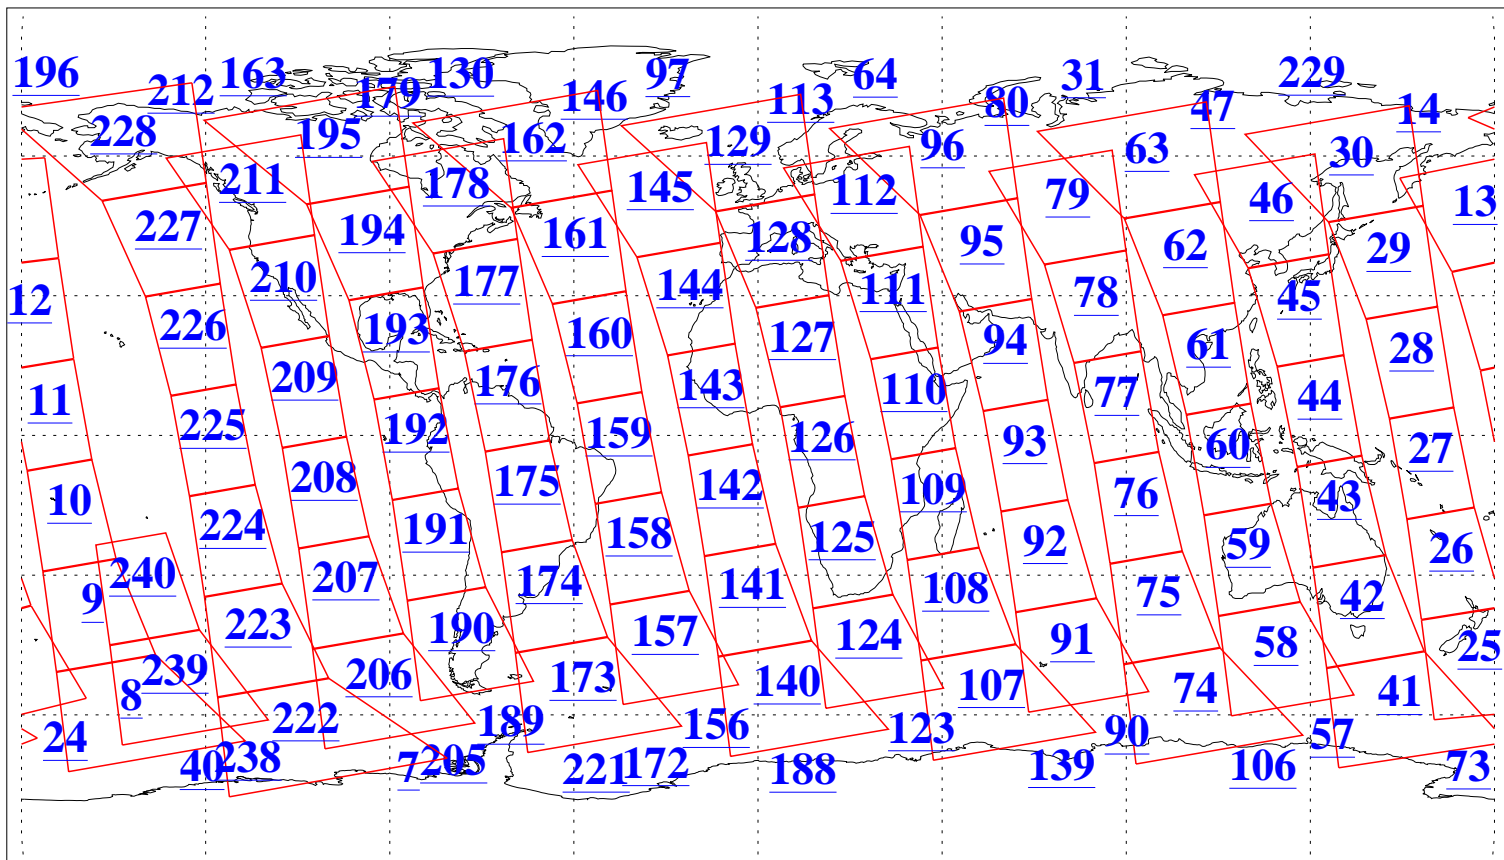

L1B Availability
AMSU Granules: 240
HSB Granules: 0
AIRS Granules: 240

12 Jan 2009
DoY 12
Aqua Day 2445
Granules: 1 to 120

Granules: 121 to 240

Legend: AMSU Available, HSB Available, AIRS Available

L1B Availability
AMSU Granules: 240
HSB Granules: 0
AIRS Granules: 240

12 Jan 2009
DoY 12
Aqua Day 2445
Ascending Granules

Descending Granules

Legend: AMSU Available, HSB Available, AIRS Available

L1B Availability
 AMSU Granules: 240
 HSB Granules: 0
 AIRS Granules: 240

12 Jan 2009
 DoY 12
 Aqua Day 2445

Northern Hemisphere Granules

Southern Hemisphere Granules

Legend: AMSU Available, HSB Available, AIRS Available