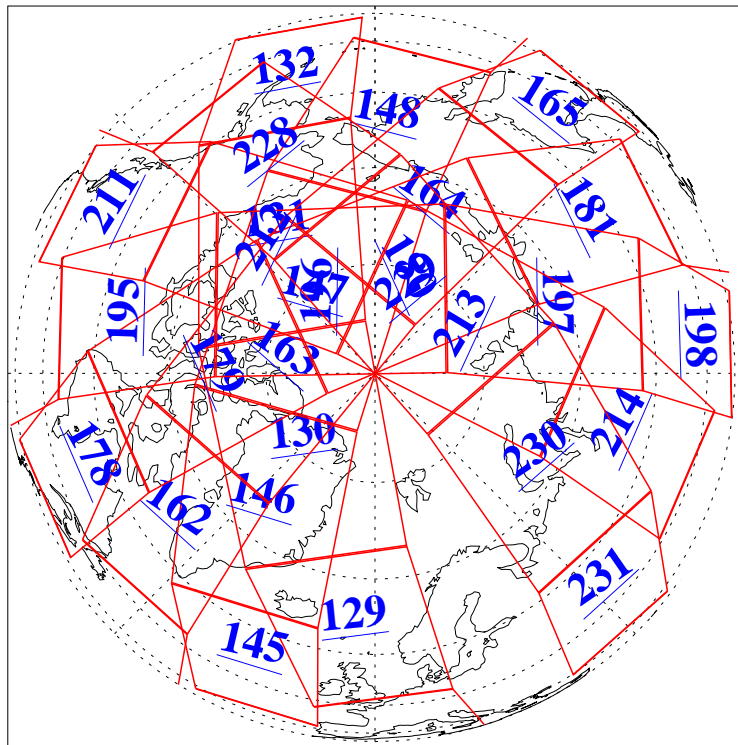

L1B Availability
AMSU Granules: 240
HSB Granules: 0
AIRS Granules: 240

12 Jan 2009
DoY 12
Aqua Day 2445
Granules: 1 to 120

Granules: 121 to 240

Legend: AMSU Available, HSB Available, AIRS Available

L1B Availability
AMSU Granules: 240
HSB Granules: 0
AIRS Granules: 240

12 Jan 2009
DoY 12
Aqua Day 2445
Ascending Granules

Descending Granules

Legend: AMSU Available, HSB Available, AIRS Available

L1B Availability
 AMSU Granules: 240
 HSB Granules: 0
 AIRS Granules: 240

12 Jan 2009
 DoY 12
 Aqua Day 2445

Northern Hemisphere Granules

Southern Hemisphere Granules

Legend: AMSU Available, HSB Available, AIRS Available