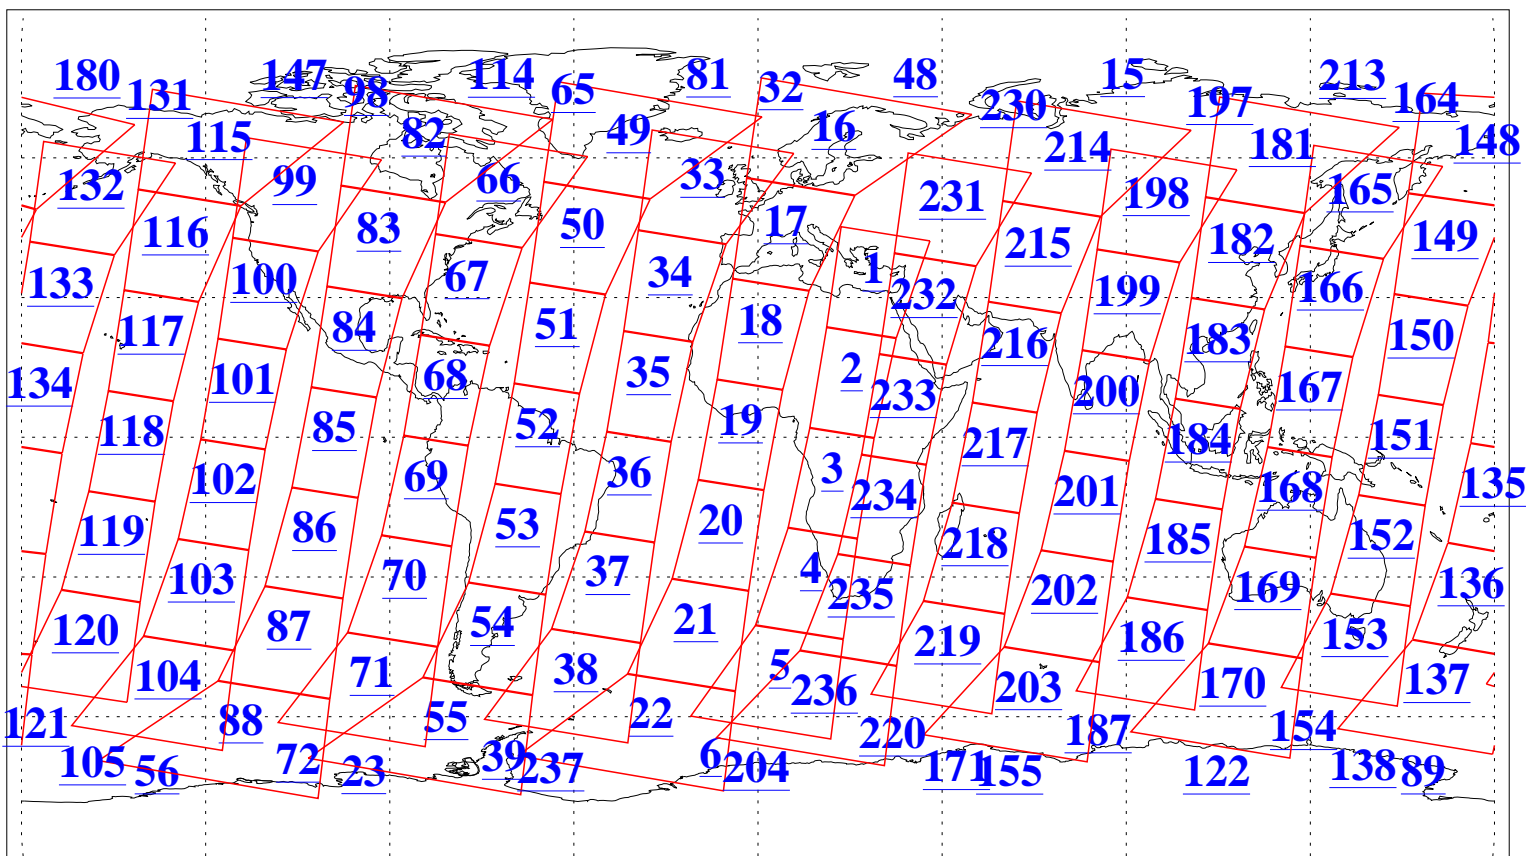

L1B Availability
AMSU Granules: 240
HSB Granules: 0
AIRS Granules: 240

12 Jan 2009
DoY 12
Aqua Day 2445
Granules: 1 to 120

Granules: 121 to 240

Legend: AMSU Available, HSB Available, AIRS Available

L1B Availability
AMSU Granules: 240
HSB Granules: 0
AIRS Granules: 240

12 Jan 2009
DoY 12
Aqua Day 2445
Ascending Granules

Descending Granules

Legend: AMSU Available, HSB Available, AIRS Available

L1B Availability
 AMSU Granules: 240
 HSB Granules: 0
 AIRS Granules: 240

12 Jan 2009
 DoY 12
 Aqua Day 2445

Northern Hemisphere Granules

Southern Hemisphere Granules

Legend: AMSU Available, HSB Available, AIRS Available