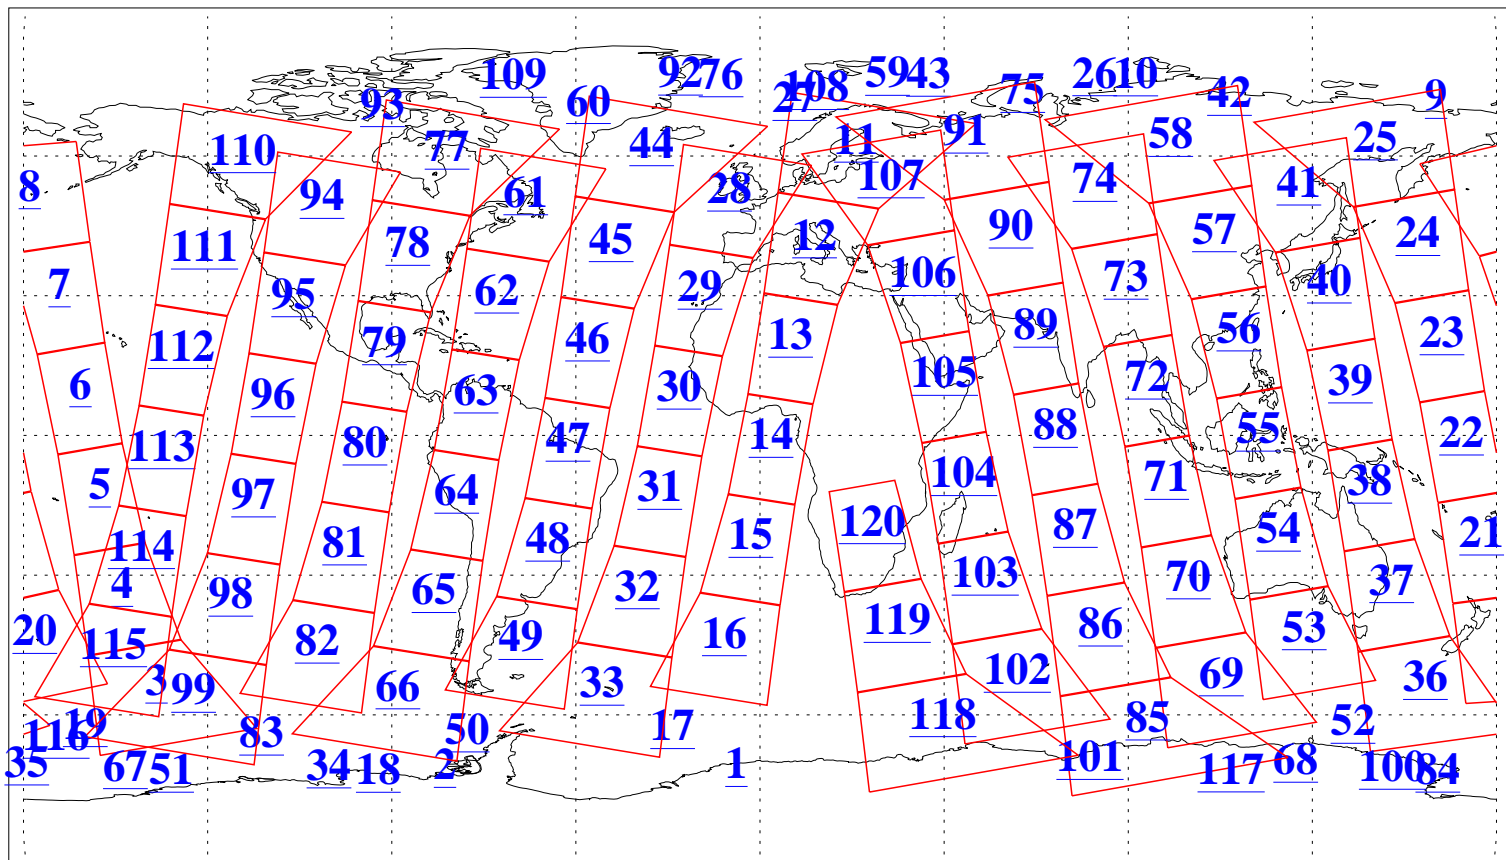

L1B Availability
AMSU Granules: 240
HSB Granules: 0
AIRS Granules: 240

9 Jan 2009
DoY 9
Aqua Day 2442
Granules: 1 to 120

Granules: 121 to 240

Legend: AMSU Available, HSB Available, AIRS Available

L1B Availability
AMSU Granules: 240
HSB Granules: 0
AIRS Granules: 240

9 Jan 2009
DoY 9
Aqua Day 2442

Ascending Granules

Descending Granules

Legend: AMSU Available, HSB Available, AIRS Available

L1B Availability
AMSU Granules: 240
HSB Granules: 0
AIRS Granules: 240

9 Jan 2009
DoY 9
Aqua Day 2442

Northern Hemisphere Granules

Southern Hemisphere Granules

Legend: AMSU Available, HSB Available, AIRS Available