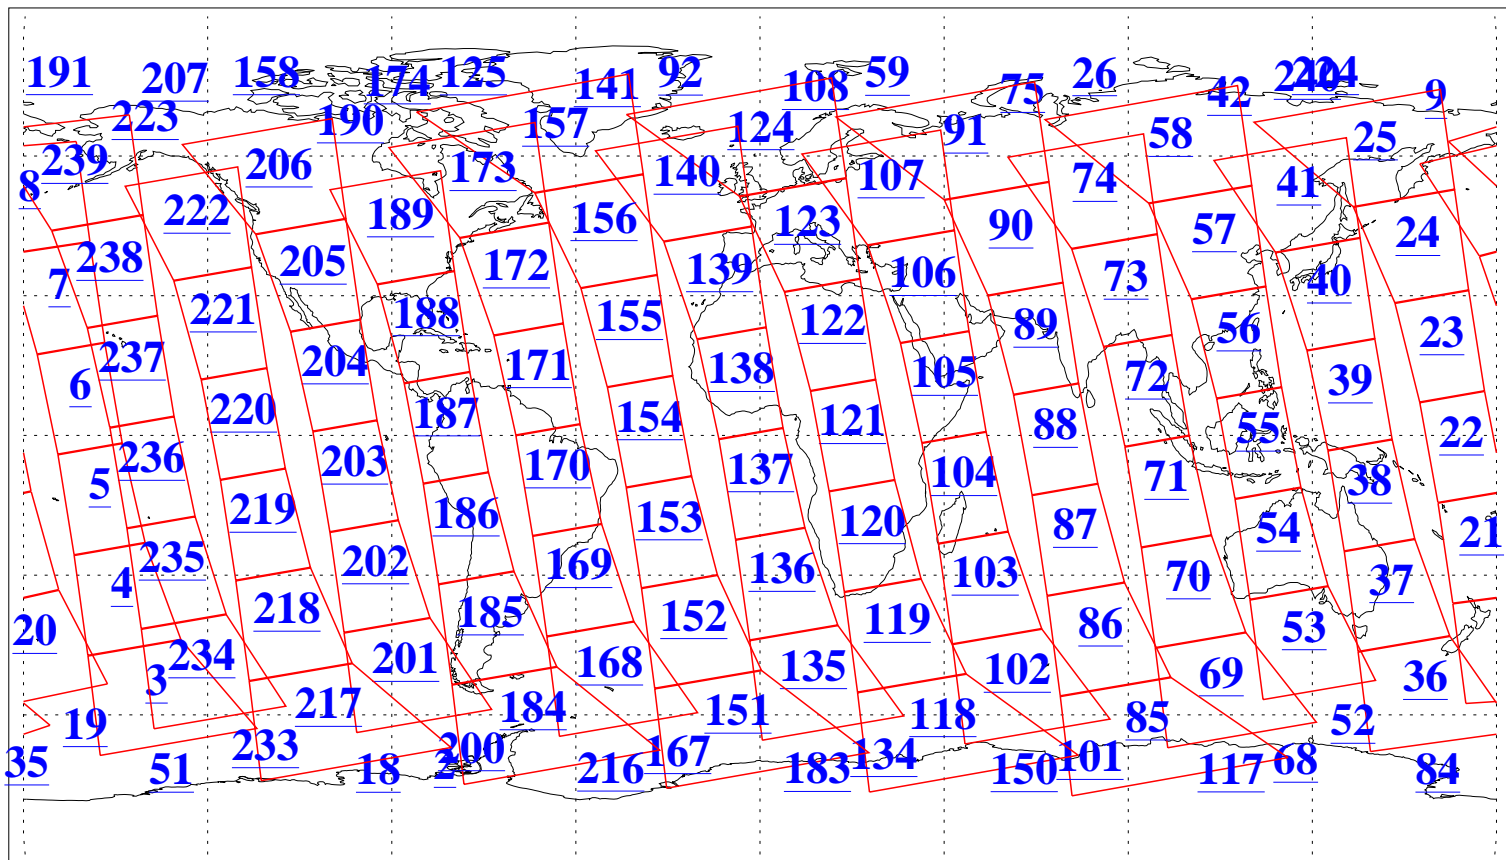

L1B Availability
AMSU Granules: 240
HSB Granules: 0
AIRS Granules: 240

9 Jan 2009
DoY 9
Aqua Day 2442
Granules: 1 to 120

Granules: 121 to 240

Legend: AMSU Available, HSB Available, AIRS Available

L1B Availability
AMSU Granules: 240
HSB Granules: 0
AIRS Granules: 240

9 Jan 2009
DoY 9
Aqua Day 2442

Ascending Granules

Descending Granules

Legend: AMSU Available, HSB Available, AIRS Available

L1B Availability
AMSU Granules: 240
HSB Granules: 0
AIRS Granules: 240

9 Jan 2009
DoY 9
Aqua Day 2442

Northern Hemisphere Granules

Southern Hemisphere Granules

Legend: AMSU Available, HSB Available, AIRS Available