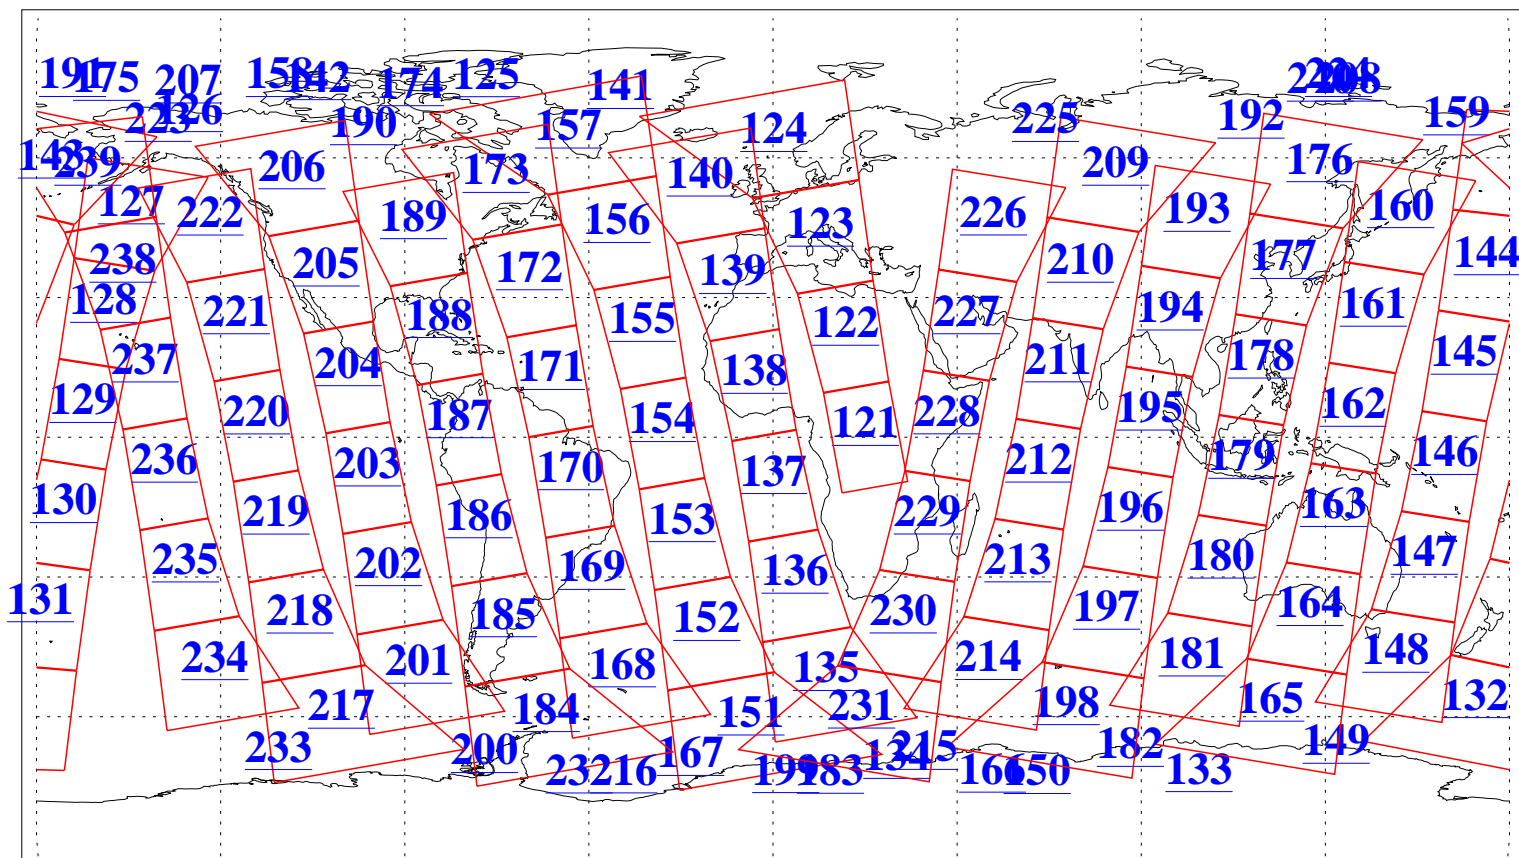

L1B Availability
AMSU Granules: 240
HSB Granules: 0
AIRS Granules: 240

9 Jan 2009
DoY 9
Aqua Day 2442
Granules: 1 to 120

Granules: 121 to 240

Legend: AMSU Available, HSB Available, AIRS Available

L1B Availability
AMSU Granules: 240
HSB Granules: 0
AIRS Granules: 240

9 Jan 2009
DoY 9
Aqua Day 2442

Ascending Granules

Descending Granules

Legend: AMSU Available, HSB Available, AIRS Available

L1B Availability
AMSU Granules: 240
HSB Granules: 0
AIRS Granules: 240

9 Jan 2009
DoY 9
Aqua Day 2442

Northern Hemisphere Granules

Southern Hemisphere Granules

Legend: AMSU Available, HSB Available, AIRS Available