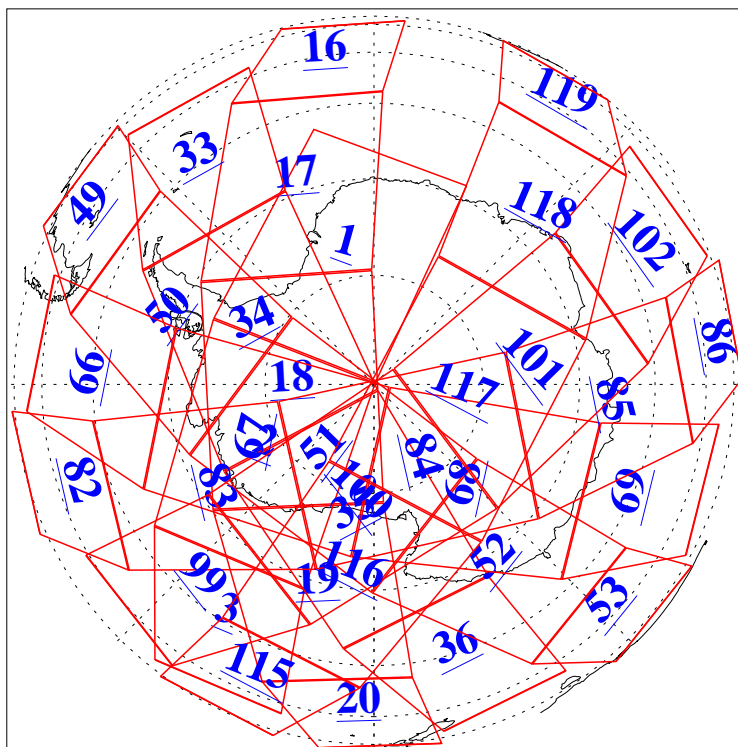

L1B Availability
AMSU Granules: 240
HSB Granules: 0
AIRS Granules: 240

9 Jan 2009
DoY 9
Aqua Day 2442
Granules: 1 to 120

Granules: 121 to 240

Legend: AMSU Available, HSB Available, AIRS Available

L1B Availability
AMSU Granules: 240
HSB Granules: 0
AIRS Granules: 240

9 Jan 2009
DoY 9
Aqua Day 2442

Ascending Granules

Descending Granules

Legend: AMSU Available, HSB Available, AIRS Available

L1B Availability
AMSU Granules: 240
HSB Granules: 0
AIRS Granules: 240

9 Jan 2009
DoY 9
Aqua Day 2442

Northern Hemisphere Granules

Southern Hemisphere Granules

Legend: AMSU Available, HSB Available, AIRS Available