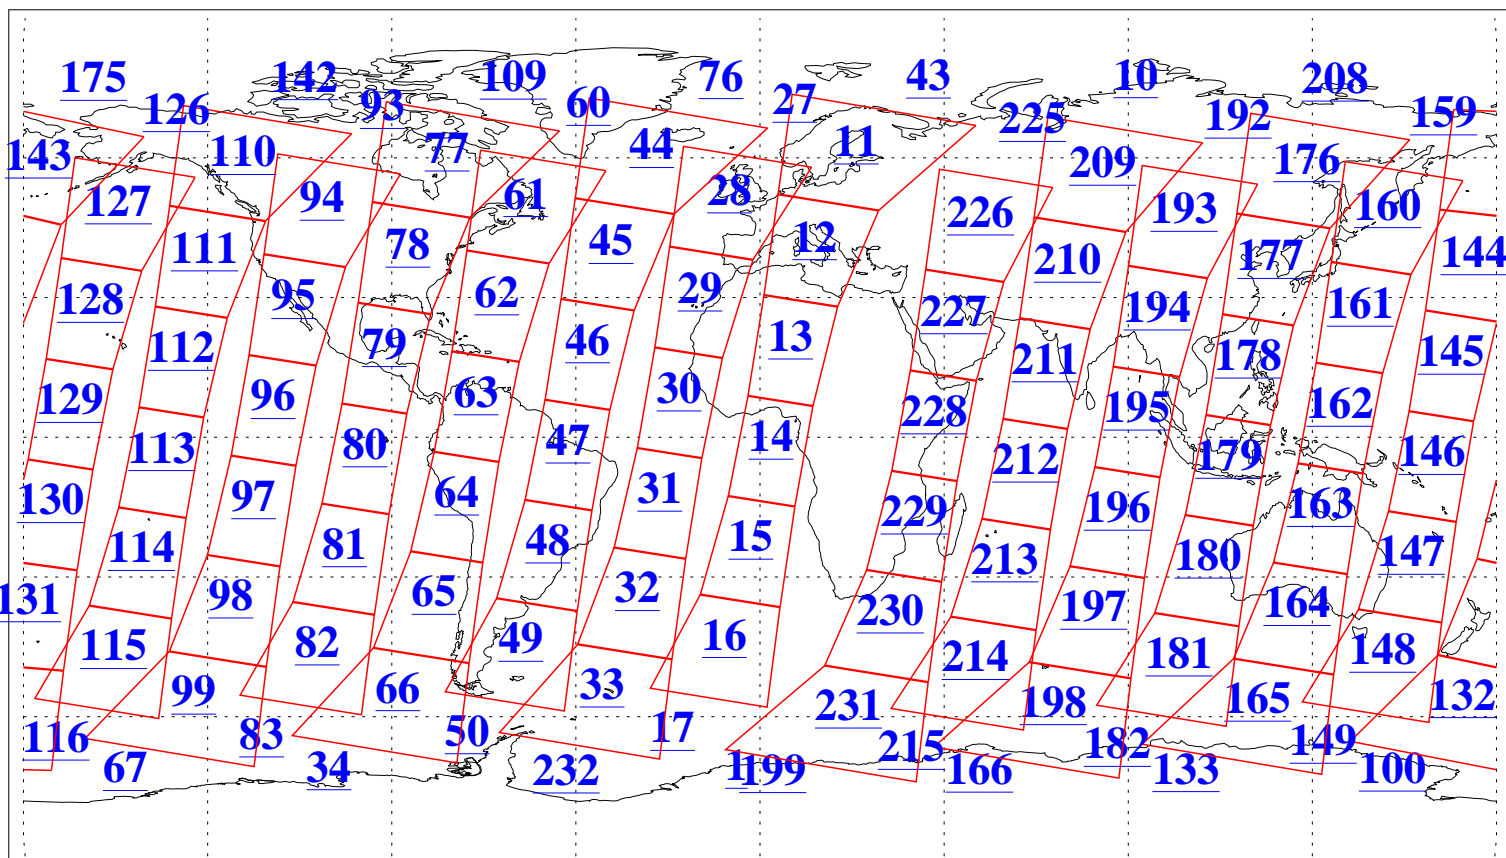

L1B Availability
AMSU Granules: 240
HSB Granules: 0
AIRS Granules: 240

9 Jan 2009
DoY 9
Aqua Day 2442
Granules: 1 to 120

Granules: 121 to 240

Legend: AMSU Available, HSB Available, AIRS Available

L1B Availability
AMSU Granules: 240
HSB Granules: 0
AIRS Granules: 240

9 Jan 2009
DoY 9
Aqua Day 2442

Ascending Granules

Descending Granules

Legend: AMSU Available, HSB Available, AIRS Available

L1B Availability
AMSU Granules: 240
HSB Granules: 0
AIRS Granules: 240

9 Jan 2009
DoY 9
Aqua Day 2442

Northern Hemisphere Granules

Southern Hemisphere Granules

Legend: AMSU Available, HSB Available, AIRS Available