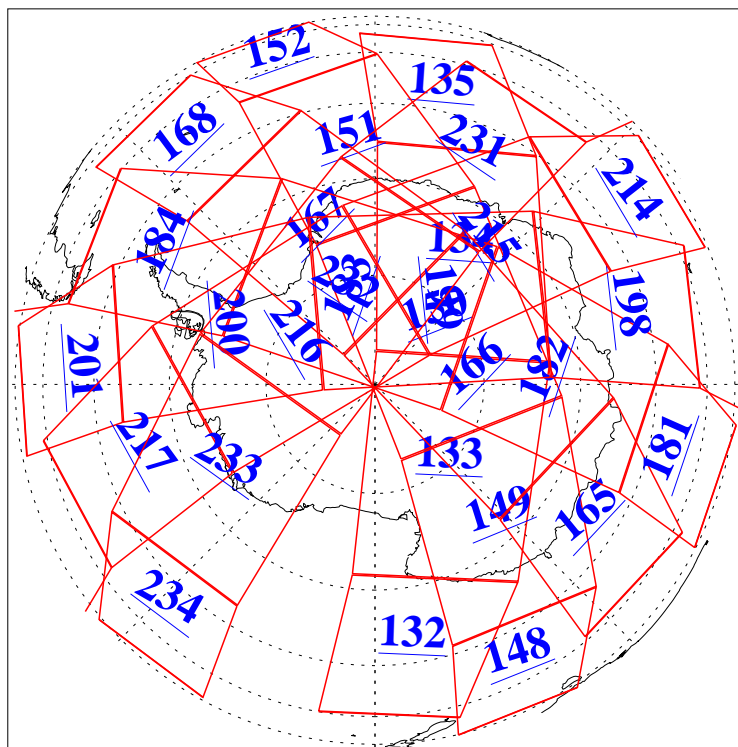

L1B Availability
AMSU Granules: 240
HSB Granules: 0
AIRS Granules: 240

9 Jan 2009
DoY 9
Aqua Day 2442
Granules: 1 to 120

Granules: 121 to 240

Legend: AMSU Available, HSB Available, AIRS Available

L1B Availability
AMSU Granules: 240
HSB Granules: 0
AIRS Granules: 240

9 Jan 2009
DoY 9
Aqua Day 2442

Ascending Granules

Descending Granules

Legend: AMSU Available, HSB Available, AIRS Available

L1B Availability
AMSU Granules: 240
HSB Granules: 0
AIRS Granules: 240

9 Jan 2009
DoY 9
Aqua Day 2442

Northern Hemisphere Granules

Southern Hemisphere Granules

Legend: AMSU Available, HSB Available, AIRS Available