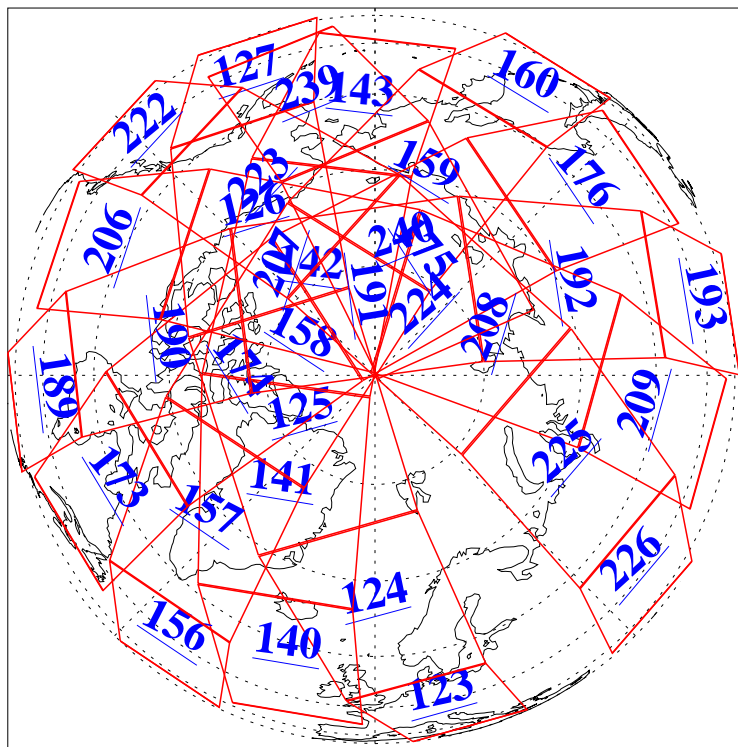

L1B Availability
AMSU Granules: 240
HSB Granules: 0
AIRS Granules: 240

9 Jan 2009
DoY 9
Aqua Day 2442
Granules: 1 to 120

Granules: 121 to 240

Legend: AMSU Available, HSB Available, AIRS Available

L1B Availability
AMSU Granules: 240
HSB Granules: 0
AIRS Granules: 240

9 Jan 2009
DoY 9
Aqua Day 2442

Ascending Granules

Descending Granules

Legend: AMSU Available, HSB Available, AIRS Available

L1B Availability
AMSU Granules: 240
HSB Granules: 0
AIRS Granules: 240

9 Jan 2009
DoY 9
Aqua Day 2442

Northern Hemisphere Granules

Southern Hemisphere Granules

Legend: AMSU Available, HSB Available, AIRS Available