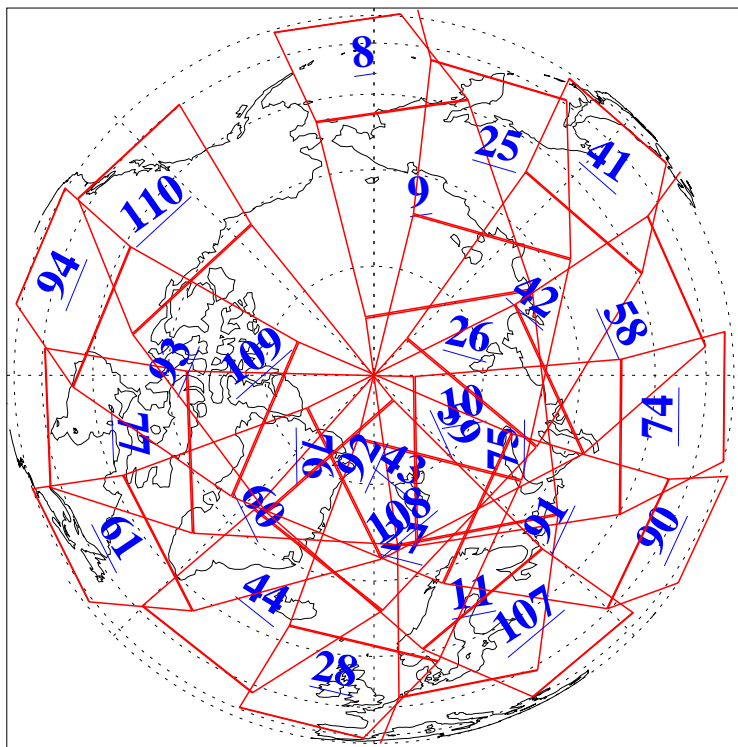

L1B Availability
AMSU Granules: 240
HSB Granules: 0
AIRS Granules: 240

9 Jan 2009
DoY 9
Aqua Day 2442
Granules: 1 to 120

Granules: 121 to 240

Legend: AMSU Available, HSB Available, AIRS Available

L1B Availability
AMSU Granules: 240
HSB Granules: 0
AIRS Granules: 240

9 Jan 2009
DoY 9
Aqua Day 2442

Ascending Granules

Descending Granules

Legend: AMSU Available, HSB Available, AIRS Available

L1B Availability
AMSU Granules: 240
HSB Granules: 0
AIRS Granules: 240

9 Jan 2009
DoY 9
Aqua Day 2442

Northern Hemisphere Granules

Southern Hemisphere Granules

Legend: AMSU Available, HSB Available, AIRS Available