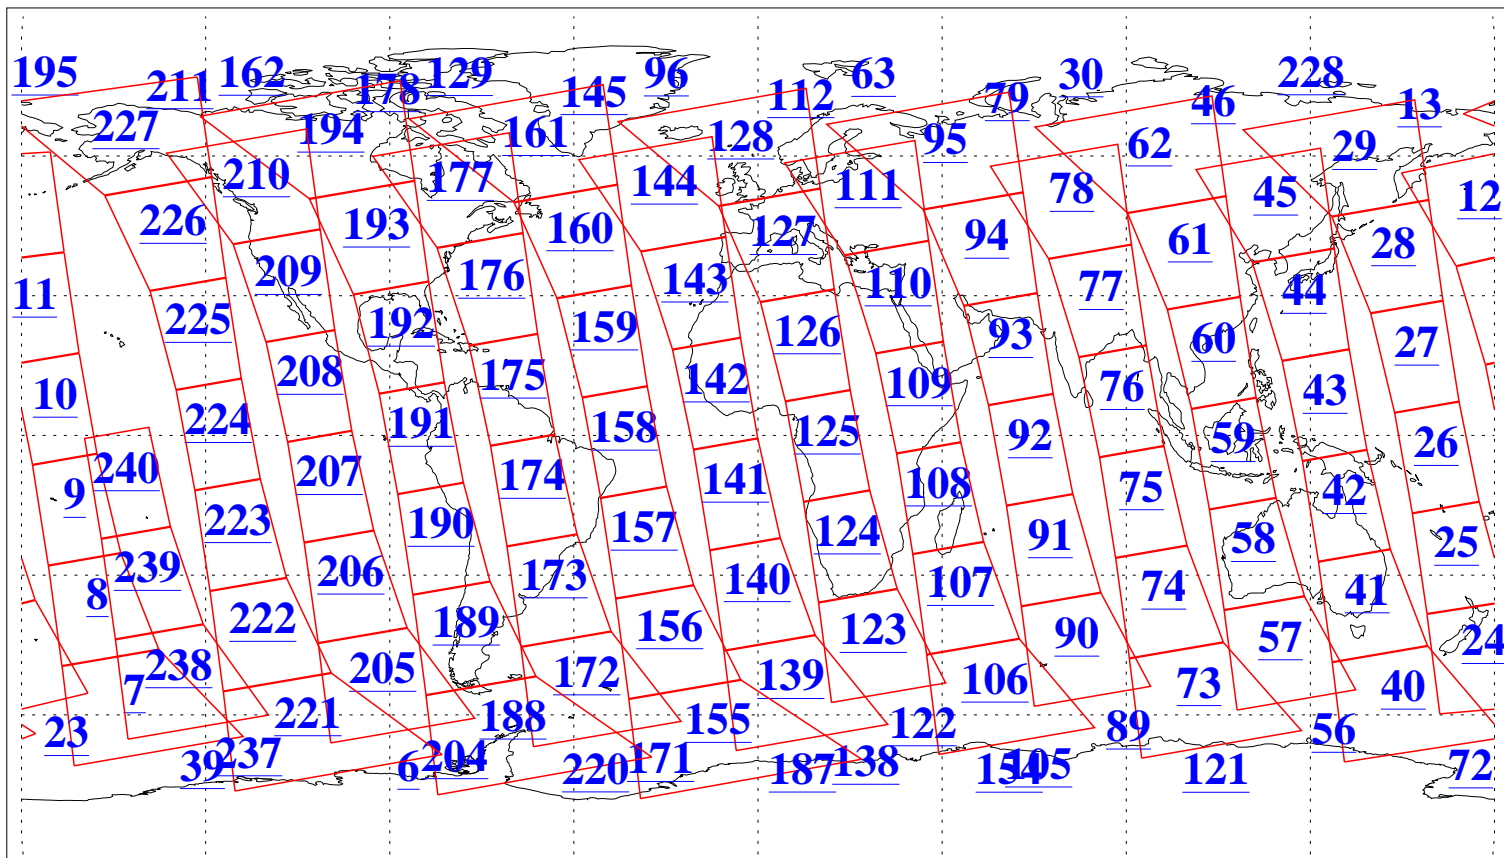

L1B Availability
AMSU Granules: 240
HSB Granules: 0
AIRS Granules: 240

5 Jan 2009
DoY 5
Aqua Day 2438
Granules: 1 to 120

Granules: 121 to 240

Legend: AMSU Available, HSB Available, AIRS Available

L1B Availability
AMSU Granules: 240
HSB Granules: 0
AIRS Granules: 240

5 Jan 2009
DoY 5
Aqua Day 2438
Ascending Granules

Descending Granules

Legend: AMSU Available, HSB Available, AIRS Available

L1B Availability
AMSU Granules: 240
HSB Granules: 0
AIRS Granules: 240

5 Jan 2009
DoY 5
Aqua Day 2438

Northern Hemisphere Granules

Southern Hemisphere Granules

Legend: AMSU Available, HSB Available, AIRS Available