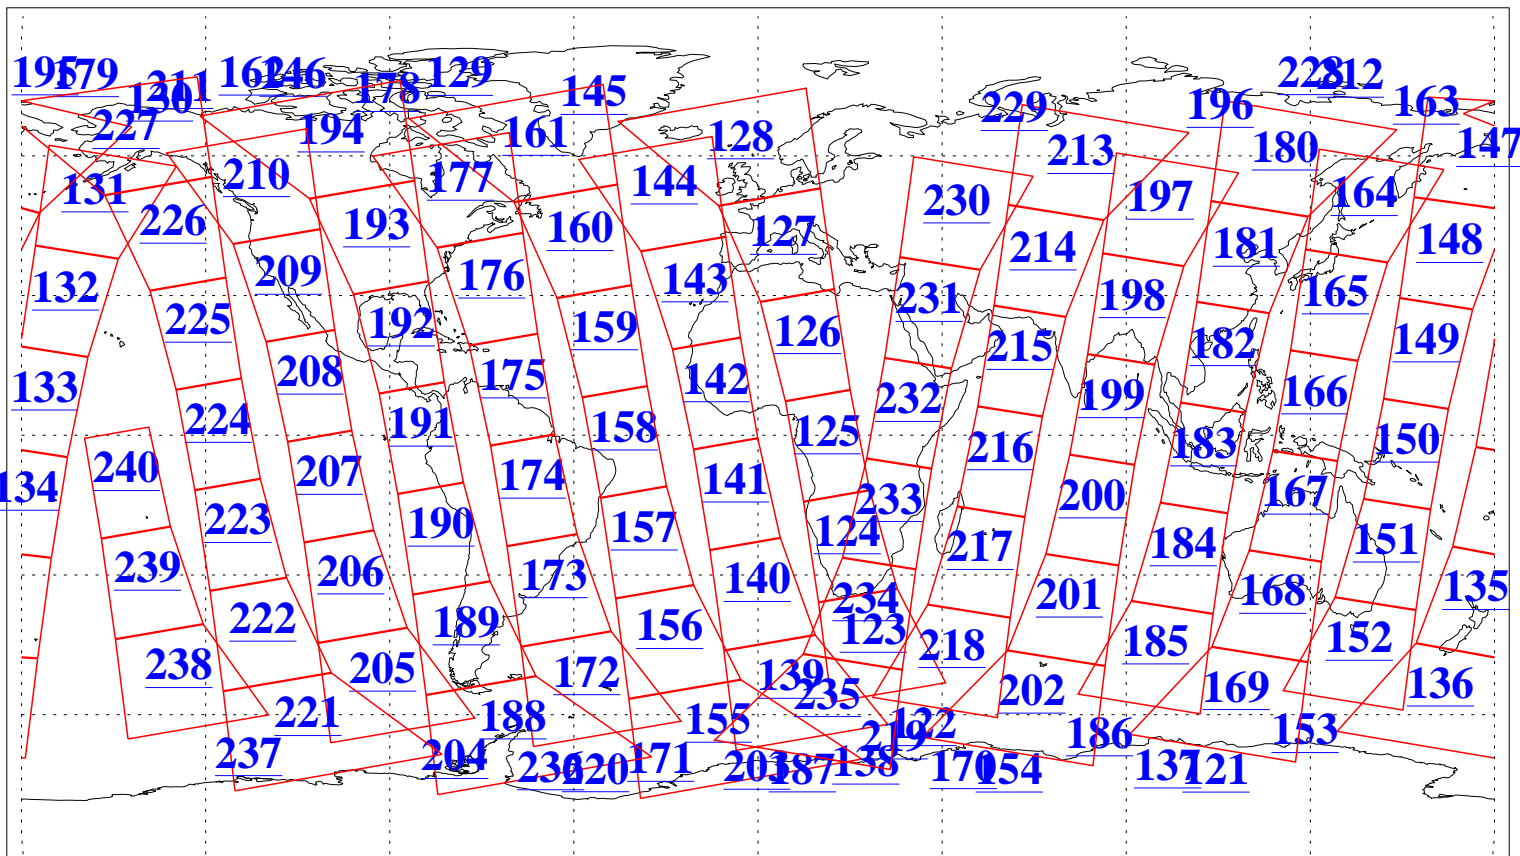

L1B Availability
AMSU Granules: 240
HSB Granules: 0
AIRS Granules: 240

5 Jan 2009
DoY 5
Aqua Day 2438
Granules: 1 to 120

Granules: 121 to 240

Legend: AMSU Available, HSB Available, AIRS Available

L1B Availability
AMSU Granules: 240
HSB Granules: 0
AIRS Granules: 240

5 Jan 2009
DoY 5
Aqua Day 2438
Ascending Granules

Descending Granules

Legend: AMSU Available, HSB Available, AIRS Available

L1B Availability
AMSU Granules: 240
HSB Granules: 0
AIRS Granules: 240

5 Jan 2009
DoY 5
Aqua Day 2438

Northern Hemisphere Granules

Southern Hemisphere Granules

Legend: AMSU Available, HSB Available, AIRS Available