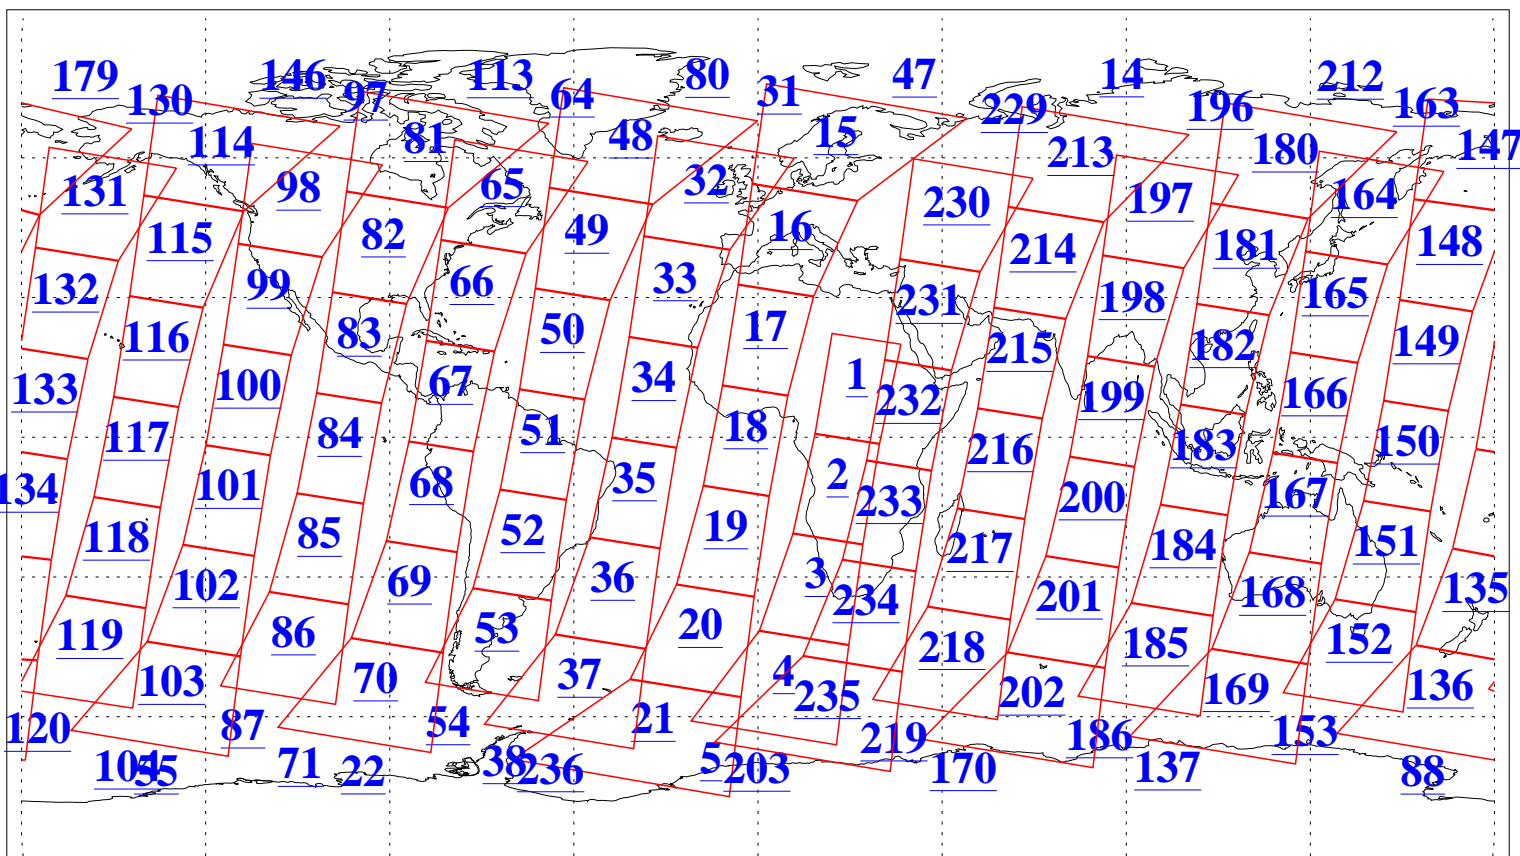

L1B Availability
AMSU Granules: 240
HSB Granules: 0
AIRS Granules: 240

5 Jan 2009
DoY 5
Aqua Day 2438
Granules: 1 to 120

Granules: 121 to 240

Legend: AMSU Available, HSB Available, AIRS Available

L1B Availability
AMSU Granules: 240
HSB Granules: 0
AIRS Granules: 240

5 Jan 2009
DoY 5
Aqua Day 2438
Ascending Granules

Descending Granules

Legend: AMSU Available, HSB Available, AIRS Available

L1B Availability
AMSU Granules: 240
HSB Granules: 0
AIRS Granules: 240

5 Jan 2009
DoY 5
Aqua Day 2438

Northern Hemisphere Granules

Southern Hemisphere Granules

Legend: AMSU Available, HSB Available, AIRS Available