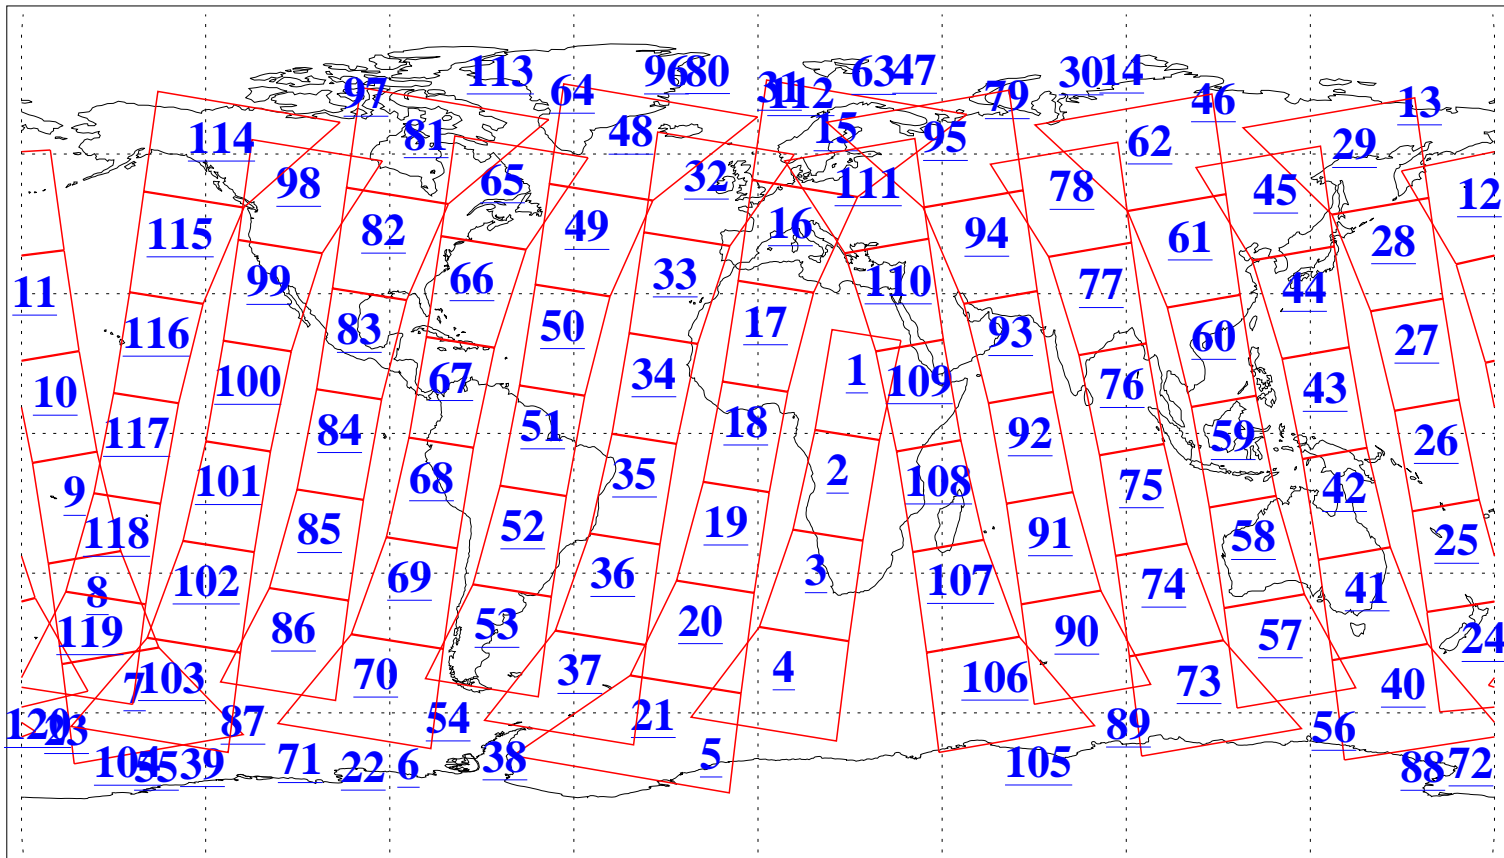

L1B Availability
AMSU Granules: 240
HSB Granules: 0
AIRS Granules: 240

5 Jan 2009
DoY 5
Aqua Day 2438
Granules: 1 to 120

Granules: 121 to 240

Legend: AMSU Available, HSB Available, AIRS Available

L1B Availability
AMSU Granules: 240
HSB Granules: 0
AIRS Granules: 240

5 Jan 2009
DoY 5
Aqua Day 2438
Ascending Granules

Descending Granules

Legend: AMSU Available, HSB Available, AIRS Available

L1B Availability
AMSU Granules: 240
HSB Granules: 0
AIRS Granules: 240

5 Jan 2009
DoY 5
Aqua Day 2438

Northern Hemisphere Granules

Southern Hemisphere Granules

Legend: AMSU Available, HSB Available, AIRS Available