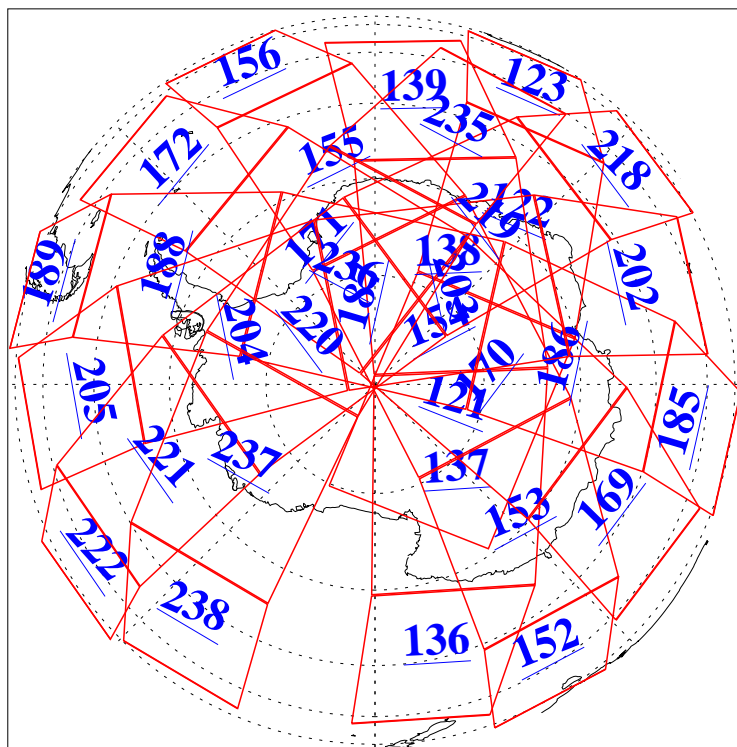

L1B Availability
AMSU Granules: 240
HSB Granules: 0
AIRS Granules: 240

5 Jan 2009
DoY 5
Aqua Day 2438
Granules: 1 to 120

Granules: 121 to 240

Legend: AMSU Available, HSB Available, AIRS Available

L1B Availability
AMSU Granules: 240
HSB Granules: 0
AIRS Granules: 240

5 Jan 2009
DoY 5
Aqua Day 2438
Ascending Granules

Descending Granules

Legend: AMSU Available, HSB Available, AIRS Available

L1B Availability
AMSU Granules: 240
HSB Granules: 0
AIRS Granules: 240

5 Jan 2009
DoY 5
Aqua Day 2438

Northern Hemisphere Granules

Southern Hemisphere Granules

Legend: AMSU Available, HSB Available, AIRS Available