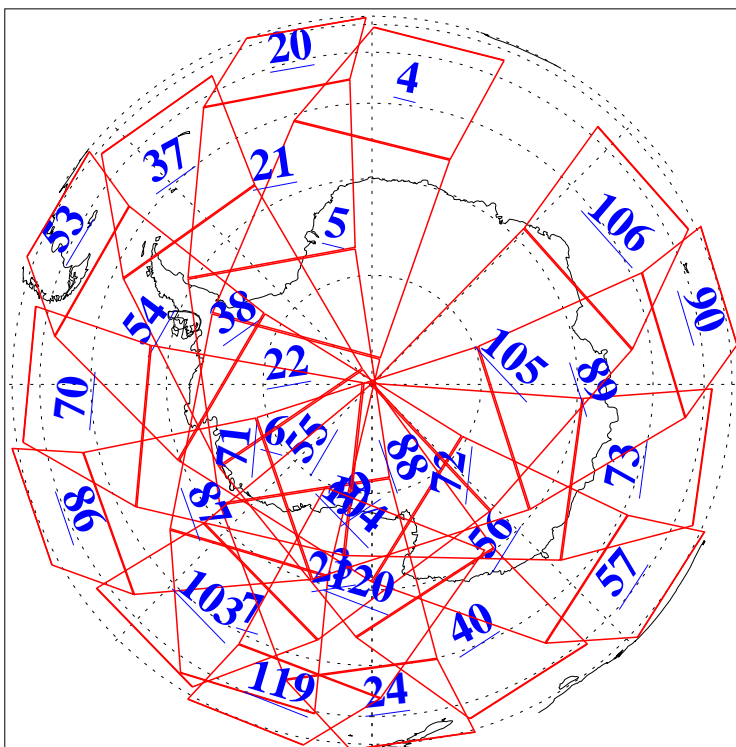

L1B Availability
AMSU Granules: 240
HSB Granules: 0
AIRS Granules: 240

5 Jan 2009
DoY 5
Aqua Day 2438
Granules: 1 to 120

Granules: 121 to 240

Legend: AMSU Available, HSB Available, AIRS Available

L1B Availability
AMSU Granules: 240
HSB Granules: 0
AIRS Granules: 240

5 Jan 2009
DoY 5
Aqua Day 2438
Ascending Granules

Descending Granules

Legend: AMSU Available, HSB Available, AIRS Available

L1B Availability
AMSU Granules: 240
HSB Granules: 0
AIRS Granules: 240

5 Jan 2009
DoY 5
Aqua Day 2438

Northern Hemisphere Granules

Southern Hemisphere Granules

Legend: AMSU Available, HSB Available, AIRS Available