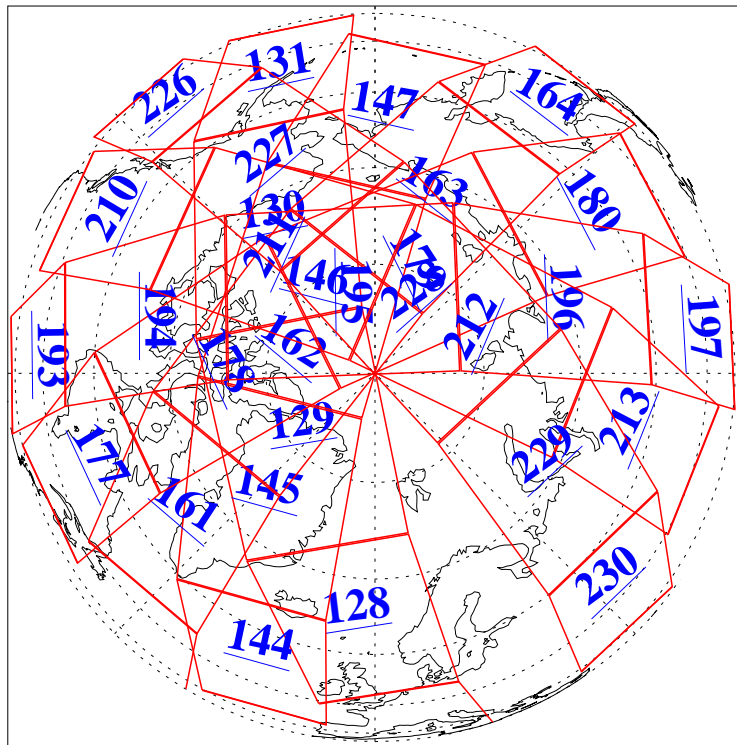

L1B Availability
AMSU Granules: 240
HSB Granules: 0
AIRS Granules: 240

5 Jan 2009
DoY 5
Aqua Day 2438
Granules: 1 to 120

Granules: 121 to 240

Legend: AMSU Available, HSB Available, AIRS Available

L1B Availability
AMSU Granules: 240
HSB Granules: 0
AIRS Granules: 240

5 Jan 2009
DoY 5
Aqua Day 2438
Ascending Granules

Descending Granules

Legend: AMSU Available, HSB Available, AIRS Available

L1B Availability
AMSU Granules: 240
HSB Granules: 0
AIRS Granules: 240

5 Jan 2009
DoY 5
Aqua Day 2438

Northern Hemisphere Granules

Southern Hemisphere Granules

Legend: AMSU Available, HSB Available, AIRS Available