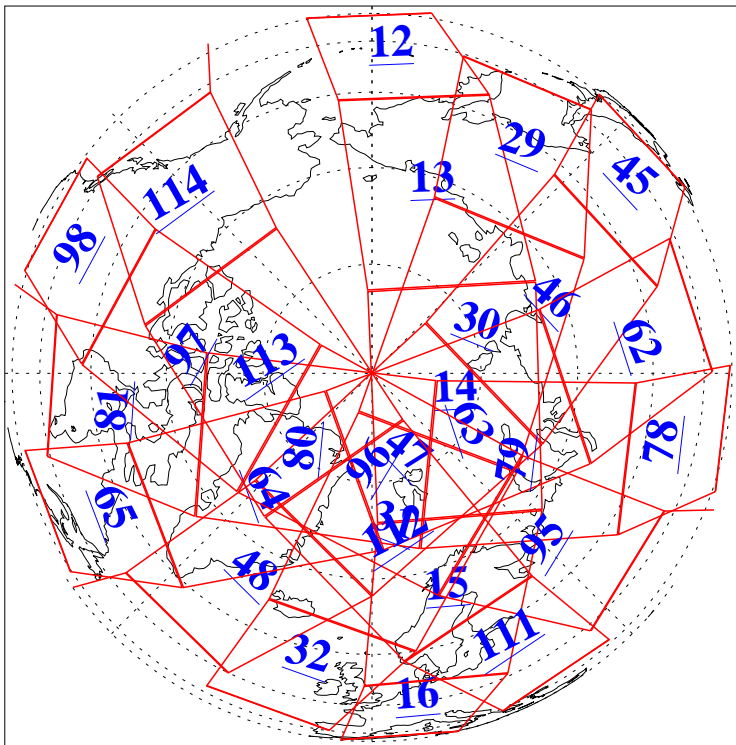

L1B Availability
AMSU Granules: 240
HSB Granules: 0
AIRS Granules: 240

5 Jan 2009
DoY 5
Aqua Day 2438
Granules: 1 to 120

Granules: 121 to 240

Legend: AMSU Available, HSB Available, AIRS Available

L1B Availability
AMSU Granules: 240
HSB Granules: 0
AIRS Granules: 240

5 Jan 2009
DoY 5
Aqua Day 2438
Ascending Granules

Descending Granules

Legend: AMSU Available, HSB Available, AIRS Available

L1B Availability
AMSU Granules: 240
HSB Granules: 0
AIRS Granules: 240

5 Jan 2009
DoY 5
Aqua Day 2438

Northern Hemisphere Granules

Southern Hemisphere Granules

Legend: AMSU Available, HSB Available, AIRS Available