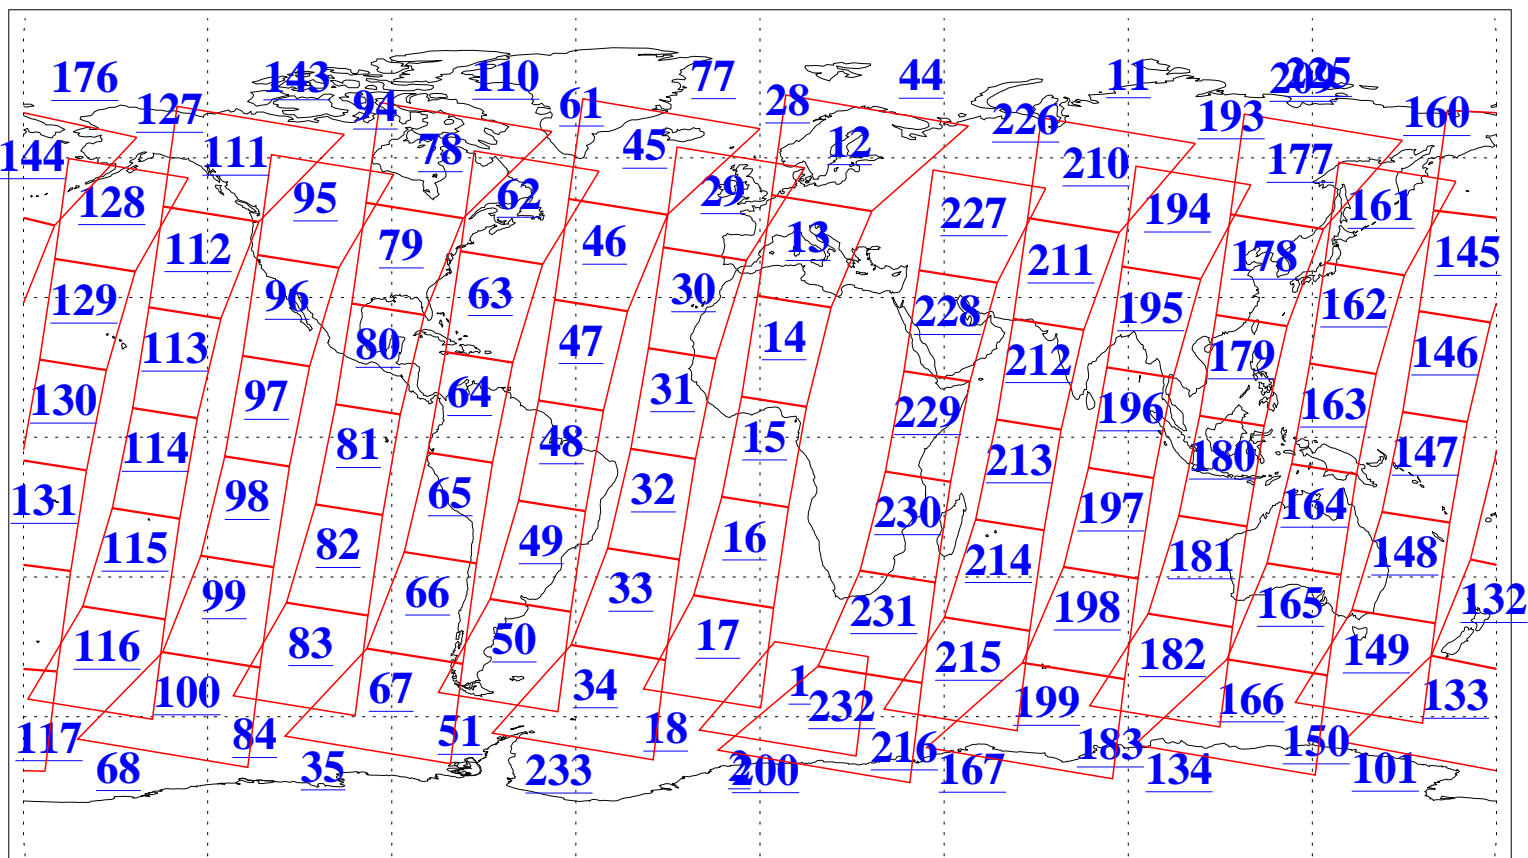

L1B Availability
AMSU Granules: 240
HSB Granules: 0
AIRS Granules: 240

31 Dec 2008
DoY 366
Aqua Day 2433
Granules: 1 to 120

Granules: 121 to 240

Legend: AMSU Available, HSB Available, AIRS Available

L1B Availability
AMSU Granules: 240
HSB Granules: 0
AIRS Granules: 240

31 Dec 2008
DoY 366
Aqua Day 2433

Ascending Granules

Descending Granules

Legend: AMSU Available, HSB Available, AIRS Available

L1B Availability
AMSU Granules: 240
HSB Granules: 0
AIRS Granules: 240

31 Dec 2008
DoY 366
Aqua Day 2433

Northern Hemisphere Granules

Southern Hemisphere Granules

Legend: AMSU Available, HSB Available, AIRS Available