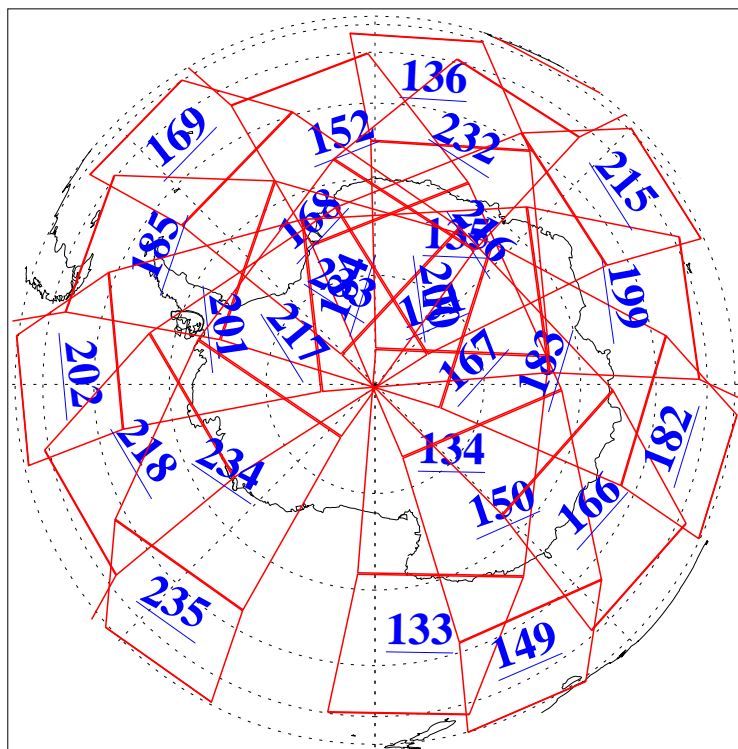

L1B Availability
AMSU Granules: 240
HSB Granules: 0
AIRS Granules: 240

31 Dec 2008
DoY 366
Aqua Day 2433
Granules: 1 to 120

Granules: 121 to 240

Legend: AMSU Available, HSB Available, AIRS Available

L1B Availability
AMSU Granules: 240
HSB Granules: 0
AIRS Granules: 240

31 Dec 2008
DoY 366
Aqua Day 2433

Ascending Granules

Descending Granules

Legend: AMSU Available, HSB Available, AIRS Available

L1B Availability
AMSU Granules: 240
HSB Granules: 0
AIRS Granules: 240

31 Dec 2008
DoY 366
Aqua Day 2433

Northern Hemisphere Granules

Southern Hemisphere Granules

Legend: AMSU Available, HSB Available, AIRS Available