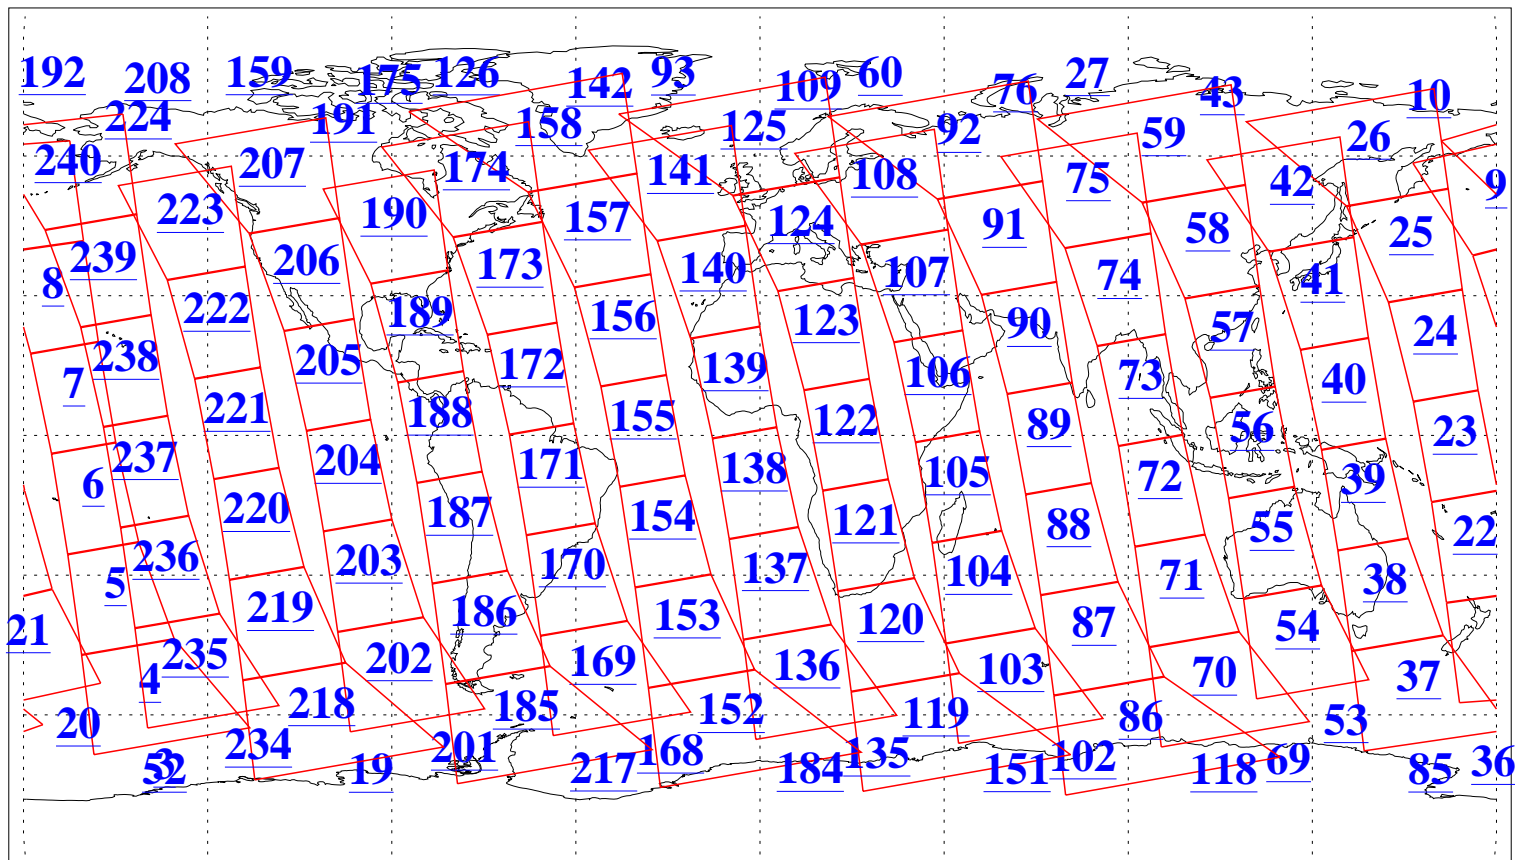

L1B Availability
AMSU Granules: 240
HSB Granules: 0
AIRS Granules: 240

31 Dec 2008
DoY 366
Aqua Day 2433
Granules: 1 to 120

Granules: 121 to 240

Legend: AMSU Available, HSB Available, AIRS Available

L1B Availability
AMSU Granules: 240
HSB Granules: 0
AIRS Granules: 240

31 Dec 2008
DoY 366
Aqua Day 2433

Ascending Granules

Descending Granules

Legend: AMSU Available, HSB Available, AIRS Available

L1B Availability
AMSU Granules: 240
HSB Granules: 0
AIRS Granules: 240

31 Dec 2008
DoY 366
Aqua Day 2433

Northern Hemisphere Granules

Southern Hemisphere Granules

Legend: AMSU Available, HSB Available, AIRS Available