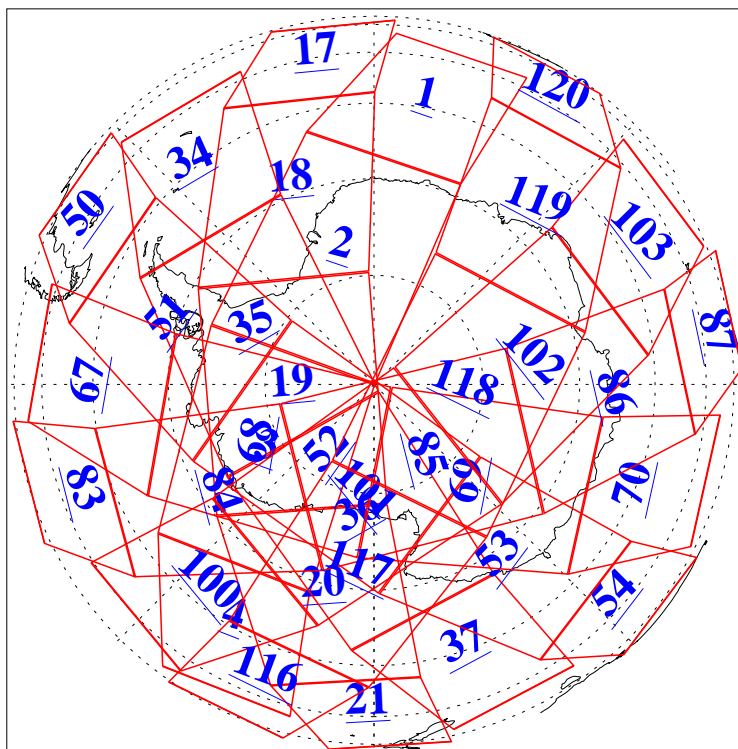

L1B Availability
AMSU Granules: 240
HSB Granules: 0
AIRS Granules: 240

31 Dec 2008
DoY 366
Aqua Day 2433
Granules: 1 to 120

Granules: 121 to 240

Legend: AMSU Available, HSB Available, AIRS Available

L1B Availability
AMSU Granules: 240
HSB Granules: 0
AIRS Granules: 240

31 Dec 2008
DoY 366
Aqua Day 2433

Ascending Granules

Descending Granules

Legend: AMSU Available, HSB Available, AIRS Available

L1B Availability
AMSU Granules: 240
HSB Granules: 0
AIRS Granules: 240

31 Dec 2008
DoY 366
Aqua Day 2433

Northern Hemisphere Granules

Southern Hemisphere Granules

Legend: AMSU Available, HSB Available, AIRS Available