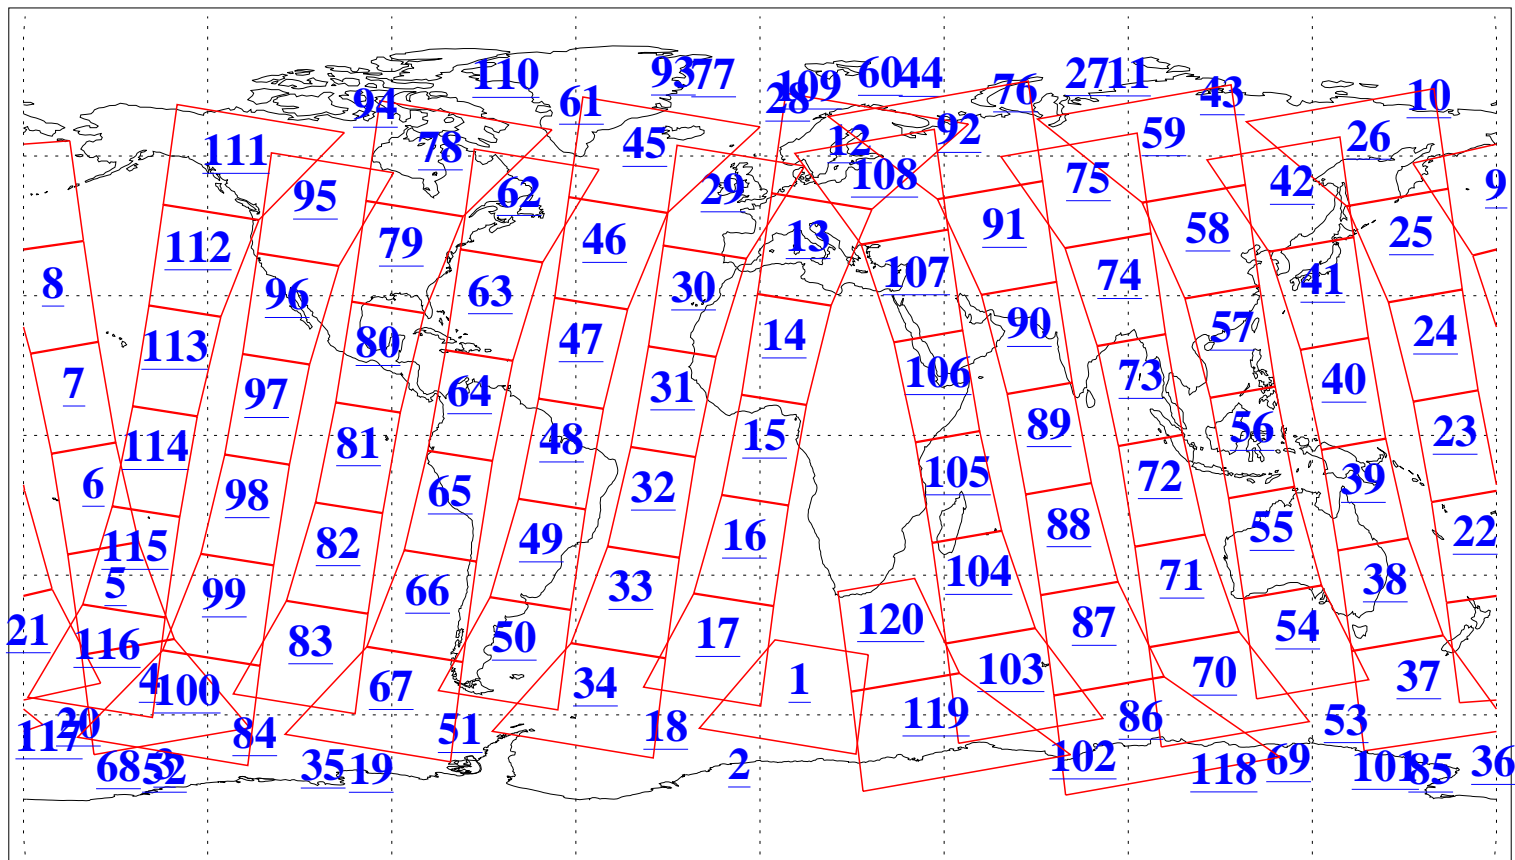

L1B Availability
AMSU Granules: 240
HSB Granules: 0
AIRS Granules: 240

31 Dec 2008
DoY 366
Aqua Day 2433
Granules: 1 to 120

Granules: 121 to 240

Legend: AMSU Available, HSB Available, AIRS Available

L1B Availability
AMSU Granules: 240
HSB Granules: 0
AIRS Granules: 240

31 Dec 2008
DoY 366
Aqua Day 2433

Ascending Granules

Descending Granules

Legend: AMSU Available, HSB Available, AIRS Available

L1B Availability
AMSU Granules: 240
HSB Granules: 0
AIRS Granules: 240

31 Dec 2008
DoY 366
Aqua Day 2433

Northern Hemisphere Granules

Southern Hemisphere Granules

Legend: AMSU Available, HSB Available, AIRS Available