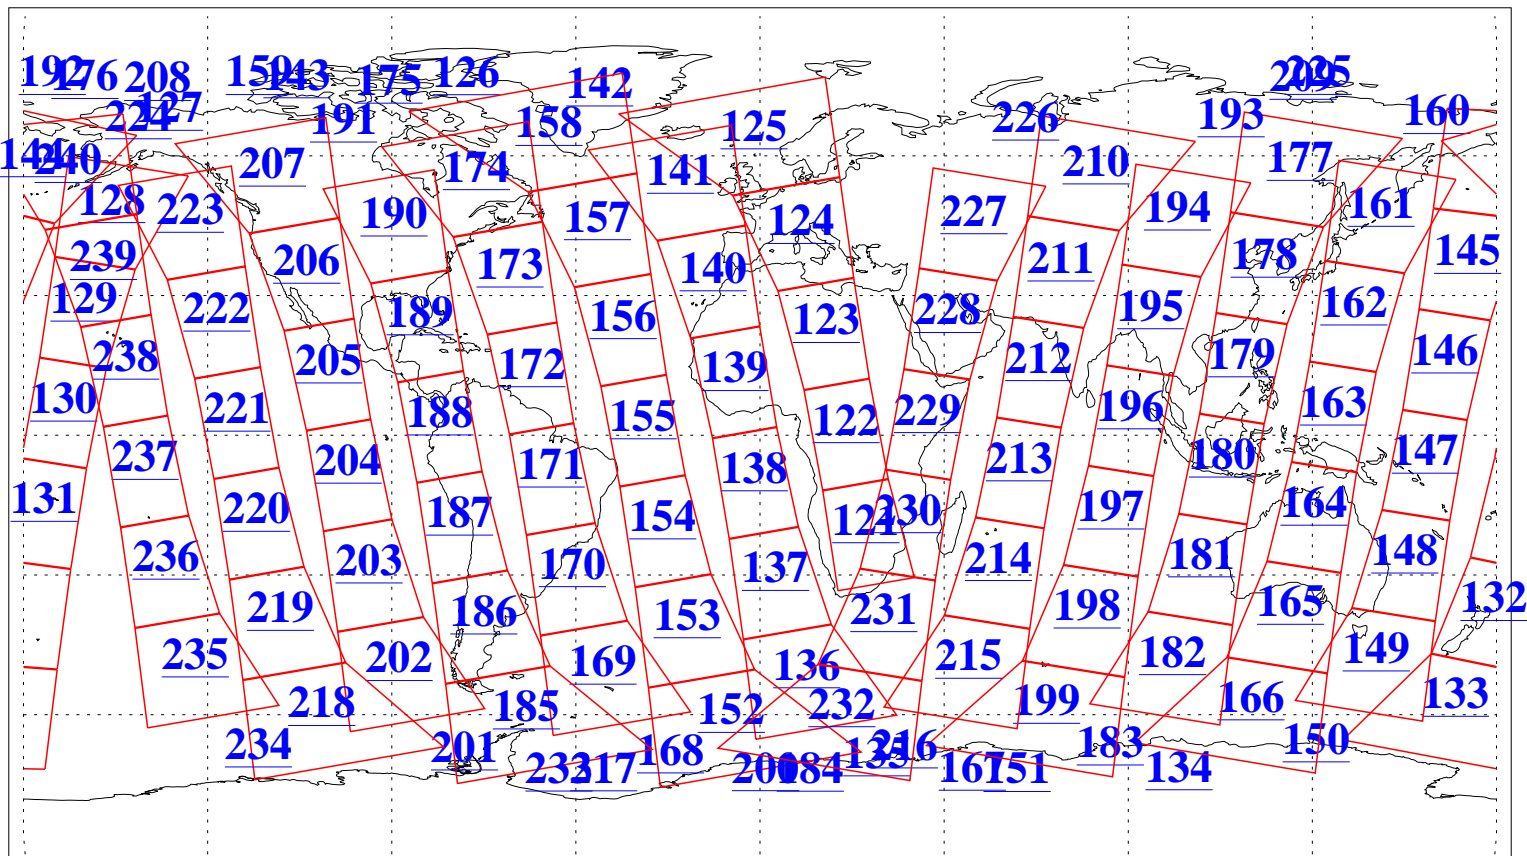

L1B Availability
AMSU Granules: 240
HSB Granules: 0
AIRS Granules: 240

31 Dec 2008
DoY 366
Aqua Day 2433
Granules: 1 to 120

Granules: 121 to 240

Legend: AMSU Available, HSB Available, AIRS Available

L1B Availability
AMSU Granules: 240
HSB Granules: 0
AIRS Granules: 240

31 Dec 2008
DoY 366
Aqua Day 2433

Ascending Granules

Descending Granules

Legend: AMSU Available, HSB Available, AIRS Available

L1B Availability
AMSU Granules: 240
HSB Granules: 0
AIRS Granules: 240

31 Dec 2008
DoY 366
Aqua Day 2433