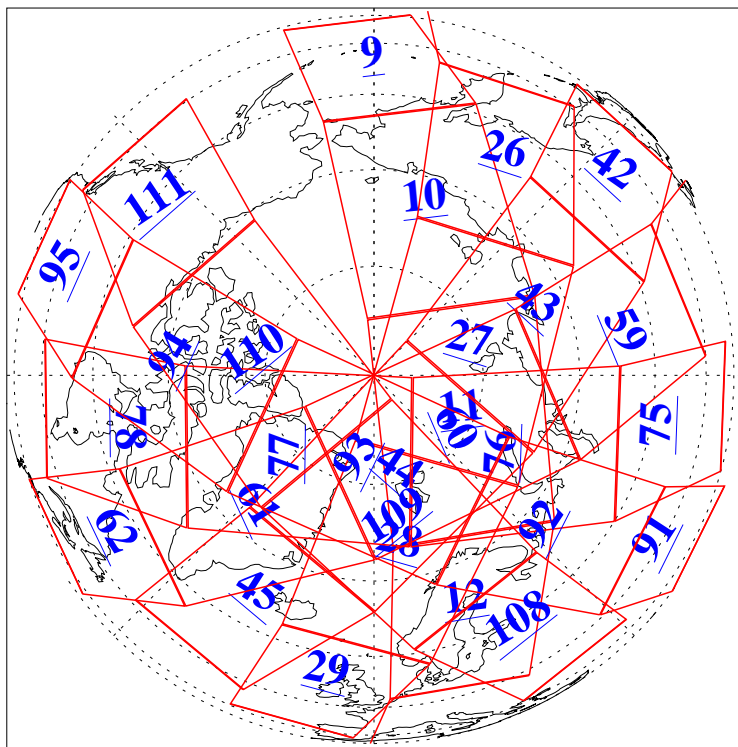

L1B Availability
AMSU Granules: 240
HSB Granules: 0
AIRS Granules: 240

31 Dec 2008
DoY 366
Aqua Day 2433
Granules: 1 to 120

Granules: 121 to 240

Legend: AMSU Available, HSB Available, AIRS Available

L1B Availability
AMSU Granules: 240
HSB Granules: 0
AIRS Granules: 240

31 Dec 2008
DoY 366
Aqua Day 2433

Ascending Granules

Descending Granules

Legend: AMSU Available, HSB Available, AIRS Available

L1B Availability
AMSU Granules: 240
HSB Granules: 0
AIRS Granules: 240

31 Dec 2008
DoY 366
Aqua Day 2433

Northern Hemisphere Granules

Southern Hemisphere Granules

Legend: AMSU Available, HSB Available, AIRS Available