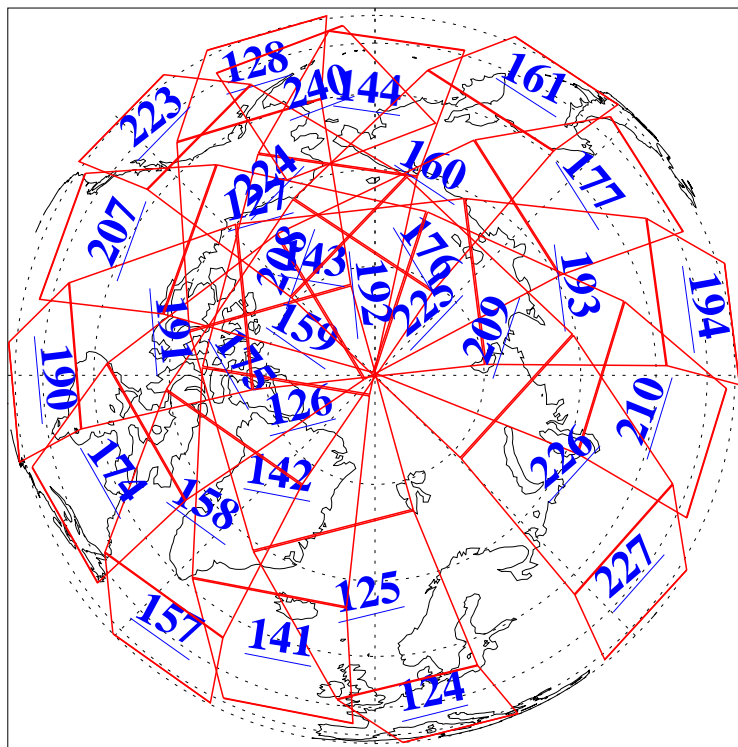

L1B Availability
AMSU Granules: 240
HSB Granules: 0
AIRS Granules: 240

31 Dec 2008
DoY 366
Aqua Day 2433
Granules: 1 to 120

Granules: 121 to 240

Legend: AMSU Available, HSB Available, AIRS Available

L1B Availability
AMSU Granules: 240
HSB Granules: 0
AIRS Granules: 240

31 Dec 2008
DoY 366
Aqua Day 2433

Ascending Granules

Descending Granules

Legend: AMSU Available, HSB Available, AIRS Available

L1B Availability
AMSU Granules: 240
HSB Granules: 0
AIRS Granules: 240

31 Dec 2008
DoY 366
Aqua Day 2433

Northern Hemisphere Granules

Southern Hemisphere Granules

Legend: AMSU Available, HSB Available, AIRS Available