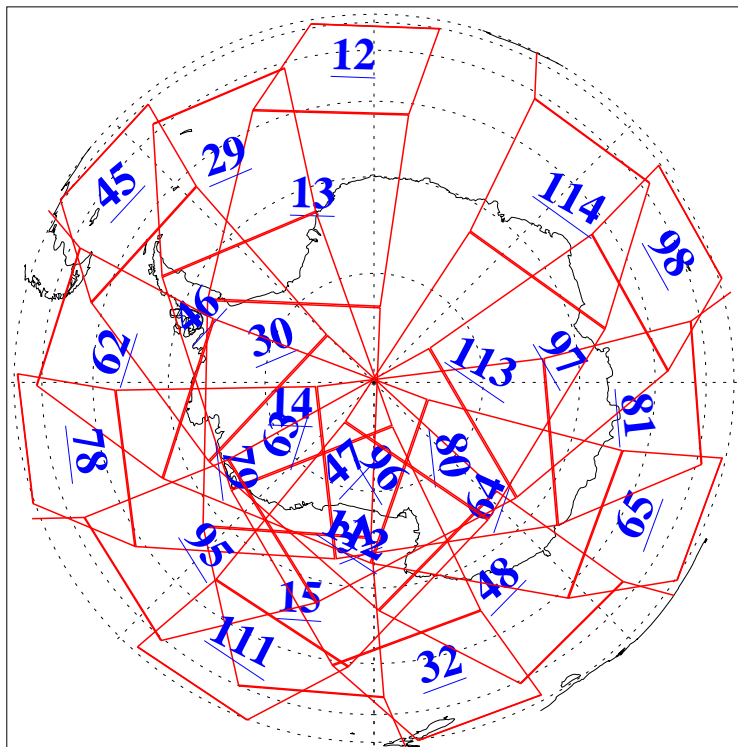

Legend: AMSU Available, HSB Available, AIRS Available