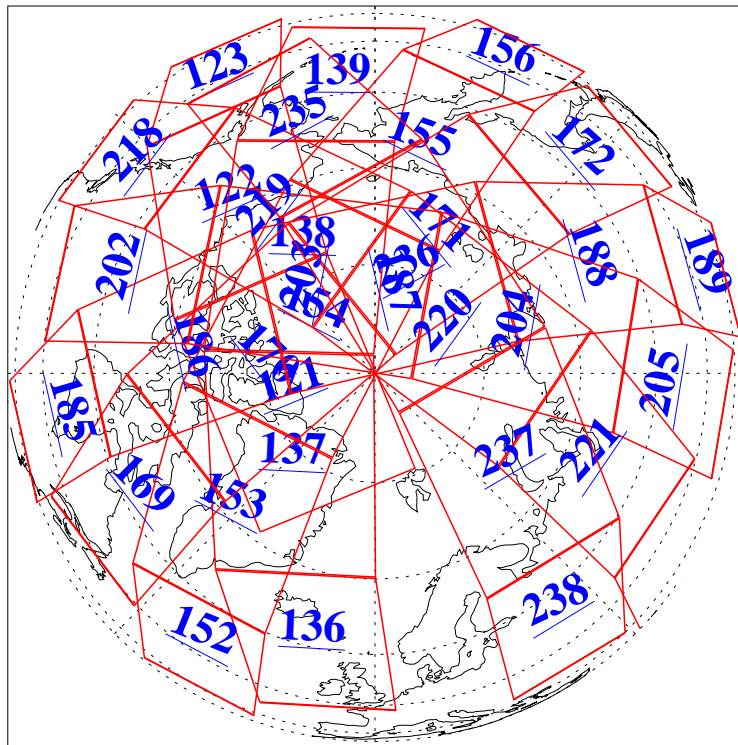

L1B Availability  
AMSU Granules: 240  
HSB Granules: 0  
AIRS Granules: 240

28 Dec 2008  
DoY 363  
Aqua Day 2430  
Granules: 1 to 120

Granules: 121 to 240

Legend: AMSU Available, HSB Available, AIRS Available

L1B Availability  
AMSU Granules: 240  
HSB Granules: 0  
AIRS Granules: 240

28 Dec 2008  
DoY 363  
Aqua Day 2430

Ascending Granules

Descending Granules

Legend: AMSU Available, HSB Available, AIRS Available

### Northern Hemisphere Granules