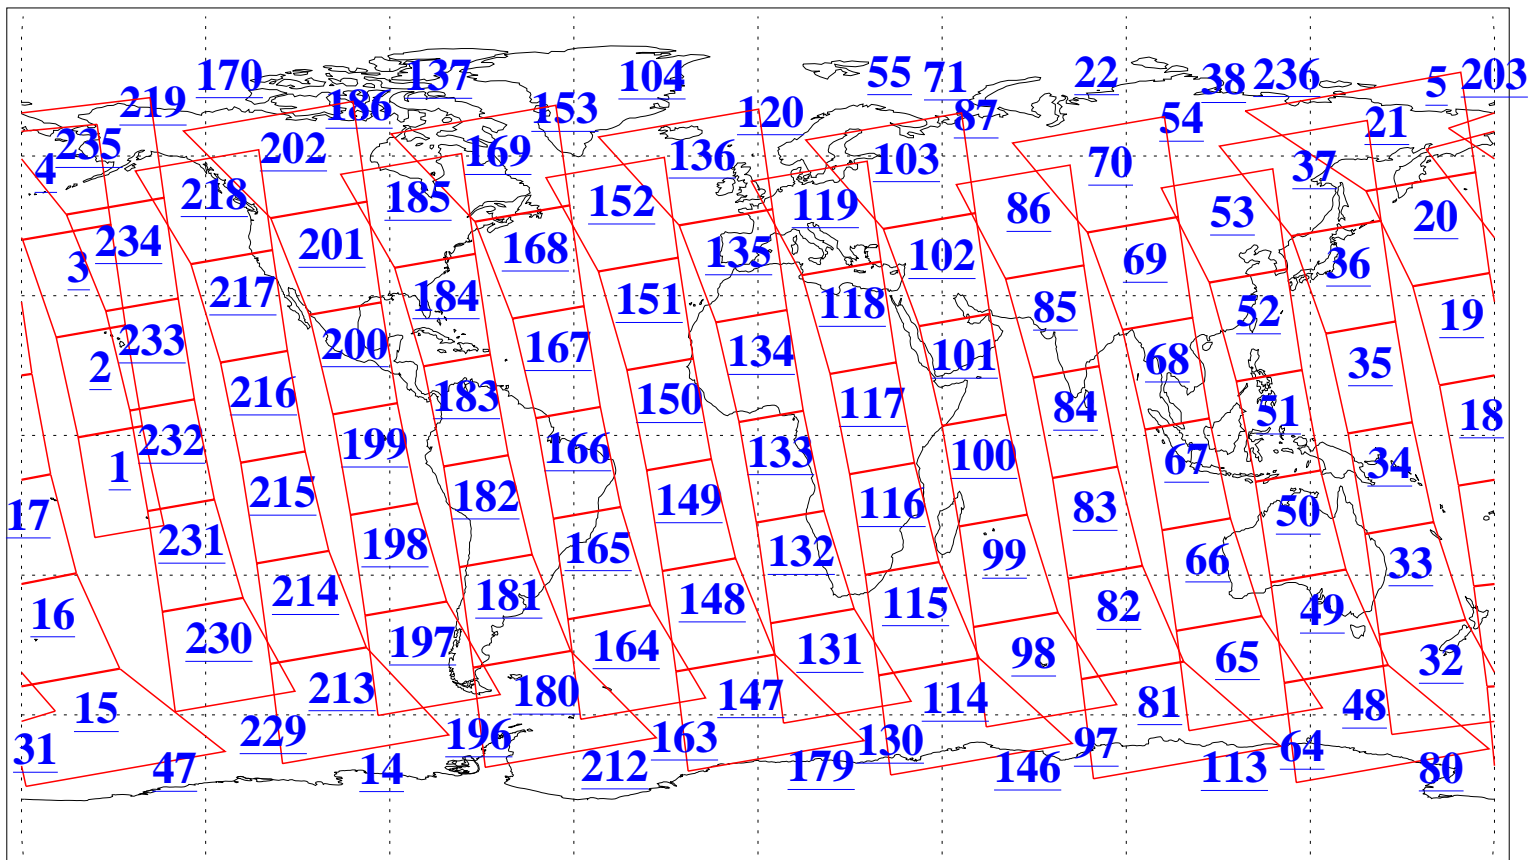

L1B Availability  
AMSU Granules: 240  
HSB Granules: 0  
AIRS Granules: 240

28 Dec 2008  
DoY 363  
Aqua Day 2430  
Granules: 1 to 120

Granules: 121 to 240

Legend: AMSU Available, HSB Available, AIRS Available

L1B Availability  
AMSU Granules: 240  
HSB Granules: 0  
AIRS Granules: 240

28 Dec 2008  
DoY 363  
Aqua Day 2430

Ascending Granules

Descending Granules

Legend: AMSU Available, HSB Available, AIRS Available