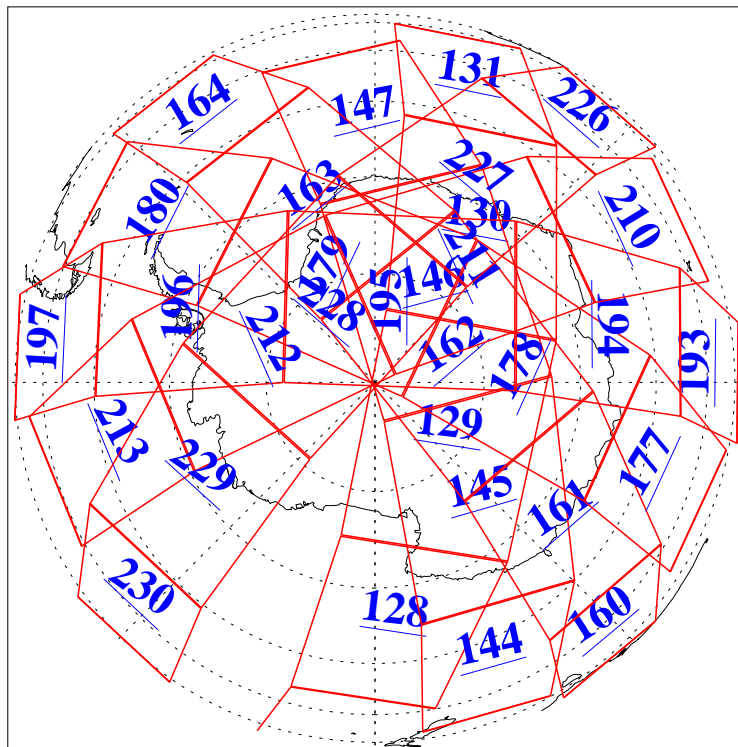

Legend: AMSU Available, HSB Available, AIRS Available