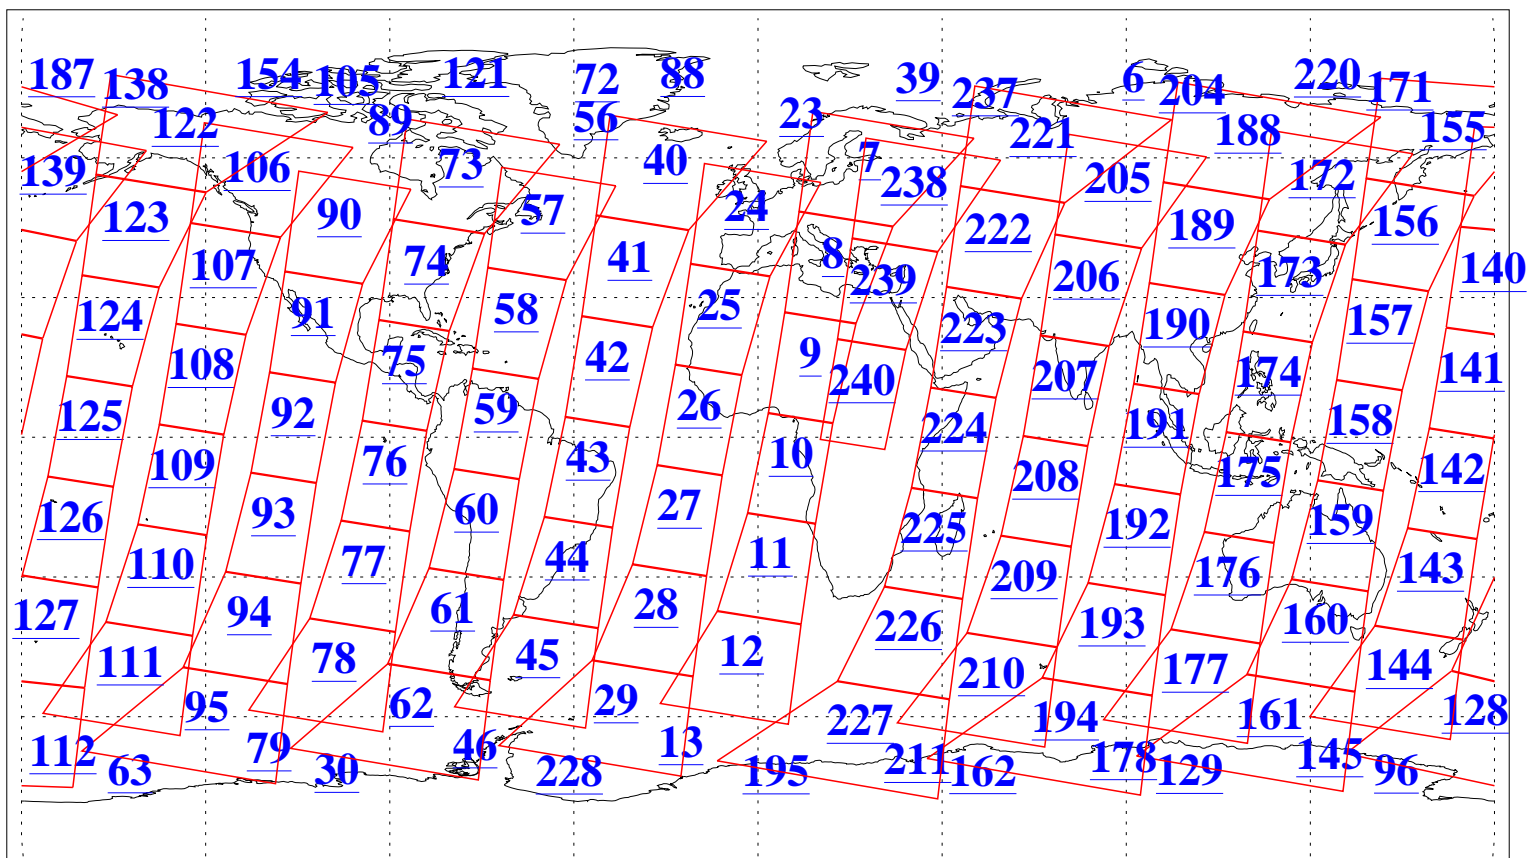

L1B Availability  
AMSU Granules: 240  
HSB Granules: 0  
AIRS Granules: 240

28 Dec 2008  
DoY 363  
Aqua Day 2430  
Granules: 1 to 120

Granules: 121 to 240

Legend: AMSU Available, HSB Available, AIRS Available

L1B Availability  
AMSU Granules: 240  
HSB Granules: 0  
AIRS Granules: 240

28 Dec 2008  
DoY 363  
Aqua Day 2430

Ascending Granules

Descending Granules

Legend: AMSU Available, HSB Available, AIRS Available