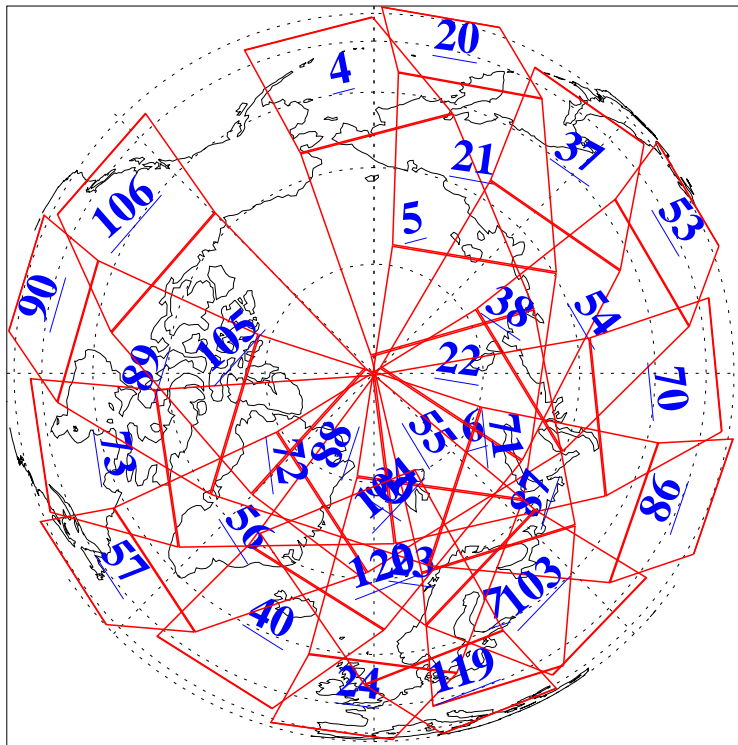

L1B Availability  
AMSU Granules: 240  
HSB Granules: 0  
AIRS Granules: 240

28 Dec 2008  
DoY 363  
Aqua Day 2430  
Granules: 1 to 120

Granules: 121 to 240

Legend: AMSU Available, HSB Available, AIRS Available

L1B Availability  
AMSU Granules: 240  
HSB Granules: 0  
AIRS Granules: 240

28 Dec 2008  
DoY 363  
Aqua Day 2430

Ascending Granules

Descending Granules

Legend: AMSU Available, HSB Available, AIRS Available

### Northern Hemisphere Granules