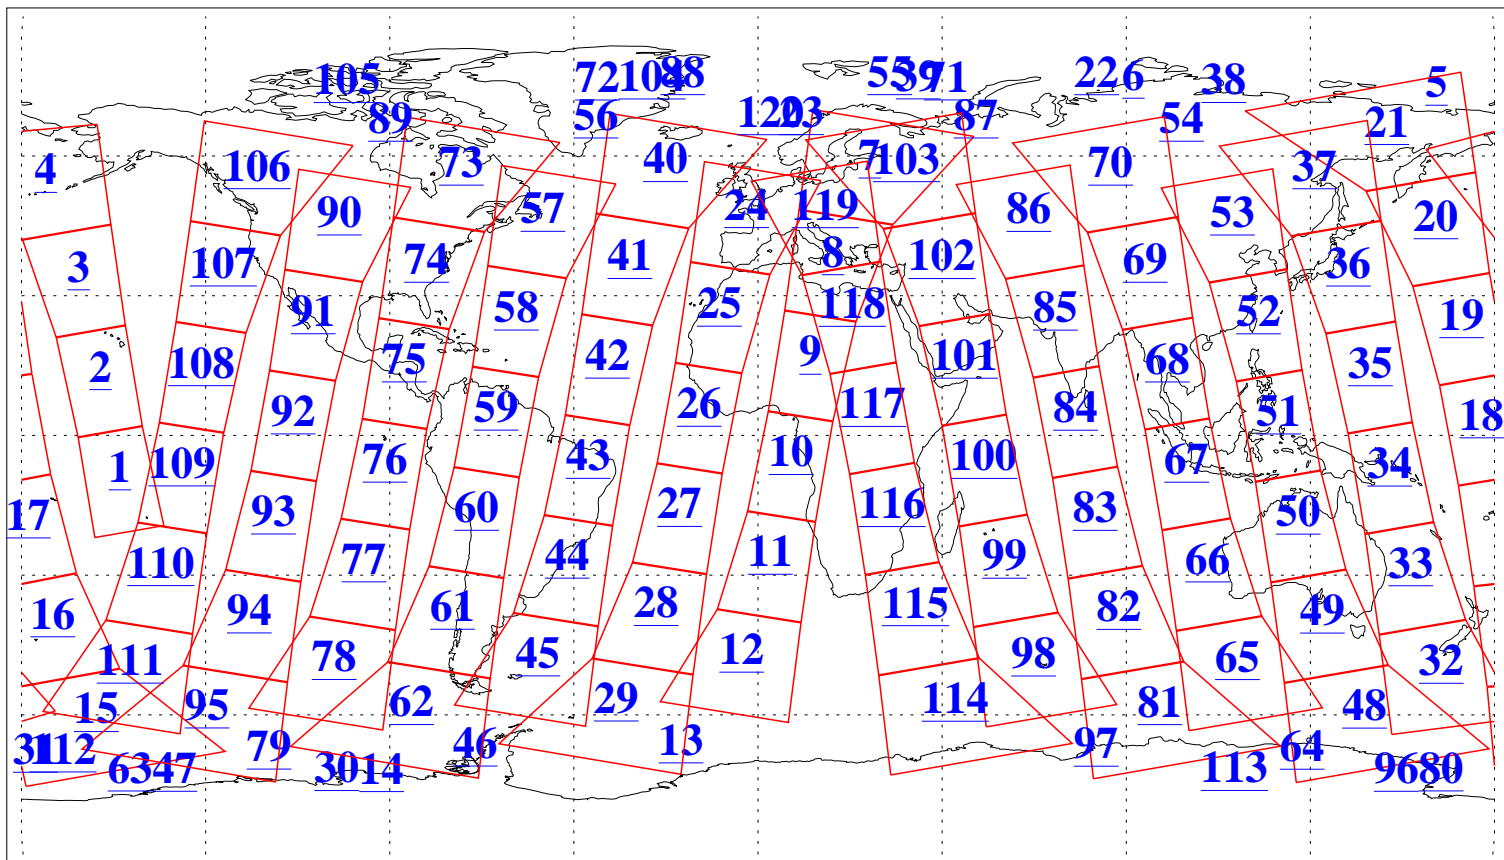

L1B Availability  
AMSU Granules: 240  
HSB Granules: 0  
AIRS Granules: 240

28 Dec 2008  
DoY 363  
Aqua Day 2430  
Granules: 1 to 120

Granules: 121 to 240

Legend: AMSU Available, HSB Available, AIRS Available

L1B Availability  
AMSU Granules: 240  
HSB Granules: 0  
AIRS Granules: 240

28 Dec 2008  
DoY 363  
Aqua Day 2430

Ascending Granules

Descending Granules

Legend: AMSU Available, HSB Available, AIRS Available