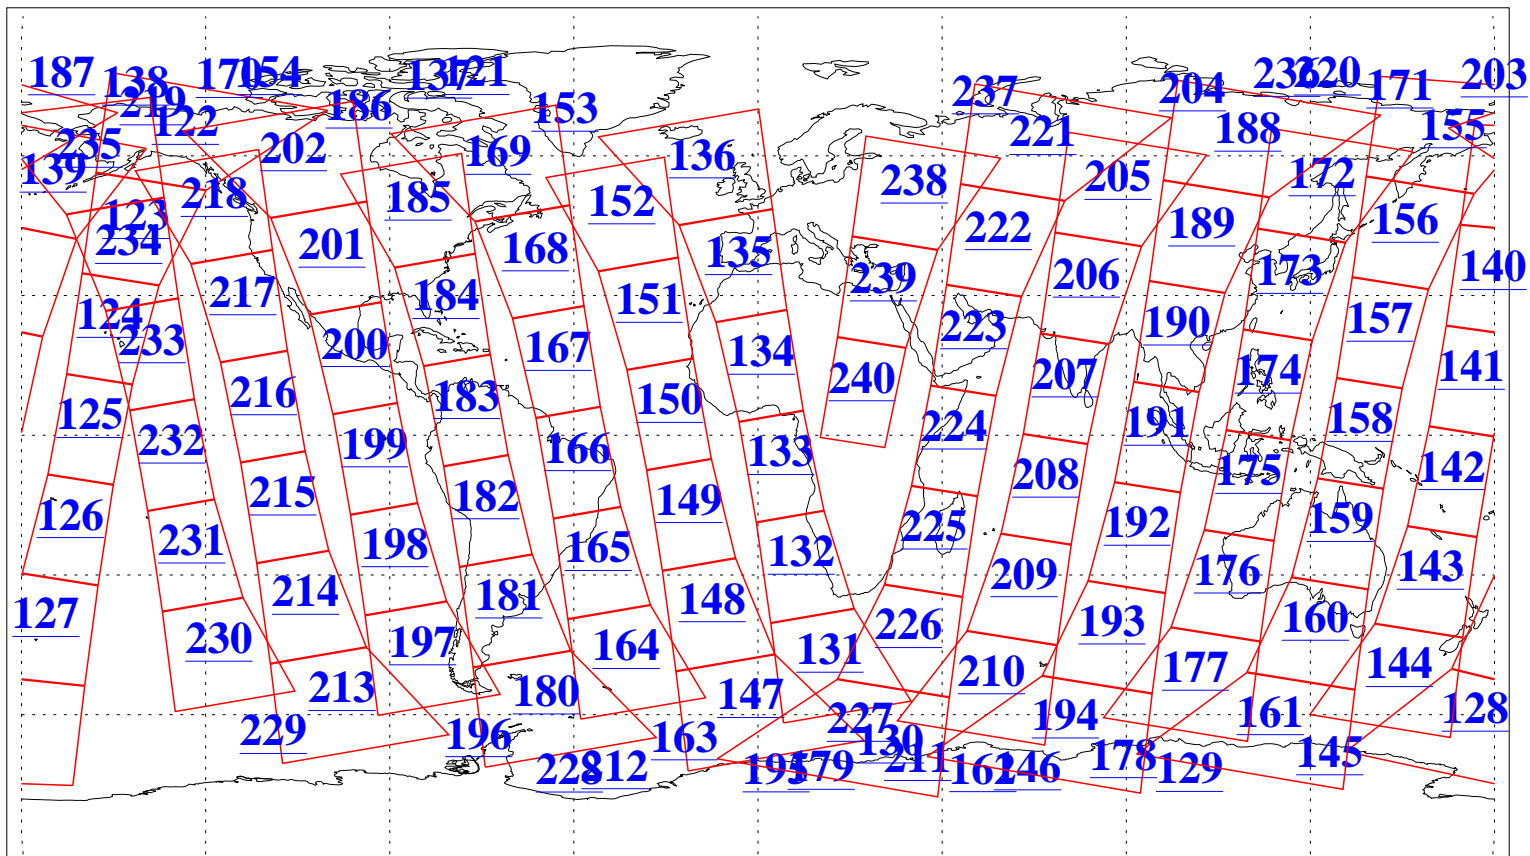

L1B Availability  
AMSU Granules: 240  
HSB Granules: 0  
AIRS Granules: 240

28 Dec 2008  
DoY 363  
Aqua Day 2430  
Granules: 1 to 120

Granules: 121 to 240

Legend: AMSU Available, HSB Available, AIRS Available

L1B Availability  
AMSU Granules: 240  
HSB Granules: 0  
AIRS Granules: 240

28 Dec 2008  
DoY 363  
Aqua Day 2430

Ascending Granules

Descending Granules

Legend: AMSU Available, HSB Available, AIRS Available