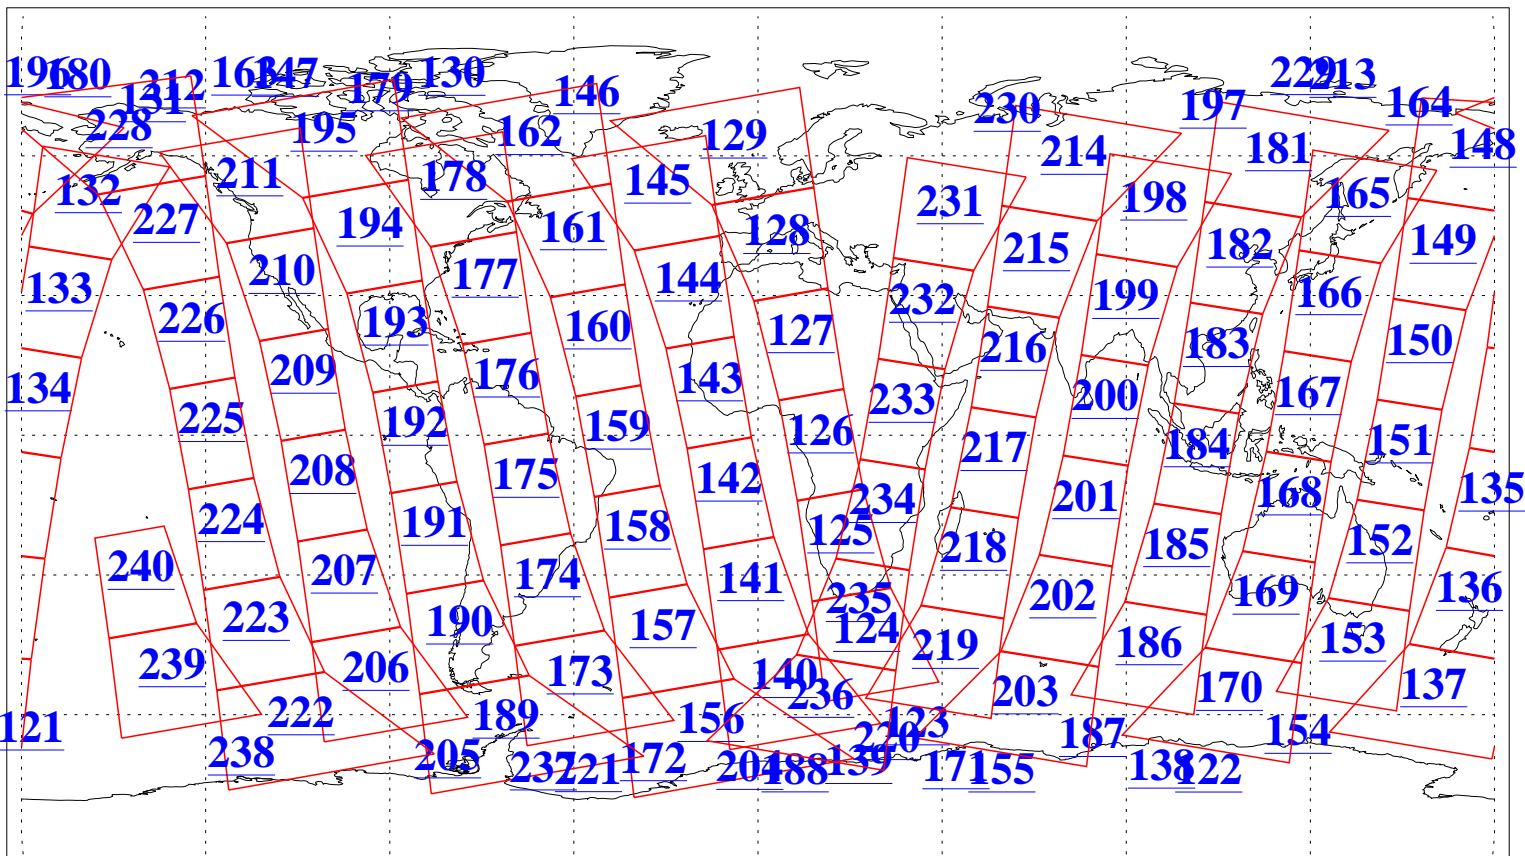

L1B Availability
AMSU Granules: 240
HSB Granules: 0
AIRS Granules: 240

27 Dec 2008
DoY 362
Aqua Day 2429
Granules: 1 to 120

Granules: 121 to 240

Legend: AMSU Available, HSB Available, AIRS Available

L1B Availability
AMSU Granules: 240
HSB Granules: 0
AIRS Granules: 240

27 Dec 2008
DoY 362
Aqua Day 2429

Ascending Granules

Descending Granules

Legend: AMSU Available, HSB Available, AIRS Available

L1B Availability
 AMSU Granules: 240
 HSB Granules: 0
 AIRS Granules: 240

27 Dec 2008
 DoY 362
 Aqua Day 2429

Northern Hemisphere Granules

Southern Hemisphere Granules

Legend: AMSU Available, HSB Available, AIRS Available