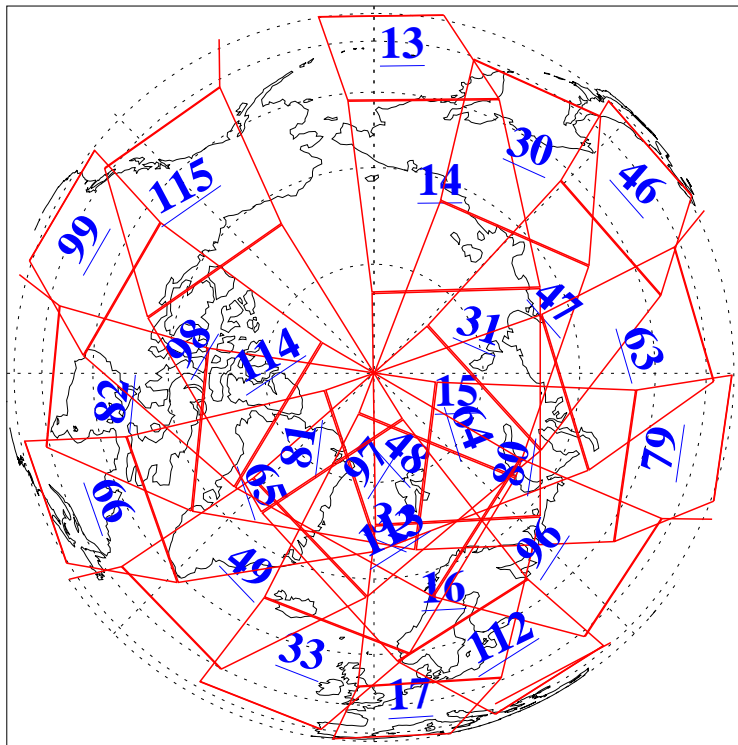

L1B Availability
AMSU Granules: 240
HSB Granules: 0
AIRS Granules: 240

27 Dec 2008
DoY 362
Aqua Day 2429
Granules: 1 to 120

Granules: 121 to 240

Legend: AMSU Available, HSB Available, AIRS Available

L1B Availability
AMSU Granules: 240
HSB Granules: 0
AIRS Granules: 240

27 Dec 2008
DoY 362
Aqua Day 2429

Ascending Granules

Descending Granules

Legend: AMSU Available, HSB Available, AIRS Available

L1B Availability
 AMSU Granules: 240
 HSB Granules: 0
 AIRS Granules: 240

27 Dec 2008
 DoY 362
 Aqua Day 2429

Northern Hemisphere Granules

Southern Hemisphere Granules

Legend: AMSU Available, HSB Available, AIRS Available