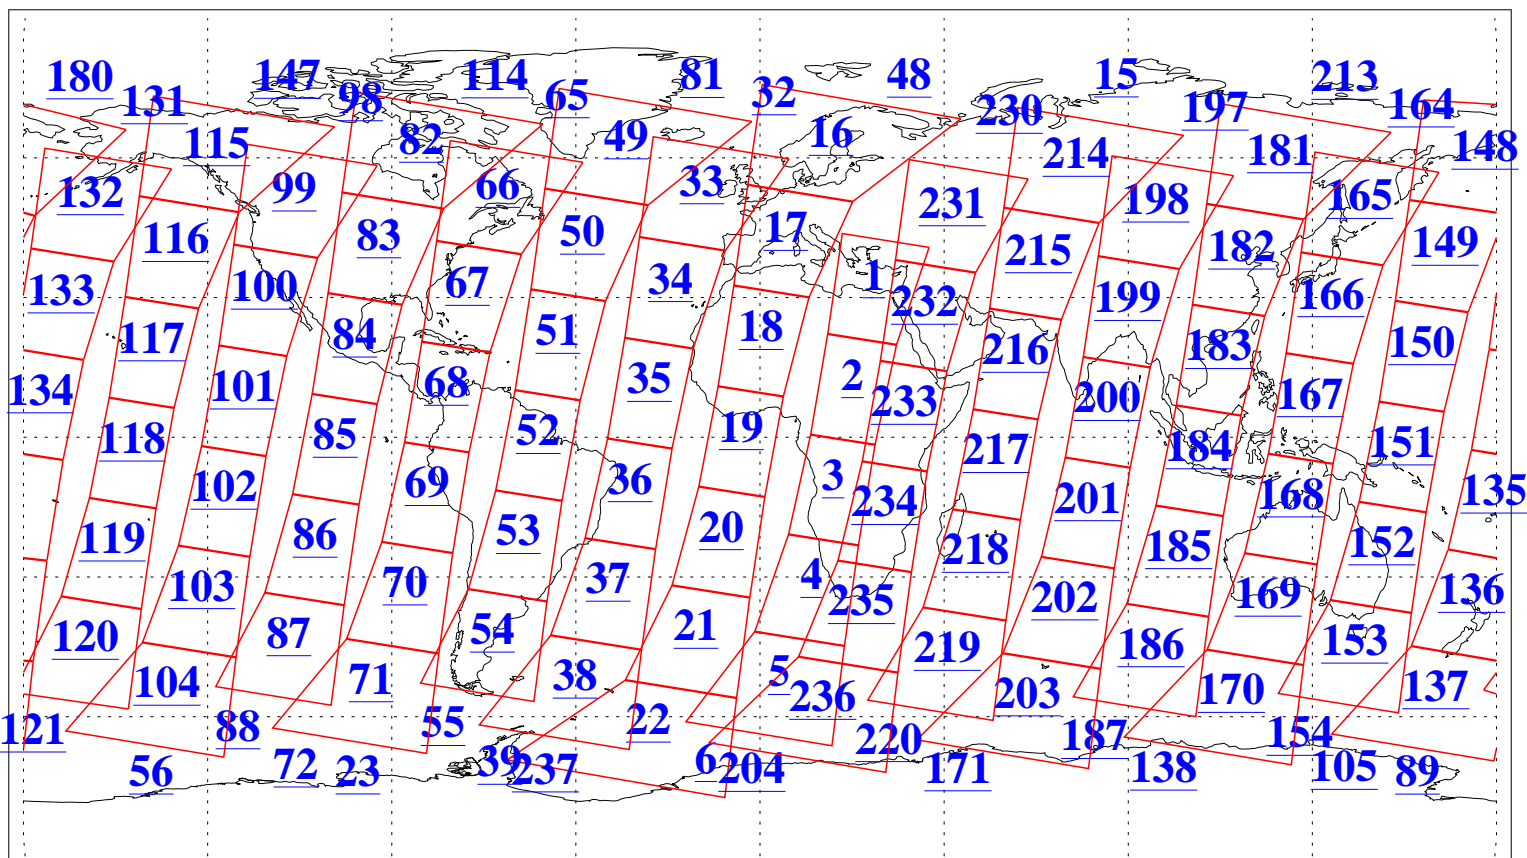

L1B Availability
AMSU Granules: 240
HSB Granules: 0
AIRS Granules: 240

27 Dec 2008
DoY 362
Aqua Day 2429
Granules: 1 to 120

Granules: 121 to 240

Legend: AMSU Available, HSB Available, AIRS Available

L1B Availability
AMSU Granules: 240
HSB Granules: 0
AIRS Granules: 240

27 Dec 2008
DoY 362
Aqua Day 2429

Ascending Granules

Descending Granules

Legend: AMSU Available, HSB Available, AIRS Available

L1B Availability
 AMSU Granules: 240
 HSB Granules: 0
 AIRS Granules: 240

27 Dec 2008
 DoY 362
 Aqua Day 2429

Northern Hemisphere Granules

Southern Hemisphere Granules

Legend: AMSU Available, HSB Available, AIRS Available