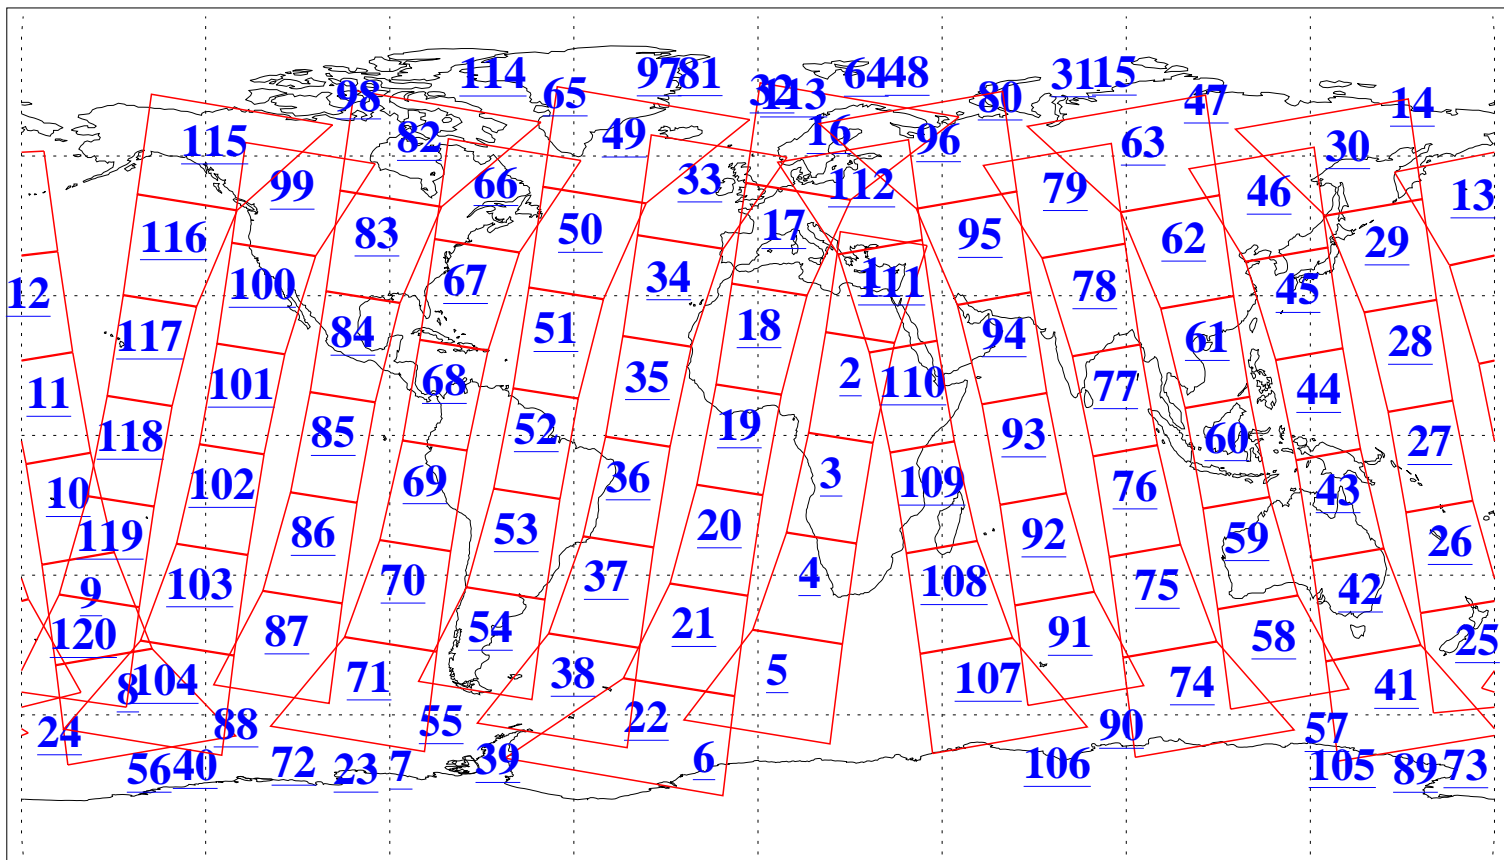

L1B Availability
AMSU Granules: 240
HSB Granules: 0
AIRS Granules: 240

27 Dec 2008
DoY 362
Aqua Day 2429
Granules: 1 to 120

Granules: 121 to 240

Legend: AMSU Available, HSB Available, AIRS Available

L1B Availability
AMSU Granules: 240
HSB Granules: 0
AIRS Granules: 240

27 Dec 2008
DoY 362
Aqua Day 2429

Ascending Granules

Descending Granules

Legend: AMSU Available, HSB Available, AIRS Available

L1B Availability
 AMSU Granules: 240
 HSB Granules: 0
 AIRS Granules: 240

27 Dec 2008
 DoY 362
 Aqua Day 2429

Northern Hemisphere Granules

Southern Hemisphere Granules

Legend: AMSU Available, HSB Available, AIRS Available