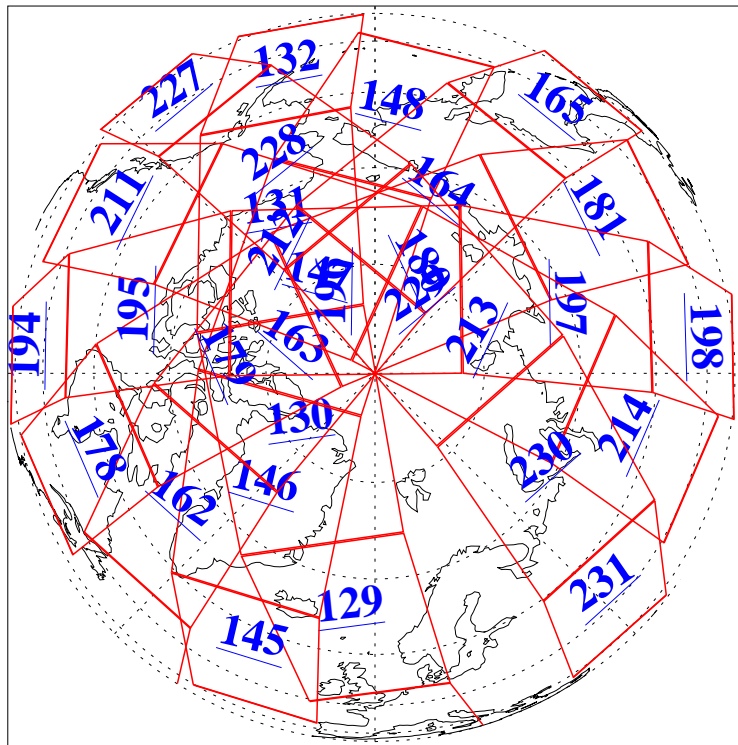

L1B Availability
AMSU Granules: 240
HSB Granules: 0
AIRS Granules: 240

27 Dec 2008
DoY 362
Aqua Day 2429
Granules: 1 to 120

Granules: 121 to 240

Legend: AMSU Available, HSB Available, AIRS Available

L1B Availability
AMSU Granules: 240
HSB Granules: 0
AIRS Granules: 240

27 Dec 2008
DoY 362
Aqua Day 2429

Ascending Granules

Descending Granules

Legend: AMSU Available, HSB Available, AIRS Available

L1B Availability
 AMSU Granules: 240
 HSB Granules: 0
 AIRS Granules: 240

27 Dec 2008
 DoY 362
 Aqua Day 2429

Northern Hemisphere Granules

Southern Hemisphere Granules

Legend: AMSU Available, HSB Available, AIRS Available