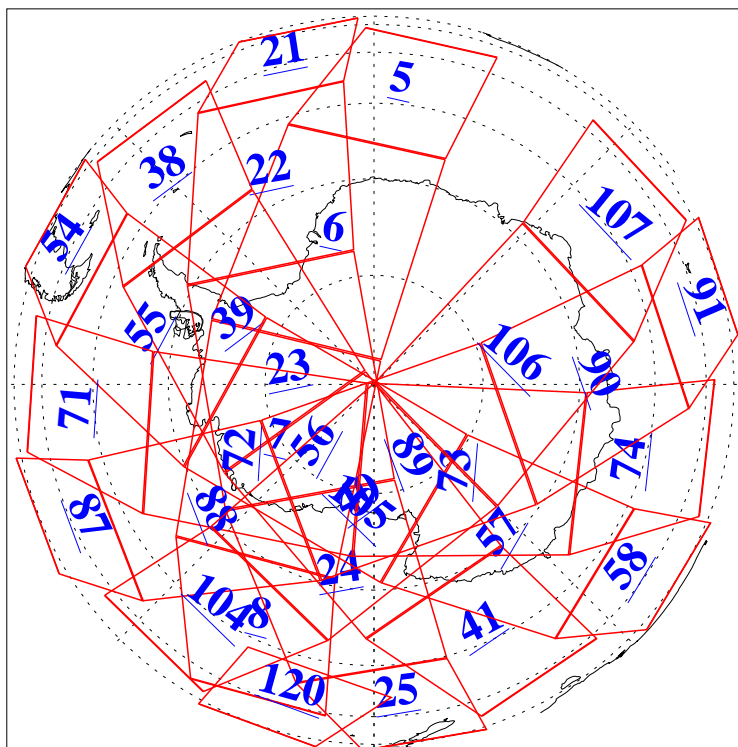

L1B Availability
AMSU Granules: 240
HSB Granules: 0
AIRS Granules: 240

27 Dec 2008
DoY 362
Aqua Day 2429
Granules: 1 to 120

Granules: 121 to 240

Legend: AMSU Available, HSB Available, AIRS Available

L1B Availability
AMSU Granules: 240
HSB Granules: 0
AIRS Granules: 240

27 Dec 2008
DoY 362
Aqua Day 2429

Ascending Granules

Descending Granules

Legend: AMSU Available, HSB Available, AIRS Available

L1B Availability
 AMSU Granules: 240
 HSB Granules: 0
 AIRS Granules: 240

27 Dec 2008
 DoY 362
 Aqua Day 2429

Northern Hemisphere Granules

Southern Hemisphere Granules

Legend: AMSU Available, HSB Available, AIRS Available