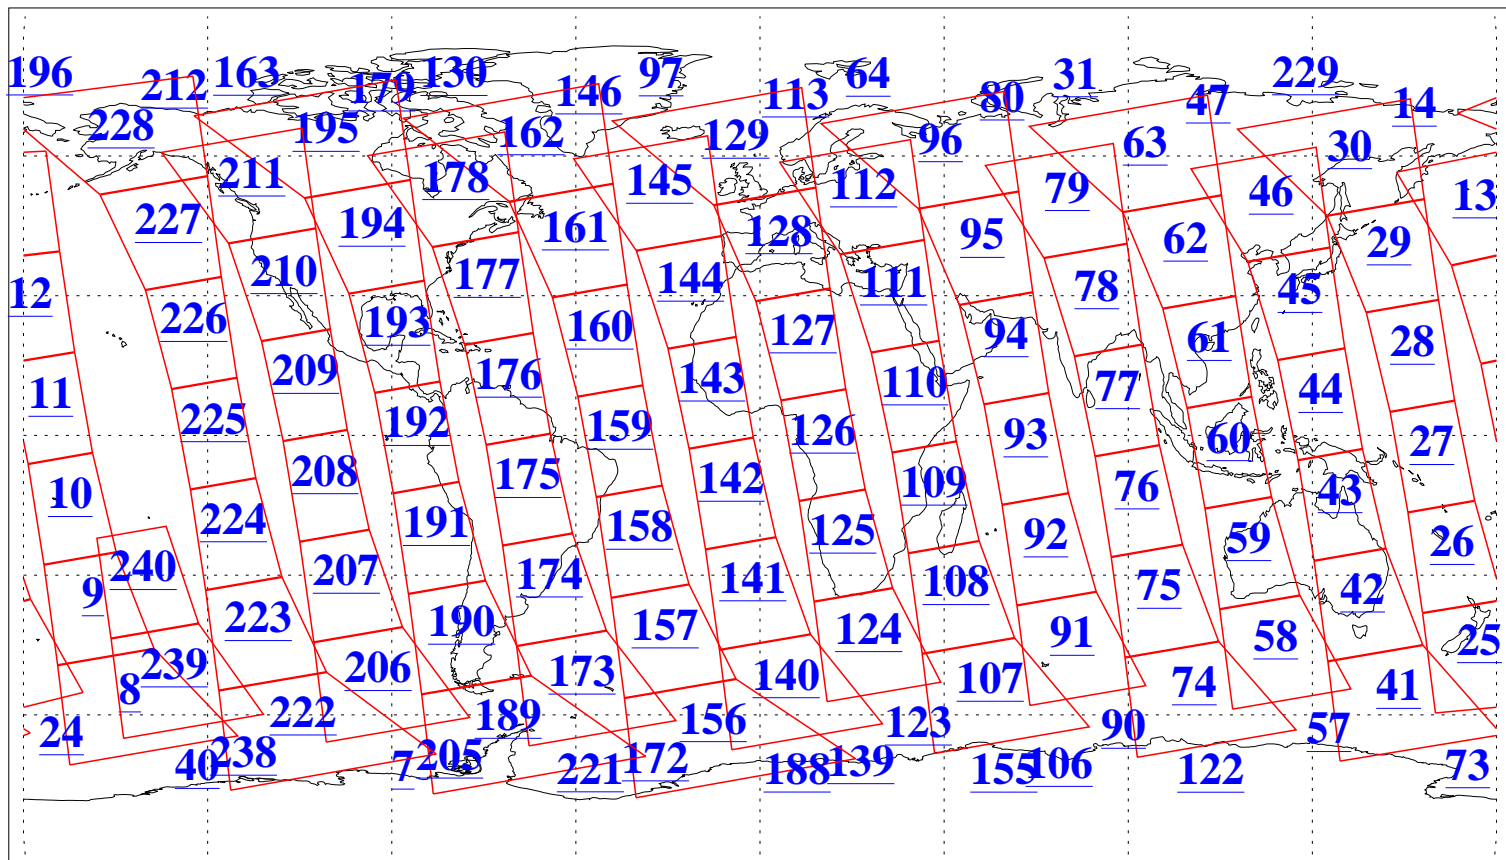

L1B Availability
AMSU Granules: 240
HSB Granules: 0
AIRS Granules: 240

27 Dec 2008
DoY 362
Aqua Day 2429
Granules: 1 to 120

Granules: 121 to 240

Legend: AMSU Available, HSB Available, AIRS Available

L1B Availability
AMSU Granules: 240
HSB Granules: 0
AIRS Granules: 240

27 Dec 2008
DoY 362
Aqua Day 2429

Ascending Granules

Descending Granules

Legend: AMSU Available, HSB Available, AIRS Available

L1B Availability
 AMSU Granules: 240
 HSB Granules: 0
 AIRS Granules: 240

27 Dec 2008
 DoY 362
 Aqua Day 2429

Northern Hemisphere Granules

Southern Hemisphere Granules

Legend: AMSU Available, HSB Available, AIRS Available