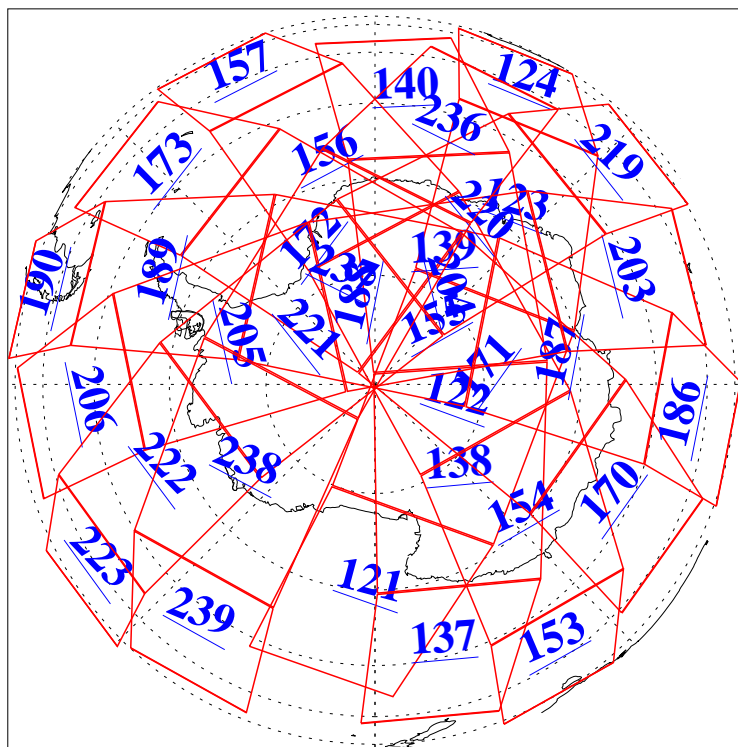

L1B Availability
AMSU Granules: 240
HSB Granules: 0
AIRS Granules: 240

27 Dec 2008
DoY 362
Aqua Day 2429
Granules: 1 to 120

Granules: 121 to 240

Legend: AMSU Available, HSB Available, AIRS Available

L1B Availability
AMSU Granules: 240
HSB Granules: 0
AIRS Granules: 240

27 Dec 2008
DoY 362
Aqua Day 2429

Ascending Granules

Descending Granules

Legend: AMSU Available, HSB Available, AIRS Available

L1B Availability
 AMSU Granules: 240
 HSB Granules: 0
 AIRS Granules: 240

27 Dec 2008
 DoY 362
 Aqua Day 2429

Northern Hemisphere Granules

Southern Hemisphere Granules

Legend: AMSU Available, HSB Available, AIRS Available