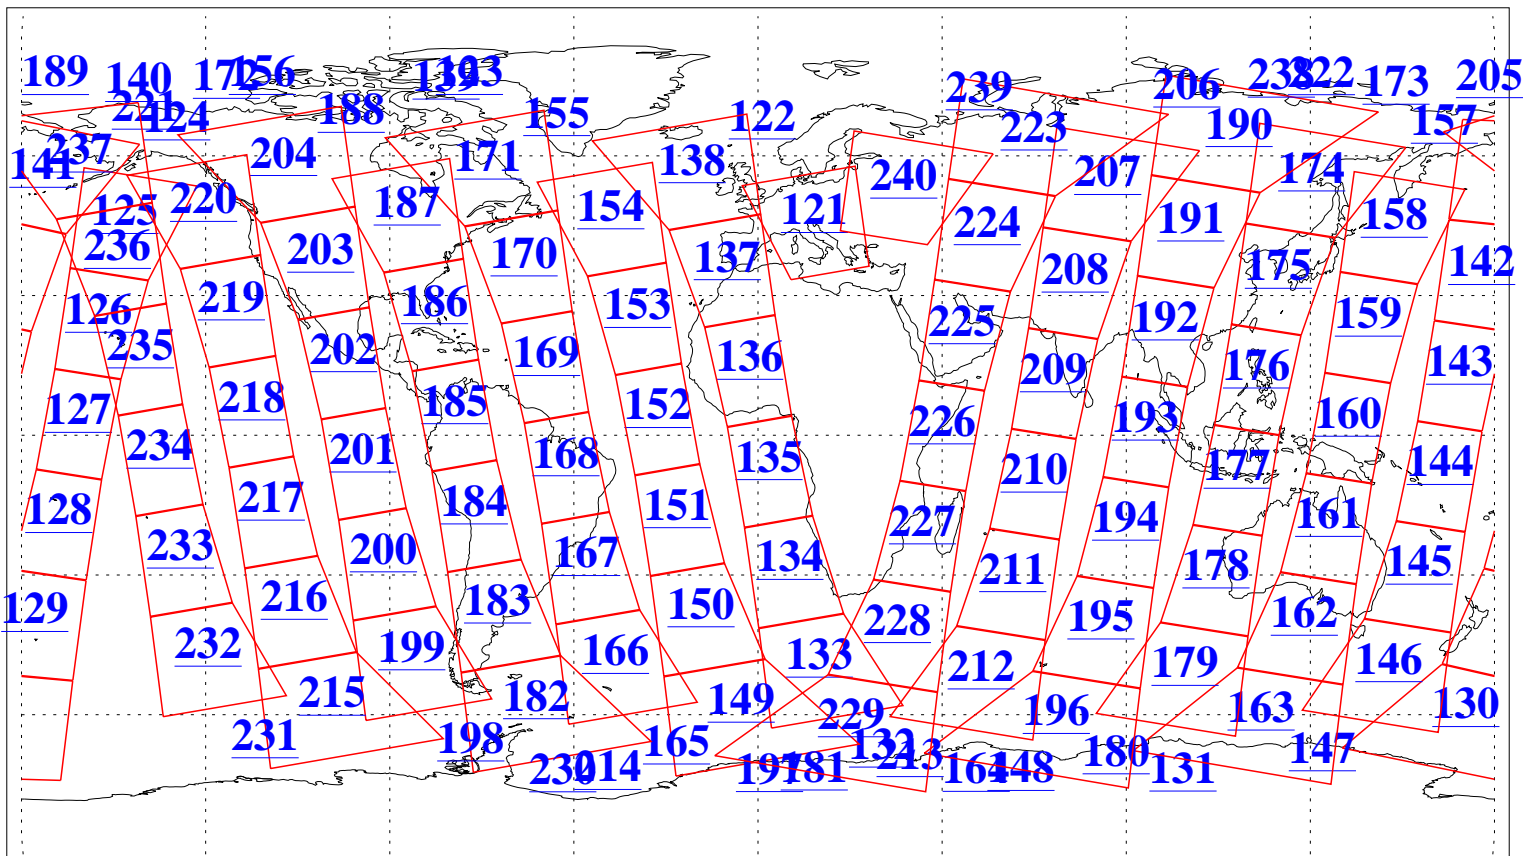

L1B Availability  
AMSU Granules: 240  
HSB Granules: 0  
AIRS Granules: 240

26 Dec 2008  
DoY 361  
Aqua Day 2428  
Granules: 1 to 120

Granules: 121 to 240

Legend: AMSU Available, HSB Available, AIRS Available

L1B Availability  
AMSU Granules: 240  
HSB Granules: 0  
AIRS Granules: 240

26 Dec 2008  
DoY 361  
Aqua Day 2428

Ascending Granules

Descending Granules

Legend: AMSU Available, HSB Available, AIRS Available

L1B Availability  
 AMSU Granules: 240  
 HSB Granules: 0  
 AIRS Granules: 240

26 Dec 2008  
 DoY 361  
 Aqua Day 2428

Northern Hemisphere Granules

Southern Hemisphere Granules

Legend: AMSU Available, HSB Available, AIRS Available