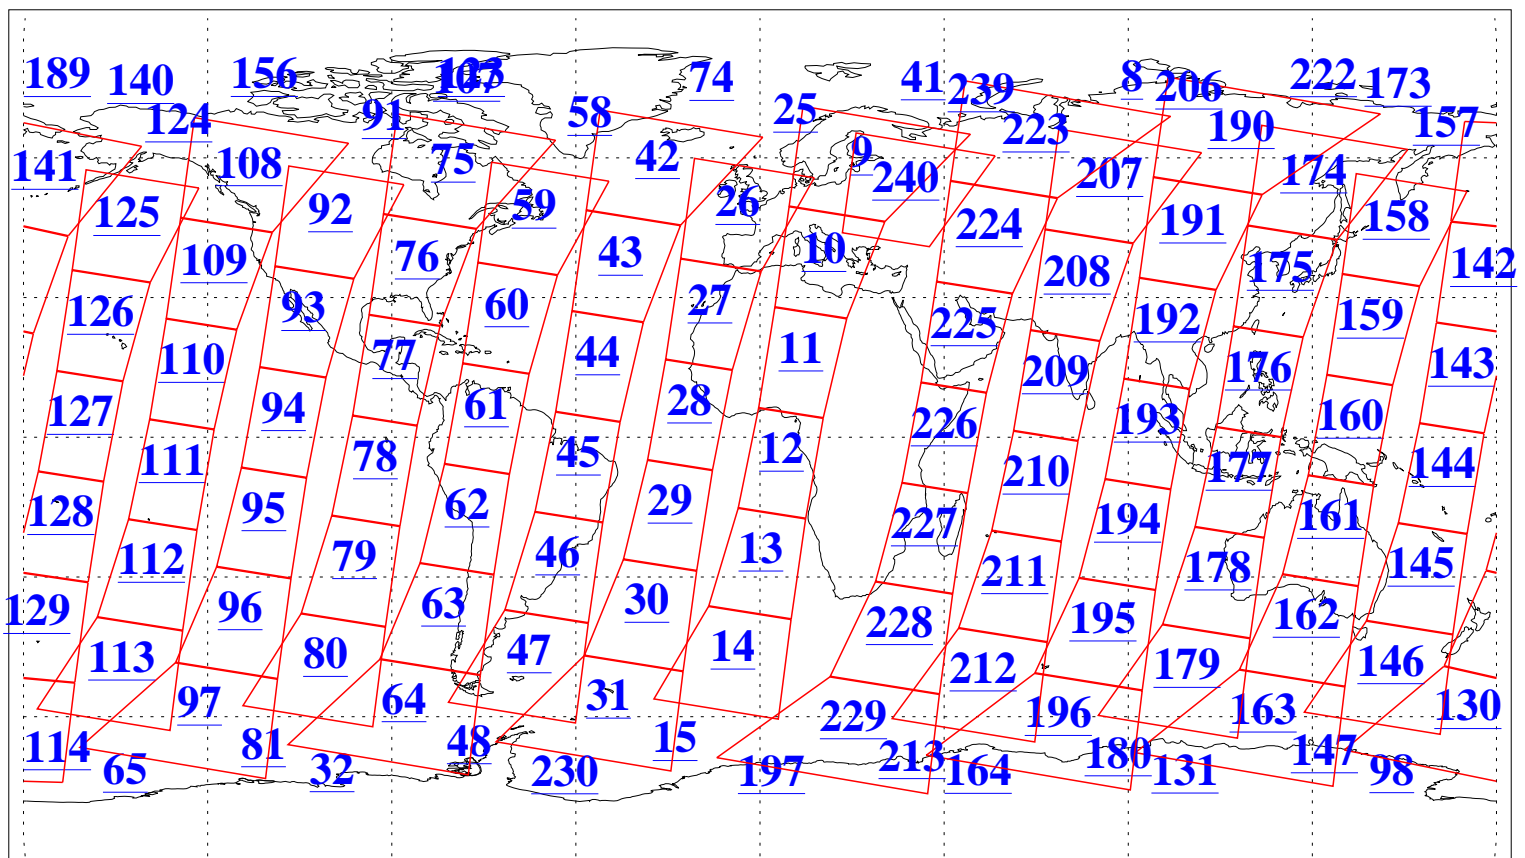

L1B Availability  
AMSU Granules: 240  
HSB Granules: 0  
AIRS Granules: 240

26 Dec 2008  
DoY 361  
Aqua Day 2428  
Granules: 1 to 120

Granules: 121 to 240

Legend: AMSU Available, HSB Available, AIRS Available

L1B Availability  
AMSU Granules: 240  
HSB Granules: 0  
AIRS Granules: 240

26 Dec 2008  
DoY 361  
Aqua Day 2428

Ascending Granules

Descending Granules

Legend: AMSU Available, HSB Available, AIRS Available

L1B Availability  
 AMSU Granules: 240  
 HSB Granules: 0  
 AIRS Granules: 240

26 Dec 2008  
 DoY 361  
 Aqua Day 2428

Northern Hemisphere Granules

Southern Hemisphere Granules

Legend: AMSU Available, HSB Available, AIRS Available