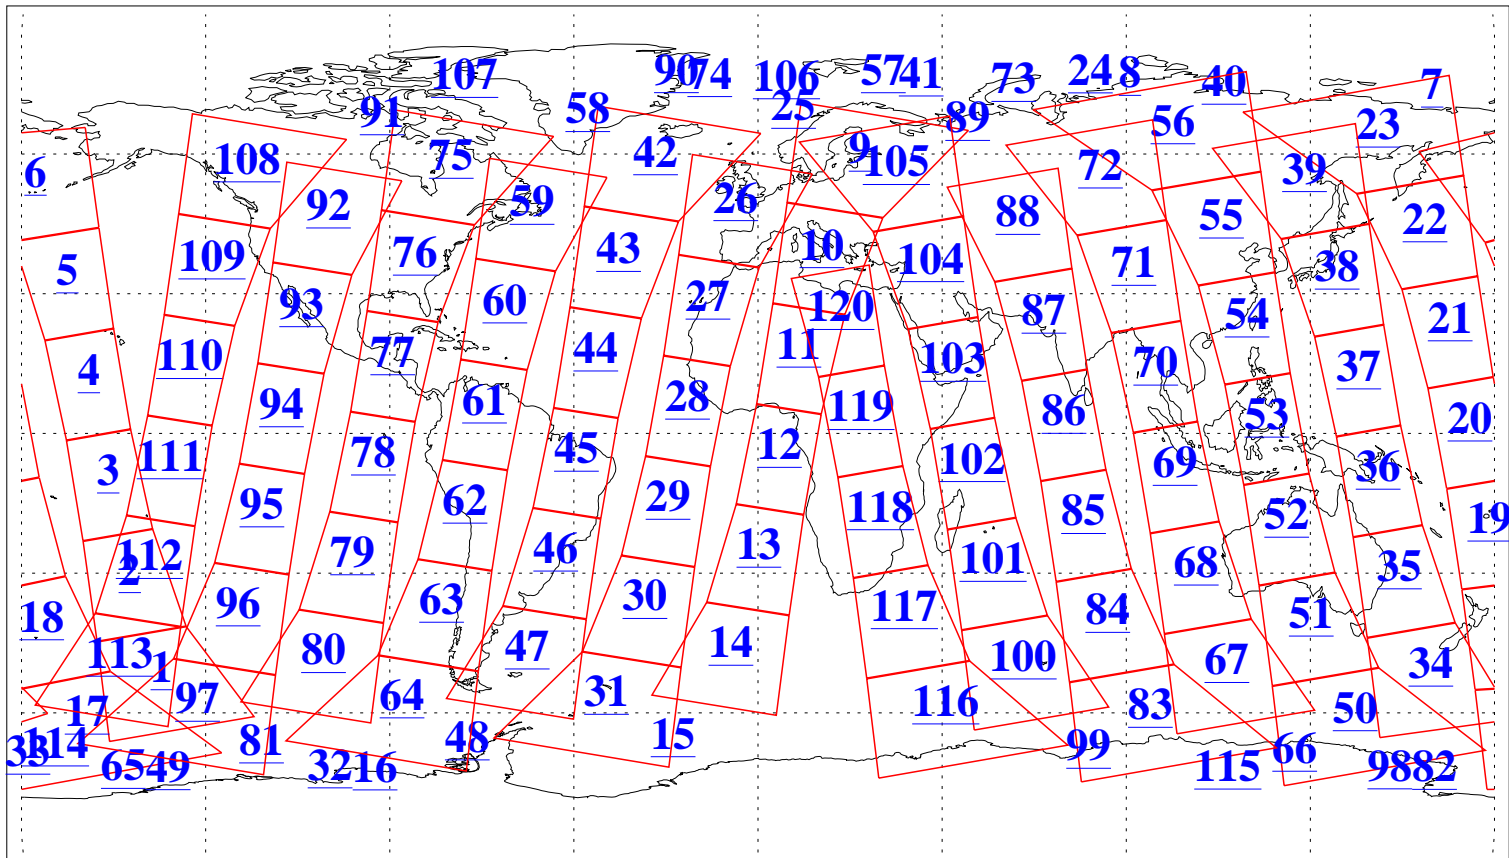

L1B Availability  
AMSU Granules: 240  
HSB Granules: 0  
AIRS Granules: 240

26 Dec 2008  
DoY 361  
Aqua Day 2428  
Granules: 1 to 120

Granules: 121 to 240

Legend: AMSU Available, HSB Available, AIRS Available

L1B Availability  
AMSU Granules: 240  
HSB Granules: 0  
AIRS Granules: 240

26 Dec 2008  
DoY 361  
Aqua Day 2428

Ascending Granules

Descending Granules

Legend: AMSU Available, HSB Available, AIRS Available

L1B Availability  
 AMSU Granules: 240  
 HSB Granules: 0  
 AIRS Granules: 240

26 Dec 2008  
 DoY 361  
 Aqua Day 2428

Northern Hemisphere Granules

Southern Hemisphere Granules

Legend: AMSU Available, HSB Available, AIRS Available