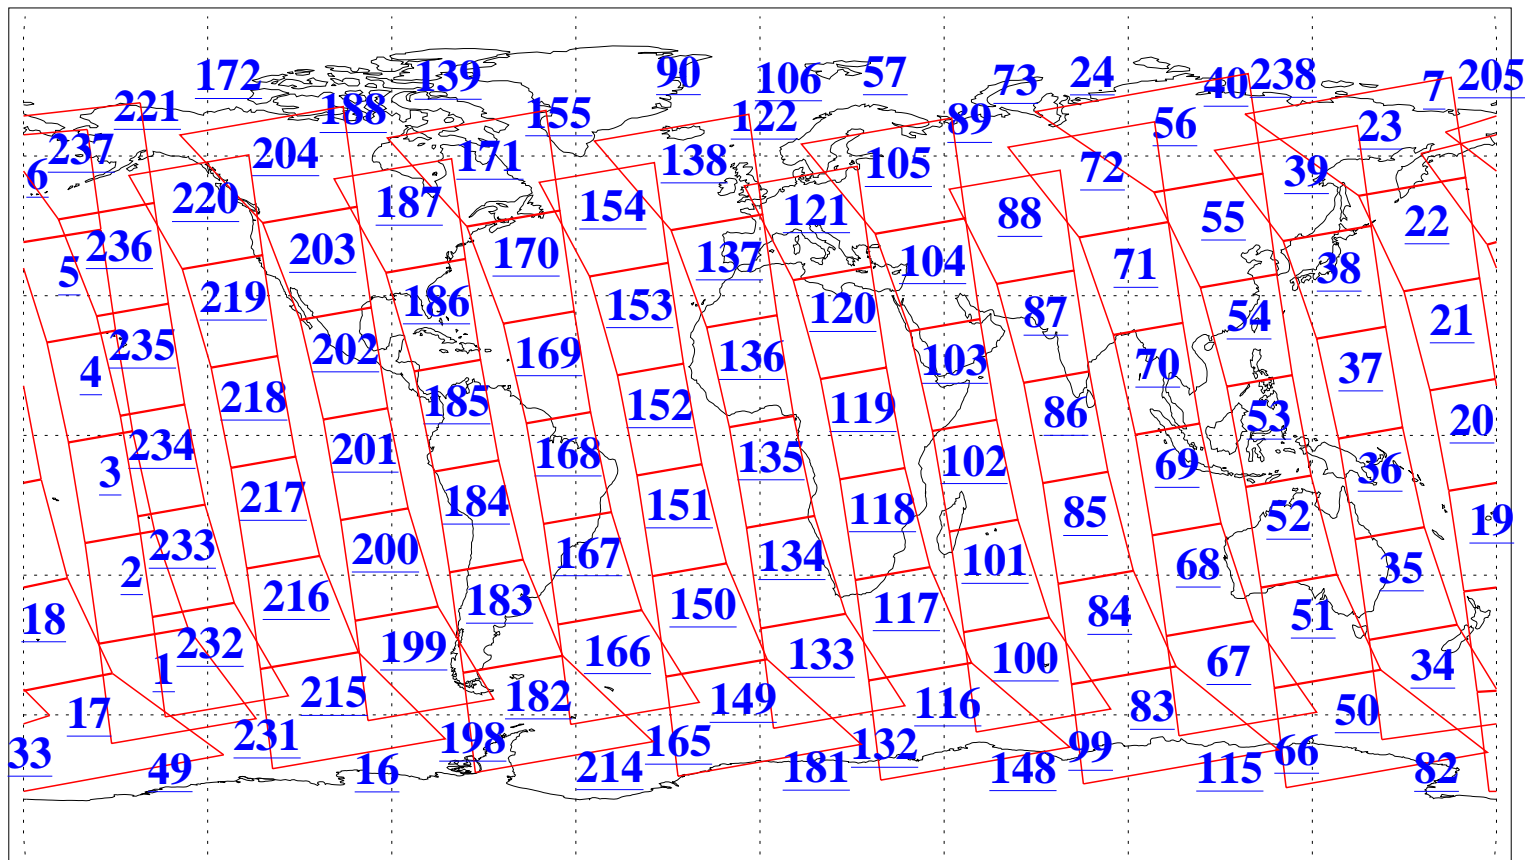

L1B Availability  
AMSU Granules: 240  
HSB Granules: 0  
AIRS Granules: 240

26 Dec 2008  
DoY 361  
Aqua Day 2428  
Granules: 1 to 120

Granules: 121 to 240

Legend: AMSU Available, HSB Available, AIRS Available

L1B Availability  
AMSU Granules: 240  
HSB Granules: 0  
AIRS Granules: 240

26 Dec 2008  
DoY 361  
Aqua Day 2428

Ascending Granules

Descending Granules

Legend: AMSU Available, HSB Available, AIRS Available

L1B Availability  
 AMSU Granules: 240  
 HSB Granules: 0  
 AIRS Granules: 240

26 Dec 2008  
 DoY 361  
 Aqua Day 2428

Northern Hemisphere Granules

Southern Hemisphere Granules

Legend: AMSU Available, HSB Available, AIRS Available