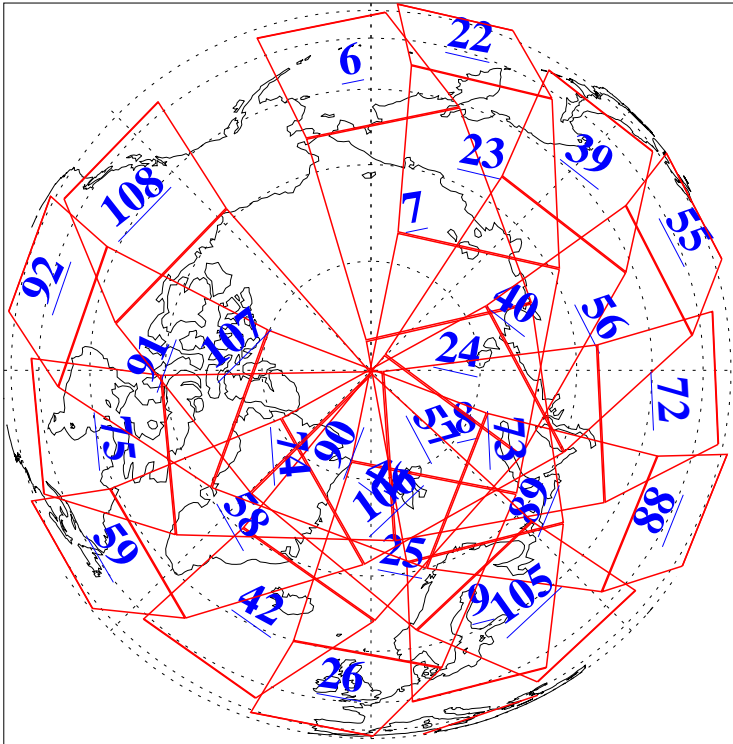

L1B Availability  
AMSU Granules: 240  
HSB Granules: 0  
AIRS Granules: 240

26 Dec 2008  
DoY 361  
Aqua Day 2428  
Granules: 1 to 120

Granules: 121 to 240

Legend: AMSU Available, HSB Available, AIRS Available

L1B Availability  
AMSU Granules: 240  
HSB Granules: 0  
AIRS Granules: 240

26 Dec 2008  
DoY 361  
Aqua Day 2428

Ascending Granules

Descending Granules

Legend: AMSU Available, HSB Available, AIRS Available

L1B Availability  
 AMSU Granules: 240  
 HSB Granules: 0  
 AIRS Granules: 240

26 Dec 2008  
 DoY 361  
 Aqua Day 2428

Northern Hemisphere Granules

Southern Hemisphere Granules

Legend: AMSU Available, HSB Available, AIRS Available