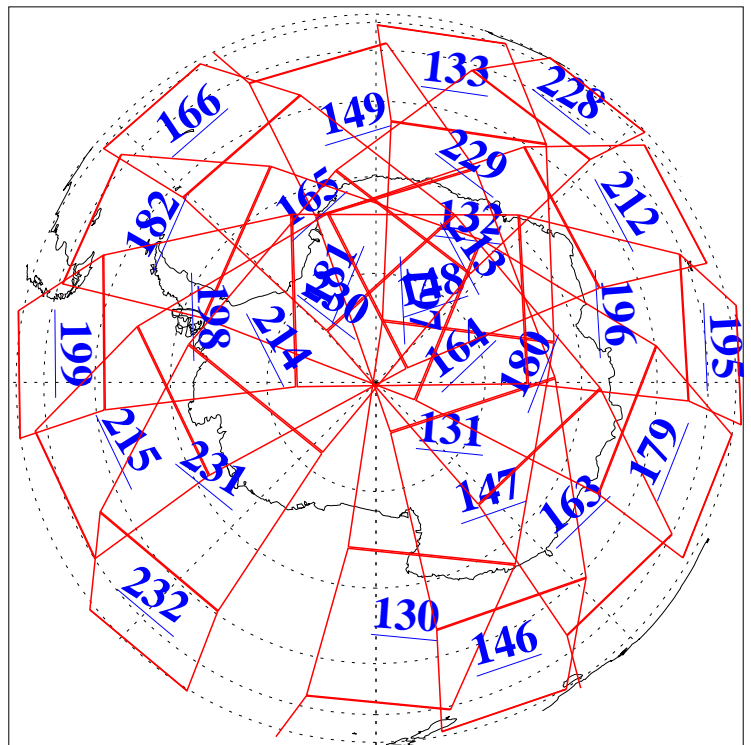

L1B Availability  
AMSU Granules: 240  
HSB Granules: 0  
AIRS Granules: 240

26 Dec 2008  
DoY 361  
Aqua Day 2428  
Granules: 1 to 120

Granules: 121 to 240

Legend: AMSU Available, HSB Available, AIRS Available

L1B Availability  
AMSU Granules: 240  
HSB Granules: 0  
AIRS Granules: 240

26 Dec 2008  
DoY 361  
Aqua Day 2428

Ascending Granules

Descending Granules

Legend: AMSU Available, HSB Available, AIRS Available

L1B Availability  
 AMSU Granules: 240  
 HSB Granules: 0  
 AIRS Granules: 240

26 Dec 2008  
 DoY 361  
 Aqua Day 2428

Northern Hemisphere Granules

Southern Hemisphere Granules

Legend: AMSU Available, HSB Available, AIRS Available