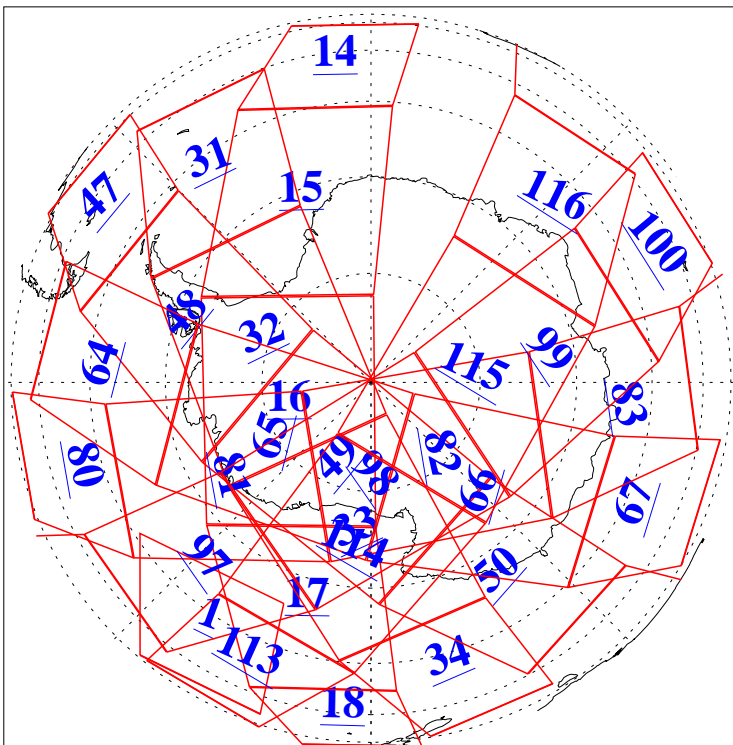

L1B Availability  
AMSU Granules: 240  
HSB Granules: 0  
AIRS Granules: 240

26 Dec 2008  
DoY 361  
Aqua Day 2428  
Granules: 1 to 120

Granules: 121 to 240

Legend: AMSU Available, HSB Available, AIRS Available

L1B Availability  
AMSU Granules: 240  
HSB Granules: 0  
AIRS Granules: 240

26 Dec 2008  
DoY 361  
Aqua Day 2428

Ascending Granules

Descending Granules

Legend: AMSU Available, HSB Available, AIRS Available

L1B Availability  
 AMSU Granules: 240  
 HSB Granules: 0  
 AIRS Granules: 240

26 Dec 2008  
 DoY 361  
 Aqua Day 2428

Northern Hemisphere Granules

Southern Hemisphere Granules

Legend: AMSU Available, HSB Available, AIRS Available