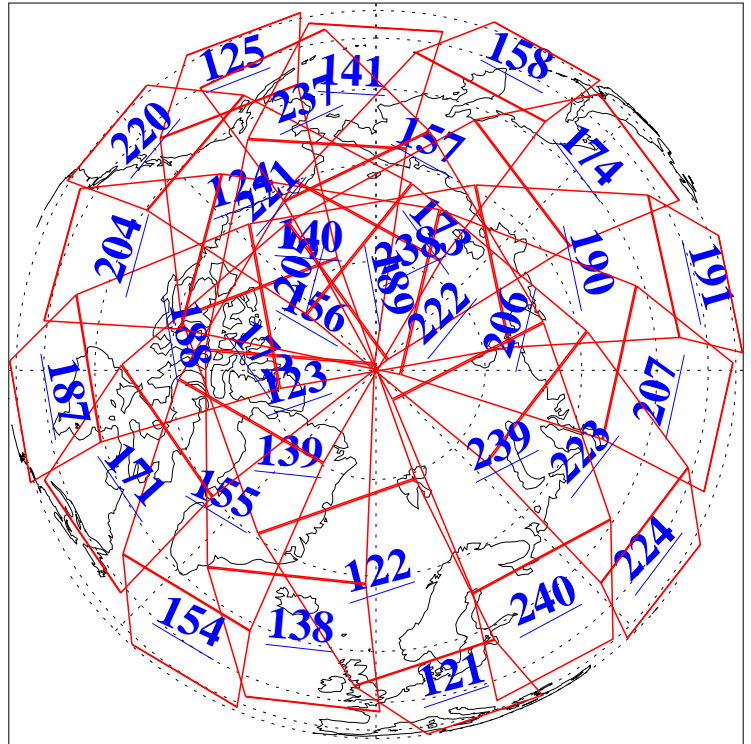

L1B Availability  
AMSU Granules: 240  
HSB Granules: 0  
AIRS Granules: 240

26 Dec 2008  
DoY 361  
Aqua Day 2428  
Granules: 1 to 120

Granules: 121 to 240

Legend: AMSU Available, HSB Available, AIRS Available

L1B Availability  
AMSU Granules: 240  
HSB Granules: 0  
AIRS Granules: 240

26 Dec 2008  
DoY 361  
Aqua Day 2428

Ascending Granules

Descending Granules

Legend: AMSU Available, HSB Available, AIRS Available

L1B Availability  
 AMSU Granules: 240  
 HSB Granules: 0  
 AIRS Granules: 240

26 Dec 2008  
 DoY 361  
 Aqua Day 2428

Northern Hemisphere Granules

Southern Hemisphere Granules

Legend: AMSU Available, HSB Available, AIRS Available